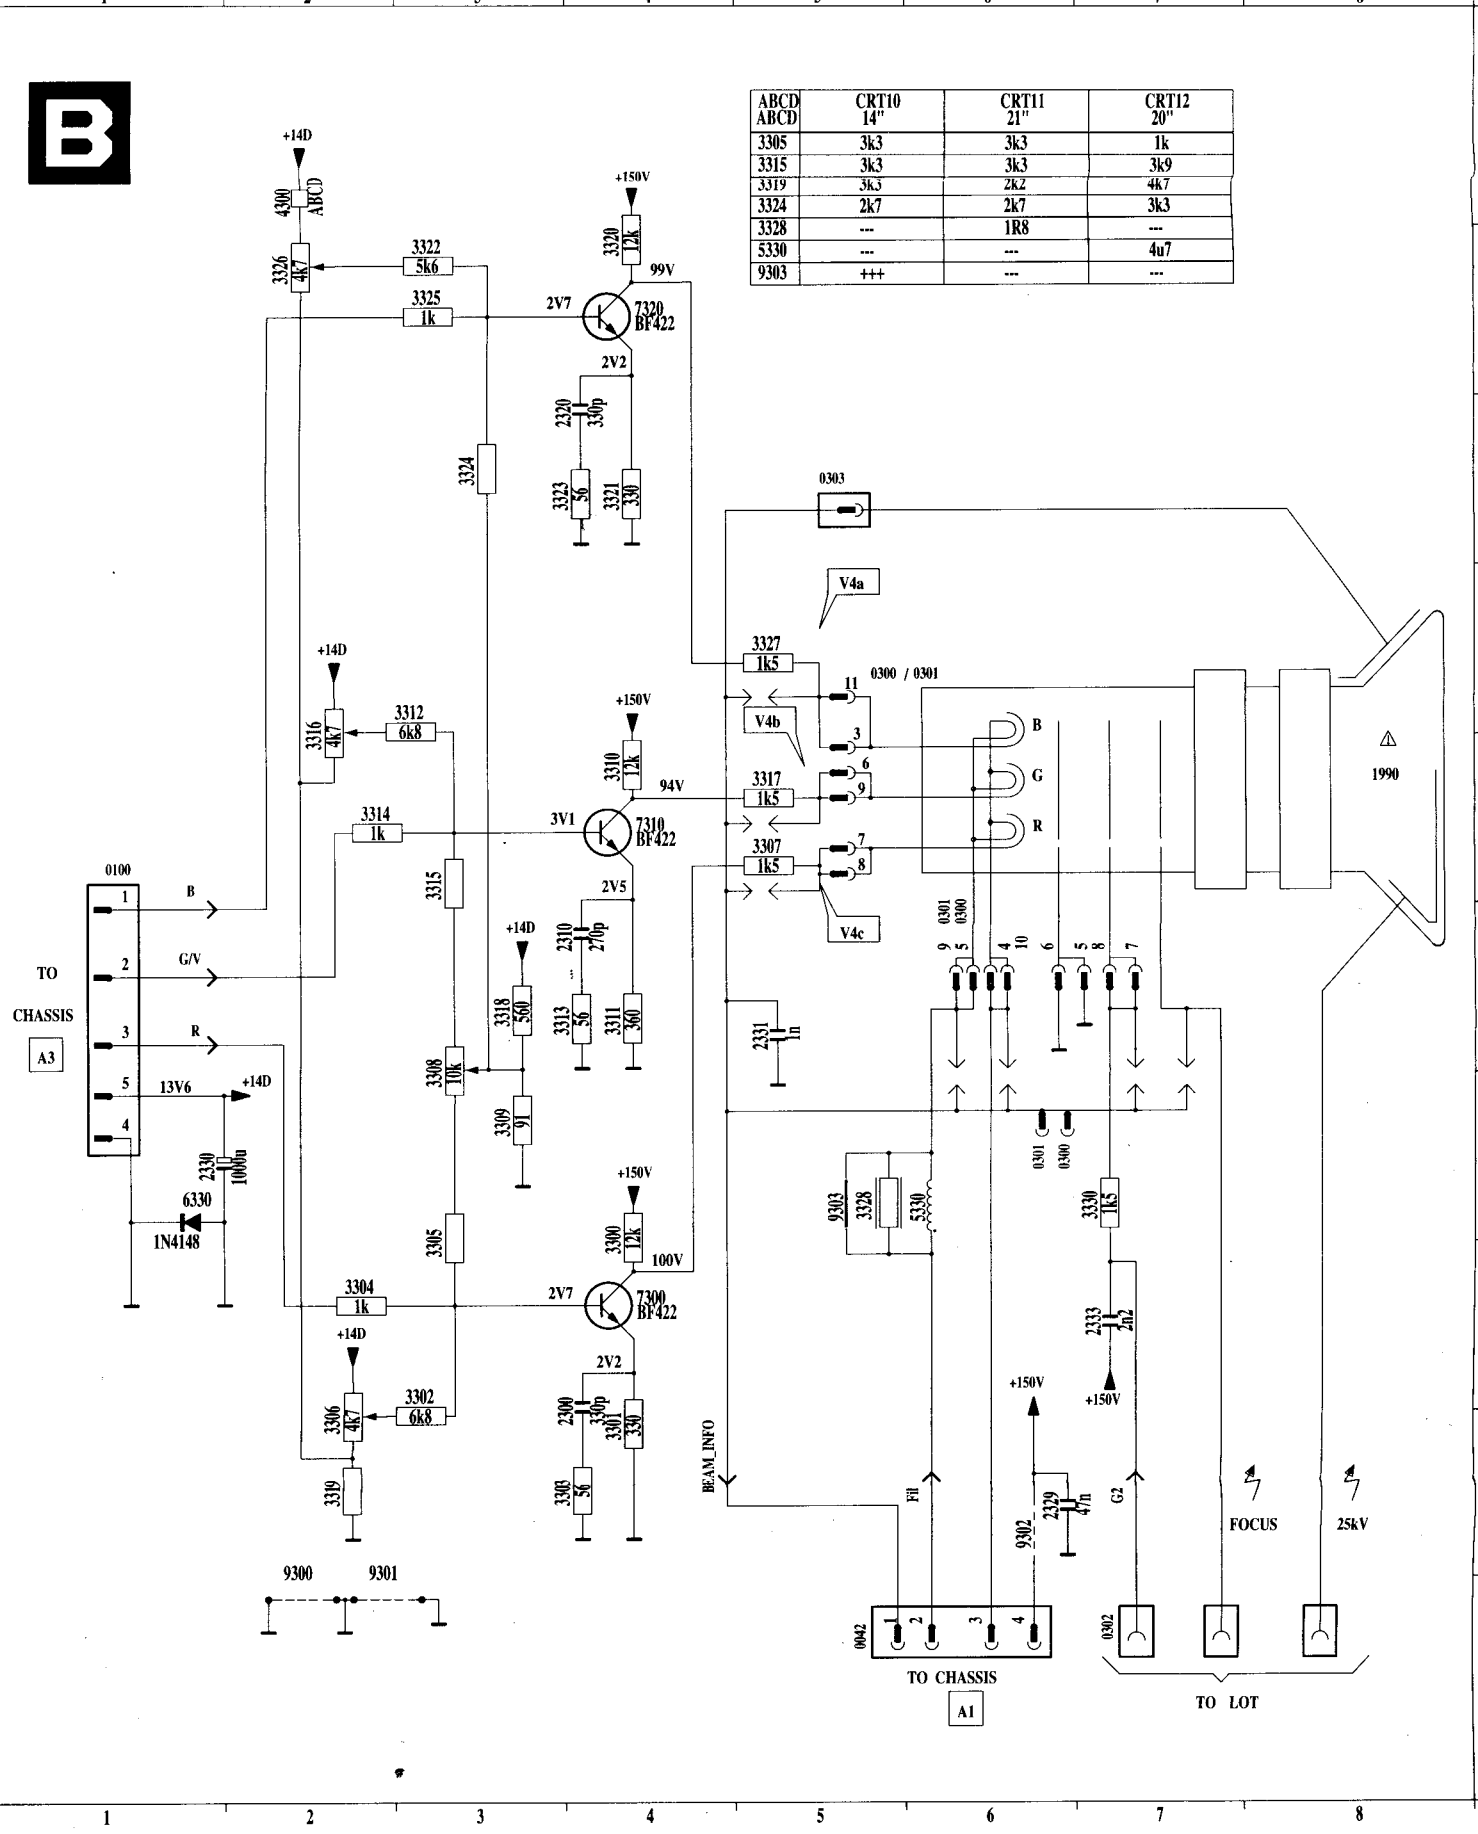

0042 J 5	0100 E 1	0300 F 6	0301 D 6	0301 G 6	2329 I 6	3302 H 3	3308 F 3	3314 E 2	3320 B 4	3326 B 2	6330 G 1	9302 I 6
0042 J 5	0100 E 1	0300 F 6	0301 D 6	0302 J 7	2330 G 1	3303 I 4	3309 G 3	3315 E 3	3321 C 4	3327 D 5	7300 H 4	9303 G 5
0042 J 5	0100 E 1	0300 F 6	0301 F 6	0303 C 5	2331 F 5	3304 H 2	3310 F 4	3316 D 2	3322 B 3	3328 G 5	7310 E 4	
0042 J 5	0300 D 5	0300 F 6	0301 F 6	2300 H 4	2333 H 7	3305 G 3	3311 F 4	3317 E 5	3323 C 4	3330 G 7	7320 B 4	
0100 E 1	0300 D 5	0300 G 6	0301 F 6	2310 F 4	3300 G 4	3306 I 2	3312 D 3	3318 F 3	3324 C 3	4300 A 2	9300 J 2	
0100 E 1	0300 D 5	0301 D 6	0301 F 6	2320 C 4	3301 I 4	3307 E 5	3313 F 4	3319 I 2	3325 B 3	5330 G 6	9301 J 2	

B

ABCD ABCD	CRT10 14"	CRT11 21"	CRT12 20"
3305	3k3	3k3	1k
3315	3k3	3k3	3k9
3319	3k3	2k2	4k7
3324	2k7	2k7	3k3
3328	---	1R8	---
5330	---	---	4u7
9303	+++	---	---