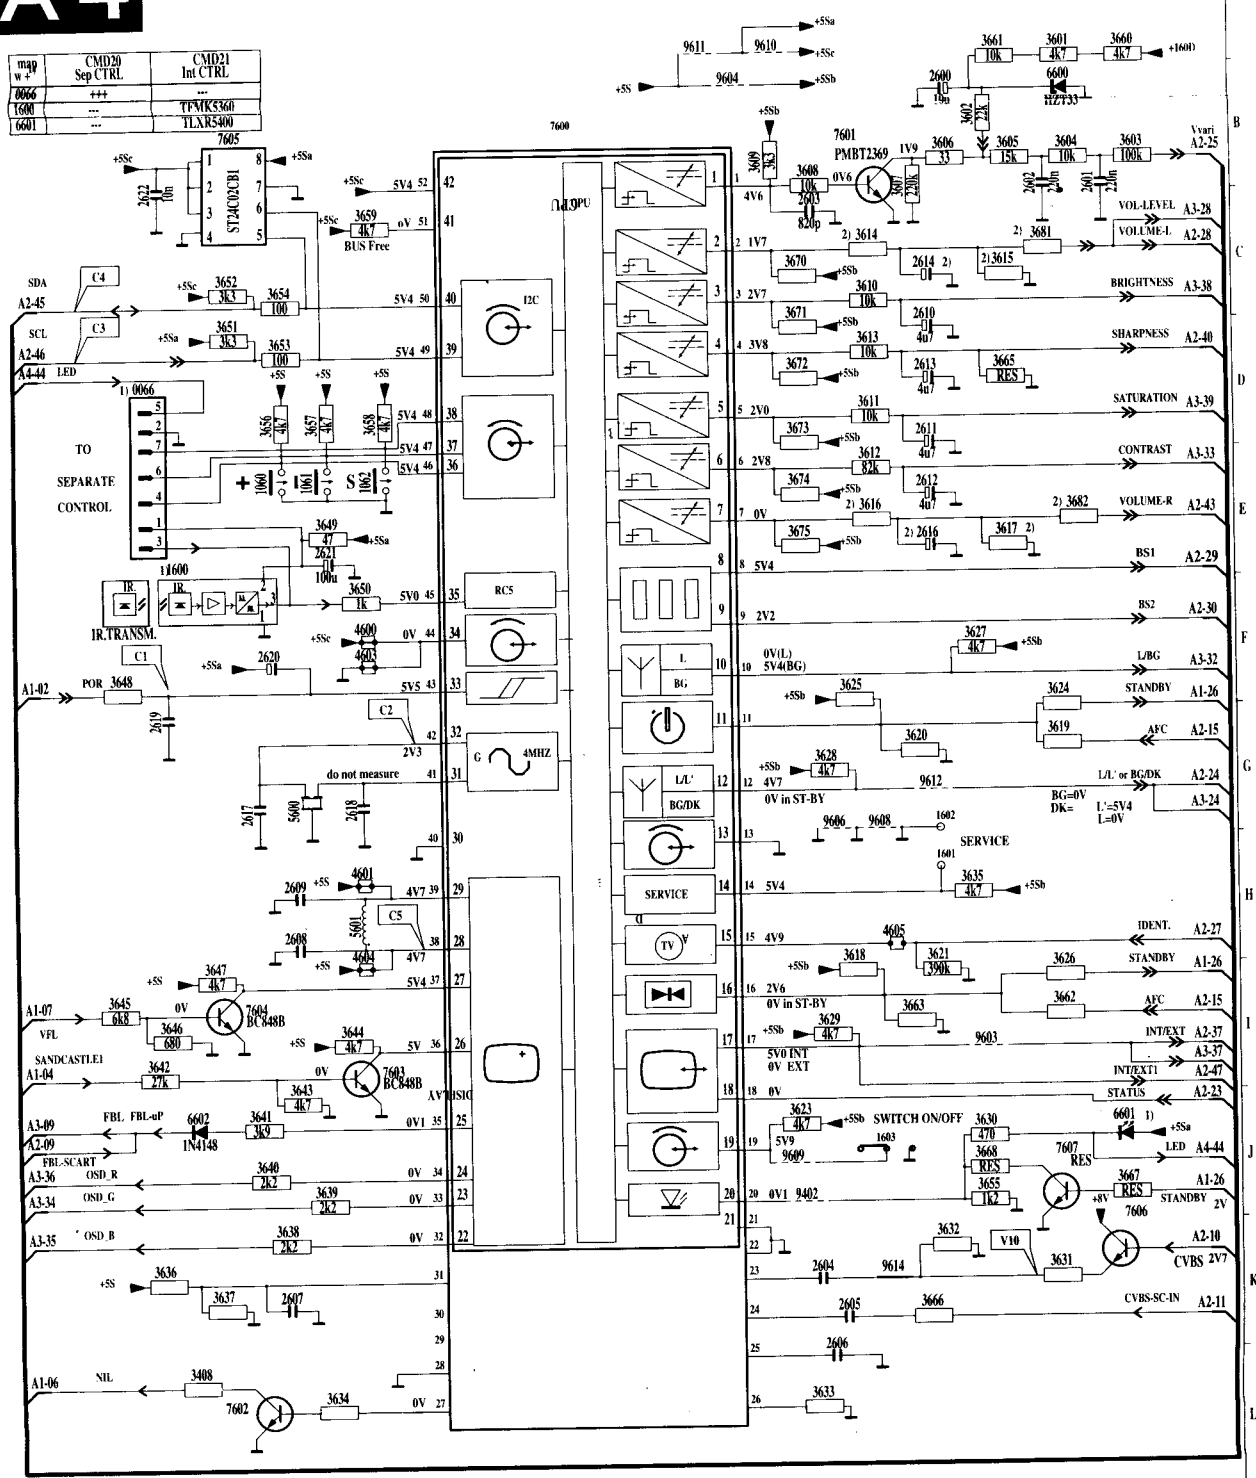

## CONTROL + TXT

map w #	CMD20 Sep CTRL	CMD21 Int CTRL
0066	+++	---
1600	---	TPMK5360
6601	---	TLARS400

map w #	SYS70 BG mono	SYS71 BG/L/L mono	SYS72 I mono	SYS73 BG/DK mono	SYS74 BG/2Sc	SYS75 BG/DK/2Sc	SYS76 NIC BG	SYS77 NIC I	SYS78 NIC L
2614	4u7	10u	4u7	4u7	4u7	4u7	---	---	---
2616	---	---	---	---	4u7	4u7	---	---	---
3614	10k	10k	10k	10k	10k	10k	---	---	---
3615	---	5k6	---	---	10k	10k	---	---	---
3616	---	---	---	---	5k6	5k6	---	---	---
3617	---	---	---	---	10k	10k	---	---	---
3681	100	100	100	100	100	100	---	---	---
3682	---	---	---	---	100	100	---	---	---