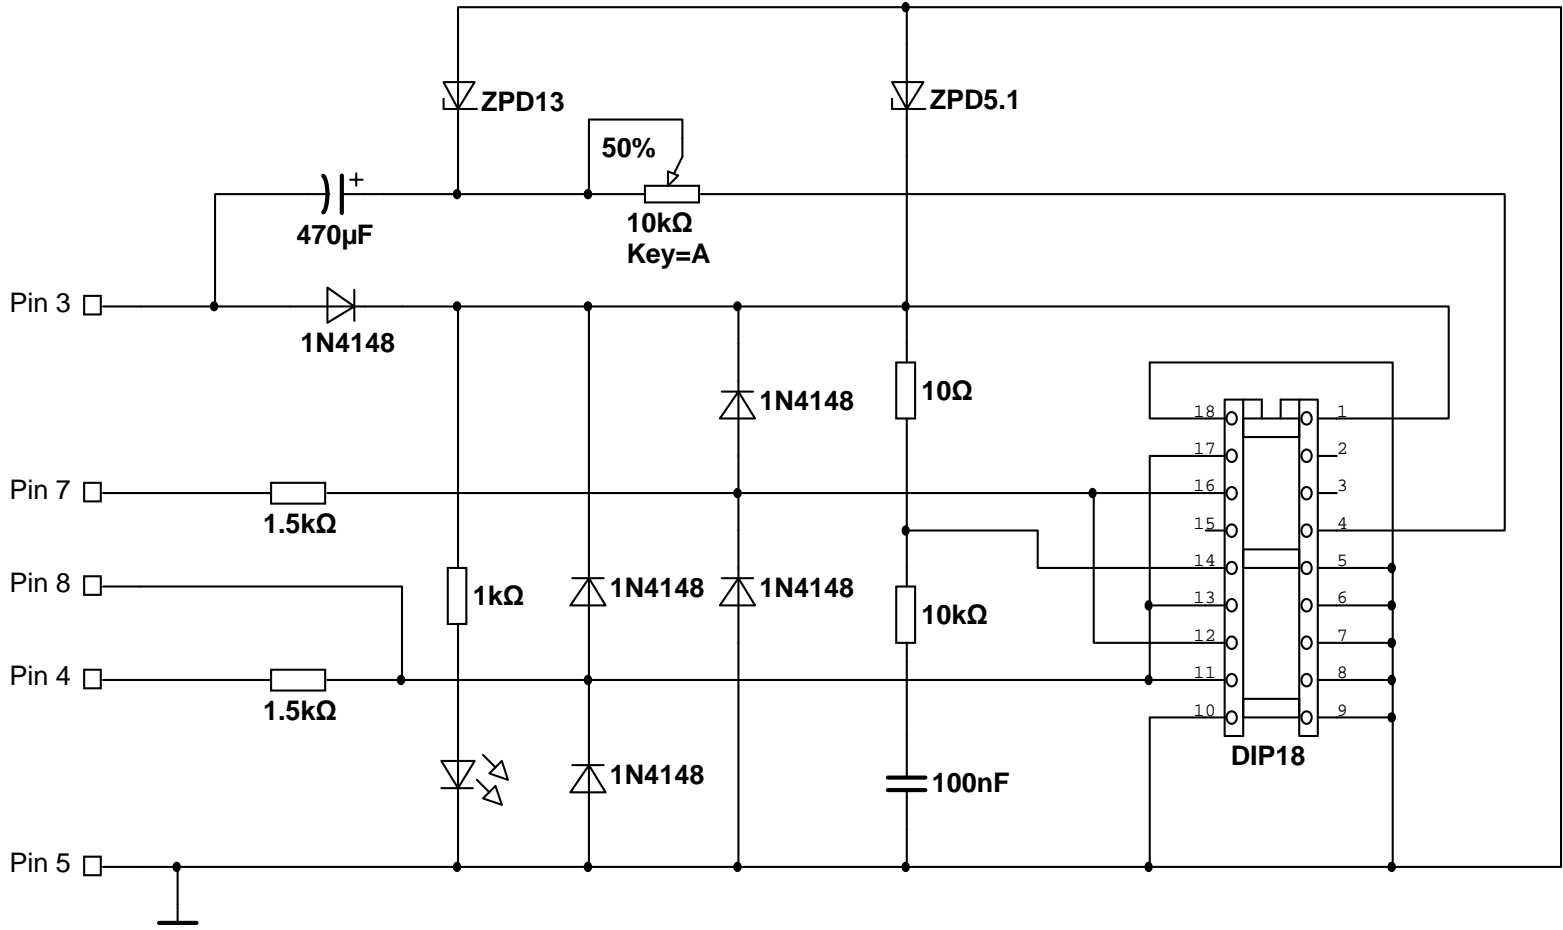

A

B

C

D

E

F

A

B

C

D

E

F

National Instruments
Copyright (C) 2009 Dani Imre (valve)
RO 525400 Kezdivasarhely Petofi Sandor 52
Tel: (+4) 072 686 8981 or (+4) 075 246 9774

Title: Programator v1.2		Desc.: Copyright (C) 2009 Dani Imre (valve)	
Designed by: Dani Imre	Document No: 0001	Revision: 1.0	
Checked by: Dani Imre	Date: 2008-12-15	Size: A4	
Approved by: Dani Imre	Sheet 1 of 1