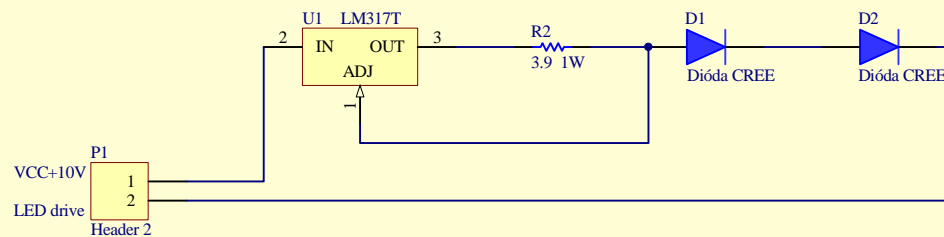

XR7090UV-L1-UV8-11 395-400 nm, 210-250 mW LED 2db.

Title			UV Cree LED panel		
Size	Number		Revision		v 1.0
A4					
Date:	2008.08.24.		Sheet of		
File:	D:\bbatka scanner levilágító\.\Sheet1.SchDoc		Drawn By:		bbatka