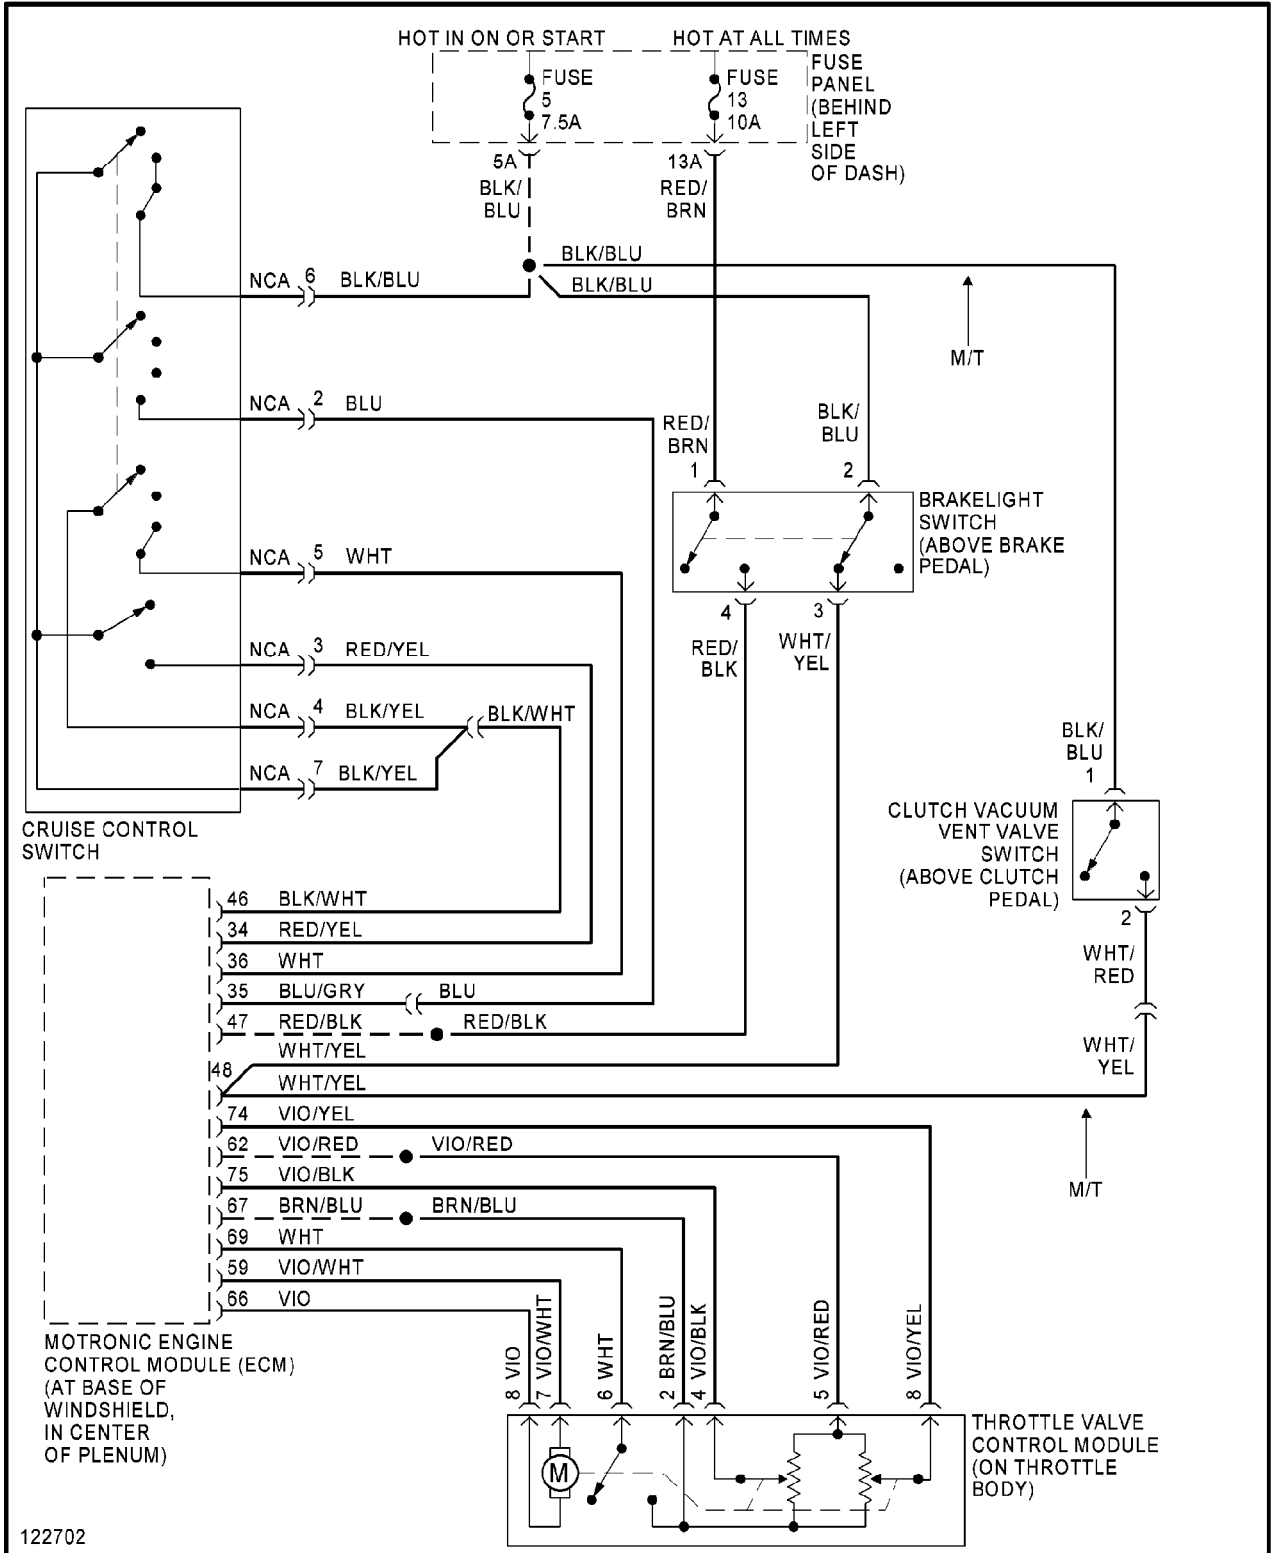

COMPUTER DATA LINES

**Computer Data Lines**

**COOLING FAN**

122796  
Cooling Fan Circuit

**CRUISE CONTROL**

2.0L

2.0L, Cruise Control Circuit

**DEFOGGERS**