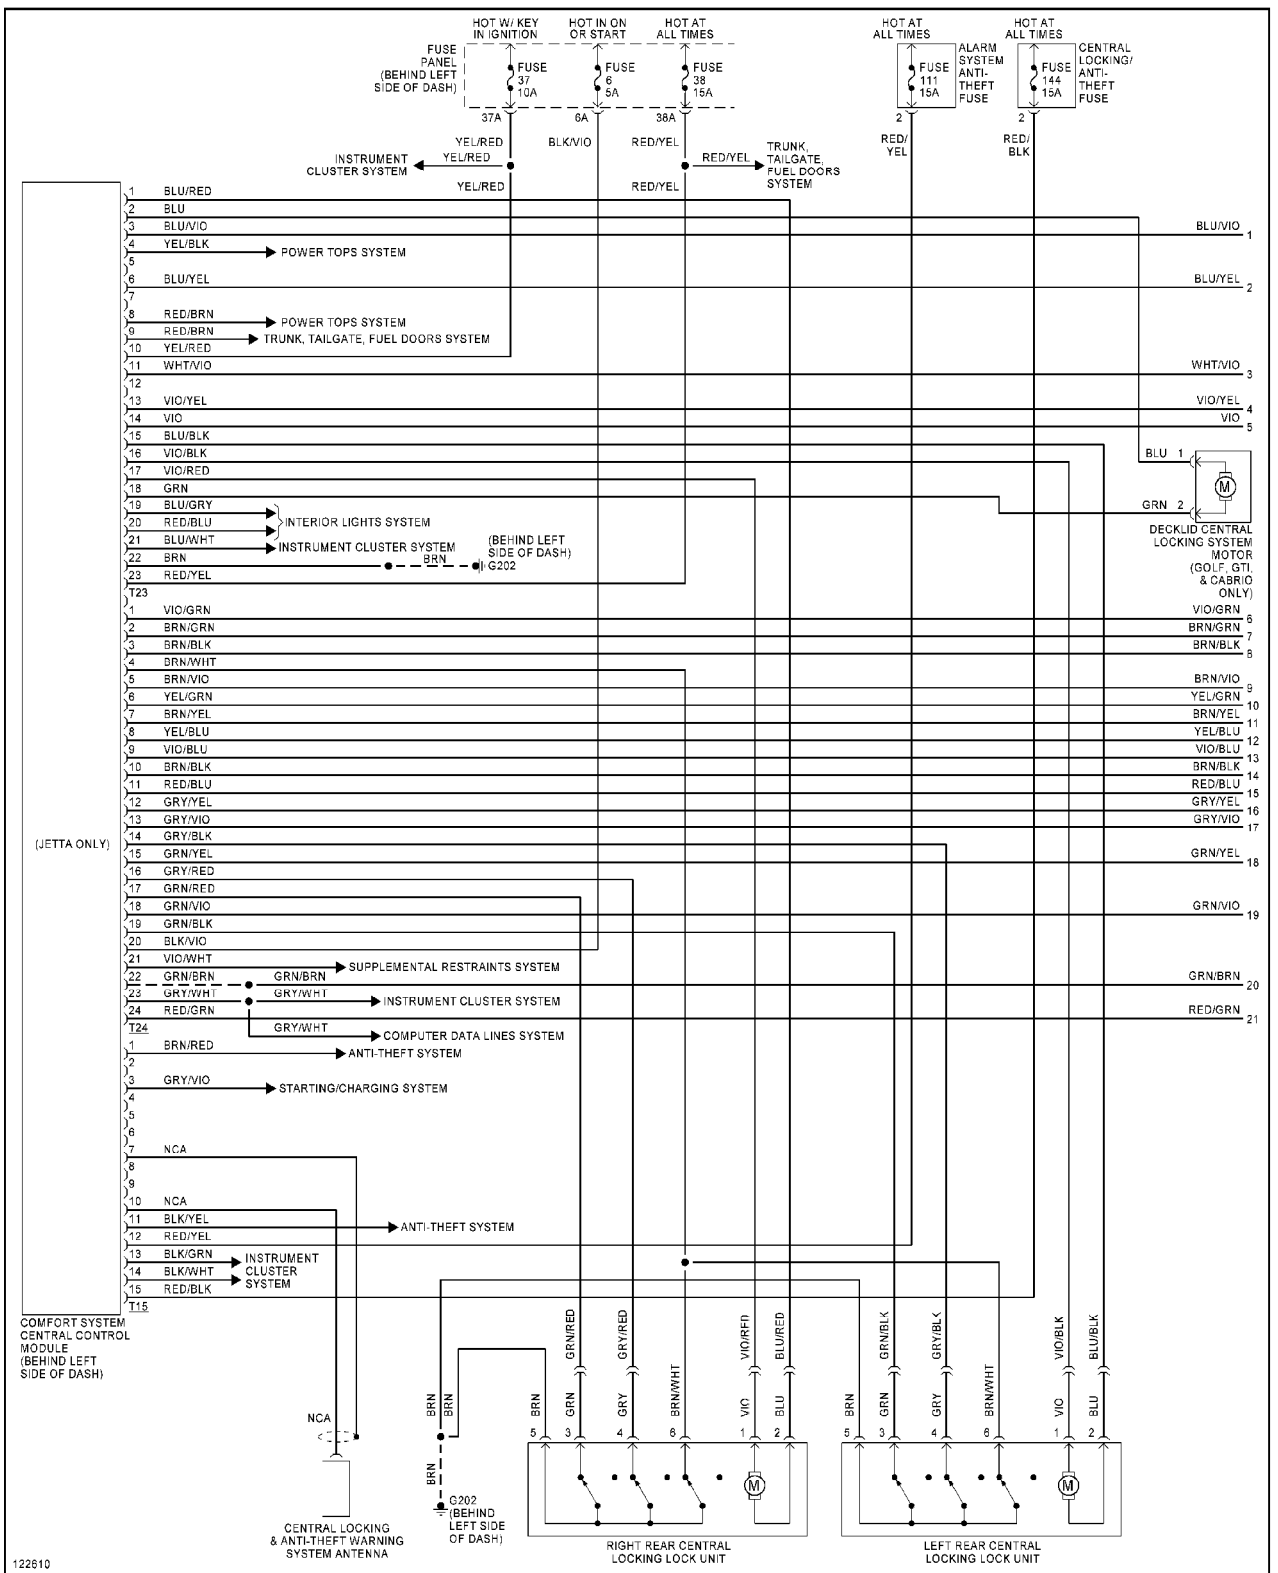

122281

Courtesy Lamps Circuit, W/O Power Windows

Instrument Illumination Circuit

POWER DISTRIBUTION

Power Distribution Circuit (1 of 3)

Power Distribution Circuit (3 of 3)

POWER DOOR LOCKS

Power Door Lock Circuit, W/ Power Windows (1 of 2)

Power Door Lock Circuit, W/ Power Windows (2 of 2)

Power Door Lock Circuit, W/O Power Windows (1 of 2)

Power Door Lock Circuit, W/O Power Windows (2 of 2)

POWER MIRRORS

**Power Mirrors Circuit**

**POWER SEATS**

## TRANSMISSION

2.0L

2.0L, A/T Circuit

TRUNK, TAILGATE, FUEL DOOR

Deck Lid Release Circuit

Fuel Door Release Circuit

WARNING SYSTEMS

Buzzer Circuit