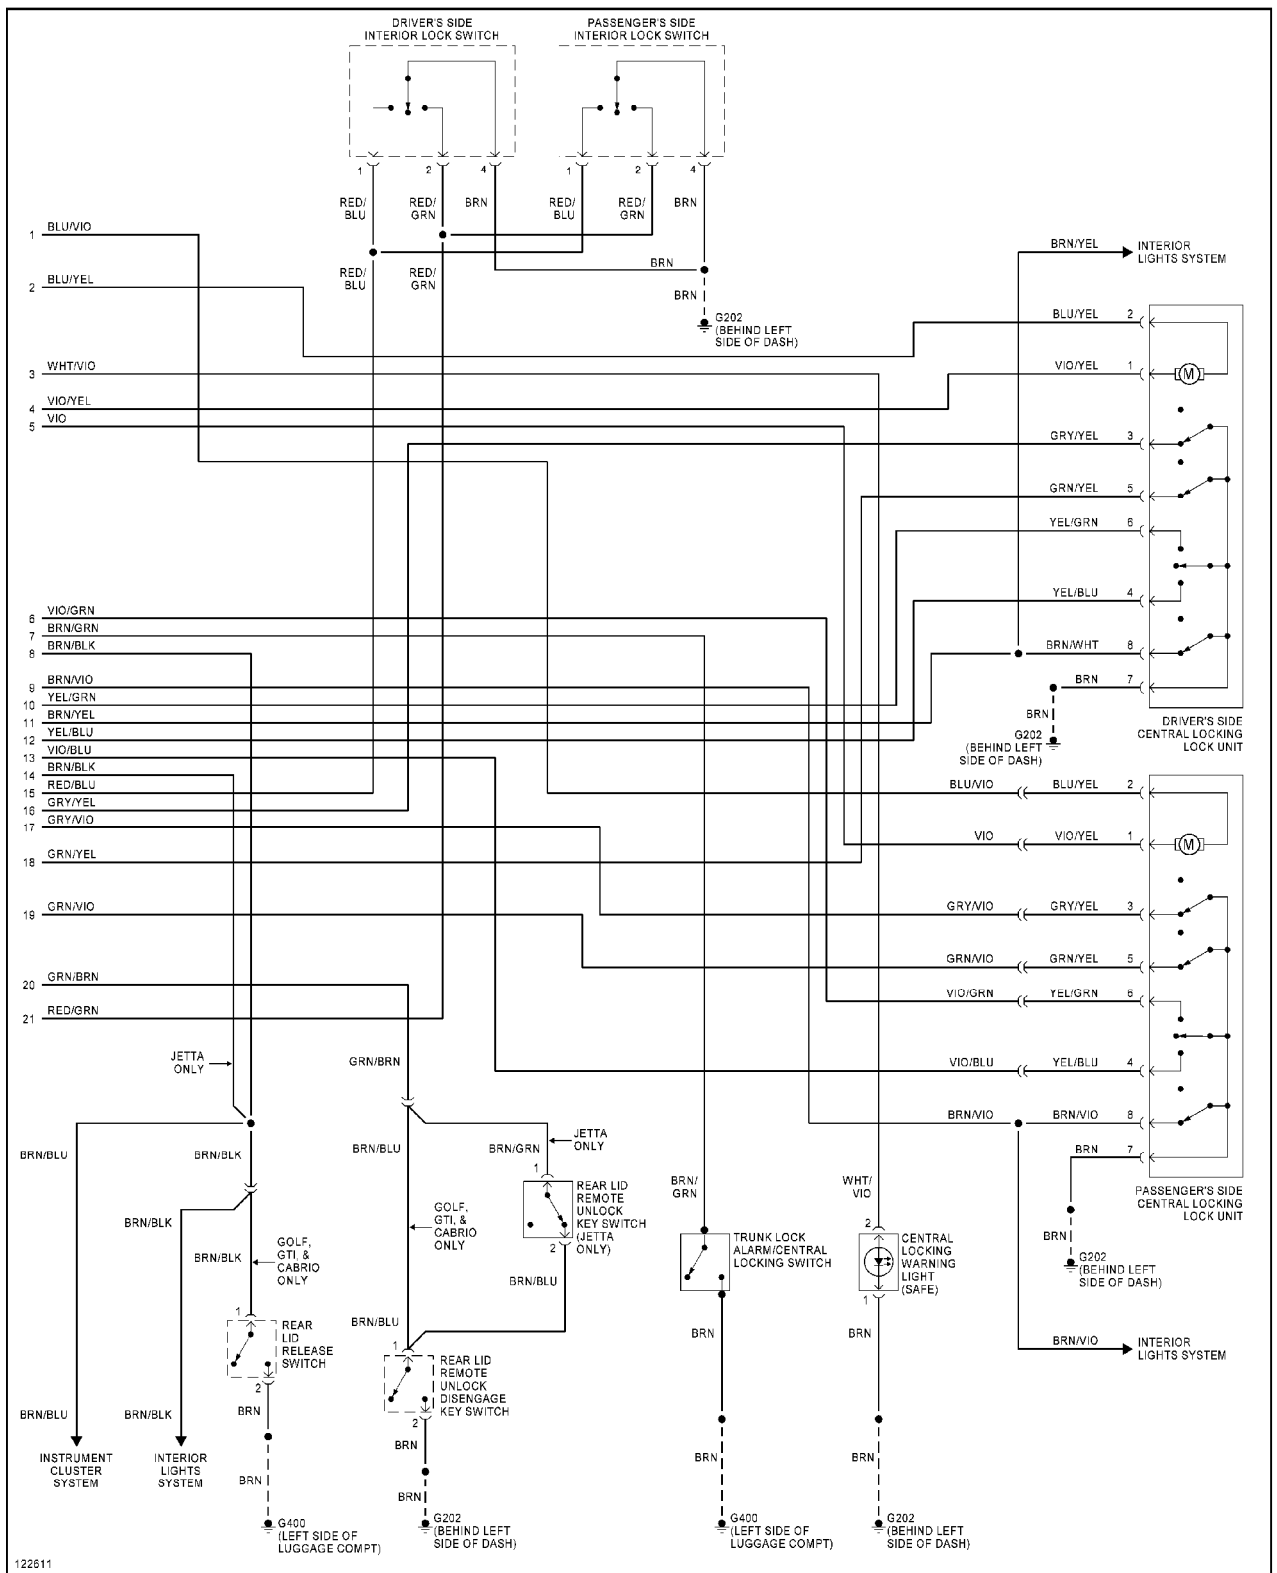

HEADLIGHTS

Headlight Circuit

HORN

Horn Circuit

INSTRUMENT CLUSTER

Instrument Cluster Circuit

INTERIOR LIGHTS

Courtesy Lamps Circuit, W/ Power Windows

122281

Courtesy Lamps Circuit, W/O Power Windows

Instrument Illumination Circuit

POWER DISTRIBUTION

Power Distribution Circuit (1 of 3)

Power Distribution Circuit (3 of 3)

POWER DOOR LOCKS

Power Door Lock Circuit, W/ Power Windows (1 of 2)

Power Door Lock Circuit, W/ Power Windows (2 of 2)

Power Door Lock Circuit, W/O Power Windows (1 of 2)

Power Door Lock Circuit, W/O Power Windows (2 of 2)

POWER MIRRORS

**Power Mirrors Circuit**

**POWER SEATS**

## TRANSMISSION

2.0L

2.0L, A/T Circuit

TRUNK, TAILGATE, FUEL DOOR

Deck Lid Release Circuit

Fuel Door Release Circuit

WARNING SYSTEMS

Buzzer Circuit