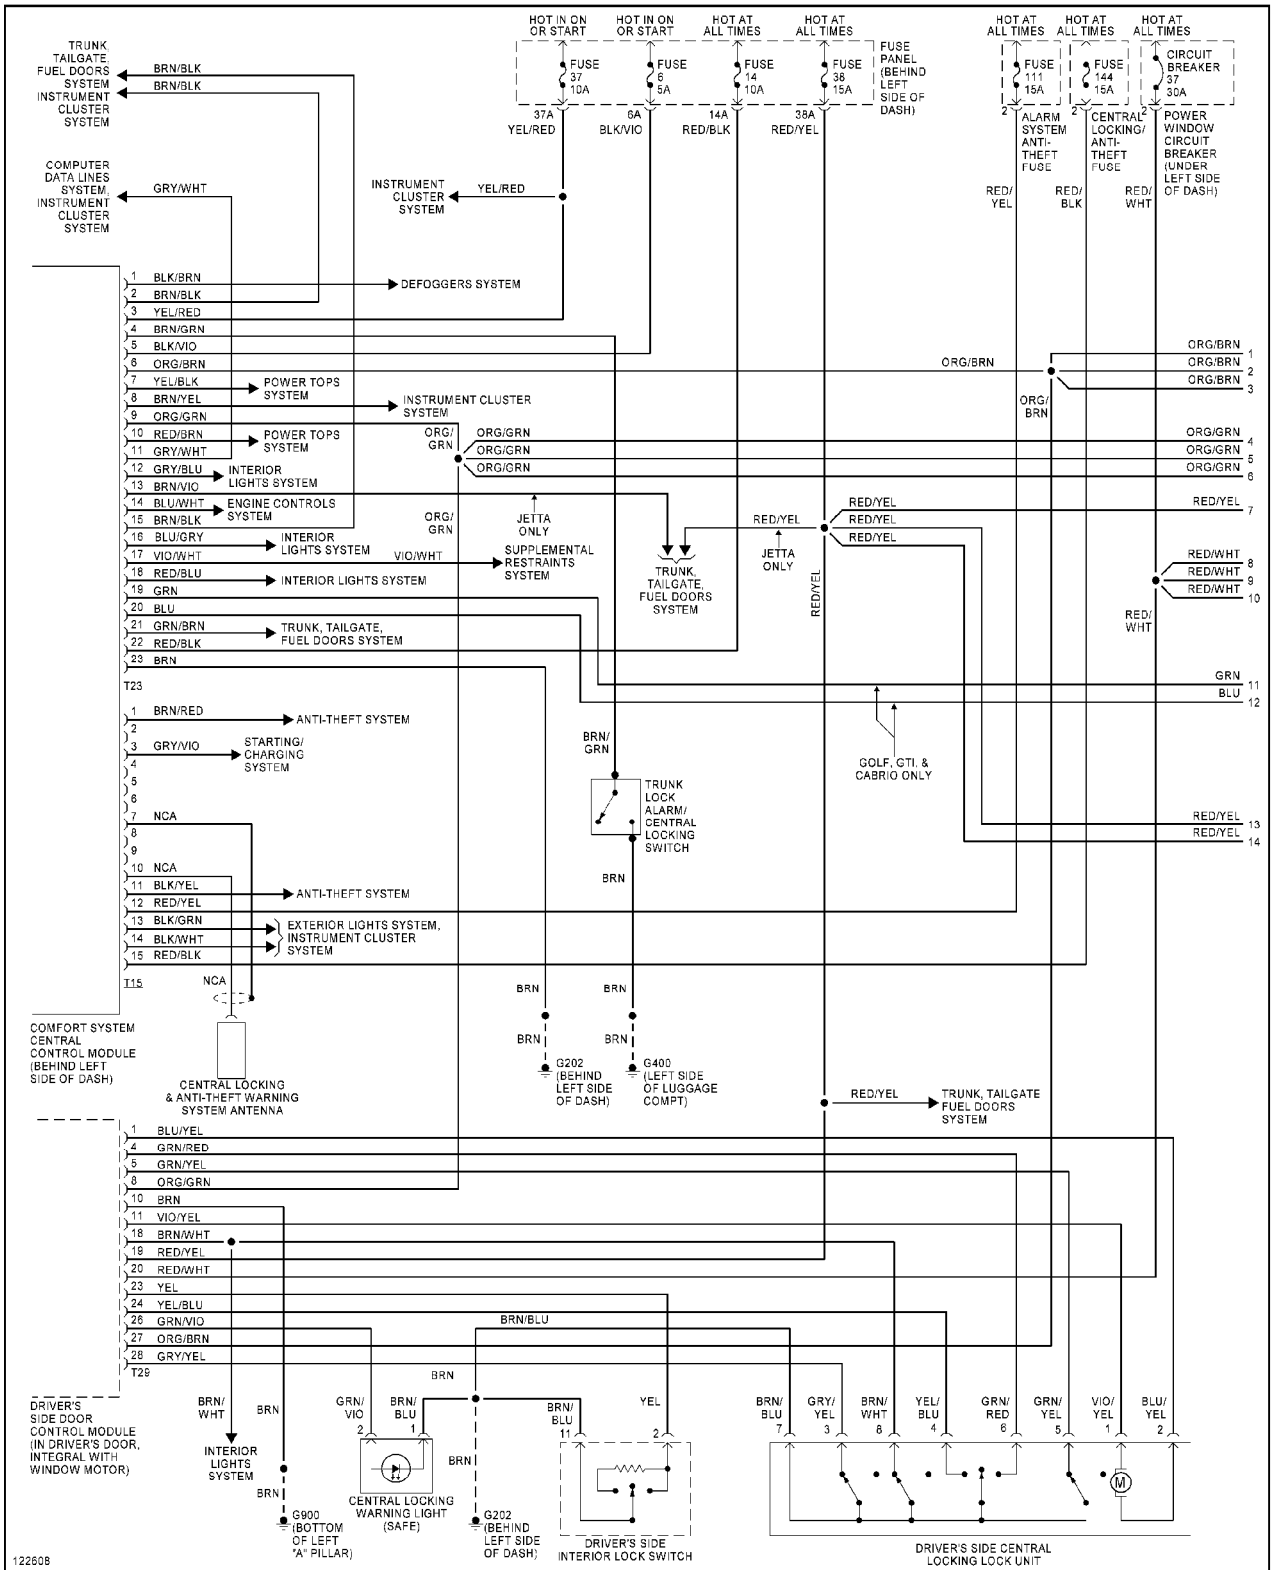

HEADLIGHTS

Headlight Circuit

HORN

Horn Circuit

INSTRUMENT CLUSTER

Instrument Cluster Circuit

INTERIOR LIGHTS

Courtesy Lamps Circuit, W/ Power Windows

122281

Courtesy Lamps Circuit, W/O Power Windows

Instrument Illumination Circuit

POWER DISTRIBUTION

Power Distribution Circuit (1 of 3)

Power Distribution Circuit (3 of 3)

POWER DOOR LOCKS

Power Door Lock Circuit, W/ Power Windows (1 of 2)

Power Door Lock Circuit, W/ Power Windows (2 of 2)

Power Door Lock Circuit, W/O Power Windows (1 of 2)

Power Door Lock Circuit, W/O Power Windows (2 of 2)

POWER MIRRORS

**Power Mirrors Circuit**

**POWER SEATS**

## TRANSMISSION

2.0L

2.0L, A/T Circuit

TRUNK, TAILGATE, FUEL DOOR

Deck Lid Release Circuit

Fuel Door Release Circuit

WARNING SYSTEMS

Buzzer Circuit