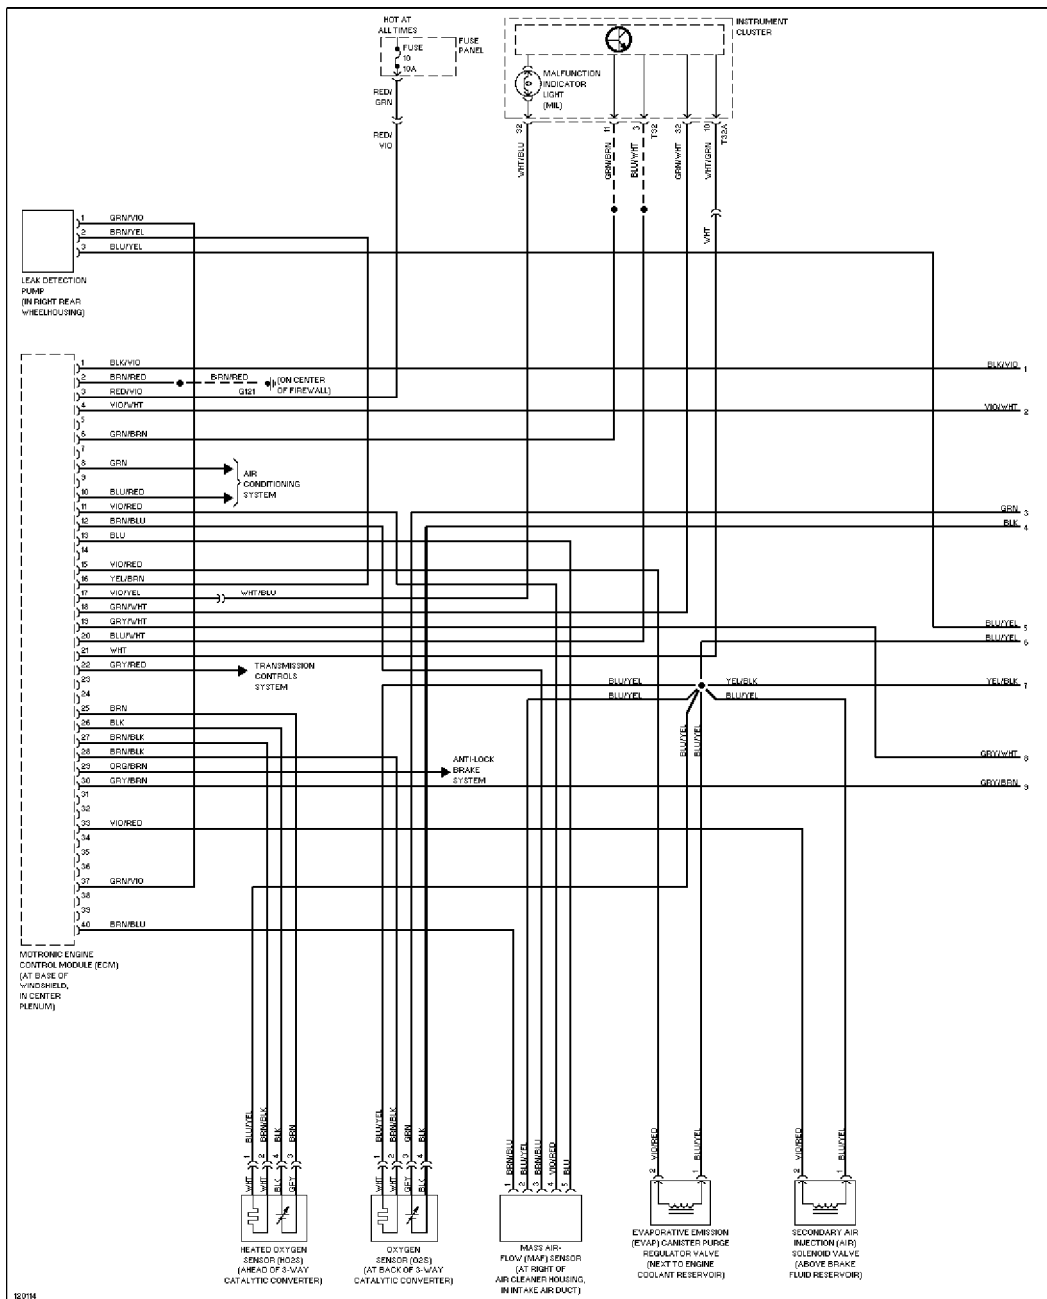

COMPUTER DATA LINES

**Computer Data Lines**

**COOLING FAN**

122796  
Cooling Fan Circuit

**CRUISE CONTROL**

2.0L

2.0L, Cruise Control Circuit

**DEFOGGERS**

Heated Mirrors Circuit, W/ Power Windows

Heated Mirrors Circuit, W/O Power Windows

Rear Defogger Circuit

ENGINE PERFORMANCE

2.0L

2.0L, Engine Performance Circuits (1 of 3)

2.0L, Engine Performance Circuits (3 of 3)

## EXTERIOR LIGHTS

Back-up Lamps Circuit

122248  
**Exterior Lamps Circuit**

**GROUND DISTRIBUTION**

Ground Distribution Circuit (1 of 3)

Ground Distribution Circuit (2 of 3)

Ground Distribution Circuit (3 of 3)

## TRANSMISSION

2.0L

2.0L, A/T Circuit

TRUNK, TAILGATE, FUEL DOOR

Deck Lid Release Circuit

Fuel Door Release Circuit

WARNING SYSTEMS

Buzzer Circuit