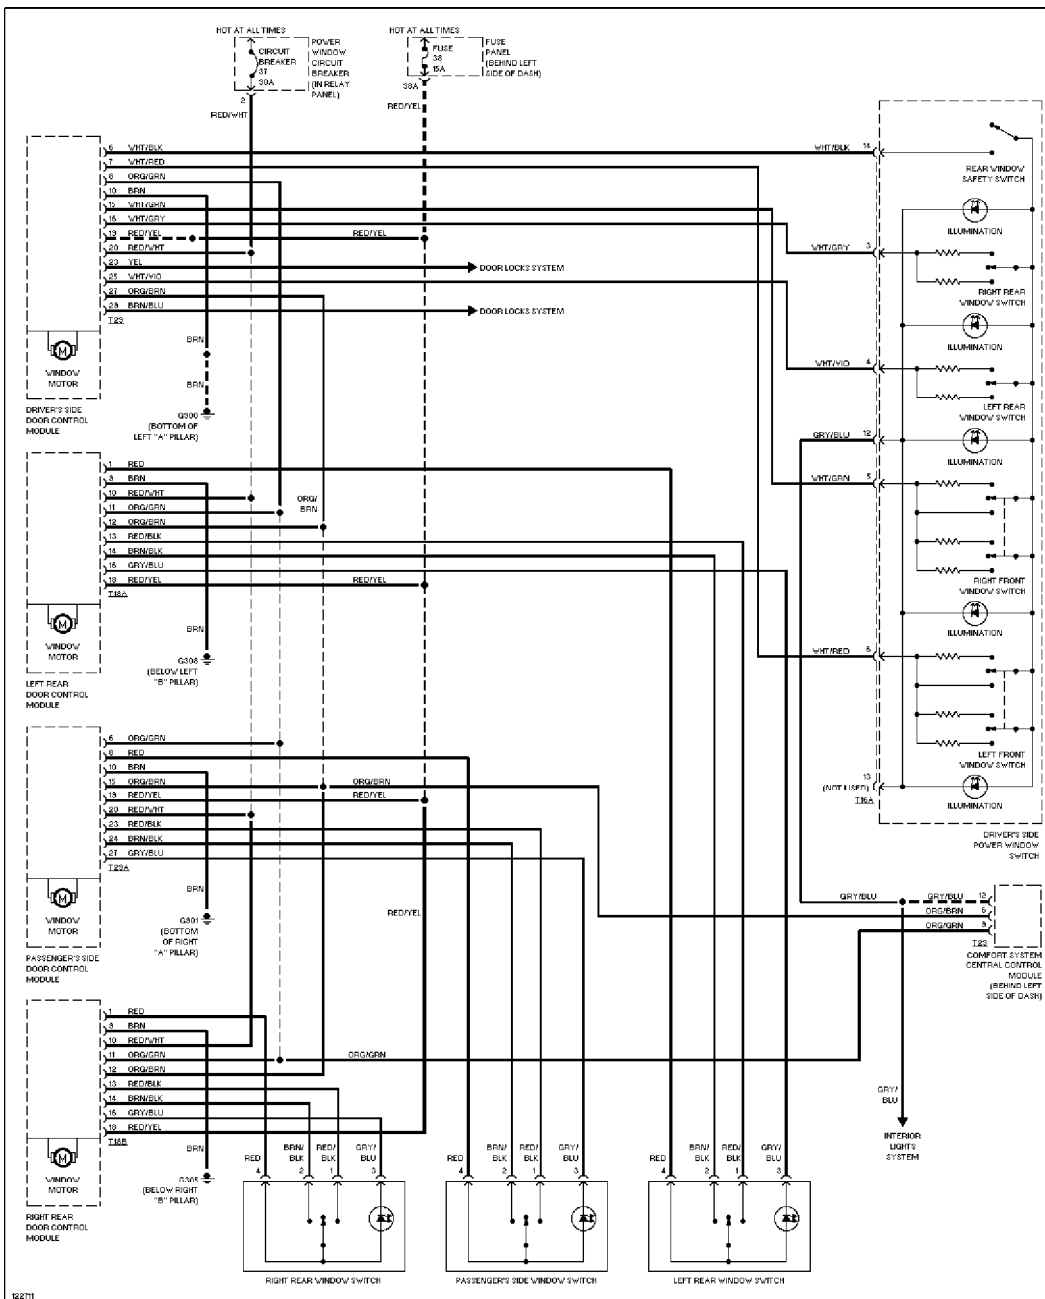

Power Door Lock Circuit, W/ Power Windows (2 of 2)

Power Door Lock Circuit, W/O Power Windows (1 of 2)

Power Door Lock Circuit, W/O Power Windows (2 of 2)

POWER MIRRORS

**Power Mirrors Circuit**

**POWER SEATS**

122551

Heated Seats Circuit

POWER TOP/SUNROOF

Sunroof Circuit

POWER WINDOWS

Power Window Circuit

RADIO

## Radio Circuits

## TRANSMISSION

2.0L

2.0L, A/T Circuit

TRUNK, TAILGATE, FUEL DOOR

Deck Lid Release Circuit

Fuel Door Release Circuit

WARNING SYSTEMS

Buzzer Circuit