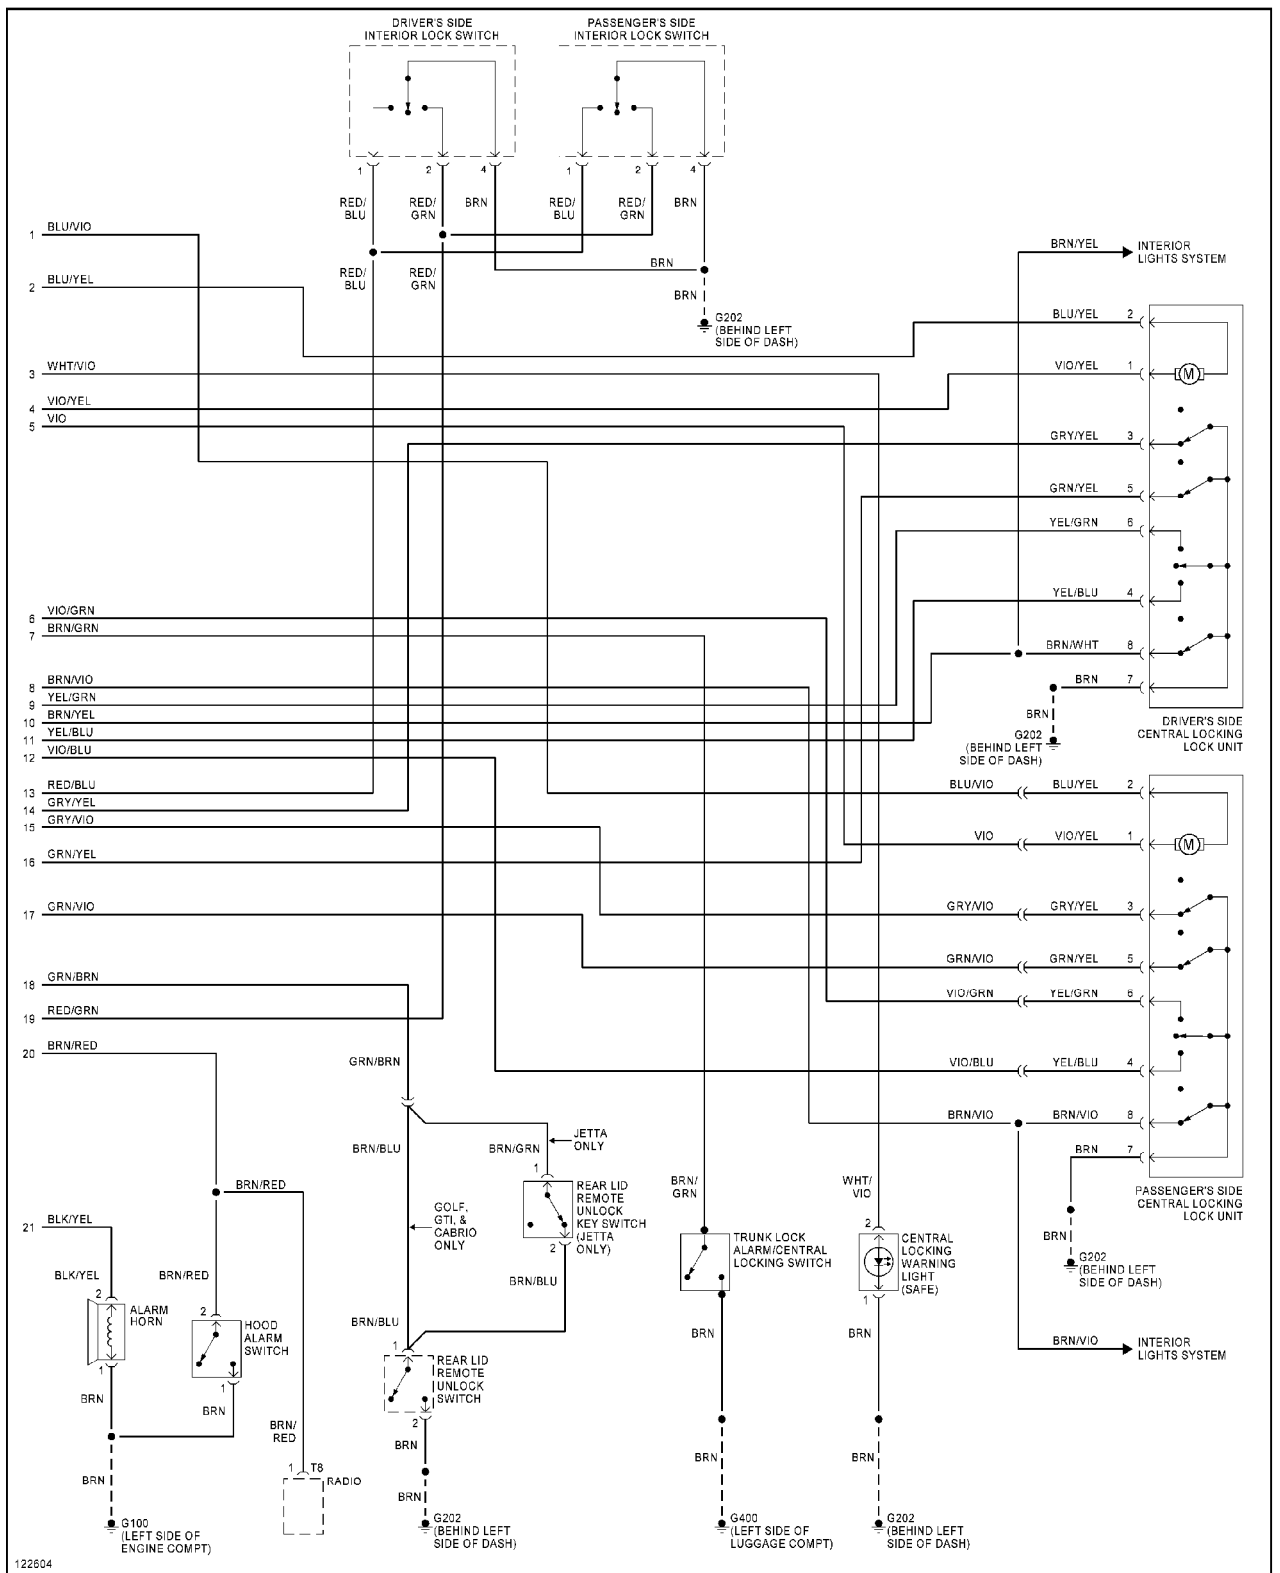

## Anti-lock Brake Circuits

### ANTI-THEFT

Anti-theft Circuit, W/ Power Windows (1 of 2)

122501  
**Anti-theft Circuit, W/ Power Windows (2 of 2)**

Anti-theft Circuit, W/O Power Windows (1 of 2)

Anti-theft Circuit, W/O Power Windows (2 of 2)

COMPUTER DATA LINES

**Computer Data Lines**

**COOLING FAN**

122796  
Cooling Fan Circuit

**CRUISE CONTROL**

2.0L

2.0L, Cruise Control Circuit

**DEFOGGERS**