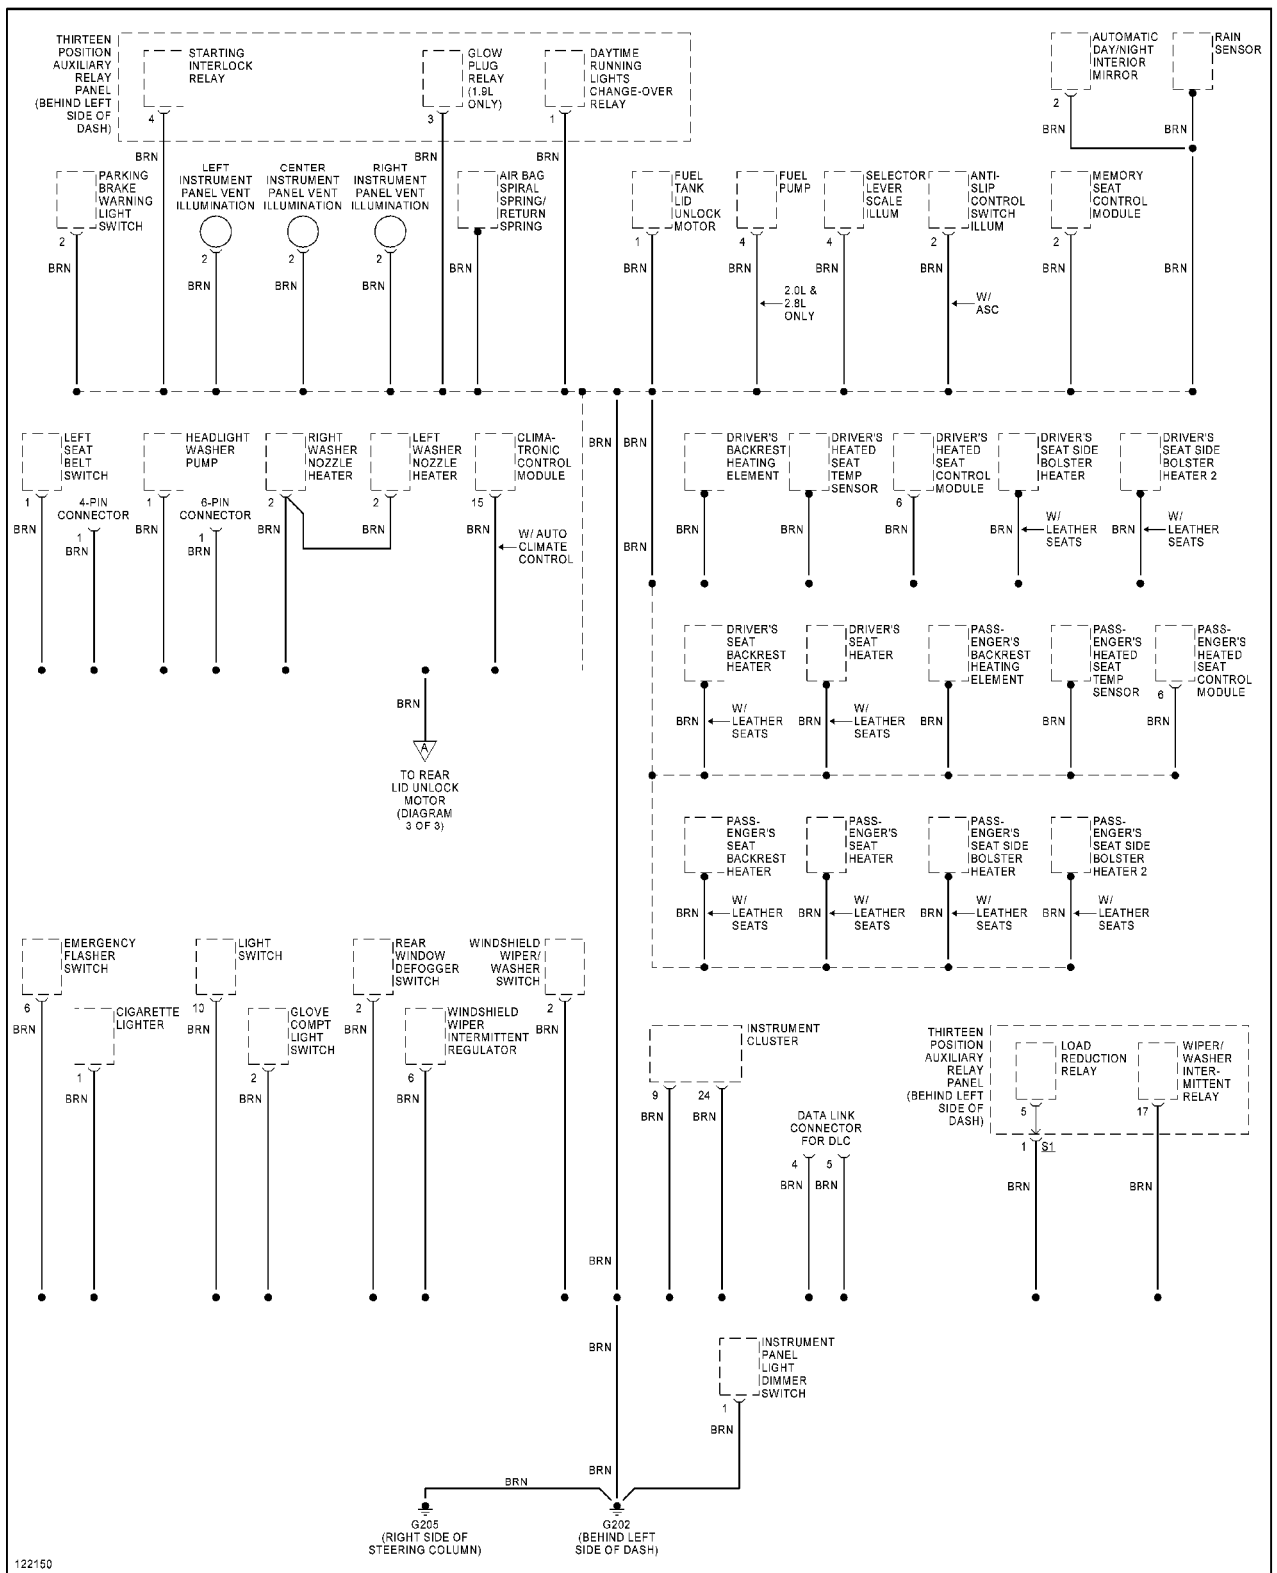

## EXTERIOR LIGHTS

Back-up Lamps Circuit

122248  
**Exterior Lamps Circuit**

**GROUND DISTRIBUTION**

Ground Distribution Circuit (1 of 3)

Ground Distribution Circuit (2 of 3)

Ground Distribution Circuit (3 of 3)

HEADLIGHTS

Headlight Circuit

HORN

Horn Circuit

INSTRUMENT CLUSTER

Instrument Cluster Circuit

INTERIOR LIGHTS

Courtesy Lamps Circuit, W/ Power Windows