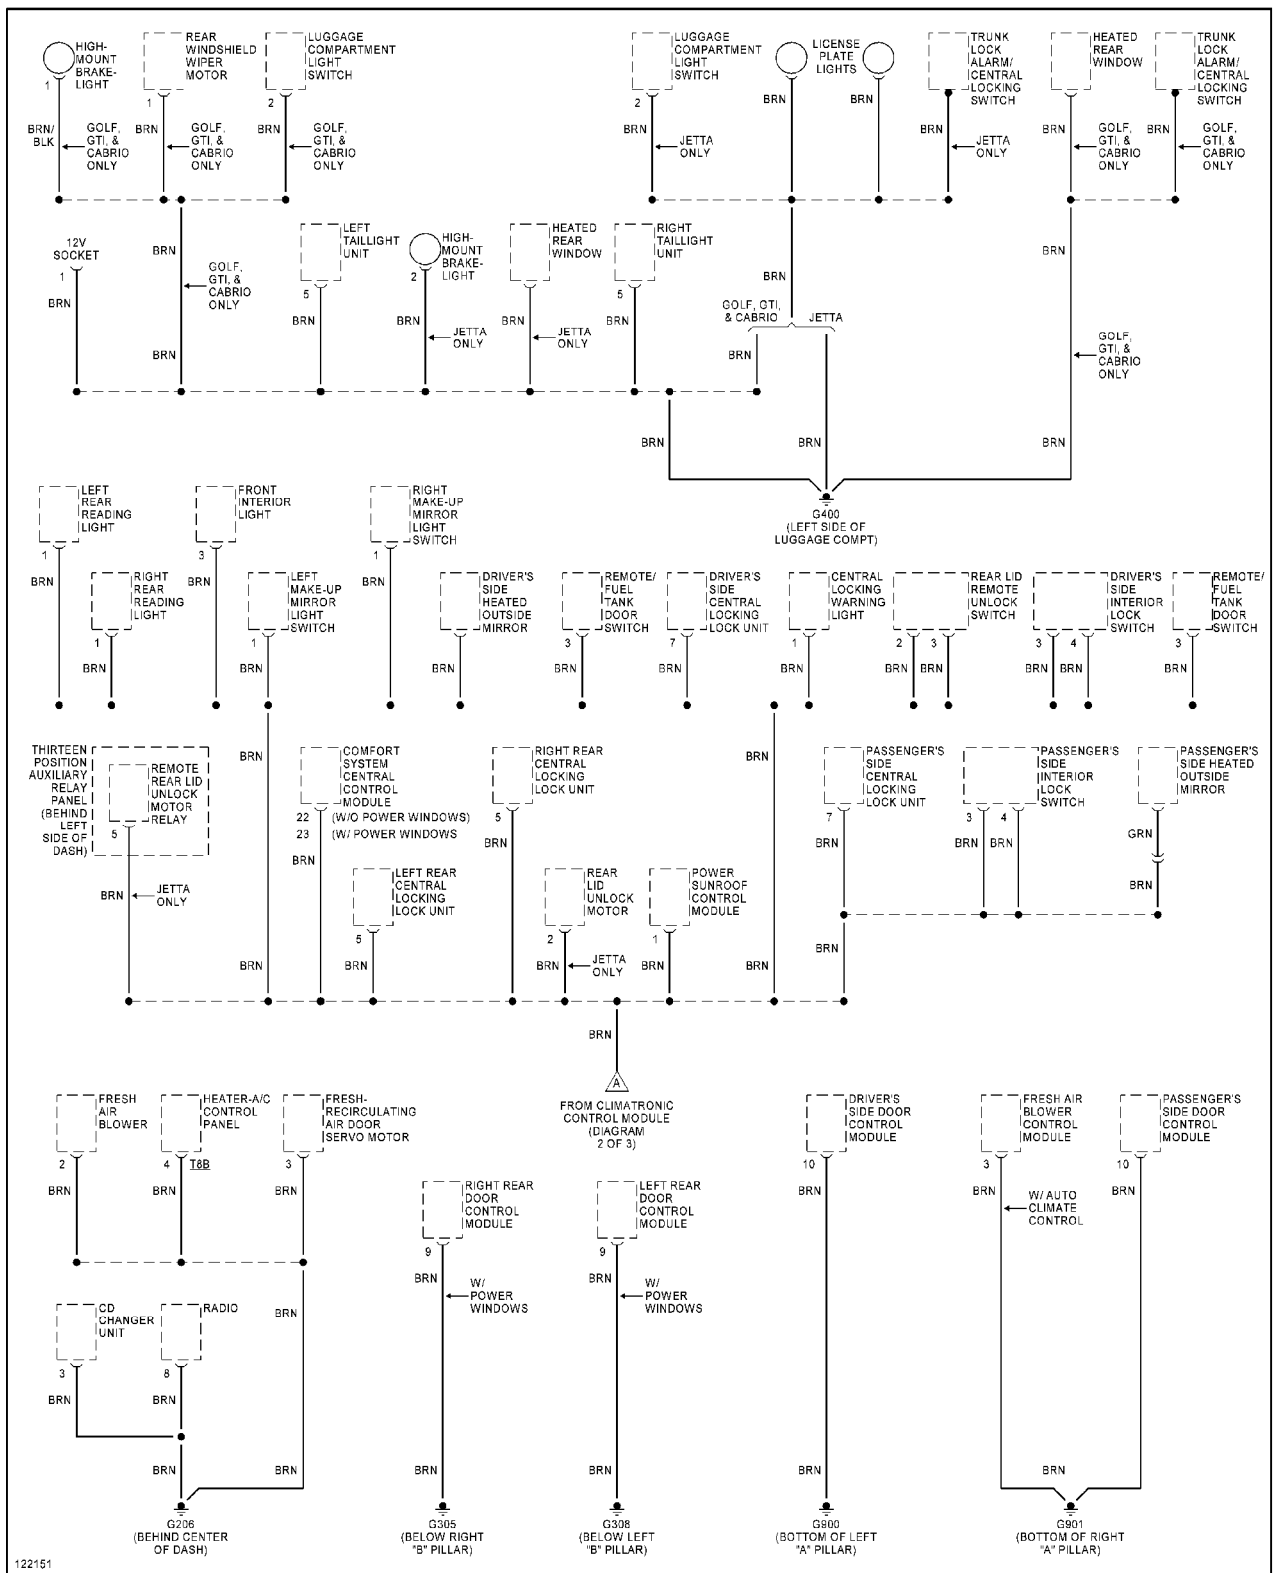

## EXTERIOR LIGHTS

Back-up Lamps Circuit

122248  
**Exterior Lamps Circuit**

**GROUND DISTRIBUTION**

Ground Distribution Circuit (1 of 3)

Ground Distribution Circuit (2 of 3)

Ground Distribution Circuit (3 of 3)

HEADLIGHTS

Headlight Circuit

HORN

Horn Circuit

INSTRUMENT CLUSTER

Instrument Cluster Circuit

INTERIOR LIGHTS

Courtesy Lamps Circuit, W/ Power Windows