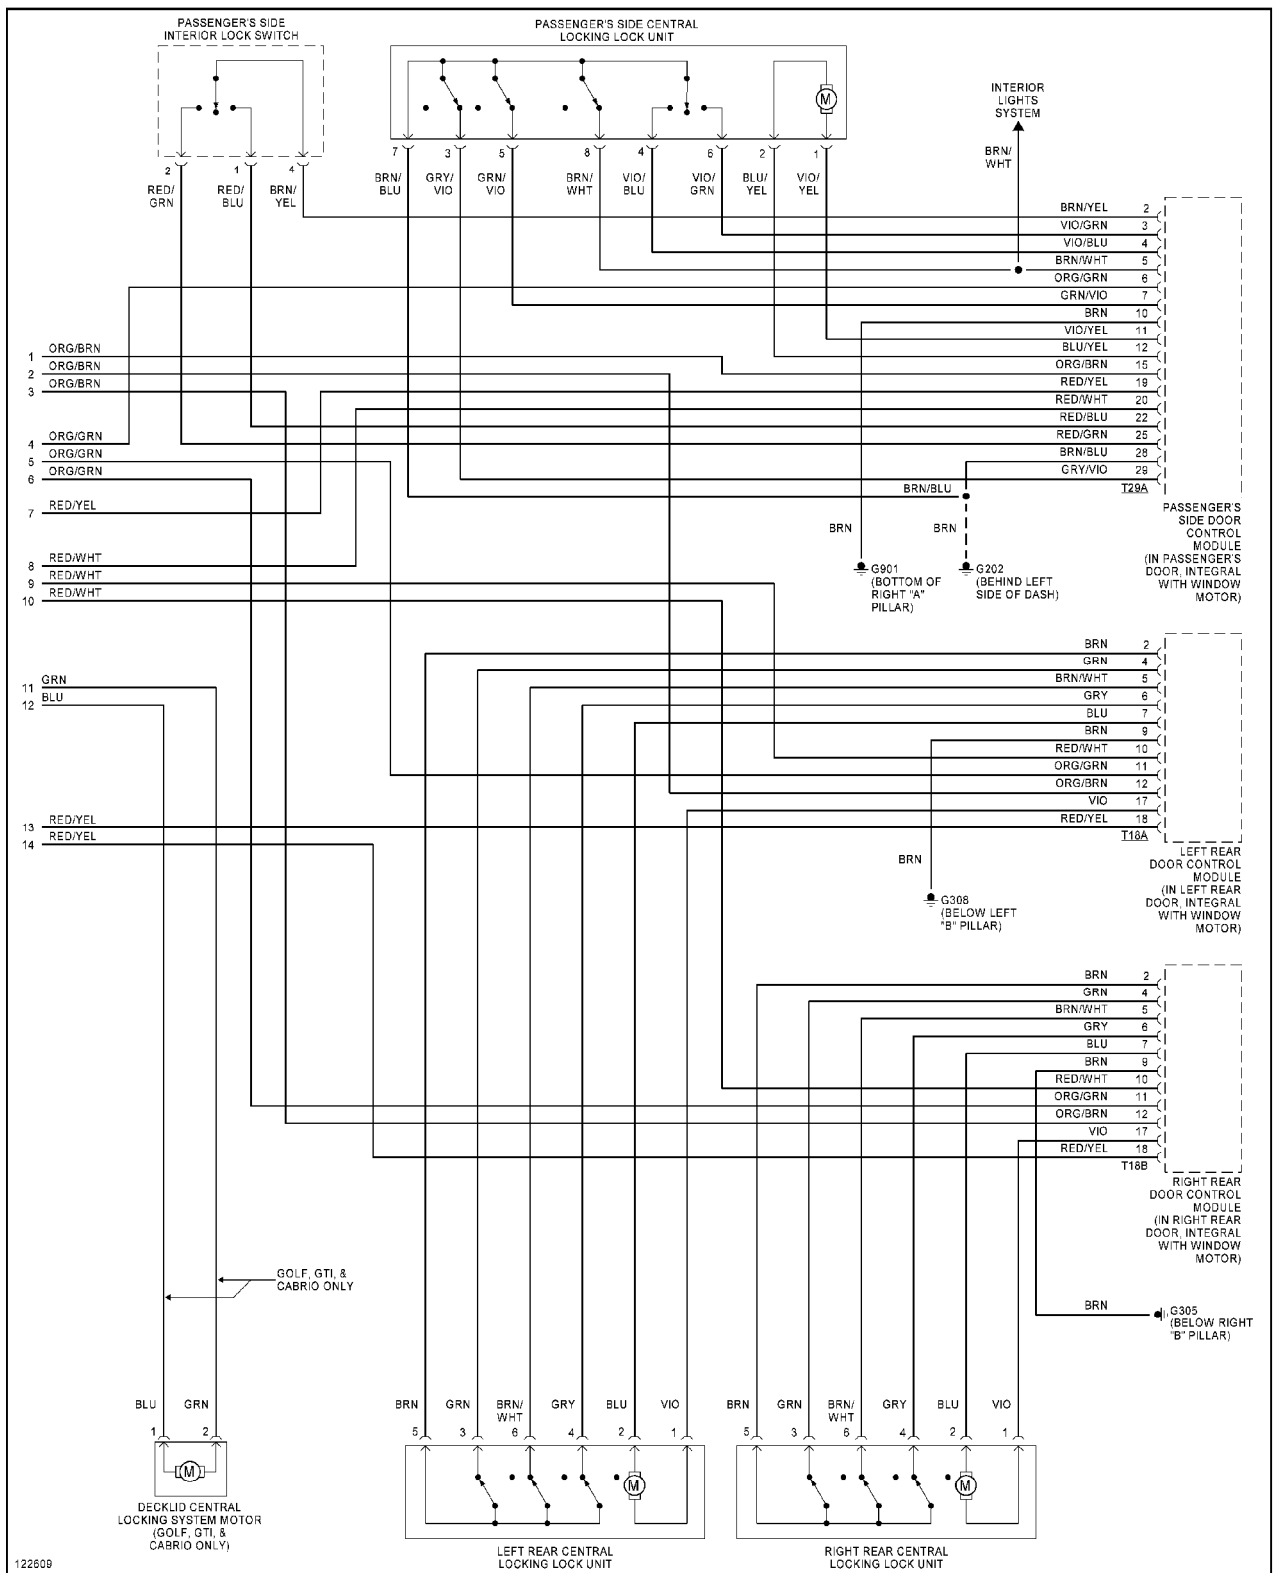

HEADLIGHTS

Headlight Circuit

HORN

Horn Circuit

INSTRUMENT CLUSTER

Instrument Cluster Circuit

INTERIOR LIGHTS

Courtesy Lamps Circuit, W/ Power Windows

122281

Courtesy Lamps Circuit, W/O Power Windows

Instrument Illumination Circuit

POWER DISTRIBUTION

Power Distribution Circuit (1 of 3)

Power Distribution Circuit (3 of 3)

POWER DOOR LOCKS

Power Door Lock Circuit, W/ Power Windows (1 of 2)

Power Door Lock Circuit, W/ Power Windows (2 of 2)

Power Door Lock Circuit, W/O Power Windows (1 of 2)

Power Door Lock Circuit, W/O Power Windows (2 of 2)

POWER MIRRORS

**Power Mirrors Circuit**

**POWER SEATS**

## TRANSMISSION

2.0L

2.0L, A/T Circuit

TRUNK, TAILGATE, FUEL DOOR

Deck Lid Release Circuit

Fuel Door Release Circuit

WARNING SYSTEMS

Buzzer Circuit