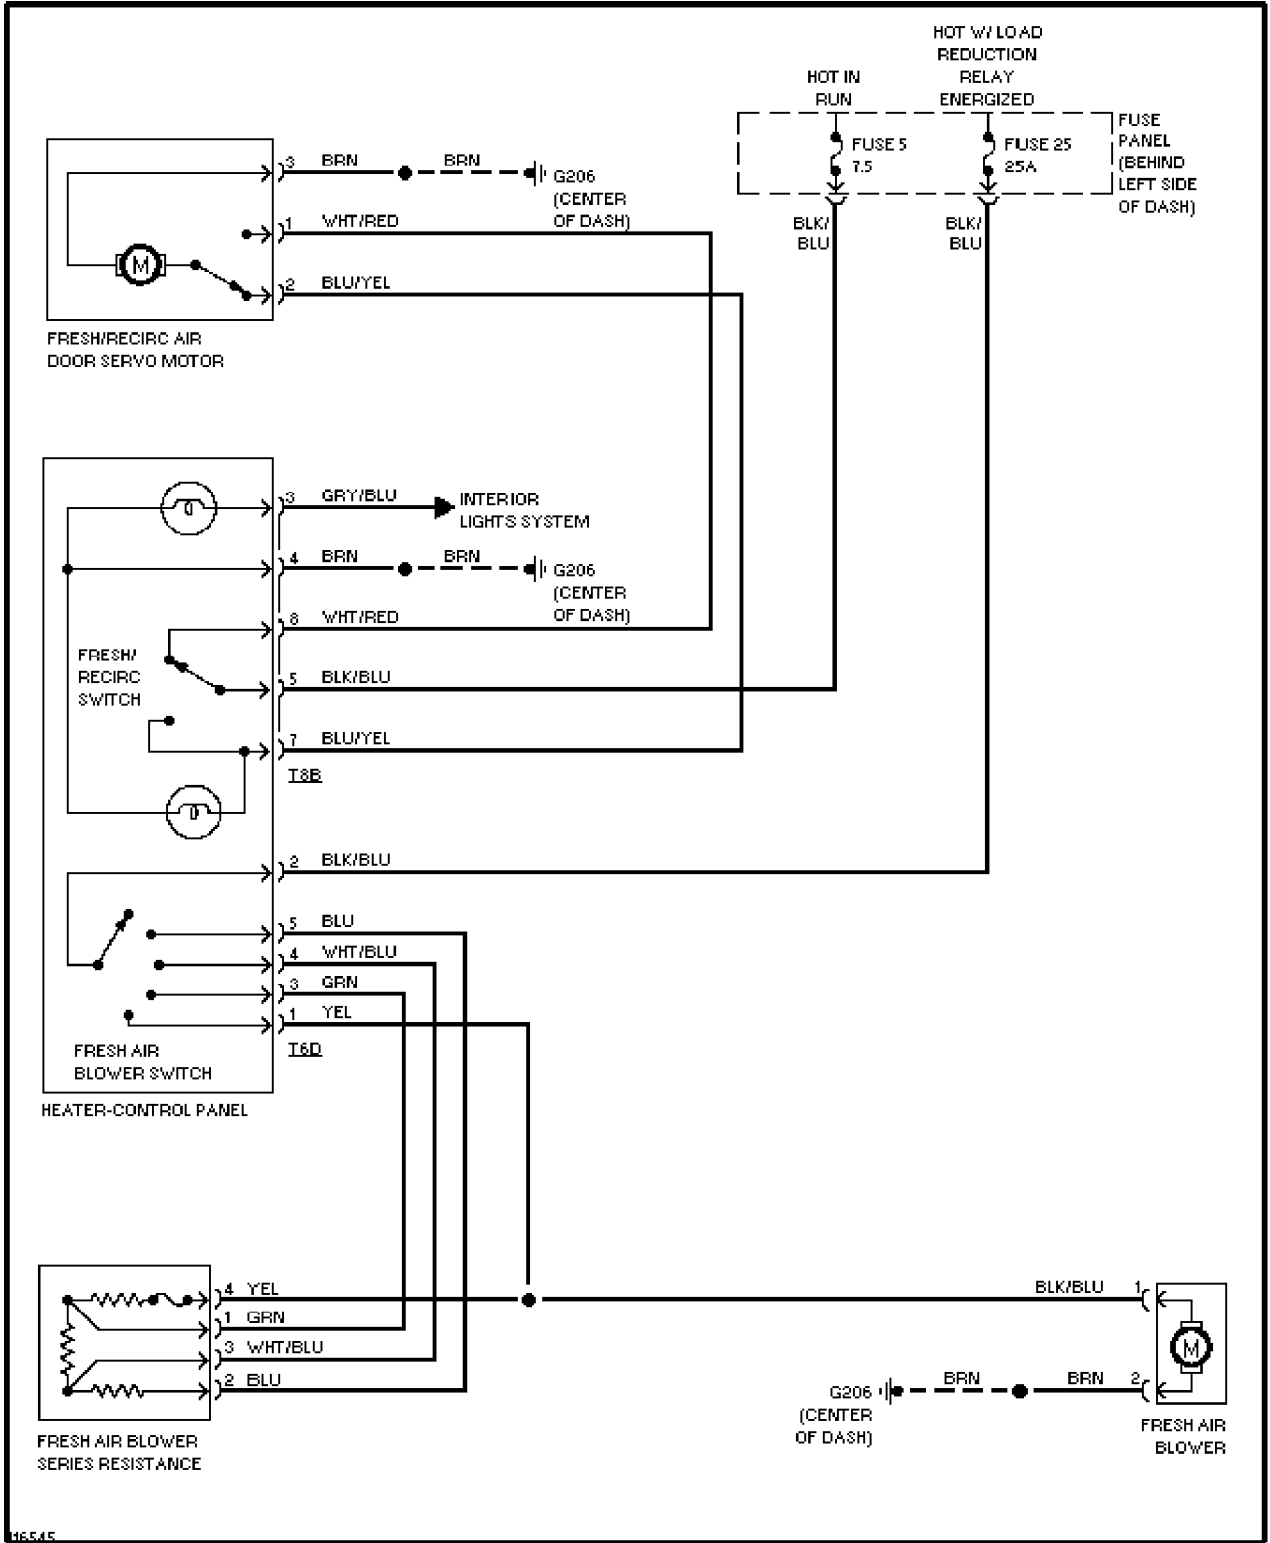

SYSTEM WIRING DIAGRAMS

Article Text

1999 Volkswagen Golf

This file passed thru Volkswagen Technical Site - <http://volkswagen.msk.ru>

ARTICLE BEGINNING

1999 System Wiring Diagrams Volkswagen - Golf

AIR CONDITIONING

Heater Circuit