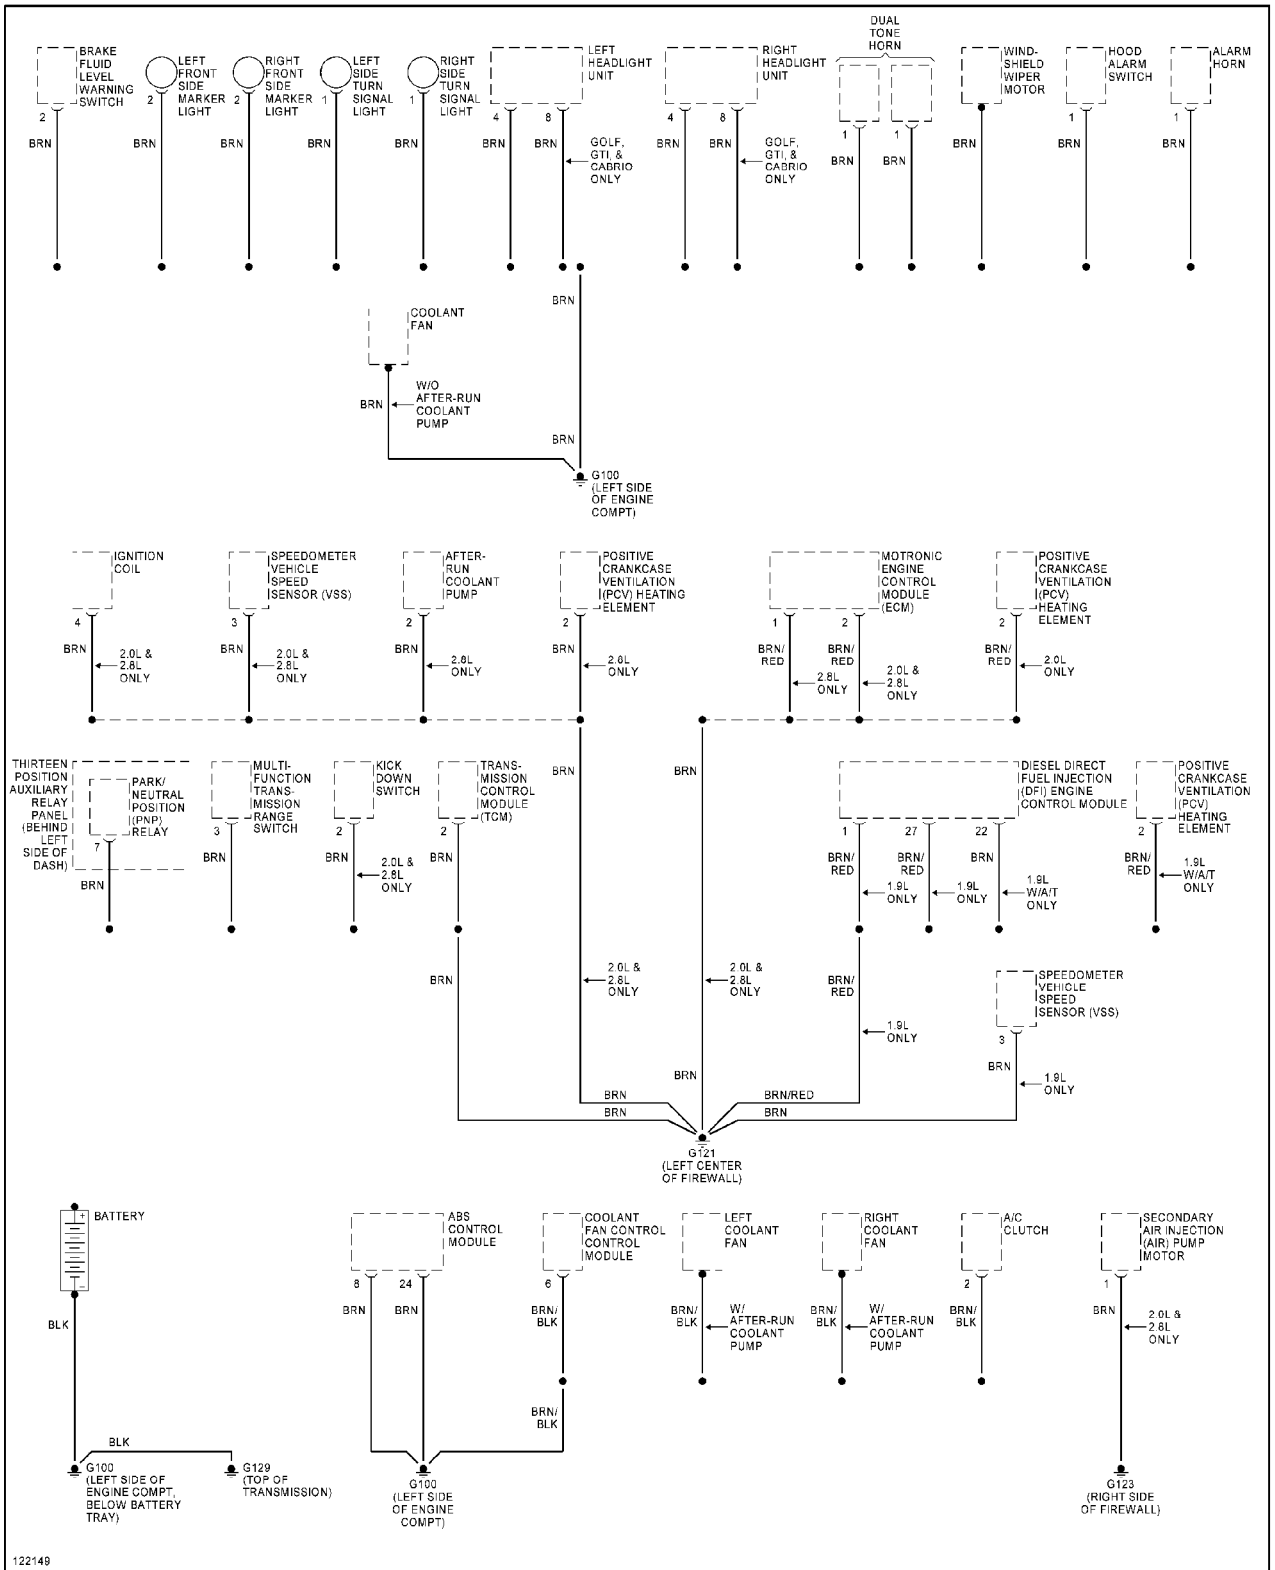

## EXTERIOR LIGHTS

Back-up Lamps Circuit

122248  
**Exterior Lamps Circuit**

**GROUND DISTRIBUTION**

Ground Distribution Circuit (1 of 3)

Ground Distribution Circuit (2 of 3)

Ground Distribution Circuit (3 of 3)