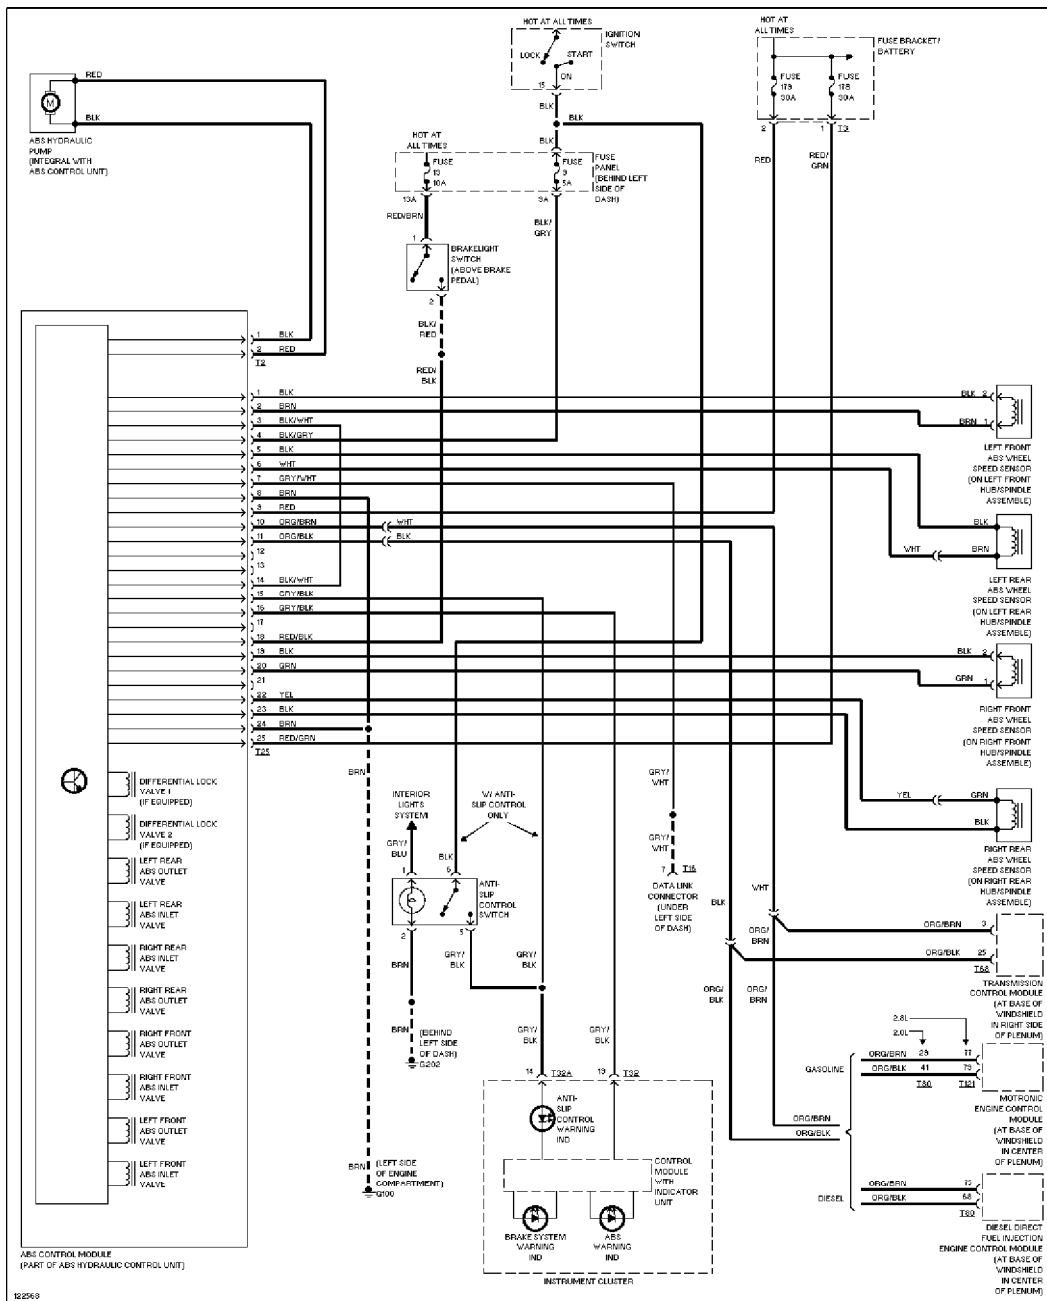

Anti-lock Brake Circuits

ANTI-THEFT