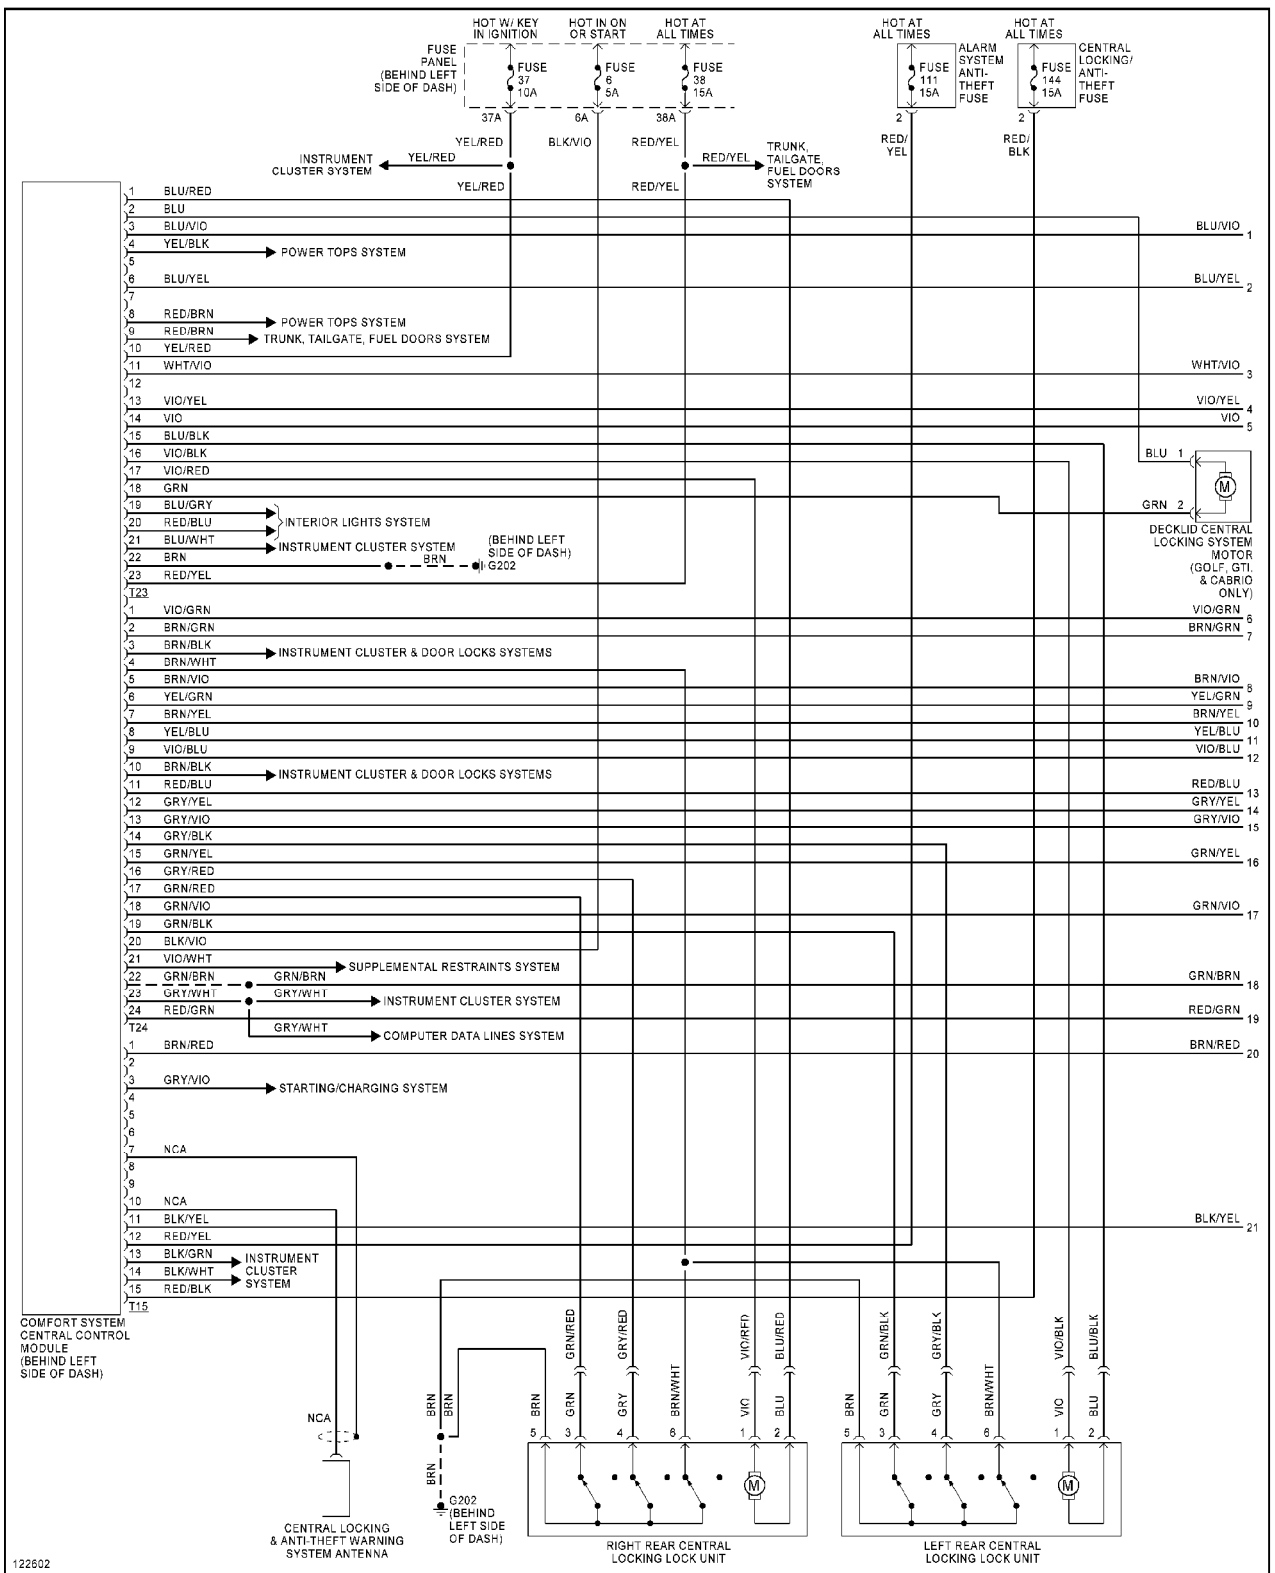

Anti-theft Circuit, W/O Power Windows (1 of 2)