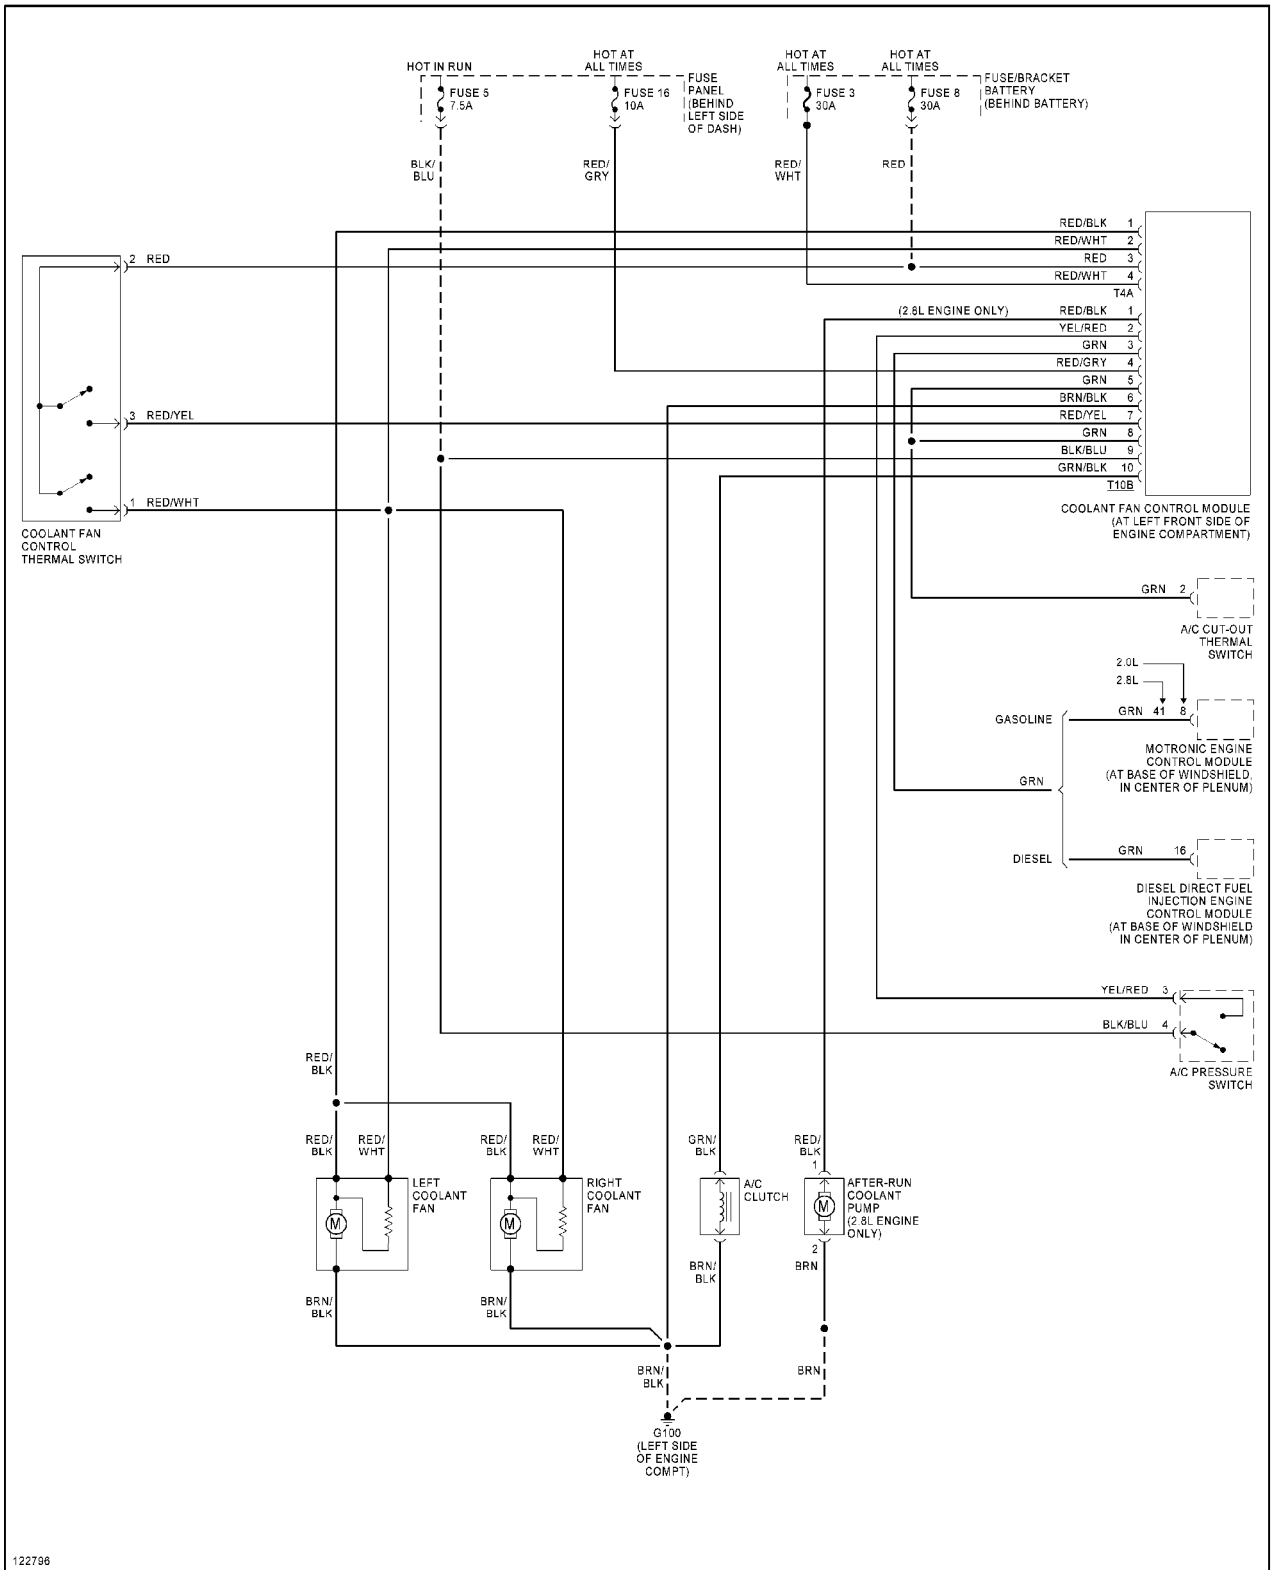

## Anti-lock Brake Circuits

### ANTI-THEFT

Anti-theft Circuit, W/ Power Windows (1 of 2)

122501  
**Anti-theft Circuit, W/ Power Windows (2 of 2)**

Anti-theft Circuit, W/O Power Windows (1 of 2)

Anti-theft Circuit, W/O Power Windows (2 of 2)

COMPUTER DATA LINES

**Computer Data Lines**

**COOLING FAN**

122796  
Cooling Fan Circuit

**CRUISE CONTROL**

2.0L

2.0L, Cruise Control Circuit

**DEFOGGERS**