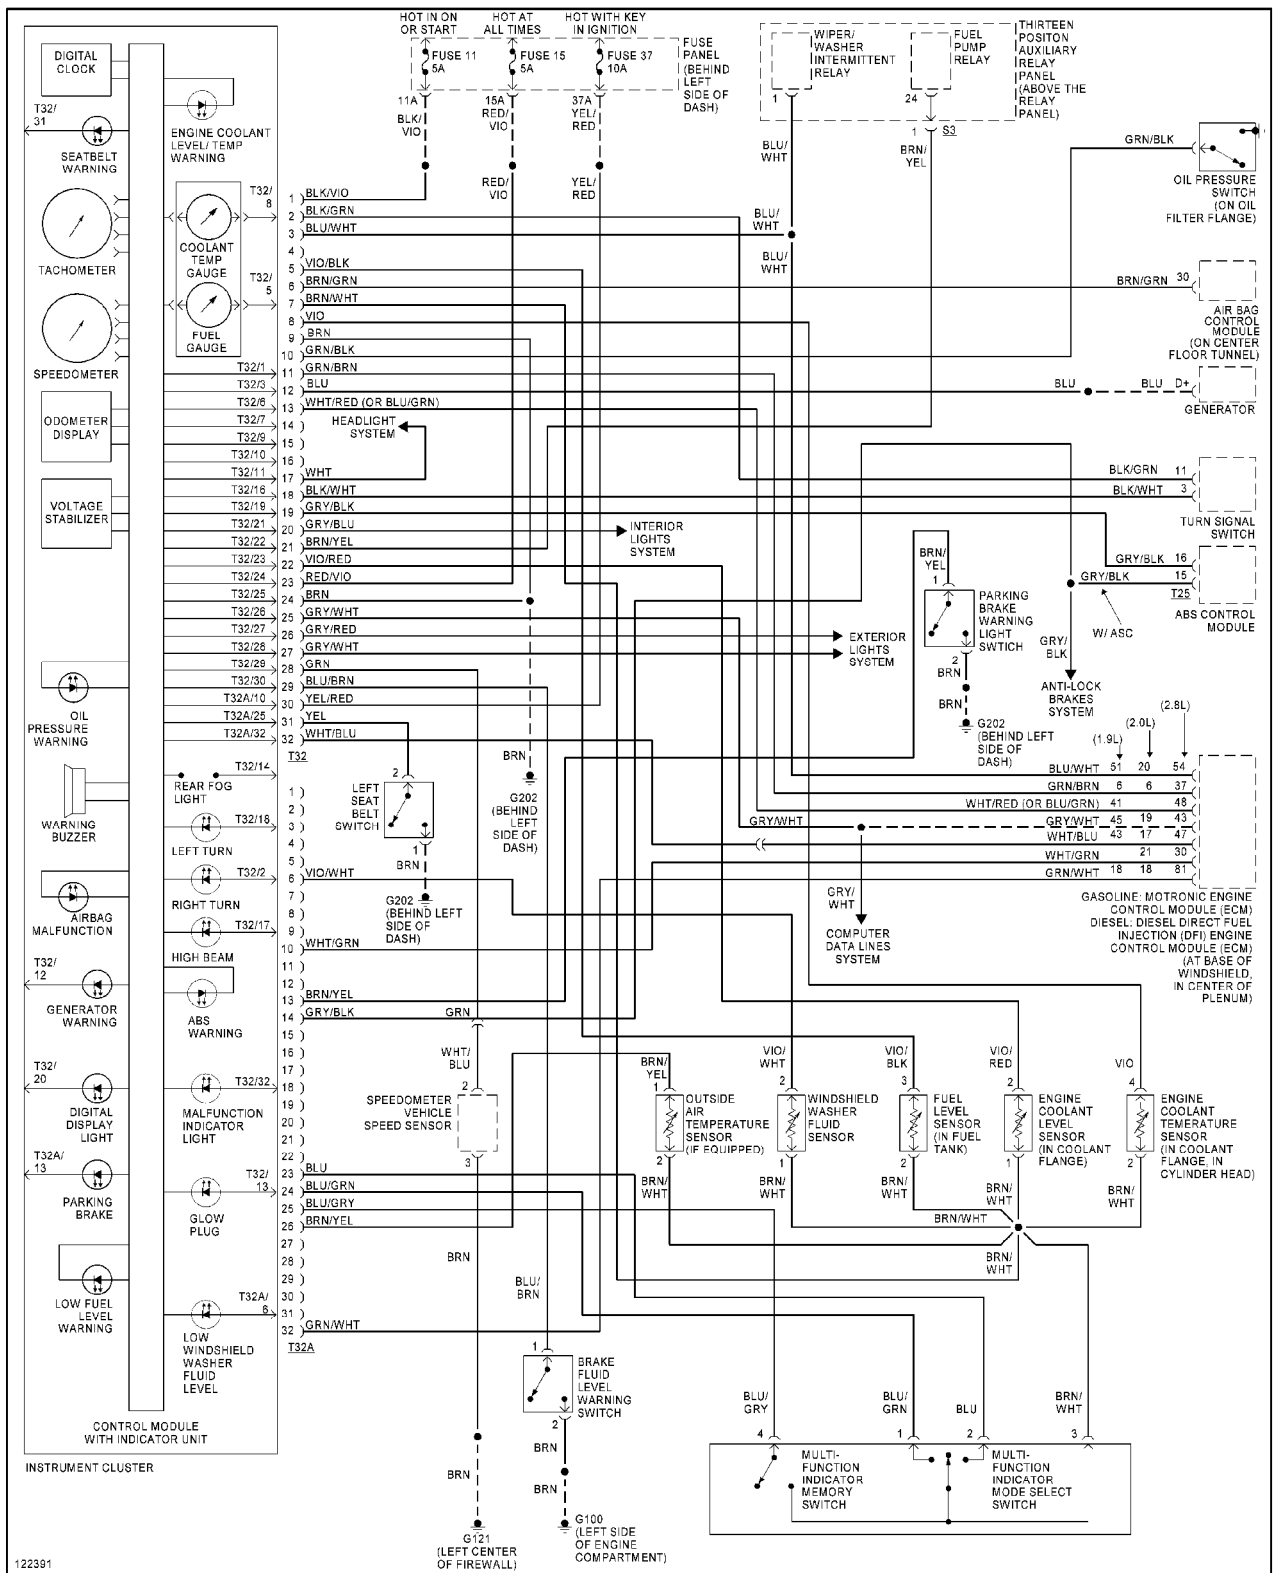

HEADLIGHTS

Headlight Circuit

HORN

Horn Circuit

INSTRUMENT CLUSTER

Instrument Cluster Circuit

INTERIOR LIGHTS

Courtesy Lamps Circuit, W/ Power Windows

122281

Courtesy Lamps Circuit, W/O Power Windows

Instrument Illumination Circuit

POWER DISTRIBUTION

Power Distribution Circuit (1 of 3)

Power Distribution Circuit (3 of 3)

POWER DOOR LOCKS

Power Door Lock Circuit, W/ Power Windows (1 of 2)