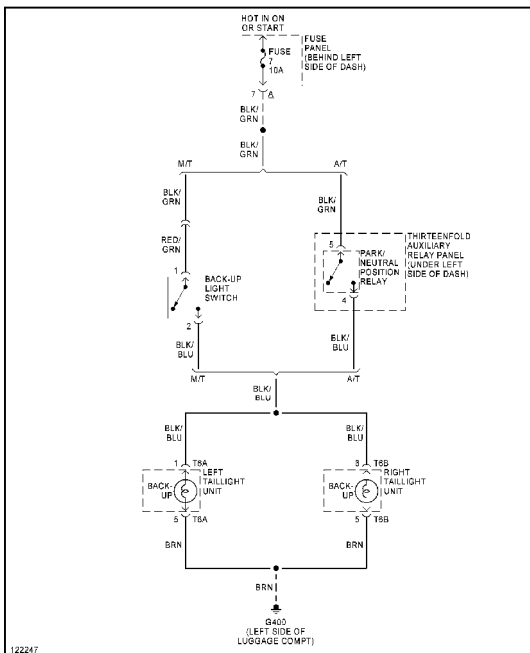

EXTERIOR LIGHTS

Back-up Lamps Circuit