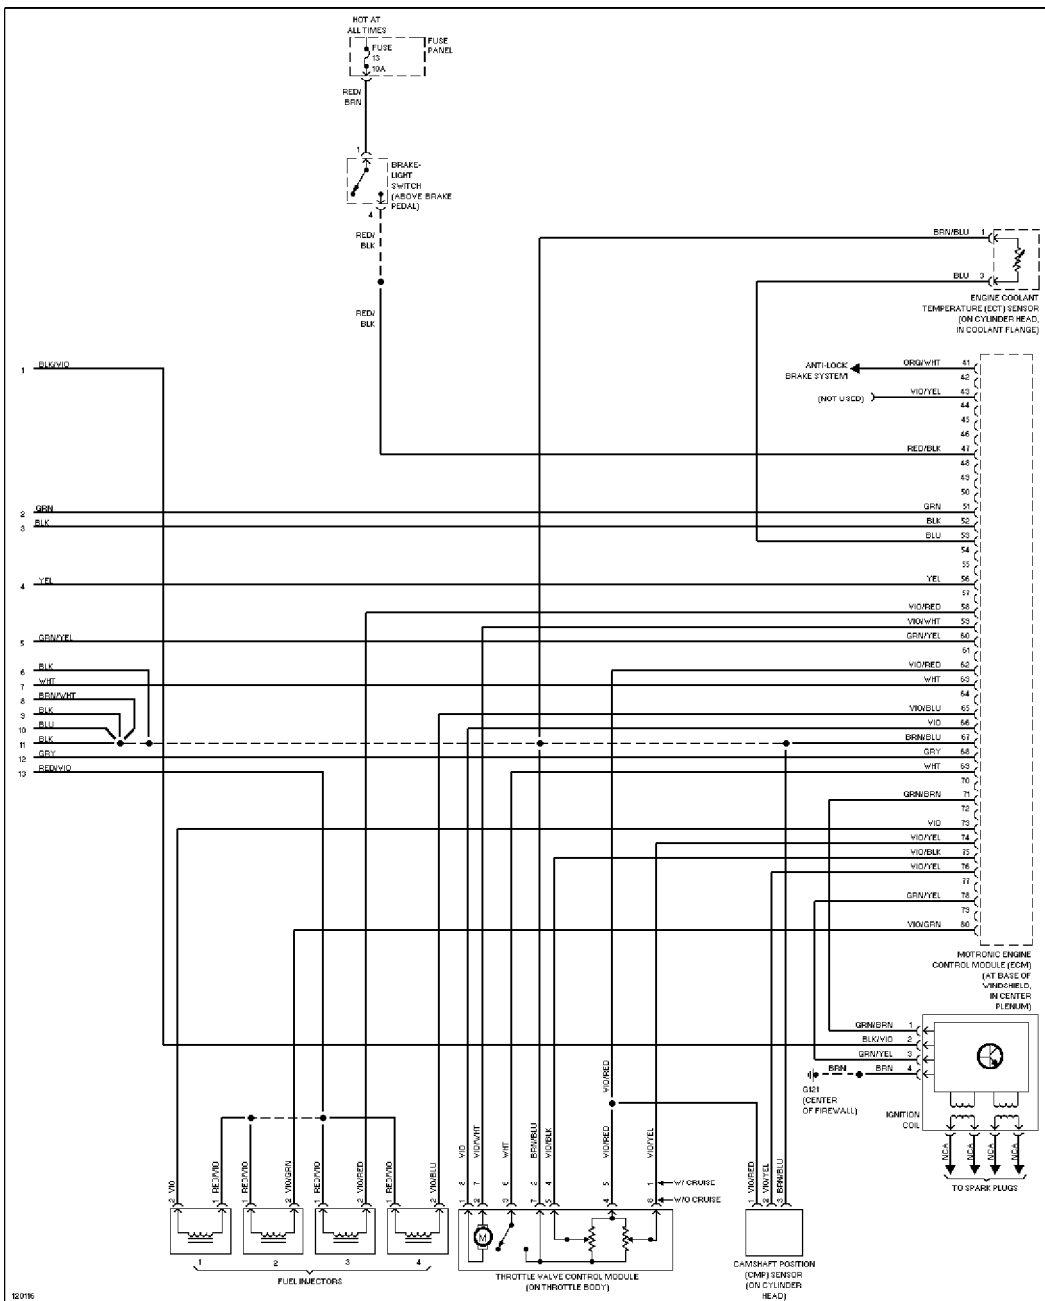

COMPUTER DATA LINES

**Computer Data Lines**

**COOLING FAN**

122796  
Cooling Fan Circuit

**CRUISE CONTROL**

2.0L

2.0L, Cruise Control Circuit

**DEFOGGERS**

Heated Mirrors Circuit, W/ Power Windows

Heated Mirrors Circuit, W/O Power Windows

Rear Defogger Circuit

ENGINE PERFORMANCE

2.0L

2.0L, Engine Performance Circuits (1 of 3)

2.0L, Engine Performance Circuits (3 of 3)

## EXTERIOR LIGHTS

Back-up Lamps Circuit

122248  
**Exterior Lamps Circuit**

**GROUND DISTRIBUTION**

Ground Distribution Circuit (1 of 3)

Ground Distribution Circuit (2 of 3)

Ground Distribution Circuit (3 of 3)

## TRANSMISSION

2.0L

2.0L, A/T Circuit

TRUNK, TAILGATE, FUEL DOOR

Deck Lid Release Circuit

Fuel Door Release Circuit

WARNING SYSTEMS

Buzzer Circuit