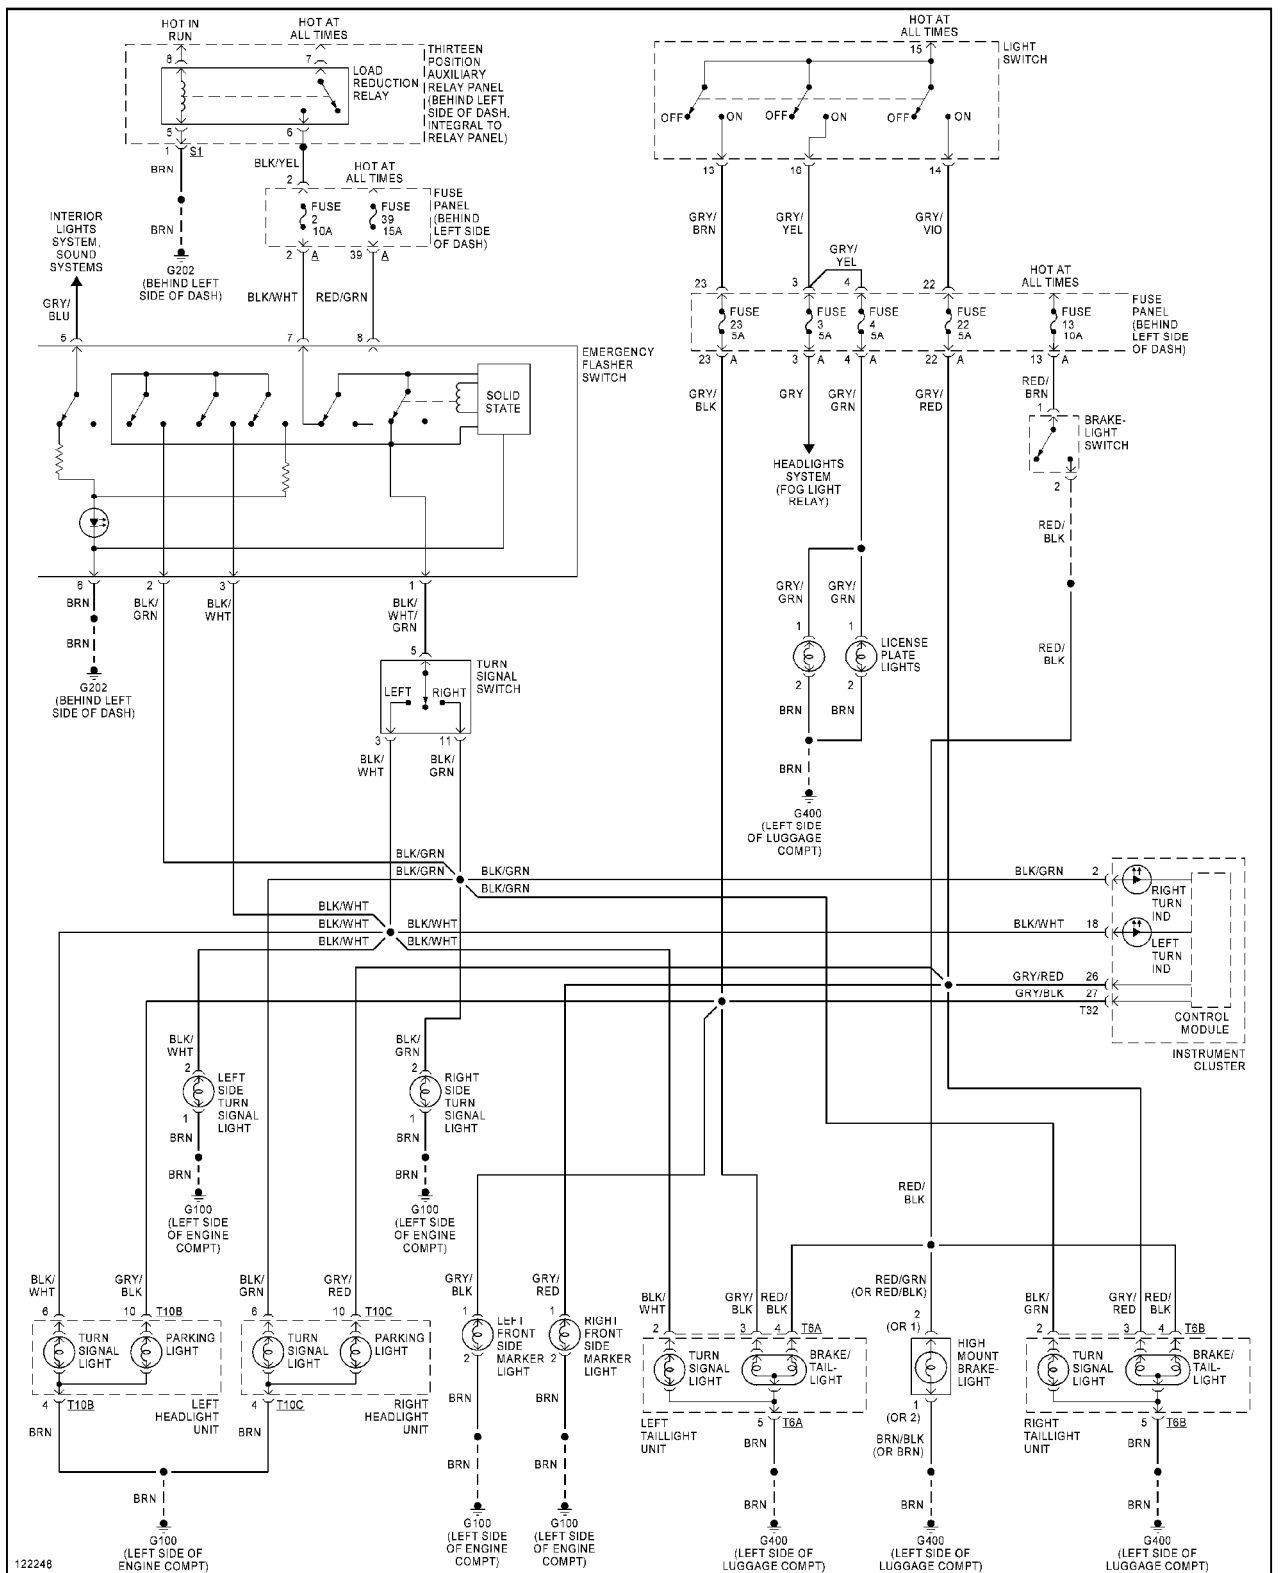

122248
Exterior Lamps Circuit

GROUND DISTRIBUTION