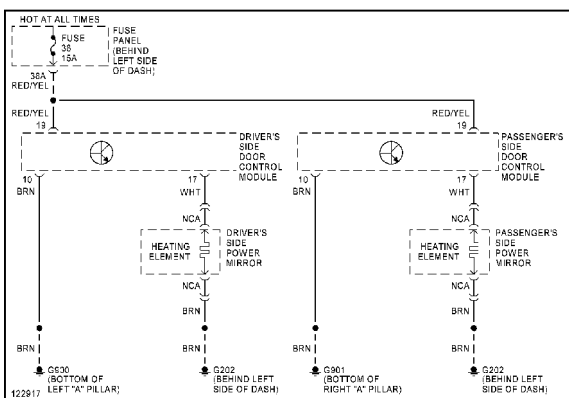

COMPUTER DATA LINES

**Computer Data Lines**

**COOLING FAN**

122796  
Cooling Fan Circuit

**CRUISE CONTROL**

2.0L

2.0L, Cruise Control Circuit

**DEFOGGERS**

Heated Mirrors Circuit, W/ Power Windows

Heated Mirrors Circuit, W/O Power Windows

Rear Defogger Circuit

ENGINE PERFORMANCE

2.0L

2.0L, Engine Performance Circuits (1 of 3)

2.0L, Engine Performance Circuits (3 of 3)