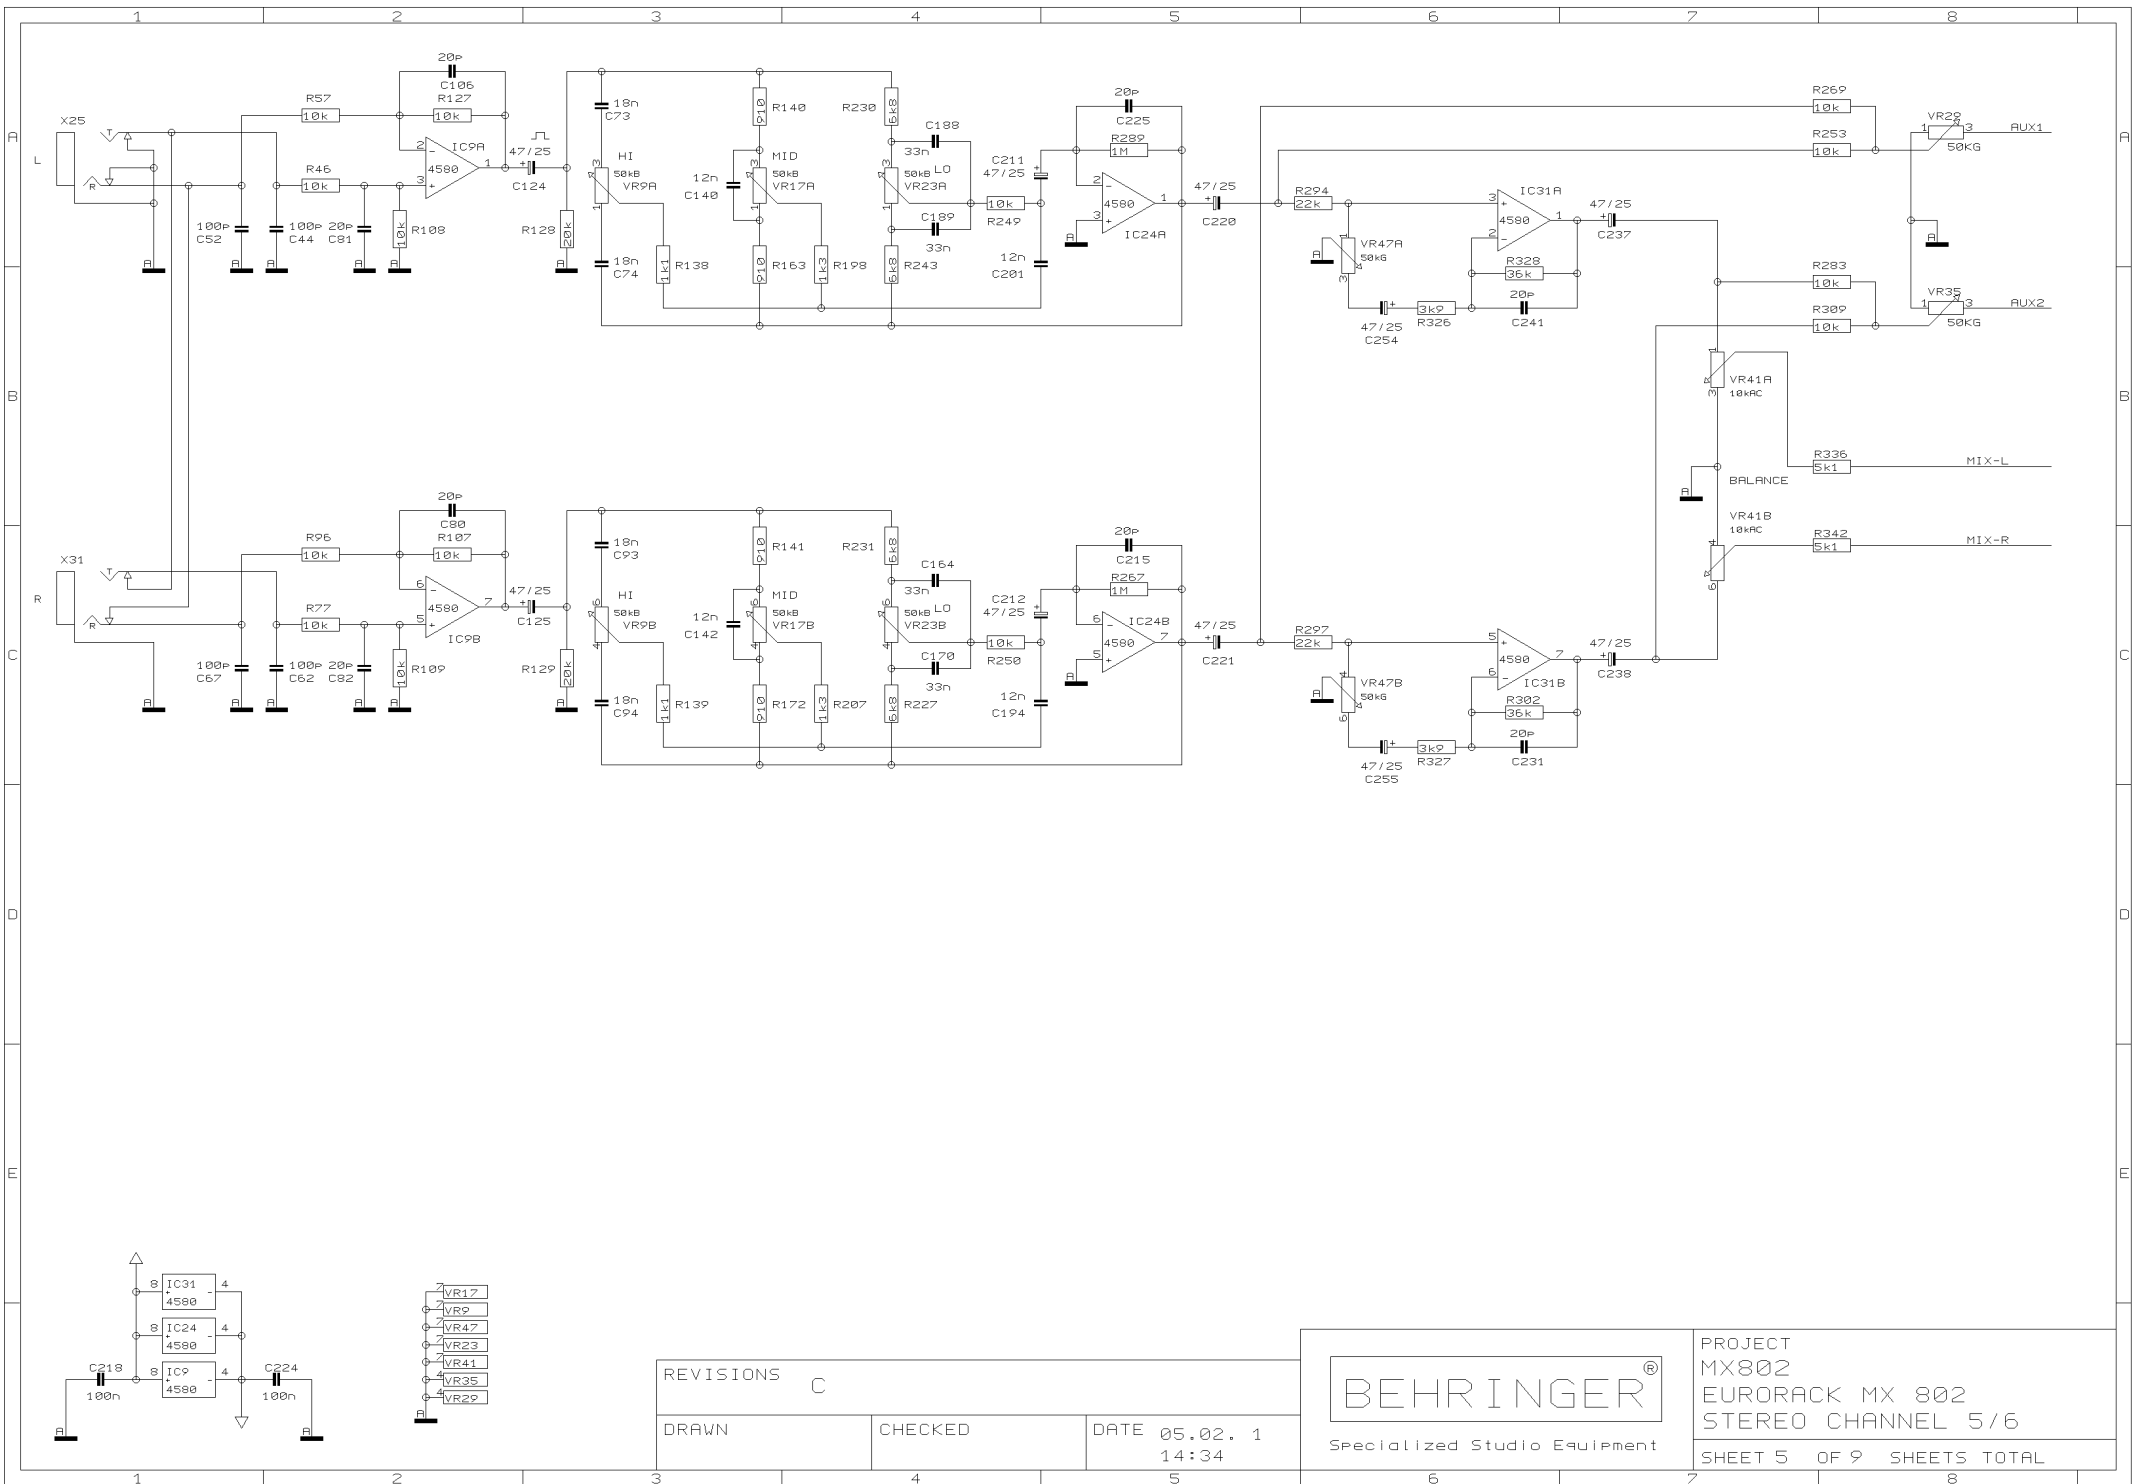

REVISIONS		
C		
DRAWN	CHECKED	DATE 05.02. 1 14:34

PROJECT  
MX802  
EURORACK MX 802  
MONO CHANNEL 1  
SHEET 1 OF 9 SHEETS TOTAL

REVISIONS C

DRAWN

CHECKED

DATE 05.02. 1  
14:34

PROJECT  
MX802  
EURORACK MX 802  
STEREO CHANNEL 5/6  
SHEET 5 OF 9 SHEETS TOTAL

EFFECTS TO MON

REVISIONS		
C		
DRAWN	CHECKED	DATE 05.02. 1 14:34

PROJECT  
MX802  
EURORACK MX 802  
AUX SENDS & AUX RETURNS  
SHEET 7 OF 9 SHEETS TOTAL

REVISIONS		
C		
DRAWN	CHECKED	DATE 05.02. 1 14:34

**BEHRINGER**<sup>®</sup>  
Specialized Studio Equipment

PROJECT  
MX802  
EURORACK MX 802  
MAIN SECTION  
SHEET 8 OF 9 SHEETS TOTAL

REVISIONS

C

DRAWN

CHECKED

DATE 05.02. 1  
14:34

BEHRINGER®

Specialized Studio Equipment

PROJECT  
MX802  
EURORACK MX 802  
LED BARS

SHEET 9 OF 9 SHEETS TOTAL