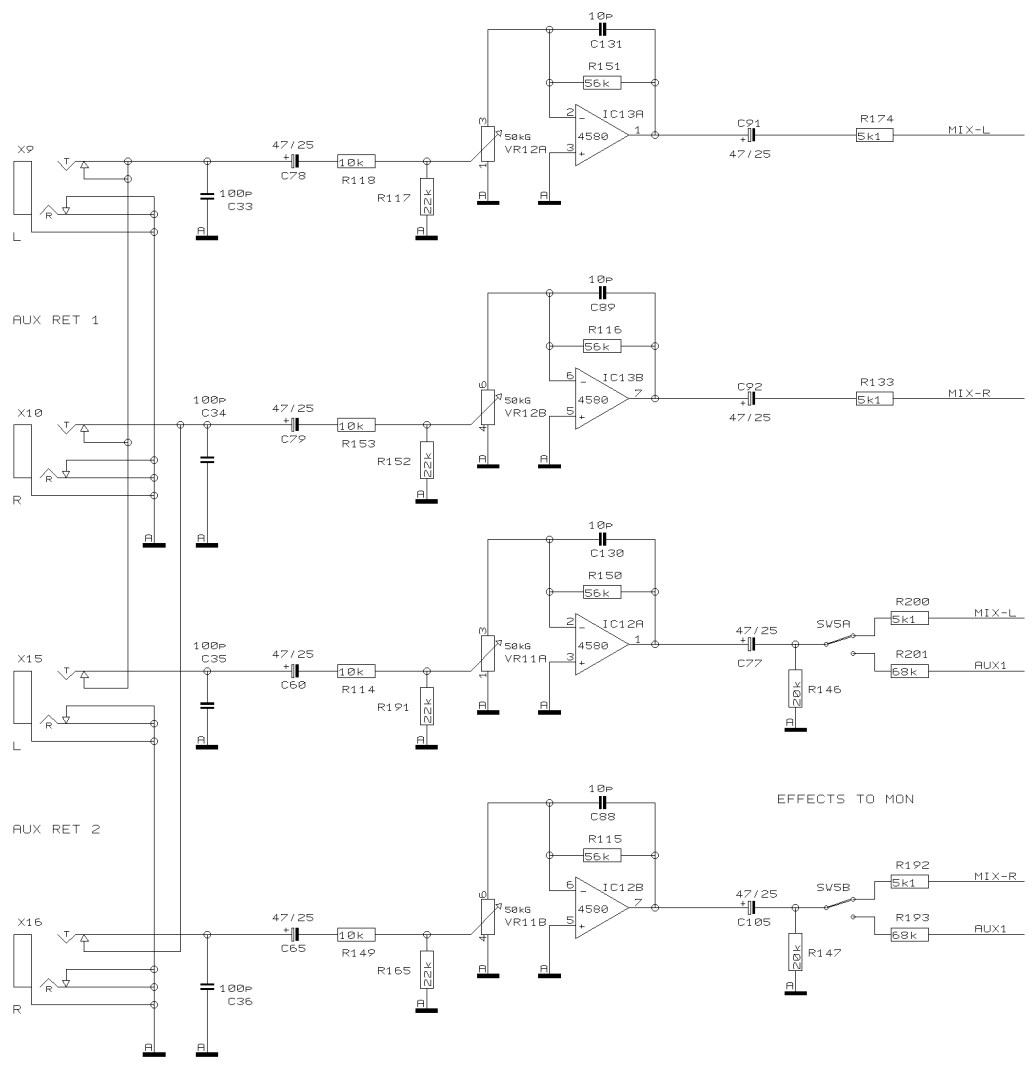

REVISIONS		
C		
DRAWN	CHECKED	DATE 05.02. 1 14:34

PROJECT  
MX802  
EURORACK MX 802  
MONO CHANNEL 1  
SHEET 1 OF 9 SHEETS TOTAL

REVISIONS C

DRAWN

CHECKED

DATE 05.02. 1  
14:34

PROJECT  
MX802  
EURORACK MX 802  
STEREO CHANNEL 5/6  
SHEET 5 OF 9 SHEETS TOTAL

PROJECT  
MX802  
EURORACK MX 802  
LED BARS

SHEET 9 OF 9 SHEETS TOTAL