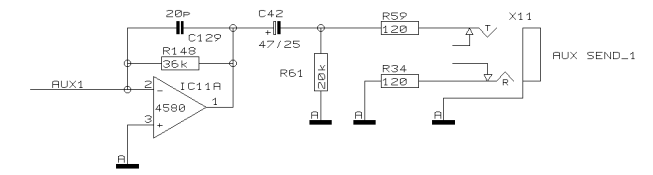

REVISIONS		
C		
DRAWN	CHECKED	DATE 05.02. 1 14:34

PROJECT  
MX802  
EURORACK MX 802  
MONO CHANNEL 1  
SHEET 1 OF 9 SHEETS TOTAL

REVISIONS C

DRAWN

CHECKED

DATE 05.02. 1  
14:34

PROJECT  
MX802  
EURORACK MX 802  
STEREO CHANNEL 5/6  
SHEET 5 OF 9 SHEETS TOTAL