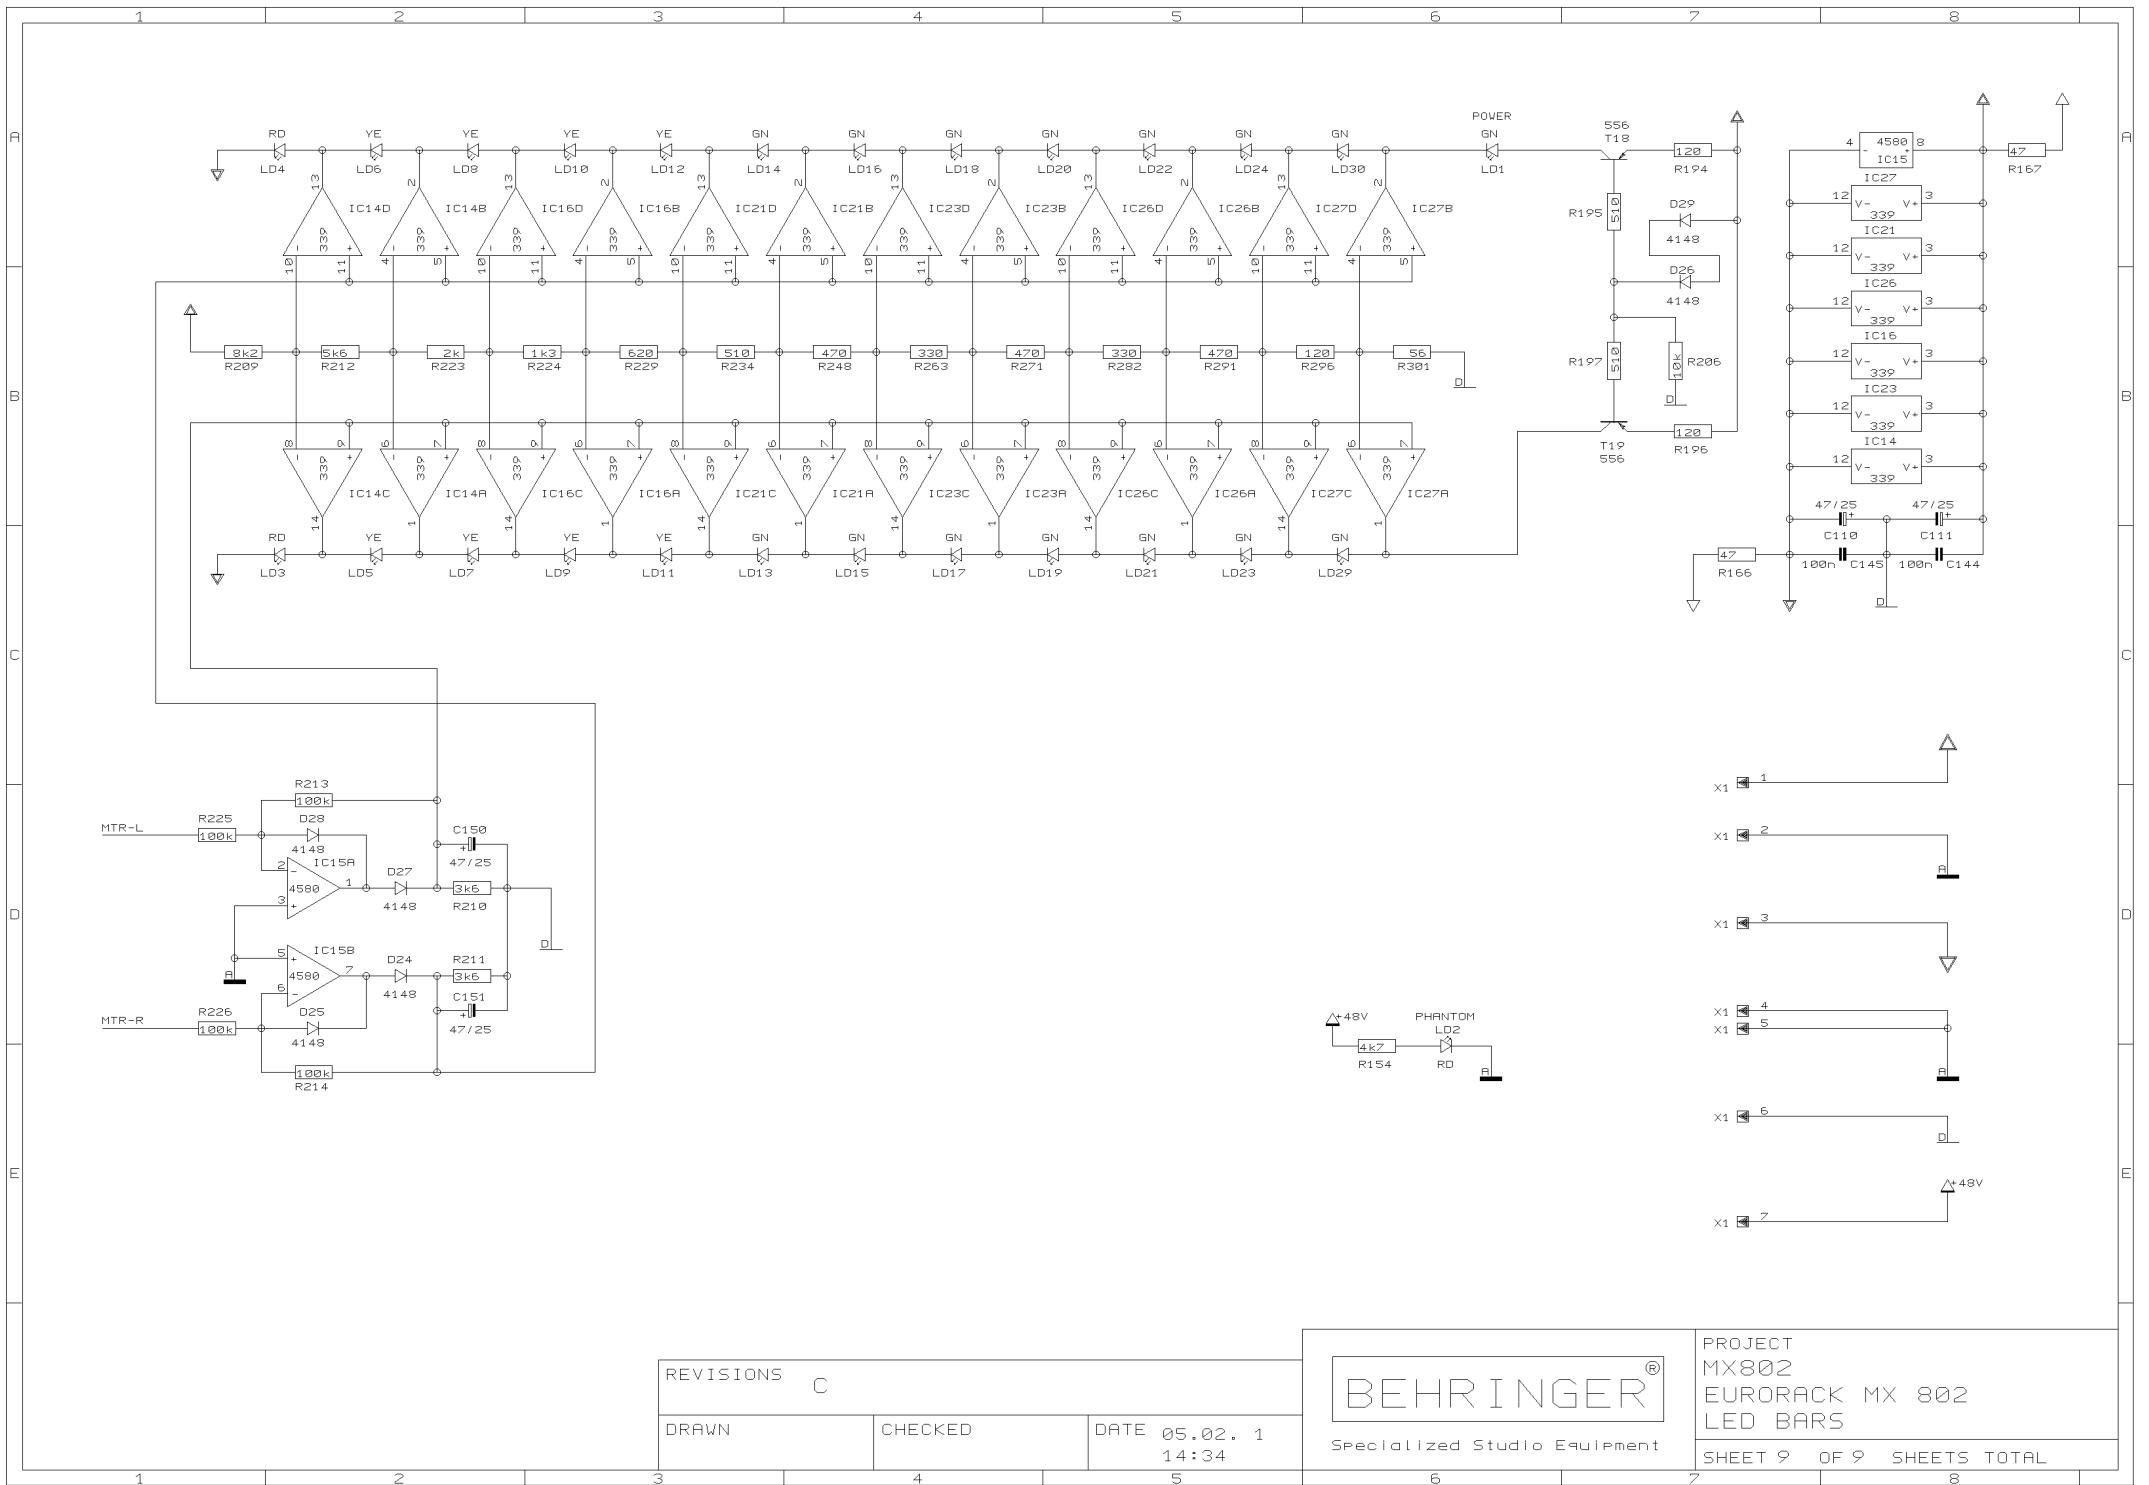

PROJECT  
MX802  
EURORACK MX 802  
MAIN SECTION  
SHEET 8 OF 9 SHEETS TOTAL

REVISIONS

C

DRAWN

CHECKED

DATE 05.02. 1  
14:34

BEHRINGER®

Specialized Studio Equipment

PROJECT  
MX802  
EURORACK MX 802  
LED BARS

SHEET 9 OF 9 SHEETS TOTAL