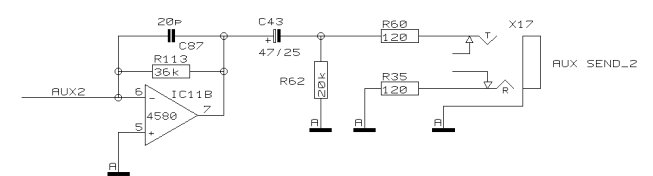

REVISIONS		
C		
DRAWN	CHECKED	DATE 05.02. 1 14:34

PROJECT  
MX802  
EURORACK MX 802  
MONO CHANNEL 1  
SHEET 1 OF 9 SHEETS TOTAL

REVISIONS C

DRAWN

CHECKED

DATE 05.02. 1  
14:34

PROJECT  
MX802  
EURORACK MX 802  
STEREO CHANNEL 5/6  
SHEET 5 OF 9 SHEETS TOTAL