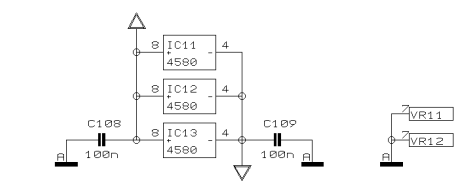

REVISIONS		
C		
DRAWN	CHECKED	DATE 05.02. 1 14:34

PROJECT  
MX802  
EURORACK MX 802  
MONO CHANNEL 1  
SHEET 1 OF 9 SHEETS TOTAL

REVISIONS C

DRAWN

CHECKED

DATE 05.02. 1  
14:34

PROJECT  
MX802  
EURORACK MX 802  
STEREO CHANNEL 5/6  
SHEET 5 OF 9 SHEETS TOTAL