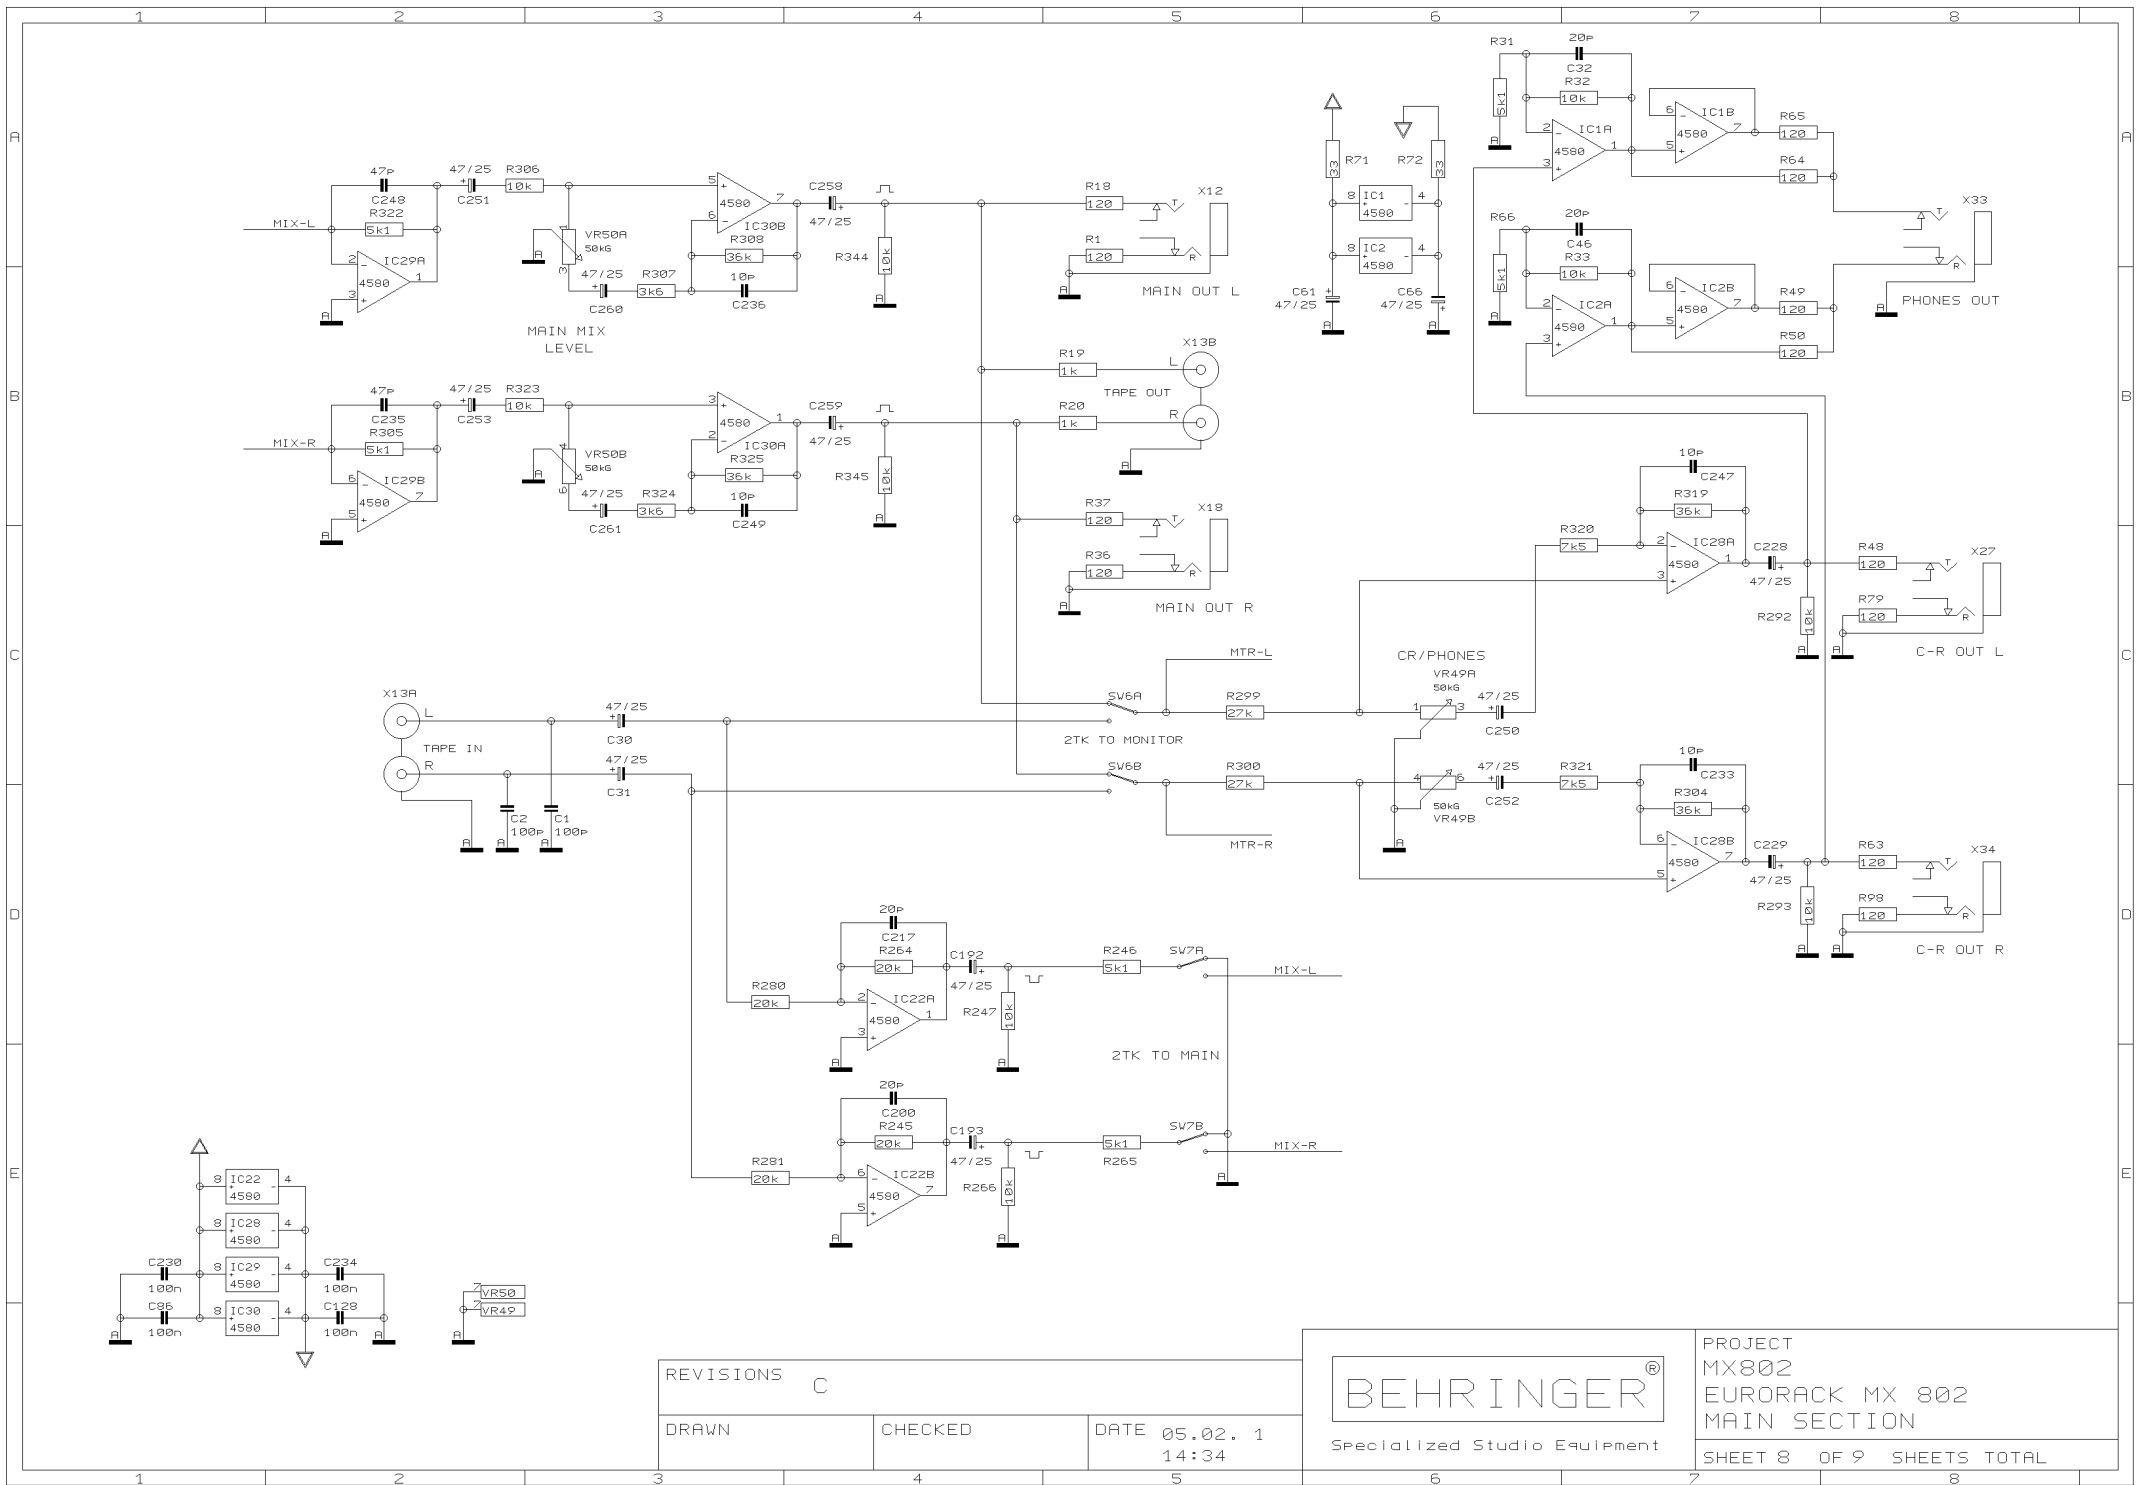

REVISIONS		
C		
DRAWN	CHECKED	DATE 05.02. 1 14:34

PROJECT  
MX802  
EURORACK MX 802  
MONO CHANNEL 1  
SHEET 1 OF 9 SHEETS TOTAL

REVISIONS C

DRAWN

CHECKED

DATE 05.02. 1  
14:34

PROJECT  
MX802  
EURORACK MX 802  
STEREO CHANNEL 5/6  
SHEET 5 OF 9 SHEETS TOTAL

EFFECTS TO MON

REVISIONS		
C		
DRAWN	CHECKED	DATE 05.02. 1 14:34

PROJECT  
MX802  
EURORACK MX 802  
AUX SENDS & AUX RETURNS  
SHEET 7 OF 9 SHEETS TOTAL

REVISIONS		
C		
DRAWN	CHECKED	DATE 05.02. 1 14:34

**BEHRINGER**<sup>®</sup>  
Specialized Studio Equipment

PROJECT  
MX802  
EURORACK MX 802  
MAIN SECTION  
SHEET 8 OF 9 SHEETS TOTAL

REVISIONS

C

DRAWN

CHECKED

DATE 05.02. 1  
14:34

BEHRINGER®

Specialized Studio Equipment

PROJECT  
MX802  
EURORACK MX 802  
LED BARS

SHEET 9 OF 9 SHEETS TOTAL