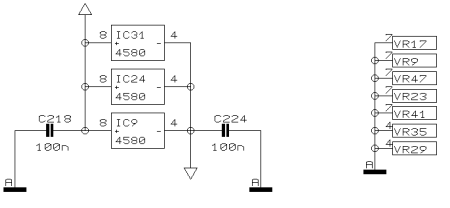

REVISIONS		
C		
DRAWN	CHECKED	DATE 05.02. 1 14:34

PROJECT  
MX802  
EURORACK MX 802  
MONO CHANNEL 1  
SHEET 1 OF 9 SHEETS TOTAL

REVISIONS C

DRAWN

CHECKED

DATE 05.02. 1  
14:34

PROJECT  
MX802  
EURORACK MX 802  
STEREO CHANNEL 5/6  
SHEET 5 OF 9 SHEETS TOTAL