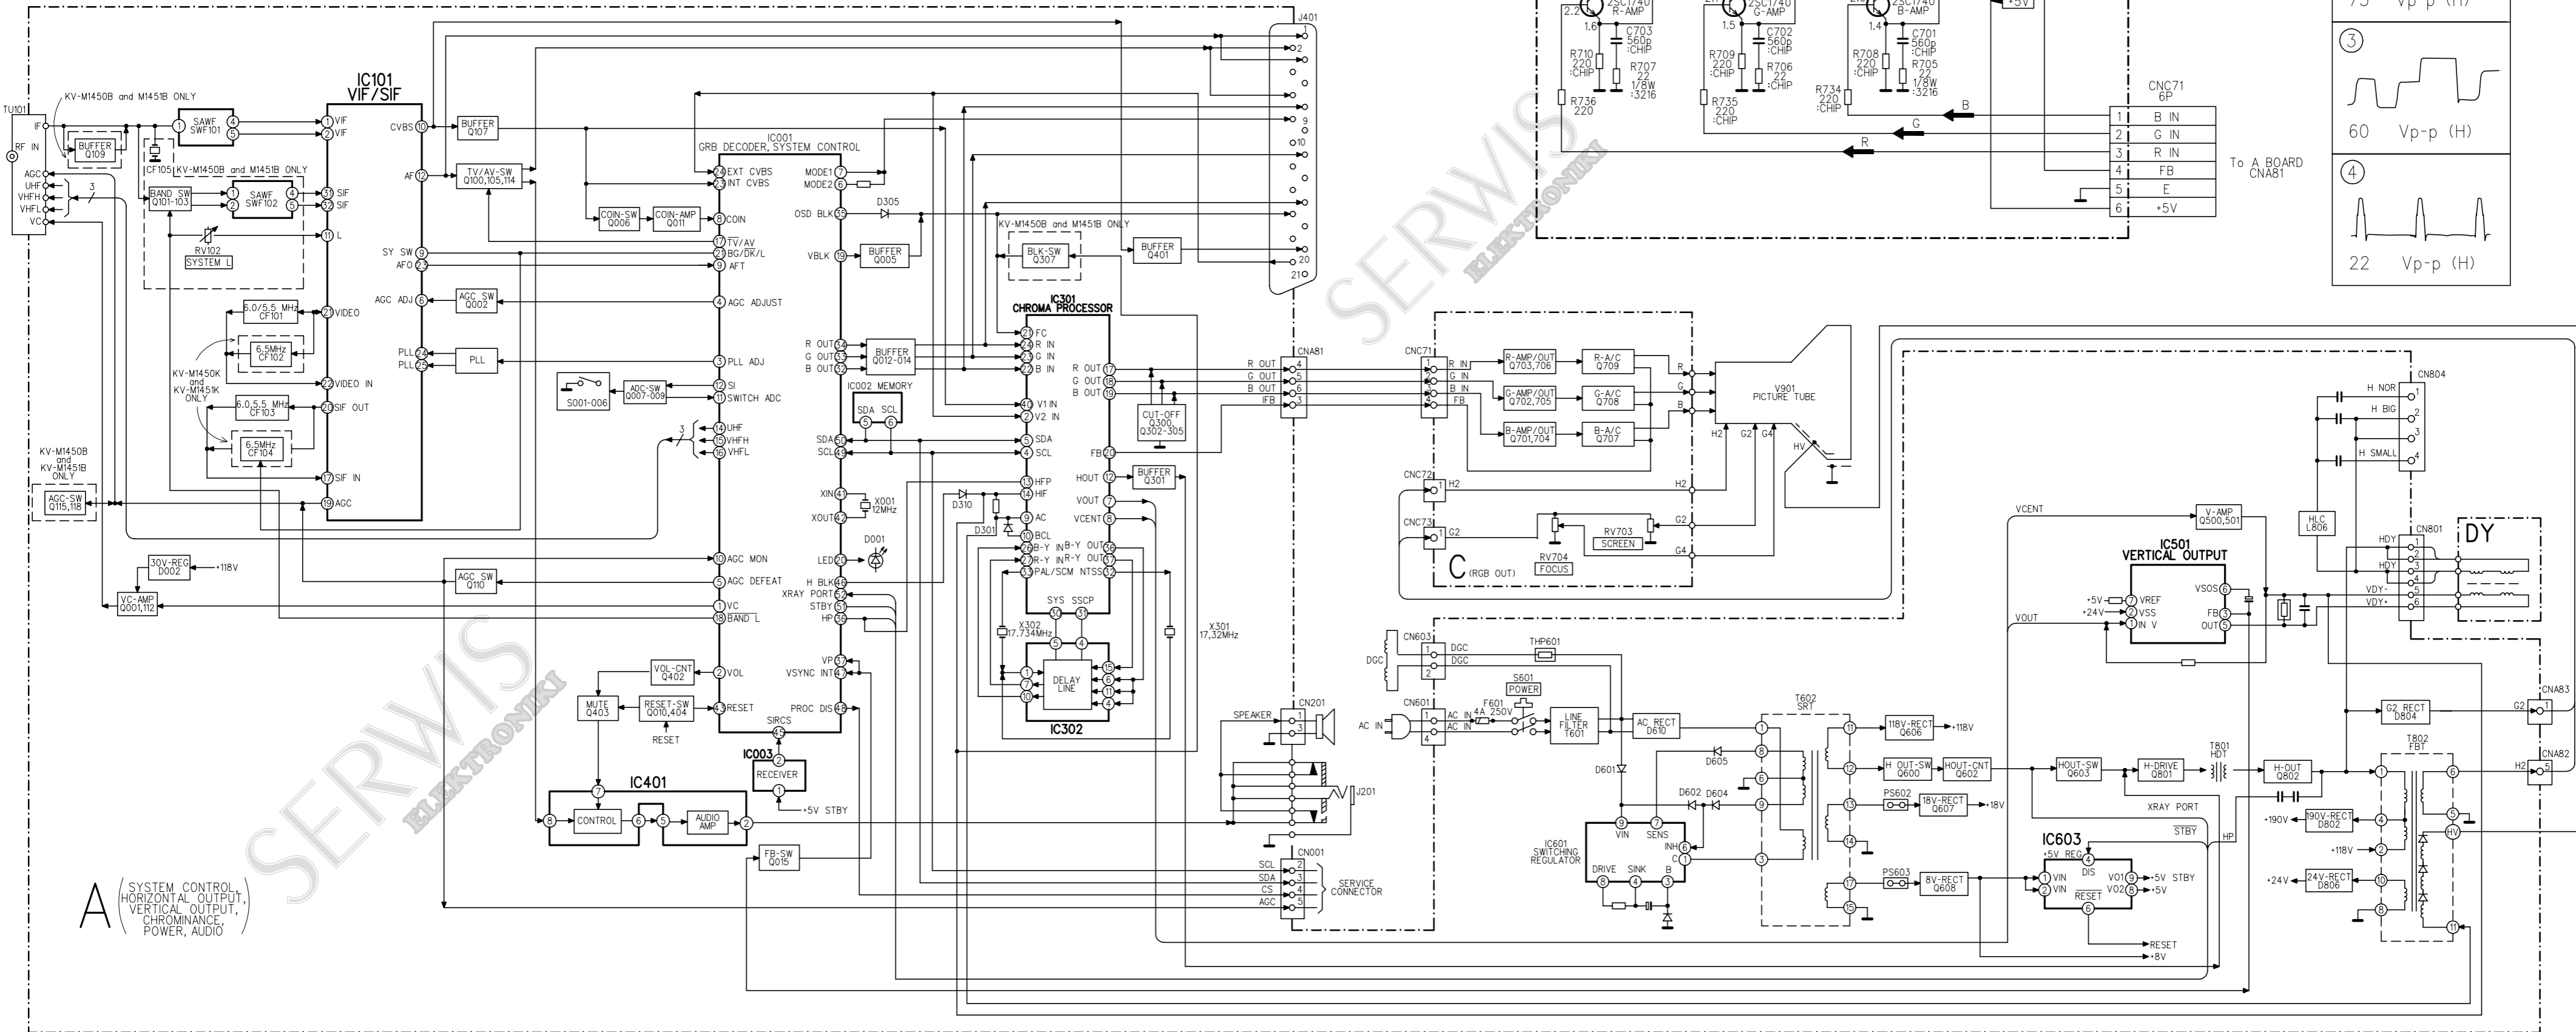

A BOARD IC301 MC4402P/MC44007P

A BOARD IC601 STRS5706

A BOARD IC101 TDA9806/TDA9812

B-SSBE4...-C.-M145

WAVEFORM C BOARD

A (SYSTEM CONTROL, HORIZONTAL OUTPUT, VERTICAL OUTPUT, CHROMANCE, POWER, AUDIO)