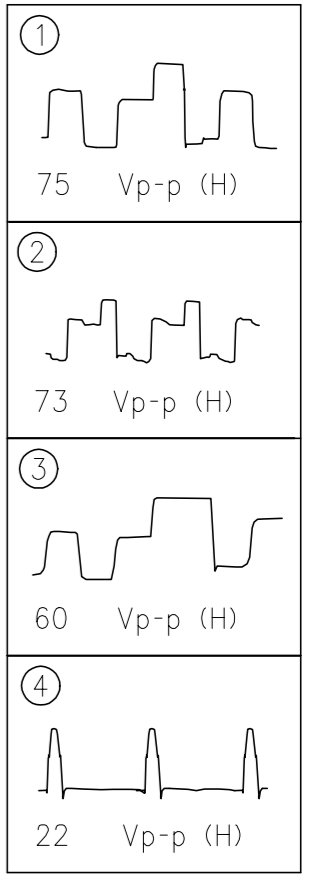

A BOARD IC301 MC4402P/MC44007P

A BOARD IC601 STRS5706

A BOARD IC101 TDA9806/TDA9812

B-SSBE4...-C.-M145

WAVEFORM C BOARD

A (SYSTEM CONTROL, HORIZONTAL OUTPUT, VERTICAL OUTPUT, CHROMANCE, POWER, AUDIO)