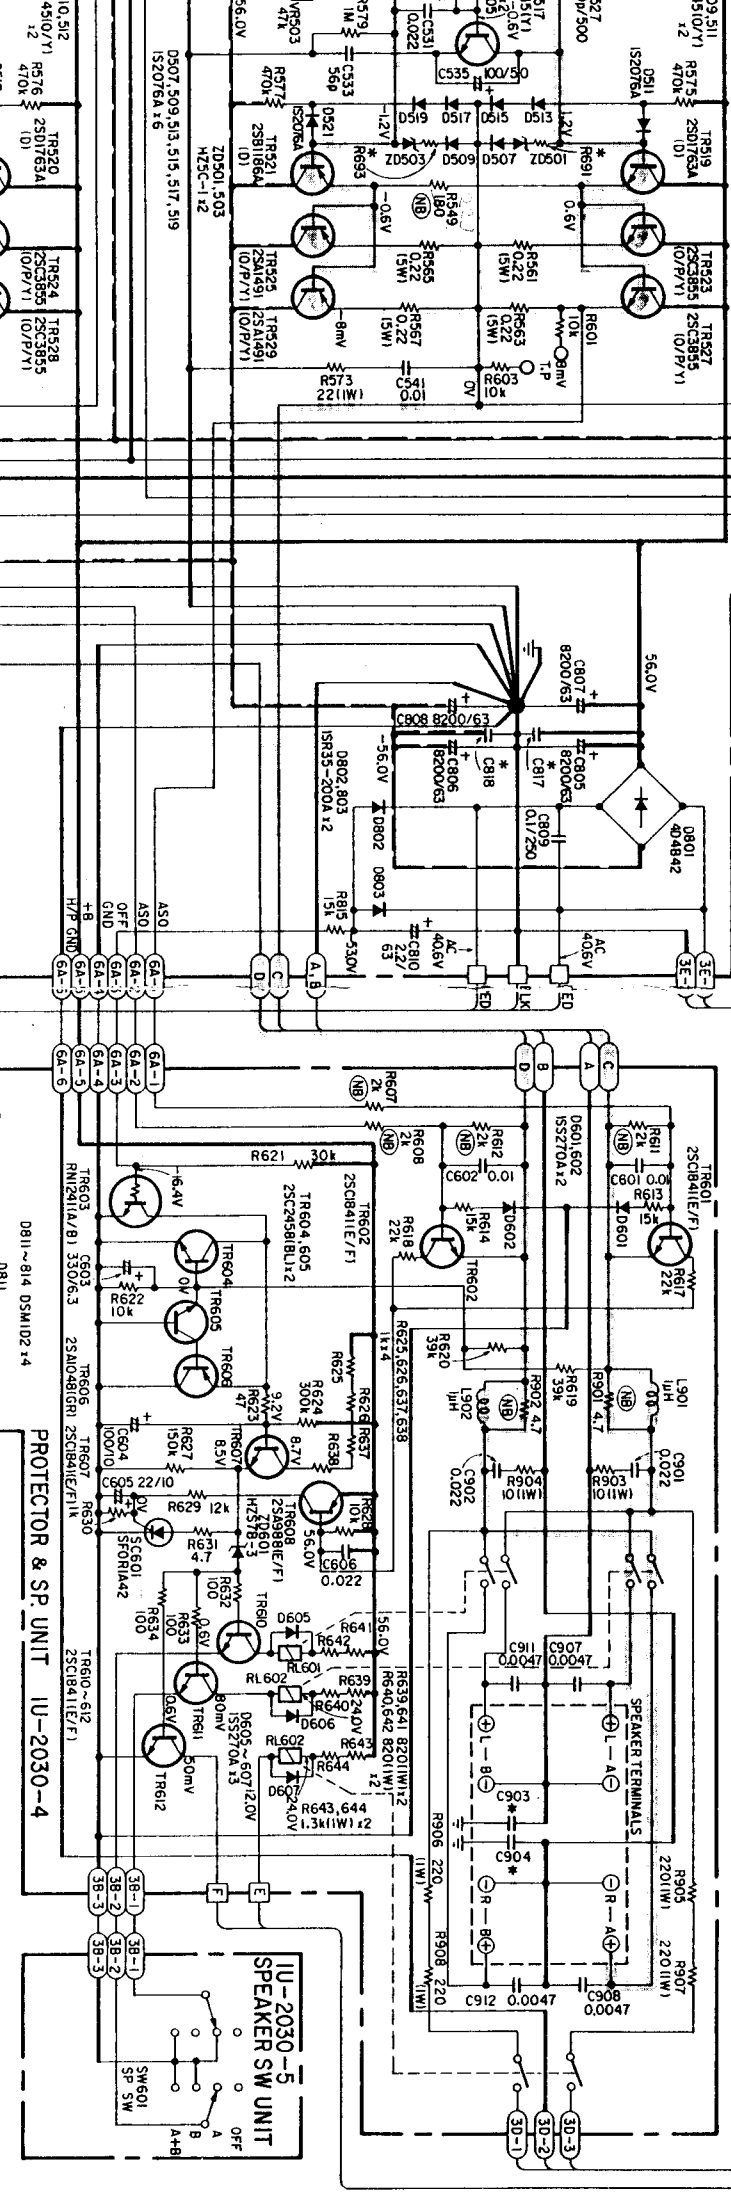

IU-2031
P. AMP & SUPPLY UNIT

PROTECTOR

IU-2030-8
POWER LED UNIT

IU-2030-9
SOLED LED UNIT

POWER TRANS.
AC120V
50/0
SW601
GRV
AC OUTLETS
AC120V
50/0
SW601
GRV
SWITCHED-2-UNSWITCHED-1

AC120V
50/0
SW601
GRV
AC OUTLETS
AC120V
50/0
SW601
GRV
SWITCHED-2-UNSWITCHED-1

U.S.A. & Kanada Tylen

2SA 1145 = 2SA 1124