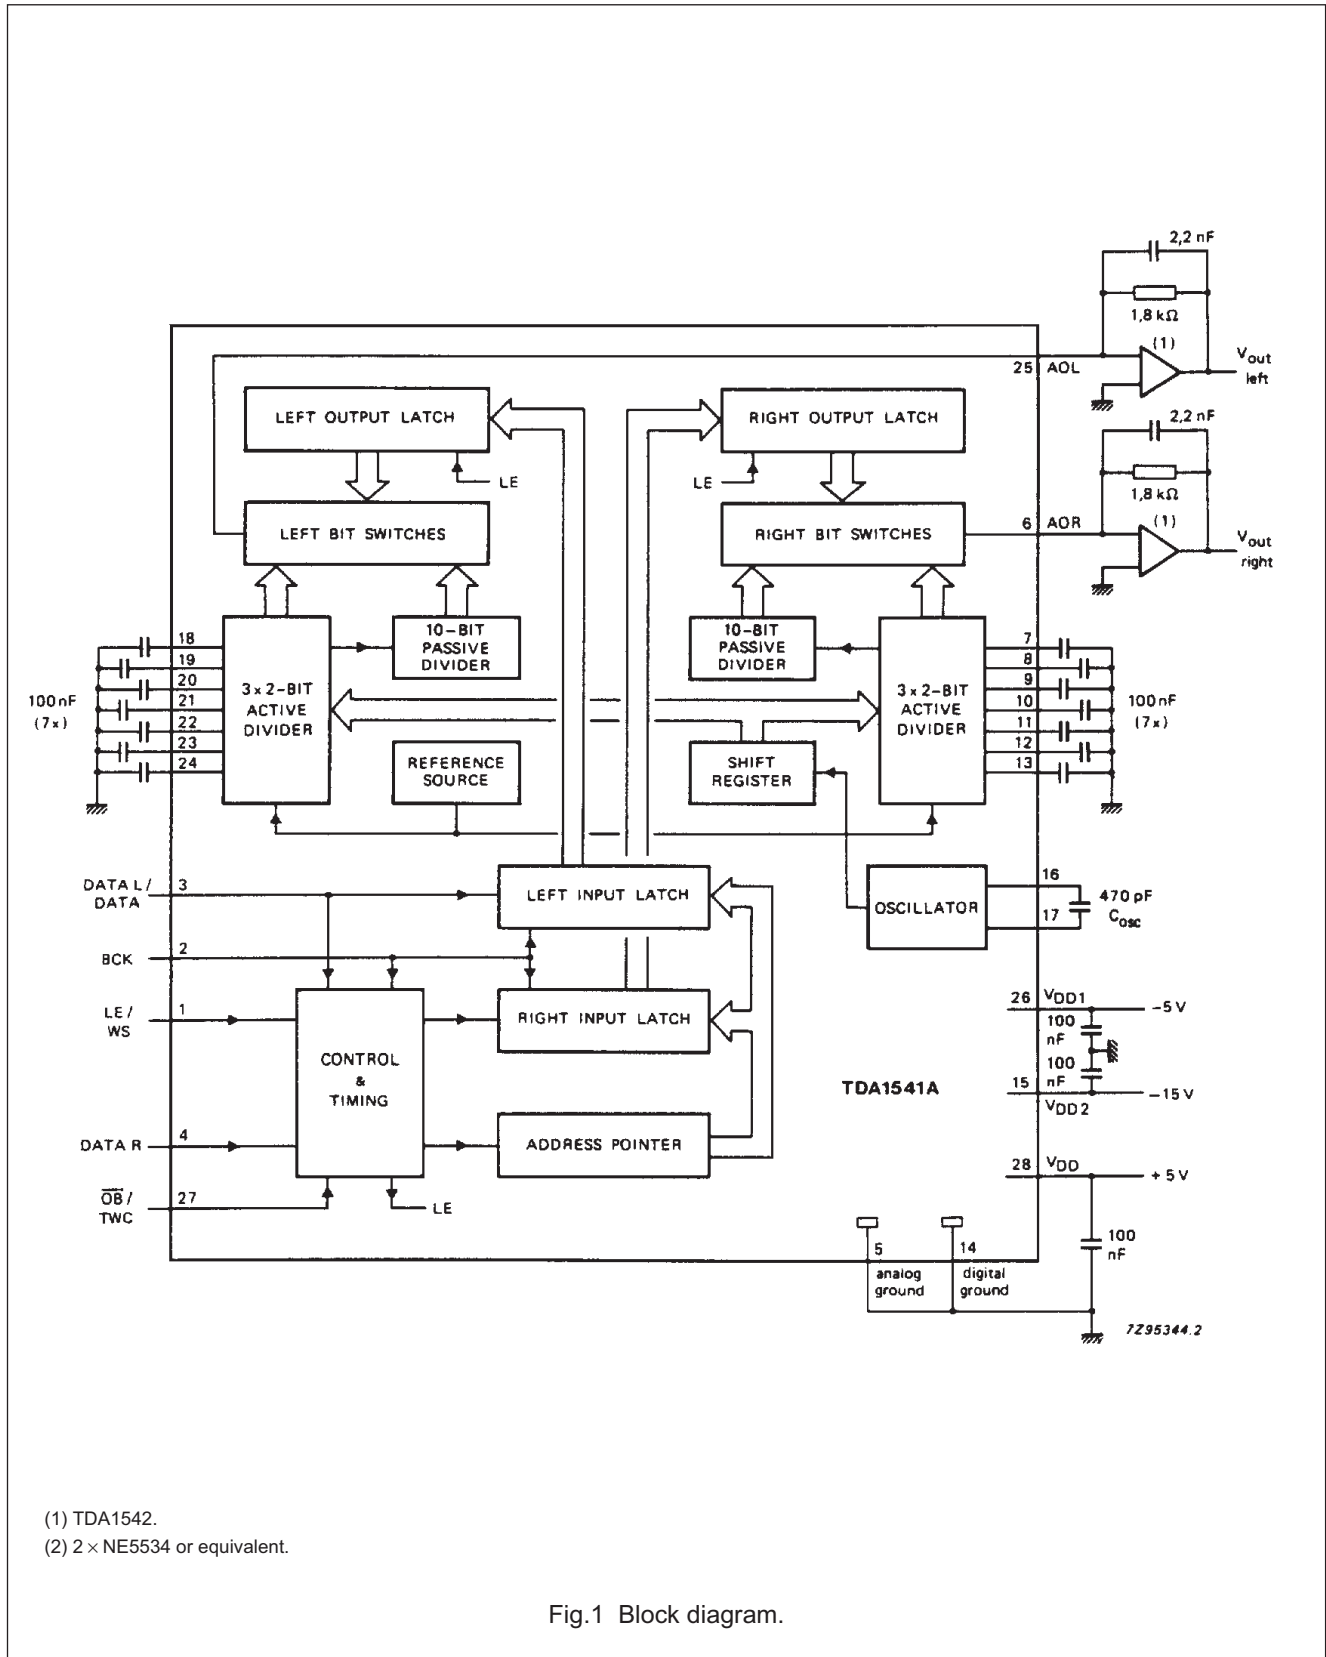

Stereo high performance 16-bit DAC

TDA1541A

(1) TDA1542.
 (2) 2 × NE5534 or equivalent.

Fig.1 Block diagram.