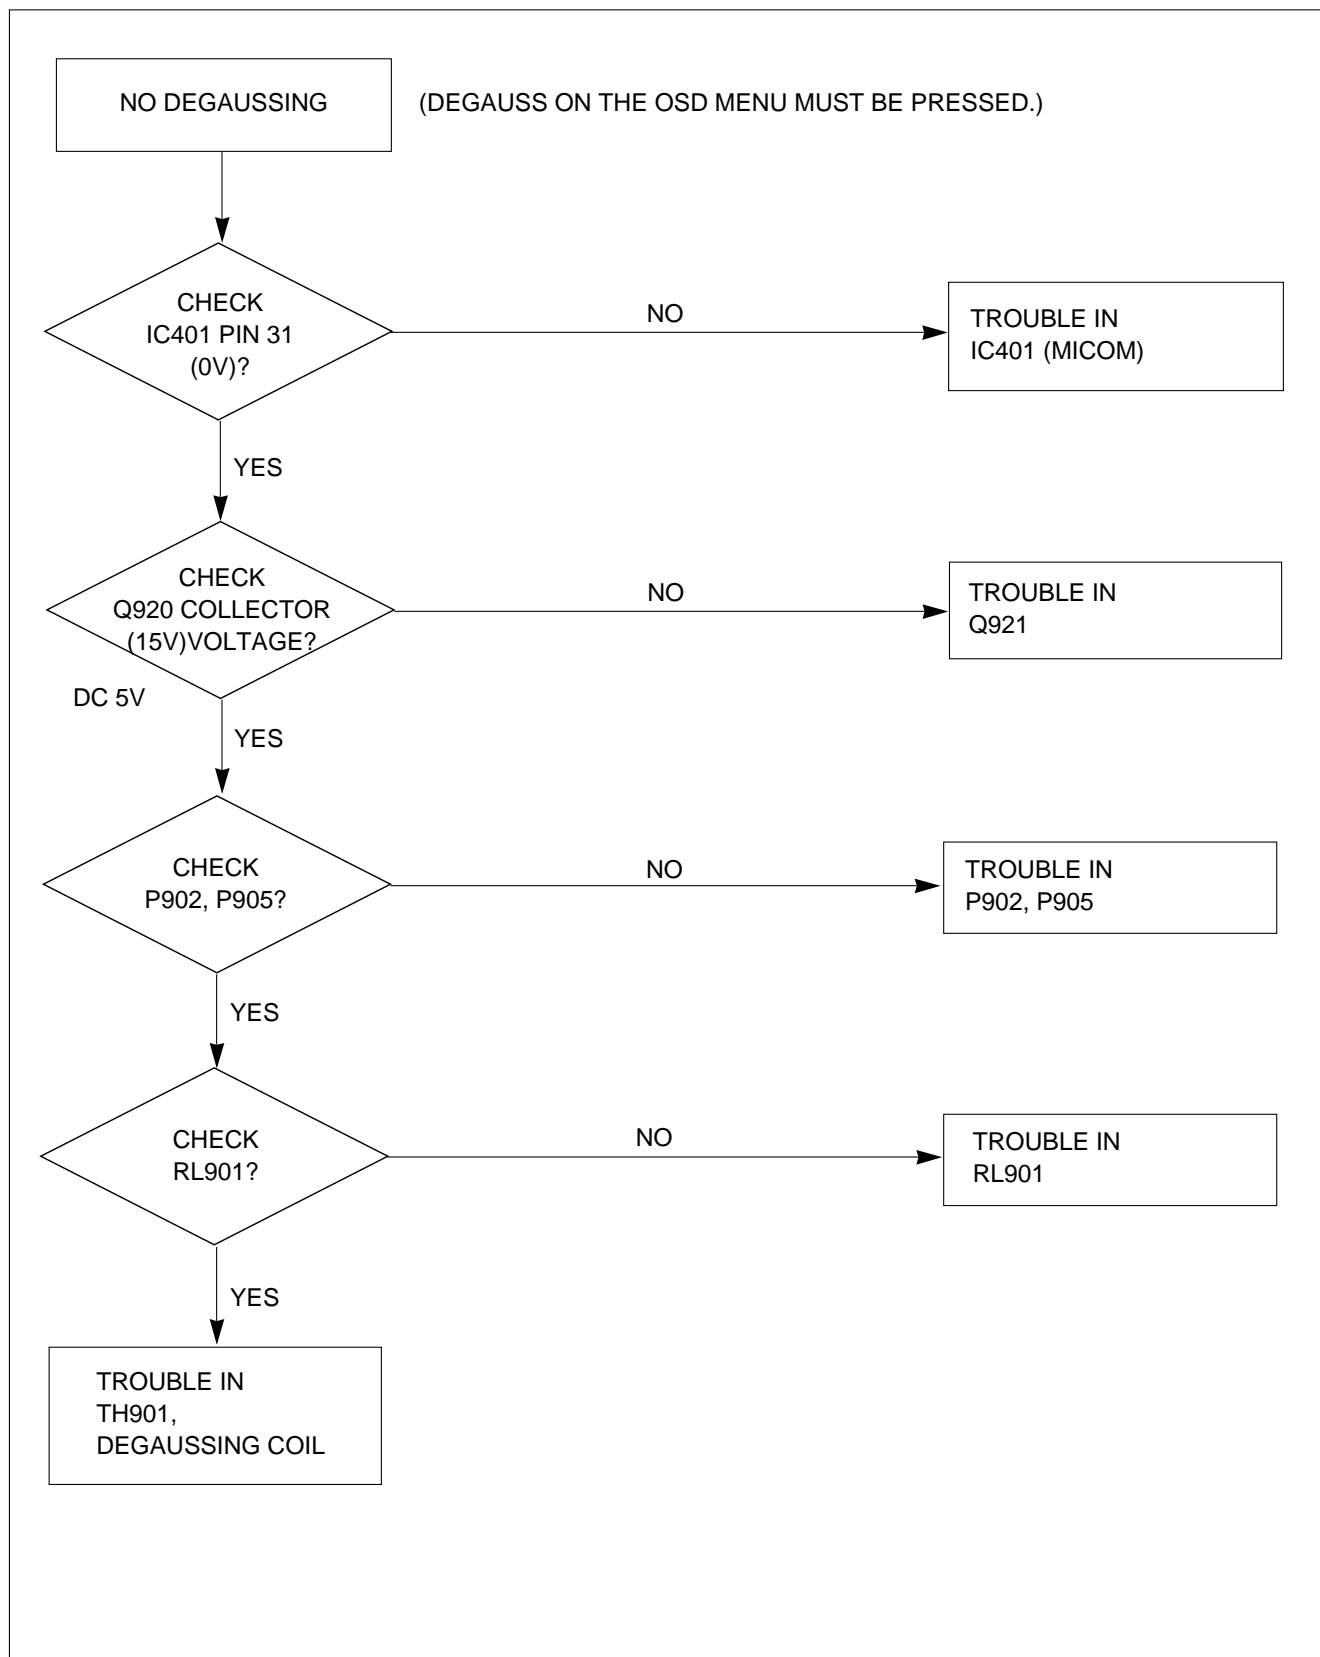

5. NO VERTICAL DEFLECTION

6. TROUBLE IN OSD

7. TROUBLE IN DPM

DPM TABLE

Mode \ Item	DPMS	DPMF	LED
NORMAL	H	H	GREEN
STAND-BY	L	H	AMBER
SUSPEND	L	H	AMBER
OFF	L	L	AMBER

8. NO DEGAUSSING

9. NO TILT (NO ROTATION)