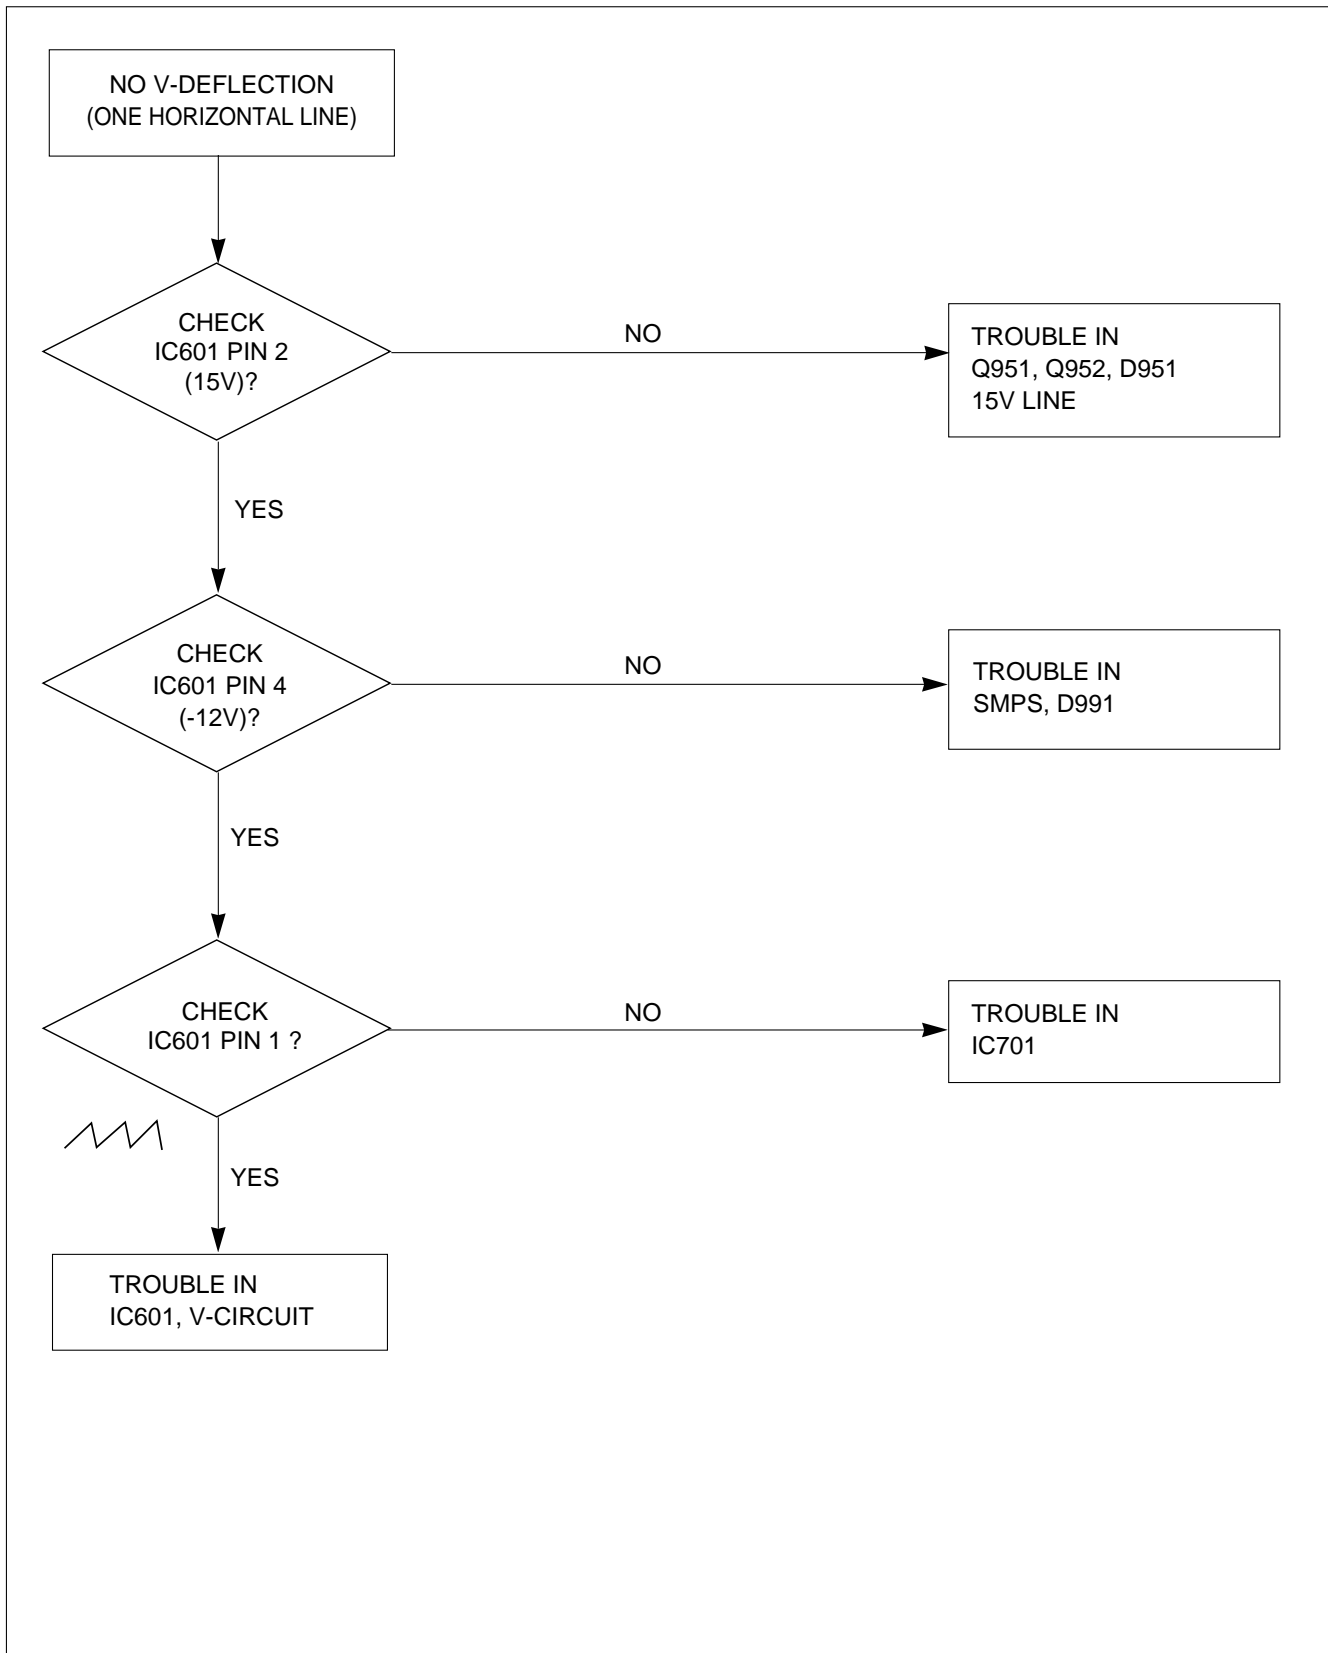

TROUBLESHOOTING GUIDE

1. NO POWER

2. NO CHARACTER

3. NO RASTER

4. TROUBLE IN H-LINEARITY

Cs SIGNAL TABLE

HORIZONTAL FREQUENCY(fh)	Cs0	Cs1	Cs2	Cs3	Cs4
66K ~ 39K	H	H	H	H	H
63K ~ 66K	H	H	L	H	H
57K ~ 63K	H	L	H	H	H
49K ~ 57K	H	L	L	H	H
46K ~ 49K	L	H	H	H	H
43K ~ 46K	L	L	H	H	H
36K ~ 43K	L	H	H	L	H
33K ~ 36K	L	H	H	L	L
30K ~ 33K	L	L	L	L	L

5. NO VERTICAL DEFLECTION

6. TROUBLE IN OSD

7. TROUBLE IN DPM

DPM TABLE

Mode \ Item	DPMS	DPMF	LED
NORMAL	H	H	GREEN
STAND-BY	L	H	AMBER
SUSPEND	L	H	AMBER
OFF	L	L	AMBER

8. NO DEGAUSSING

9. NO TILT (NO ROTATION)