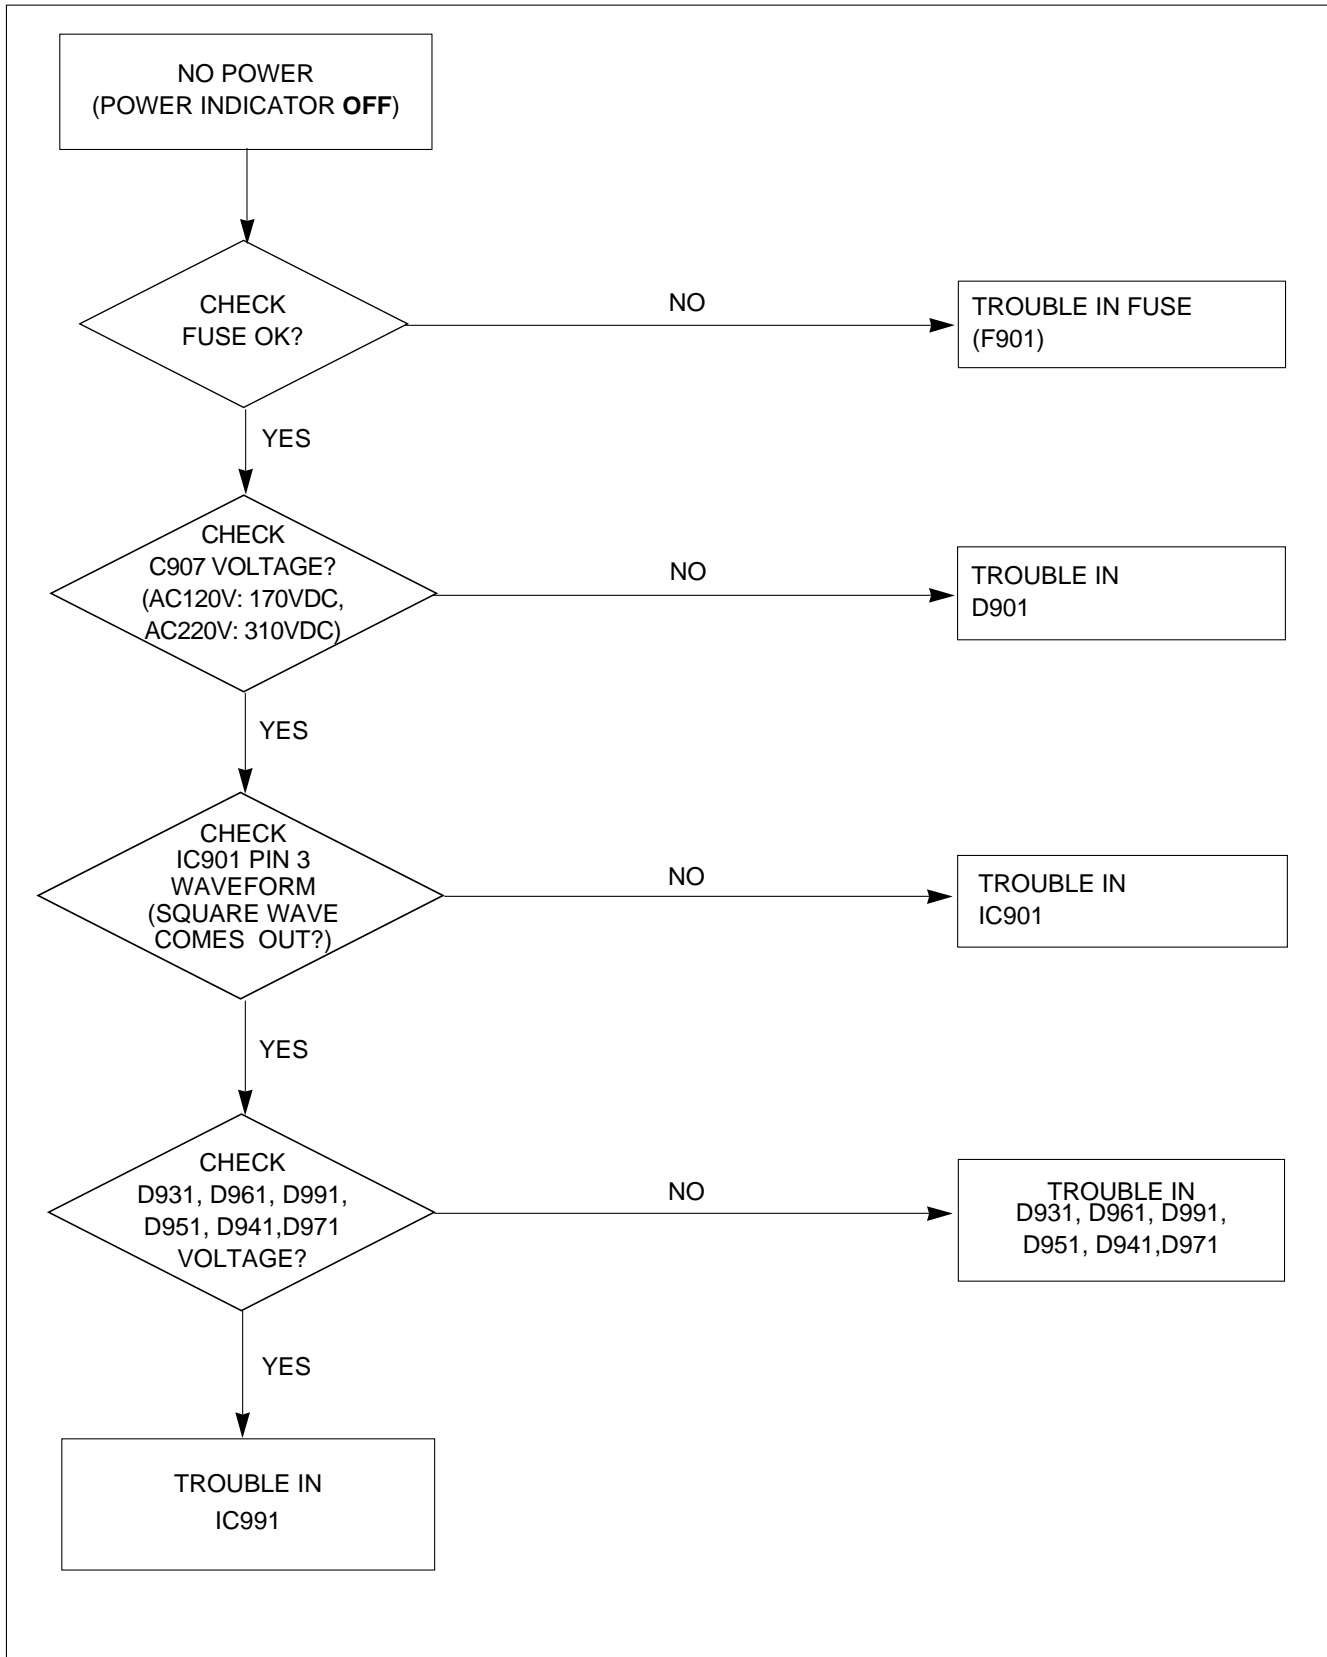

TROUBLESHOOTING GUIDE

1. NO POWER

2. NO CHARACTER

3. NO RASTER

4. TROUBLE IN H-LINEARITY

Cs SIGNAL TABLE

HORIZONTAL FREQUENCY(fh)	Cs0	Cs1	Cs2	Cs3	Cs4
66K ~ 39K	H	H	H	H	H
63K ~ 66K	H	H	L	H	H
57K ~ 63K	H	L	H	H	H
49K ~ 57K	H	L	L	H	H
46K ~ 49K	L	H	H	H	H
43K ~ 46K	L	L	H	H	H
36K ~ 43K	L	H	H	L	H
33K ~ 36K	L	H	H	L	L
30K ~ 33K	L	L	L	L	L

5. NO VERTICAL DEFLECTION

6. TROUBLE IN OSD

7. TROUBLE IN DPM

DPM TABLE

Mode \ Item	DPMS	DPMF	LED
NORMAL	H	H	GREEN
STAND-BY	L	H	AMBER
SUSPEND	L	H	AMBER
OFF	L	L	AMBER

8. NO DEGAUSSING

9. NO TILT (NO ROTATION)