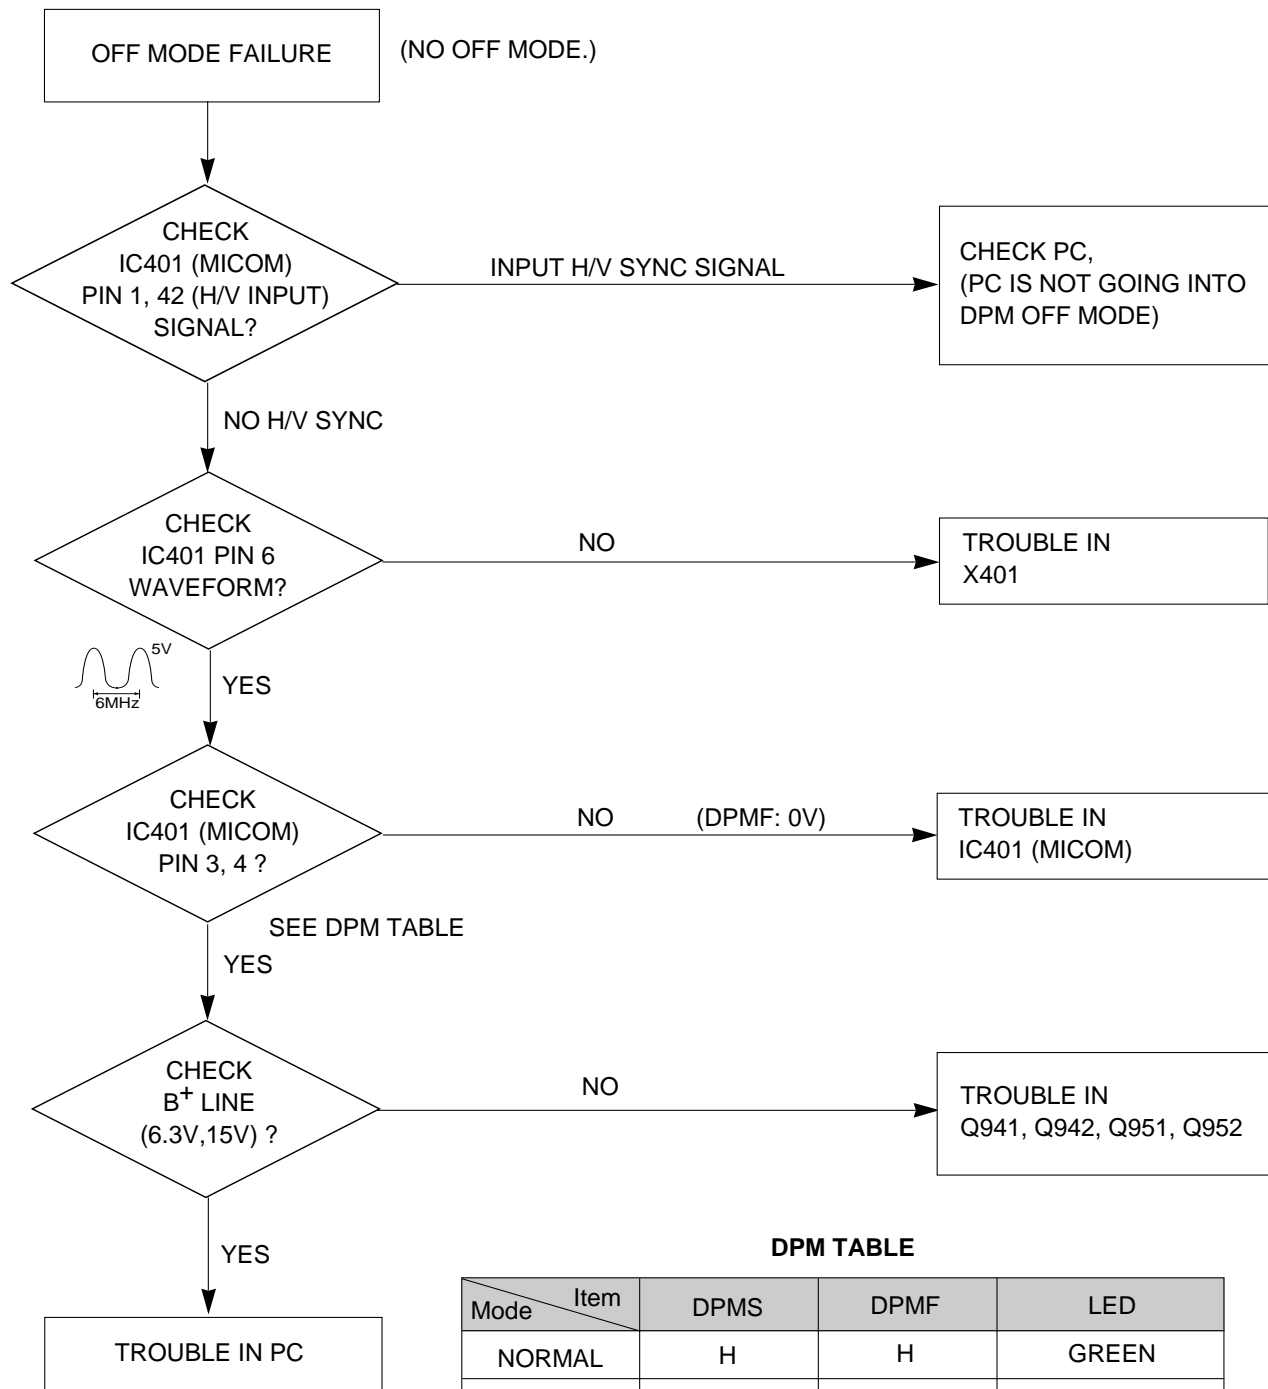

TROUBLESHOOTING GUIDE

1. NO POWER

2. NO CHARACTER

3. NO RASTER

4. TROUBLE IN H-LINEARITY

Cs SIGNAL TABLE

HORIZONTAL FREQUENCY(fh)	Cs0	Cs1	Cs2	Cs3	Cs4
66K ~ 39K	H	H	H	H	H
63K ~ 66K	H	H	L	H	H
57K ~ 63K	H	L	H	H	H
49K ~ 57K	H	L	L	H	H
46K ~ 49K	L	H	H	H	H
43K ~ 46K	L	L	H	H	H
36K ~ 43K	L	H	H	L	H
33K ~ 36K	L	H	H	L	L
30K ~ 33K	L	L	L	L	L

5. NO VERTICAL DEFLECTION

6. TROUBLE IN OSD

7. TROUBLE IN DPM

DPM TABLE

Mode \ Item	DPMS	DPMF	LED
NORMAL	H	H	GREEN
STAND-BY	L	H	AMBER
SUSPEND	L	H	AMBER
OFF	L	L	AMBER

8. NO DEGAUSSING

9. NO TILT (NO ROTATION)