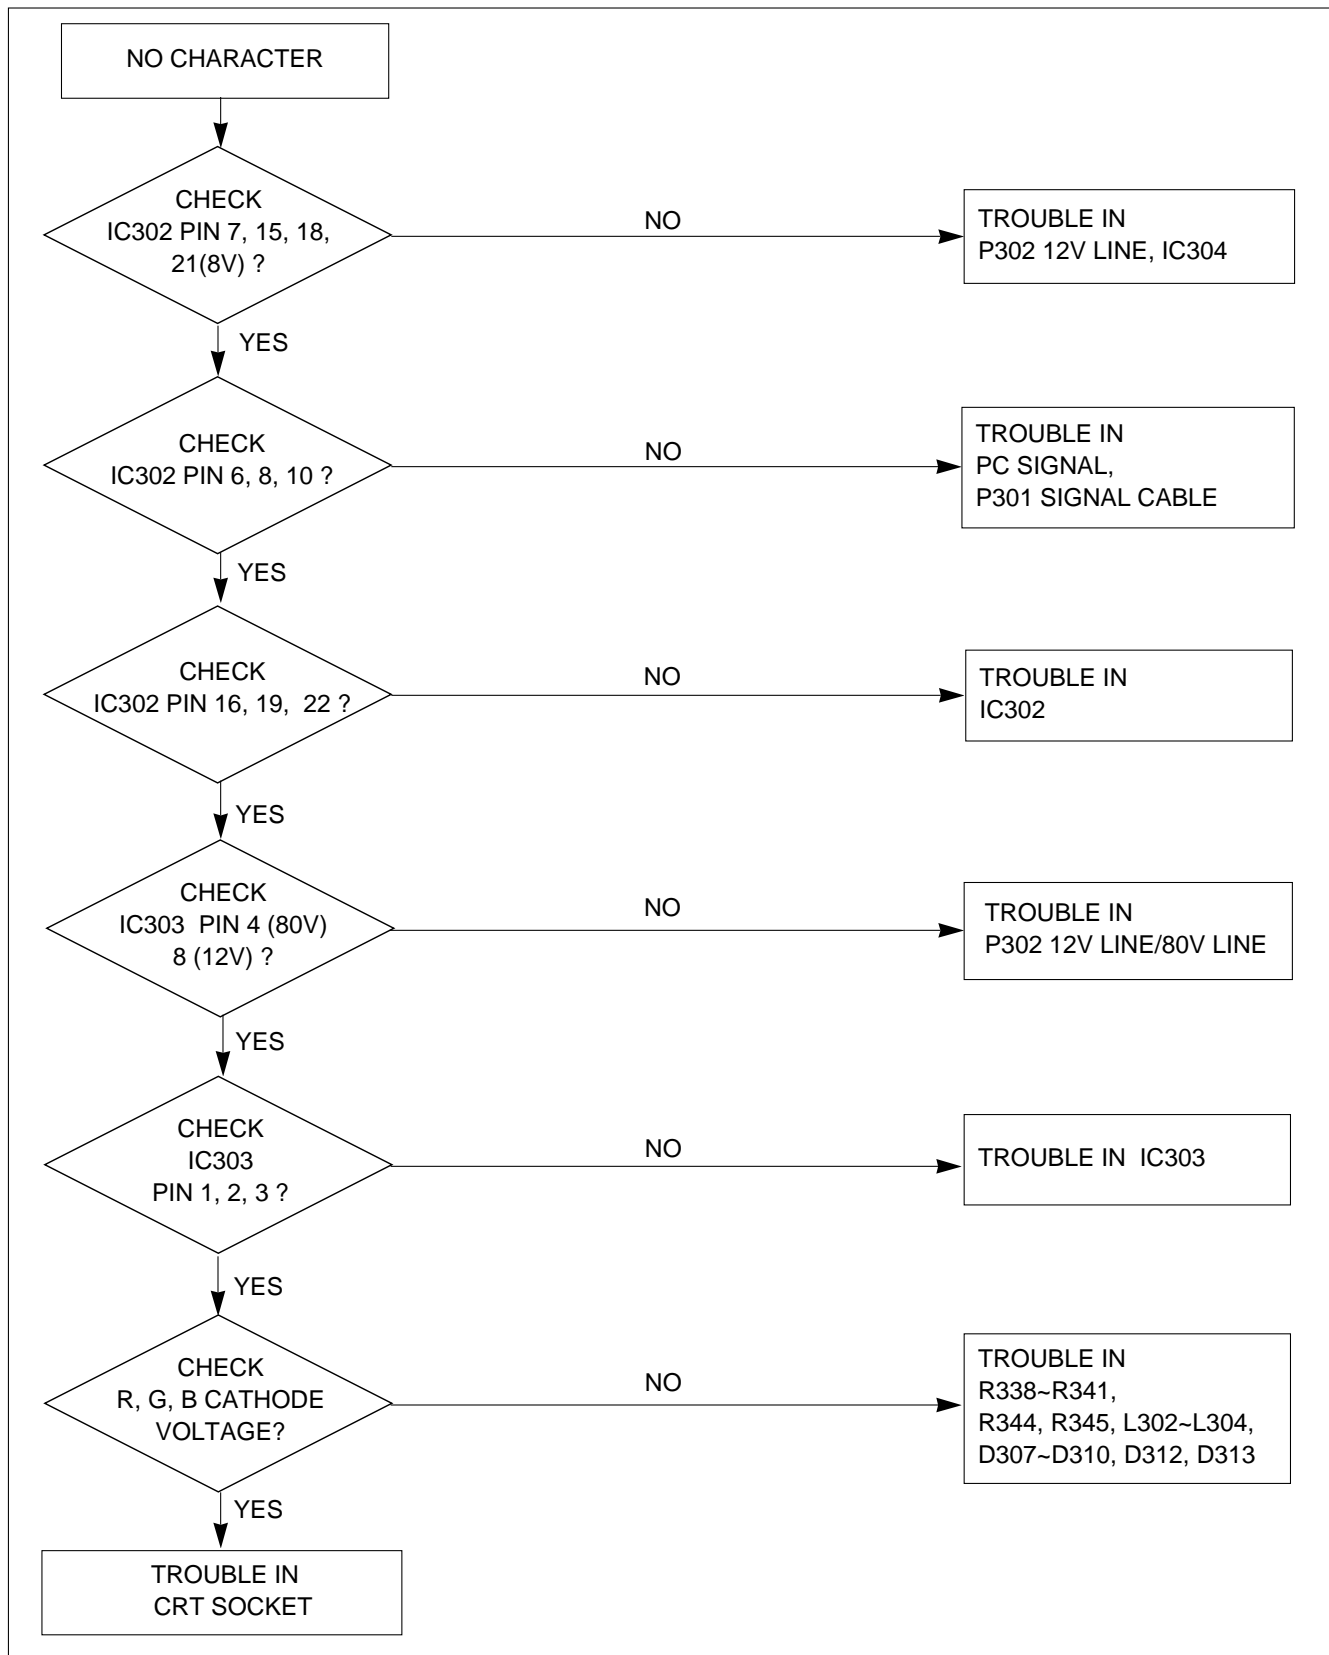

TROUBLESHOOTING GUIDE

1. NO POWER

2. NO CHARACTER

3. NO RASTER

4. TROUBLE IN H-LINEARITY

Cs SIGNAL TABLE

HORIZONTAL FREQUENCY(fh)	Cs0	Cs1	Cs2	Cs3	Cs4
66K ~ 39K	H	H	H	H	H
63K ~ 66K	H	H	L	H	H
57K ~ 63K	H	L	H	H	H
49K ~ 57K	H	L	L	H	H
46K ~ 49K	L	H	H	H	H
43K ~ 46K	L	L	H	H	H
36K ~ 43K	L	H	H	L	H
33K ~ 36K	L	H	H	L	L
30K ~ 33K	L	L	L	L	L

5. NO VERTICAL DEFLECTION

6. TROUBLE IN OSD

7. TROUBLE IN DPM

DPM TABLE

Mode \ Item	DPMS	DPMF	LED
NORMAL	H	H	GREEN
STAND-BY	L	H	AMBER
SUSPEND	L	H	AMBER
OFF	L	L	AMBER

8. NO DEGAUSSING

9. NO TILT (NO ROTATION)