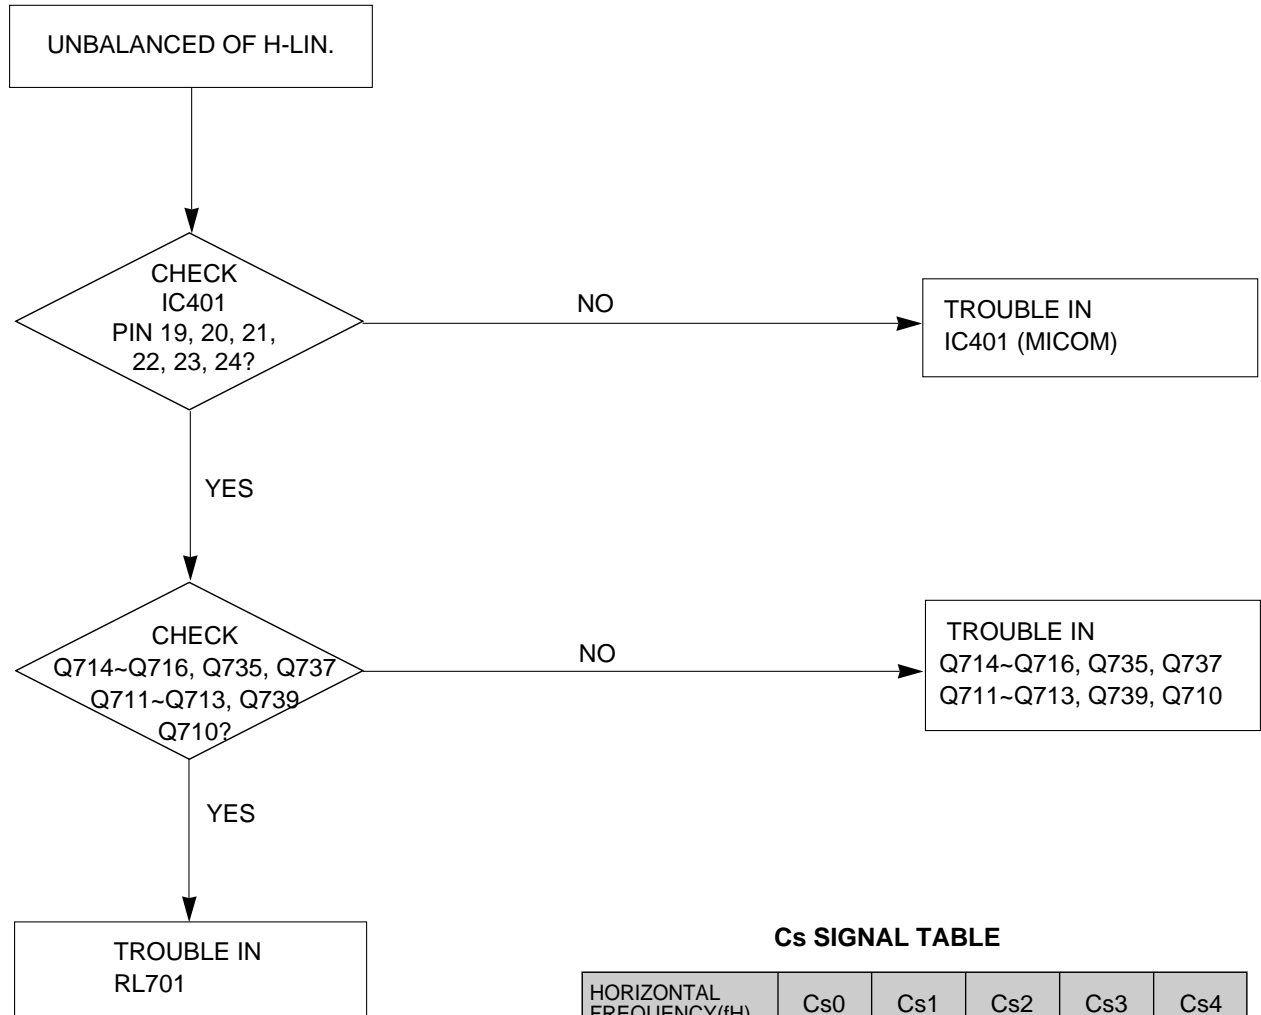

TROUBLESHOOTING GUIDE

1. NO POWER

2. NO CHARACTER

3. NO RASTER

4. TROUBLE IN H-LINEARITY

Cs SIGNAL TABLE

HORIZONTAL FREQUENCY(fh)	Cs0	Cs1	Cs2	Cs3	Cs4
66K ~ 39K	H	H	H	H	H
63K ~ 66K	H	H	L	H	H
57K ~ 63K	H	L	H	H	H
49K ~ 57K	H	L	L	H	H
46K ~ 49K	L	H	H	H	H
43K ~ 46K	L	L	H	H	H
36K ~ 43K	L	H	H	L	H
33K ~ 36K	L	H	H	L	L
30K ~ 33K	L	L	L	L	L

5. NO VERTICAL DEFLECTION

6. TROUBLE IN OSD

7. TROUBLE IN DPM

DPM TABLE

Mode \ Item	DPMS	DPMF	LED
NORMAL	H	H	GREEN
STAND-BY	L	H	AMBER
SUSPEND	L	H	AMBER
OFF	L	L	AMBER

8. NO DEGAUSSING

9. NO TILT (NO ROTATION)