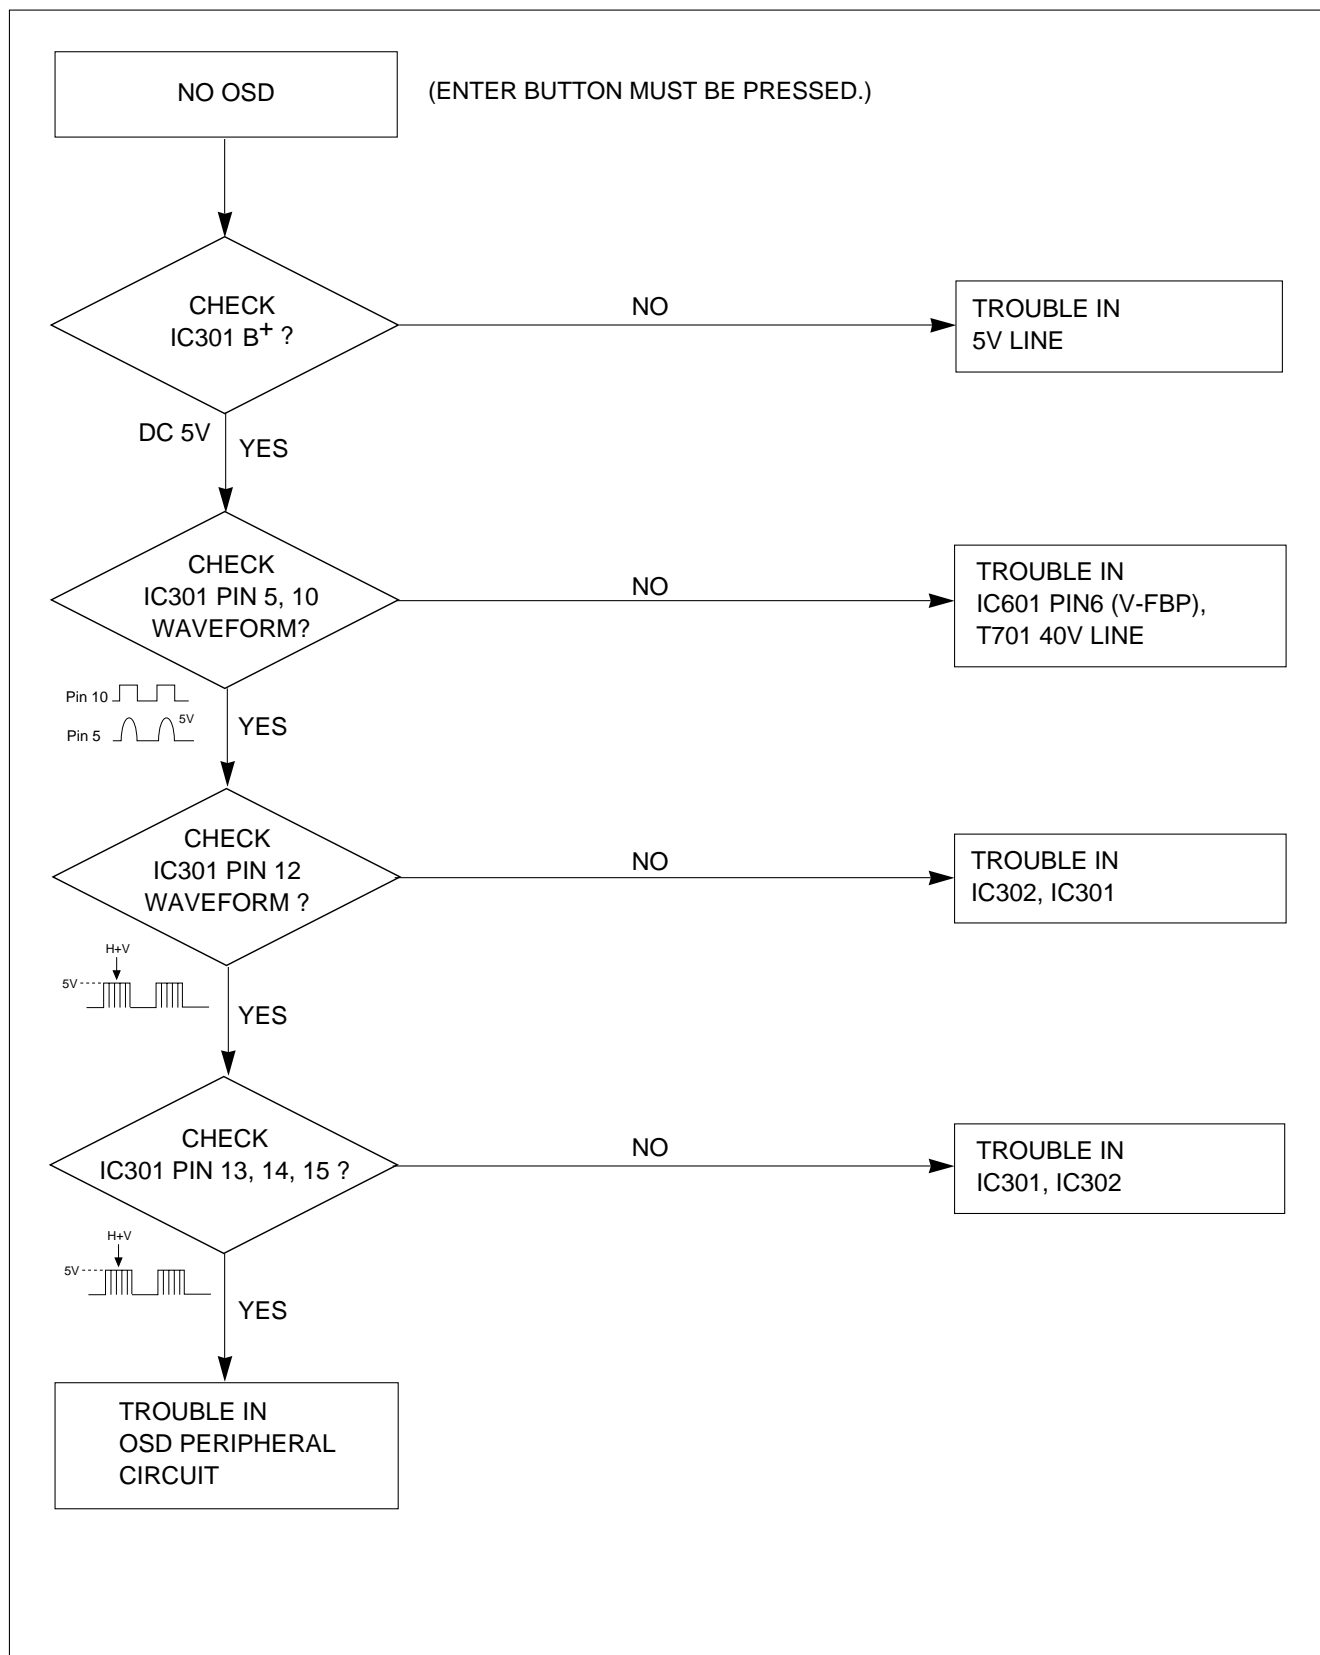

TROUBLESHOOTING GUIDE

1. NO POWER

2. NO CHARACTER

3. NO RASTER

4. TROUBLE IN H-LINEARITY

Cs SIGNAL TABLE

HORIZONTAL FREQUENCY(fh)	Cs0	Cs1	Cs2	Cs3	Cs4
66K ~ 39K	H	H	H	H	H
63K ~ 66K	H	H	L	H	H
57K ~ 63K	H	L	H	H	H
49K ~ 57K	H	L	L	H	H
46K ~ 49K	L	H	H	H	H
43K ~ 46K	L	L	H	H	H
36K ~ 43K	L	H	H	L	H
33K ~ 36K	L	H	H	L	L
30K ~ 33K	L	L	L	L	L

5. NO VERTICAL DEFLECTION

6. TROUBLE IN OSD

7. TROUBLE IN DPM

DPM TABLE

Mode \ Item	DPMS	DPMF	LED
NORMAL	H	H	GREEN
STAND-BY	L	H	AMBER
SUSPEND	L	H	AMBER
OFF	L	L	AMBER

8. NO DEGAUSSING

9. NO TILT (NO ROTATION)