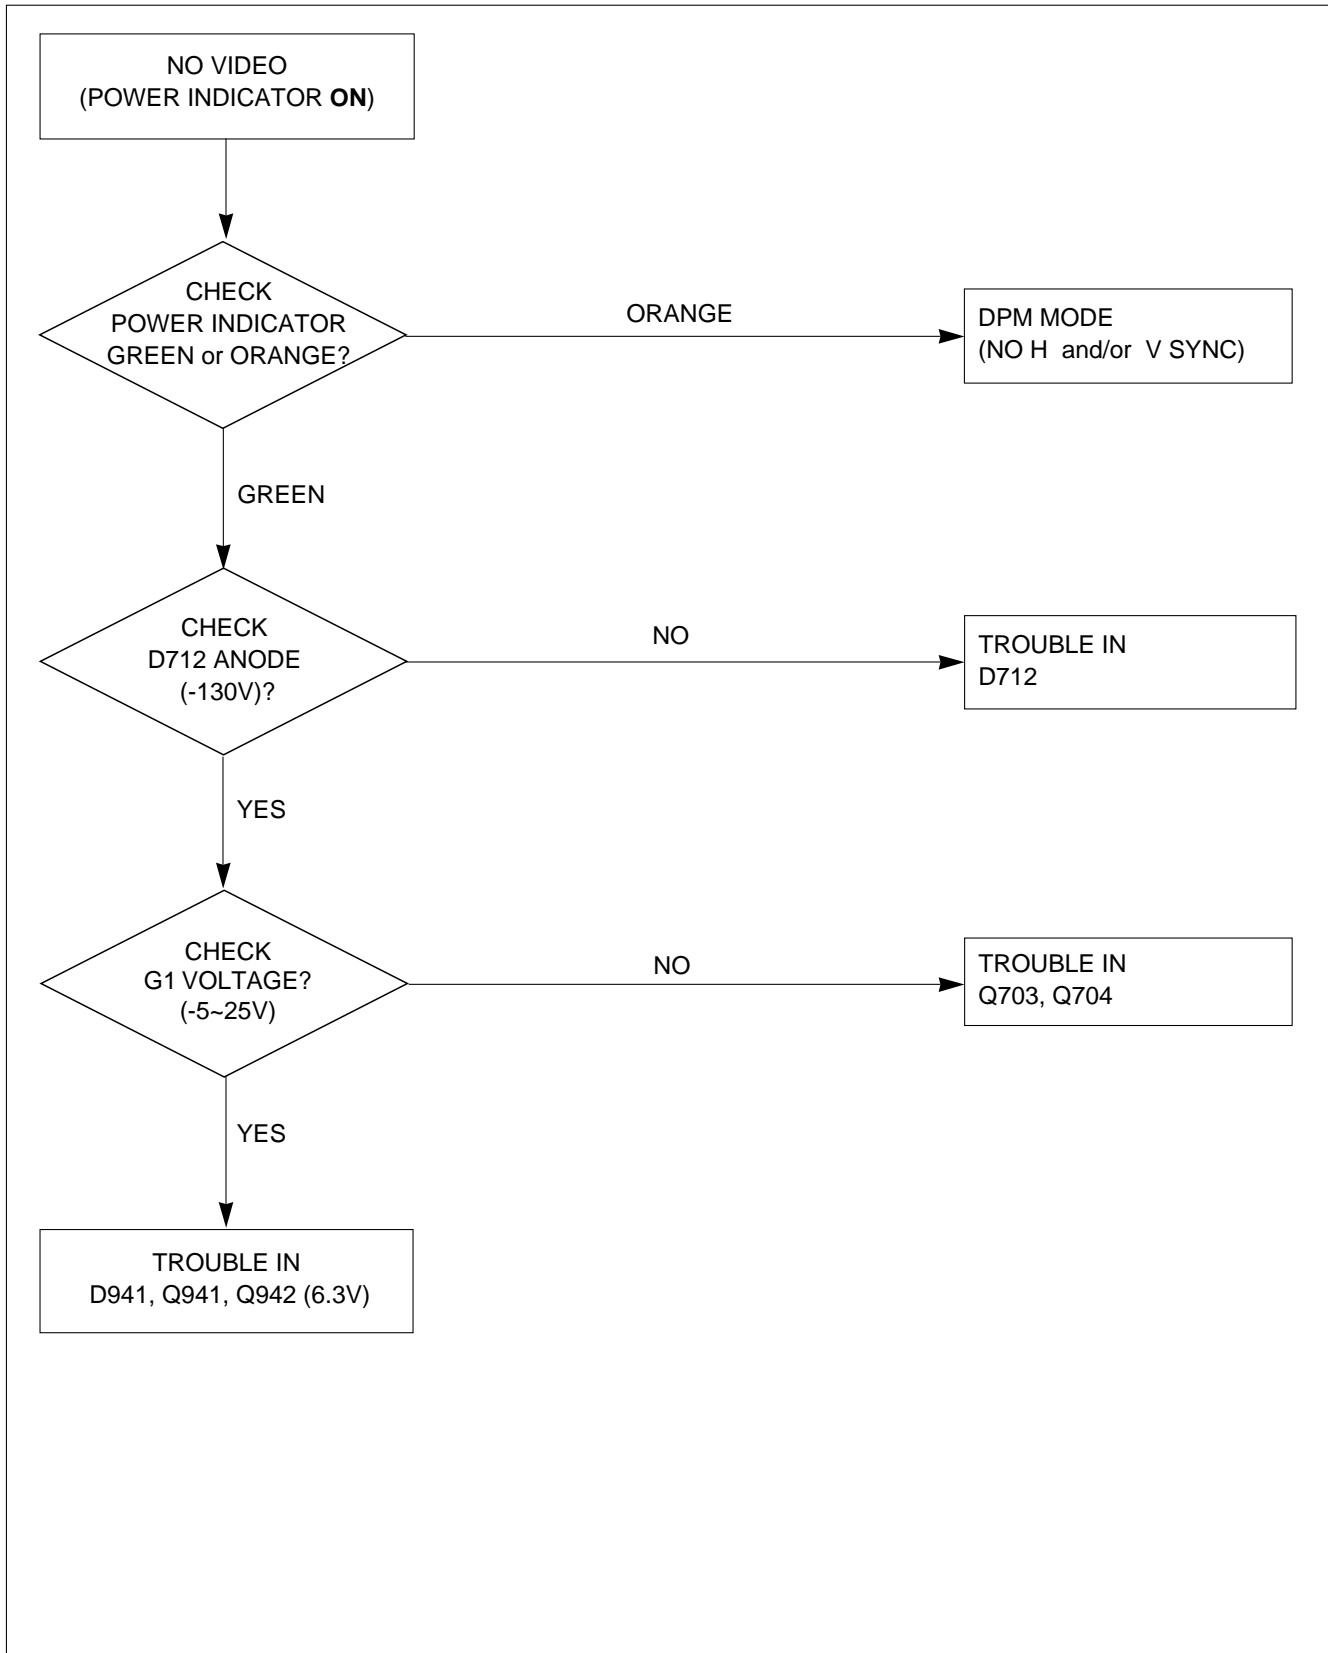

TROUBLESHOOTING GUIDE

1. NO POWER

2. NO CHARACTER

3. NO RASTER

4. TROUBLE IN H-LINEARITY

Cs SIGNAL TABLE

HORIZONTAL FREQUENCY(fh)	Cs0	Cs1	Cs2	Cs3	Cs4
66K ~ 39K	H	H	H	H	H
63K ~ 66K	H	H	L	H	H
57K ~ 63K	H	L	H	H	H
49K ~ 57K	H	L	L	H	H
46K ~ 49K	L	H	H	H	H
43K ~ 46K	L	L	H	H	H
36K ~ 43K	L	H	H	L	H
33K ~ 36K	L	H	H	L	L
30K ~ 33K	L	L	L	L	L

5. NO VERTICAL DEFLECTION

6. TROUBLE IN OSD

7. TROUBLE IN DPM

DPM TABLE

Mode \ Item	DPMS	DPMF	LED
NORMAL	H	H	GREEN
STAND-BY	L	H	AMBER
SUSPEND	L	H	AMBER
OFF	L	L	AMBER

8. NO DEGAUSSING

9. NO TILT (NO ROTATION)