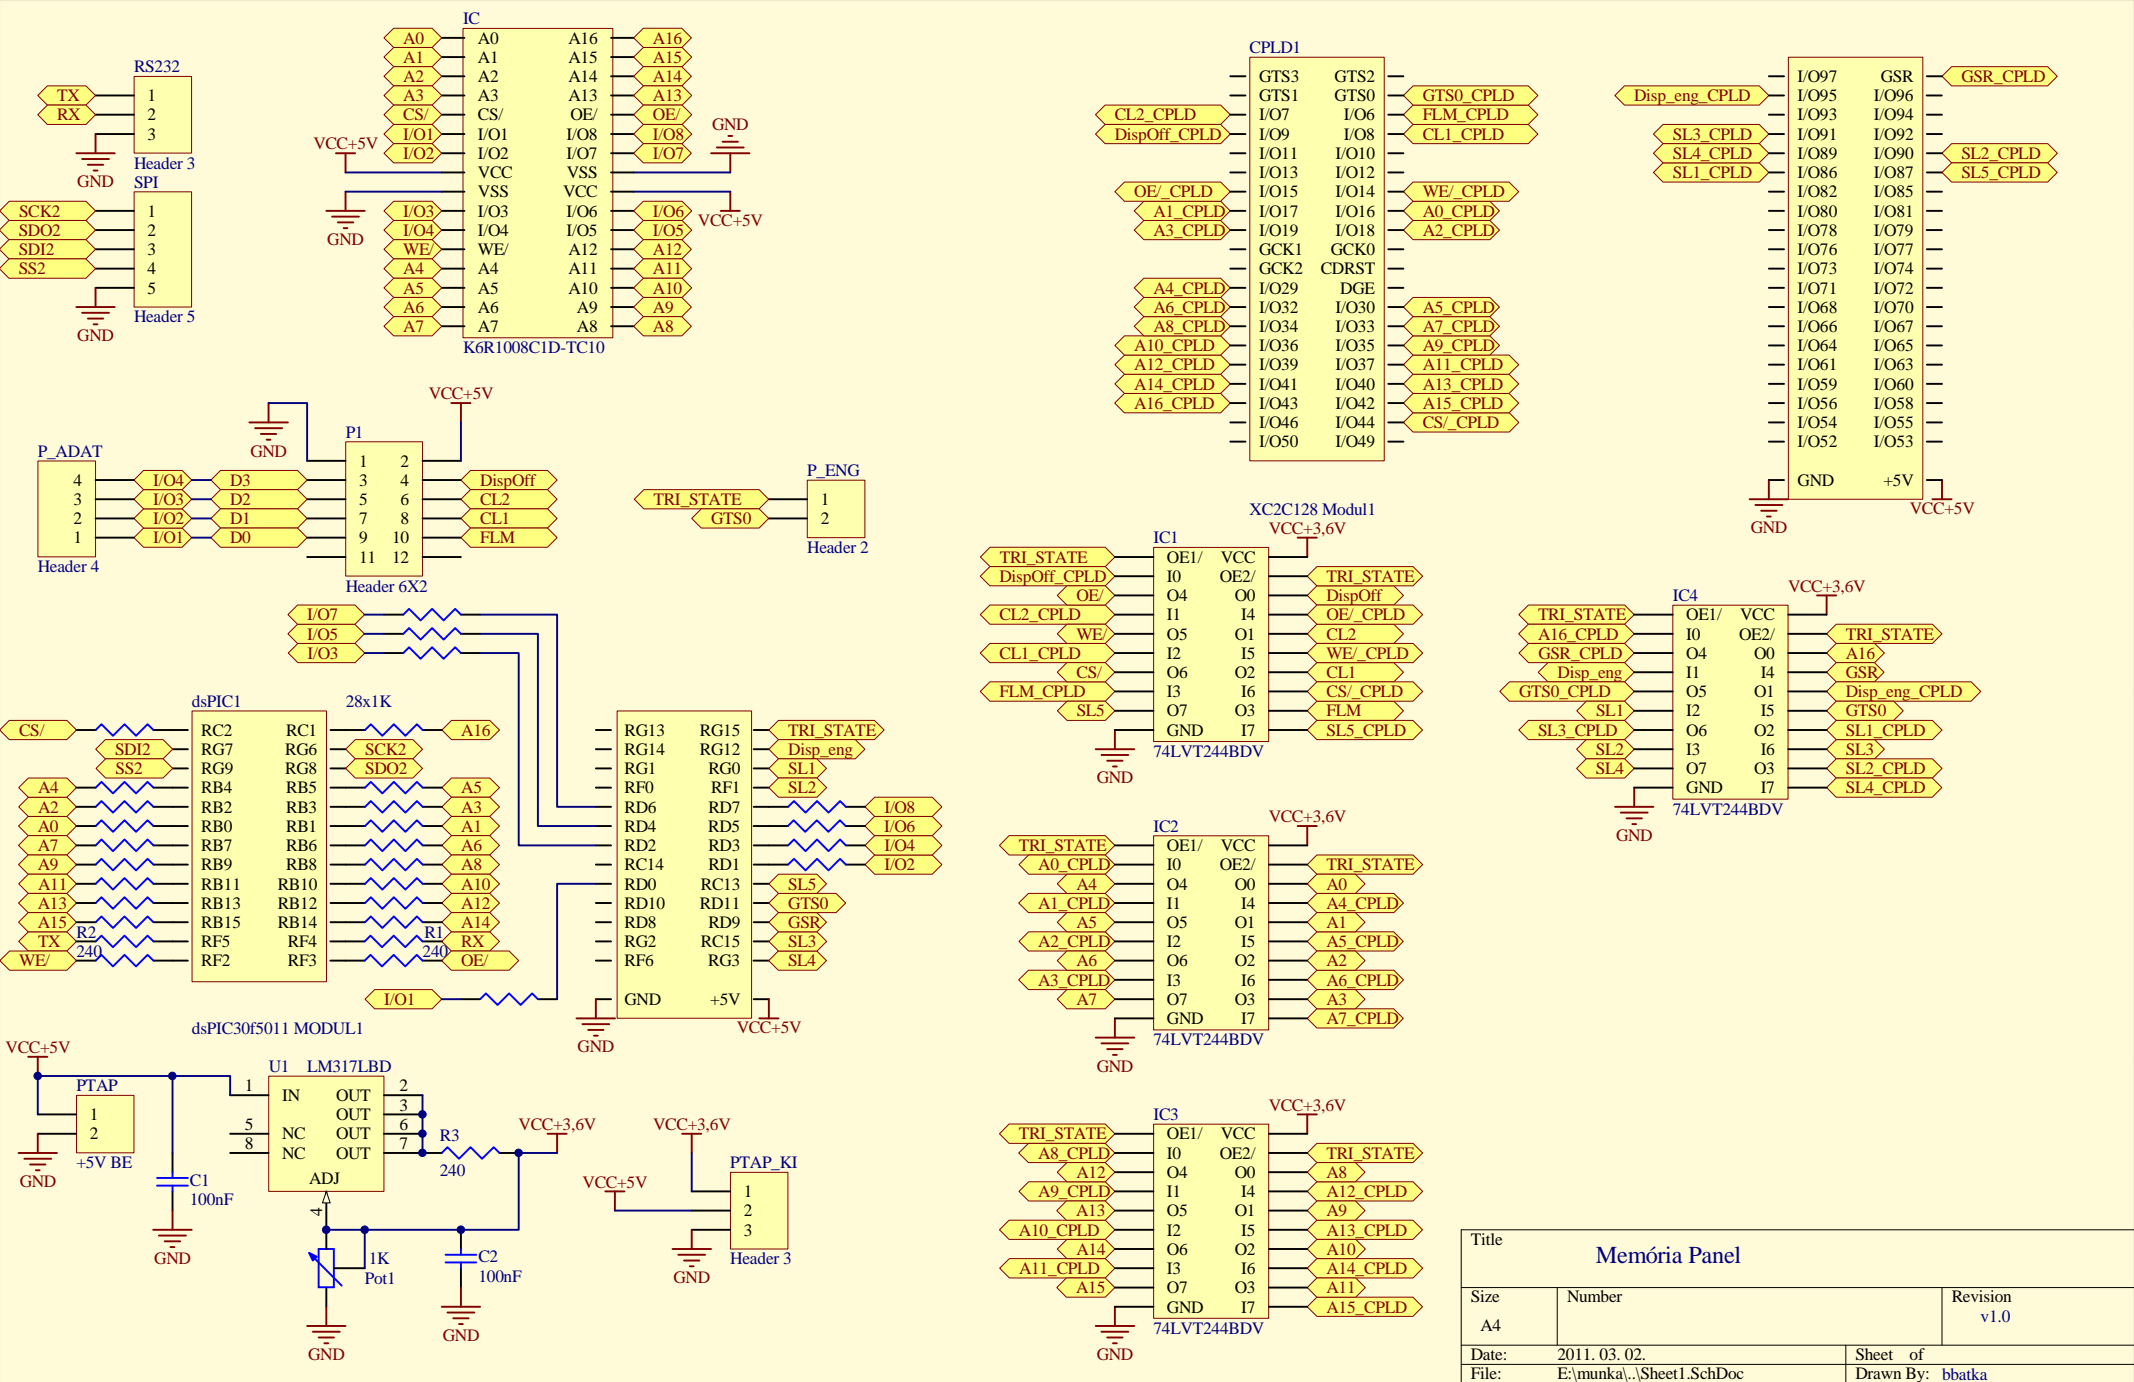

A

A

B

B

C

C

D

D

Title		
Memória Panel		
Size	Number	Revision
A4		v1.0
Date:	2011. 03. 02.	Sheet of
File:	E:\munka\...\Sheet1.SchDoc	Drawn By: bbatka