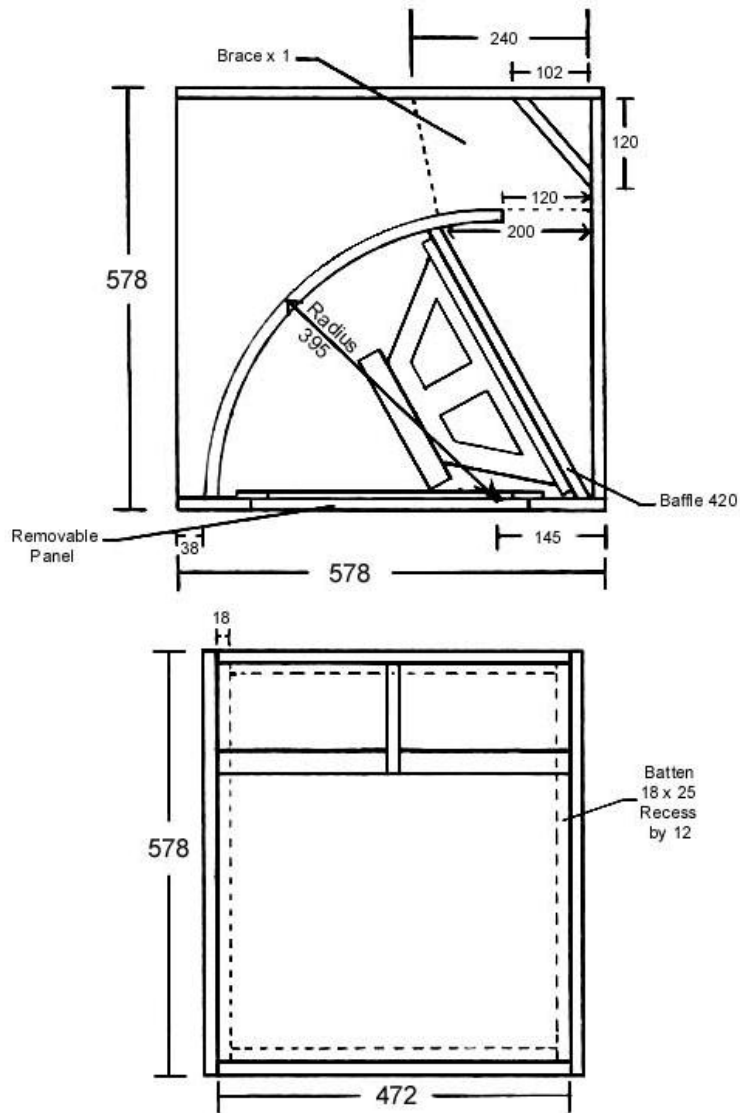

HD 15 Horn

All measurements in mm

Designed for Hard Dance Music. Use in stacks of at least 6 bins.

Offers bass from 52 - 180Hz
 Very good transient response
 No subs so could be used with
 18 or 21 reflex for other music