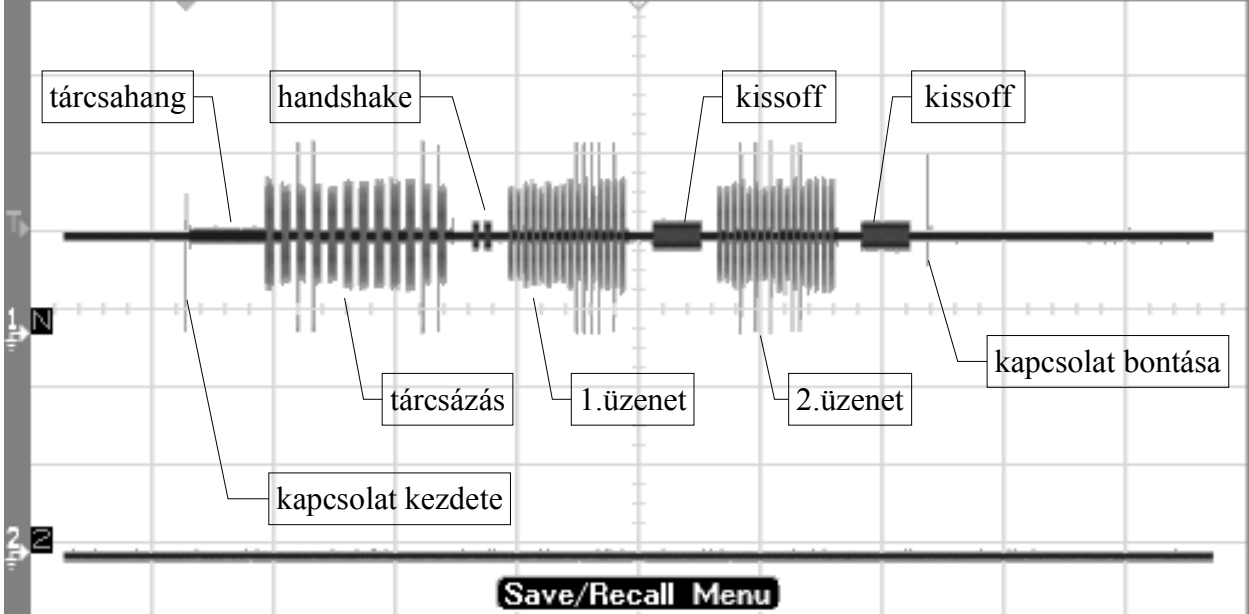

1 2.00V/ 2 2.00V/ 7.44s 2.00s/ Stop f 1 2.65V

Save/Recall Menu

AutoSave trace and setup to file: QFILE_02

Press to AutoSave Save Recall Formats Default Setup