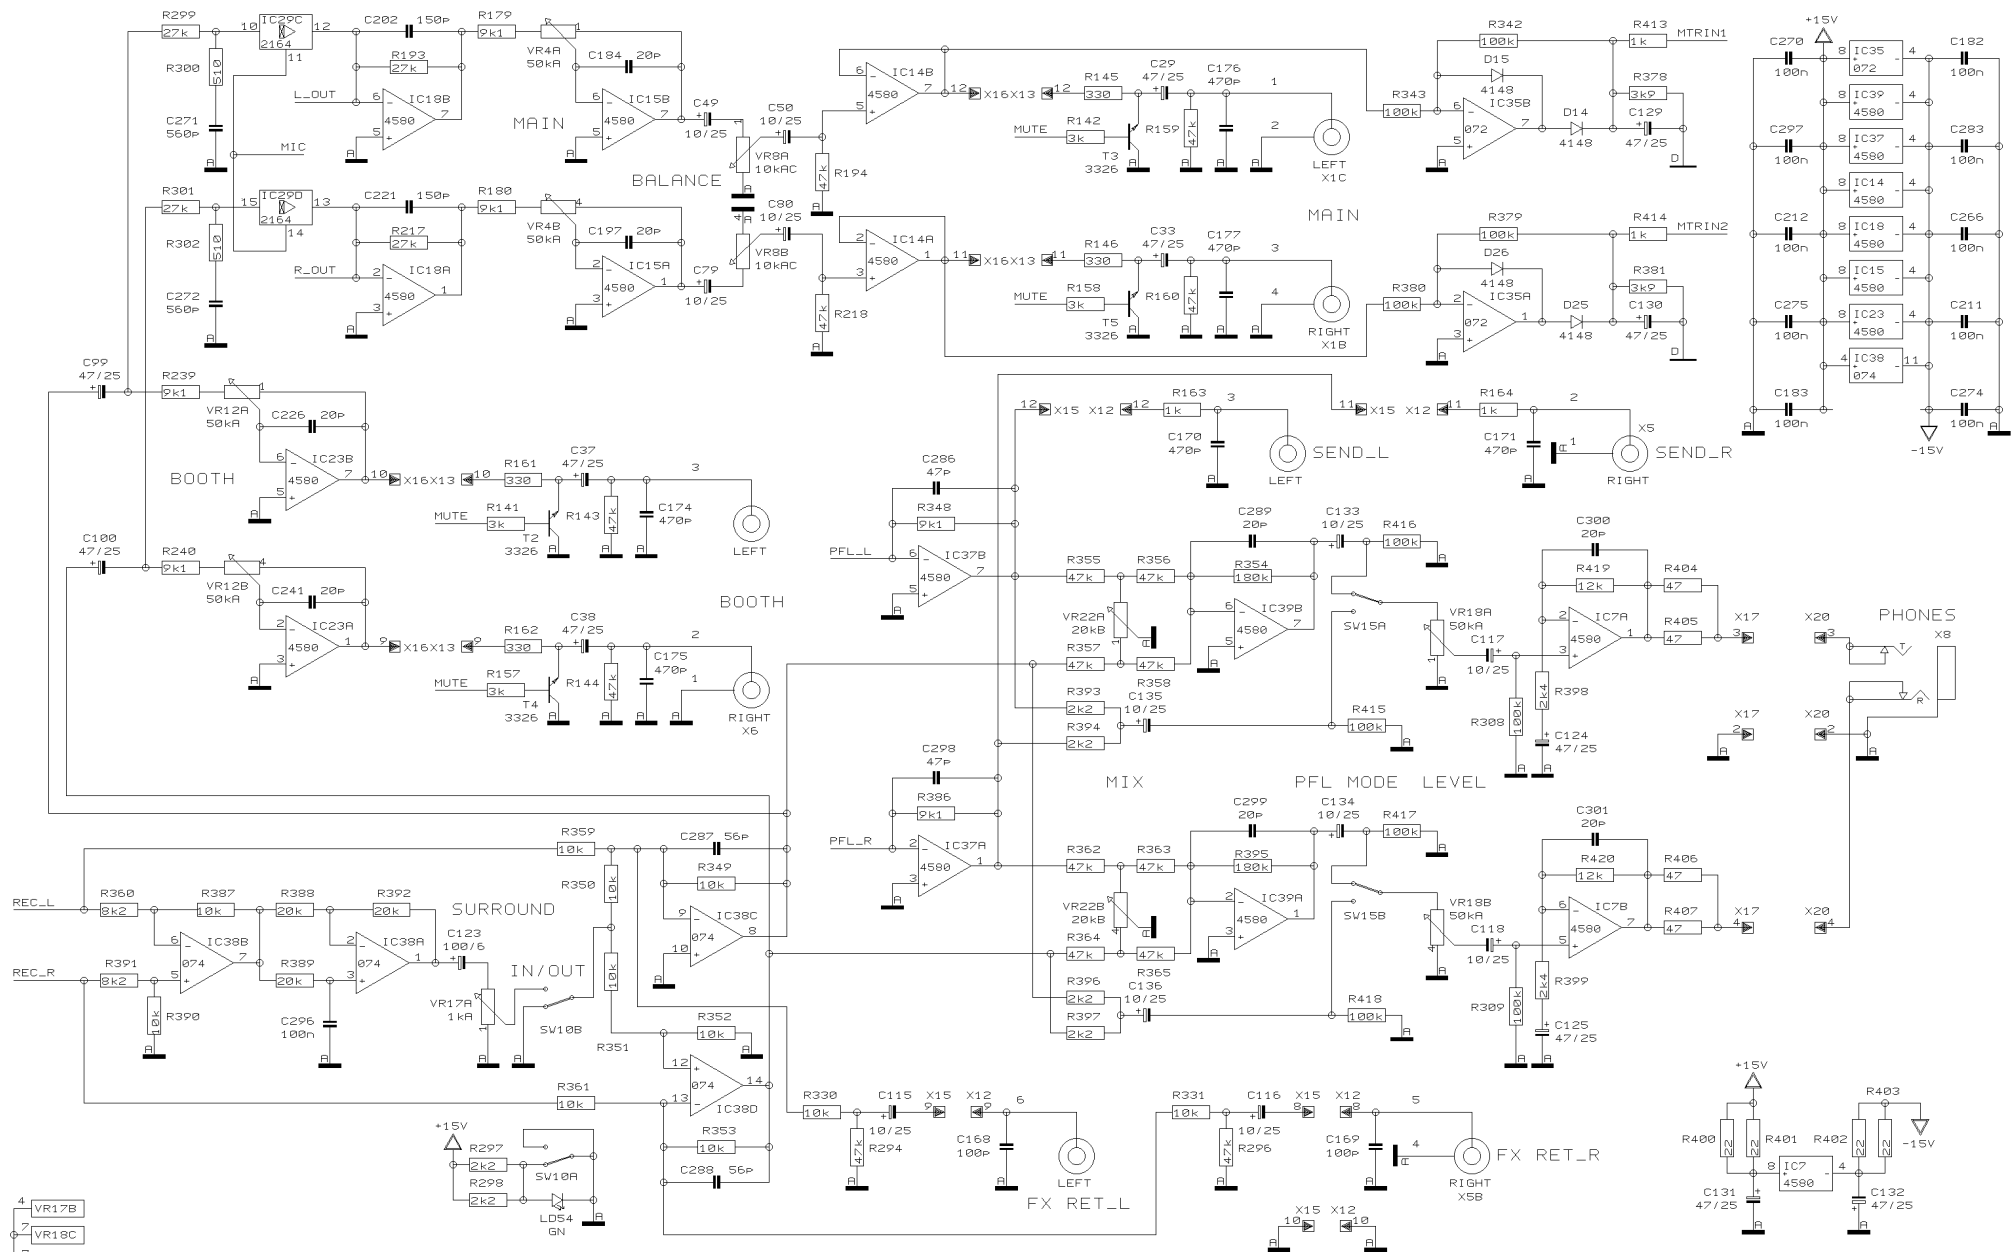

REVISIONS C (140501)

DRAWN BHK

CHECKED

DATE 04.04. 2
10:58

PROJECT
VMX300
PRO VCA MIXER
INPUT CHANNEL_1
SHEET 1 OF 7 SHEETS TOTAL

REVISIONS	C
DRAWN	BHK
CHECKED	
DATE	04.04. 2 10:58

PROJECT
VMX300
PRO VCA MIXER
INPUT CHANNEL_2
SHEET 2 OF 7 SHEETS TOTAL

REVISIONS C

DRAWN BHK

CHECKED

DATE 04.04. 2
10:59

PROJECT
VMX300
PRO VCA MIXER
INPUT CHANNEL_3

SHEET 3 OF 7 SHEETS TOTAL

REVISIONS

REVISIONS	C		
DRAWN	BHK	CHECKED	DATE 04.04. 2 10:59

PROJECT
VMX300
PRO VCA MIXER
XFADER & KILL CONTROL
SHEET 4 OF 7 SHEETS TOTAL

- 4 VR17B
- 7 VR18C
- 7 VR22C
- 7 VR8C
- 7 VR4C
- 7 VR12C

REVISIONS		C	
DRAWN	BHK	CHECKED	
DATE		04.04. 2	
		11:00	

PROJECT
VMX300
PRO VCA MIXER
MAIN SECTION
SHEET 5 OF 7 SHEETS TOTAL

REVISIONS
C

DRAWN BHK

CHECKED

DATE 04.04. 2
11:00

PROJECT
VMX300
PRO VCA MIXER
BEAT COUNTER / VU
SHEET 6 OF 7 SHEETS TOTAL

REVISIONS		C	
DRAWN	BHK	CHECKED	DATE 04.04. 2 11:01

PROJECT VMX300
 PRO VCA MIXER
 PRE-AMPS/PSU
 SHEET 7 OF 7 SHEETS TOTAL