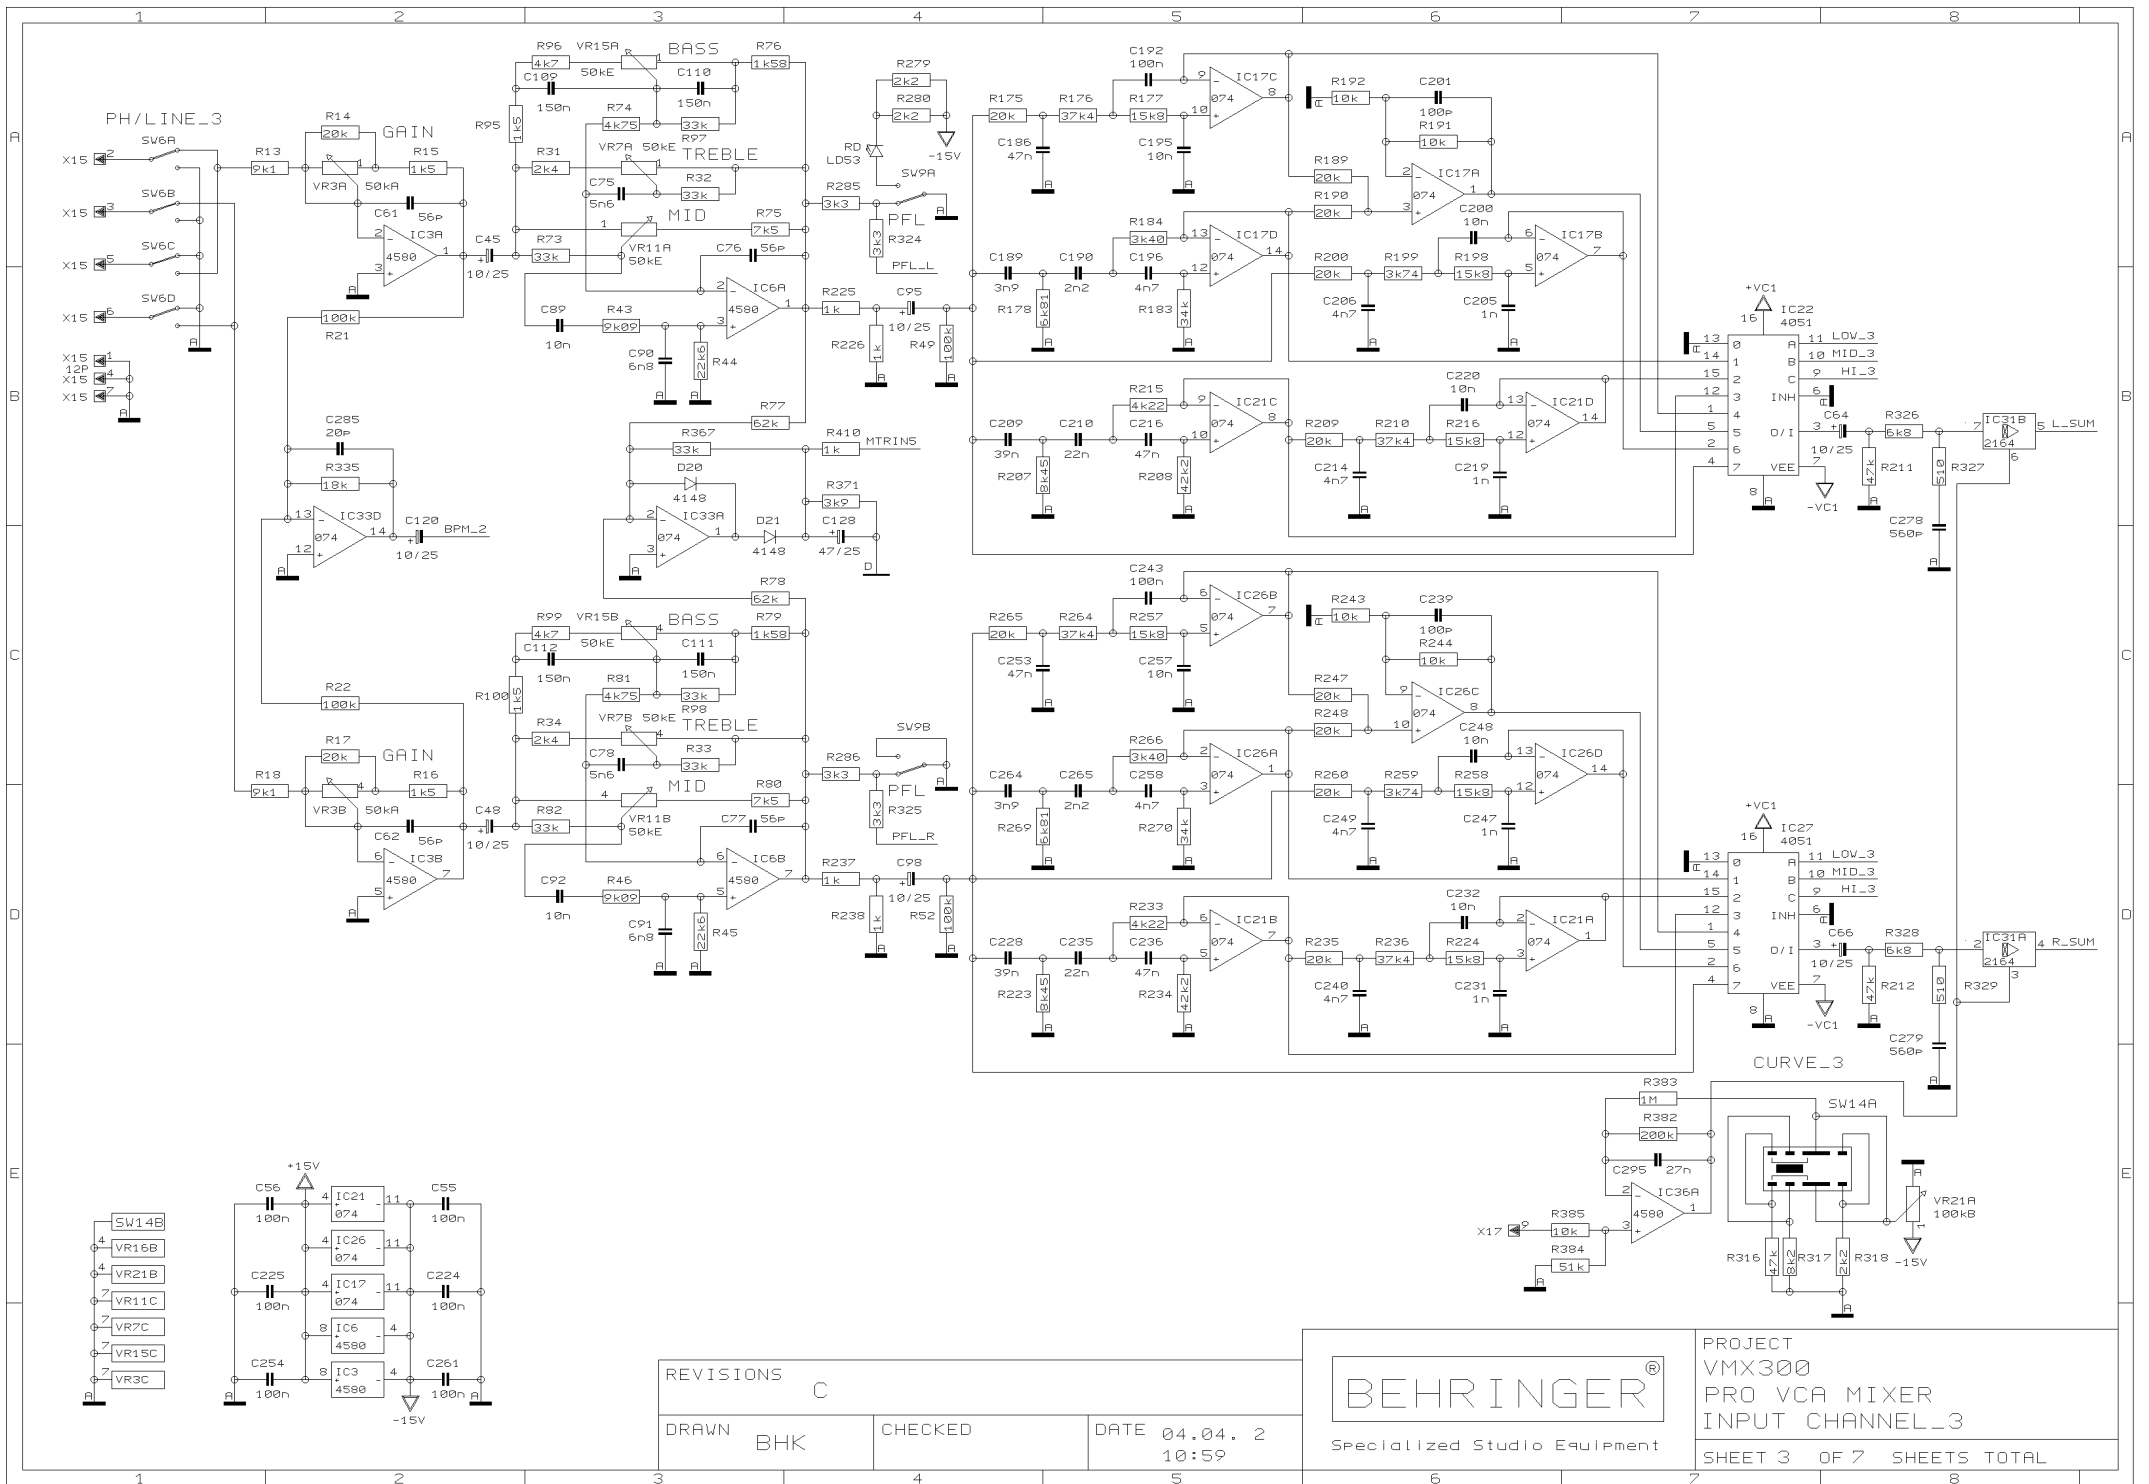

REVISIONS C (140501)

DRAWN BHK

CHECKED

DATE 04.04. 2
10:58

PROJECT
VMX300
PRO VCA MIXER
INPUT CHANNEL_1
SHEET 1 OF 7 SHEETS TOTAL

REVISIONS	C
DRAWN	BHK
CHECKED	
DATE	04.04. 2 10:58

PROJECT
VMX300
PRO VCA MIXER
INPUT CHANNEL_2
SHEET 2 OF 7 SHEETS TOTAL

REVISIONS C

DRAWN BHK

CHECKED

DATE 04.04. 2
10:59

PROJECT
VMX300
PRO VCA MIXER
INPUT CHANNEL_3

SHEET 3 OF 7 SHEETS TOTAL

REVISIONS

REVISIONS	C		
DRAWN	BHK	CHECKED	DATE 04.04. 2 10:59

PROJECT
VMX300
PRO VCA MIXER
XFADER & KILL CONTROL
SHEET 4 OF 7 SHEETS TOTAL

- 4 VR17B
- 7 VR18C
- 7 VR22C
- 7 VR8C
- 7 VR4C
- 7 VR12C

REVISIONS		C	
DRAWN	BHK	CHECKED	
DATE		04.04. 2	
		11:00	

PROJECT
VMX300
PRO VCA MIXER
MAIN SECTION
SHEET 5 OF 7 SHEETS TOTAL

REVISIONS
C

DRAWN BHK

CHECKED

DATE 04.04. 2
11:00

PROJECT
VMX300
PRO VCA MIXER
BEAT COUNTER / VU
SHEET 6 OF 7 SHEETS TOTAL

REVISIONS		C	
DRAWN	BHK	CHECKED	DATE 04.04. 2 11:01

PROJECT VMX300
 PRO VCA MIXER
 PRE-AMPS/PSU
 SHEET 7 OF 7 SHEETS TOTAL