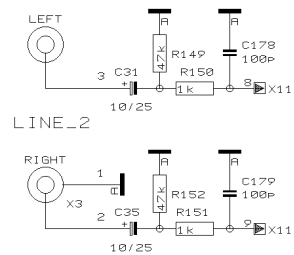

PROJECT
VMX300
PRO VCA MIXER
XFADER & KILL CONTROL
SHEET 4 OF 7 SHEETS TOTAL

- 4 VR17B
- 7 VR18C
- 7 VR22C
- 7 VR8C
- 7 VR4C
- 7 VR12C

REVISIONS		C	
DRAWN	BHK	CHECKED	
DATE		04.04. 2	
		11:00	

PROJECT
VMX300
PRO VCA MIXER
MAIN SECTION
SHEET 5 OF 7 SHEETS TOTAL

REVISIONS
C

DRAWN BHK

CHECKED

DATE 04.04. 2
11:00

PROJECT
VMX300
PRO VCA MIXER
BEAT COUNTER / VU
SHEET 6 OF 7 SHEETS TOTAL

REVISIONS		C	
DRAWN	BHK	CHECKED	DATE 04.04. 2 11:01

PROJECT VMX300
 PRO VCA MIXER
 PRE-AMPS/PSU
 SHEET 7 OF 7 SHEETS TOTAL