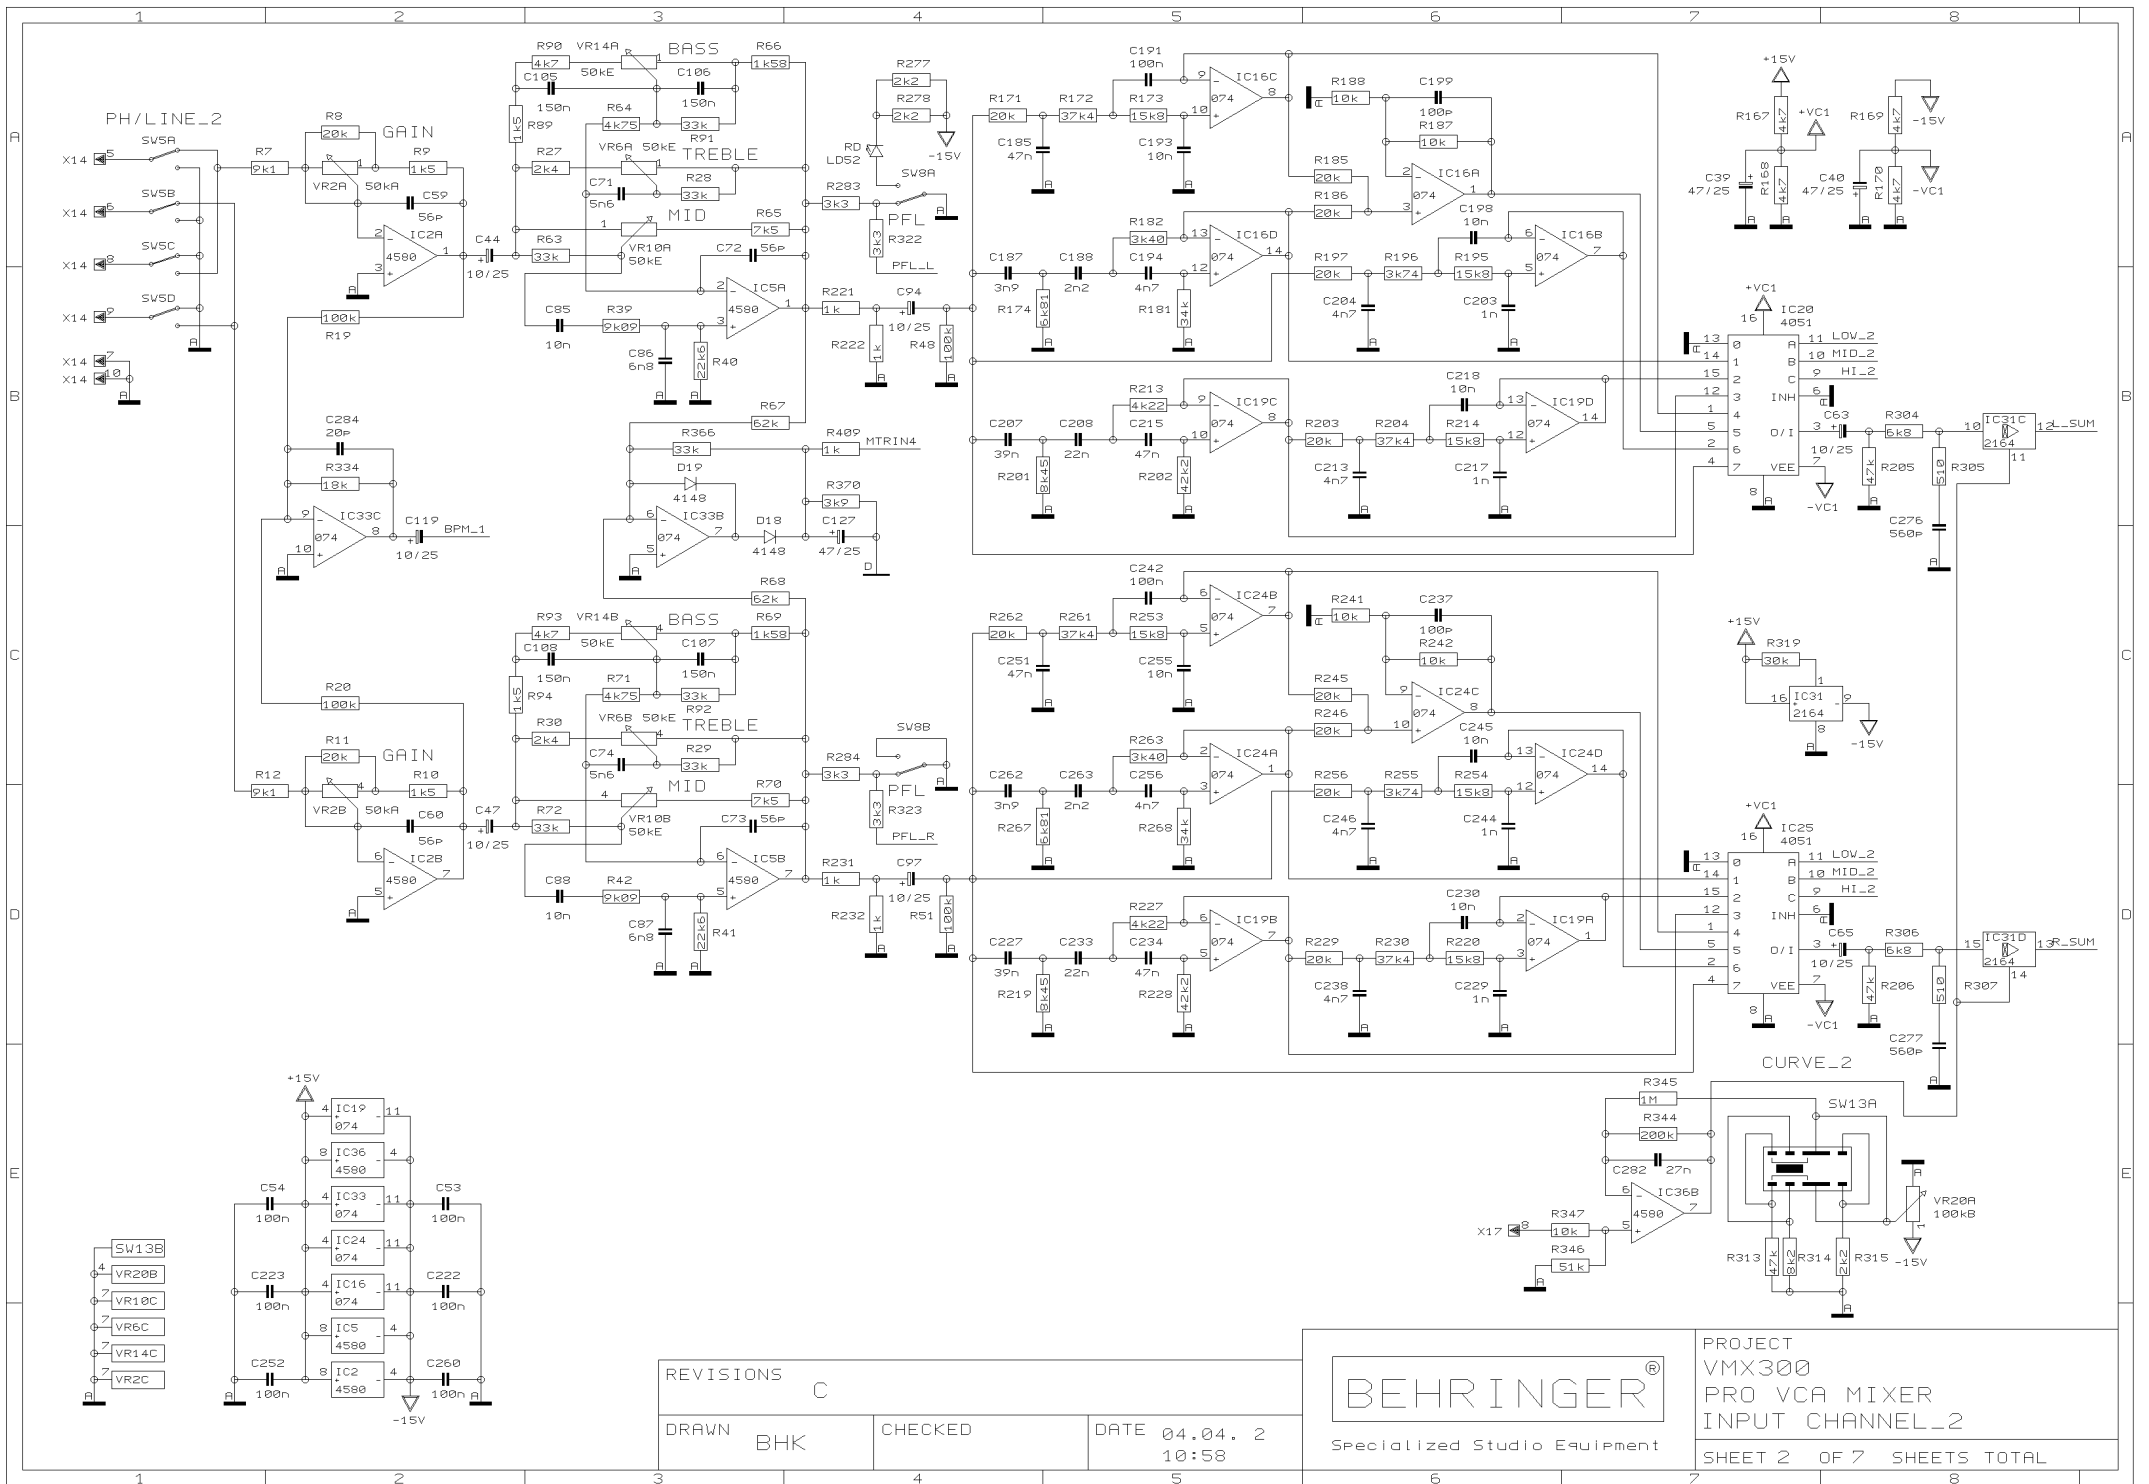

REVISIONS C (140501)

DRAWN BHK

CHECKED

DATE 04.04. 2
10:58

PROJECT
VMX300
PRO VCA MIXER
INPUT CHANNEL_1
SHEET 1 OF 7 SHEETS TOTAL

REVISIONS	C
DRAWN	BHK
CHECKED	
DATE	04.04. 2 10:58

PROJECT
VMX300
PRO VCA MIXER
INPUT CHANNEL_2
SHEET 2 OF 7 SHEETS TOTAL

REVISIONS C

DRAWN BHK

CHECKED

DATE 04.04. 2
10:59

PROJECT
VMX300
PRO VCA MIXER
INPUT CHANNEL_3

SHEET 3 OF 7 SHEETS TOTAL

REVISIONS

REVISIONS	C		
DRAWN	BHK	CHECKED	DATE 04.04. 2 10:59

PROJECT
VMX300
PRO VCA MIXER
XFADER & KILL CONTROL
SHEET 4 OF 7 SHEETS TOTAL

- 4 VR17B
- 7 VR18C
- 7 VR22C
- 7 VR8C
- 7 VR4C
- 7 VR12C

REVISIONS		C	
DRAWN	BHK	CHECKED	
DATE		04.04. 2	
		11:00	

PROJECT
VMX300
PRO VCA MIXER
MAIN SECTION
SHEET 5 OF 7 SHEETS TOTAL

REVISIONS
C

DRAWN BHK

CHECKED

DATE 04.04. 2
11:00

PROJECT
VMX300
PRO VCA MIXER
BEAT COUNTER / VU
SHEET 6 OF 7 SHEETS TOTAL

REVISIONS		C	
DRAWN	BHK	CHECKED	DATE 04.04. 2 11:01

PROJECT VMX300
 PRO VCA MIXER
 PRE-AMPS/PSU
 SHEET 7 OF 7 SHEETS TOTAL