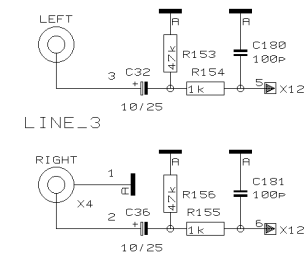

PROJECT
VMX300
PRO VCA MIXER
XFADER & KILL CONTROL
SHEET 4 OF 7 SHEETS TOTAL

- 4 VR17B
- 7 VR18C
- 7 VR22C
- 7 VR8C
- 7 VR4C
- 7 VR12C

REVISIONS		C	
DRAWN	BHK	CHECKED	
DATE		04.04. 2	
		11:00	

PROJECT
VMX300
PRO VCA MIXER
MAIN SECTION
SHEET 5 OF 7 SHEETS TOTAL

REVISIONS
C

DRAWN BHK

CHECKED

DATE 04.04. 2
11:00

PROJECT
VMX300
PRO VCA MIXER
BEAT COUNTER / VU
SHEET 6 OF 7 SHEETS TOTAL

REVISIONS		C	
DRAWN	BHK	CHECKED	DATE 04.04. 2 11:01

PROJECT VMX300
 PRO VCA MIXER
 PRE-AMPS/PSU
 SHEET 7 OF 7 SHEETS TOTAL