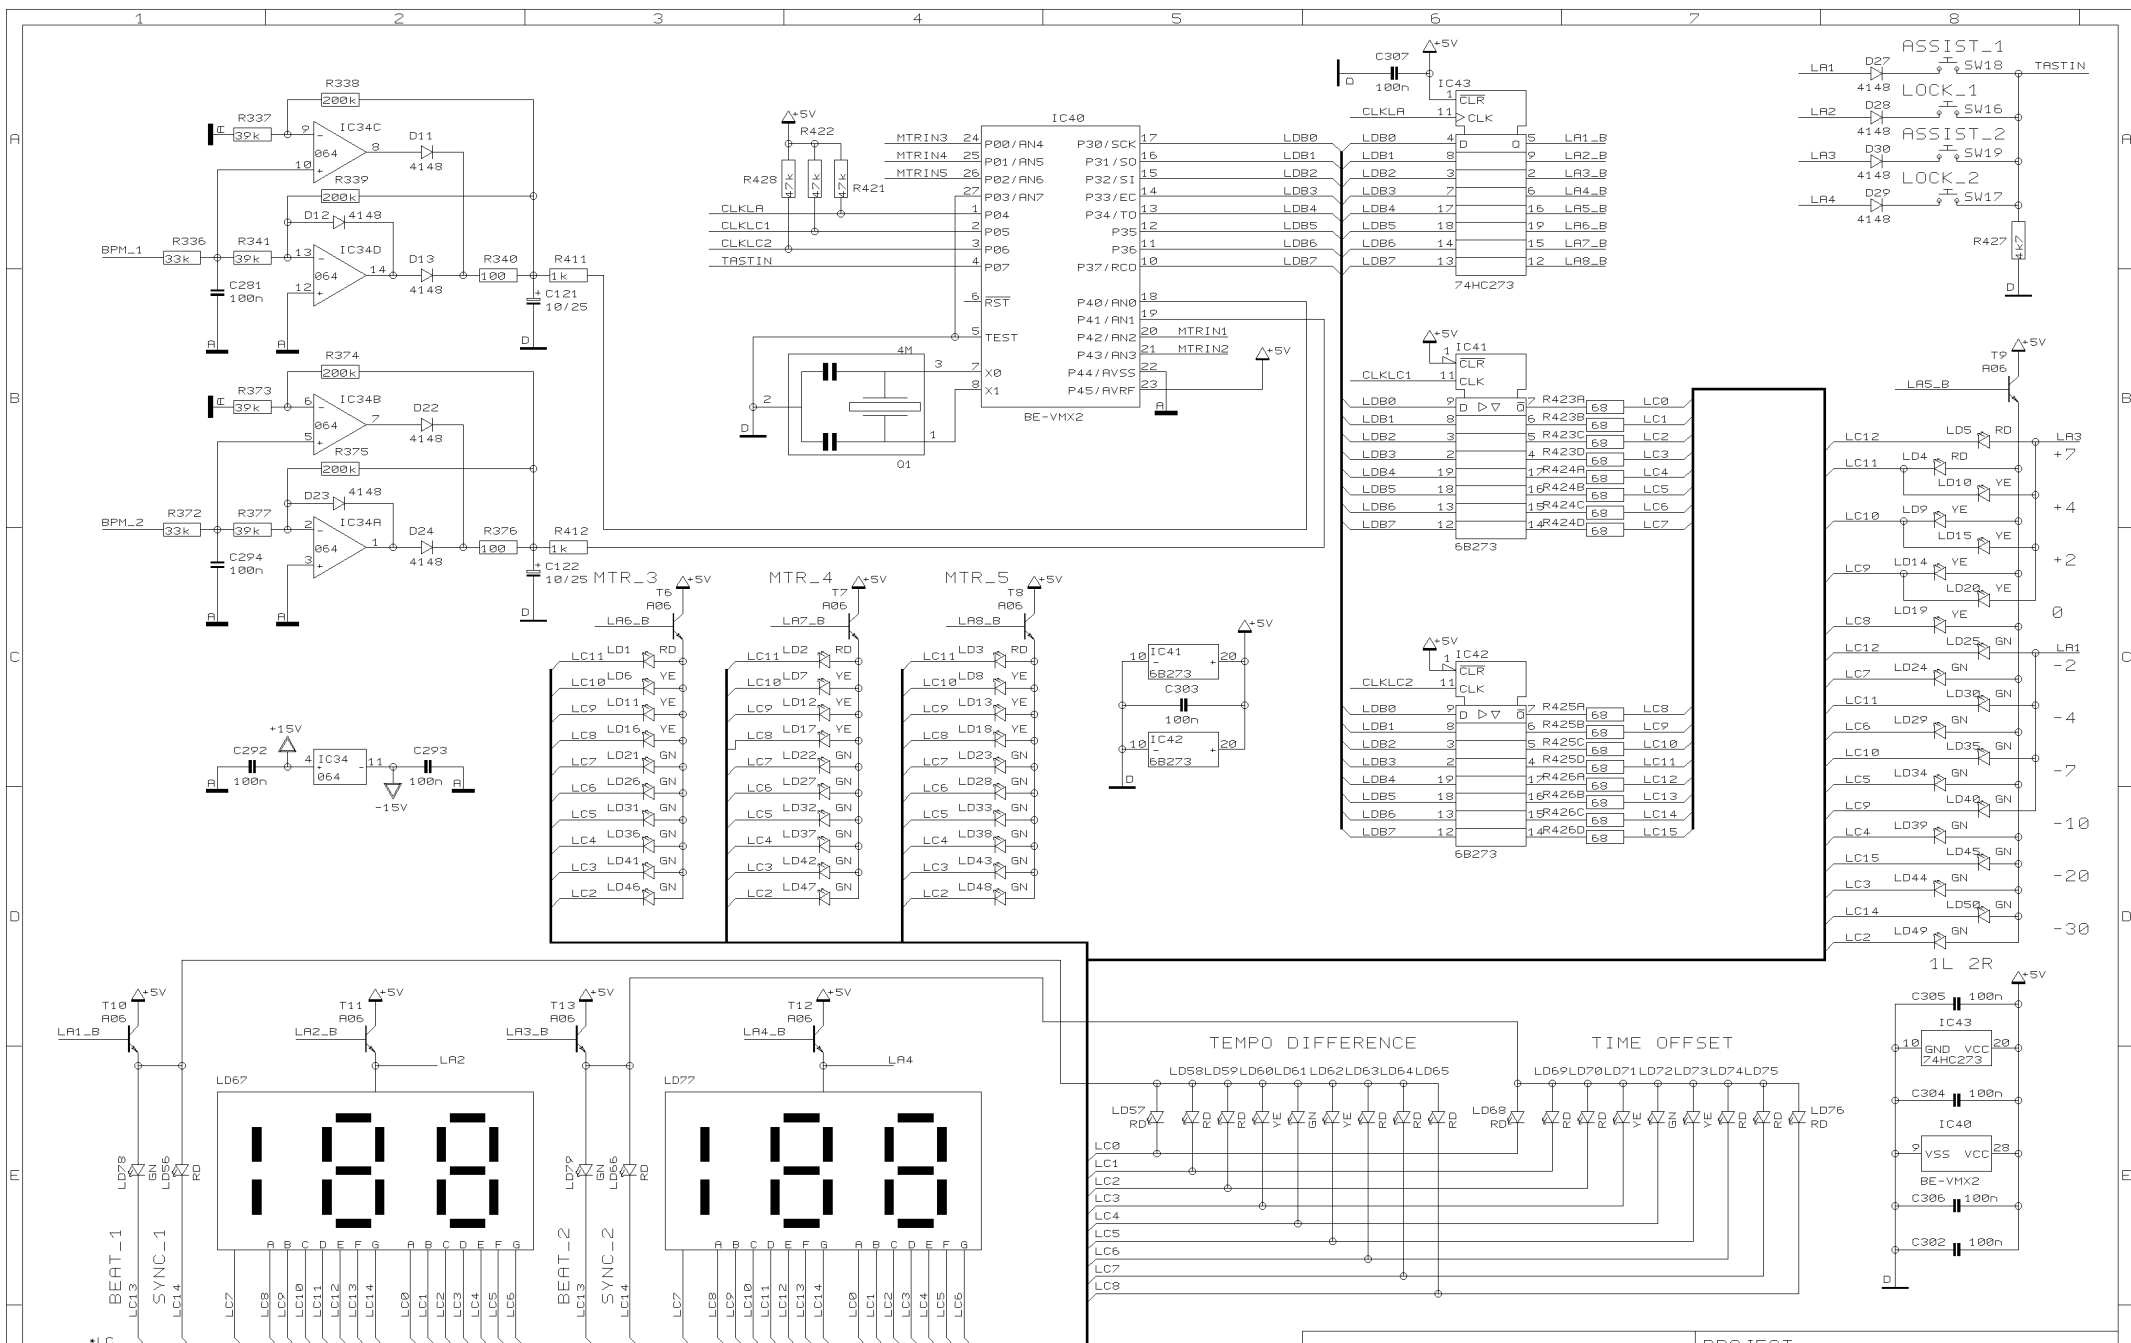

PROJECT
VMX300
PRO VCA MIXER
XFADER & KILL CONTROL
SHEET 4 OF 7 SHEETS TOTAL

- 4 VR17B
- 7 VR18C
- 7 VR22C
- 7 VR8C
- 7 VR4C
- 7 VR12C

REVISIONS		C	
DRAWN	BHK	CHECKED	
DATE		04.04. 2	
		11:00	

PROJECT
VMX300
PRO VCA MIXER
MAIN SECTION
SHEET 5 OF 7 SHEETS TOTAL