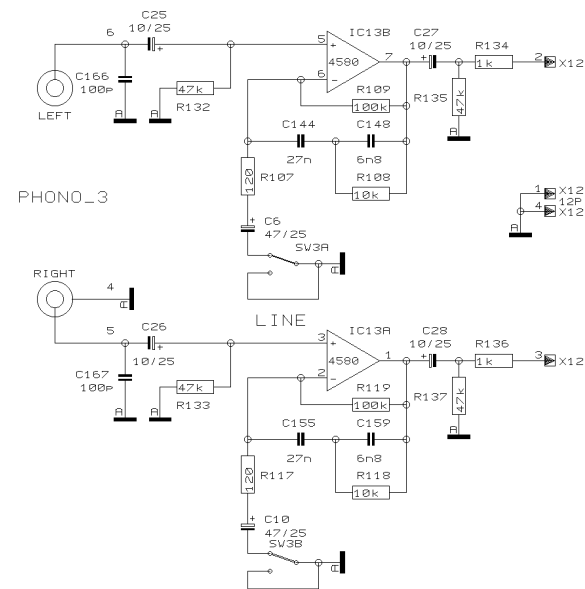

PROJECT
VMX300
PRO VCA MIXER
XFADER & KILL CONTROL
SHEET 4 OF 7 SHEETS TOTAL

- 4 VR17B
- 7 VR18C
- 7 VR22C
- 7 VR8C
- 7 VR4C
- 7 VR12C

REVISIONS		C	
DRAWN	BHK	CHECKED	
DATE		04.04. 2	
		11:00	

PROJECT
VMX300
PRO VCA MIXER
MAIN SECTION
SHEET 5 OF 7 SHEETS TOTAL

REVISIONS
C

DRAWN BHK

CHECKED

DATE 04.04. 2
11:00

PROJECT
VMX300
PRO VCA MIXER
BEAT COUNTER / VU
SHEET 6 OF 7 SHEETS TOTAL

REVISIONS		C	
DRAWN	BHK	CHECKED	DATE 04.04. 2 11:01

PROJECT VMX300
 PRO VCA MIXER
 PRE-AMPS/PSU
 SHEET 7 OF 7 SHEETS TOTAL