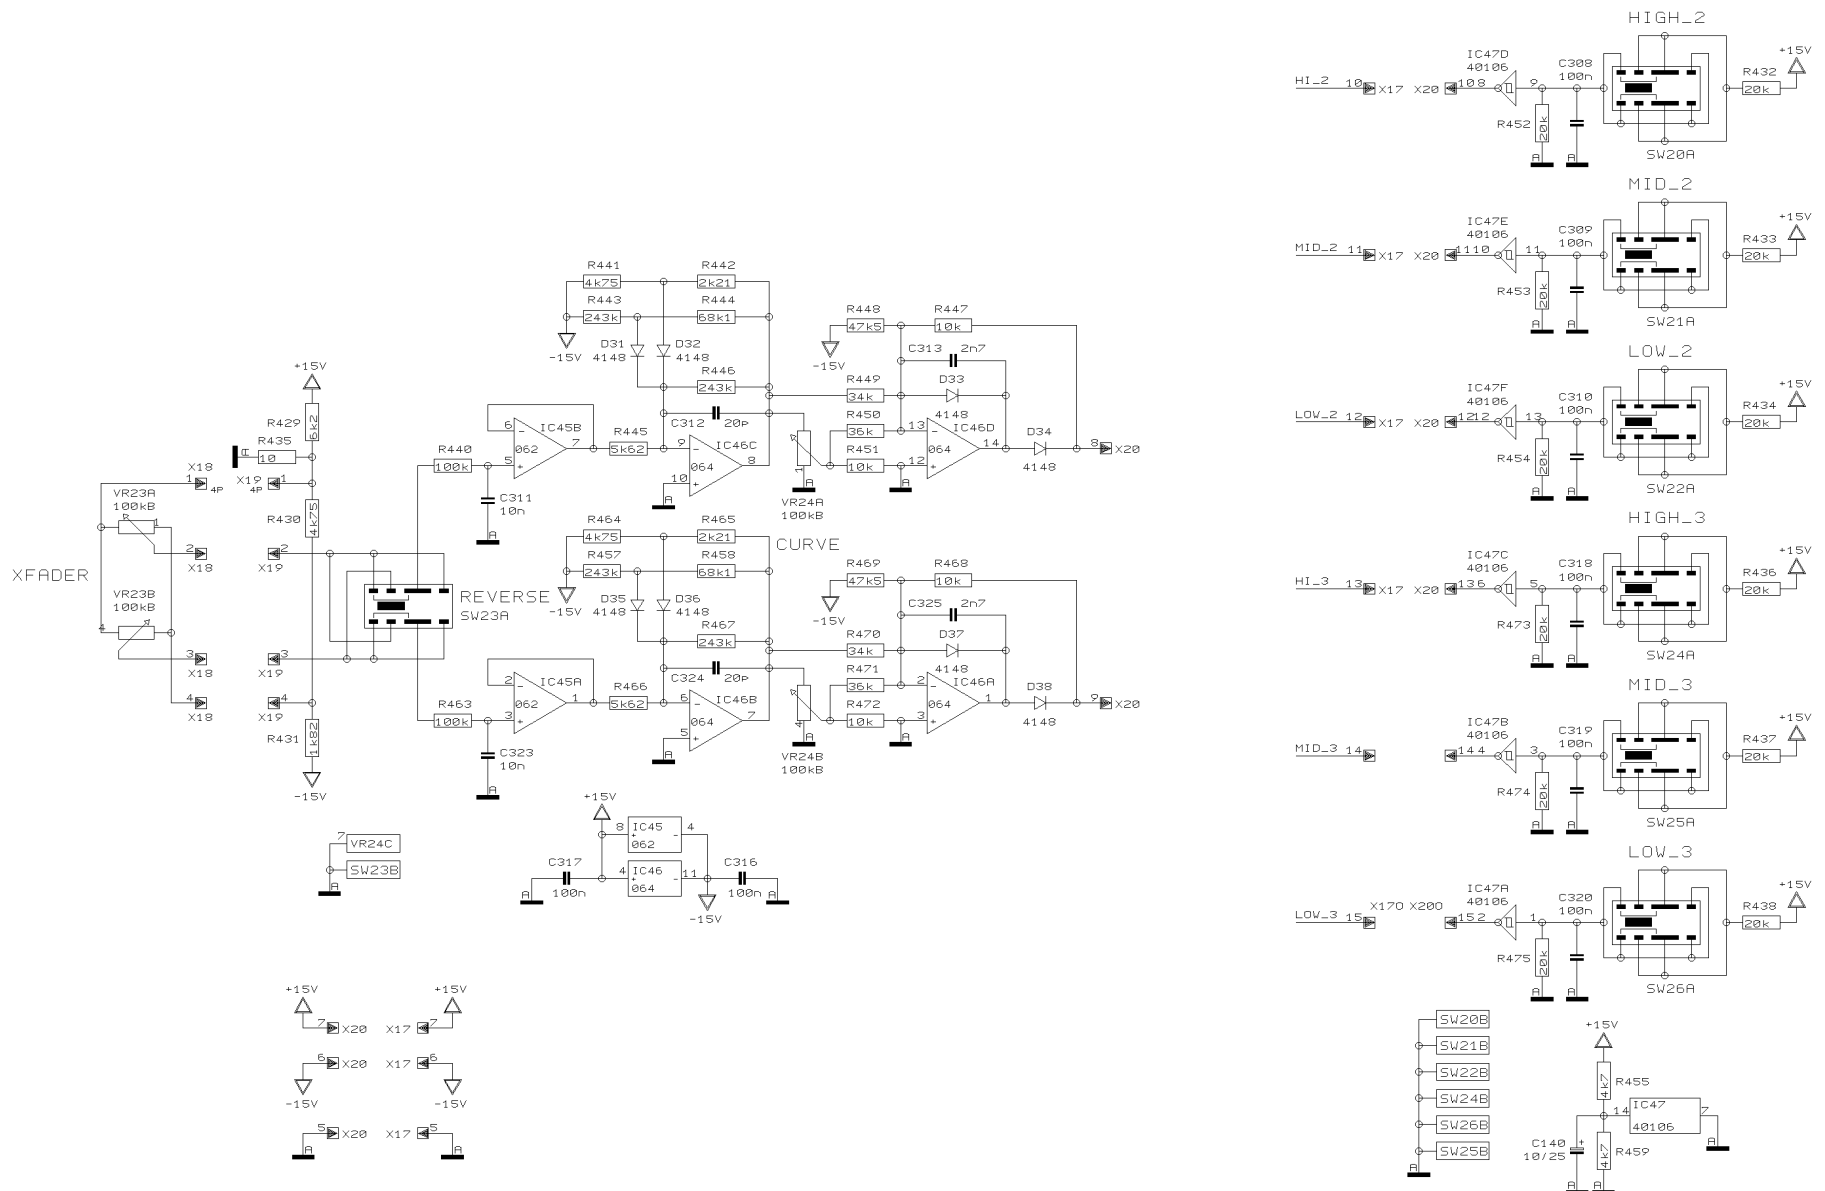

REVISIONS C (140501)

DRAWN BHK

CHECKED

DATE 04.04. 2
10:58

PROJECT
VMX300
PRO VCA MIXER
INPUT CHANNEL_1
SHEET 1 OF 7 SHEETS TOTAL

REVISIONS	C
DRAWN	BHK
CHECKED	
DATE	04.04. 2 10:58

PROJECT
VMX300
PRO VCA MIXER
INPUT CHANNEL_2
SHEET 2 OF 7 SHEETS TOTAL

REVISIONS C

DRAWN BHK

CHECKED

DATE 04.04. 2
10:59

PROJECT
VMX300
PRO VCA MIXER
INPUT CHANNEL_3

SHEET 3 OF 7 SHEETS TOTAL

REVISIONS

REVISIONS	C		
DRAWN	BHK	CHECKED	DATE 04.04. 2 10:59

PROJECT
VMX300
PRO VCA MIXER
XFADER & KILL CONTROL
SHEET 4 OF 7 SHEETS TOTAL

- 4 VR17B
- 7 VR18C
- 7 VR22C
- 7 VR8C
- 7 VR4C
- 7 VR12C

REVISIONS		C	
DRAWN	BHK	CHECKED	
DATE		04.04. 2	
		11:00	

PROJECT
VMX300
PRO VCA MIXER
MAIN SECTION
SHEET 5 OF 7 SHEETS TOTAL

REVISIONS
C

DRAWN BHK

CHECKED

DATE 04.04. 2
11:00

PROJECT
VMX300
PRO VCA MIXER
BEAT COUNTER / VU
SHEET 6 OF 7 SHEETS TOTAL

REVISIONS		C	
DRAWN	BHK	CHECKED	DATE 04.04. 2 11:01

PROJECT VMX300
 PRO VCA MIXER
 PRE-AMPS/PSU
 SHEET 7 OF 7 SHEETS TOTAL