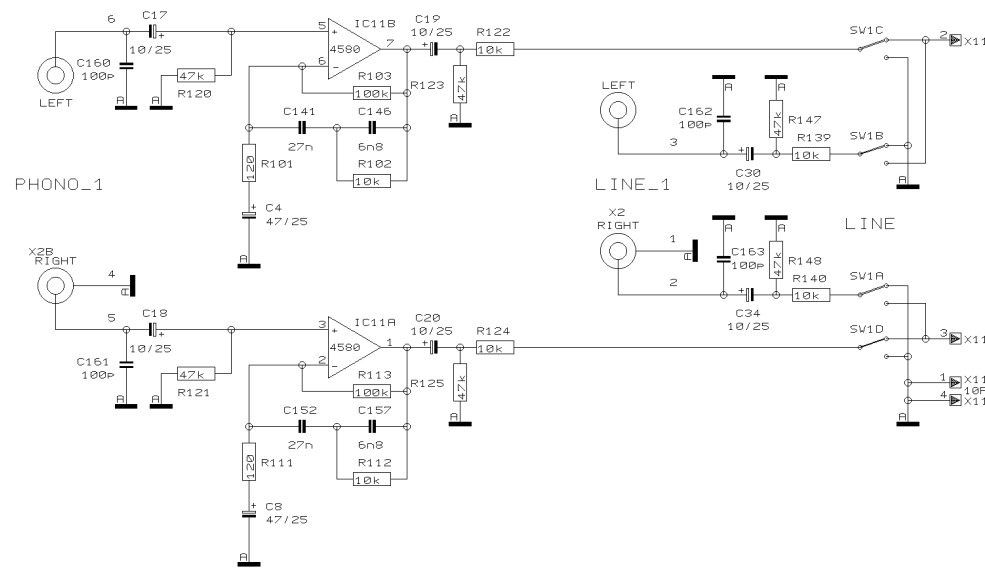

PROJECT
VMX300
PRO VCA MIXER
XFADER & KILL CONTROL
SHEET 4 OF 7 SHEETS TOTAL

- 4 VR17B
- 7 VR18C
- 7 VR22C
- 7 VR8C
- 7 VR4C
- 7 VR12C

REVISIONS		C	
DRAWN	BHK	CHECKED	
DATE		04.04. 2	
		11:00	

PROJECT
VMX300
PRO VCA MIXER
MAIN SECTION
SHEET 5 OF 7 SHEETS TOTAL

REVISIONS
C

DRAWN BHK

CHECKED

DATE 04.04. 2
11:00

PROJECT
VMX300
PRO VCA MIXER
BEAT COUNTER / VU
SHEET 6 OF 7 SHEETS TOTAL

REVISIONS		C	
DRAWN	BHK	CHECKED	DATE 04.04. 2 11:01

PROJECT VMX300
 PRO VCA MIXER
 PRE-AMPS/PSU
 SHEET 7 OF 7 SHEETS TOTAL