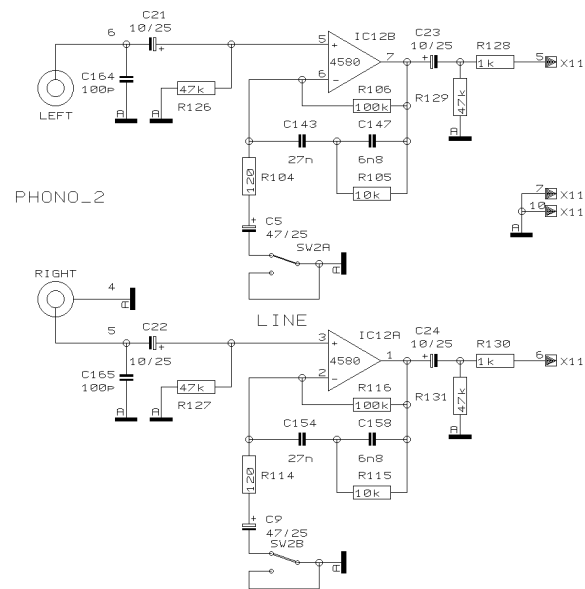

PROJECT
VMX300
PRO VCA MIXER
XFADER & KILL CONTROL
SHEET 4 OF 7 SHEETS TOTAL

- 4 VR17B
- 7 VR18C
- 7 VR22C
- 7 VR8C
- 7 VR4C
- 7 VR12C

REVISIONS		C	
DRAWN	BHK	CHECKED	
DATE		04.04. 2	
		11:00	

PROJECT
VMX300
PRO VCA MIXER
MAIN SECTION
SHEET 5 OF 7 SHEETS TOTAL

REVISIONS
C

DRAWN BHK

CHECKED

DATE 04.04. 2
11:00

PROJECT
VMX300
PRO VCA MIXER
BEAT COUNTER / VU
SHEET 6 OF 7 SHEETS TOTAL

REVISIONS		C	
DRAWN	BHK	CHECKED	DATE 04.04. 2 11:01

PROJECT VMX300
 PRO VCA MIXER
 PRE-AMPS/PSU
 SHEET 7 OF 7 SHEETS TOTAL