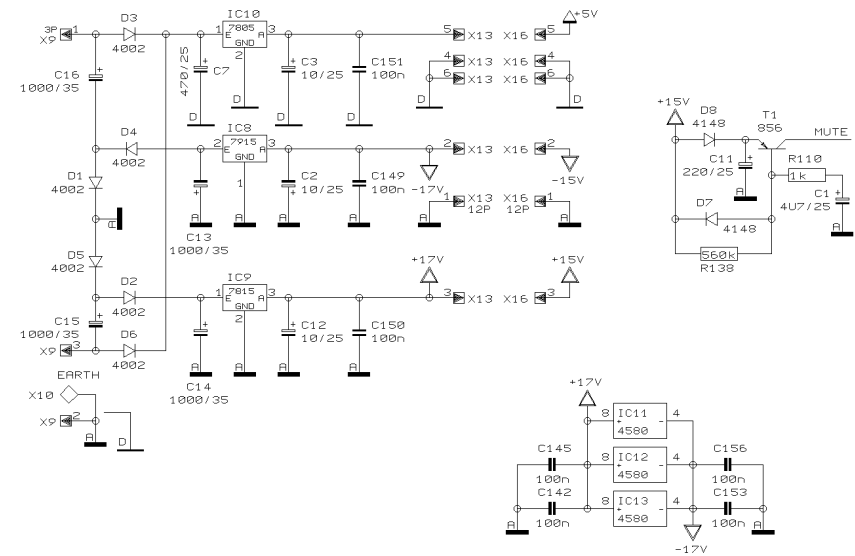

PROJECT
VMX300
PRO VCA MIXER
XFADER & KILL CONTROL
SHEET 4 OF 7 SHEETS TOTAL

- 4 VR17B
- 7 VR18C
- 7 VR22C
- 7 VR8C
- 7 VR4C
- 7 VR12C

REVISIONS		C	
DRAWN	BHK	CHECKED	
DATE		04.04. 2	
		11:00	

PROJECT
VMX300
PRO VCA MIXER
MAIN SECTION
SHEET 5 OF 7 SHEETS TOTAL

REVISIONS
C

DRAWN BHK

CHECKED

DATE 04.04. 2
11:00

PROJECT
VMX300
PRO VCA MIXER
BEAT COUNTER / VU
SHEET 6 OF 7 SHEETS TOTAL

REVISIONS		C	
DRAWN	BHK	CHECKED	DATE 04.04. 2 11:01

PROJECT VMX300
 PRO VCA MIXER
 PRE-AMPS/PSU
 SHEET 7 OF 7 SHEETS TOTAL