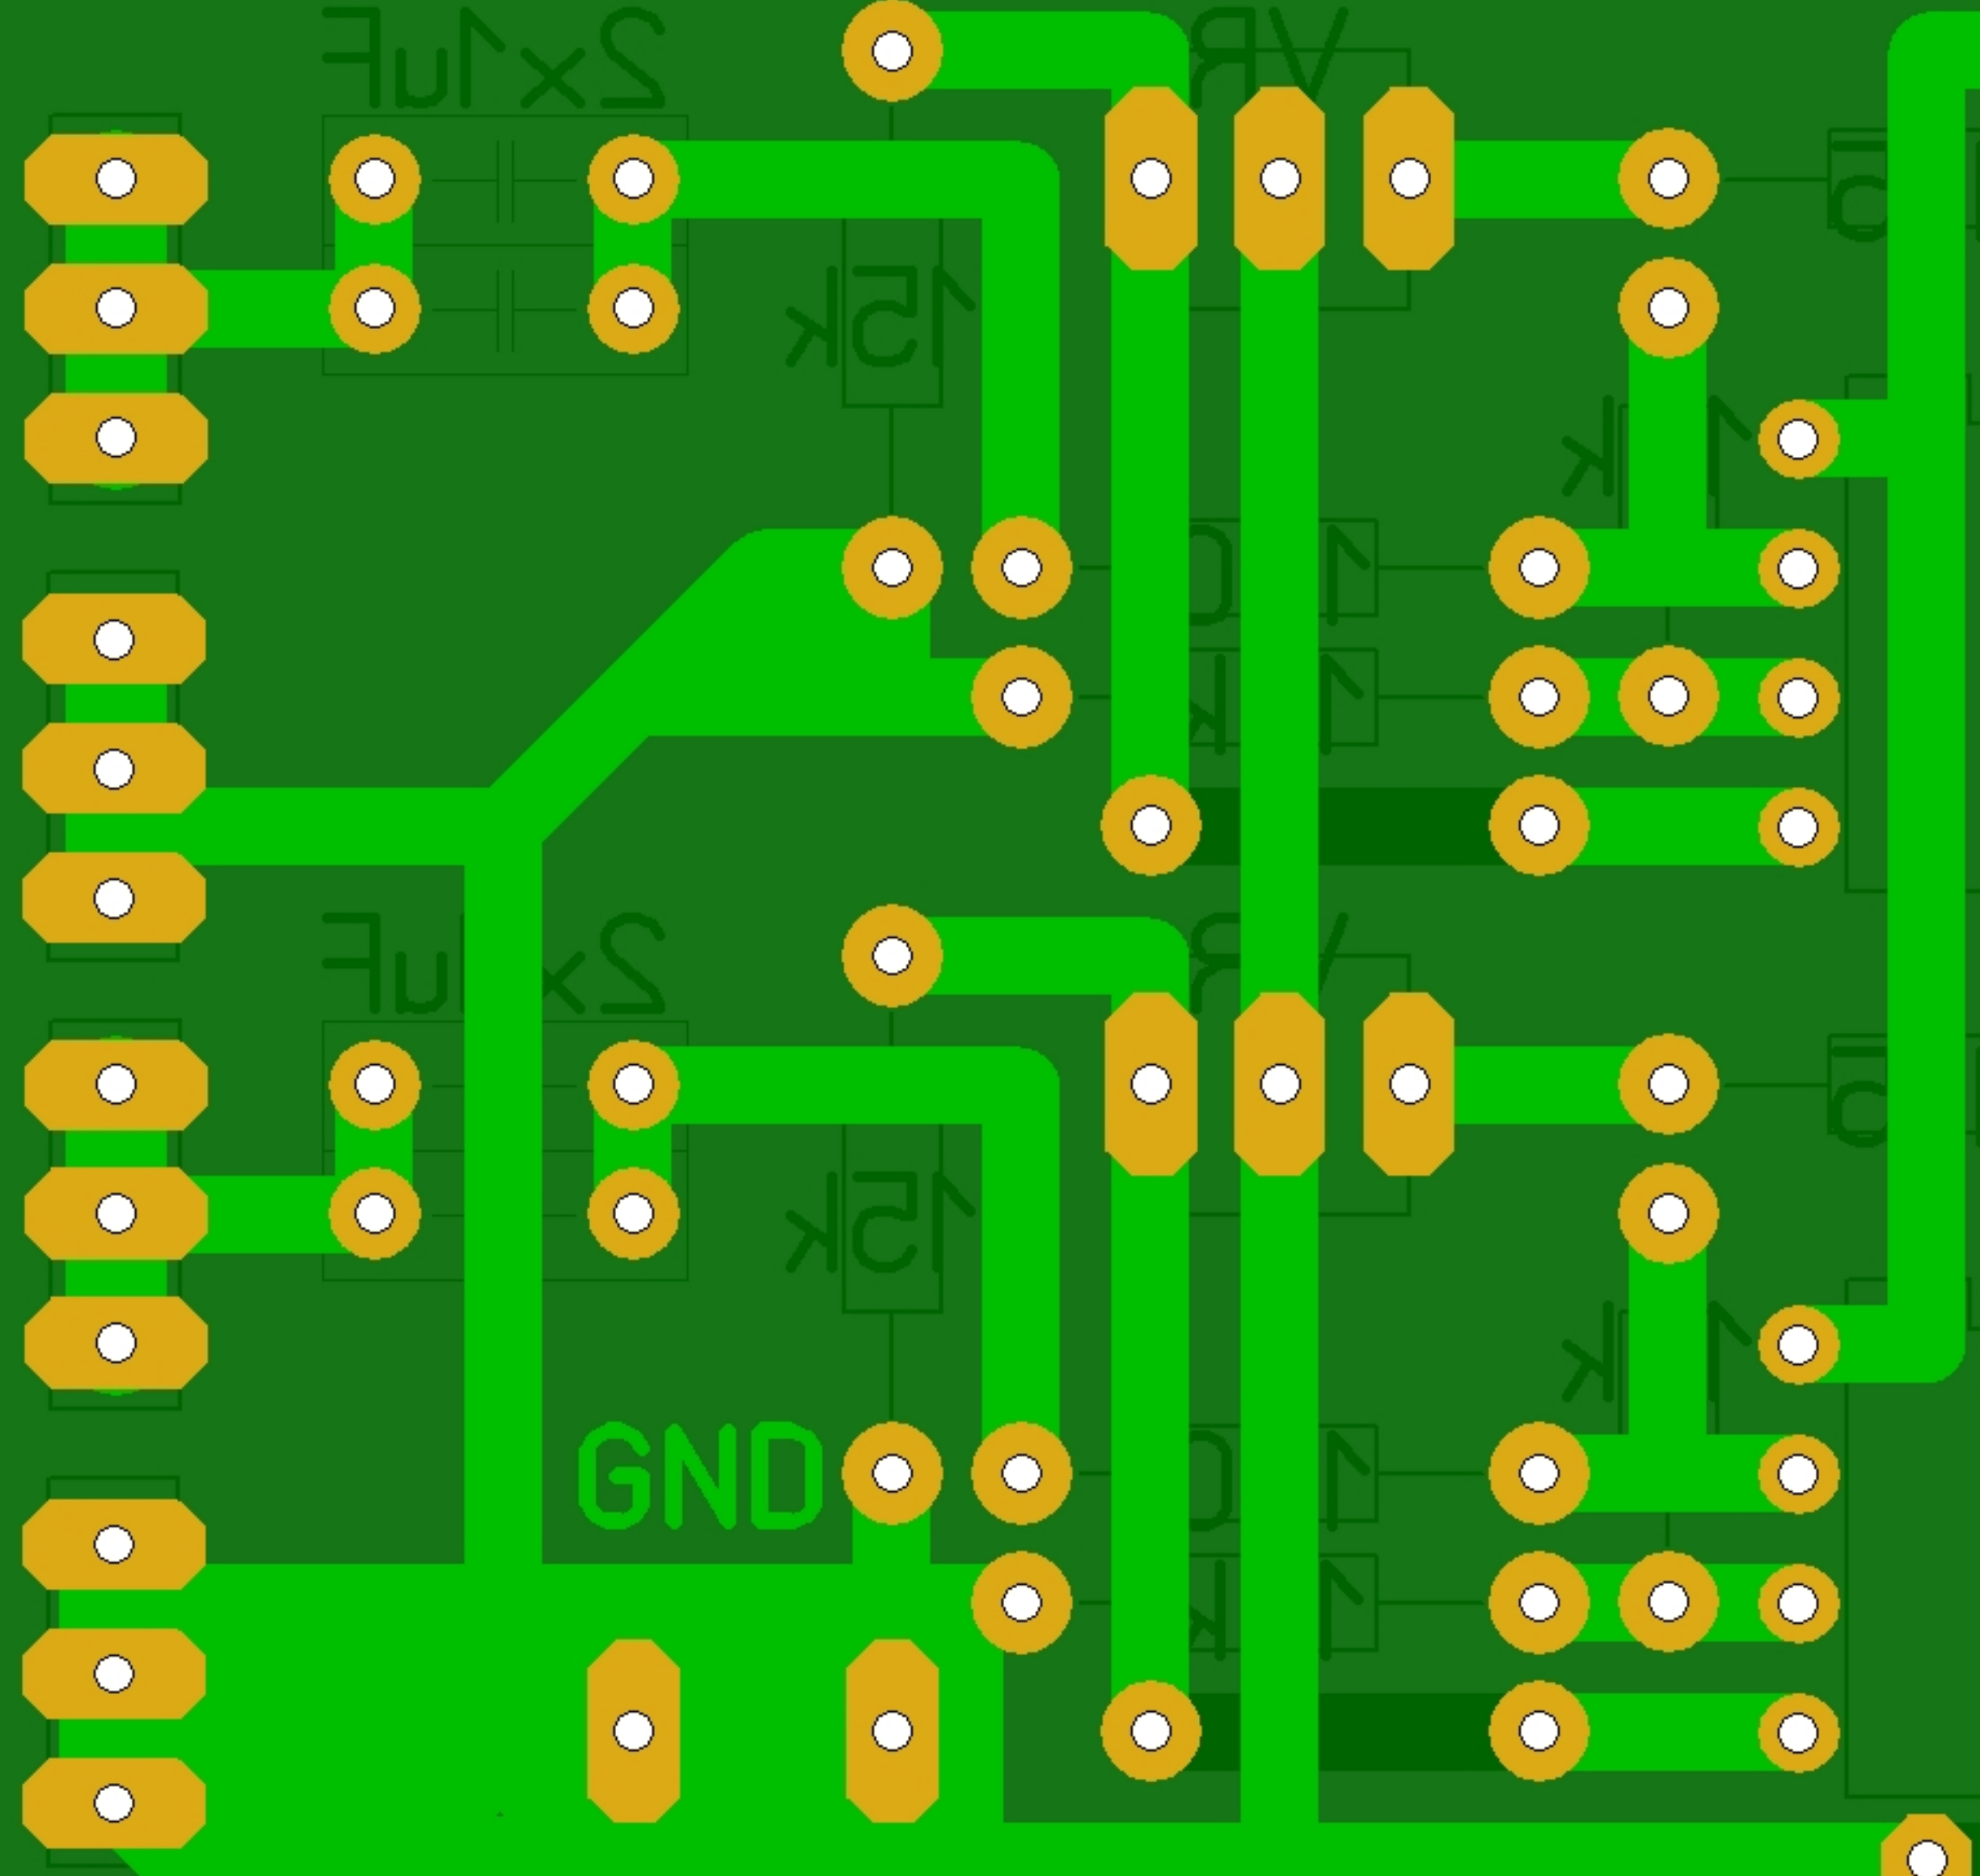

Professional Pre-amplifier

Professional Pre-amplifier

2x stereo N-mos Output

Gnd Right Gnd Left

3x stereo quad Output

Gnd Right Gnd Left

3x stereo quad Output

Gnd Right Gnd Left