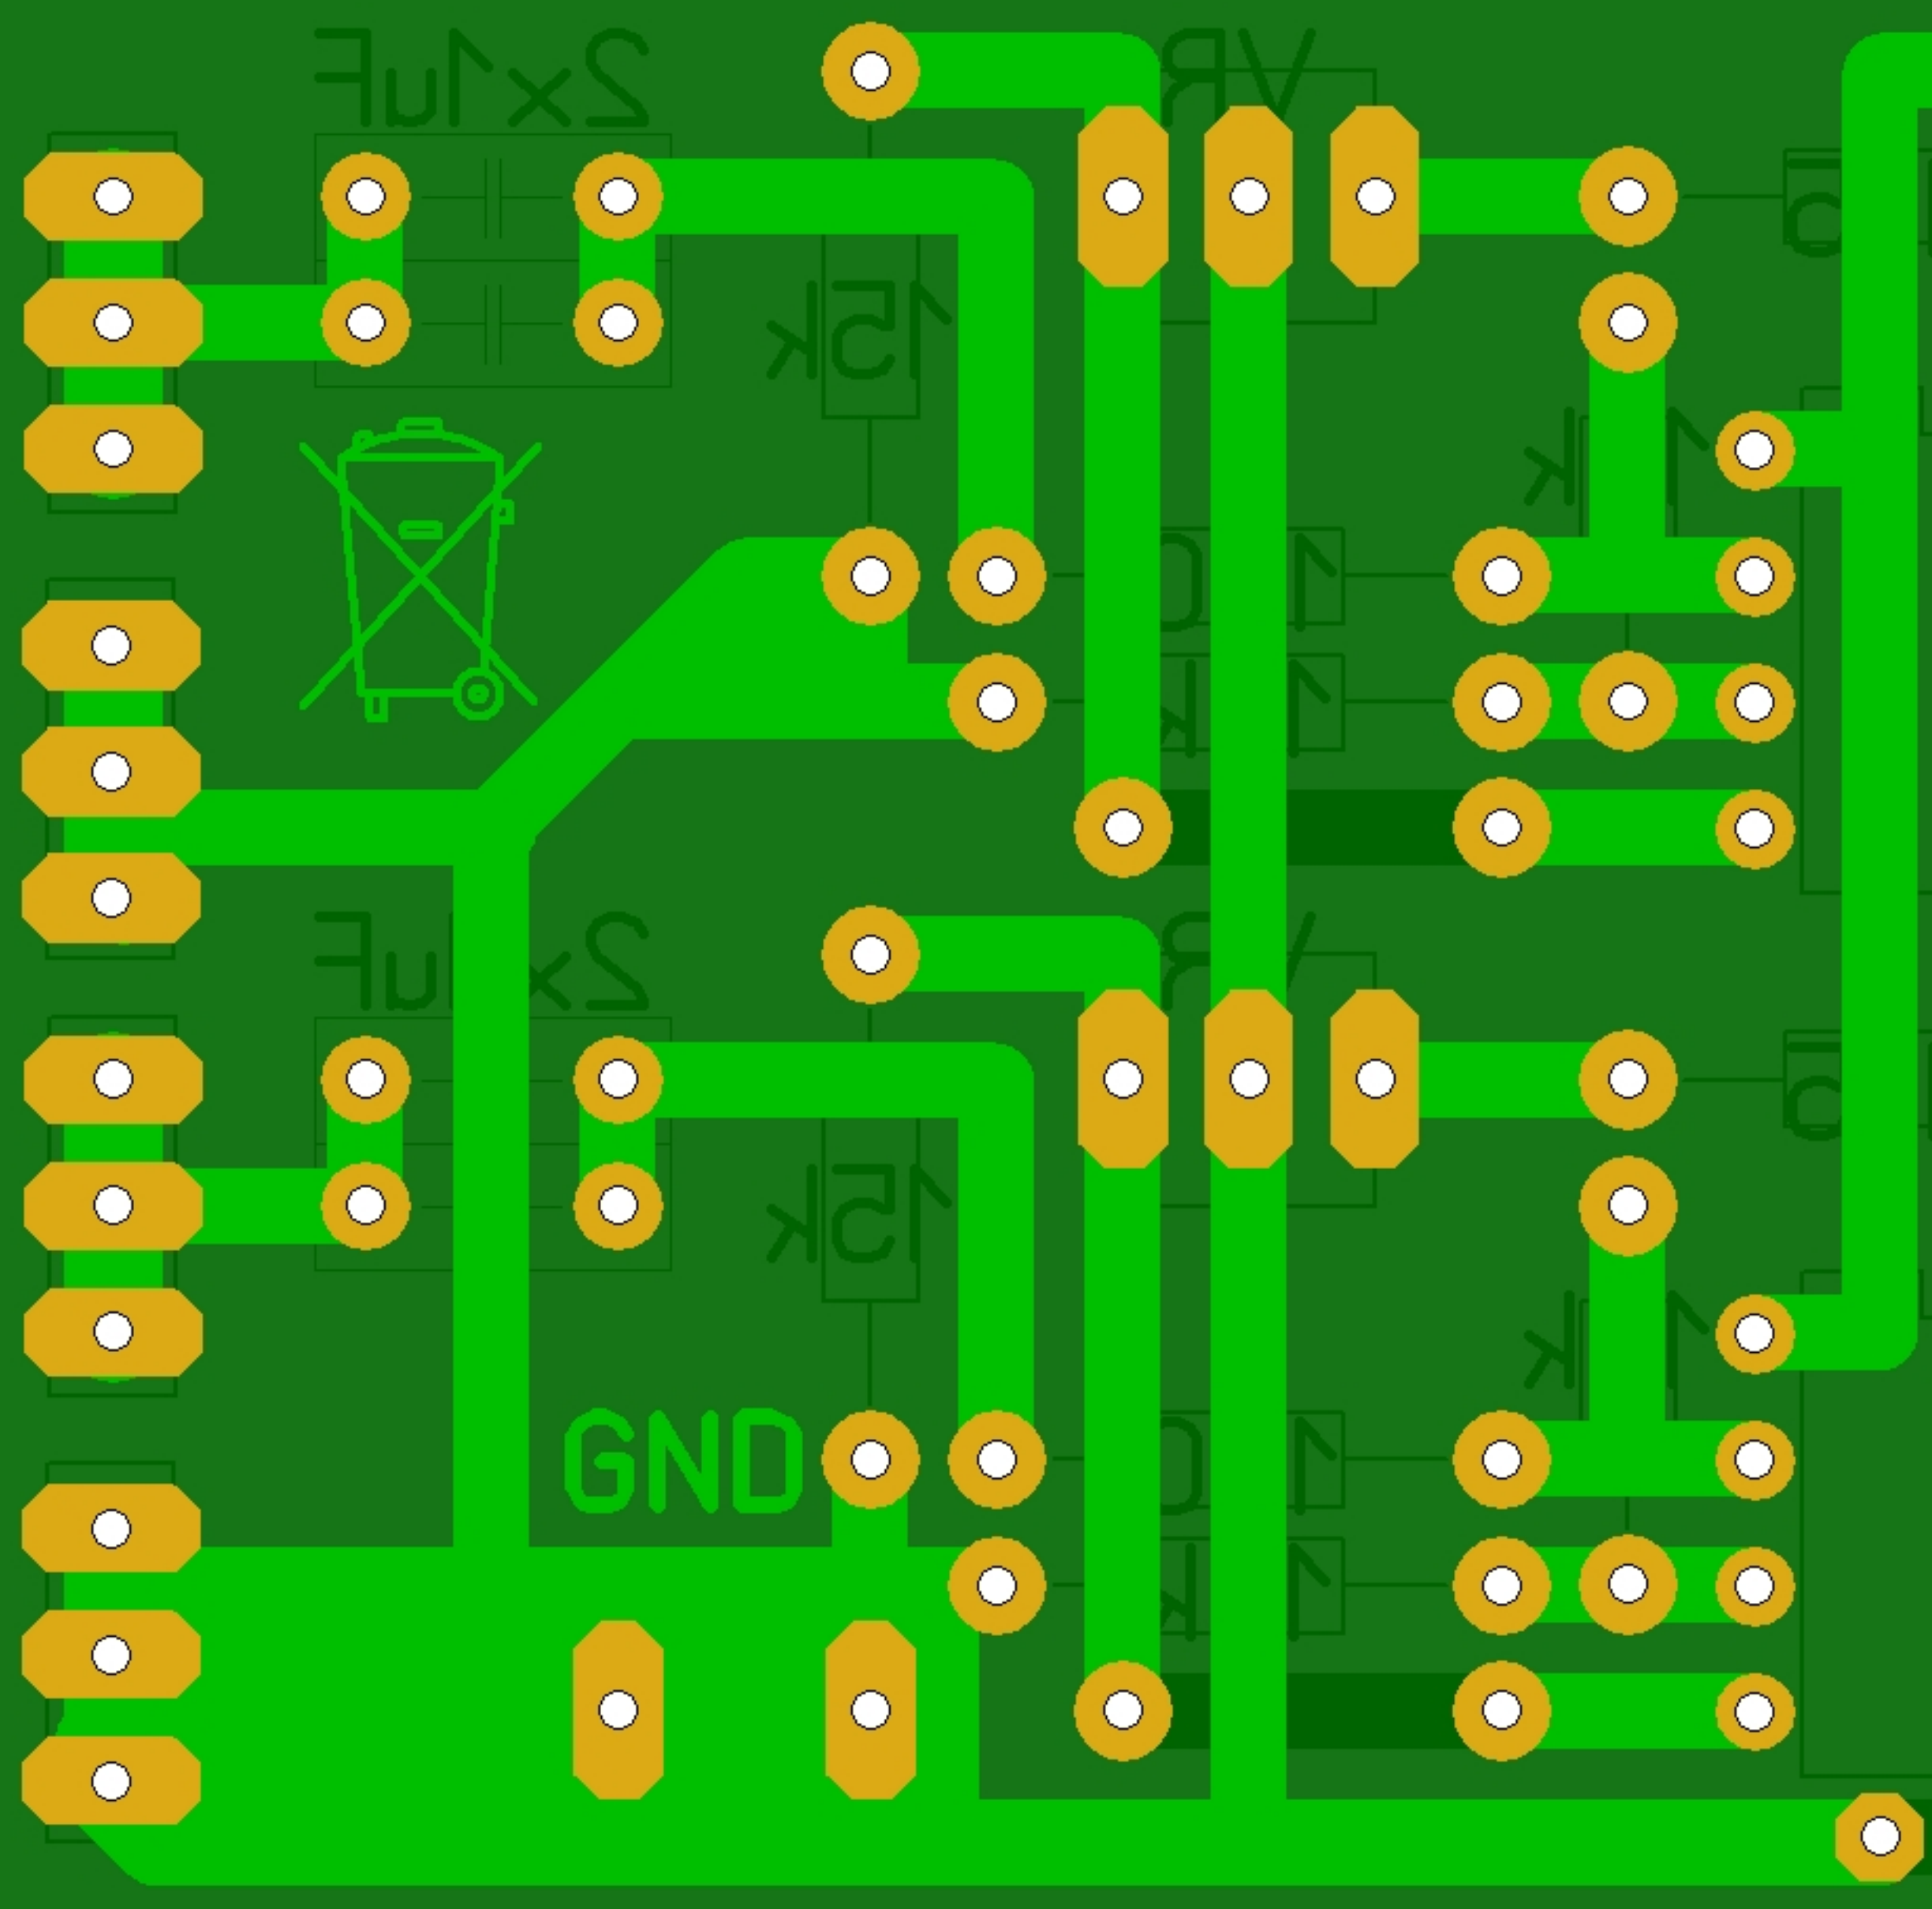

Professional Pre-amplifier

Professional Pre-amplifier

2x stereo N-mos Output

Gnd Right Gnd Left

3x stereo quad Output

Gnd Right Gnd Left

3x stereo quad Output

Gnd Right Gnd Left