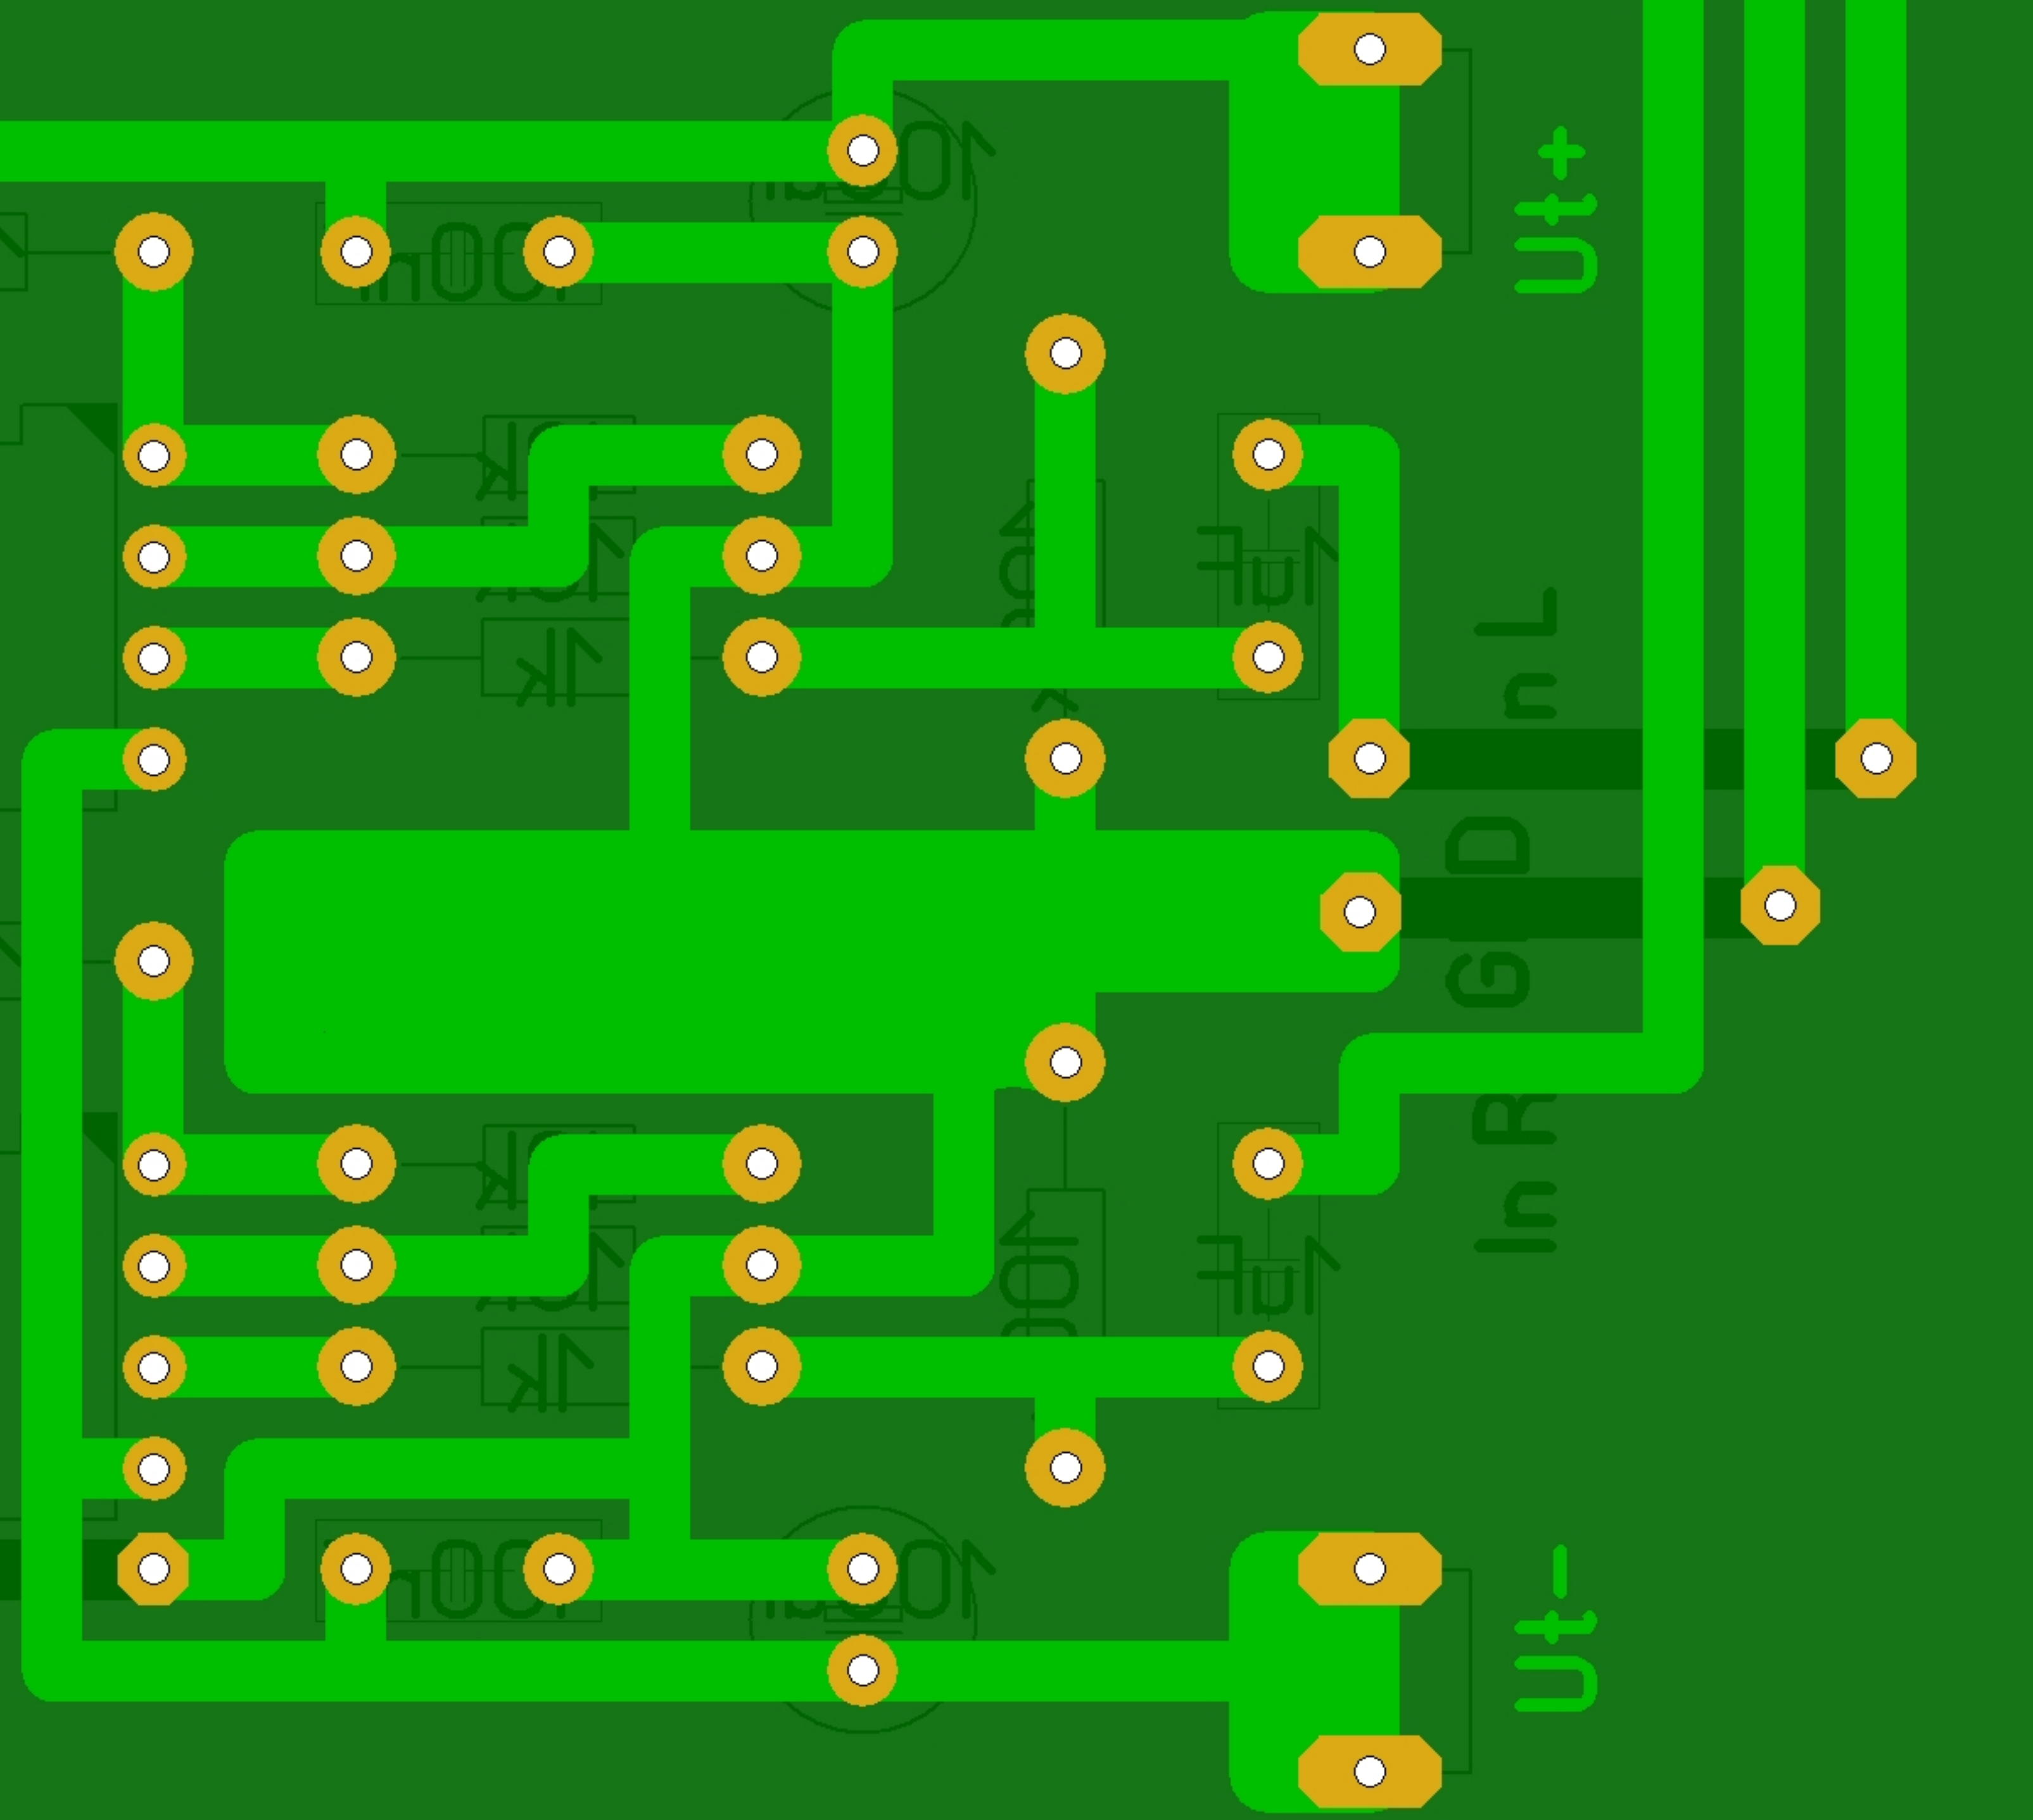

Professional Pre-amplifier

Professional Pre-amplifier

2x stereo N-mos Output

Gnd Right Gnd Left

3x stereo quad Output

Gnd Right Gnd Left

3x stereo quad Output

Gnd Right Gnd Left