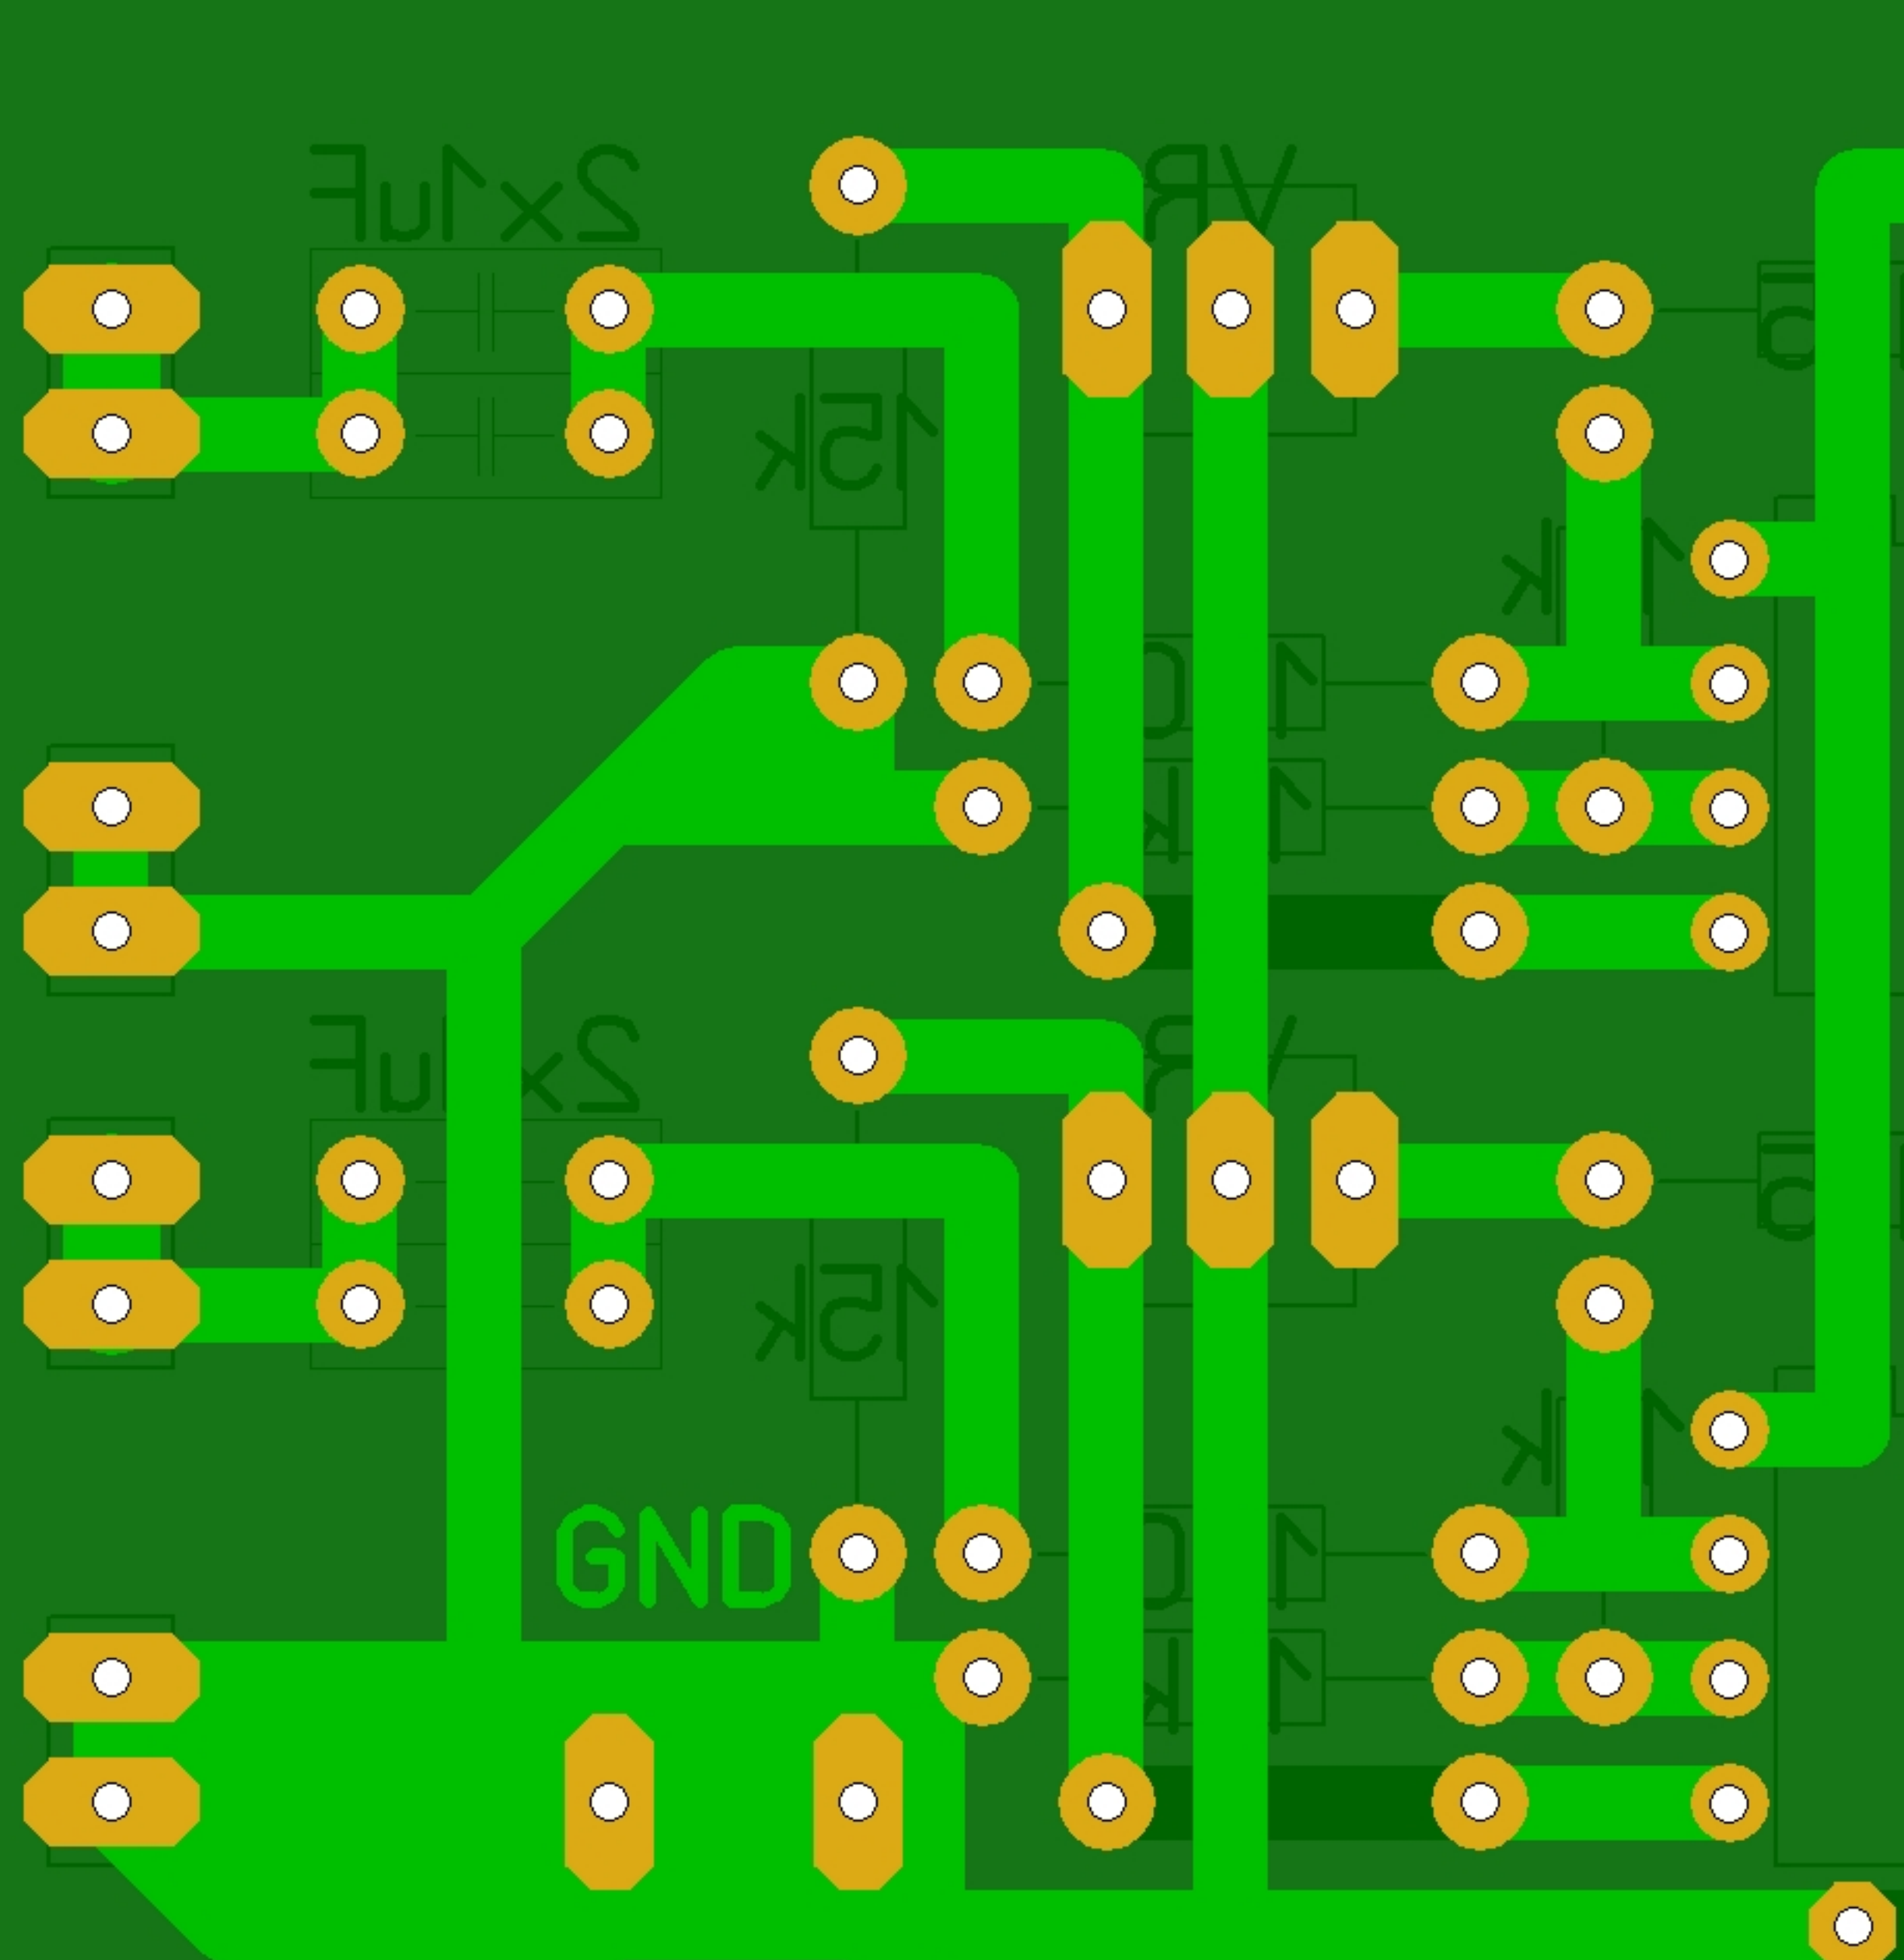

Professional Pre-amplifier

Professional Pre-amplifier

2x stereo N-mos Output

Gnd Right Gnd Left

3x stereo quad Output

Gnd Right Gnd Left

3x stereo quad Output

Gnd Right Gnd Left