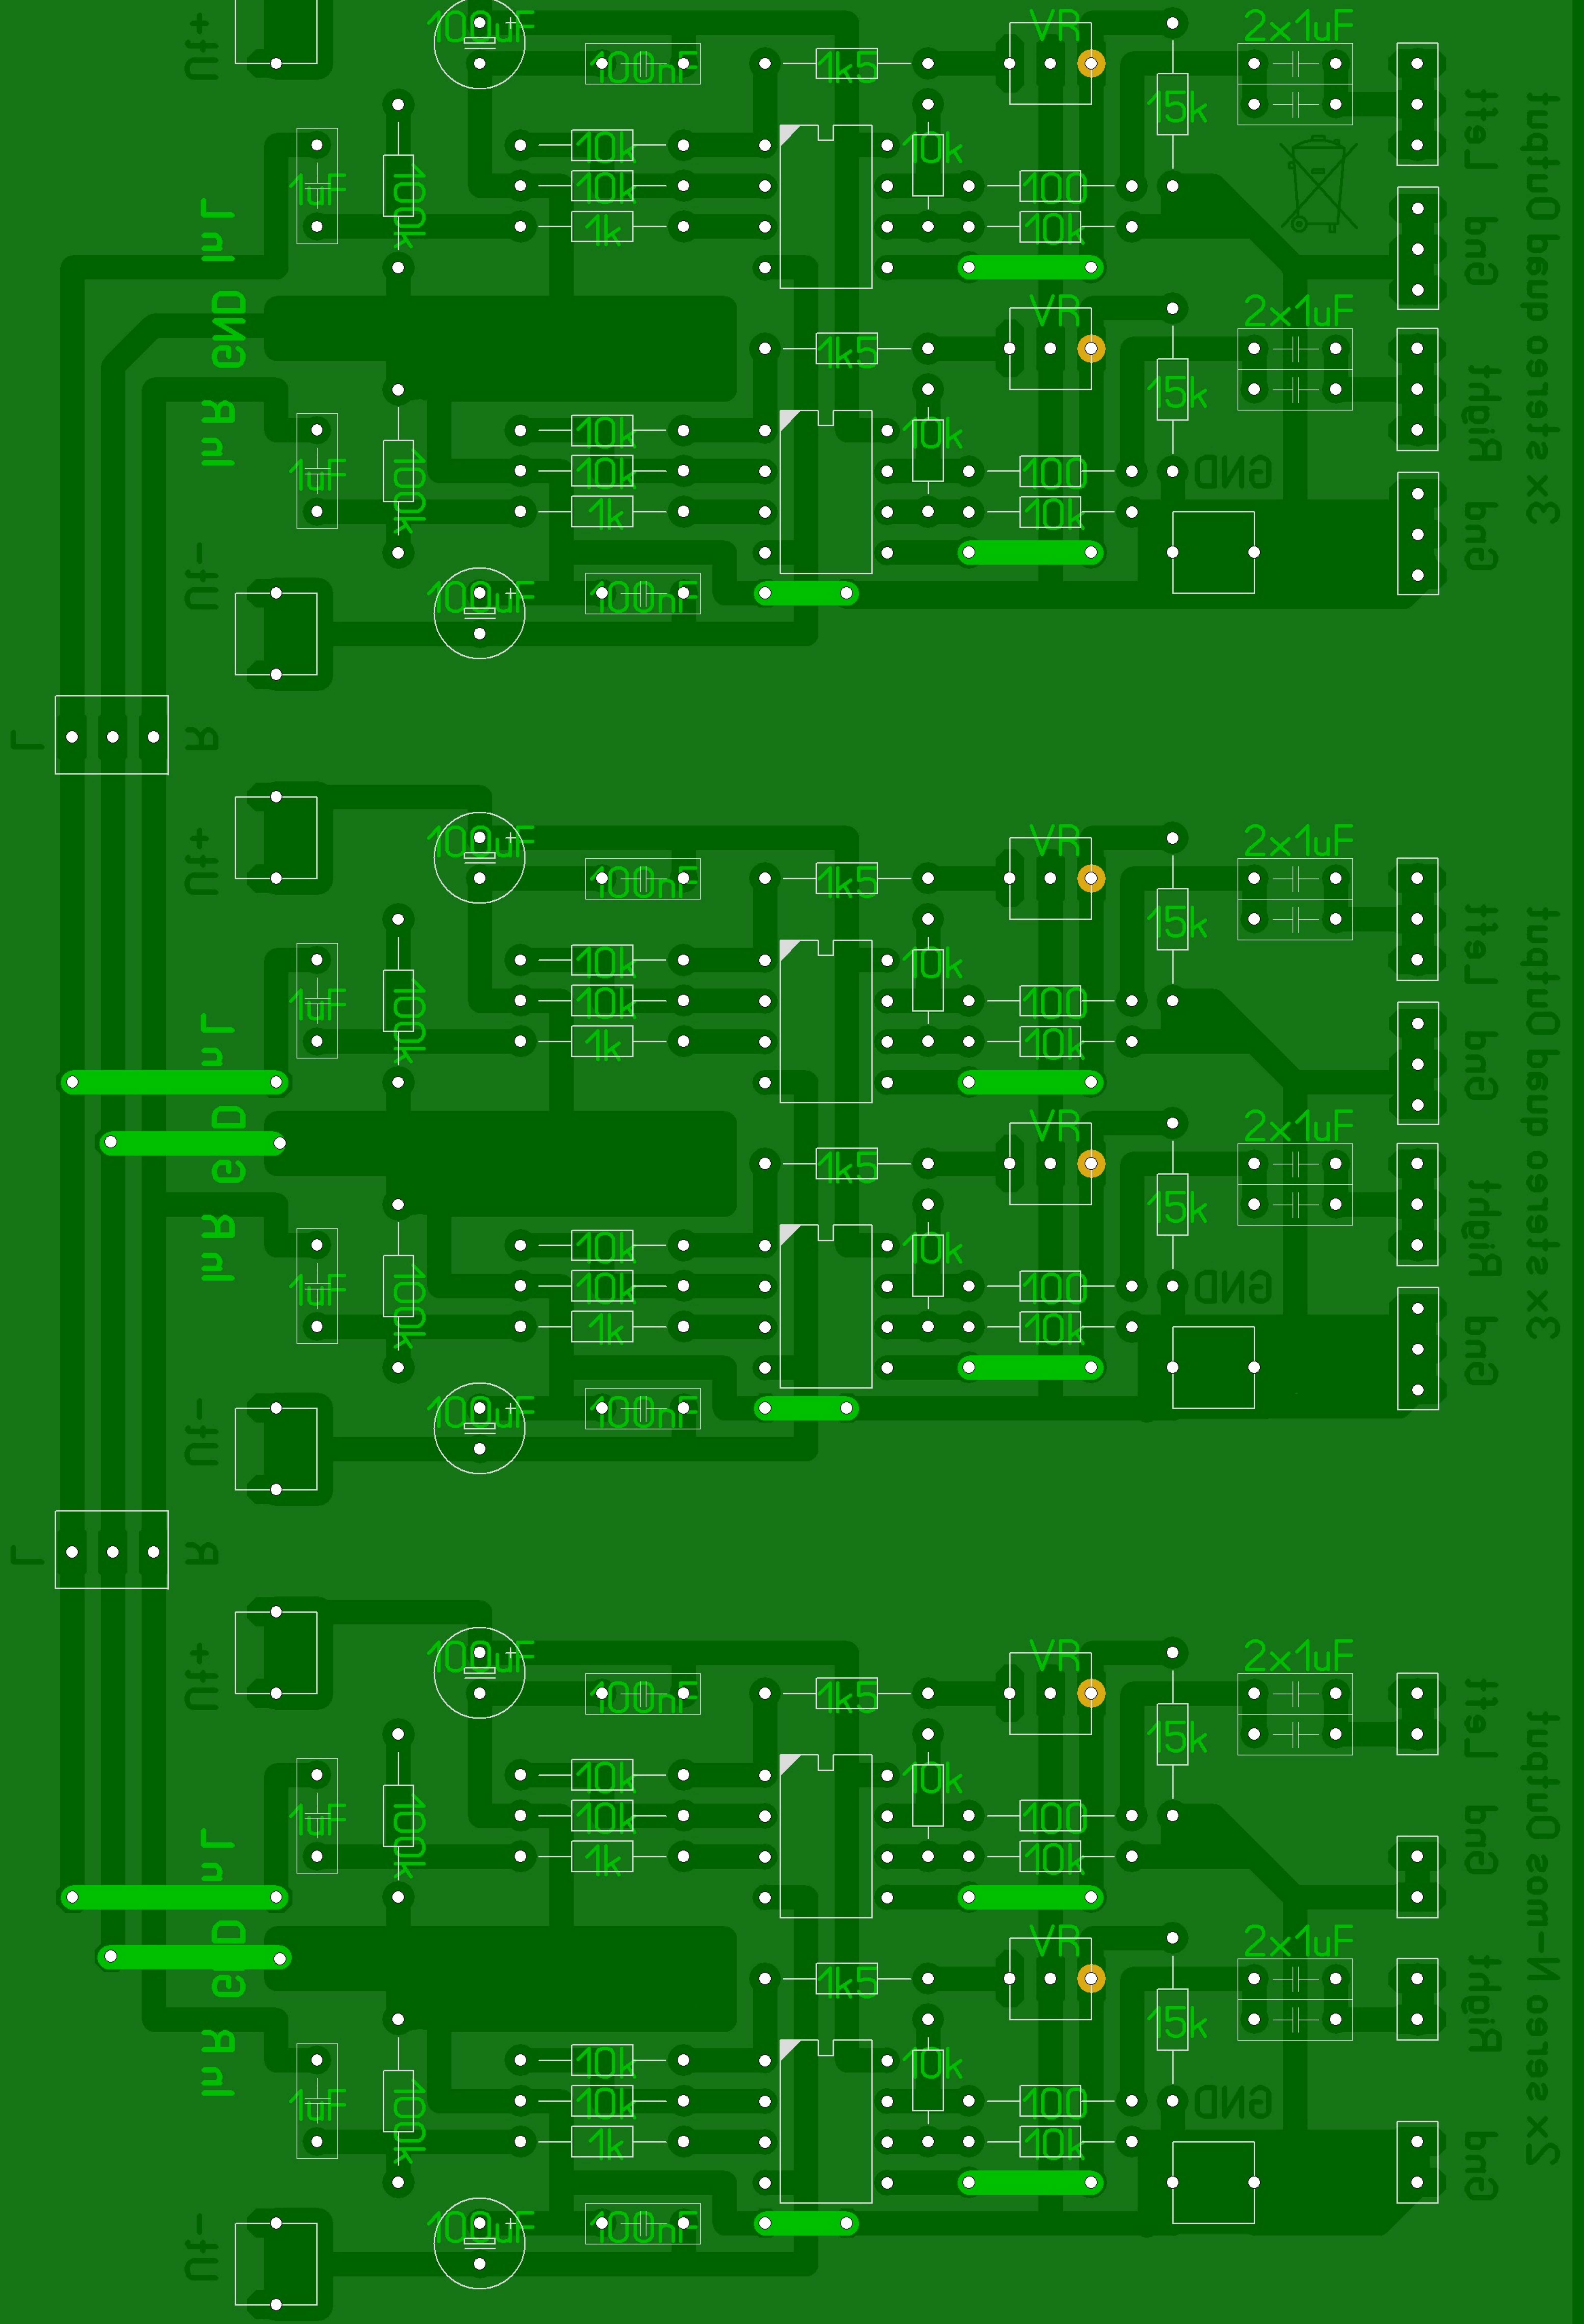

Professional Pre-amplifier

Professional Pre-amplifier

2x stereo N-mos Output

Gnd Right Gnd Left

3x stereo quad Output

Gnd Right Gnd Left

3x stereo quad Output

Gnd Right Gnd Left