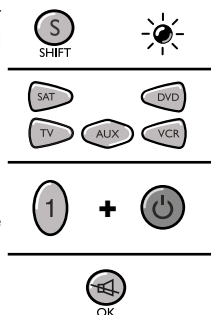

2 - Testing the remote control before you programme it

1. Turn on the product you want to control.
2. Press the product key (**2**) that corresponds to the type of product you want to control:
TV: television set **DVD:** DVD player
VCR: video recorder **AUX:** other product
SAT: satellite receiver
3. Point the remote control towards the product and try to turn it off by pressing the **⏻** key. If the product doesn't turn off, you'll need to programme the remote control by one of the methods described in chapter 3.

Refer to the list provided with these instructions, page I of the **codes**.

1. Turn on the product you want to control.
2. Hold down the **S** key (**17**) until the red indicator lamp (**1**) remains lit (the indicator light remains on for a few seconds to give you the time to proceed with the following steps. The indicator lamp flashes when this time is almost up, and then goes off).
3. Press the product key (**2**) that corresponds to the type of product you want to control: **TV**: television set, **VCR**: video recorder, **SAT**: satellite receiver, **DVD**: DVD player, **AUX**: other product.
4. While the indicator is lit, type in the subcode (example: **1** for THOMSON).
5. Point the remote towards the product and try to turn it off by pressing the key **11**.
6. If the product you want to control turns off, press **OK** (**8**) to save the subcode.
7. If the product doesn't turn off, press the **11** key (**11**) repeatedly until the set switches off. Wait approximately one second between key presses to give the red indicator lamp (**1**) enough time to go off and light up again. This will allow you to see whether the product responds or not.
8. Immediately after the product to be controlled turns off, press **OK** (**8**) to save the subcode.