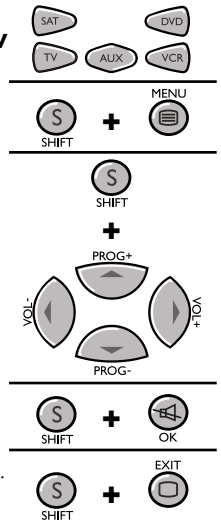

To choose, proceed as follows:

1. Press the **TV** key (**2**) (the remote control must be in TV mode for this procedure).
2. Hold down the **S** key (**17**) until the red indicator lamp (**1**) remains lit (the indicator light remains on for a few seconds to give you the time to proceed with the following steps. The indicator lamp flashes when this time is almost up, and then goes off).
3. Release the **S** key (**17**).
4. Press the **MUTE** key (**8**) for around 8 seconds. The indicator light will blink and then go off for about 8 seconds before blinking once more and then staying off.
5. If the remote previously controlled the television volume in **SAT** mode, it will now control the volume of the satellite receiver; if it previously controlled the volume of the satellite receiver, it will now control the television volume.

7 - The NAVILIGHT system

The **THOMSON NAVILIGHT** system allows you easy access to the settings of your television (TV) or video recorder (VCR).

1. Switch on the product you want to control.
2. Select the type of product concerned. In the **VCR** position, make sure that the **AV** mode is activated for the TV set (the SCART socket must be selected).
3. Press the **S/SHIFT** key (**17**) once and then press **MENU/MENU** (**6**).
4. To travel through the setting menus, press the **S/SHIFT** key (**17**) and then use the **up, down, left, right** (**7** and **16**). You must press the **S** (**17**) key and arrow key at the same time. You must press the **S** (**17**) key for every arrow key press and release.
5. Validate with **S/SHIFT** (**17**) + **MUTE/OK** (**8**).
6. To exit the menu, press the **S/SHIFT** key (**17**) once and then press **EXIT/EXIT** (**15**).