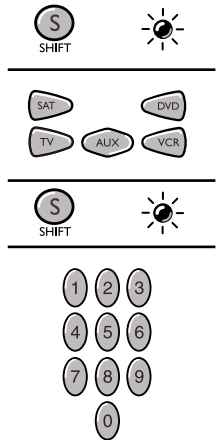

Refer to the list supplied with this user manual (see page **subcodes** or **codes**).

1. Turn on the COMBO you want to control.
2. Hold down the **S** key (**17**) until the red indicator lamp (**1**) remains lit (the indicator light remains on for a few seconds to give you the time to proceed with the following steps. The indicator lamp flashes when this time is almost up, and then goes off).
3. Press the **TV** key (**2**), then follow one of the programming methods (**A, B, C** or **D**) described earlier.
4. Hold down the **S** key (**17**) until the red indicator lamp (**1**) remains lit (the indicator light remains on for a few seconds to give you the time to proceed with the following steps. The indicator lamp flashes when this time is almost up, and then goes off).
5. Press the **VCR** key (**2**), then follow one of the programming methods (**A, B, C** or **D**) described earlier.

4 – How to retrieve a programmed code

You may want to retrieve the code programmed in the remote control.

1. Hold down the **S** key (**17**) until the red indicator lamp (**1**) remains lit (the indicator light remains on for a few seconds to give you the time to proceed with the following steps. The indicator lamp flashes when this time is almost up, and then goes off).
2. Press the product key (**2**) that corresponds to the type of product you want to control:
TV: television set, **VCR**: video recorder, **SAT**: satellite receiver,
DVD: DVD player, **AUX**: other product.
3. Press **S** (**17**) again briefly. The red indicator lamp flashes once.
4. Press the number keys (**0** to **9**) in ascending order until the red indicator lamp (**1**) flashes once.
5. The digit which made the red indicator lamp (**1**) flash, is the first number of the 3-digit code. Please make note of it.
6. Repeat step 4 to find out the two other numbers of the code.
7. When the third number is found, the red indicator lamp (**1**) goes off.