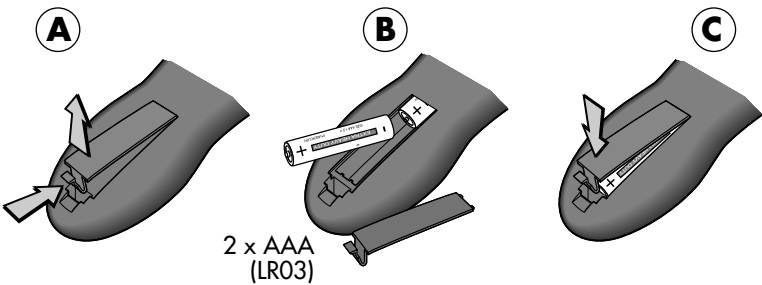

ROC56

ENGLISH - Do not mix different types of batteries or new and old batteries. Do not use rechargeable batteries. In order to avoid any risk of explosion, observe polarities indicated inside the battery compartment. Replace only with the type of batteries specified above. Do not throw them into fire, do not recharge them. If you are not using the remote control for a long period of time, remove the batteries. Please respect the environment and prevailing regulations. Before you dispose of batteries or accumulators, ask your dealer whether they are subject to special recycling and if they will accept them for disposal.