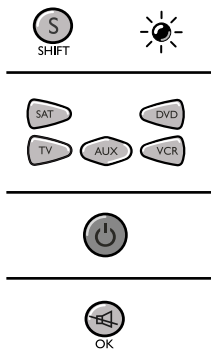

Method C – Programming by means of code retrieval

If none of the codes work, you may still be able to retrieve the appropriate code.

1. Turn on the product you want to control.
2. Hold down the **S** key (**17**) until the red indicator lamp (**1**) remains lit (the indicator light remains on for a few seconds to give you the time to proceed with the following steps. The indicator lamp flashes when this time is almost up, and then goes off).
3. Press the product key (**2**) that corresponds to the type of product you want to control: **TV**: television set, **VCR**: video recorder, **SAT**: satellite receiver, **DVD**: DVD player, **AUX**: other product.
4. Point the remote control towards the product and try to turn it off by pressing the **⏻** key (**11**).
5. If the product you want to control turns off, press **OK** (**8**) to save the subcode.
6. If the product does not turn off, press the **⏻** key (**11**) until the product switches off (up to 200 times). Wait approximately one second between key presses to give the red indicator lamp (**1**) enough time to go off and light up again. This will allow you to see whether the product responds or not.
7. Immediately upon turning off the product to be controlled, press **OK** (**8**) to save the code.