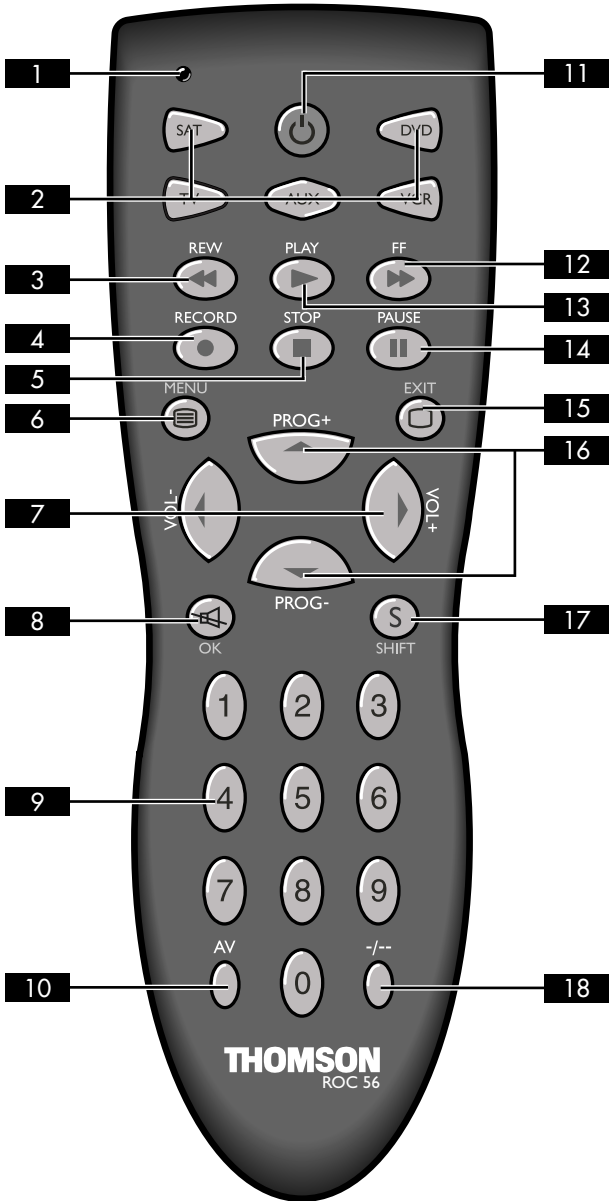

ROC56

ENGLISH - Do not mix different types of batteries or new and old batteries. Do not use rechargeable batteries. In order to avoid any risk of explosion, observe polarities indicated inside the battery compartment. Replace only with the type of batteries specified above. Do not throw them into fire, do not recharge them. If you are not using the remote control for a long period of time, remove the batteries. Please respect the environment and prevailing regulations. Before you dispose of batteries or accumulators, ask your dealer whether they are subject to special recycling and if they will accept them for disposal.