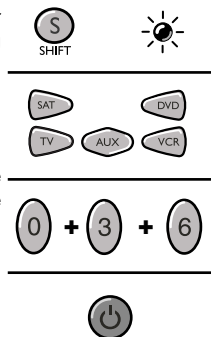

1. Turn on the product you want to control.
2. Hold down the **S** key (**17**) until the red indicator lamp (**1**) remains lit (the indicator light remains on for a few seconds to give you the time to proceed with the following steps. The indicator lamp flashes when this time is almost up, and then goes off).
3. Press the product key (**2**) that corresponds to the type of product you want to control: **TV**: television set, **VCR**: video recorder, **SAT**: satellite receiver, **DVD**: DVD player, **AUX**: other product.
4. While the indicator is lit, enter the 3-digit code proposed for the product to be controlled (example: **036** for THOMSON). The red indicator then goes off if the code is correct or flashes, if the code is not on the list.
5. Point the remote control towards the product and try to turn it off by pressing the **11** key (**11**).
6. If the product doesn't turn off, repeat step 2, using the next 3-digit code in the list. Try to turn off the product by pressing **11** key (**11**) once. Repeat this procedure until one of the 3-digit codes works.