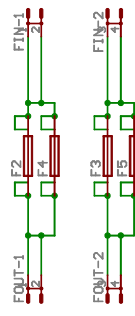

C8 C7 : gnd direct ??

- H9 MOUNT-PAD-ROUND3.0
- H10 MOUNT-PAD-ROUND3.0
- GND#
- H12 MOUNT-PAD-ROUND3.0

- H5 MOUNT-PAD-ROUND3.0
- H6 MOUNT-PAD-ROUND3.0
- H7 MOUNT-PAD-ROUND3.0
- H8 MOUNT-PAD-ROUND3.0

- H11 MOUNT-PAD-ROUND3.0

**Amplificateur Philips
TDA7293**

TITLE: tda7293_05_by_fu

Document Number:

REV:

Date: 12/02/2004 17:06:36

Sheet: 1/1