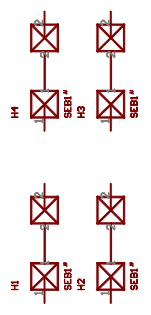

C8 C7 : gnd direct ??

- H9 MOUNT-PAD-ROUND3.0
- H10 MOUNT-PAD-ROUND3.0
- GND#
- H12 MOUNT-PAD-ROUND3.0

- H5 MOUNT-PAD-ROUND3.0
- H6 MOUNT-PAD-ROUND3.0
- H7 MOUNT-PAD-ROUND3.0
- H8 MOUNT-PAD-ROUND3.0

- H11 MOUNT-PAD-ROUND3.0

**Amplificateur Philips
TDA7293**

TITLE: tda7293_05_by_fu

Document Number:

REV:

Date: 12/02/2004 17:06:36

Sheet: 1/1