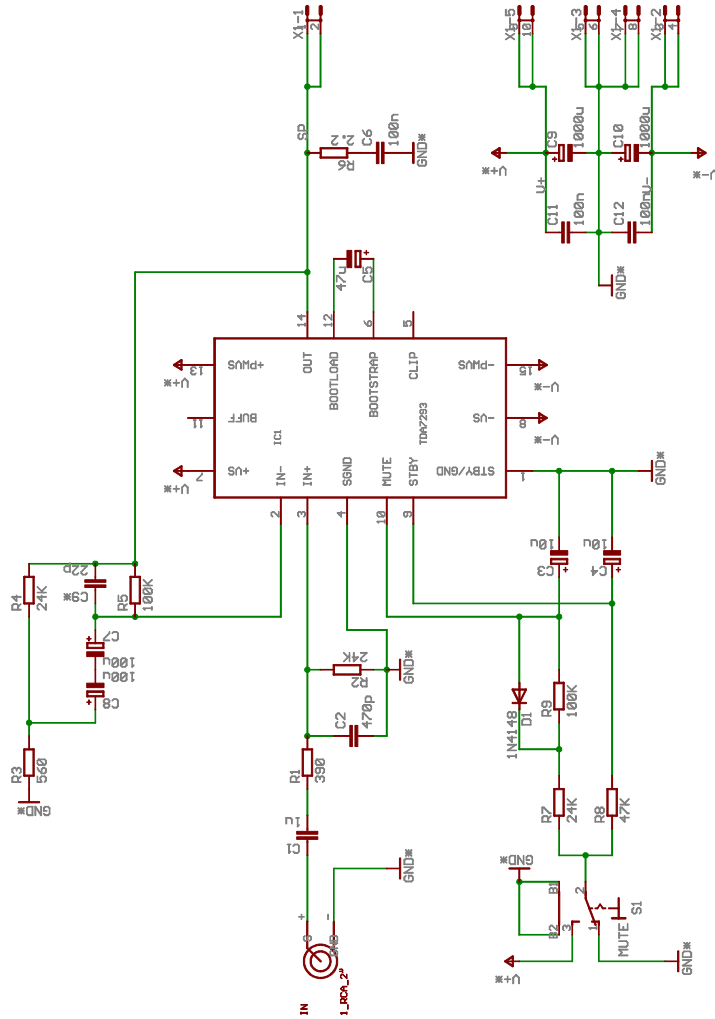

C8 C7 : gnd direct ??

- H9 MOUNT-PAD-ROUND3.0
- H10 MOUNT-PAD-ROUND3.0
- GND#
- H12 MOUNT-PAD-ROUND3.0

- H5 MOUNT-PAD-ROUND3.0
- H6 MOUNT-PAD-ROUND3.0
- H7 MOUNT-PAD-ROUND3.0
- H8 MOUNT-PAD-ROUND3.0

- H11 MOUNT-PAD-ROUND3.0

**Amplificateur Philips
TDA7293**

TITLE: tda7293_05_by_fu

Document Number:

REV:

Date: 12/02/2004 17:06:36

Sheet: 1/1