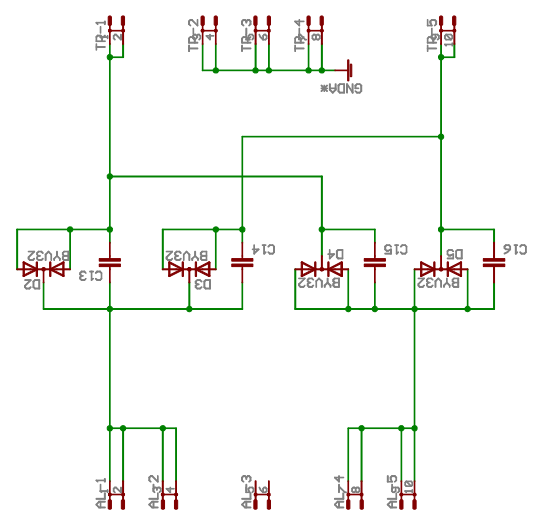

C8 C7 : gnd direct ??

- H9 MOUNT-PAD-ROUND3.0
- H10 MOUNT-PAD-ROUND3.0
- GND#
- H12 MOUNT-PAD-ROUND3.0

- H5 MOUNT-PAD-ROUND3.0
- H6 MOUNT-PAD-ROUND3.0
- H7 MOUNT-PAD-ROUND3.0
- H8 MOUNT-PAD-ROUND3.0

- H11 MOUNT-PAD-ROUND3.0