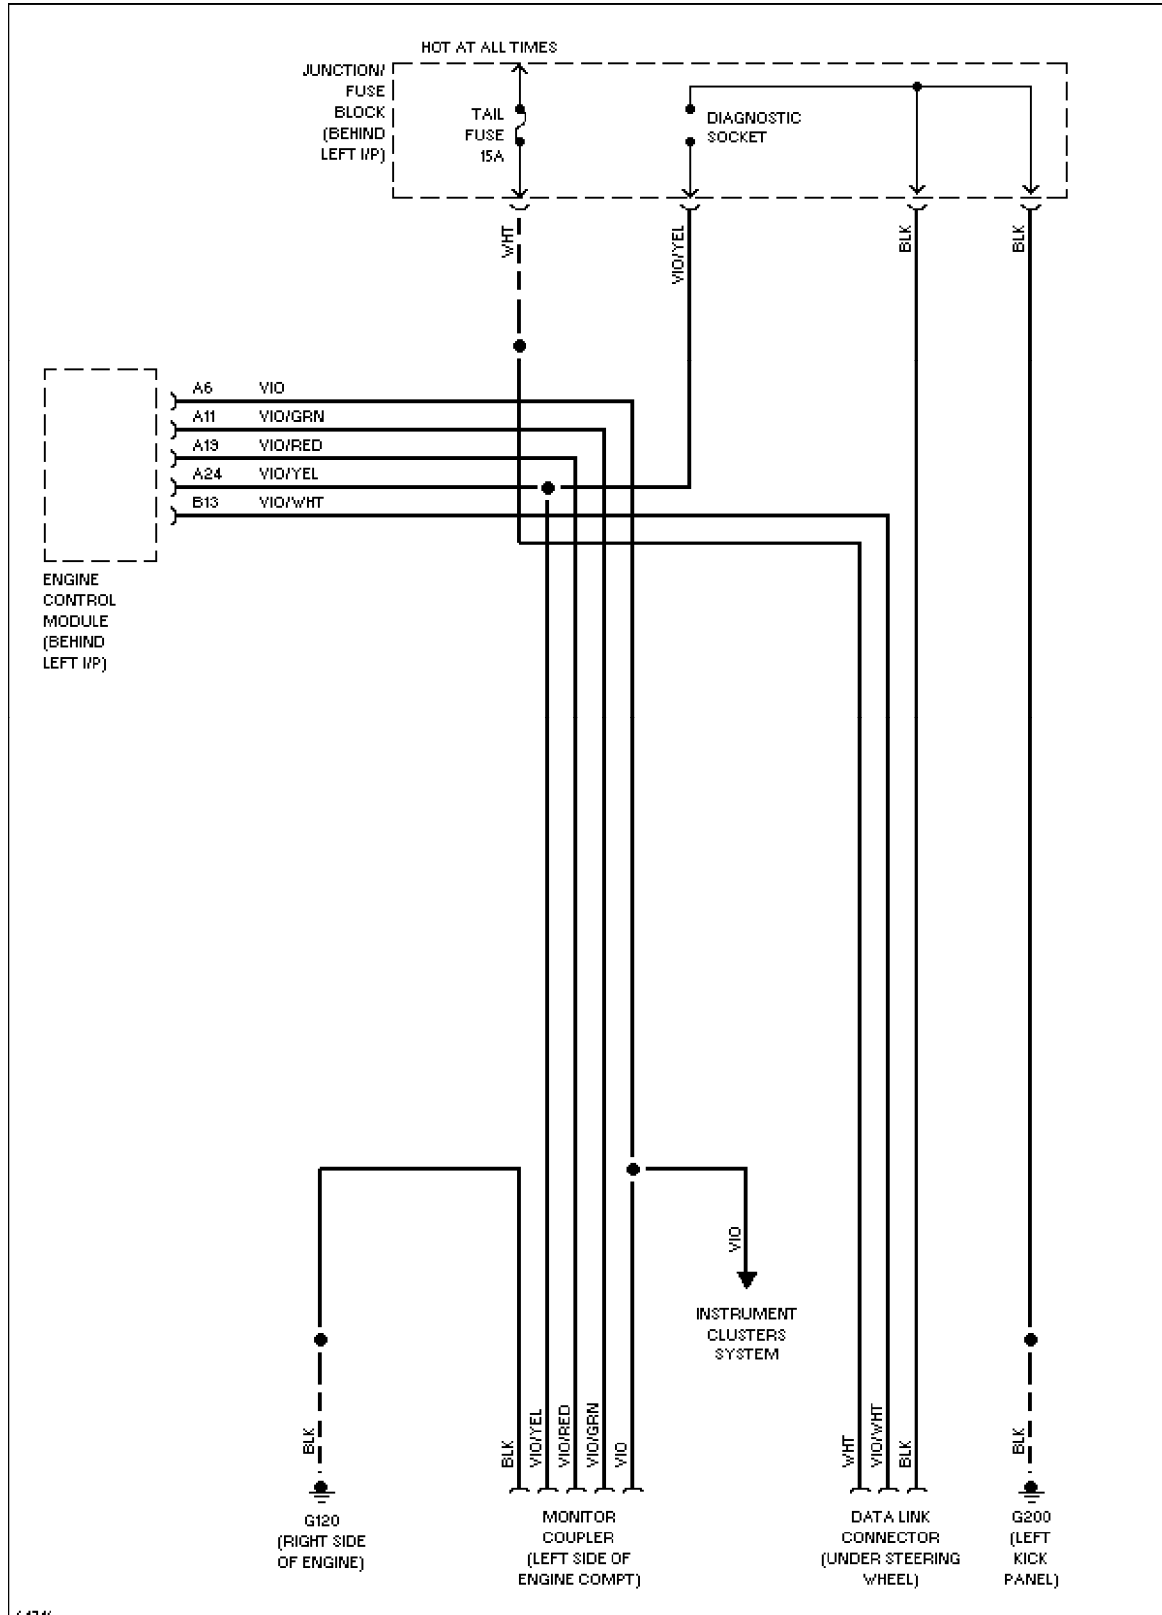

SYSTEM WIRING DIAGRAMS

A/C Circuit 1994 Suzuki Swift

CDR@WP.PL

SYSTEM WIRING DIAGRAMS

Heater Circuit (p. 2)

1994 Suzuki Swift

© 1995 YFTC

66083

SYSTEM WIRING DIAGRAMS

Data Link Connector Circuit (p. 3)

1994 Suzuki Swift

SYSTEM WIRING DIAGRAMS

Cooling Fan Circuit (p. 4)

1994 Suzuki Swift

SYSTEM WIRING DIAGRAMS

Defogger Circuit (p. 5)