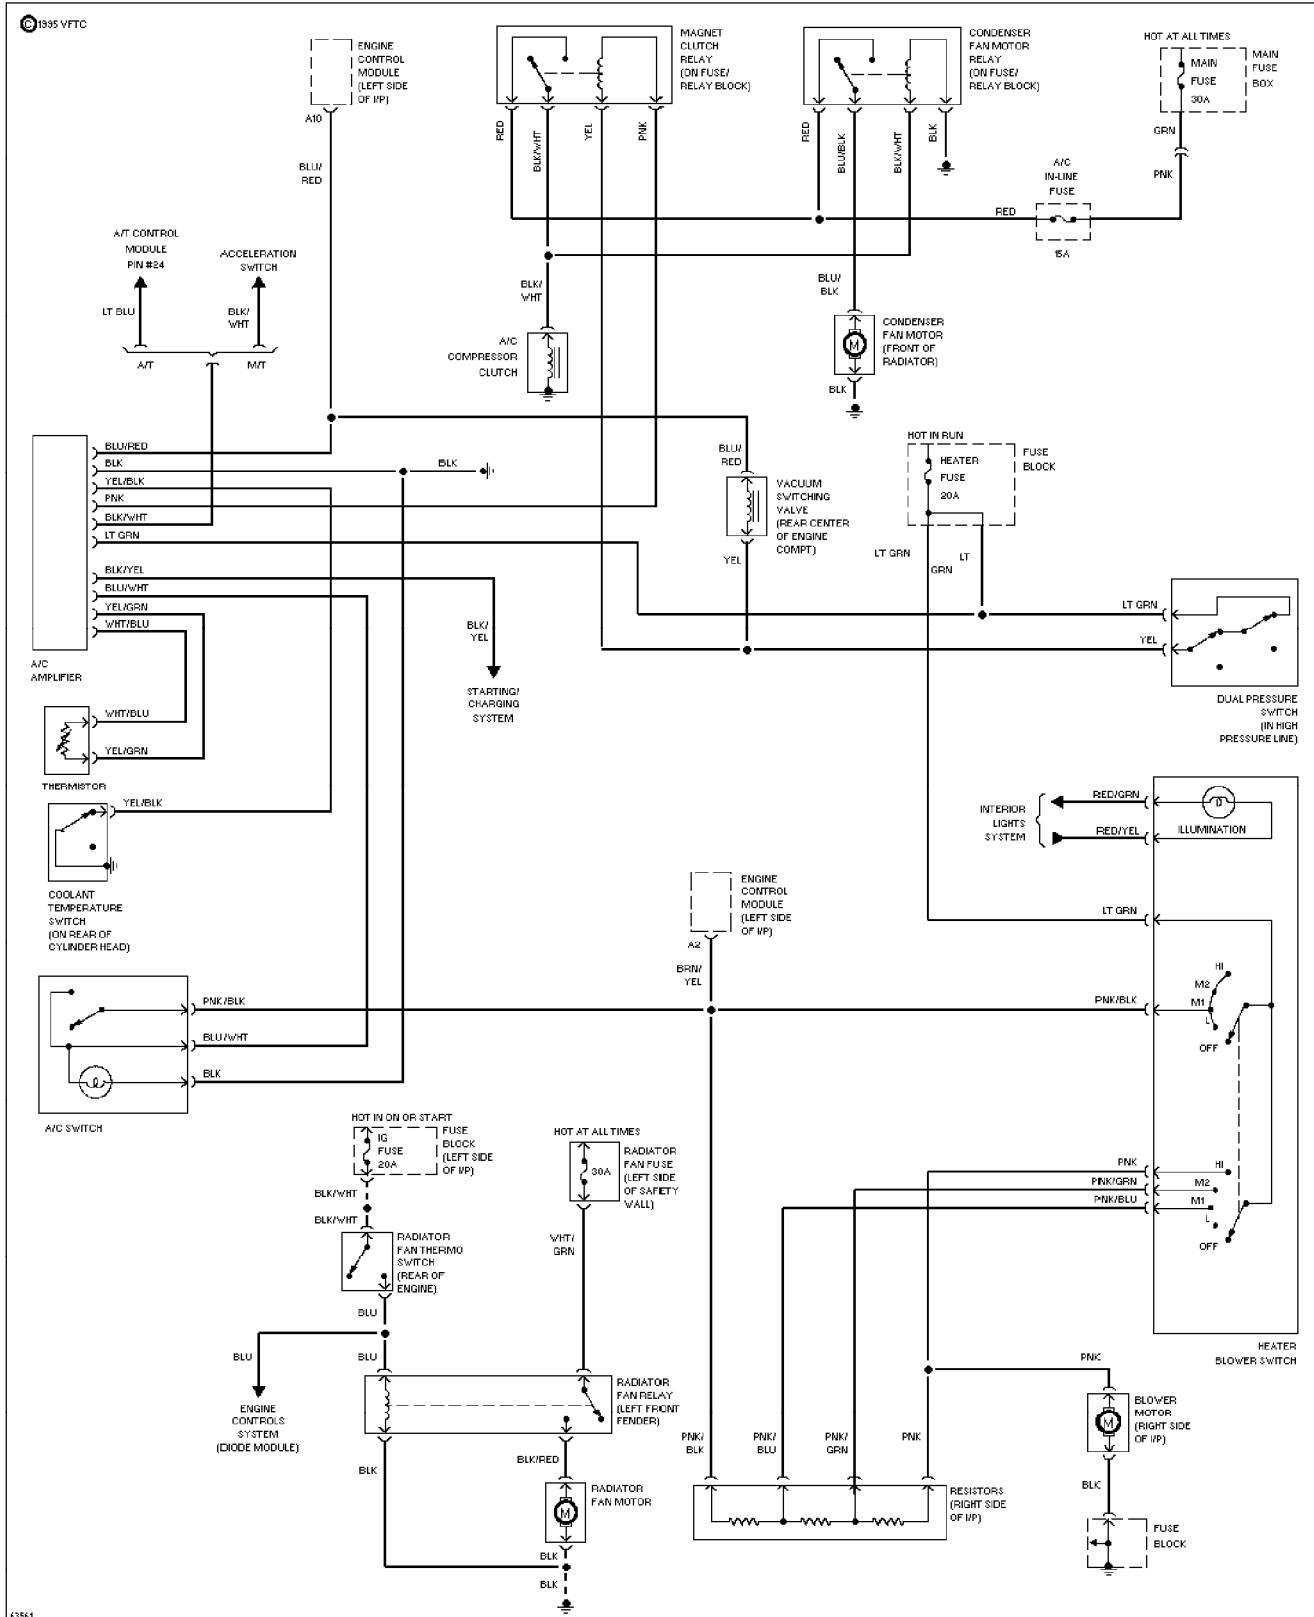

SYSTEM WIRING DIAGRAMS

A/C Circuit 1994 Suzuki Swift

CDR@WP.PL

SYSTEM WIRING DIAGRAMS

Heater Circuit (p. 2)

1994 Suzuki Swift

© 1995 YFTC

66083

Ground Distribution Circuit (1 of 2) (p. 12)

1994 Suzuki Swift

1595 VFTC

SYSTEM WIRING DIAGRAMS

Ground Distribution Circuit (2 of 2) (p. 13)

1994 Suzuki Swift

1595 VFTC

SYSTEM WIRING DIAGRAMS