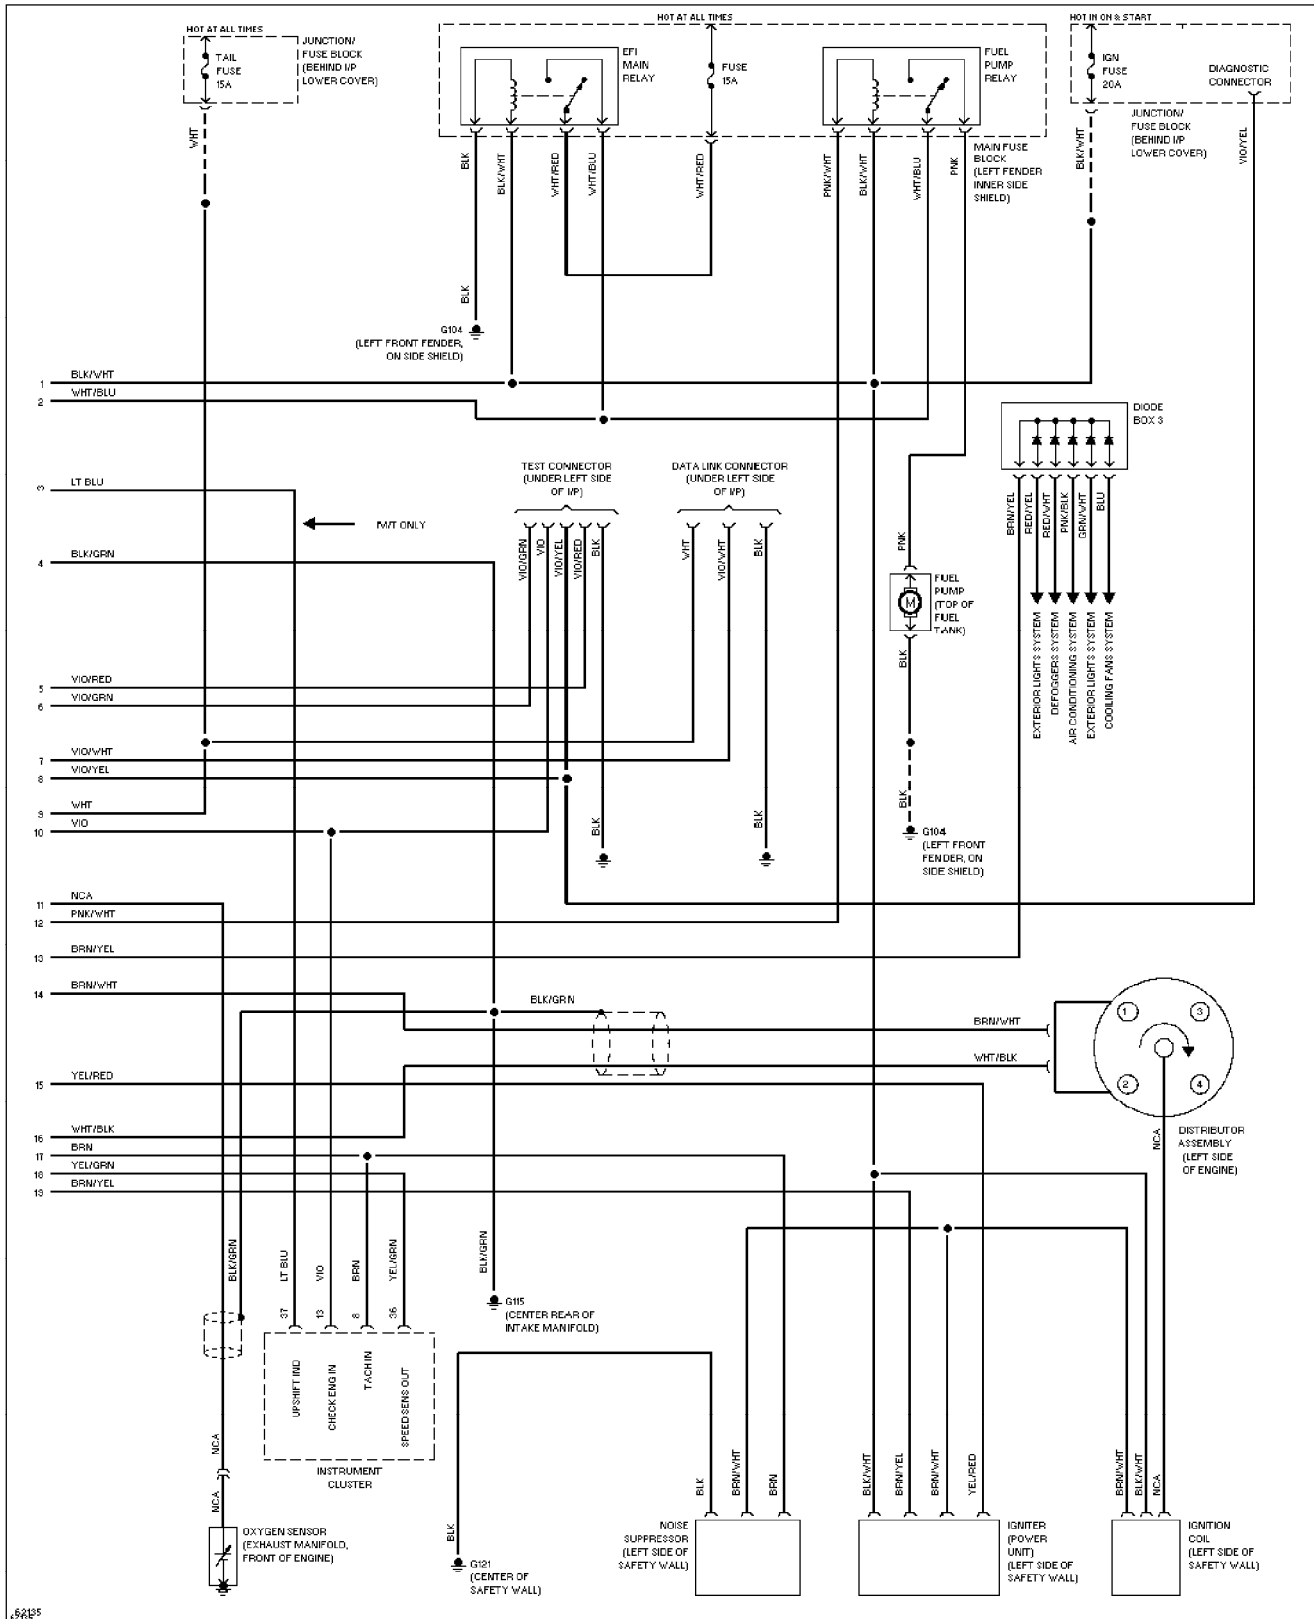

SYSTEM WIRING DIAGRAMS

1.3L TBI, Engine Performance Circuits (1 of 2) (p. 8)

1994 Suzuki Swift

SYSTEM WIRING DIAGRAMS

1.3L TBI, Engine Performance Circuits (2 of 2) (p. 9)

1994 Suzuki Swift

SYSTEM WIRING DIAGRAMS