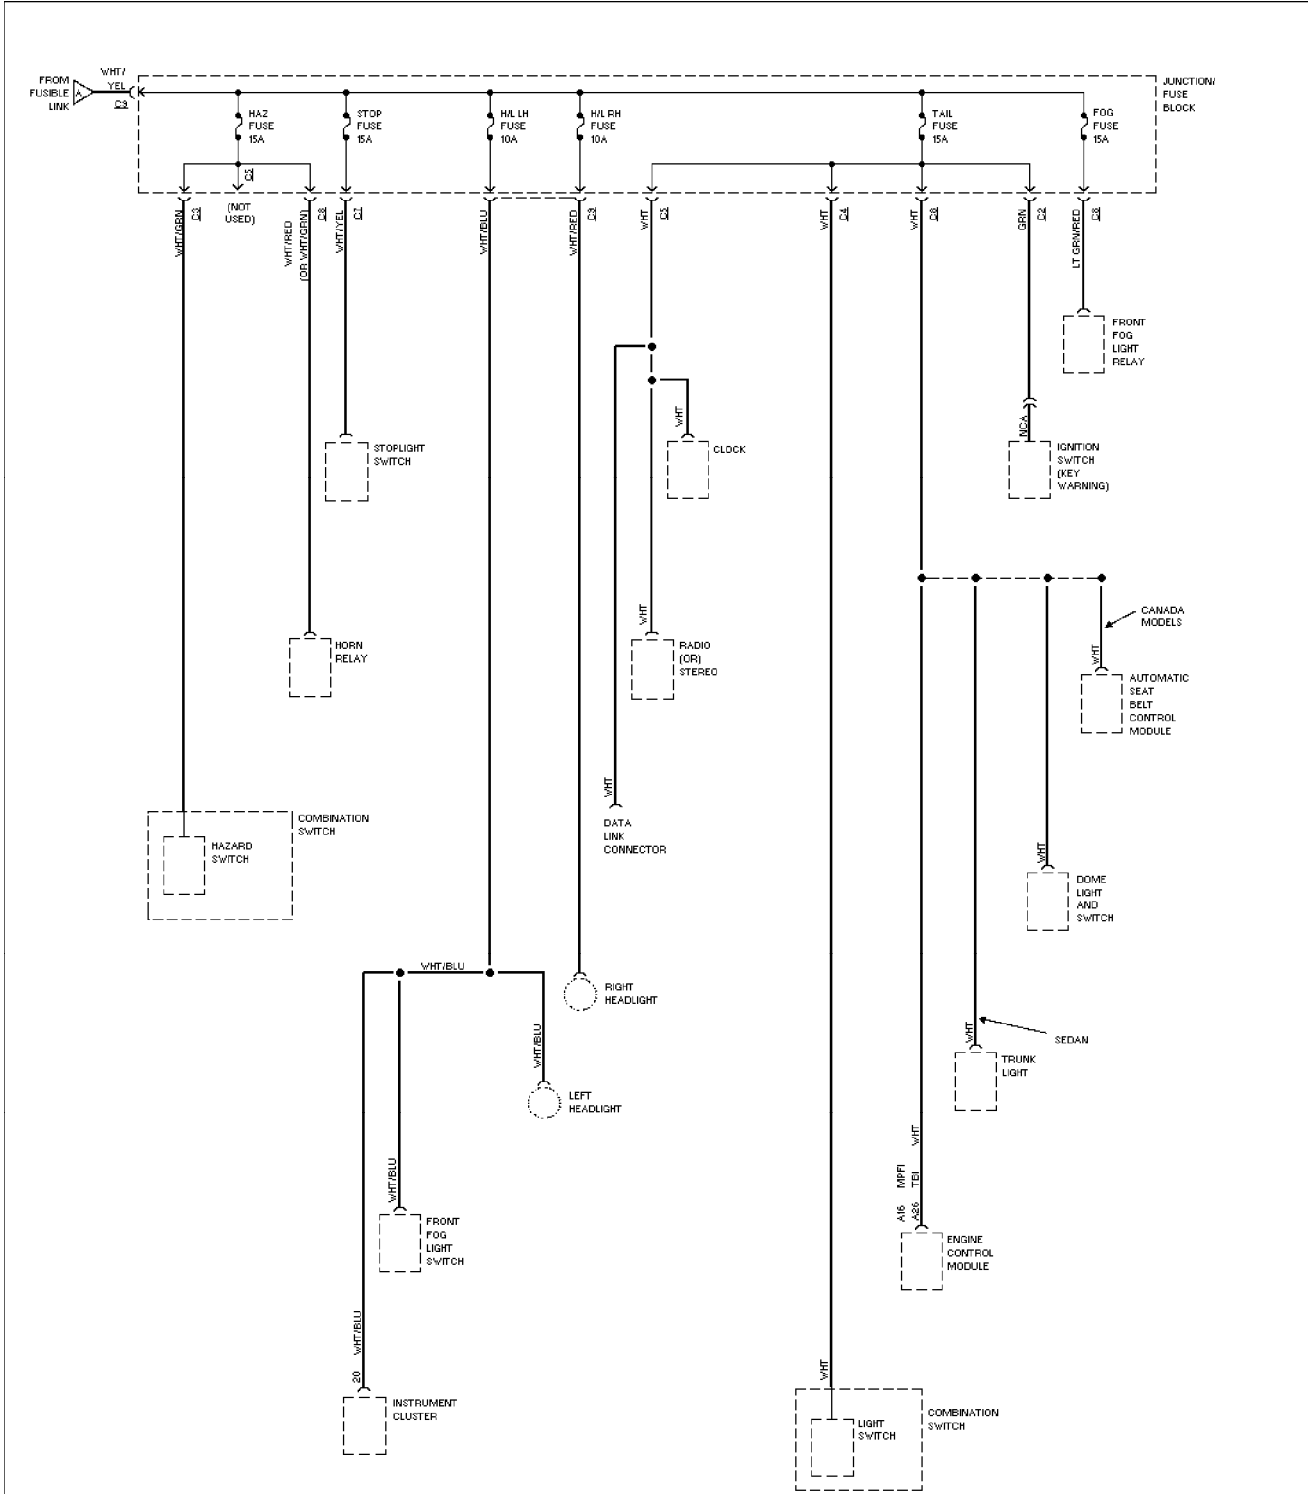

SYSTEM WIRING DIAGRAMS

Power Distribution Circuit (2 of 3) (p. 22)

1994 Suzuki Swift

SYSTEM WIRING DIAGRAMS

Power Distribution Circuit (3 of 3) (p. 23)

1994 Suzuki Swift

SYSTEM WIRING DIAGRAMS

Power Door Lock Circuit (p. 24)

Shift Interlock Circuit (p. 27)

1994 Suzuki Swift

© 1995 VFTC

SYSTEM WIRING DIAGRAMS

Charging Circuit (p. 28)

1994 Suzuki Swift

SYSTEM WIRING DIAGRAMS

Starting Circuit (p. 29)