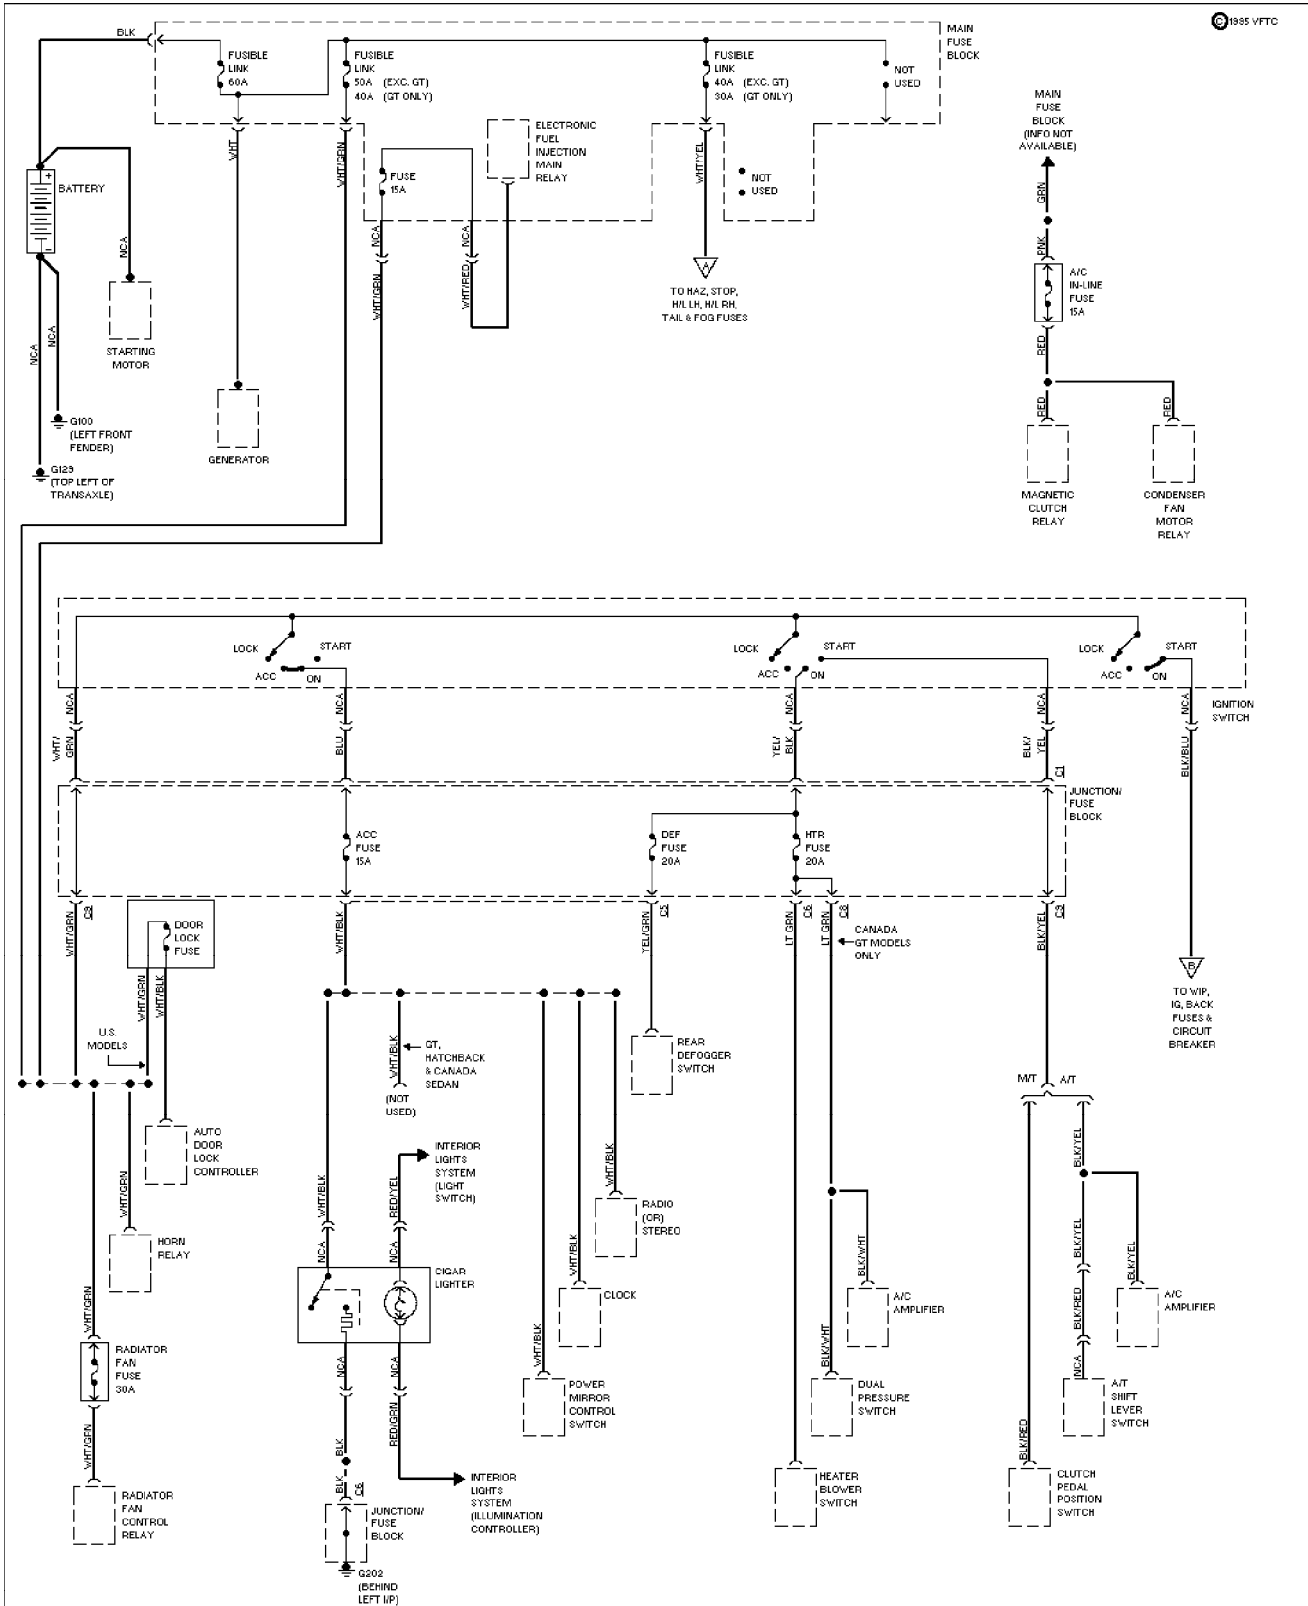

SYSTEM WIRING DIAGRAMS

Horn Circuit (p. 17)

1994 Suzuki Swift

SYSTEM WIRING DIAGRAMS

Instrument Cluster Circuit (p. 18)

1994 Suzuki Swift

SYSTEM WIRING DIAGRAMS

Interior Light Circuit (p. 19)

1994 Suzuki Swift

SYSTEM WIRING DIAGRAMS

Passive Restraint Circuit (p. 20)

1994 Suzuki Swift

SYSTEM WIRING DIAGRAMS

Power Distribution Circuit (1 of 3) (p. 21)

1994 Suzuki Swift

© 1995 VFTCO

SYSTEM WIRING DIAGRAMS

Power Distribution Circuit (2 of 3) (p. 22)

1994 Suzuki Swift

SYSTEM WIRING DIAGRAMS

Power Distribution Circuit (3 of 3) (p. 23)

1994 Suzuki Swift

SYSTEM WIRING DIAGRAMS

Power Door Lock Circuit (p. 24)