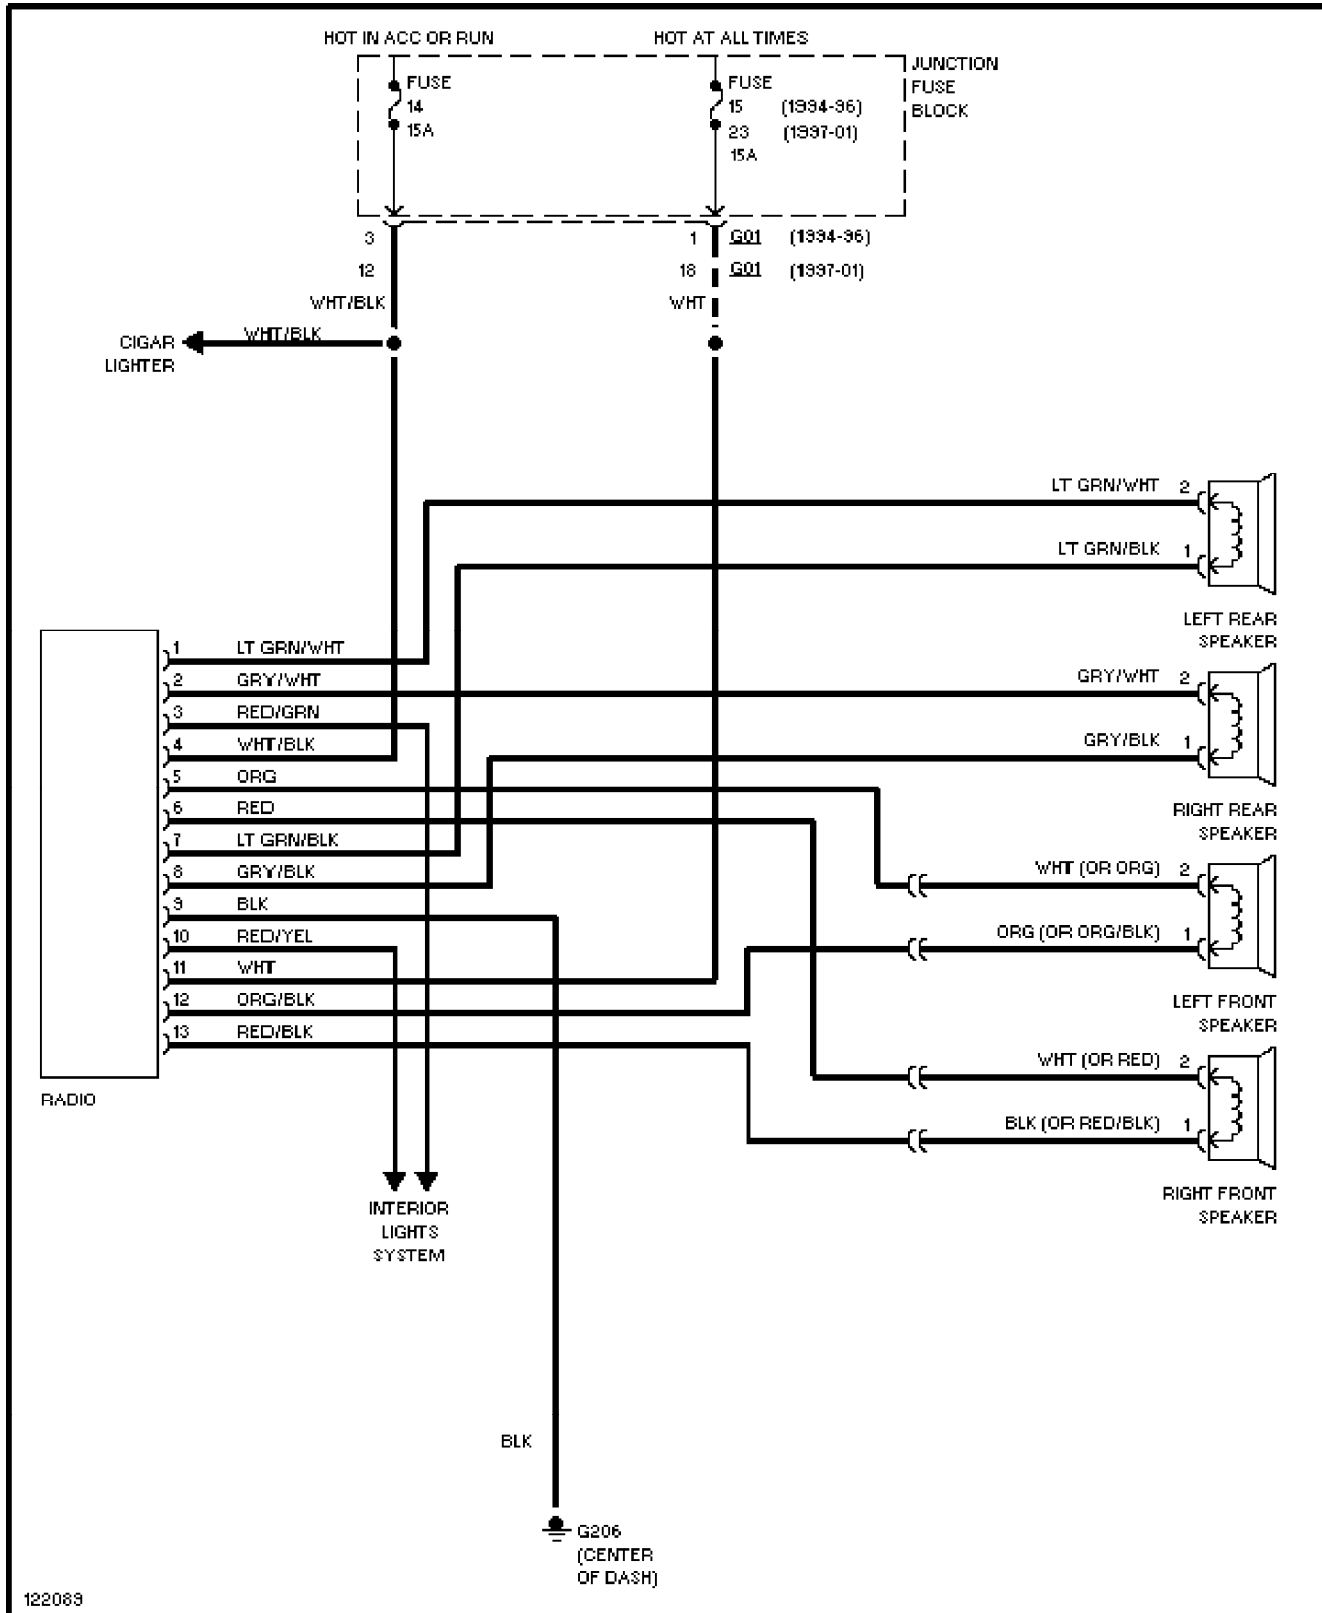

SYSTEM WIRING DIAGRAMS

Power Distribution Circuit (2 of 3) (p. 22)

1994 Suzuki Swift

SYSTEM WIRING DIAGRAMS

Power Distribution Circuit (3 of 3) (p. 23)

1994 Suzuki Swift

SYSTEM WIRING DIAGRAMS

Power Door Lock Circuit (p. 24)

1994 Suzuki Swift

SYSTEM WIRING DIAGRAMS

Power Mirror Circuit (p. 25)

1994 Suzuki Swift

SYSTEM WIRING DIAGRAMS

Radio Circuits (p. 26)

1994 Suzuki Swift

SYSTEM WIRING DIAGRAMS

Shift Interlock Circuit (p. 27)

1994 Suzuki Swift

© 1995 VFTC

SYSTEM WIRING DIAGRAMS

Charging Circuit (p. 28)

1994 Suzuki Swift

SYSTEM WIRING DIAGRAMS

Starting Circuit (p. 29)