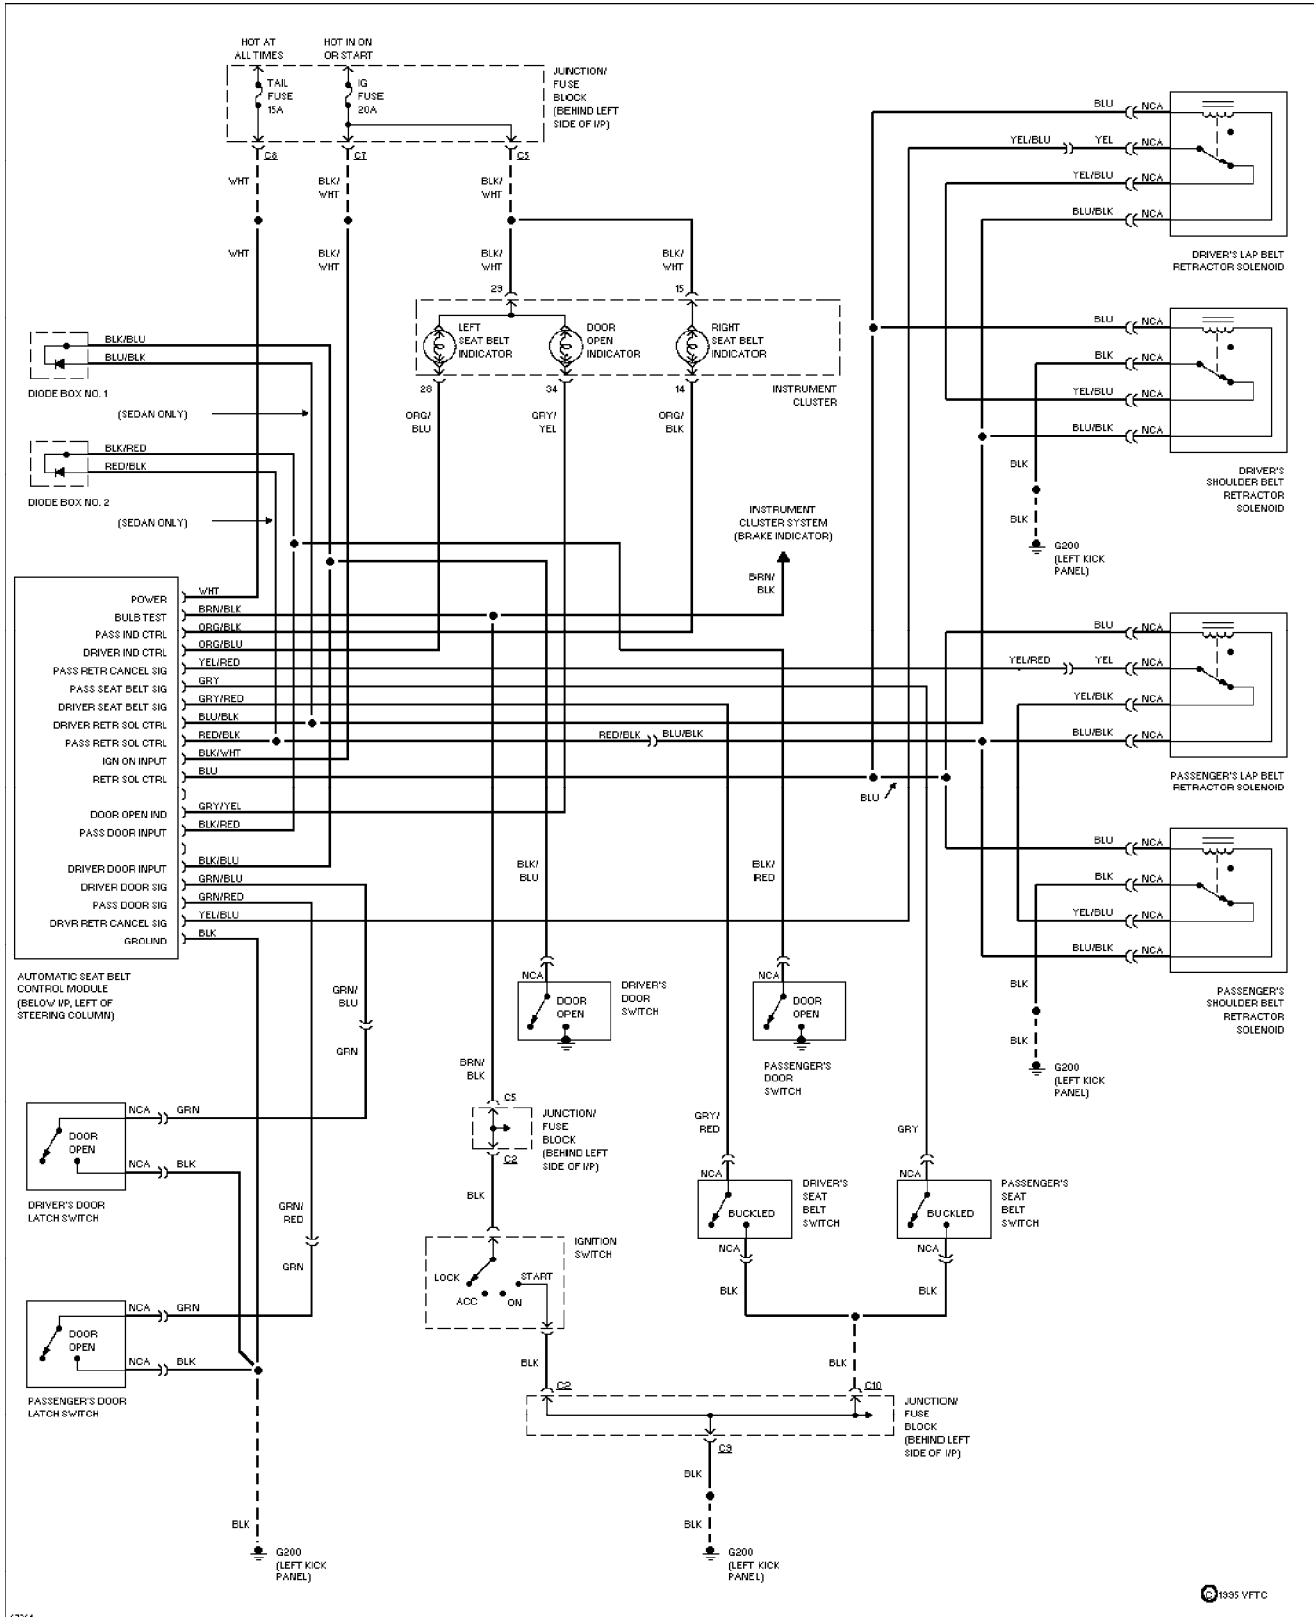

SYSTEM WIRING DIAGRAMS

Passive Restraint Circuit (p. 20)

1994 Suzuki Swift