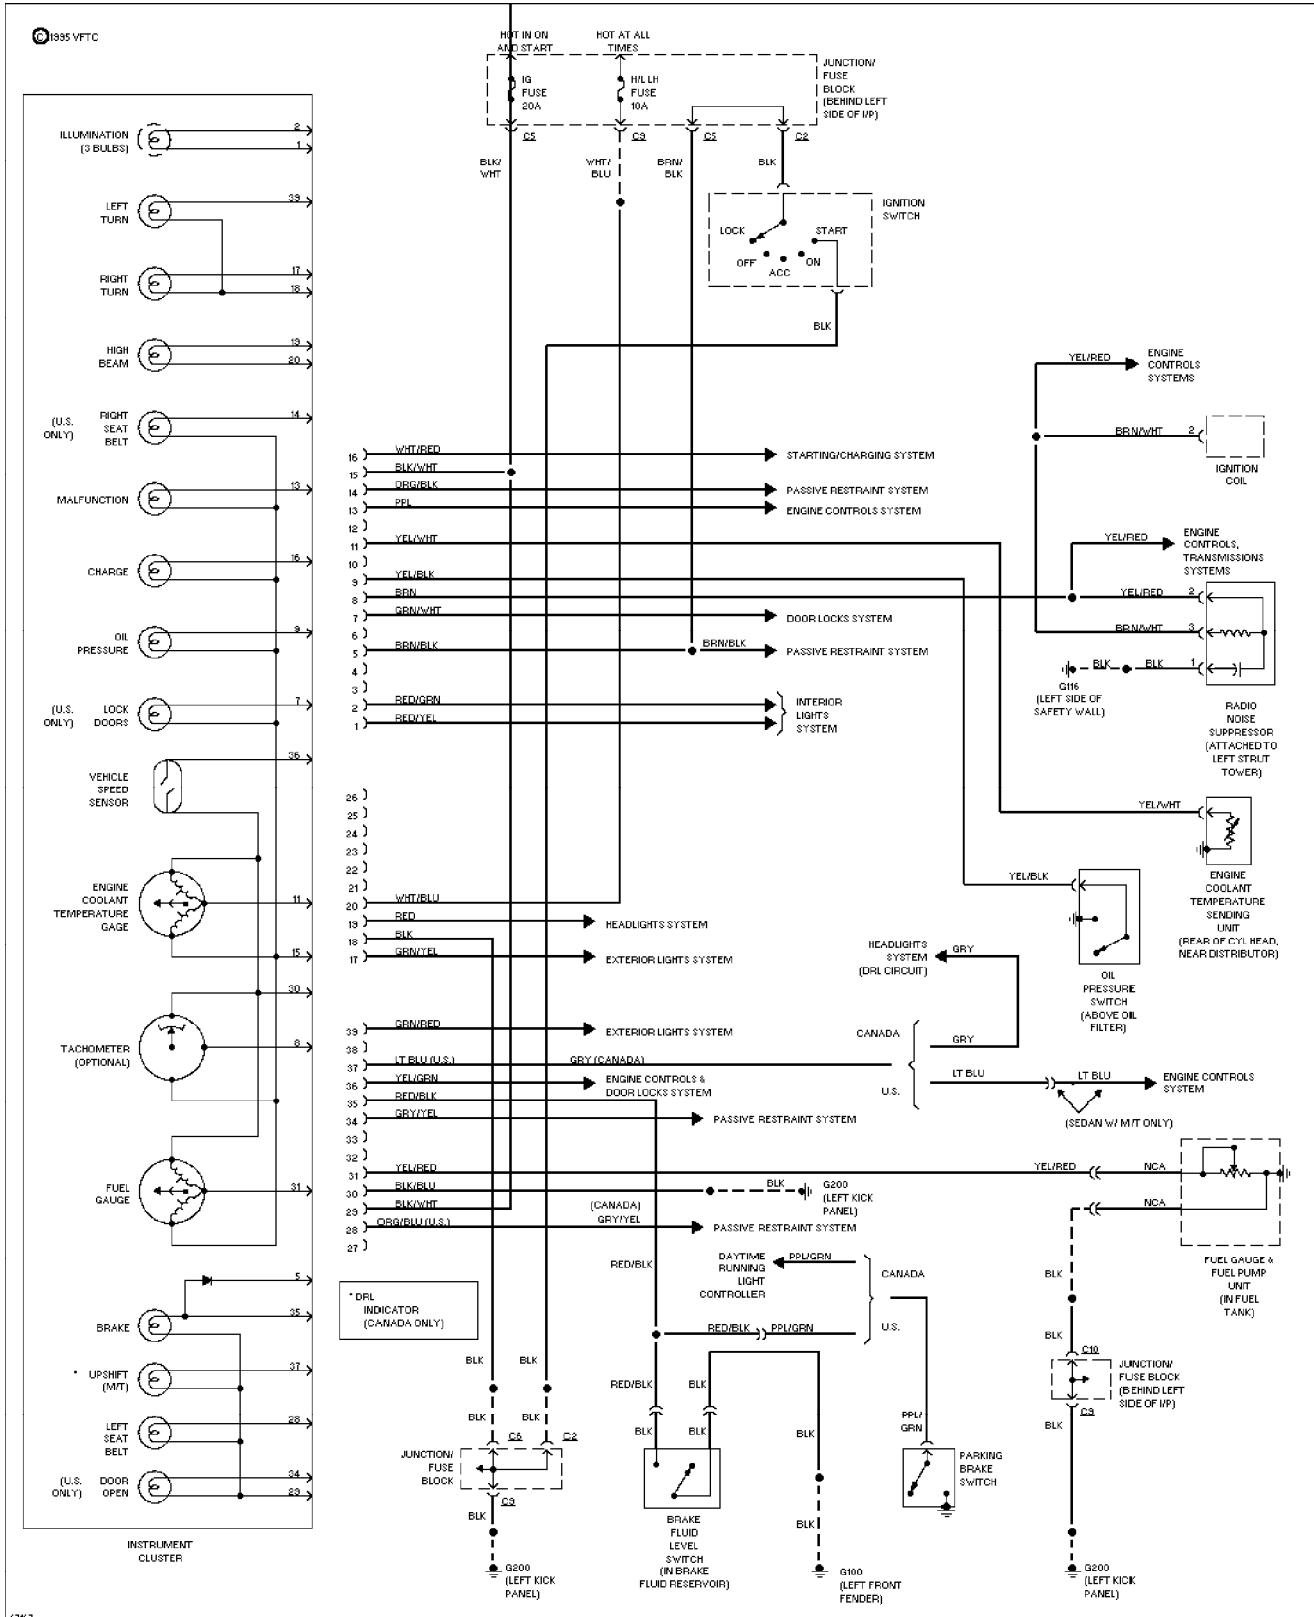

SYSTEM WIRING DIAGRAMS

Horn Circuit (p. 17)

1994 Suzuki Swift

SYSTEM WIRING DIAGRAMS

Instrument Cluster Circuit (p. 18)

1994 Suzuki Swift

SYSTEM WIRING DIAGRAMS

Interior Light Circuit (p. 19)

1994 Suzuki Swift

SYSTEM WIRING DIAGRAMS

Passive Restraint Circuit (p. 20)

1994 Suzuki Swift

SYSTEM WIRING DIAGRAMS

Power Distribution Circuit (1 of 3) (p. 21)

1994 Suzuki Swift

© 1995 VFTCO