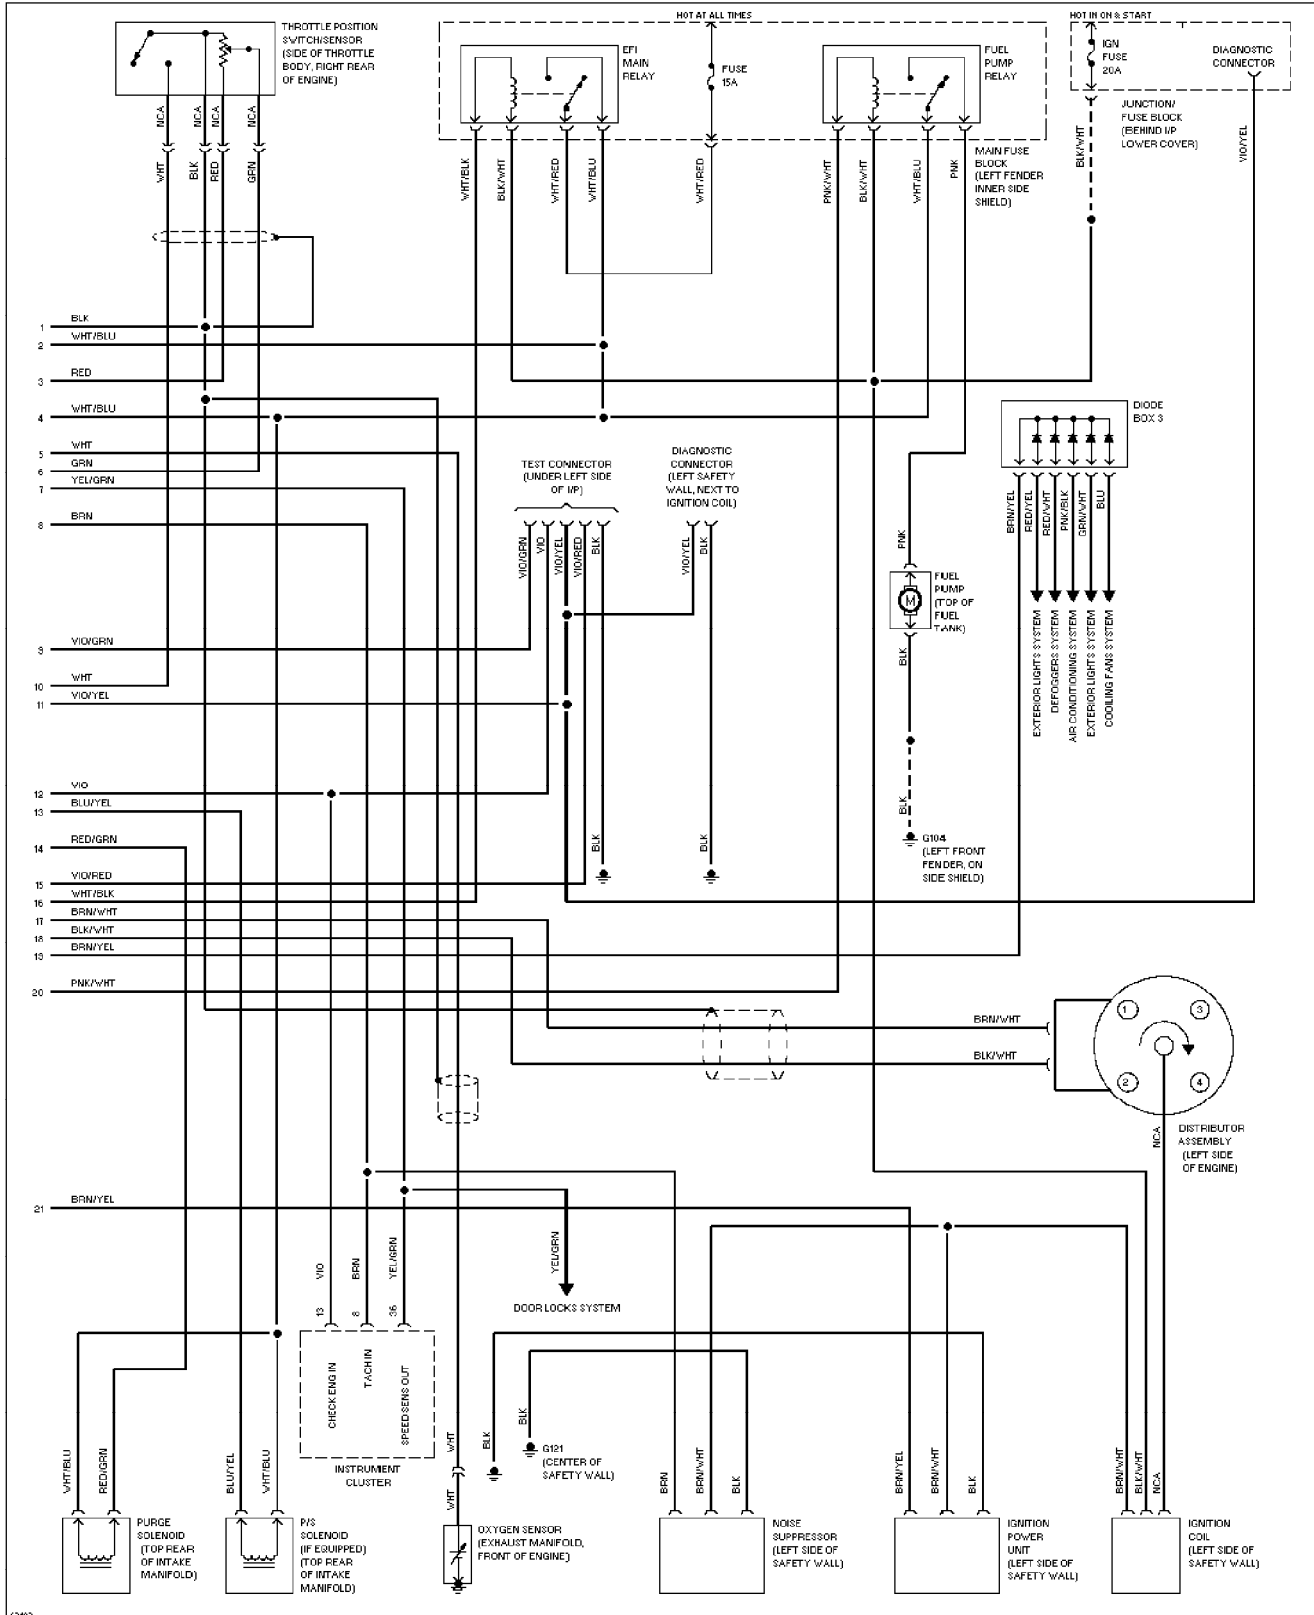

1994 Suzuki Swift

SYSTEM WIRING DIAGRAMS

1.3L PFI, Engine Performance Circuits (1 of 2) (p. 6)

1994 Suzuki Swift

SYSTEM WIRING DIAGRAMS

1.3L PFI, Engine Performance Circuits (2 of 2) (p. 7)

1994 Suzuki Swift

SYSTEM WIRING DIAGRAMS

1.3L TBI, Engine Performance Circuits (1 of 2) (p. 8)

1994 Suzuki Swift

SYSTEM WIRING DIAGRAMS

1.3L TBI, Engine Performance Circuits (2 of 2) (p. 9)

1994 Suzuki Swift

SYSTEM WIRING DIAGRAMS