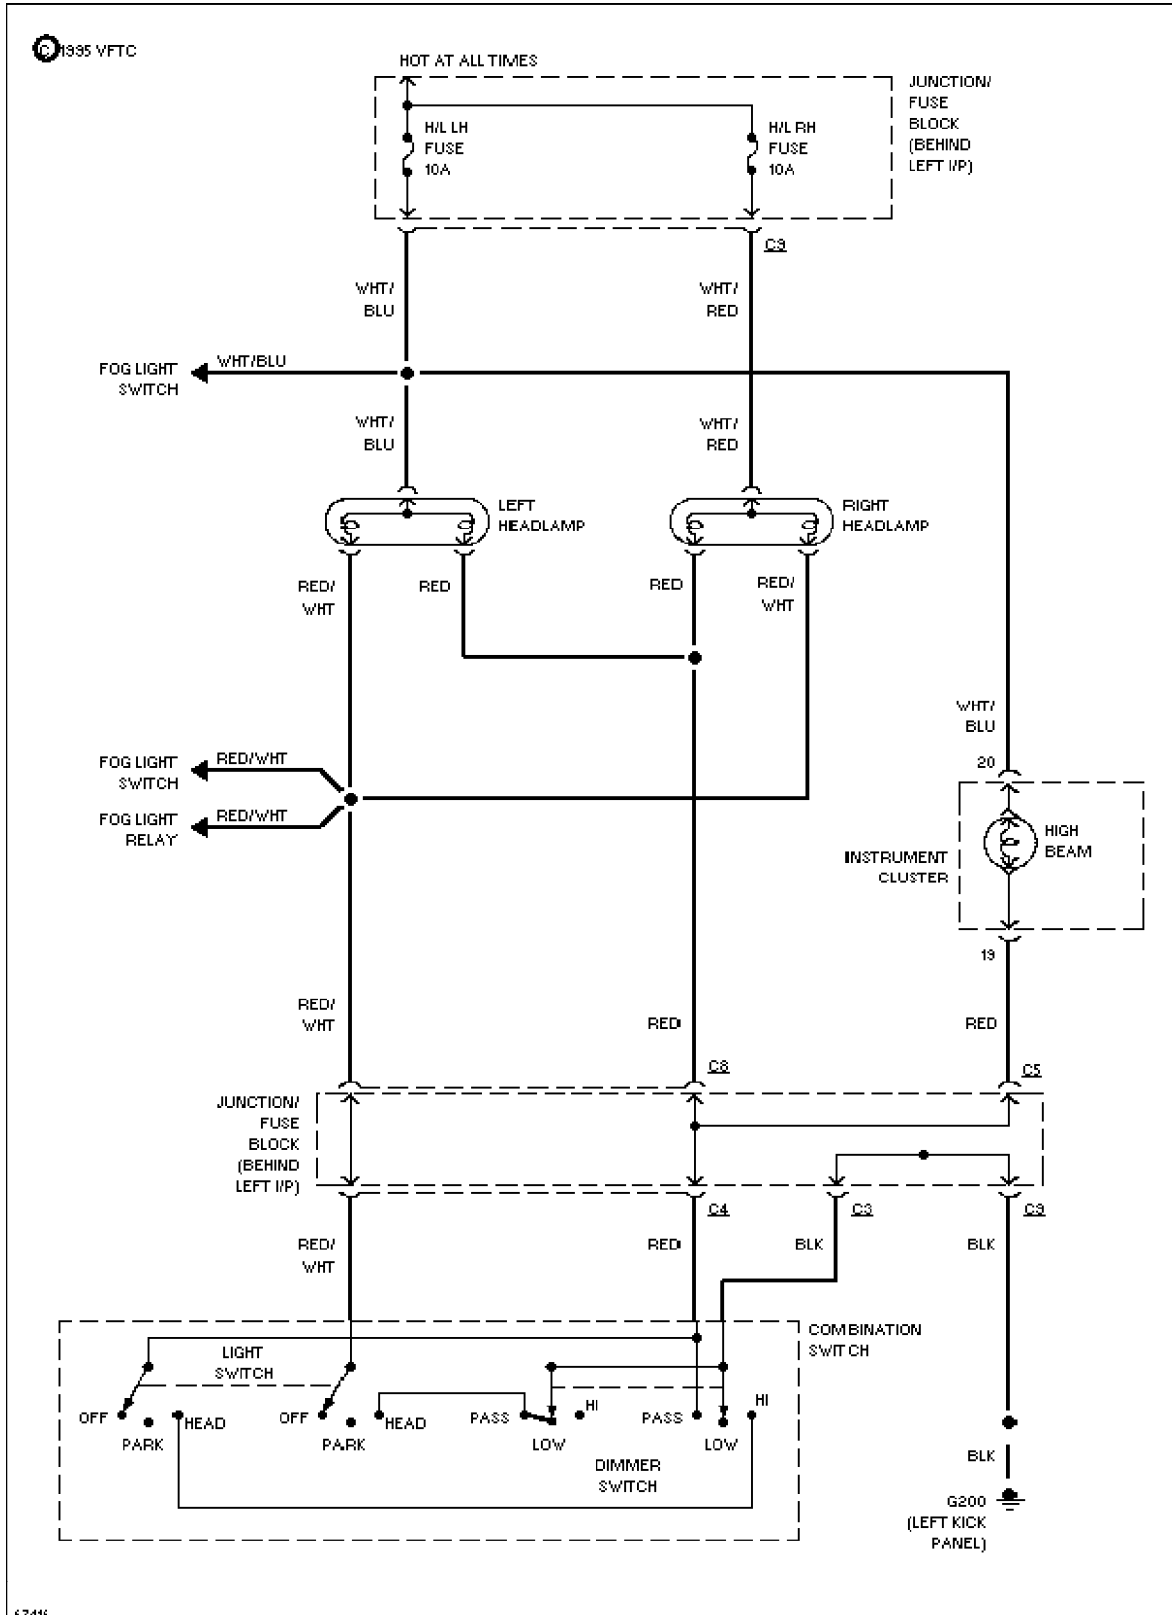

Fog Lamps Circuit (p. 14)

1994 Suzuki Swift

SYSTEM WIRING DIAGRAMS

Headlight Circuit, W/ DRL (p. 15)

1994 Suzuki Swift

SYSTEM WIRING DIAGRAMS

Headlight Circuit, W/O DRL (p. 16)

1994 Suzuki Swift

SYSTEM WIRING DIAGRAMS

Horn Circuit (p. 17)

1994 Suzuki Swift

SYSTEM WIRING DIAGRAMS

Instrument Cluster Circuit (p. 18)

1994 Suzuki Swift

SYSTEM WIRING DIAGRAMS

Interior Light Circuit (p. 19)