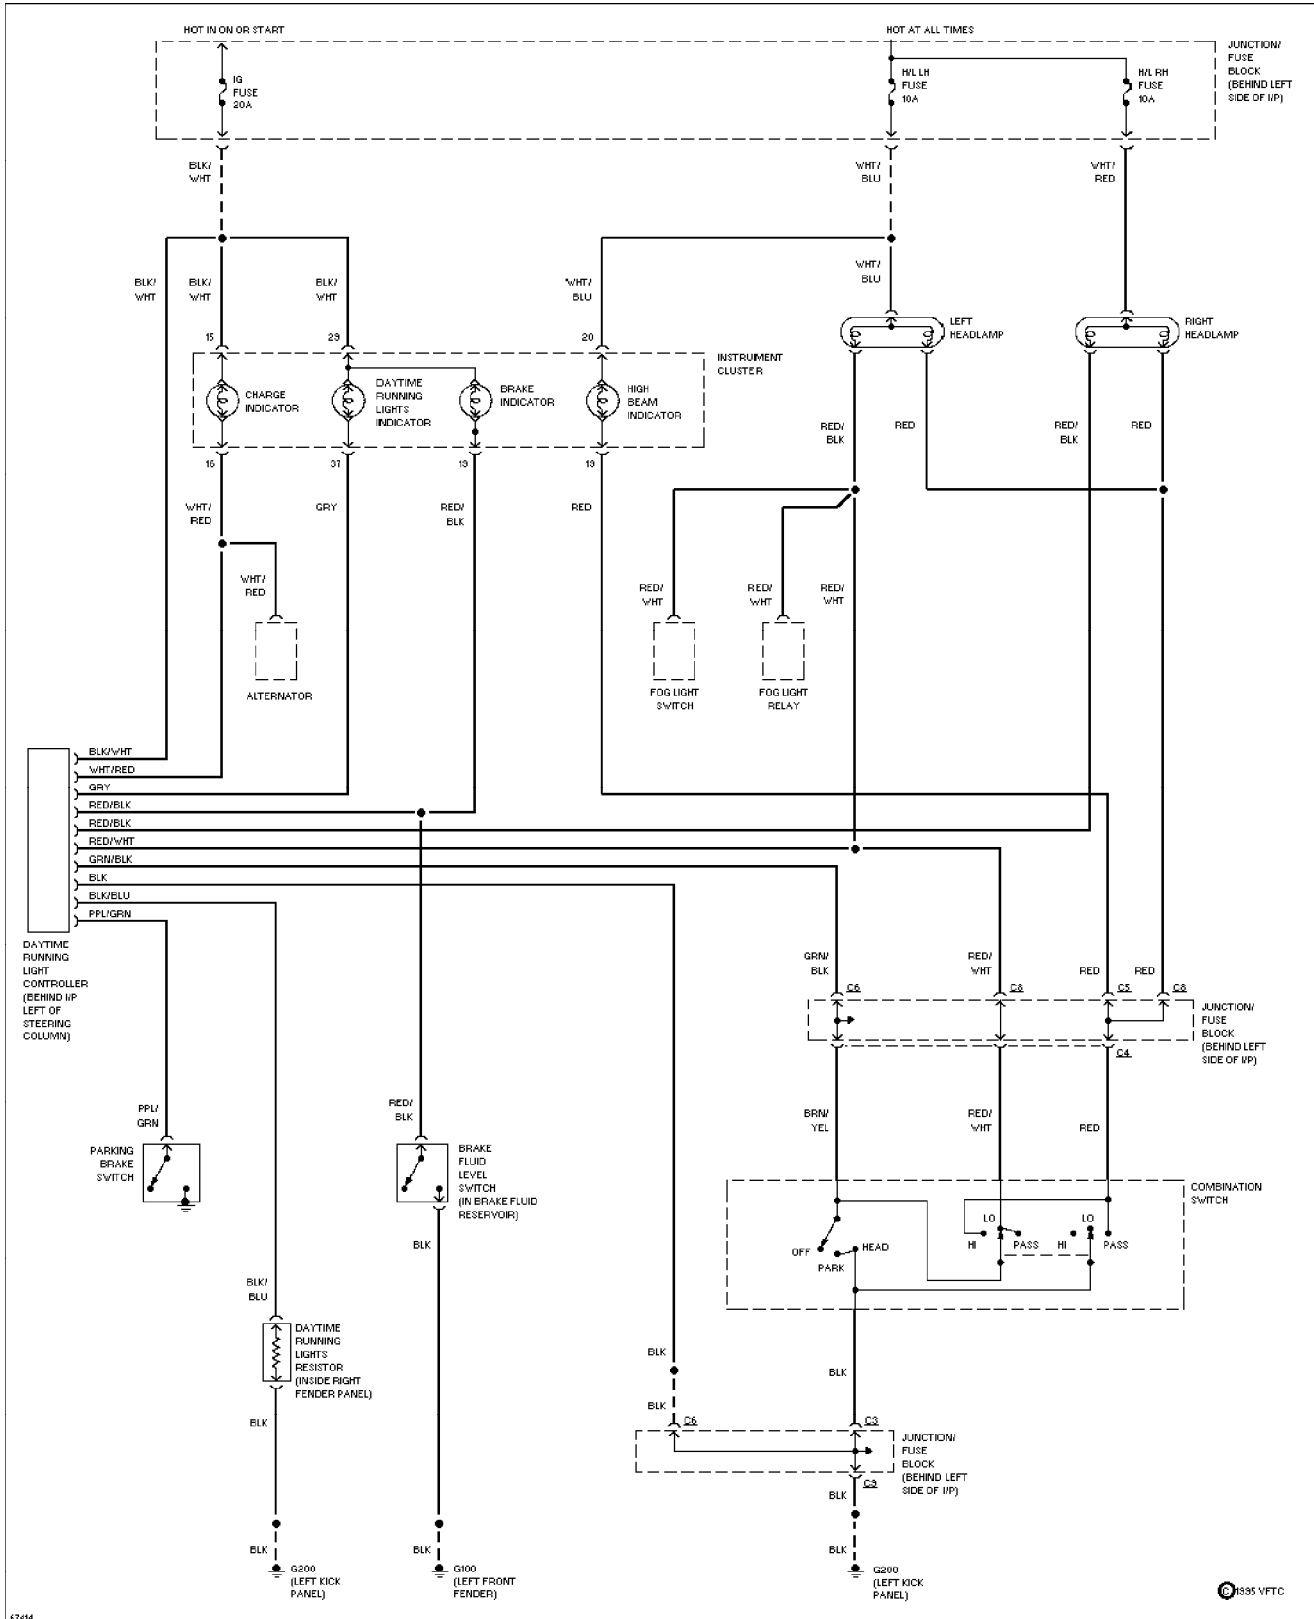

Ground Distribution Circuit (1 of 2) (p. 12)

1994 Suzuki Swift

1595 VFTC

SYSTEM WIRING DIAGRAMS

Ground Distribution Circuit (2 of 2) (p. 13)

1994 Suzuki Swift

1595 VFTC

SYSTEM WIRING DIAGRAMS

Fog Lamps Circuit (p. 14)

1994 Suzuki Swift

SYSTEM WIRING DIAGRAMS

Headlight Circuit, W/ DRL (p. 15)

1994 Suzuki Swift

SYSTEM WIRING DIAGRAMS

Headlight Circuit, W/O DRL (p. 16)

1994 Suzuki Swift