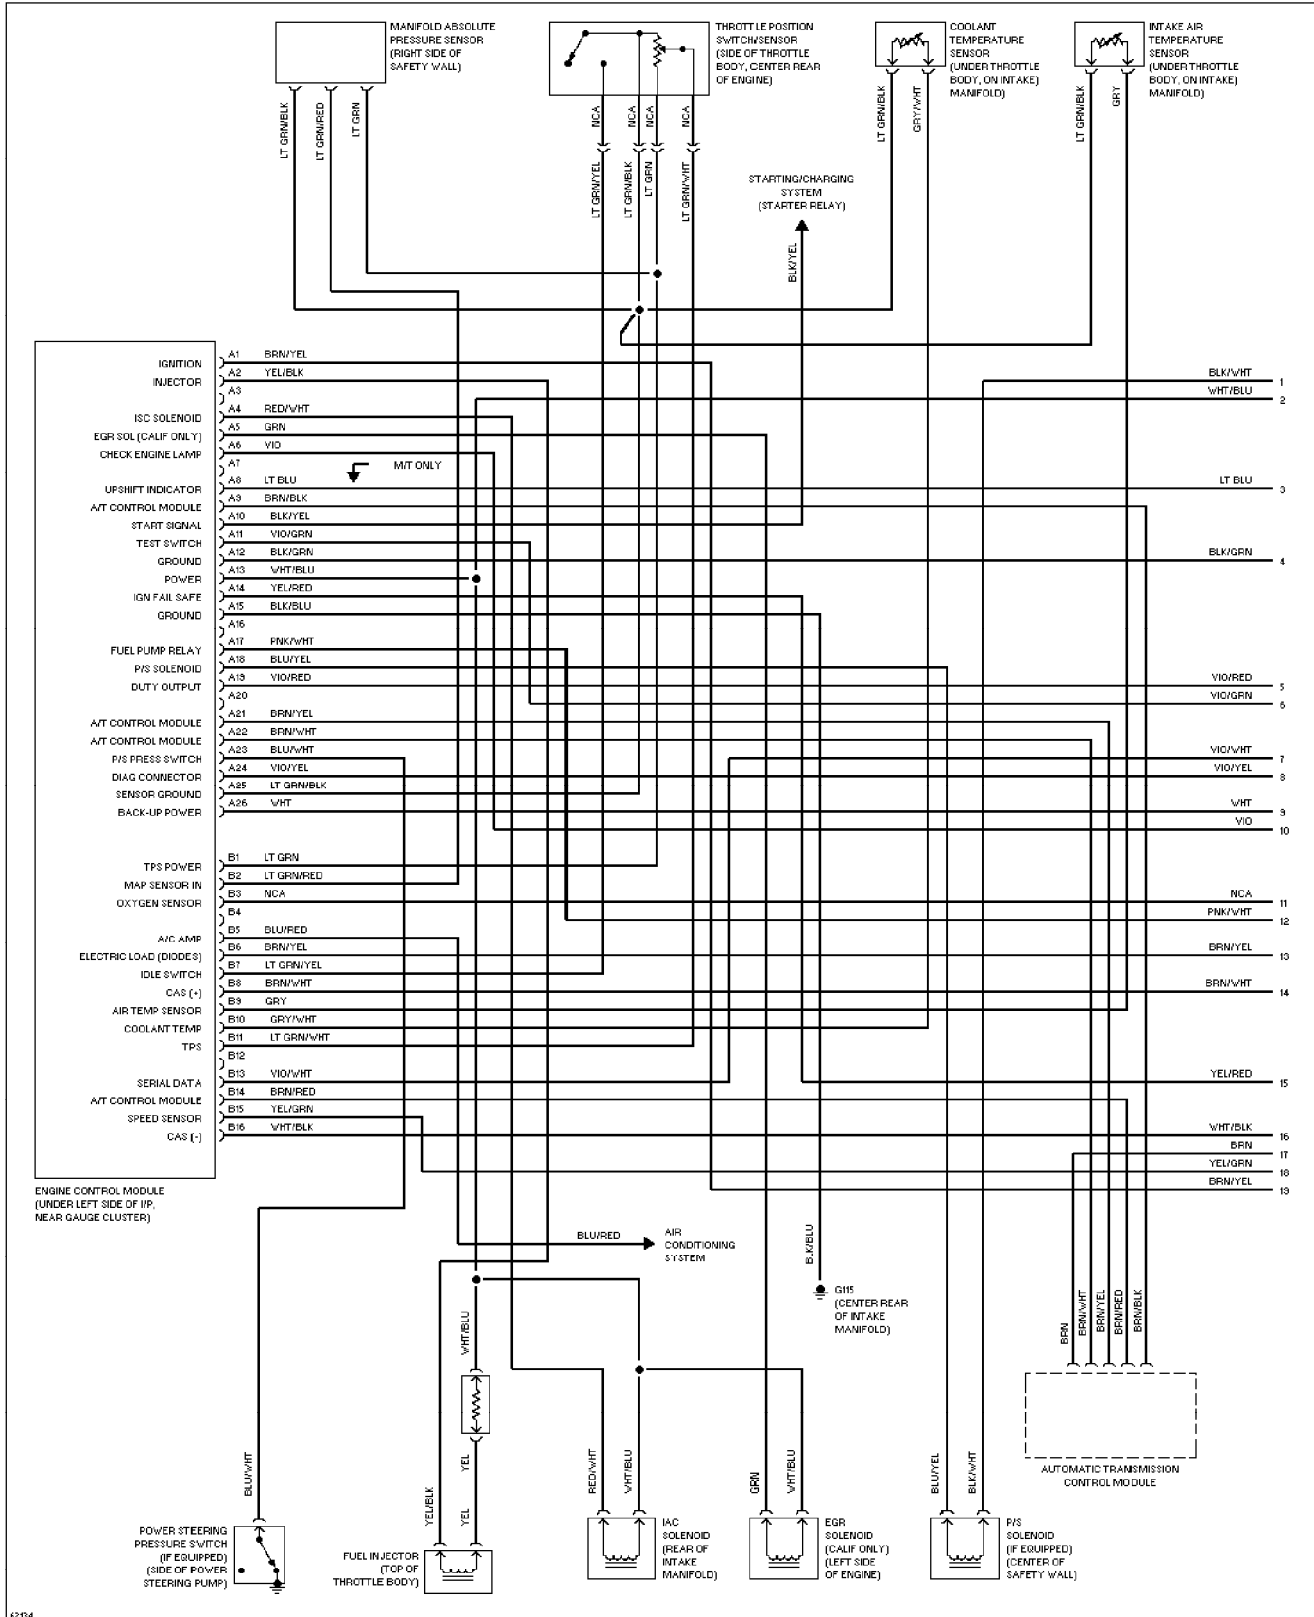

1994 Suzuki Swift

SYSTEM WIRING DIAGRAMS

1.3L PFI, Engine Performance Circuits (1 of 2) (p. 6)

1994 Suzuki Swift

SYSTEM WIRING DIAGRAMS

1.3L PFI, Engine Performance Circuits (2 of 2) (p. 7)

1994 Suzuki Swift

SYSTEM WIRING DIAGRAMS

1.3L TBI, Engine Performance Circuits (1 of 2) (p. 8)

1994 Suzuki Swift

SYSTEM WIRING DIAGRAMS

1.3L TBI, Engine Performance Circuits (2 of 2) (p. 9)

1994 Suzuki Swift

SYSTEM WIRING DIAGRAMS

Ground Distribution Circuit (1 of 2) (p. 12)

1994 Suzuki Swift

1595 VFTC

SYSTEM WIRING DIAGRAMS

Ground Distribution Circuit (2 of 2) (p. 13)

1994 Suzuki Swift

1595 VFTC

SYSTEM WIRING DIAGRAMS