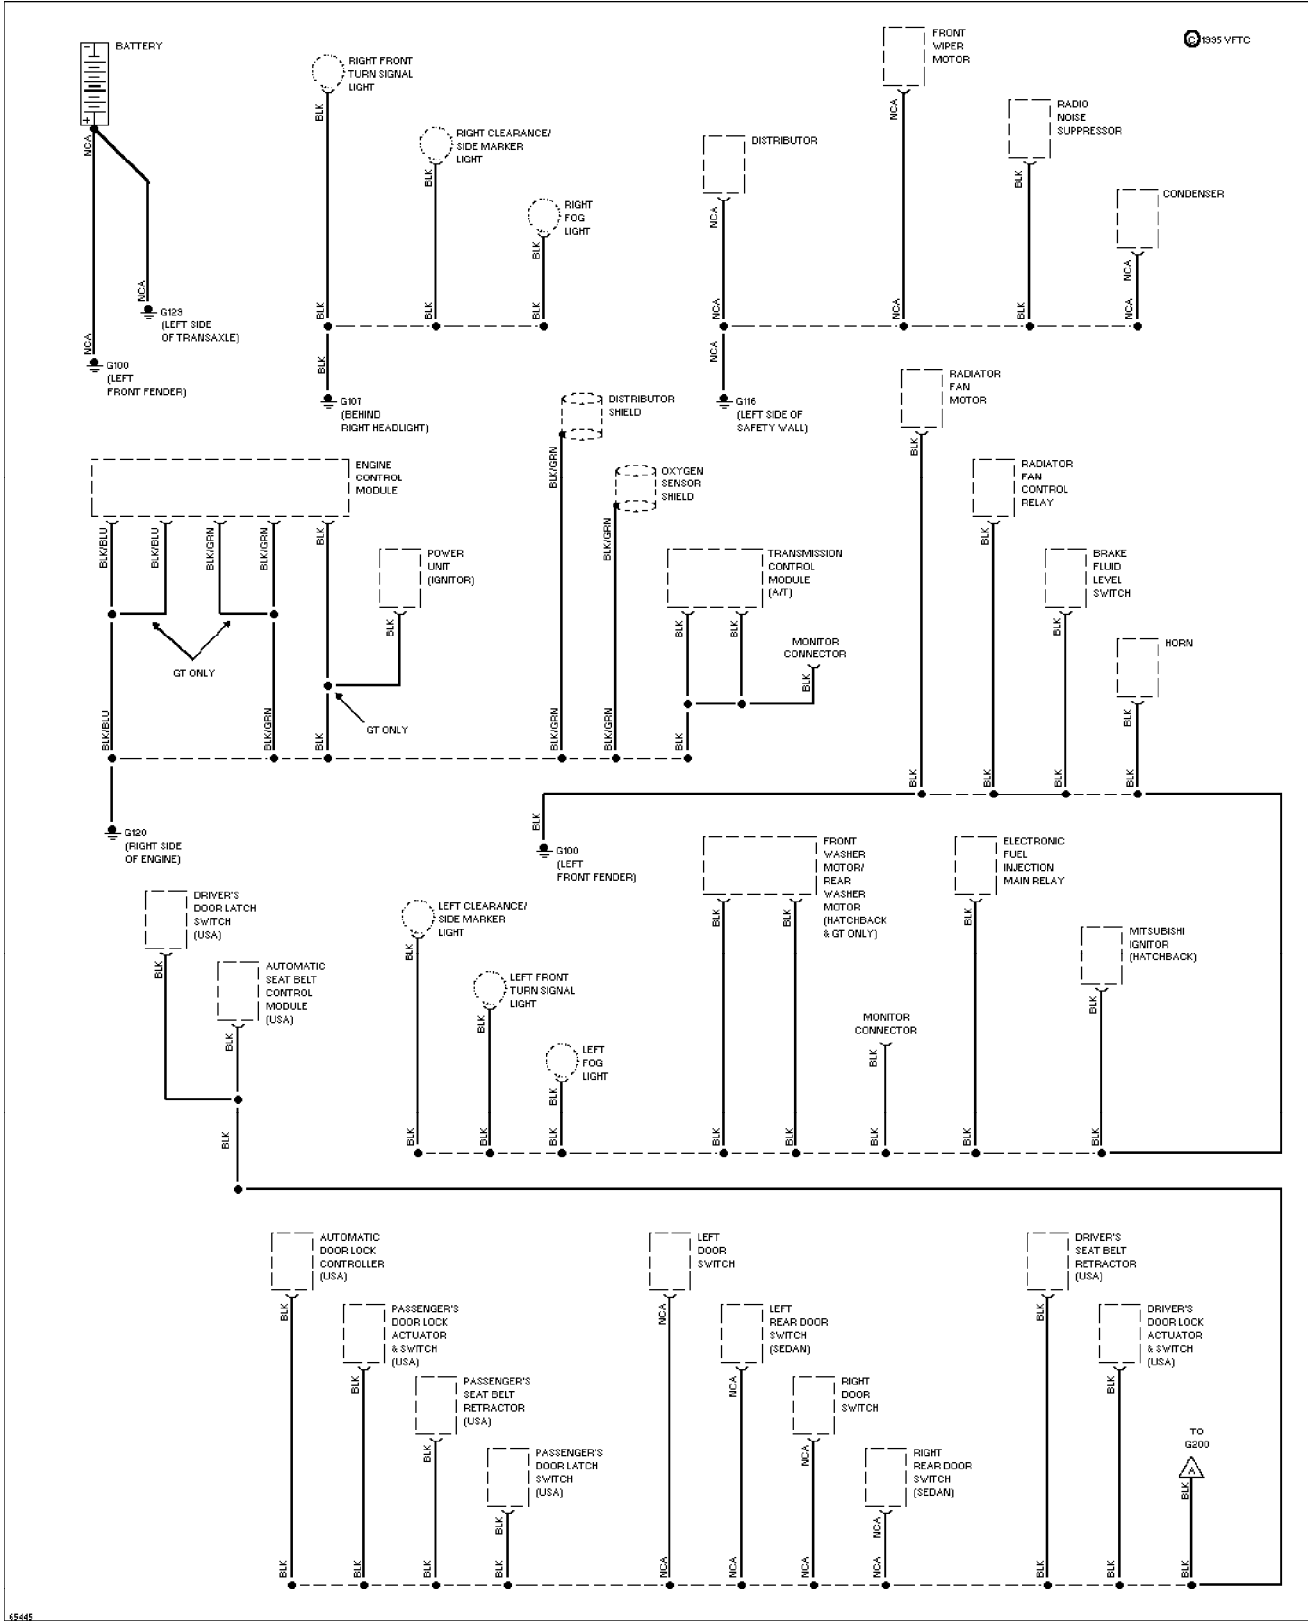

SYSTEM WIRING DIAGRAMS

1.3L TBI, Engine Performance Circuits (1 of 2) (p. 8)

1994 Suzuki Swift

SYSTEM WIRING DIAGRAMS

1.3L TBI, Engine Performance Circuits (2 of 2) (p. 9)

1994 Suzuki Swift

SYSTEM WIRING DIAGRAMS

Back-up Lamps Circuit (p. 10)

1994 Suzuki Swift

© 1995 VFTC

SYSTEM WIRING DIAGRAMS

Exterior Light Circuit (p. 11)

1994 Suzuki Swift

©1995 YFCC

SYSTEM WIRING DIAGRAMS

Ground Distribution Circuit (1 of 2) (p. 12)

1994 Suzuki Swift

1595 VFTC

SYSTEM WIRING DIAGRAMS

Ground Distribution Circuit (2 of 2) (p. 13)

1994 Suzuki Swift

1595 VFTC

SYSTEM WIRING DIAGRAMS