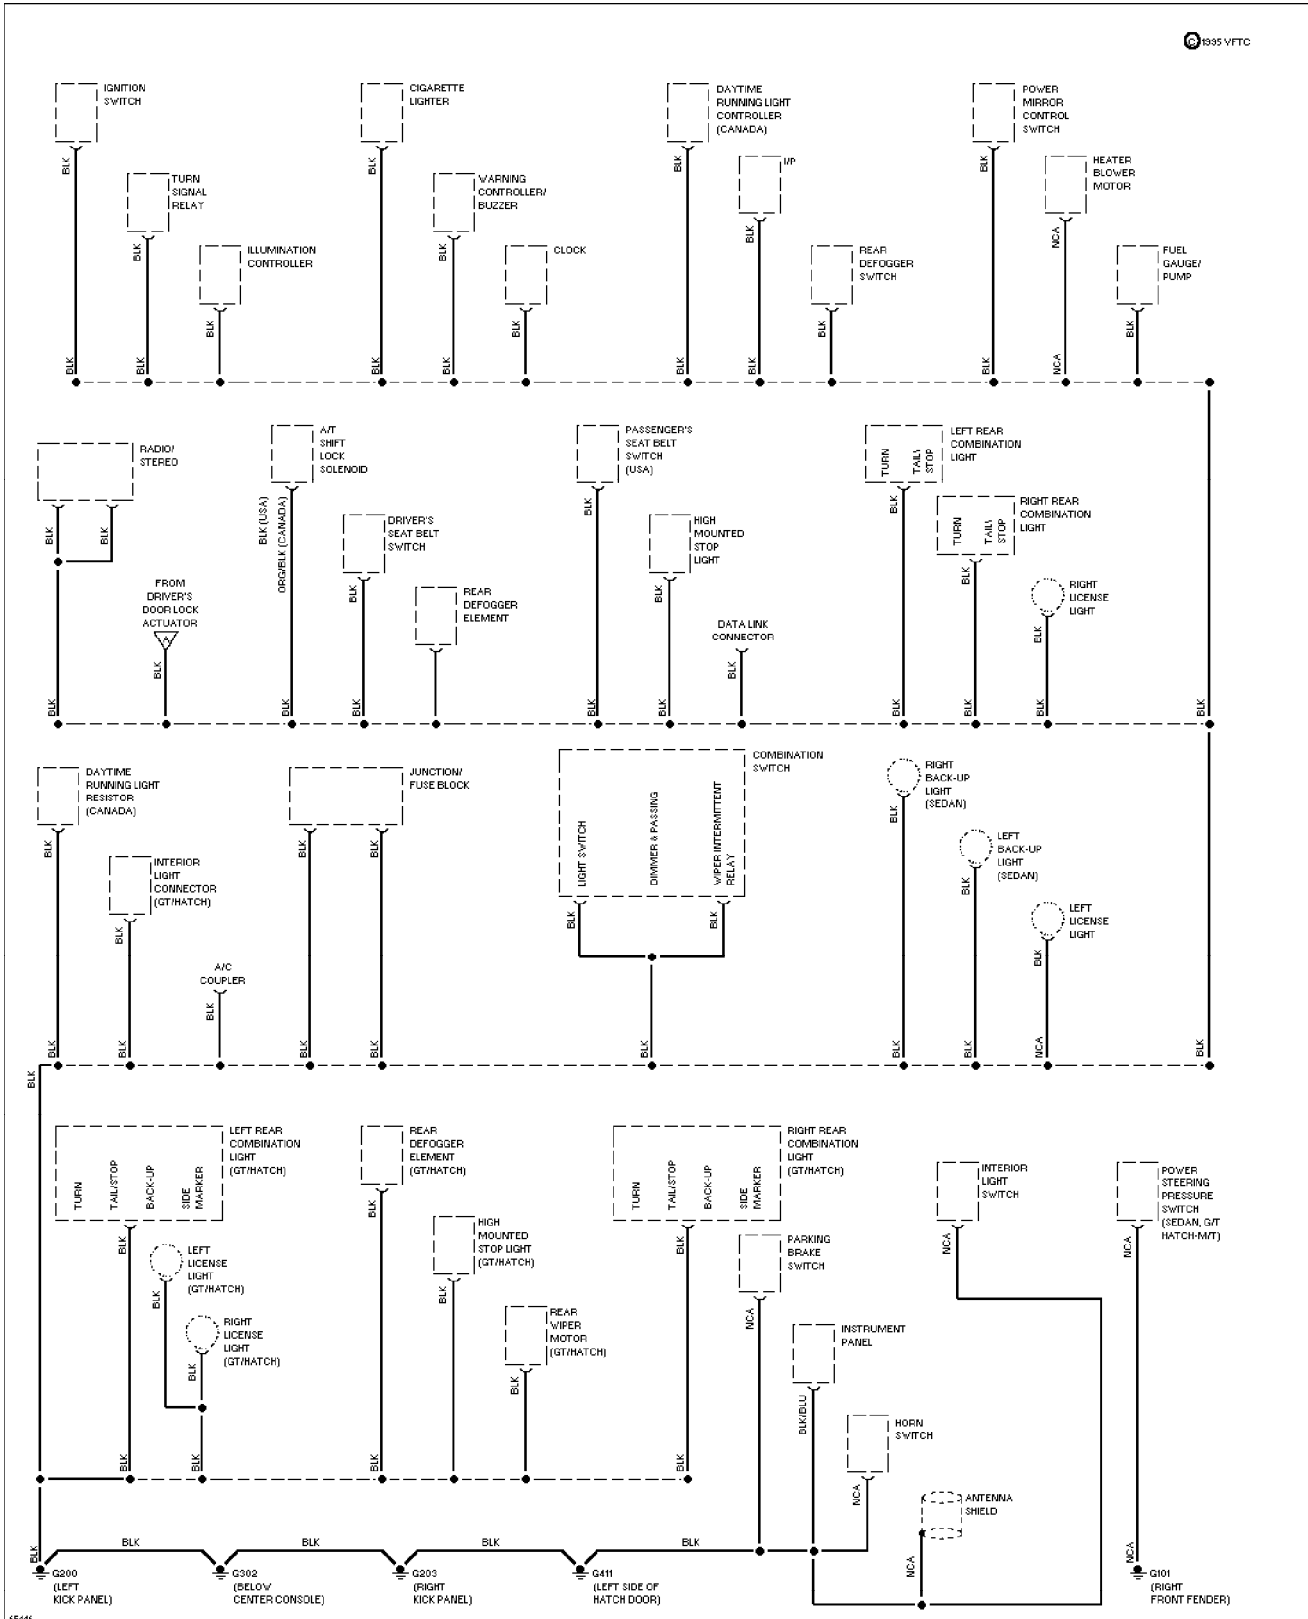

Back-up Lamps Circuit (p. 10)

1994 Suzuki Swift

© 1995 VFTC

SYSTEM WIRING DIAGRAMS

Exterior Light Circuit (p. 11)

1994 Suzuki Swift

©1995 YFCC

SYSTEM WIRING DIAGRAMS

Ground Distribution Circuit (1 of 2) (p. 12)

1994 Suzuki Swift

1595 VFTC

SYSTEM WIRING DIAGRAMS

Ground Distribution Circuit (2 of 2) (p. 13)

1994 Suzuki Swift

1595 VFTC

SYSTEM WIRING DIAGRAMS

Fog Lamps Circuit (p. 14)

1994 Suzuki Swift

SYSTEM WIRING DIAGRAMS

Headlight Circuit, W/ DRL (p. 15)

1994 Suzuki Swift

SYSTEM WIRING DIAGRAMS

Headlight Circuit, W/O DRL (p. 16)

1994 Suzuki Swift