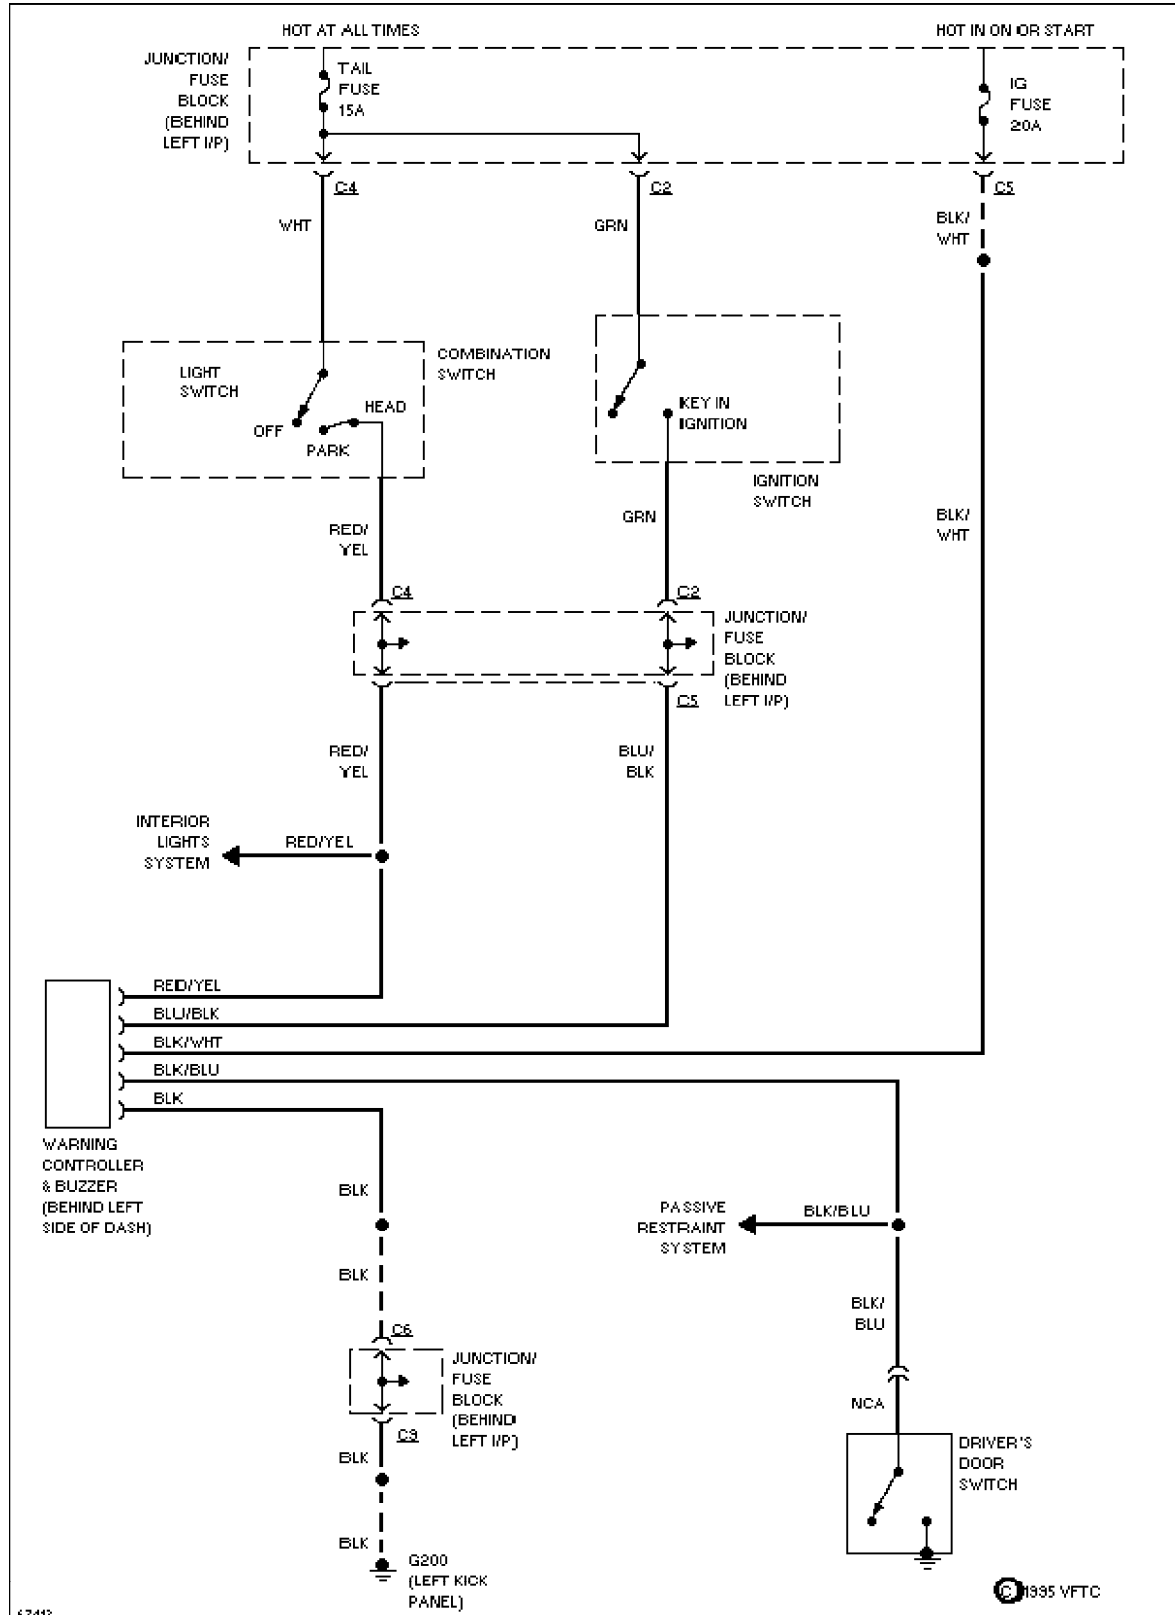

Shift Interlock Circuit (p. 27)

1994 Suzuki Swift

© 1995 VFTC

SYSTEM WIRING DIAGRAMS

Charging Circuit (p. 28)

1994 Suzuki Swift

SYSTEM WIRING DIAGRAMS

Starting Circuit (p. 29)

1994 Suzuki Swift

SYSTEM WIRING DIAGRAMS

Transmission Circuit (p. 30)

1994 Suzuki Swift

SYSTEM WIRING DIAGRAMS

Warning System Circuits (p. 31)

1994 Suzuki Swift

SYSTEM WIRING DIAGRAMS

Front Wiper/Washer Circuit (p. 32)

1994 Suzuki Swift

SYSTEM WIRING DIAGRAMS

Rear Wiper/Washer Circuit (p. 33)

1994 Suzuki Swift