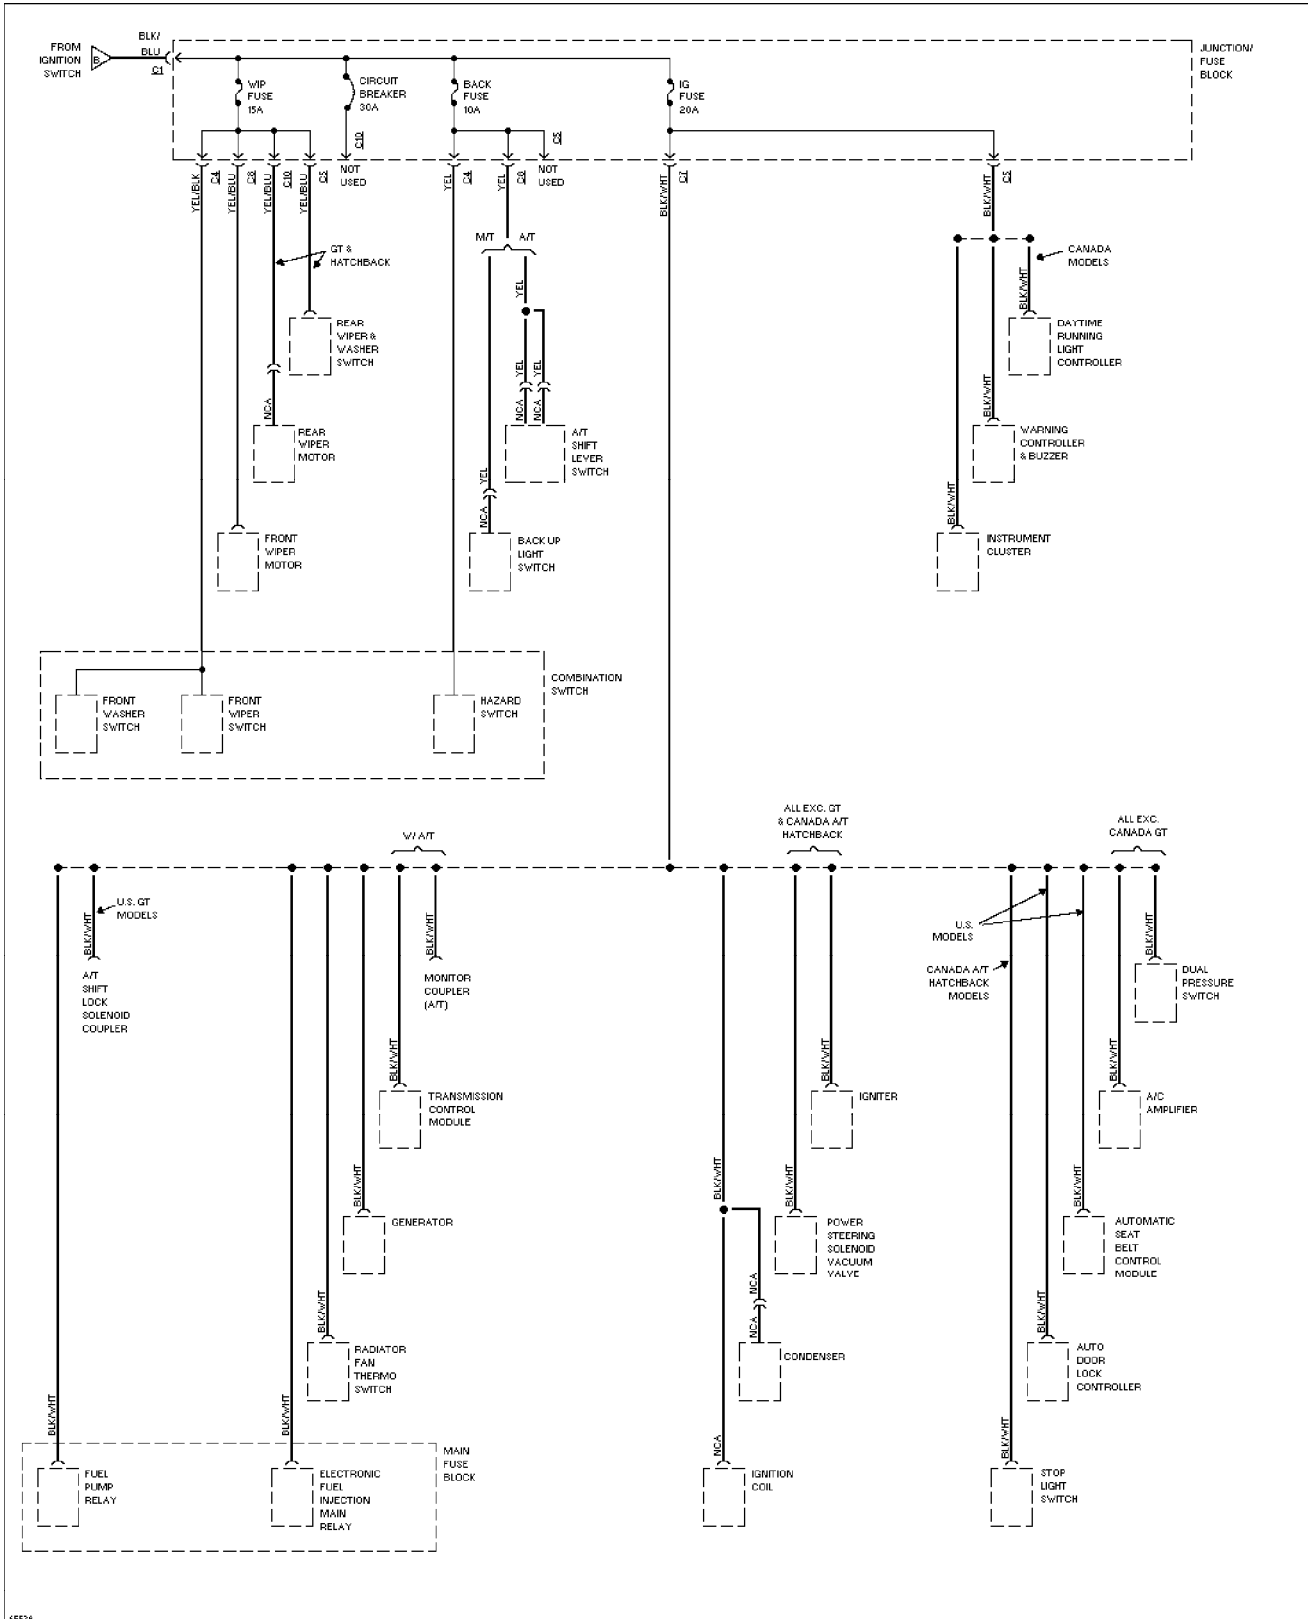

SYSTEM WIRING DIAGRAMS

Horn Circuit (p. 17)

1994 Suzuki Swift

SYSTEM WIRING DIAGRAMS

Instrument Cluster Circuit (p. 18)

1994 Suzuki Swift

SYSTEM WIRING DIAGRAMS

Interior Light Circuit (p. 19)

1994 Suzuki Swift

SYSTEM WIRING DIAGRAMS

Passive Restraint Circuit (p. 20)

1994 Suzuki Swift

SYSTEM WIRING DIAGRAMS

Power Distribution Circuit (1 of 3) (p. 21)

1994 Suzuki Swift

© 1995 VFTCO

SYSTEM WIRING DIAGRAMS

Power Distribution Circuit (2 of 3) (p. 22)

1994 Suzuki Swift

SYSTEM WIRING DIAGRAMS

Power Distribution Circuit (3 of 3) (p. 23)

1994 Suzuki Swift

SYSTEM WIRING DIAGRAMS

Power Door Lock Circuit (p. 24)