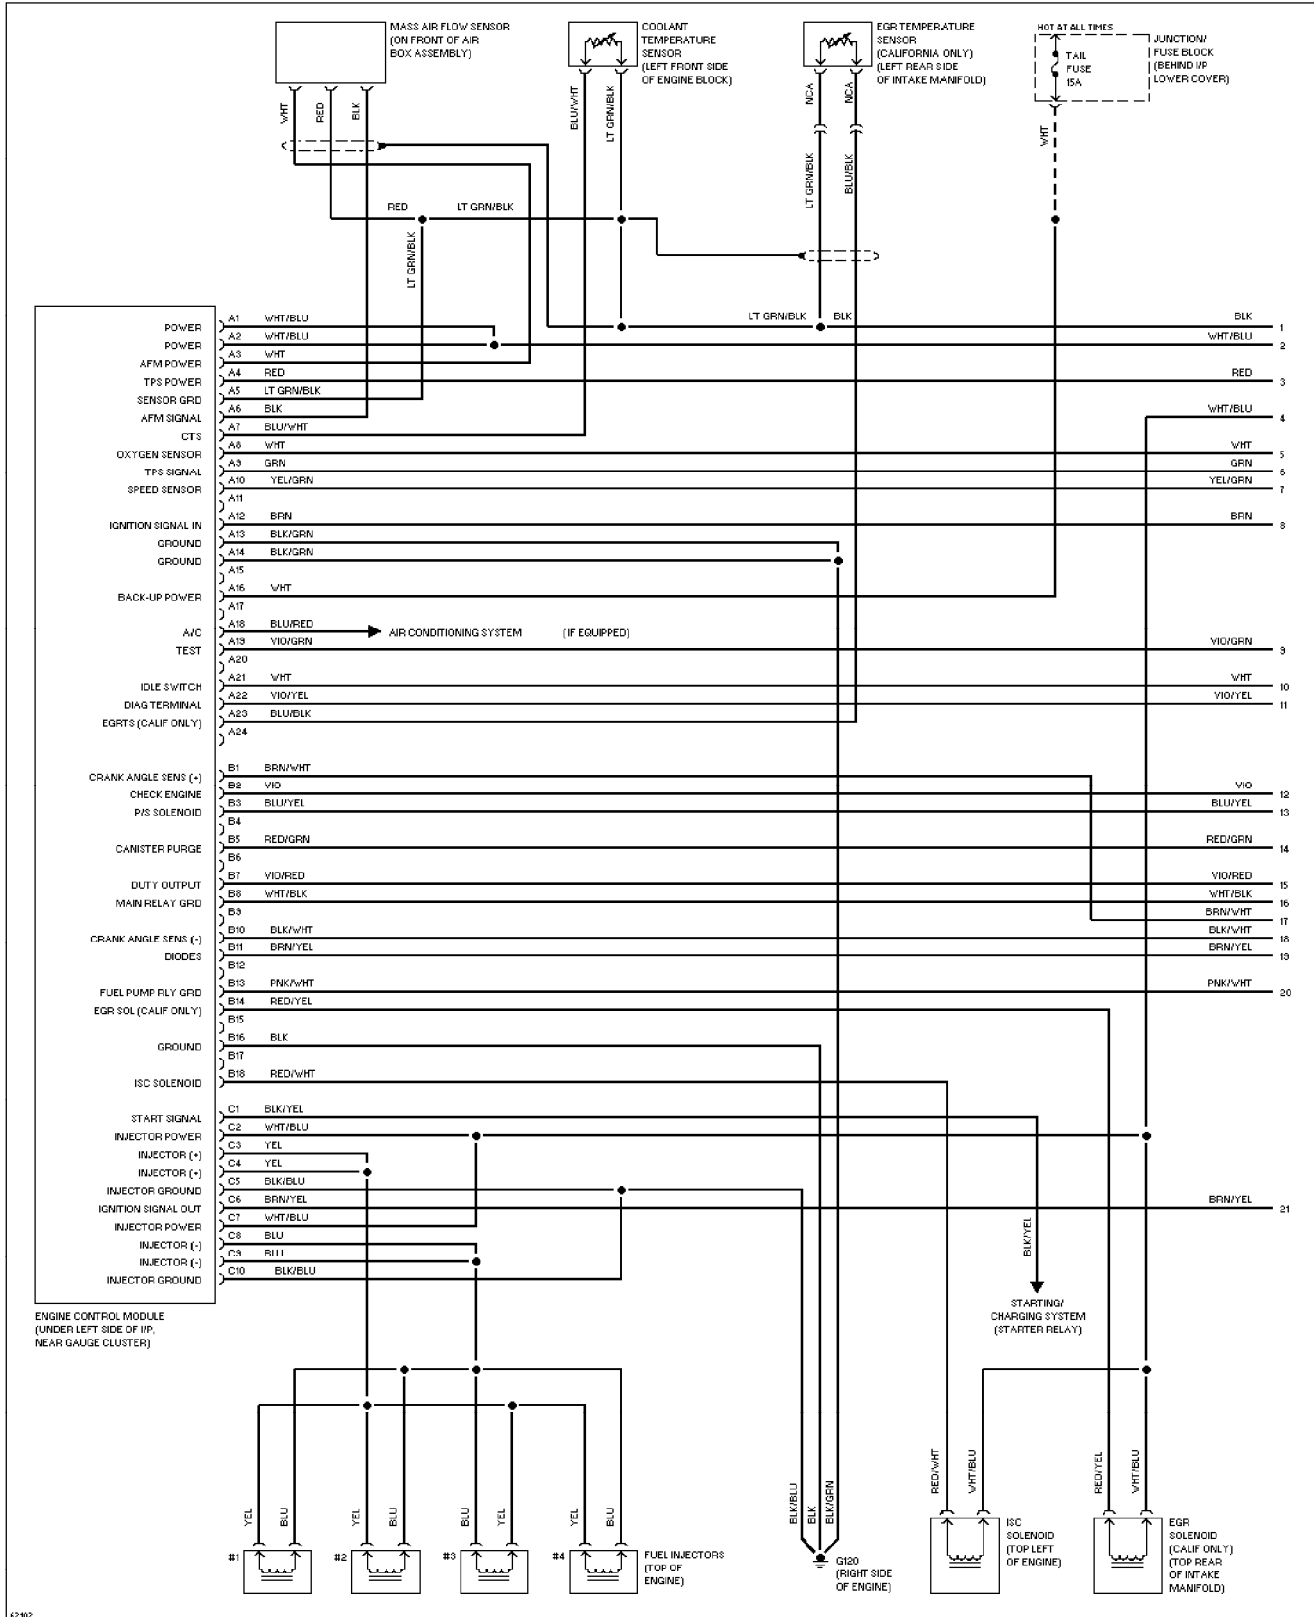

SYSTEM WIRING DIAGRAMS

1.3L PFI, Engine Performance Circuits (1 of 2) (p. 6)

1994 Suzuki Swift