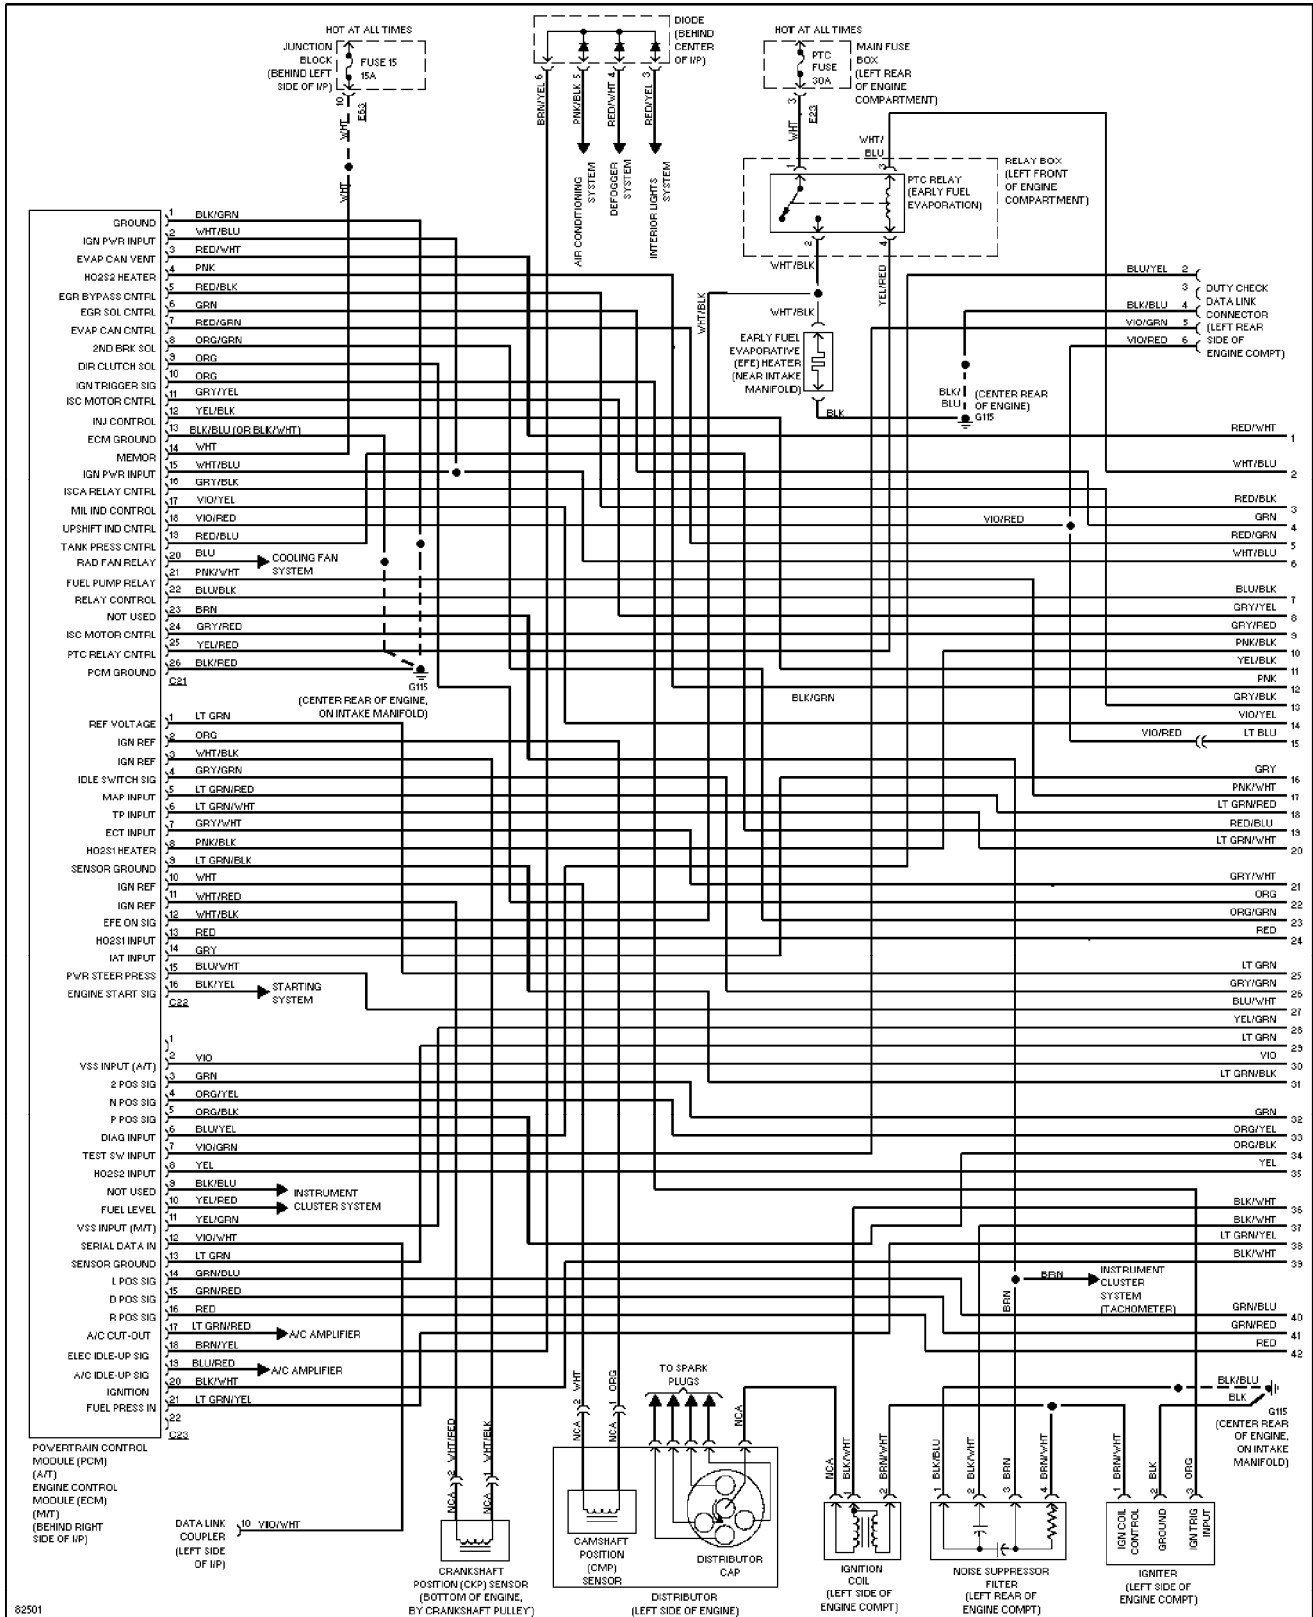

Defogger Circuit (p. 6)

1996 Suzuki Swift

SYSTEM WIRING DIAGRAMS

1.3L, Engine Performance Circuits (1 of 3) (p. 7)

1996 Suzuki Swift

SYSTEM WIRING DIAGRAMS

1.3L, Engine Performance Circuits (2 of 3) (p. 8)

1996 Suzuki Swift

SYSTEM WIRING DIAGRAMS

1.3L, Engine Performance Circuits (3 of 3) (p. 9)

1996 Suzuki Swift

SYSTEM WIRING DIAGRAMS

Exterior Lamps Circuit (p. 11)

1996 Suzuki Swift

SYSTEM WIRING DIAGRAMS

Ground Distribution Circuit (p. 12)