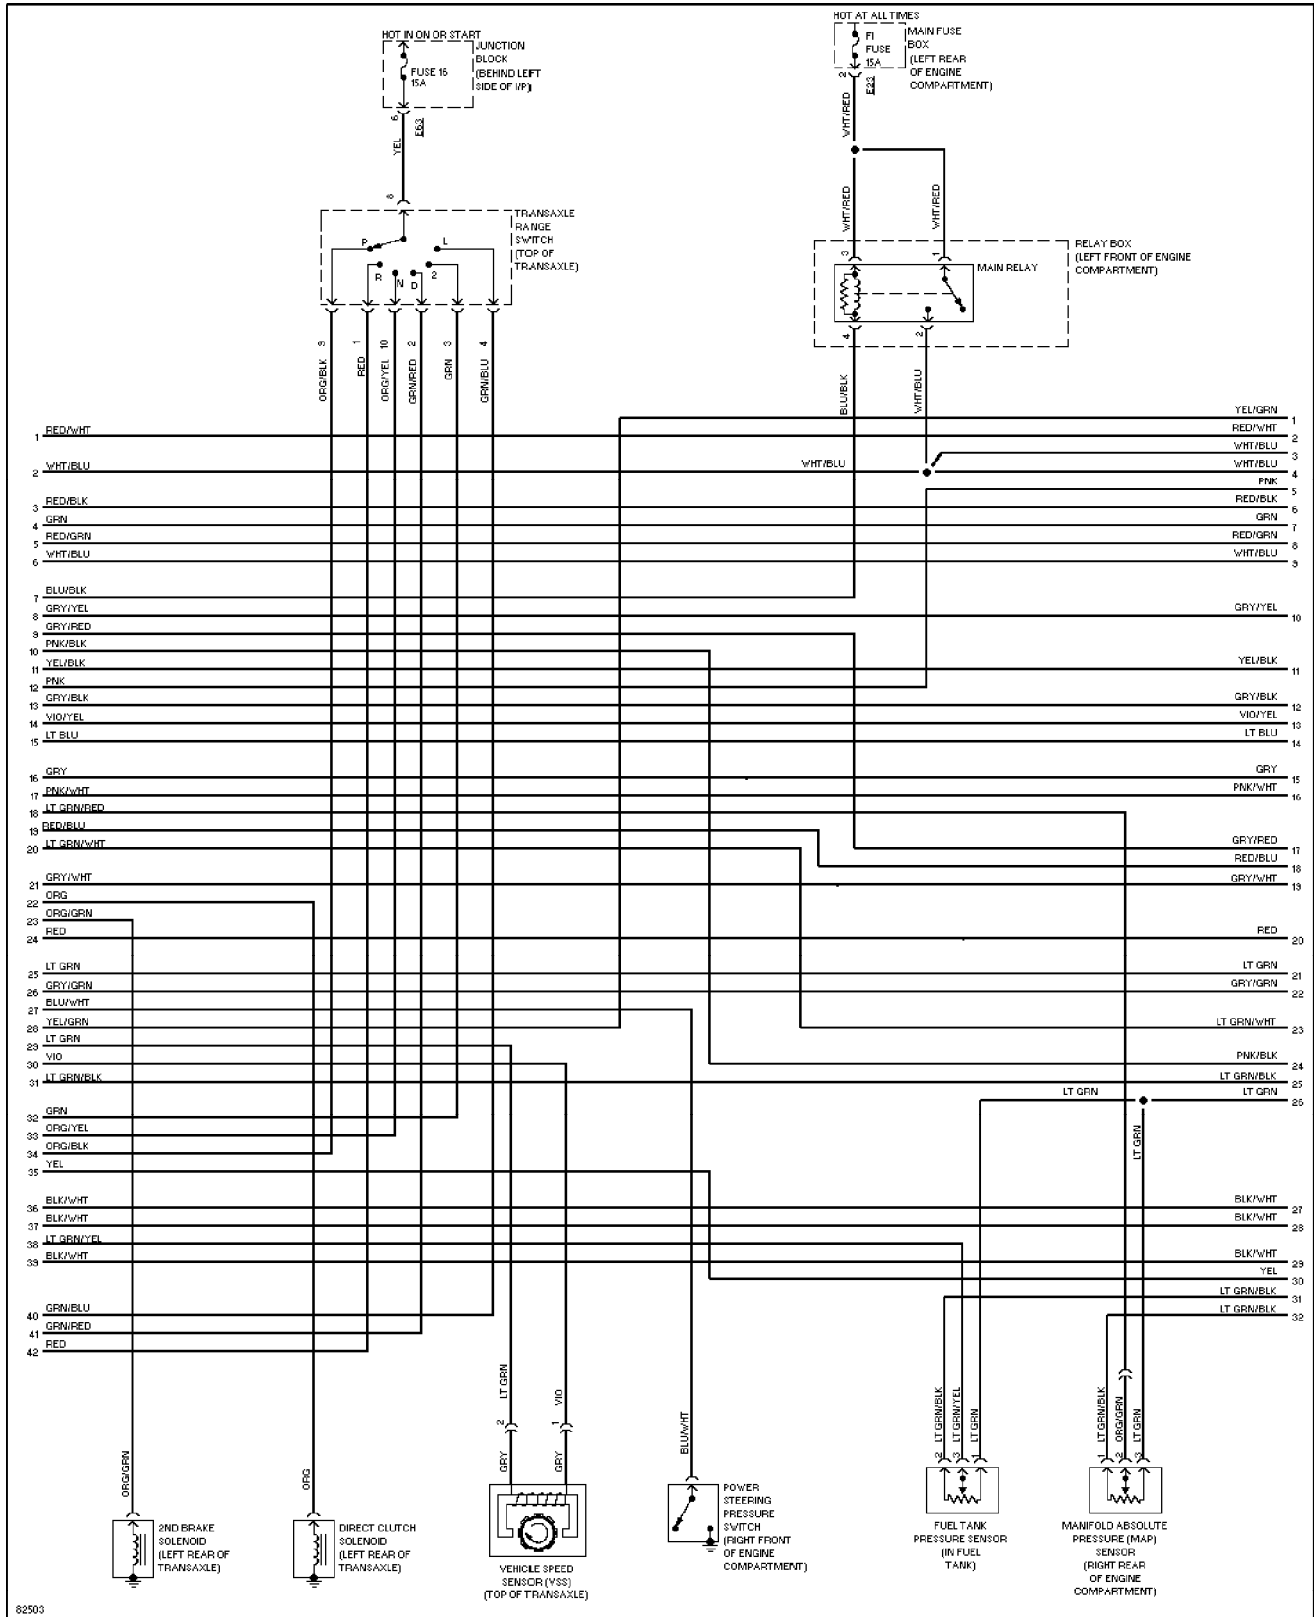

Defogger Circuit (p. 6)

1996 Suzuki Swift

SYSTEM WIRING DIAGRAMS

1.3L, Engine Performance Circuits (1 of 3) (p. 7)

1996 Suzuki Swift

SYSTEM WIRING DIAGRAMS

1.3L, Engine Performance Circuits (2 of 3) (p. 8)

1996 Suzuki Swift

SYSTEM WIRING DIAGRAMS

1.3L, Engine Performance Circuits (3 of 3) (p. 9)

1996 Suzuki Swift

SYSTEM WIRING DIAGRAMS

Exterior Lamps Circuit (p. 11)

1996 Suzuki Swift

SYSTEM WIRING DIAGRAMS

Ground Distribution Circuit (p. 12)