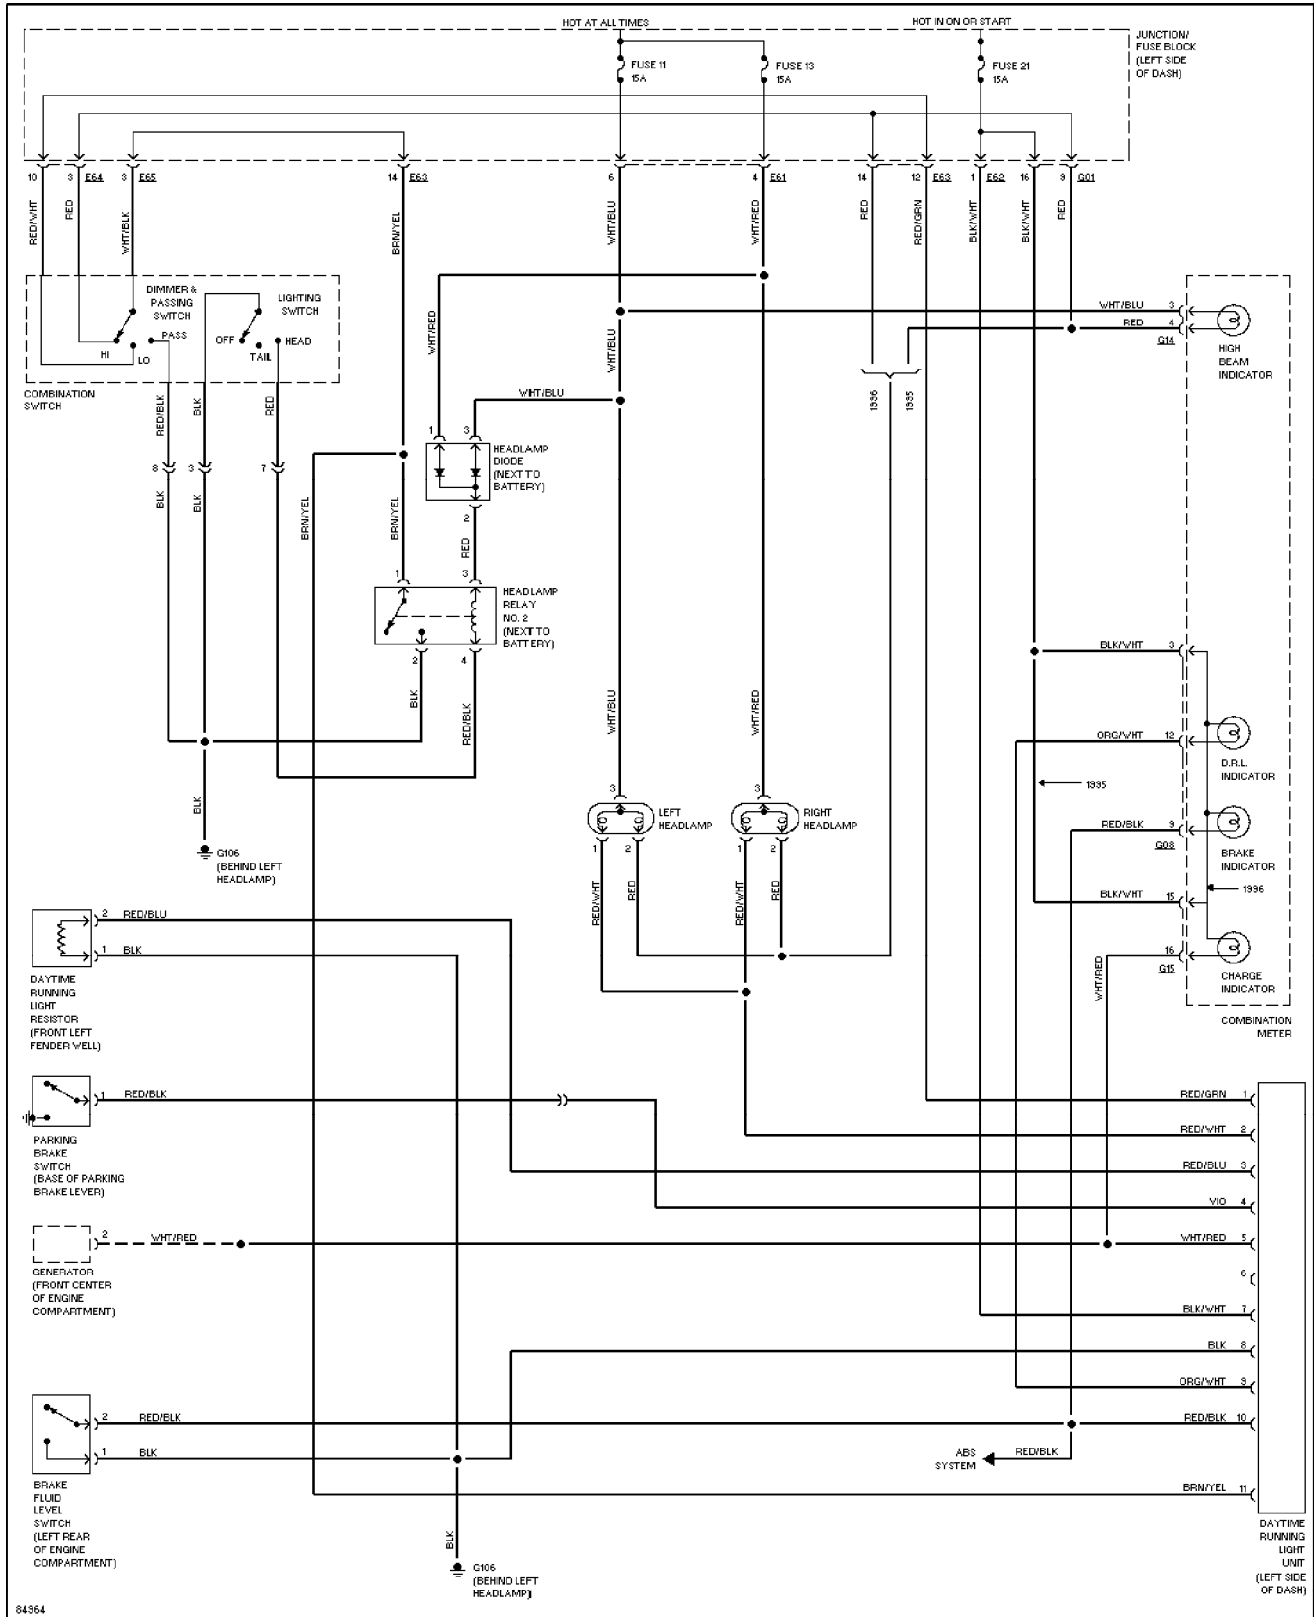

SYSTEM WIRING DIAGRAMS

Headlight Circuit (p. 13)

1996 Suzuki Swift