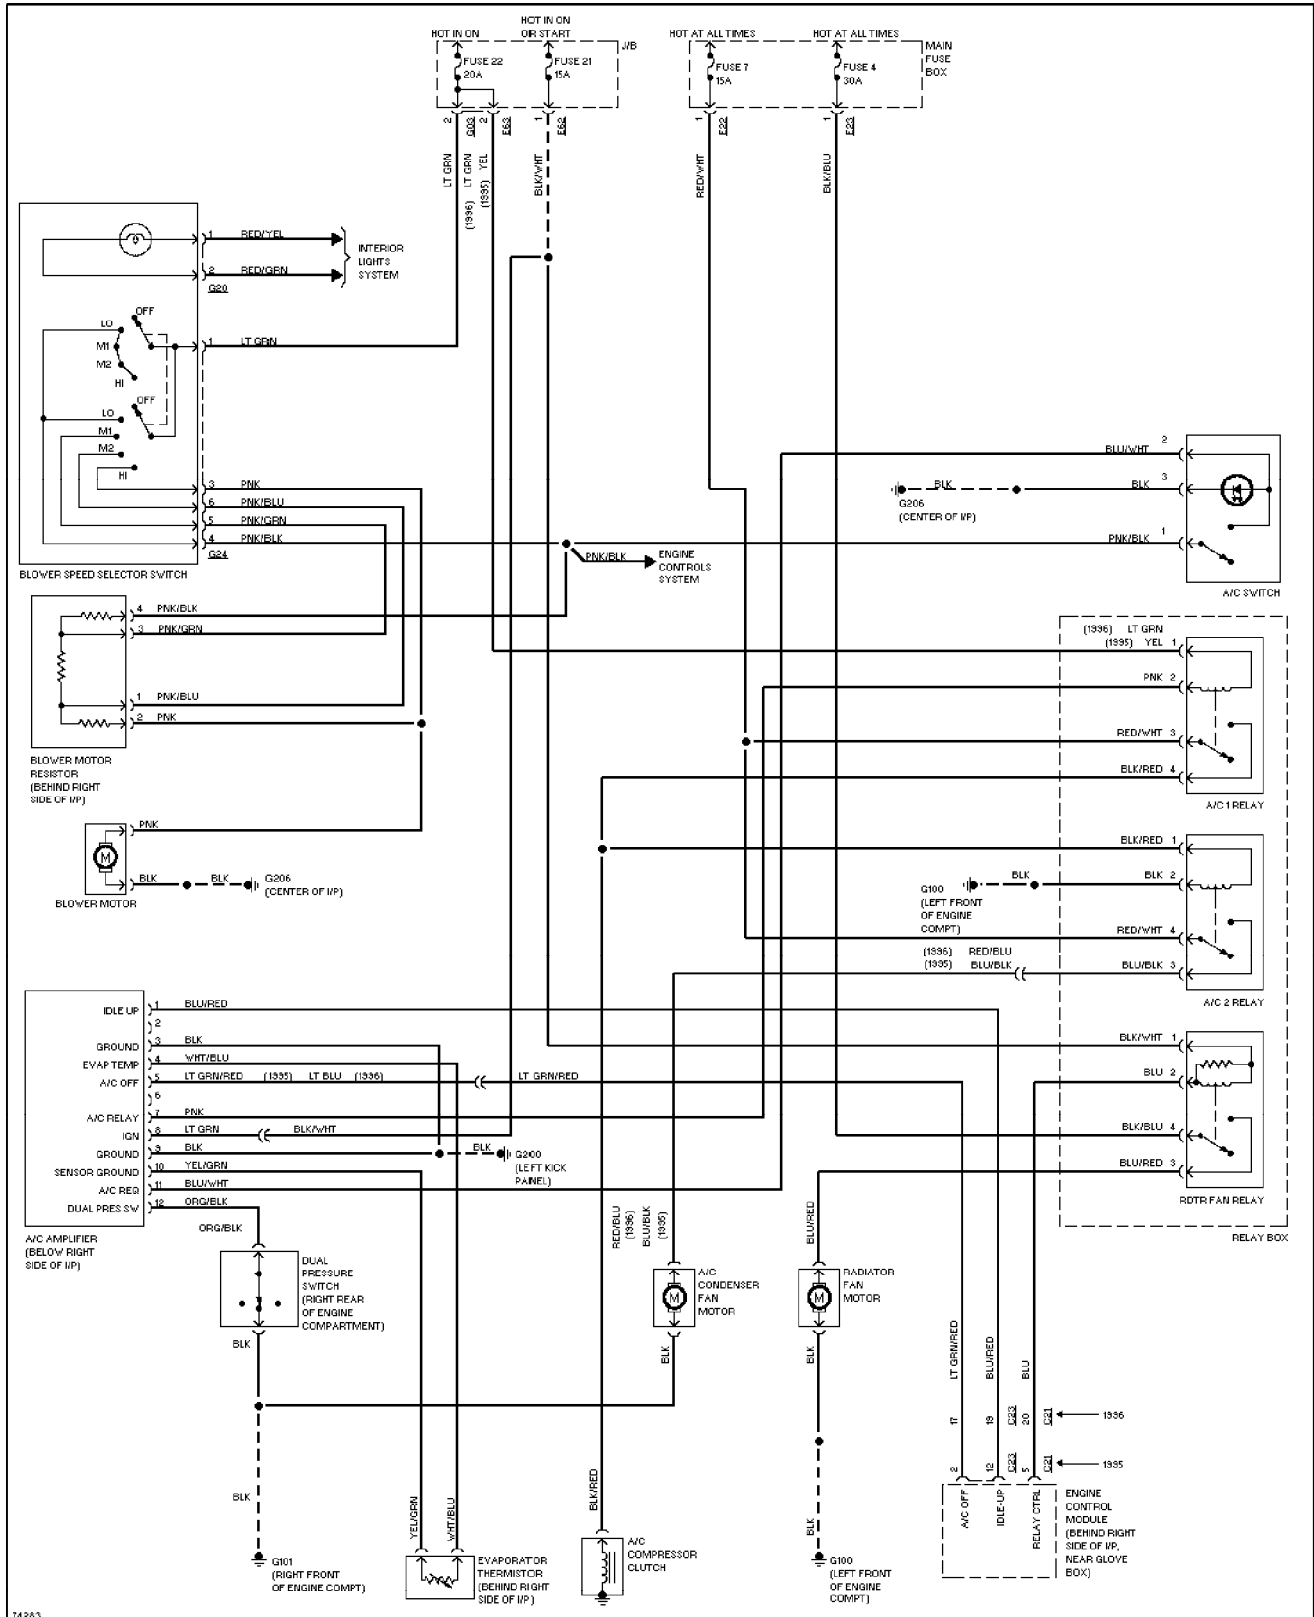

SYSTEM WIRING DIAGRAMS

A/C Circuit 1996 Suzuki Swift

CDR@WP.PL

SYSTEM WIRING DIAGRAMS

Heater Circuit (p. 2)

1996 Suzuki Swift

SYSTEM WIRING DIAGRAMS

Anti-lock Brake Circuits (p. 3)

Defogger Circuit (p. 6)

1996 Suzuki Swift

SYSTEM WIRING DIAGRAMS

1.3L, Engine Performance Circuits (1 of 3) (p. 7)

1996 Suzuki Swift

SYSTEM WIRING DIAGRAMS

1.3L, Engine Performance Circuits (2 of 3) (p. 8)

1996 Suzuki Swift

SYSTEM WIRING DIAGRAMS

Rear Wiper/Washer Circuit (p. 27)

1996 Suzuki Swift