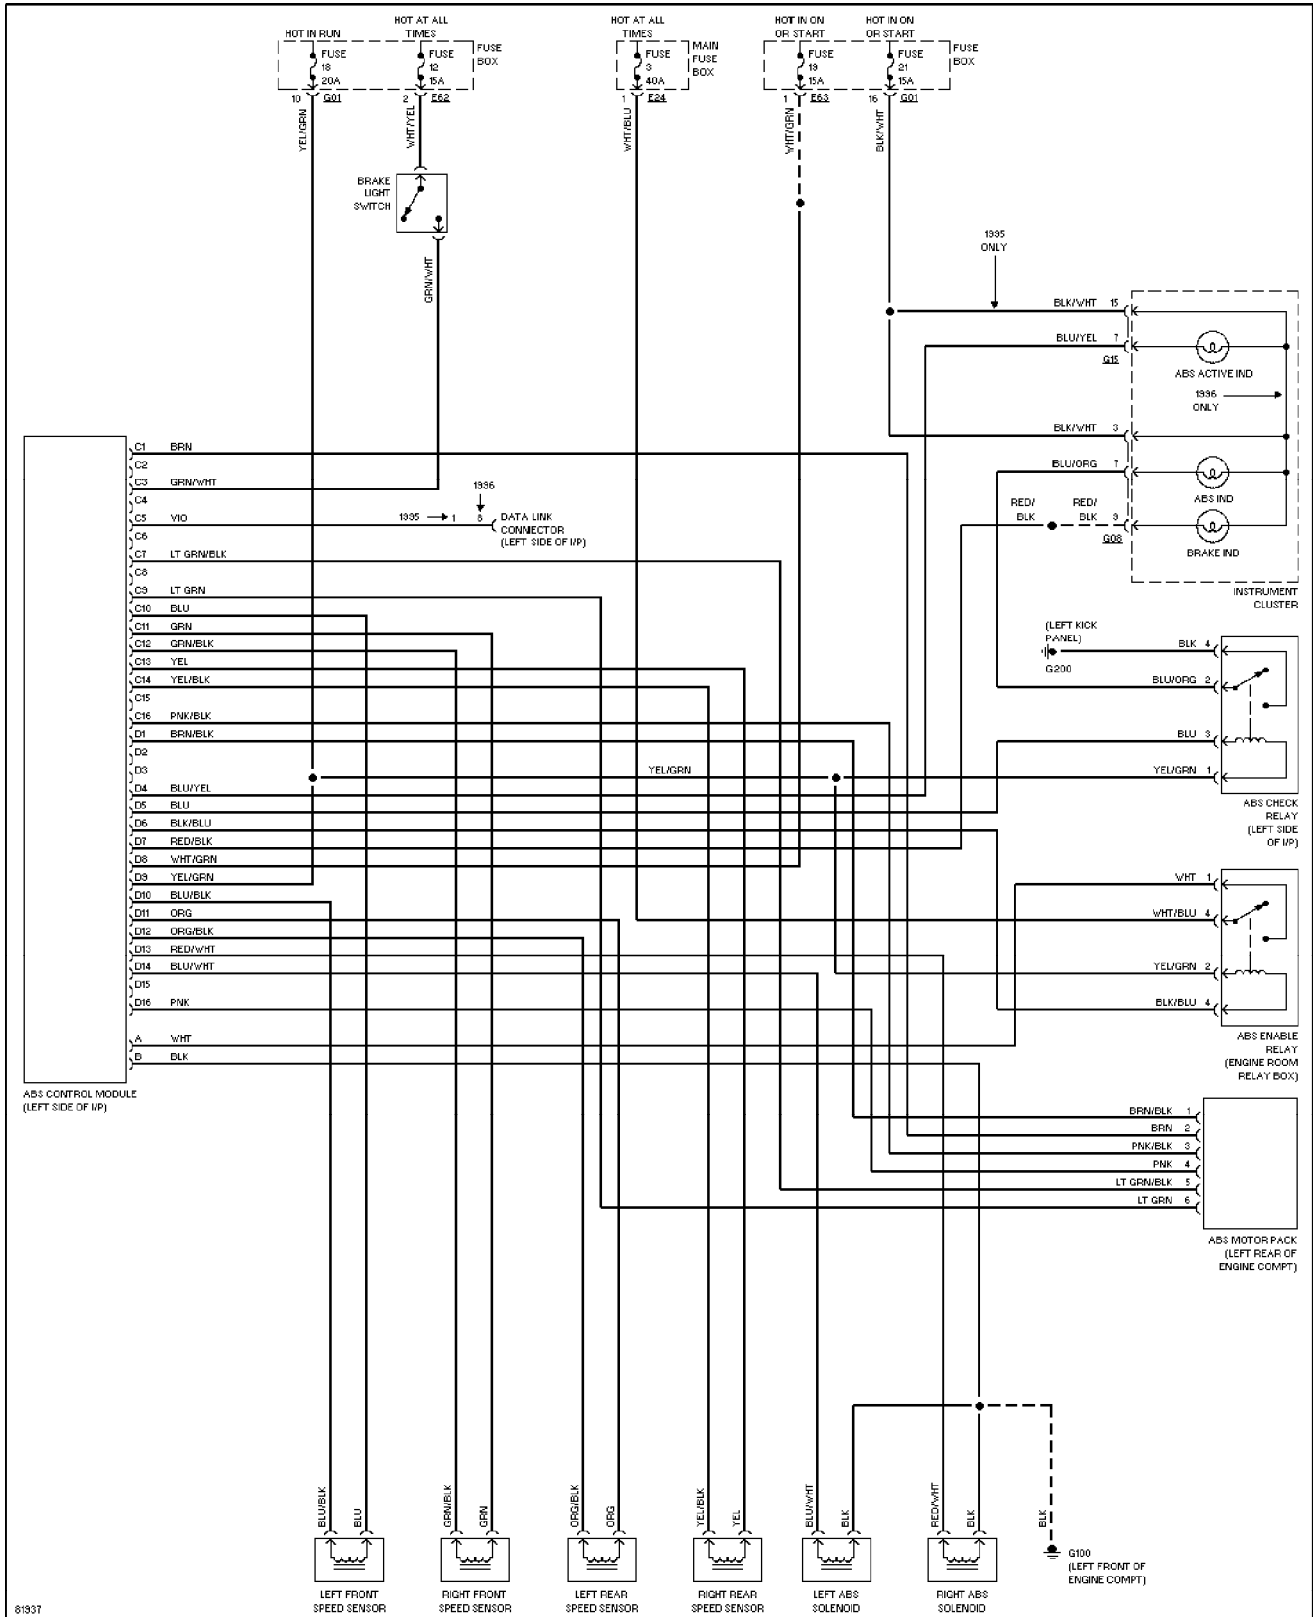

SYSTEM WIRING DIAGRAMS

Anti-lock Brake Circuits (p. 3)

1996 Suzuki Swift