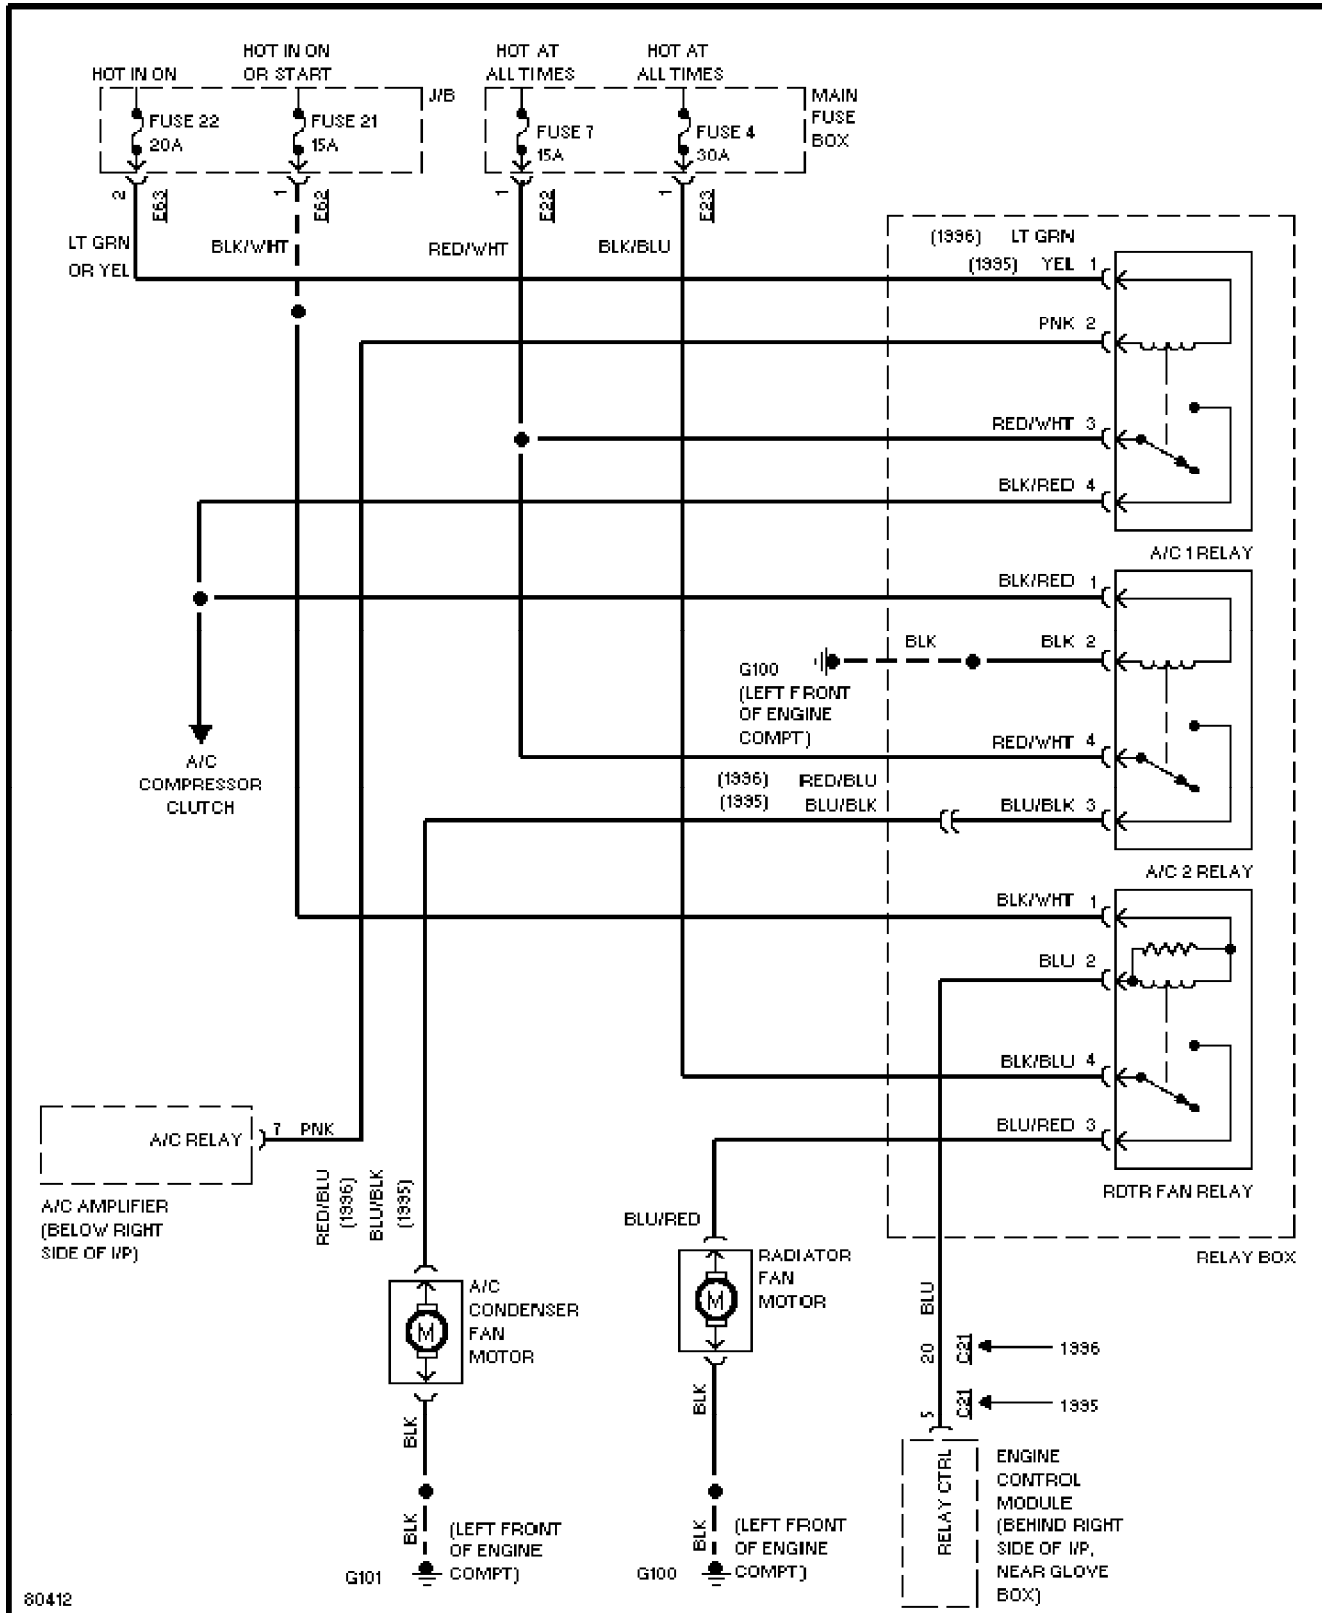

SYSTEM WIRING DIAGRAMS

A/C Circuit 1996 Suzuki Swift

CDR@WP.PL

SYSTEM WIRING DIAGRAMS

Heater Circuit (p. 2)

1996 Suzuki Swift

SYSTEM WIRING DIAGRAMS

Anti-lock Brake Circuits (p. 3)

1996 Suzuki Swift

SYSTEM WIRING DIAGRAMS

Computer Data Lines (p. 4)

1996 Suzuki Swift

SYSTEM WIRING DIAGRAMS

Cooling Fan Circuit (p. 5)

1996 Suzuki Swift

SYSTEM WIRING DIAGRAMS

Defogger Circuit (p. 6)

1996 Suzuki Swift

SYSTEM WIRING DIAGRAMS

1.3L, Engine Performance Circuits (1 of 3) (p. 7)

1996 Suzuki Swift

SYSTEM WIRING DIAGRAMS

1.3L, Engine Performance Circuits (2 of 3) (p. 8)

1996 Suzuki Swift