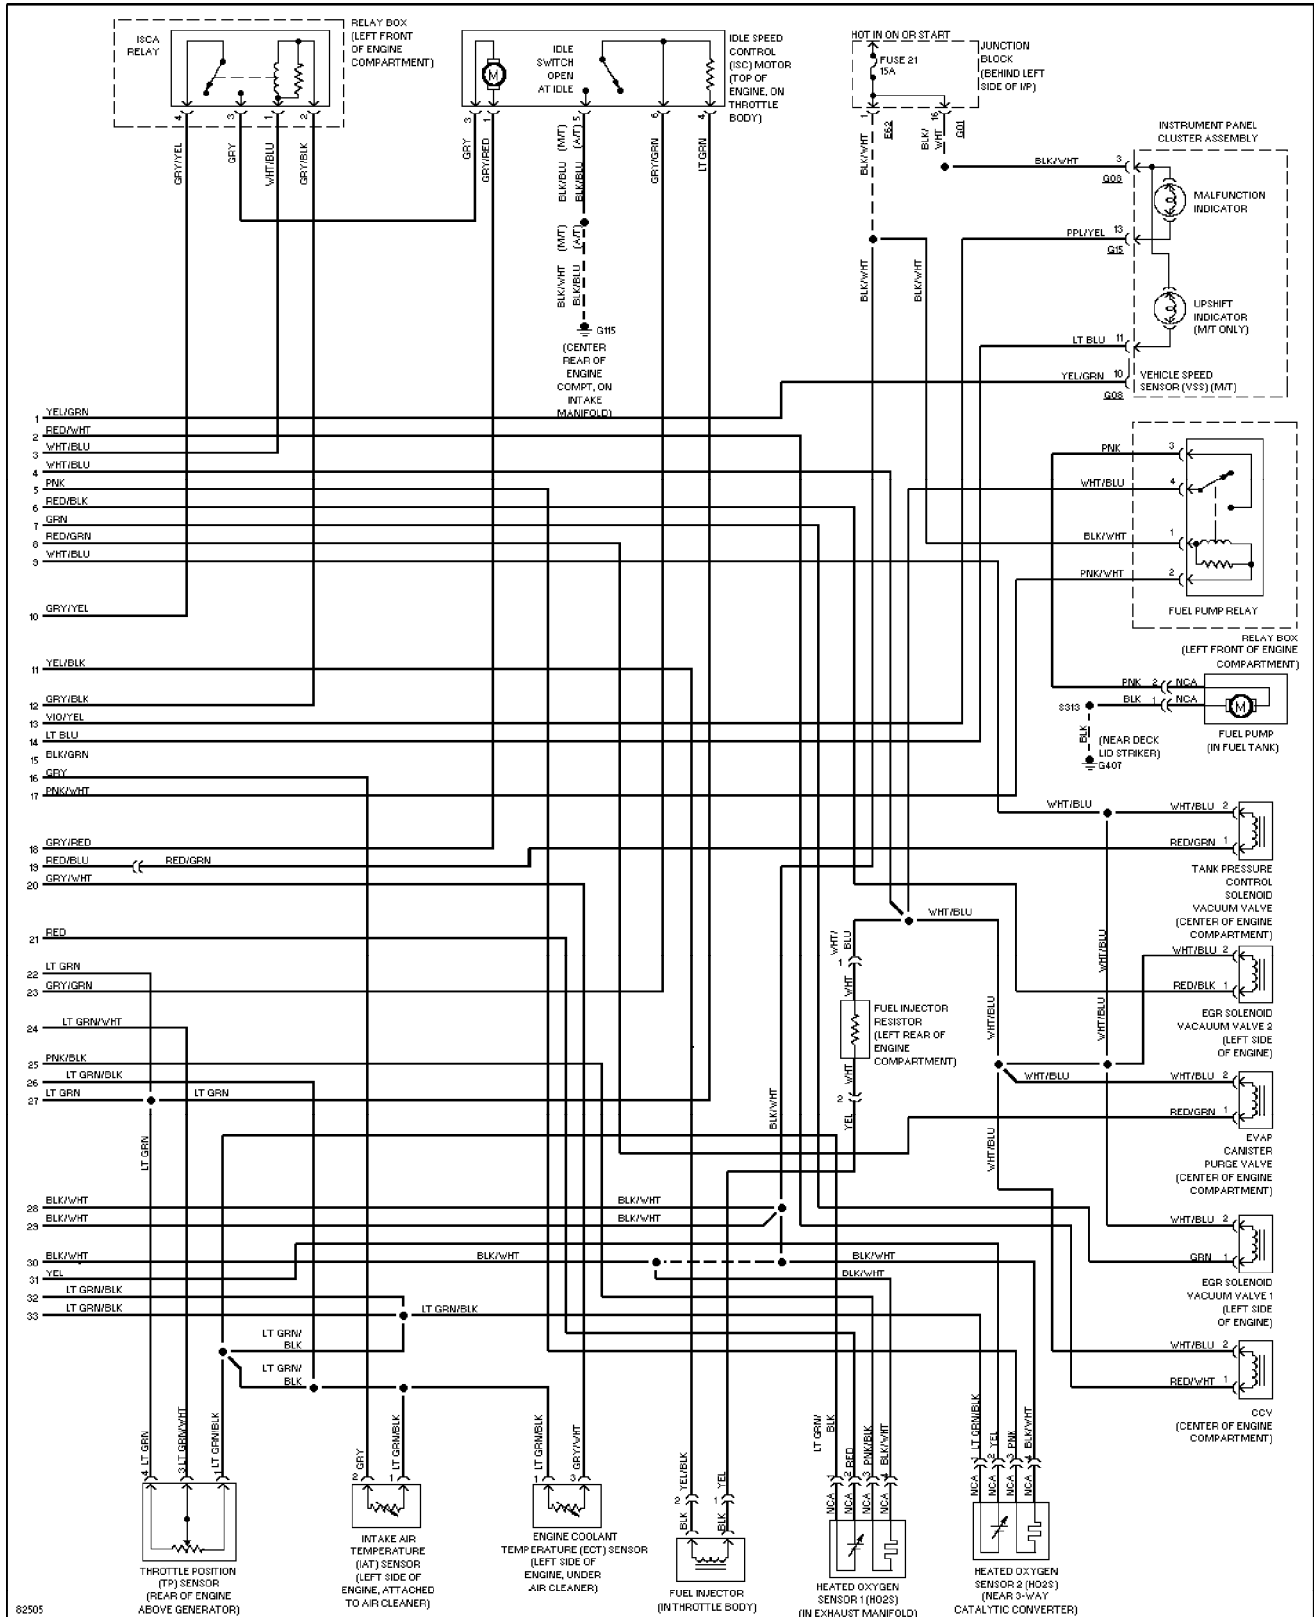

Defogger Circuit (p. 6)

1996 Suzuki Swift

SYSTEM WIRING DIAGRAMS

1.3L, Engine Performance Circuits (1 of 3) (p. 7)

1996 Suzuki Swift

SYSTEM WIRING DIAGRAMS

1.3L, Engine Performance Circuits (2 of 3) (p. 8)

1996 Suzuki Swift

SYSTEM WIRING DIAGRAMS

1.3L, Engine Performance Circuits (3 of 3) (p. 9)

1996 Suzuki Swift

SYSTEM WIRING DIAGRAMS

Exterior Lamps Circuit (p. 11)

1996 Suzuki Swift

SYSTEM WIRING DIAGRAMS

Ground Distribution Circuit (p. 12)