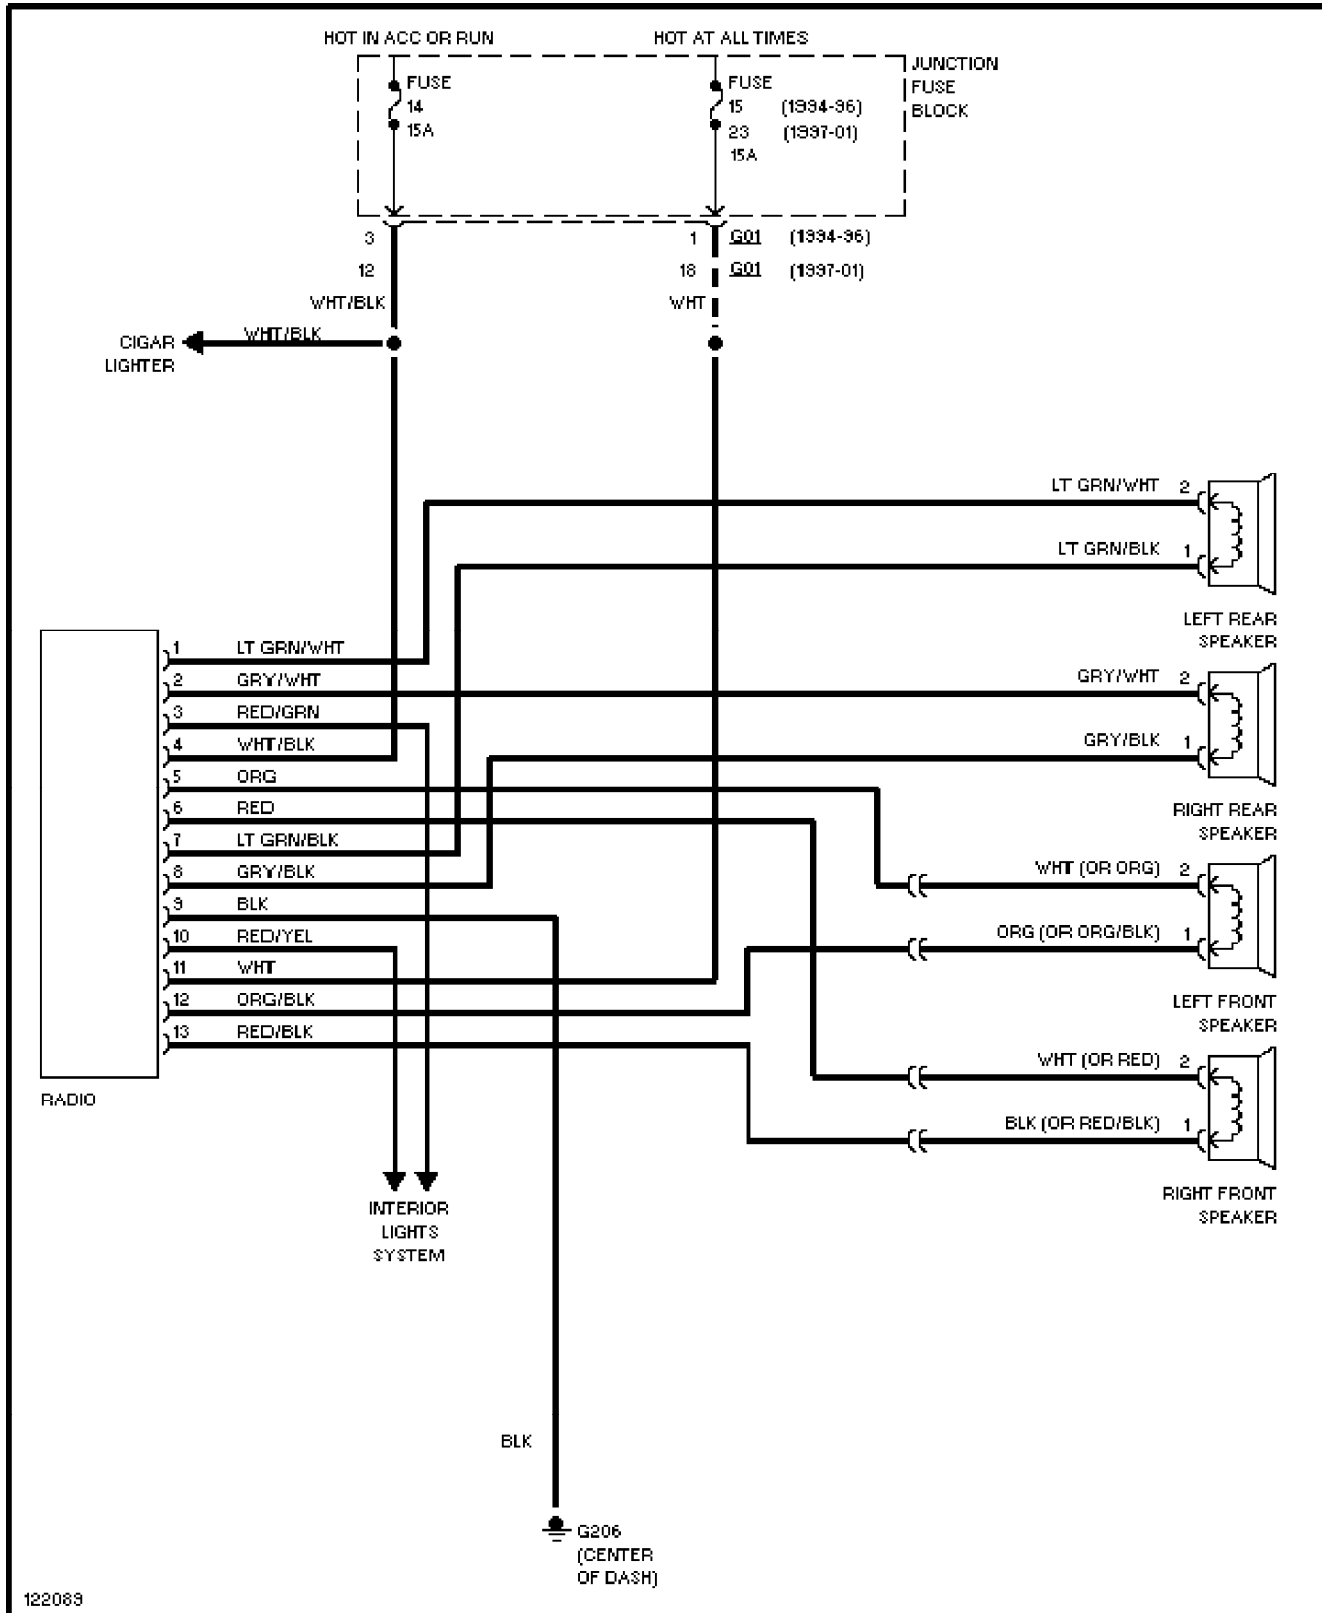

1996 Suzuki Swift

SYSTEM WIRING DIAGRAMS

Headlight Circuit (p. 13)

1996 Suzuki Swift

SYSTEM WIRING DIAGRAMS

Horn Circuit (p. 14)

1996 Suzuki Swift

SYSTEM WIRING DIAGRAMS

Instrument Cluster Circuit (p. 15)

1996 Suzuki Swift

SYSTEM WIRING DIAGRAMS

Interior Light Circuit (p. 16)

1996 Suzuki Swift

SYSTEM WIRING DIAGRAMS

Power Door Lock Circuit (p. 18)

1996 Suzuki Swift

SYSTEM WIRING DIAGRAMS

Radio Circuits (p. 19)

1996 Suzuki Swift

SYSTEM WIRING DIAGRAMS

Shift Interlock Circuit (p. 20)

1996 Suzuki Swift

SYSTEM WIRING DIAGRAMS

Charging Circuit (p. 21)