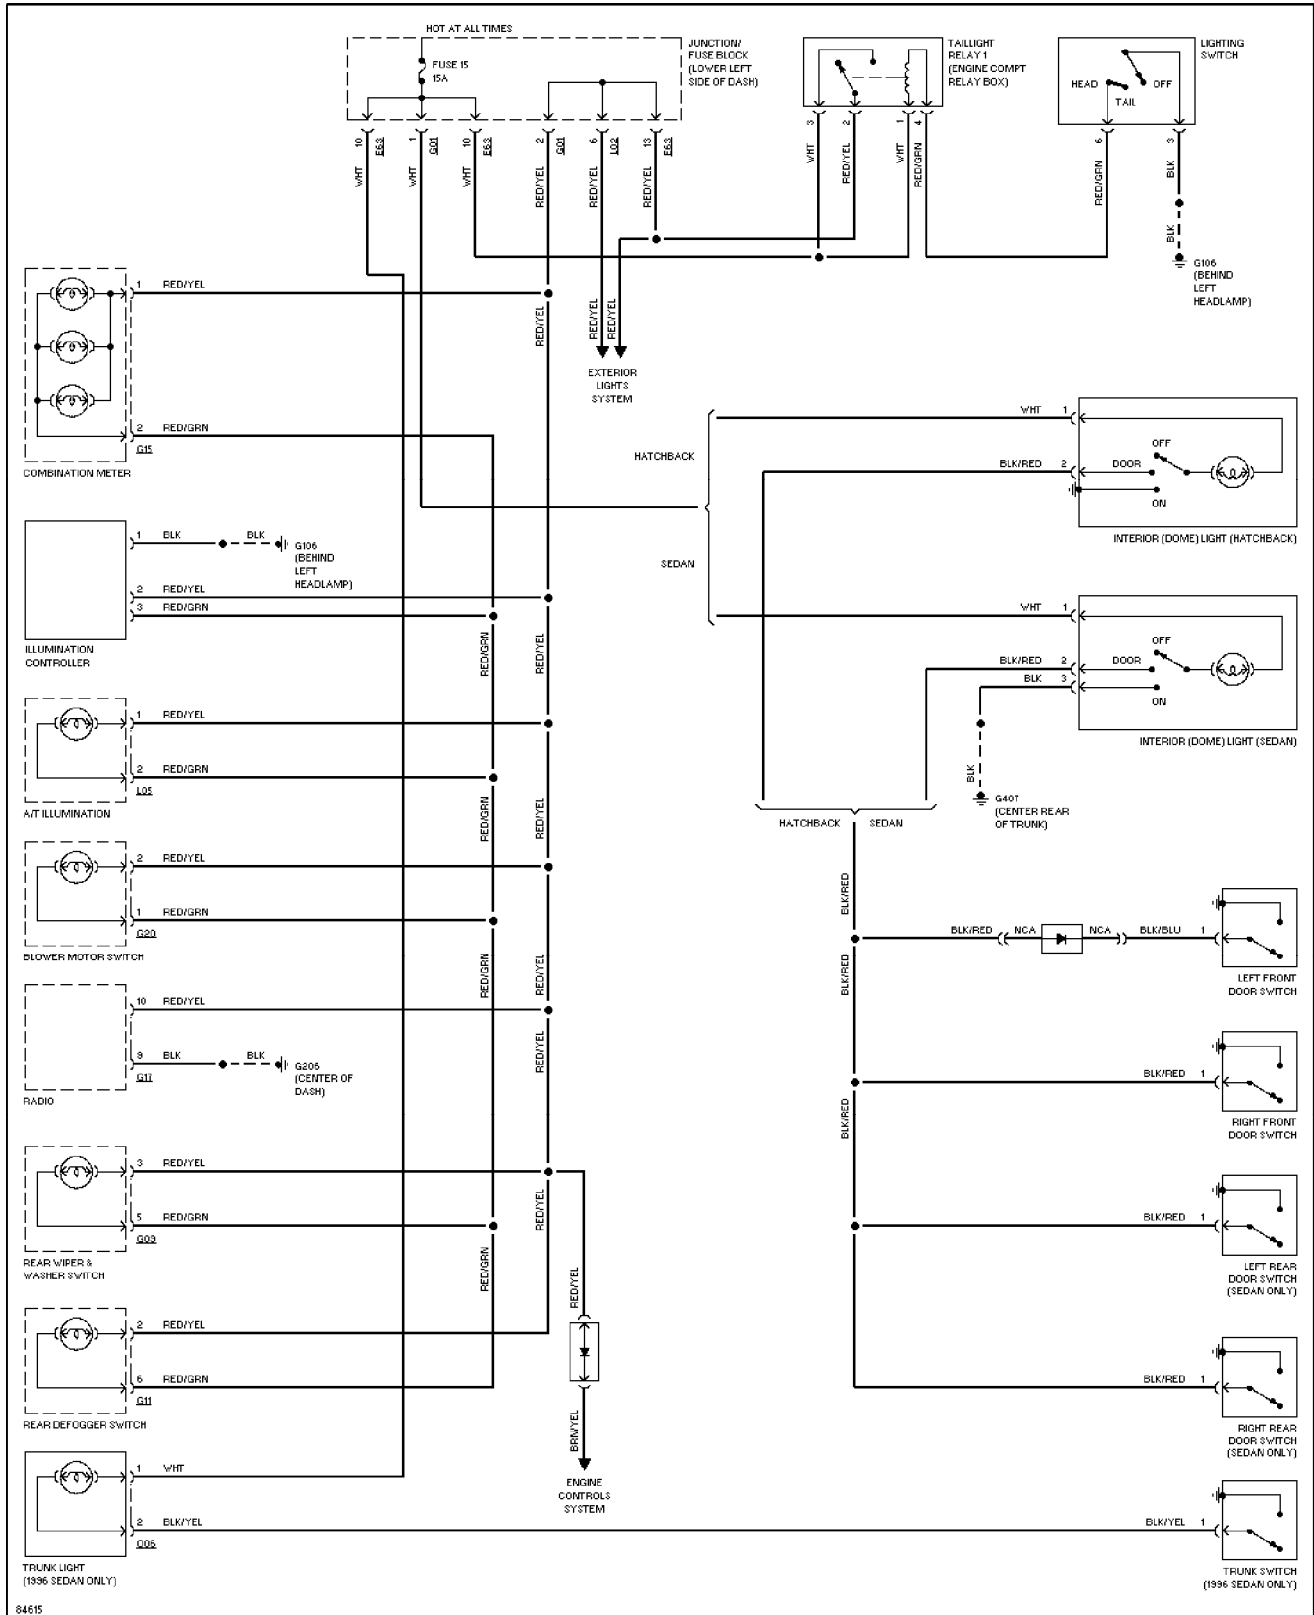

Instrument Cluster Circuit (p. 15)

1996 Suzuki Swift

SYSTEM WIRING DIAGRAMS

Interior Light Circuit (p. 16)

1996 Suzuki Swift

SYSTEM WIRING DIAGRAMS

Power Door Lock Circuit (p. 18)

1996 Suzuki Swift

SYSTEM WIRING DIAGRAMS

Radio Circuits (p. 19)

1996 Suzuki Swift

SYSTEM WIRING DIAGRAMS

Shift Interlock Circuit (p. 20)

1996 Suzuki Swift

SYSTEM WIRING DIAGRAMS

Charging Circuit (p. 21)