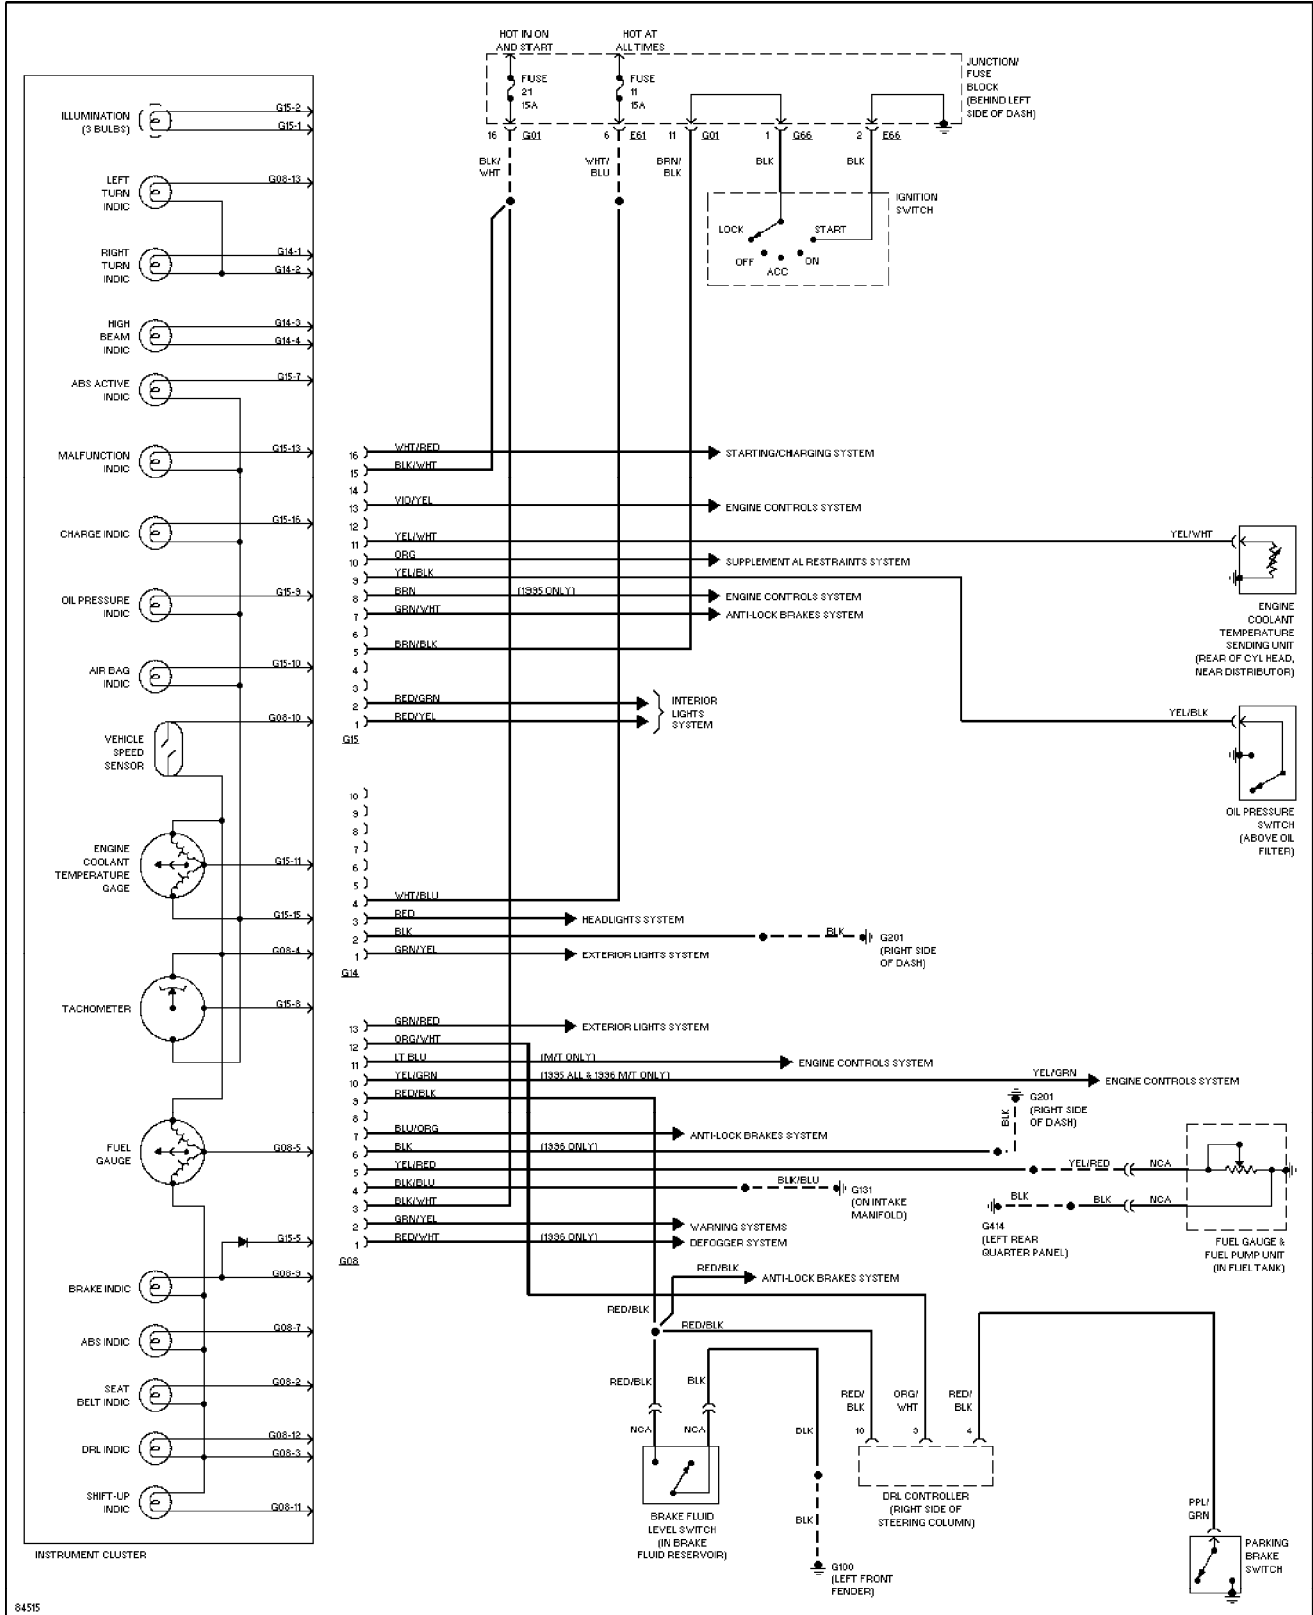

SYSTEM WIRING DIAGRAMS

Instrument Cluster Circuit (p. 15)

1996 Suzuki Swift