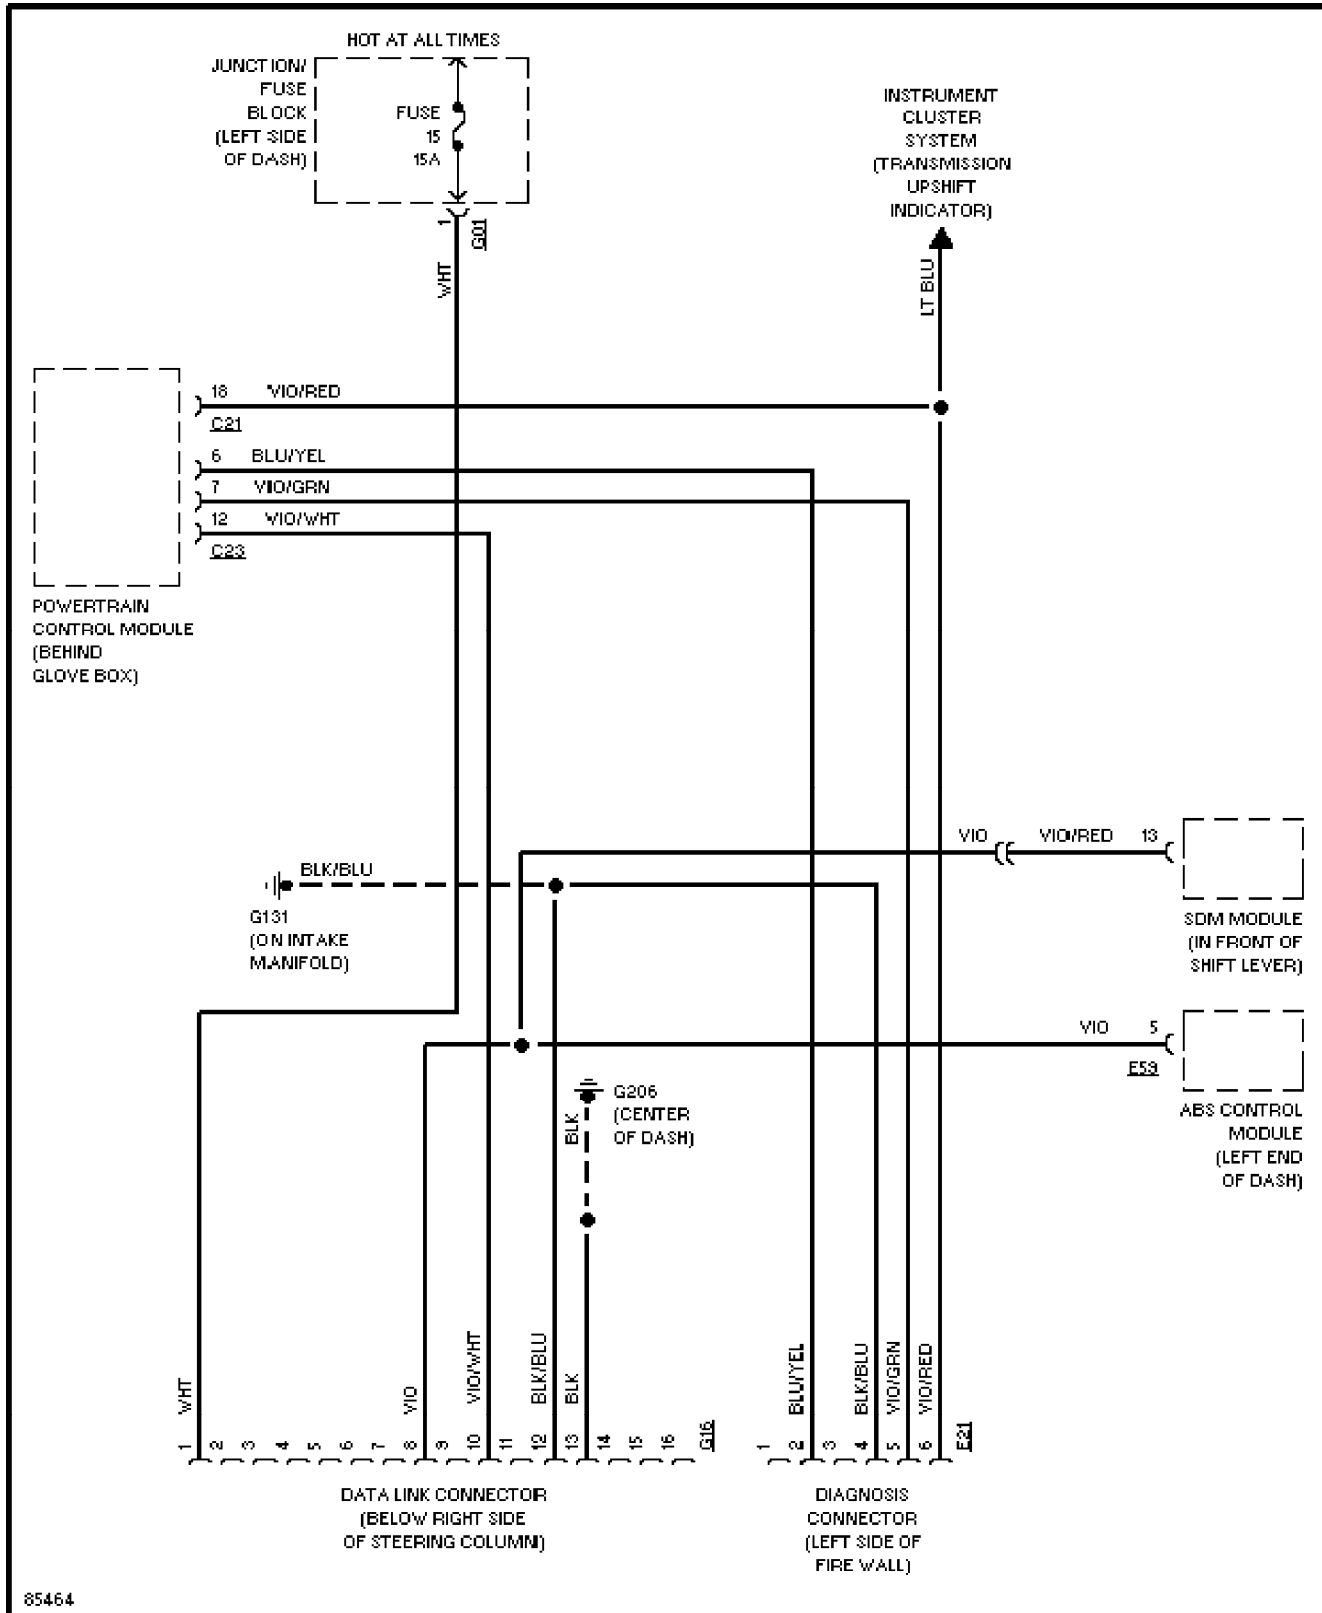

SYSTEM WIRING DIAGRAMS

Computer Data Lines (p. 4)

1996 Suzuki Swift