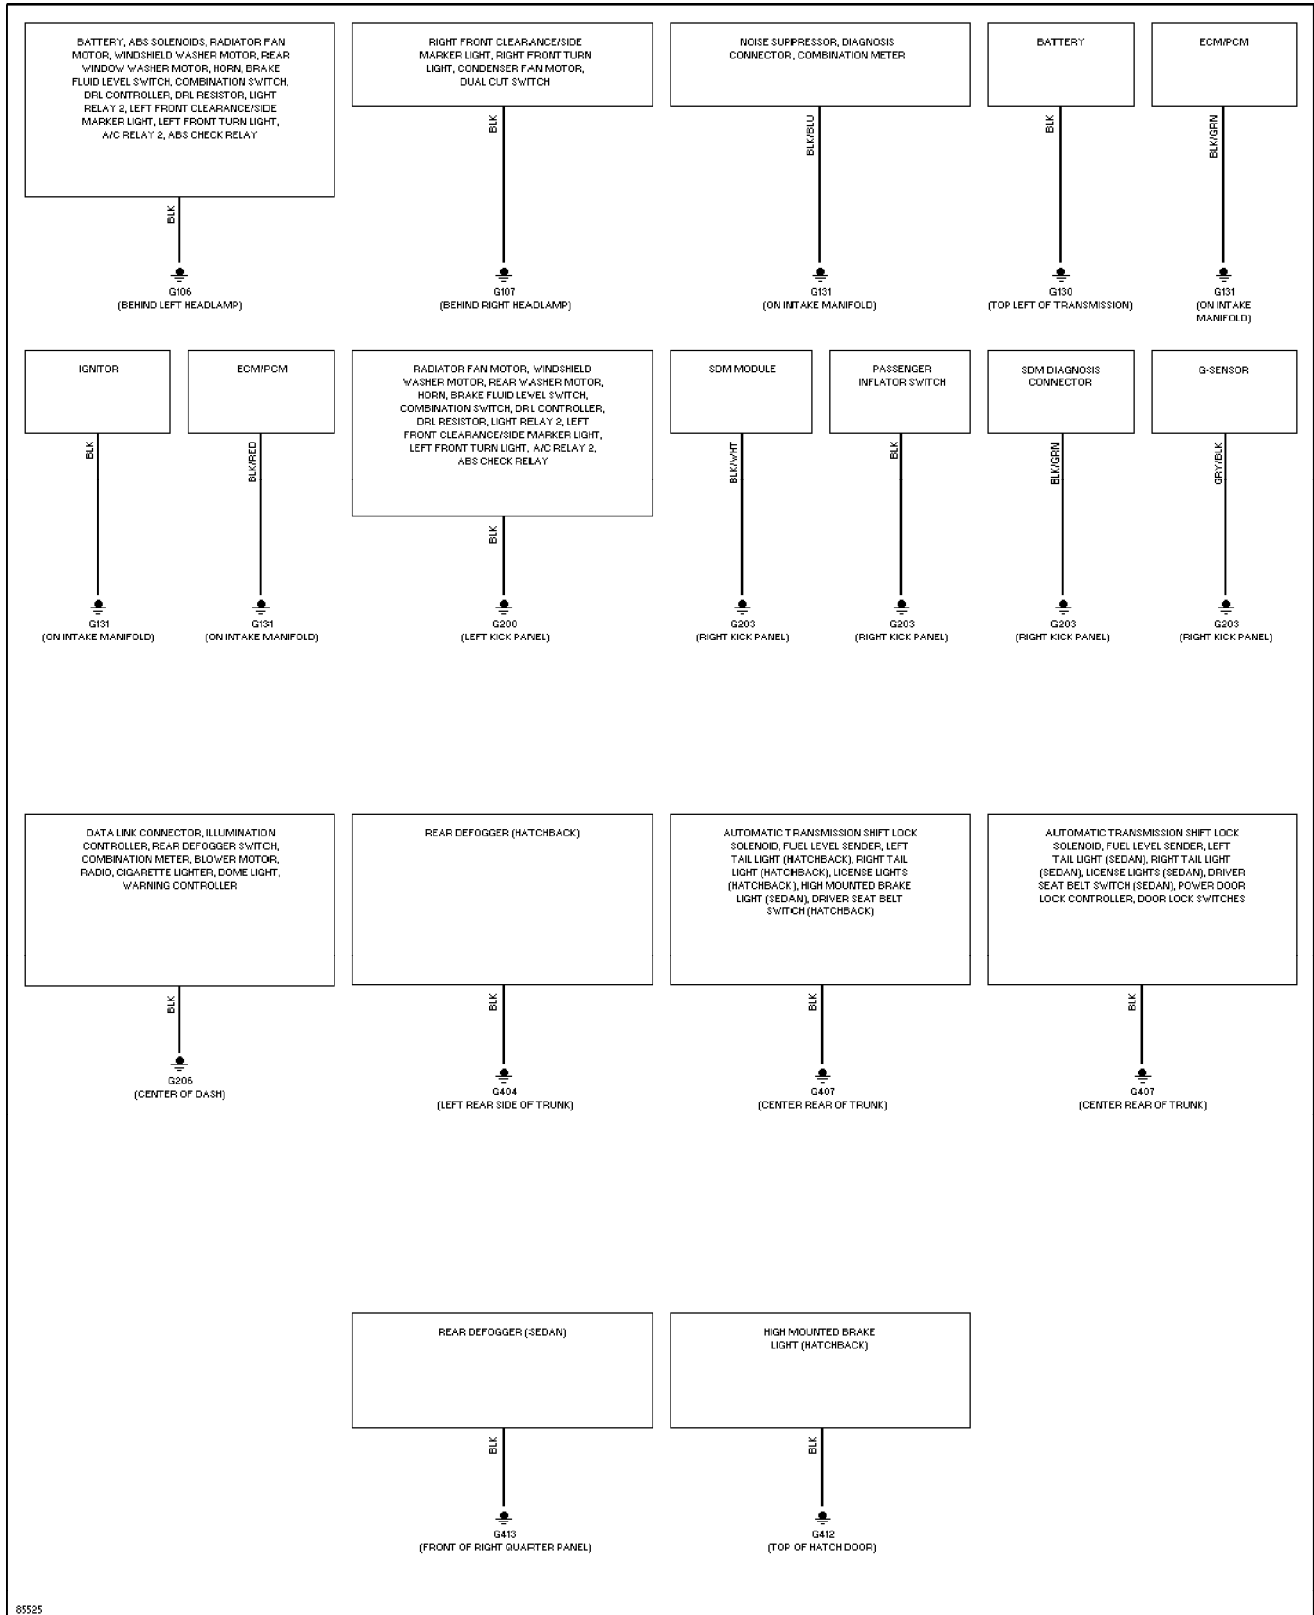

SYSTEM WIRING DIAGRAMS

Ground Distribution Circuit (p. 12)

1996 Suzuki Swift