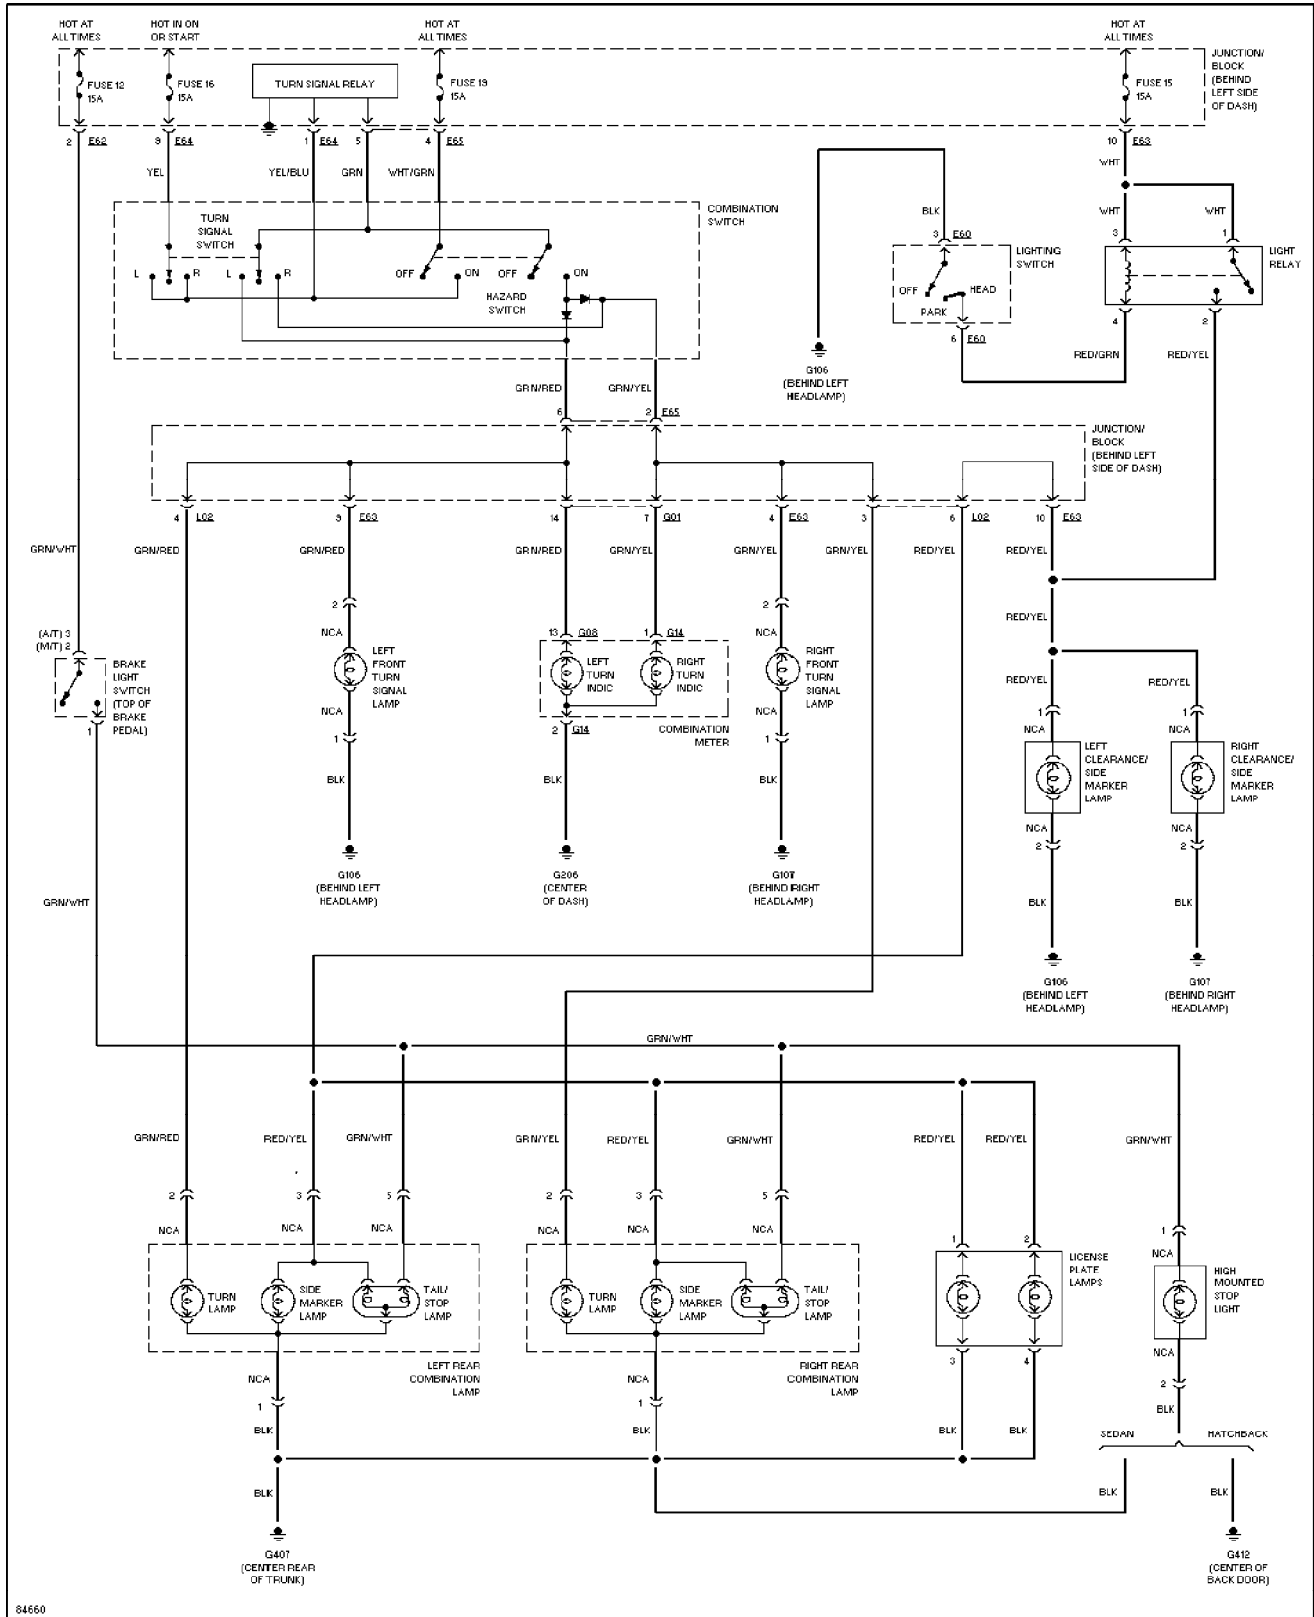

SYSTEM WIRING DIAGRAMS

1.3L, Engine Performance Circuits (3 of 3) (p. 9)

1996 Suzuki Swift

SYSTEM WIRING DIAGRAMS

Exterior Lamps Circuit (p. 11)

1996 Suzuki Swift

SYSTEM WIRING DIAGRAMS

Ground Distribution Circuit (p. 12)