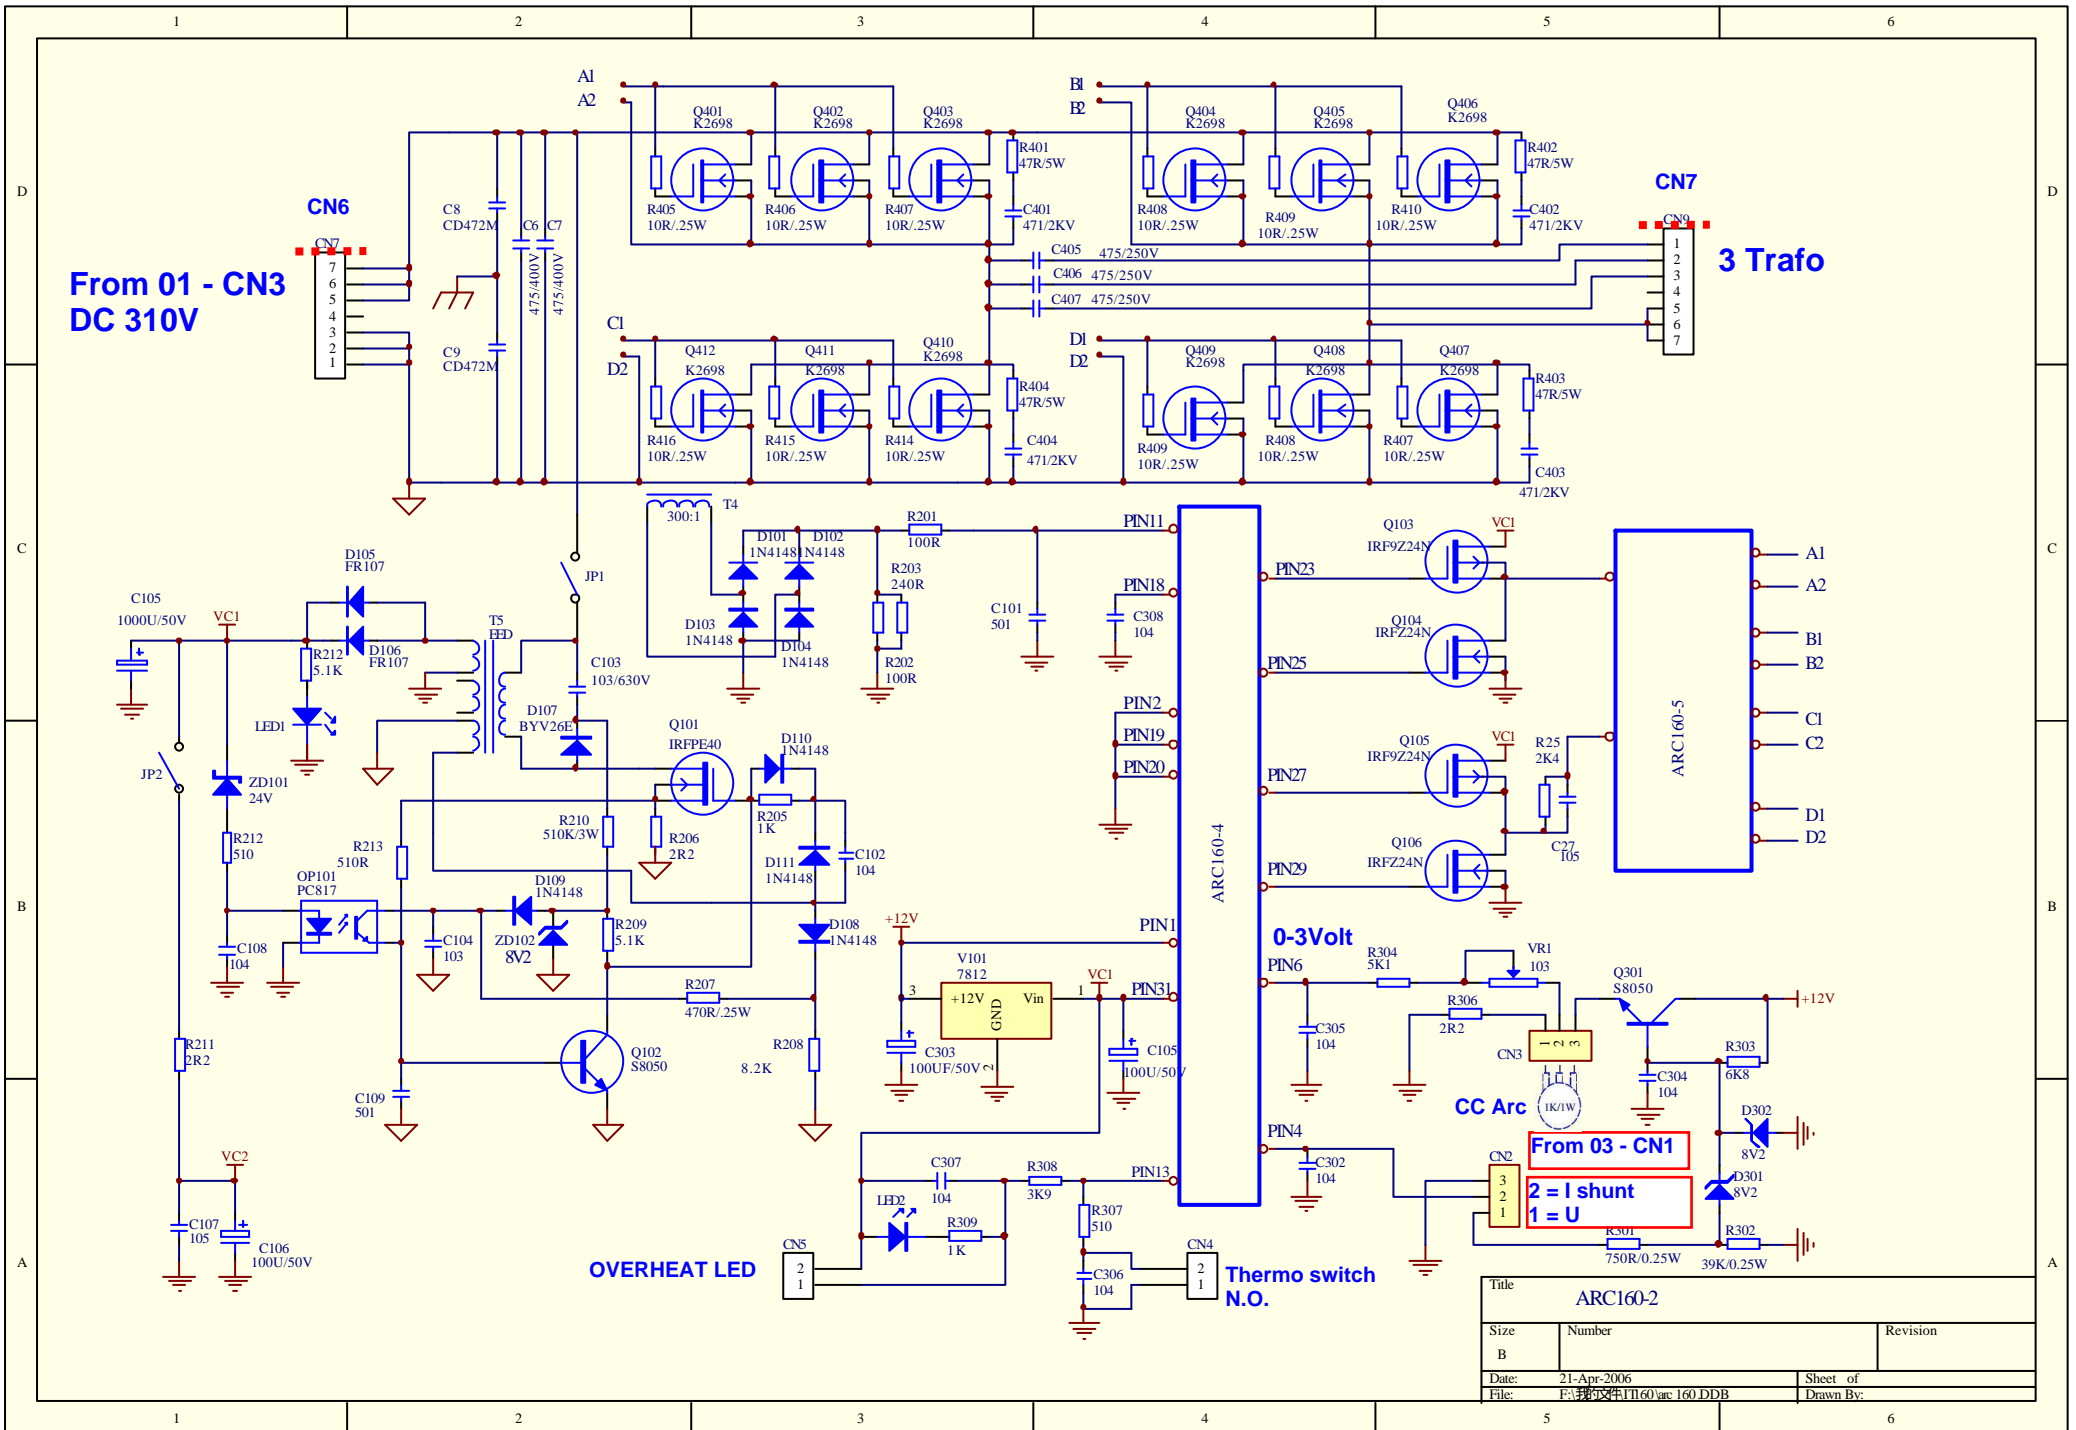

Title			ARC160		
Size	Number		Revision		
A4					
Date:	21-Apr-2006		Sheet of		
File:	E:\我的文件\IT160\arc 160.DDB		Drawn By:		

Title		
ARC160-1		
Size	Number	Revision
A4		
Date:	21-Apr-2006	Sheet 1 of
File:	F:\我的文件\IT160\arc160.DDB	Drawn By:

Title		
ARC160-2		
Size	Number	Revision
B		
Date:	21-Apr-2006	Sheet of
File:	F:\EPC\ARC160\arc160.DDB	Drawn By:

Title		
ARC160-3		
Size	Number	Revision
A4		
Date:	21-Apr-2006	Sheet of
File:	F:\项目\ARC160\arc 160.DDB	Drawn By:

Title		
ARC160-4		
Size	Number	Revision
A4		
Date:	21-Apr-2006	Sheet of
File:	F:\我的文件\IT160\arc160.DDB	Drawn By:

Title		
ARC160-5		
Size	Number	Revision
A4		
Date:	21-Apr-2006	Sheet of
File:	F:\我的文件\IT160\arc160.DDB	Drawn By: