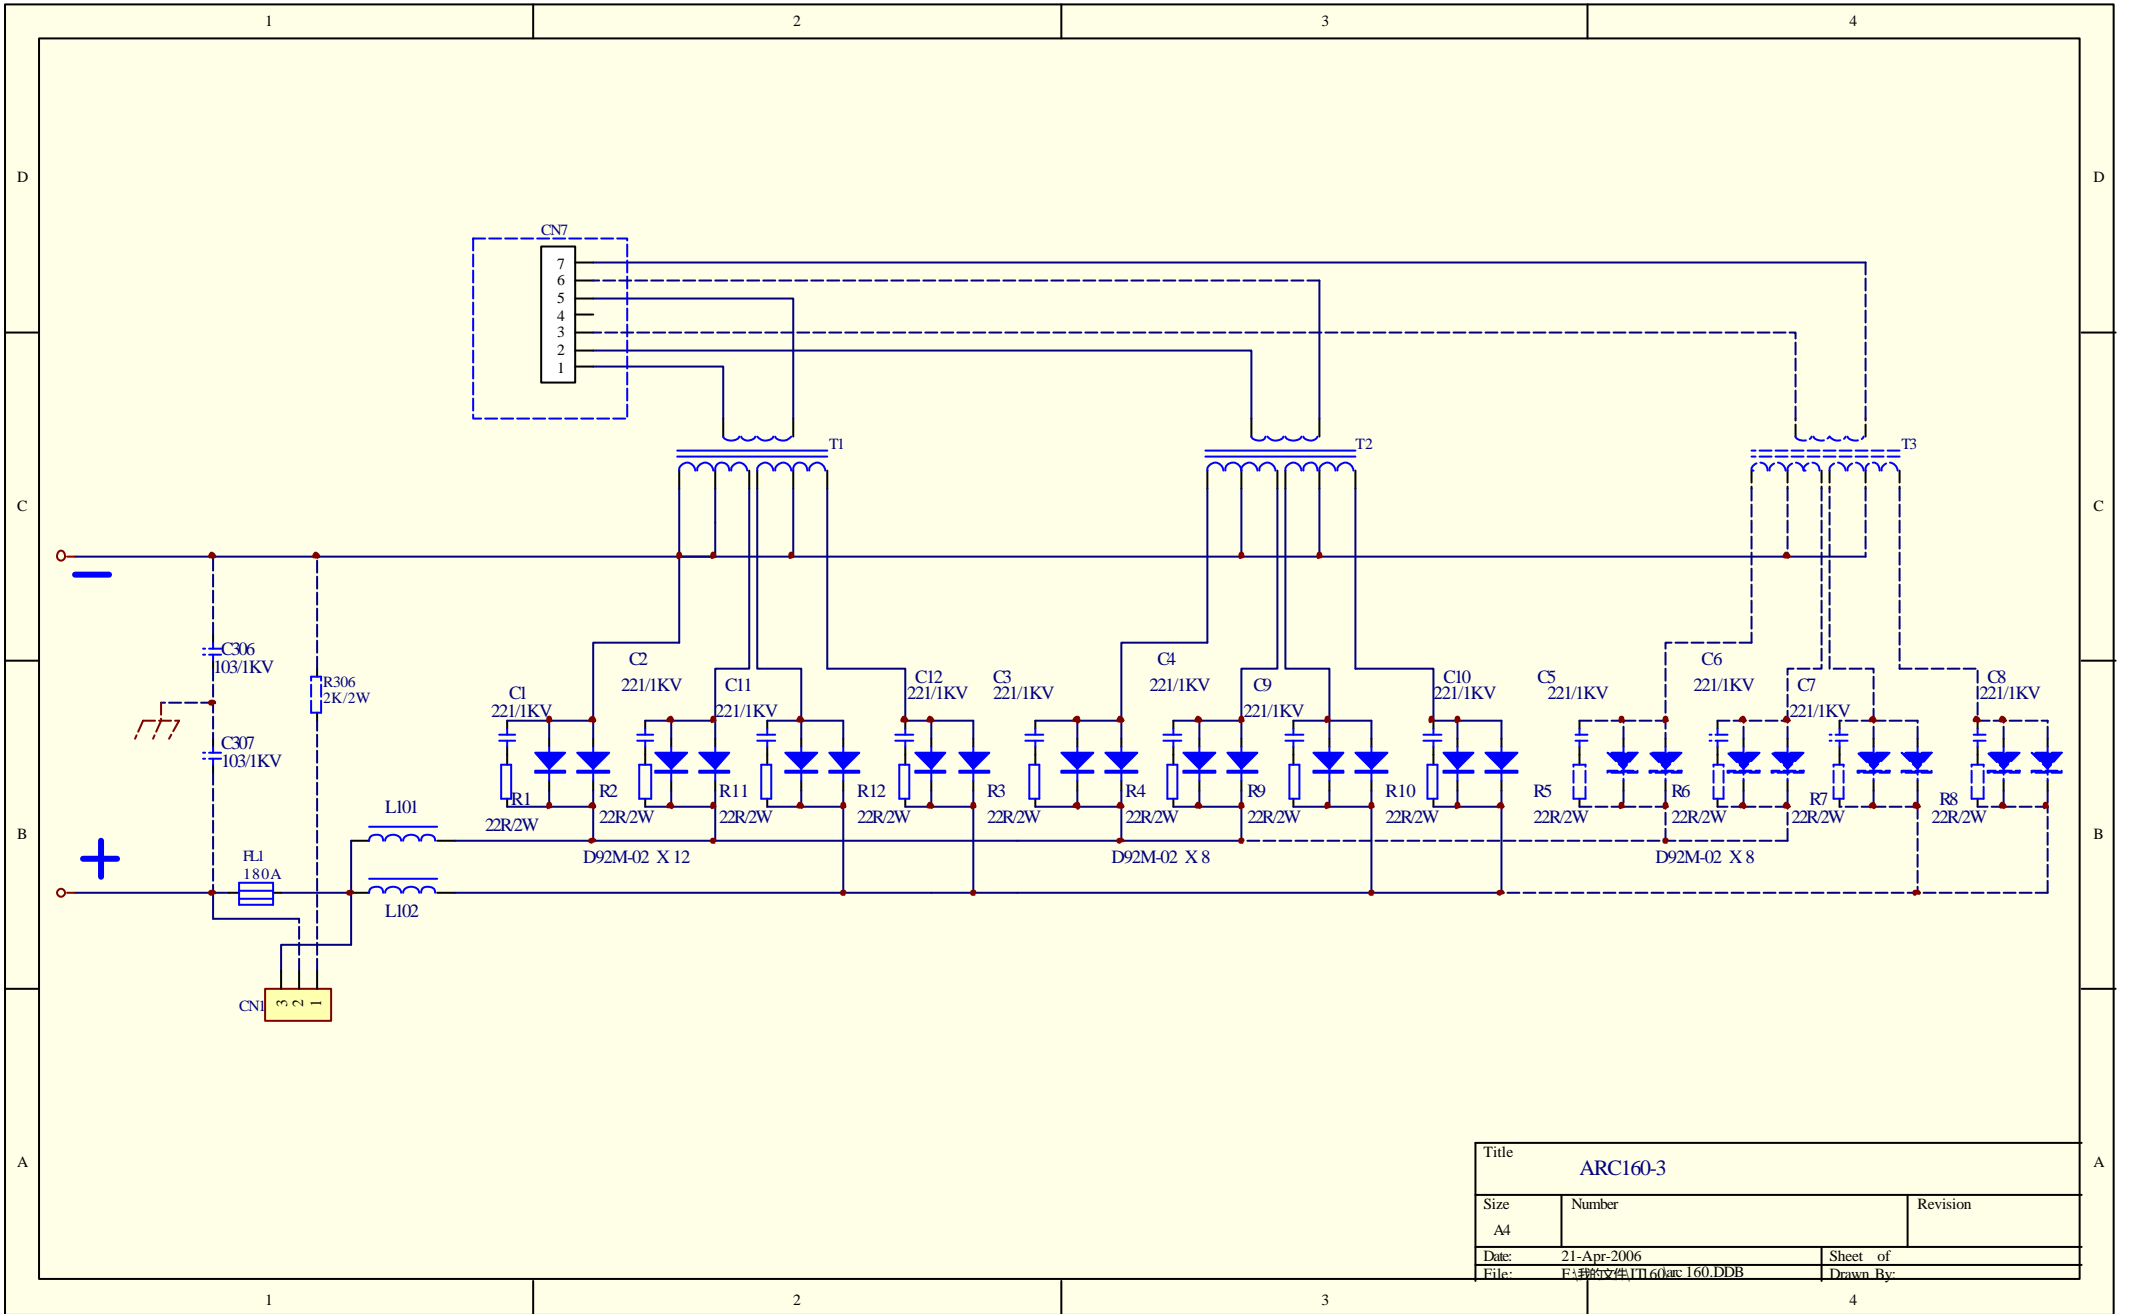

Title			ARC160		
Size	Number		Revision		
A4					
Date:	21-Apr-2006		Sheet of		
File:	E:\我的文件\IT160\arc 160.DDB		Drawn By:		

Title		
ARC160-1		
Size	Number	Revision
A4		
Date:	21-Apr-2006	Sheet 1 of
File:	F:\我的文件\IT160\arc160.DDB	Drawn By:

Title		
ARC160-2		
Size	Number	Revision
B		
Date:	21-Apr-2006	Sheet of
File:	F:\EPC\ARC160\arc160.DDB	Drawn By:

Title		
ARC160-3		
Size	Number	Revision
A4		
Date:	21-Apr-2006	Sheet of
File:	F:\项目\ARC160\arc 160.DDB	Drawn By:

Title		
ARC160-4		
Size	Number	Revision
A4		
Date:	21-Apr-2006	Sheet of
File:	F:\我的文件\IT160\arc160.DDB	Drawn By:

Title		
ARC160-5		
Size	Number	Revision
A4		
Date:	21-Apr-2006	Sheet of
File:	F:\我的文件\IT160\arc160.DDB	Drawn By: