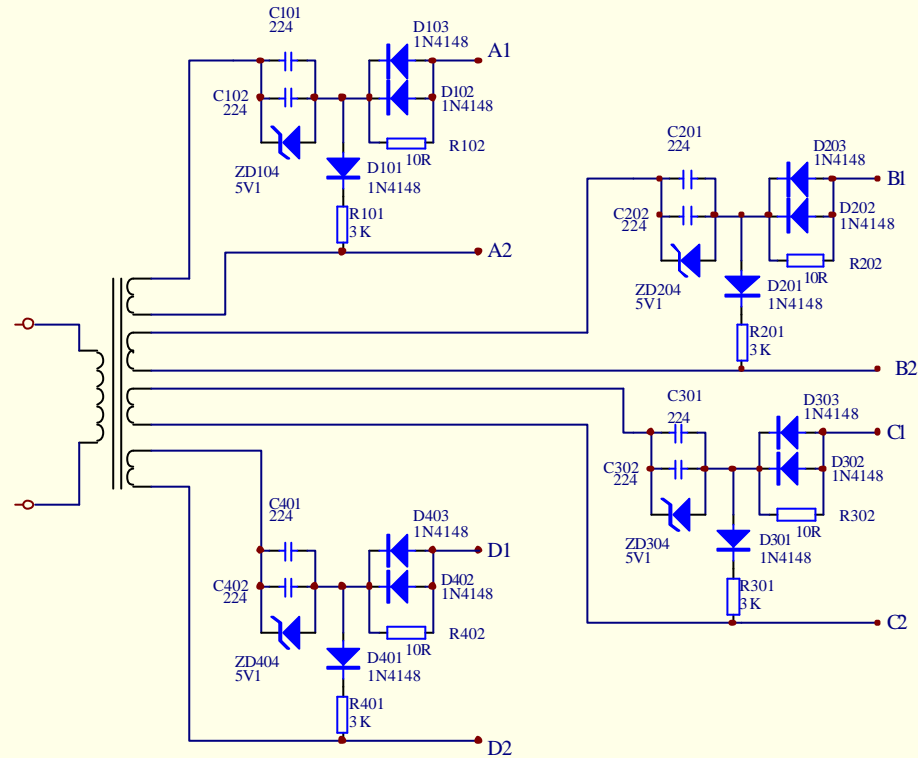

Title		
ARC160-2		
Size	Number	Revision
B		
Date:	21-Apr-2006	Sheet of
File:	F:\EPC\ARC160\arc160.DDB	Drawn By:

Title		
ARC160-3		
Size	Number	Revision
A4		
Date:	21-Apr-2006	Sheet of
File:	F:\项目\ARC160\arc 160.DDB	Drawn By:

Title		
ARC160-4		
Size	Number	Revision
A4		
Date:	21-Apr-2006	Sheet of
File:	F:\我的文件\IT160\arc160.DDB	Drawn By:

Title		
ARC160-5		
Size	Number	Revision
A4		
Date:	21-Apr-2006	Sheet of
File:	F:\我的文件\IT160\arc160.DDB	Drawn By: