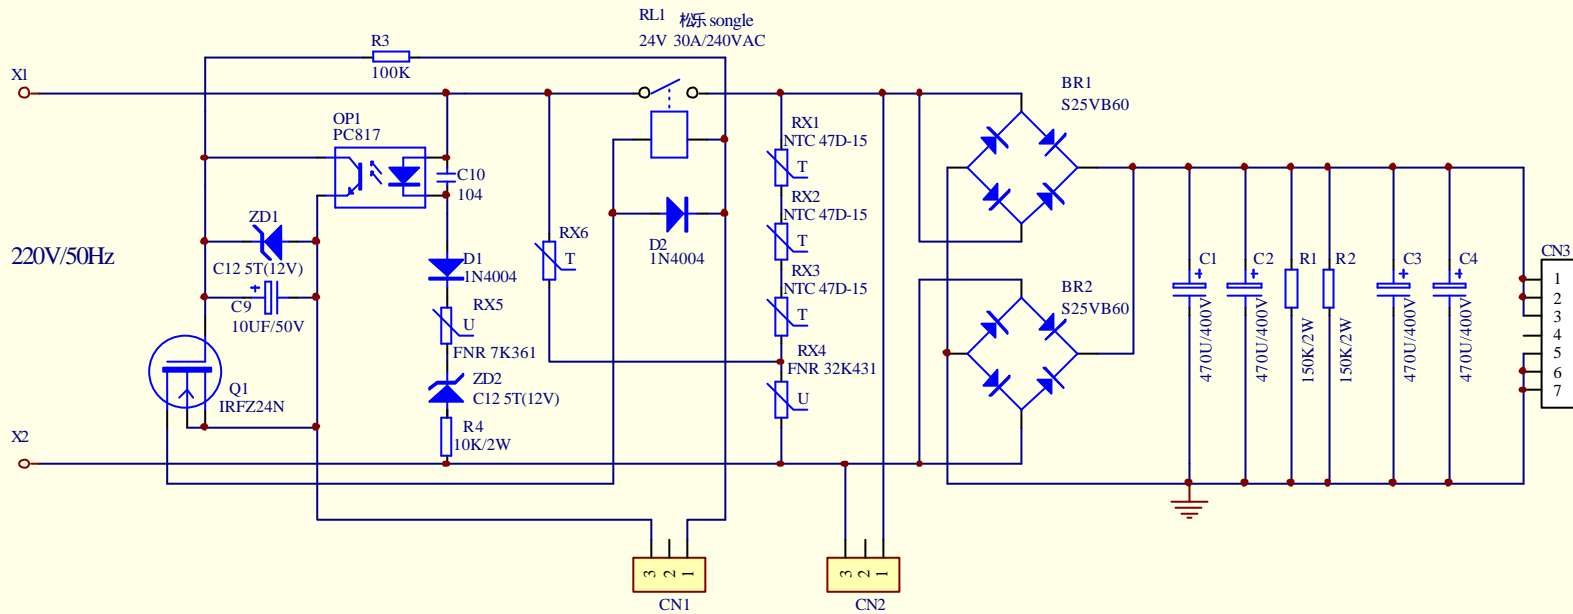

Title		
ARC160-1		
Size	Number	Revision
A4		
Date:	21-Apr-2006	Sheet 1 of
File:	F:\我的文件\IT160\arc160.DDB	Drawn By: