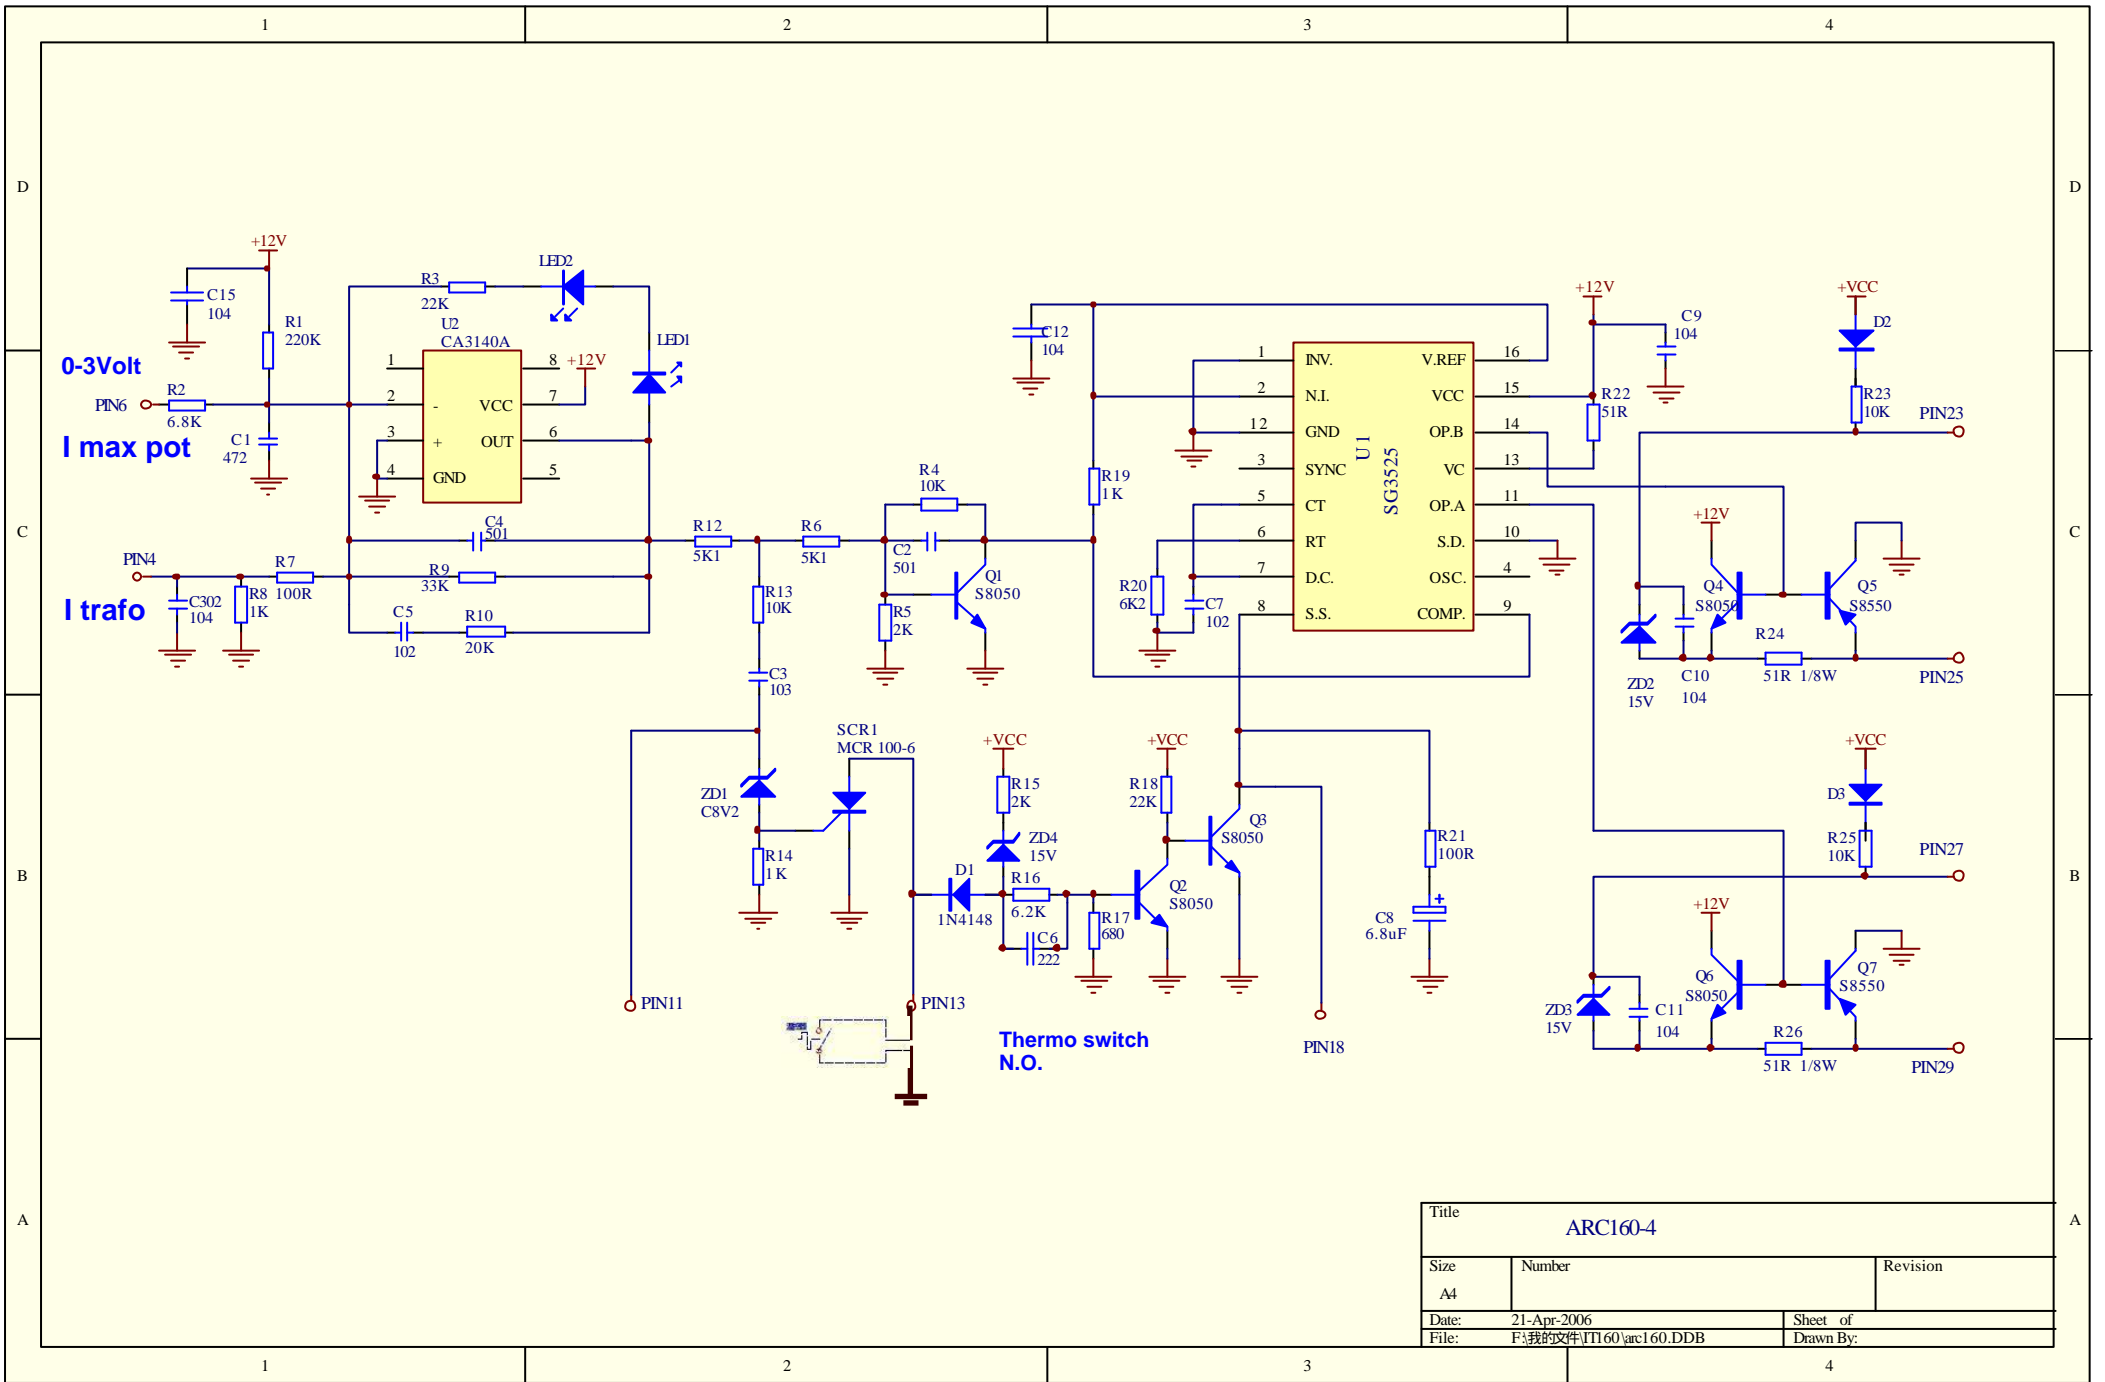

Title			ARC160		
Size	Number		Revision		
A4					
Date:	21-Apr-2006		Sheet of		
File:	E:\我的文件\IT160\arc 160.DDB		Drawn By:		

Title		
ARC160-1		
Size	Number	Revision
A4		
Date:	21-Apr-2006	Sheet 1 of
File:	F:\我的文件\IT160\arc160.DDB	Drawn By:

Title		
ARC160-2		
Size	Number	Revision
B		
Date:	21-Apr-2006	Sheet of
File:	F:\EPC\ARC160\arc160.DDB	Drawn By:

Title		
ARC160-3		
Size	Number	Revision
A4		
Date:	21-Apr-2006	Sheet of
File:	F:\项目\ARC160\arc 160.DDB	Drawn By:

Title		
ARC160-4		
Size	Number	Revision
A4		
Date:	21-Apr-2006	Sheet of
File:	F:\我的文件\IT160\arc160.DDB	Drawn By:

Title		
ARC160-5		
Size	Number	Revision
A4		
Date:	21-Apr-2006	Sheet of
File:	F:\我的文件\IT160\arc160.DDB	Drawn By: