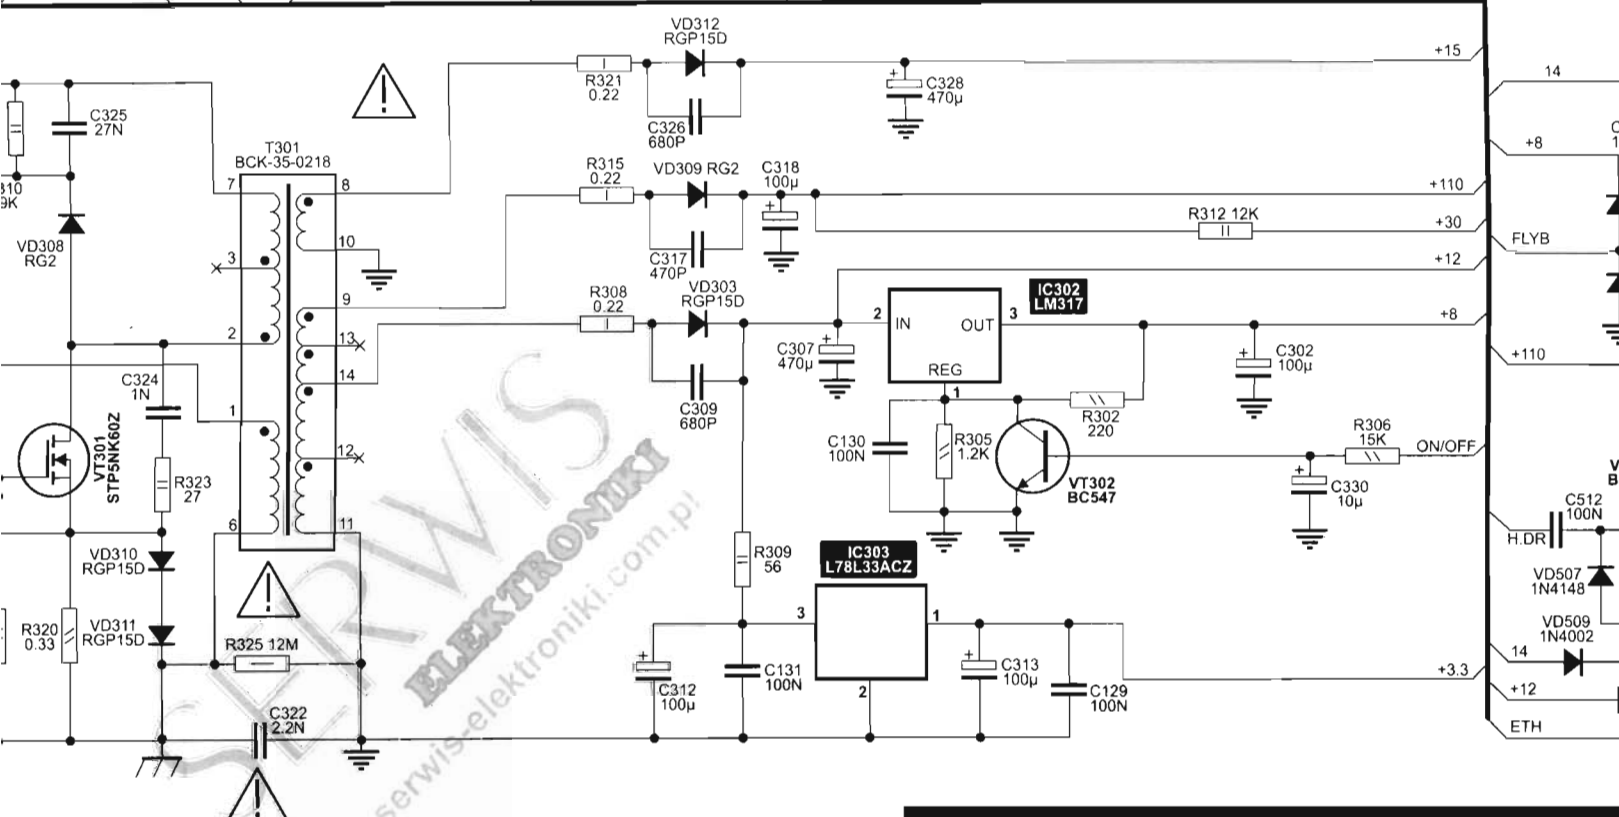

PART	CRT TUBE				VARIANTS	
	14"	15"	20"	21"	SOUND SYSTEM	
A33EK02X01 KS3300					1-BG/I	2-BG/DK
A36EKM72X11 KS3610						
A48EB02X01 KS4816						
A51EJU04X01 KS5160						
A51EKS11X11 KS5171						
TT2	OFF	ON	OFF	ON	Z1	TPS 5.5
TT3	OFF	OFF	ON	OFF	Z2	TPS 6.5
TT4	OFF	OFF	ON	ON	Z3	TPS 6.0
TT6	ON	OFF	ON	OFF	F1	K2962
TT12	ON	ON	ON	ON		K2955
TT13	OFF	OFF	OFF	OFF		
TT14	OFF	OFF	OFF	OFF		
L502	105µH	39µH	105µH	105µH		
T501	CF801 -4780	CF801 -4780	CF801 -4780	CF801 -4780		

www.serwisElektroniki.com.pl

W_SE6/2006

OTVC Provisio

PART	A33EK02 KS3300	A36EK17 KS3615	A48EK02 KS481	A51EJ04 KS516	A51EKS4 KS517
TT2	OFF	ON	OFF	ON	
TT3	OFF	OFF	ON	OFF	
TT4	OFF	OFF	ON	ON	
TT6	ON	OFF	ON	OFF	
TT12	ON	ON	ON	ON	
TT13	OFF	OFF	OFF	OFF	
TT14	OFF	OFF	OFF	OFF	
L502	105µH	39µH	105µH	105µH	
T501	CF801 -4780	CF801 -4780	CF801 -4780	CF801 -4780	