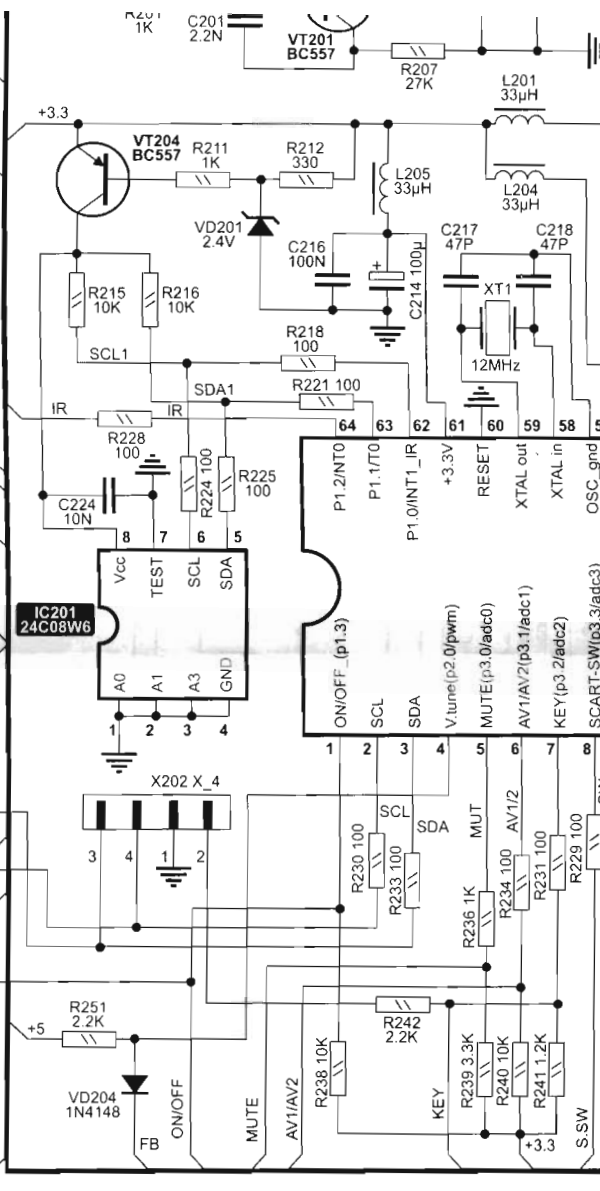

PART	CRT TUBE				VARIANTS	
	14"	15"	20"	21"	SOUND SYSTEM	
A33EK02X01 KS3300					1-BG/I	2-BG/DK
A36EKM72X11 KS3610						
A48EB02X01 KS4816						
A51EJU04X01 KS5160						
A51EKS11X11 KS5171						
TT2	OFF	ON	OFF	ON	Z1	TPS 5.5
TT3	OFF	OFF	ON	OFF	Z2	TPS 6.5
TT4	OFF	OFF	ON	ON	Z3	TPS 6.0
TT6	ON	OFF	ON	OFF	F1	K2962
TT12	ON	ON	ON	ON		K2955
TT13	OFF	OFF	OFF	OFF		
TT14	OFF	OFF	OFF	OFF		
L502	105µH	39µH	105µH	105µH		
T501	CF801 -4780	CF801 -4780	CF801 -4780	CF801 -4780		

www.serwisElektroniki.com.pl

W_SE6/2006

OTVC Provisio

PART	A33EK02 KS3300	A36EK17 KS3615	A48EK02 KS481	A51EJ04 KS516	A51EKS4 KS517
TT2	OFF	ON	OFF	ON	
TT3	OFF	OFF	ON	OFF	
TT4	OFF	OFF	ON	ON	
TT6	ON	OFF	ON	OFF	
TT12	ON	ON	ON	ON	
TT13	OFF	OFF	OFF	OFF	
TT14	OFF	OFF	OFF	OFF	
L502	105µH	39µH	105µH	105µH	
T501	CF801 -4780	CF801 -4780	CF801 -4780	CF801 -4780	

Z2	TPS 6.0	TPS 6.5
F1	K2962	K2955