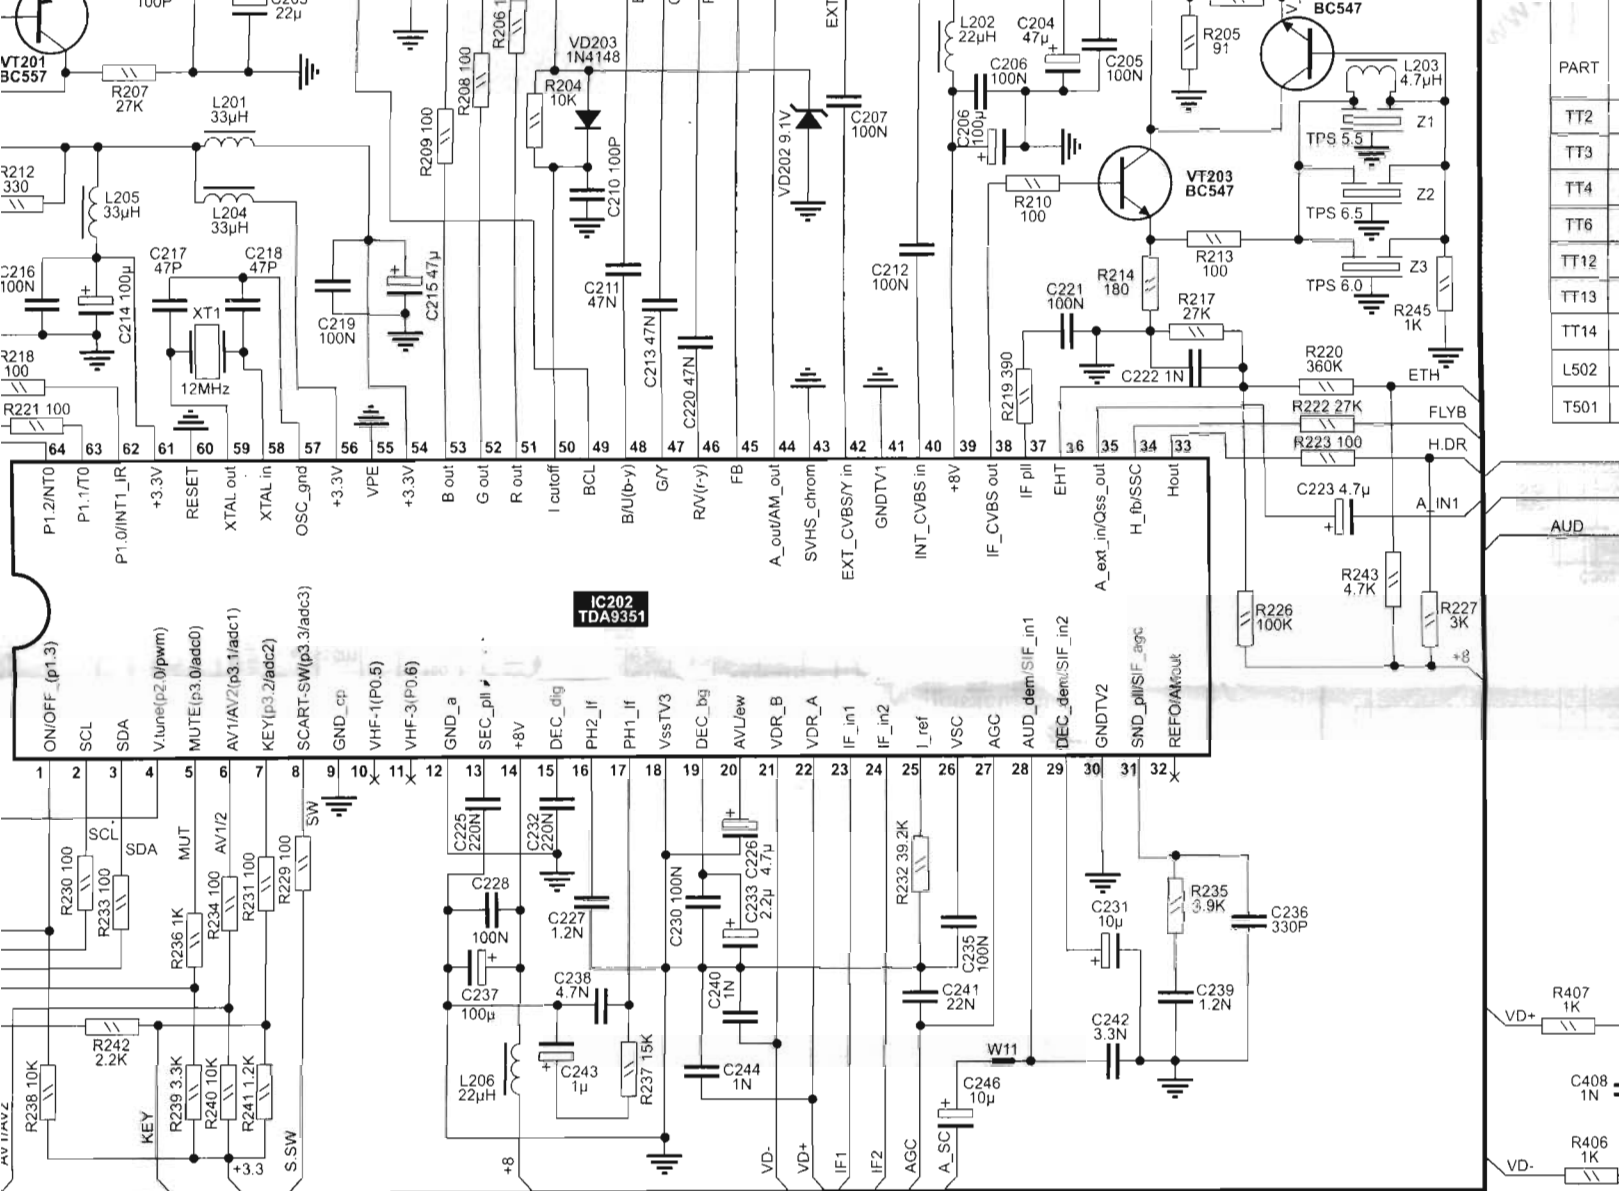

PART	CRT TUBE				VARIANTS	
	14"	15"	20"	21"	SOUND SYSTEM	
A33EK02X01 KS3300					1-BG/I	2-BG/DK
A36EKM72X11 KS3610						
A48EB02X01 KS4816						
A51EJU04X01 KS5160						
A51EKS11X11 KS5171						
TT2	OFF	ON	OFF	ON	Z1	TPS 5.5
TT3	OFF	OFF	ON	OFF	Z2	TPS 6.5
TT4	OFF	OFF	ON	ON	Z3	TPS 6.0
TT6	ON	OFF	ON	OFF	F1	K2962
TT12	ON	ON	ON	ON		K2955
TT13	OFF	OFF	OFF	OFF		
TT14	OFF	OFF	OFF	OFF		
L502	105µH	39µH	105µH	105µH		
T501	CF801 -4780	CF801 -4780	CF801 -4780	CF801 -4780		

www.serwisElektroniki.com.pl

W_SE6/2006

OTVC Provisio

PART	A33EK02 KS3300	A36EK17 KS3615	A48EK02 KS481	A51EJ04 KS516	A51EKS4 KS517
TT2	OFF	ON	OFF	ON	
TT3	OFF	OFF	ON	OFF	
TT4	OFF	OFF	ON	ON	
TT6	ON	OFF	ON	OFF	
TT12	ON	ON	ON	ON	
TT13	OFF	OFF	OFF	OFF	
TT14	OFF	OFF	OFF	OFF	
L502	105µH	39µH	105µH	105µH	
T501	CF801 -4780	CF801 -4780	CF801 -4780	CF801 -4780	

Z2	TPS 6.0	TPS 6.5
F1	K2962	K2955