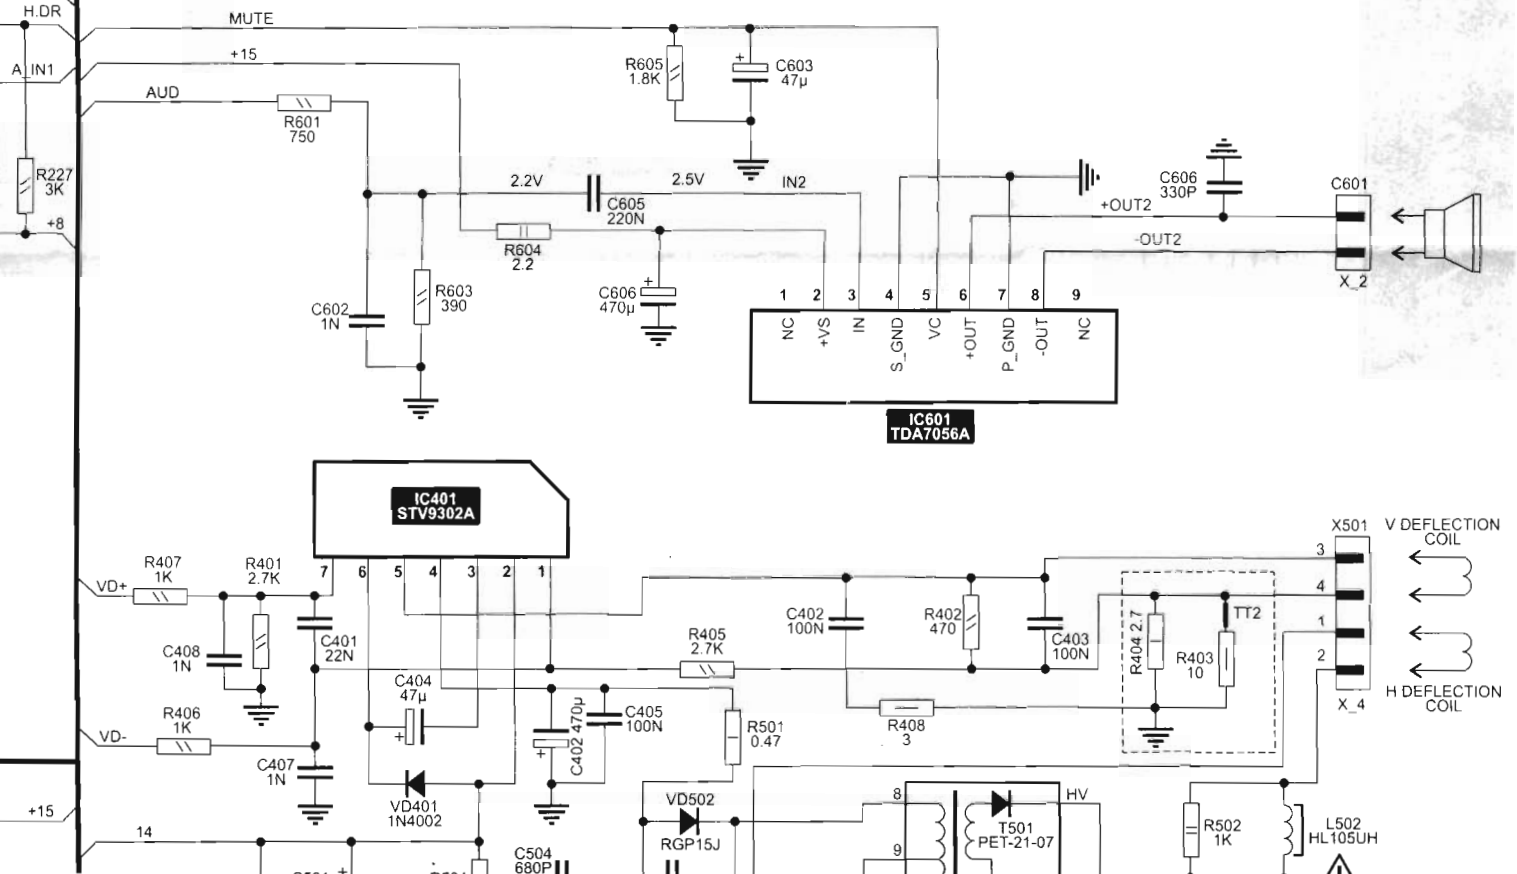

PART	CRT TUBE				VARIANTS	
	14"	15"	20"	21"	SOUND SYSTEM	
A33EK02X01 KS3300					1-BG/I	2-BG/DK
A36EKM72X11 KS3610						
A48EB02X01 KS4816						
A51EJU04X01 KS5160						
A51EKS11X11 KS5171						
TT2	OFF	ON	OFF	ON	Z1	TPS 5.5
TT3	OFF	OFF	ON	OFF	Z2	TPS 6.5
TT4	OFF	OFF	ON	ON	Z3	TPS 6.0
TT6	ON	OFF	ON	OFF	F1	K2962
TT12	ON	ON	ON	ON		K2955
TT13	OFF	OFF	OFF	OFF		
TT14	OFF	OFF	OFF	OFF		
L502	105µH	39µH	105µH	105µH		
T501	CF801 -4780	CF801 -4780	CF801 -4780	CF801 -4780		

www.serwisElektroniki.com.pl

W_SE6/2006

OTVC Provisio

PART	A33EK02 KS3300	A36EK17 KS3615	A48EK02 KS481	A51EJ04 KS516	A51EKS4 KS517
TT2	OFF	ON	OFF	ON	
TT3	OFF	OFF	ON	OFF	
TT4	OFF	OFF	ON	ON	
TT6	ON	OFF	ON	OFF	
TT12	ON	ON	ON	ON	
TT13	OFF	OFF	OFF	OFF	
TT14	OFF	OFF	OFF	OFF	
L502	105µH	39µH	105µH	105µH	
T501	CF801 -4780	CF801 -4780	CF801 -4780	CF801 -4780	