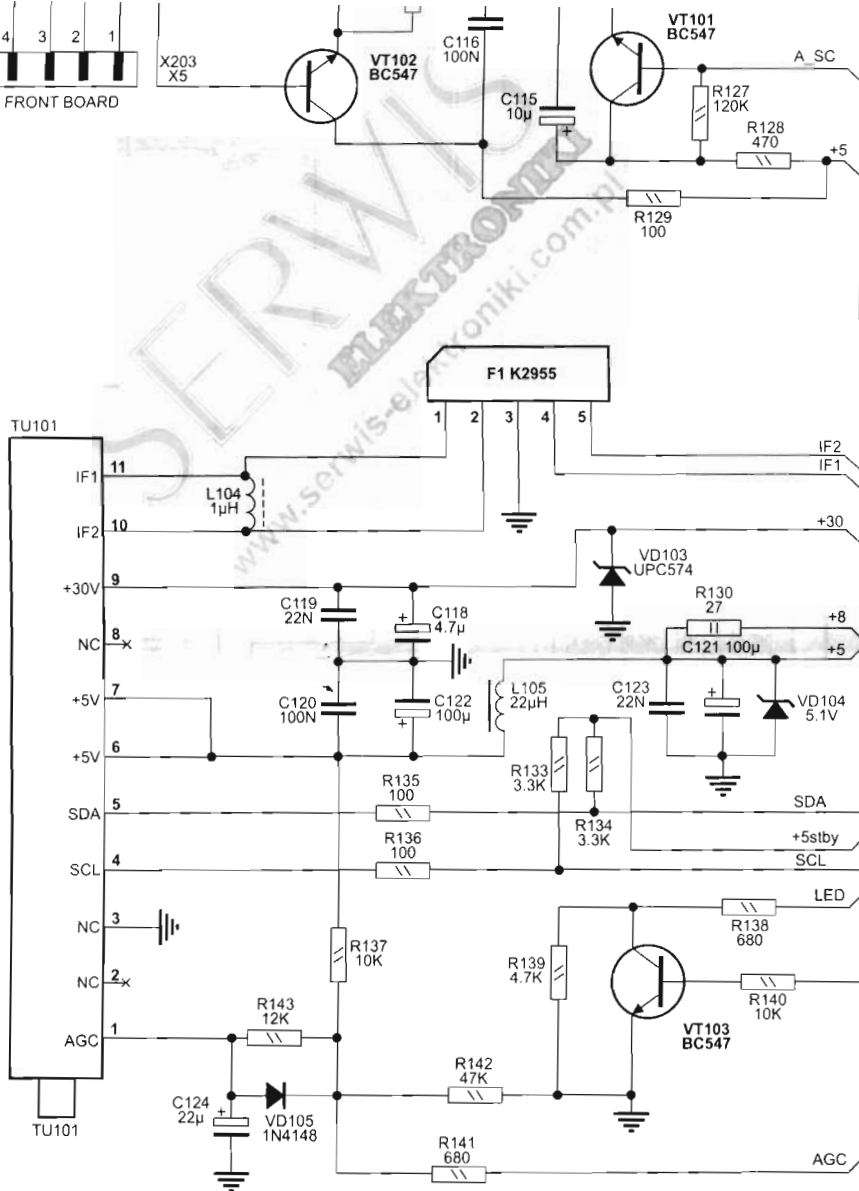

PART	CRT TUBE				VARIANTS	
	14"	15"	20"	21"	SOUND SYSTEM	
A33EK02X01 KS3300					1-BG/I	2-BG/DK
A36EKM72X11 KS3610						
A48EB02X01 KS4816						
A51EJU04X01 KS5160						
A51EKS11X11 KS5171						
TT2	OFF	ON	OFF	ON	Z1	TPS 5.5
TT3	OFF	OFF	ON	OFF	Z2	TPS 6.5
TT4	OFF	OFF	ON	ON	Z3	TPS 6.0
TT6	ON	OFF	ON	OFF	F1	K2962
TT12	ON	ON	ON	ON		K2955
TT13	OFF	OFF	OFF	OFF		
TT14	OFF	OFF	OFF	OFF		
L502	105µH	39µH	105µH	105µH		
T501	CF801 -4780	CF801 -4780	CF801 -4780	CF801 -4780		

www.serwisElektroniki.com.pl

W_SE6/2006

OTVC Provisio

PART	A33EK02 KS3300	A36EK17 KS3615	A48EK02 KS481	A51EJ04 KS516	A51EKS4 KS517
TT2	OFF	ON	OFF	ON	
TT3	OFF	OFF	ON	OFF	
TT4	OFF	OFF	ON	ON	
TT6	ON	OFF	ON	OFF	
TT12	ON	ON	ON	ON	
TT13	OFF	OFF	OFF	OFF	
TT14	OFF	OFF	OFF	OFF	
L502	105µH	39µH	105µH	105µH	
T501	CF801 -4780	CF801 -4780	CF801 -4780	CF801 -4780	