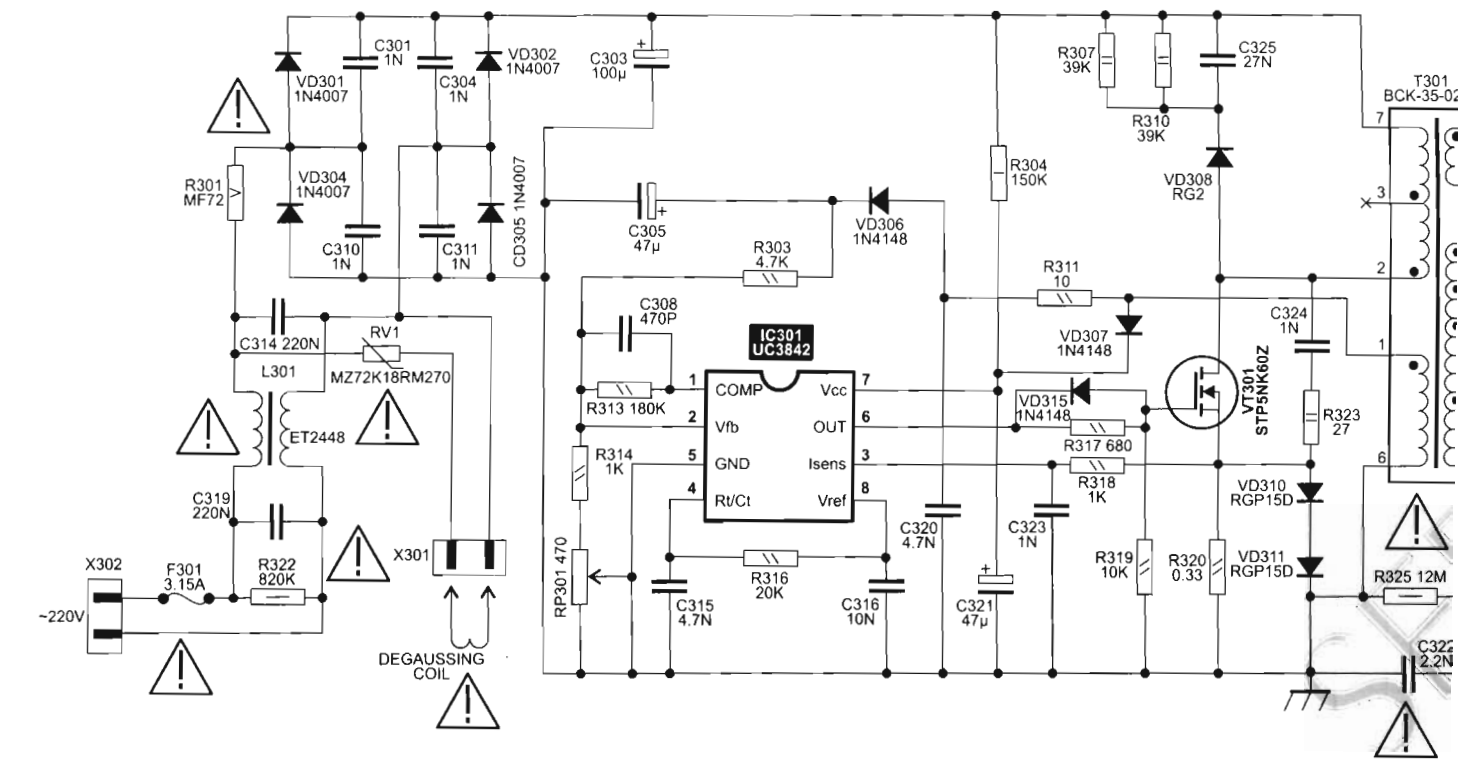

PART	CRT TUBE				VARIANTS	
	14"	15"	20"	21"	SOUND SYSTEM	
A33EK02X01 KS3300					1-BG/I	2-BG/DK
A36EKM72X11 KS3610						
A48EB02X01 KS4816						
A51EJU04X01 KS5160						
A51EKS11X11 KS5171						
TT2	OFF	ON	OFF	ON	Z1	TPS 5.5
TT3	OFF	OFF	ON	OFF	Z2	TPS 6.5
TT4	OFF	OFF	ON	ON	Z3	TPS 6.0
TT6	ON	OFF	ON	OFF	F1	K2962
TT12	ON	ON	ON	ON		K2955
TT13	OFF	OFF	OFF	OFF		
TT14	OFF	OFF	OFF	OFF		
L502	105µH	39µH	105µH	105µH		
T501	CF801 -4780	CF801 -4780	CF801 -4780	CF801 -4780		

www.serwisElektroniki.com.pl

W_SE6/2006

OTVC Provisio

PART	A33EK02 KS3300	A36EK17 KS3615	A48EK02 KS481	A51EJ04 KS516	A51EKS4 KS517
TT2	OFF	ON	OFF	ON	
TT3	OFF	OFF	ON	OFF	
TT4	OFF	OFF	ON	ON	
TT6	ON	OFF	ON	OFF	
TT12	ON	ON	ON	ON	
TT13	OFF	OFF	OFF	OFF	
TT14	OFF	OFF	OFF	OFF	
L502	105µH	39µH	105µH	105µH	
T501	CF801 -4780	CF801 -4780	CF801 -4780	CF801 -4780	