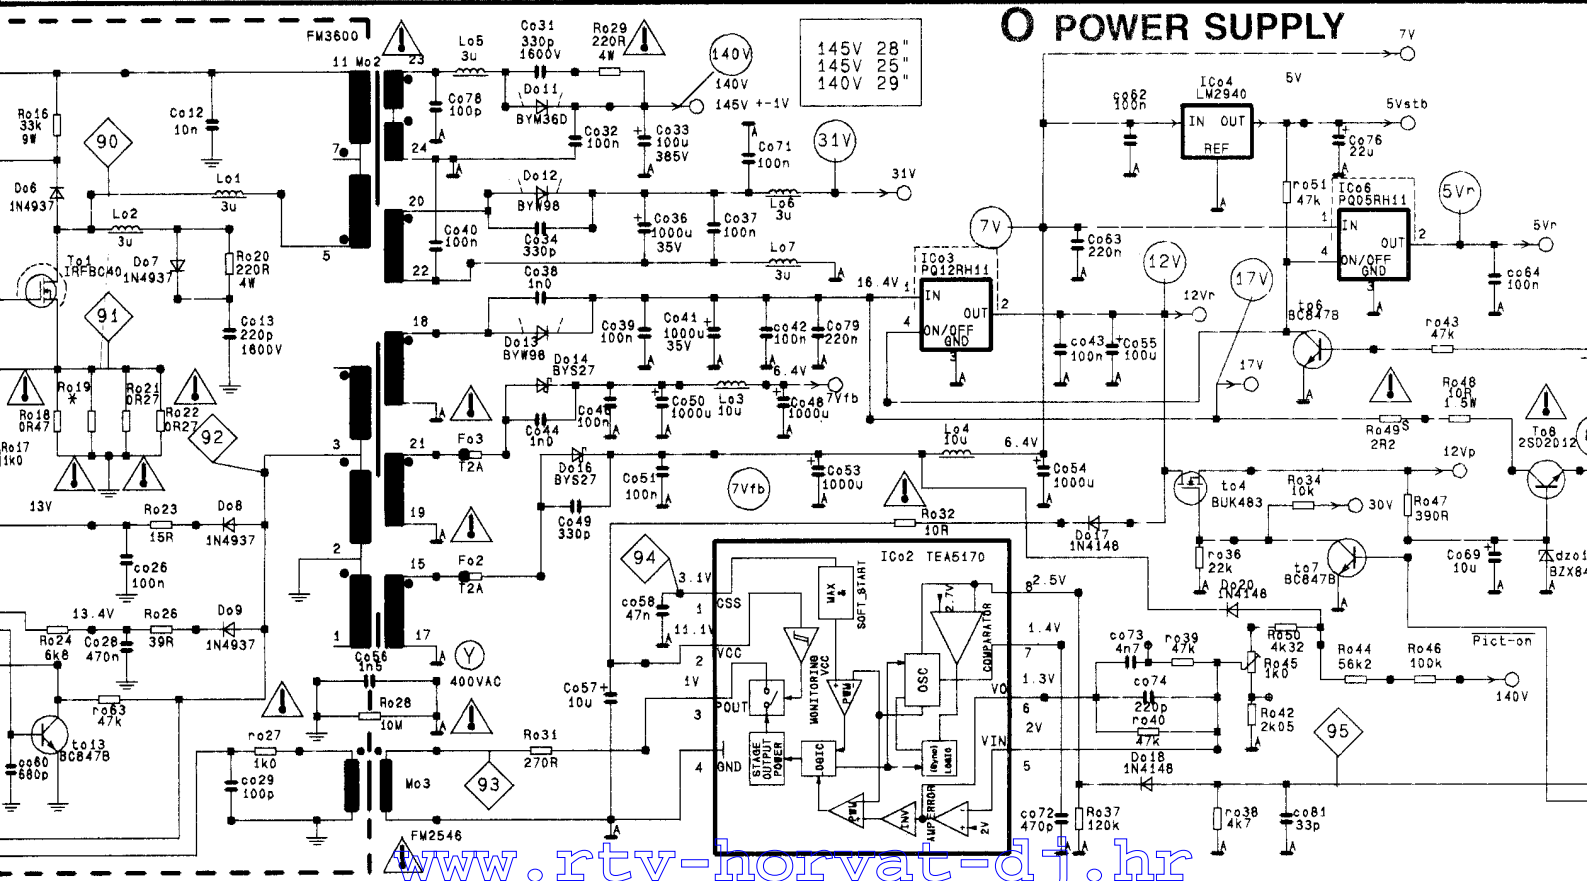

MAIN BOARD

MAINS ISOLATED PARTE ISOLATA DALLE RETE

MAINS NON ISOLATED PARTE NON ISOLATA DALLE RETE

CHASSIS FX-SERIE 100 Hz

6611 73 79

A SOUND B

A SOUND BLOCK

POWER SUPPLY

SCART2

MAIN BOARD

SCART1

POWER SUPPLY

RD

SCART1

D VIDEO BLOCK

D VIDEO BLOCK