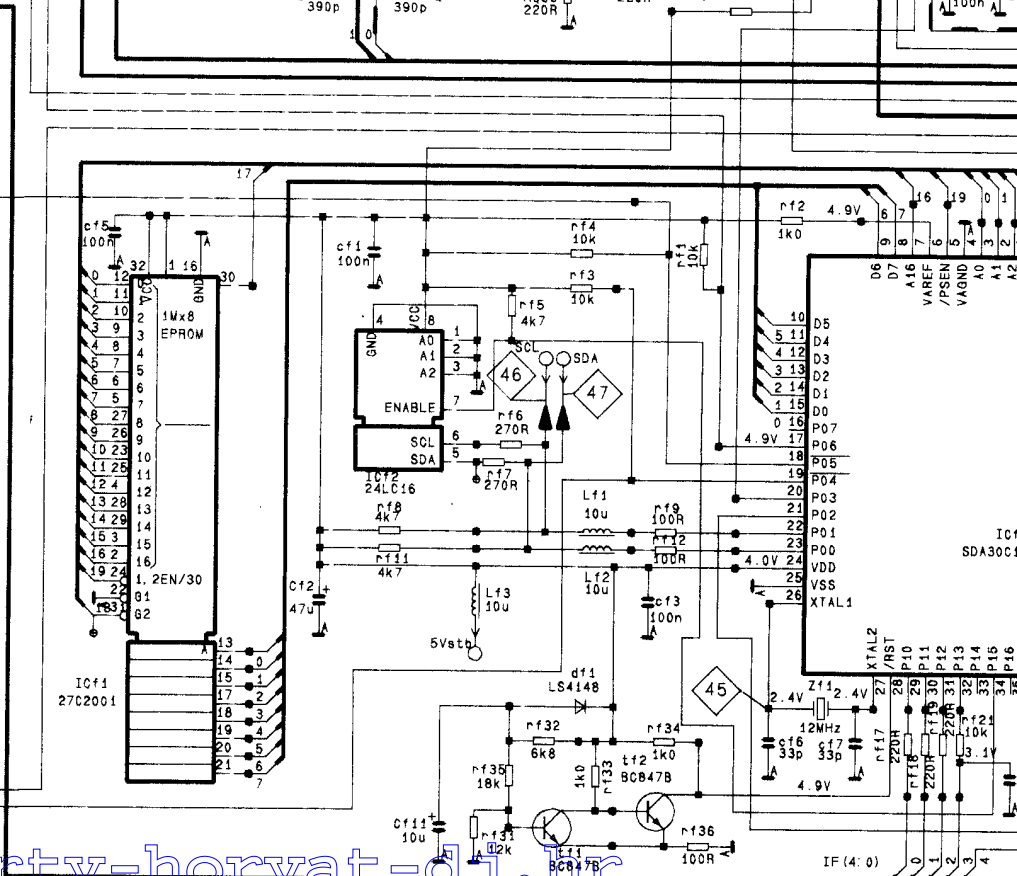

MAIN BOARD

MAINS ISOLATED PARTE ISOLATA DALLE RETE

MAINS NON ISOLATED PARTE NON ISOLATA DALLE RETE

CHASSIS FX-SERIE 100 Hz

6611 73 79

A SOUND B

A SOUND BLOCK

POWER SUPPLY

SCART2

MAIN BOARD

SCART1

POWER SUPPLY

RD

SCART1

D VIDEO BLOCK

D VIDEO BLOCK