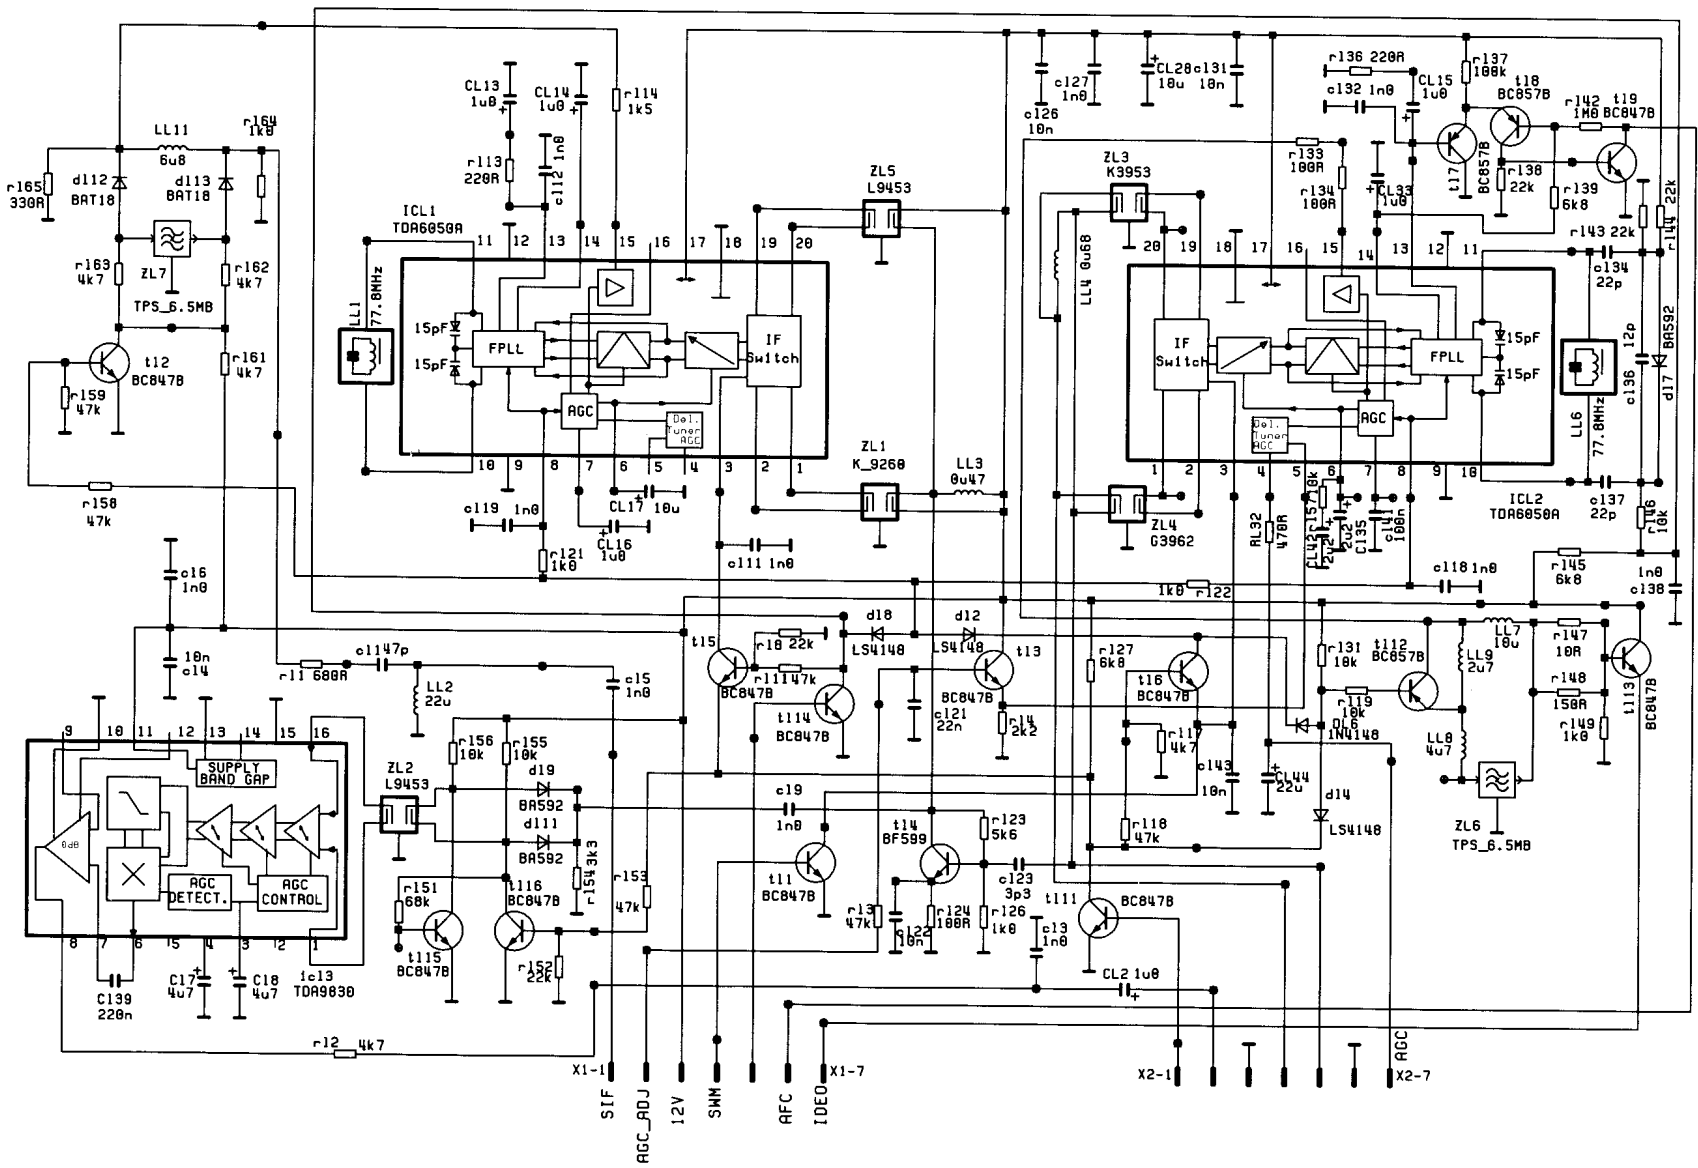

www.rtv-horvat-dj.hr