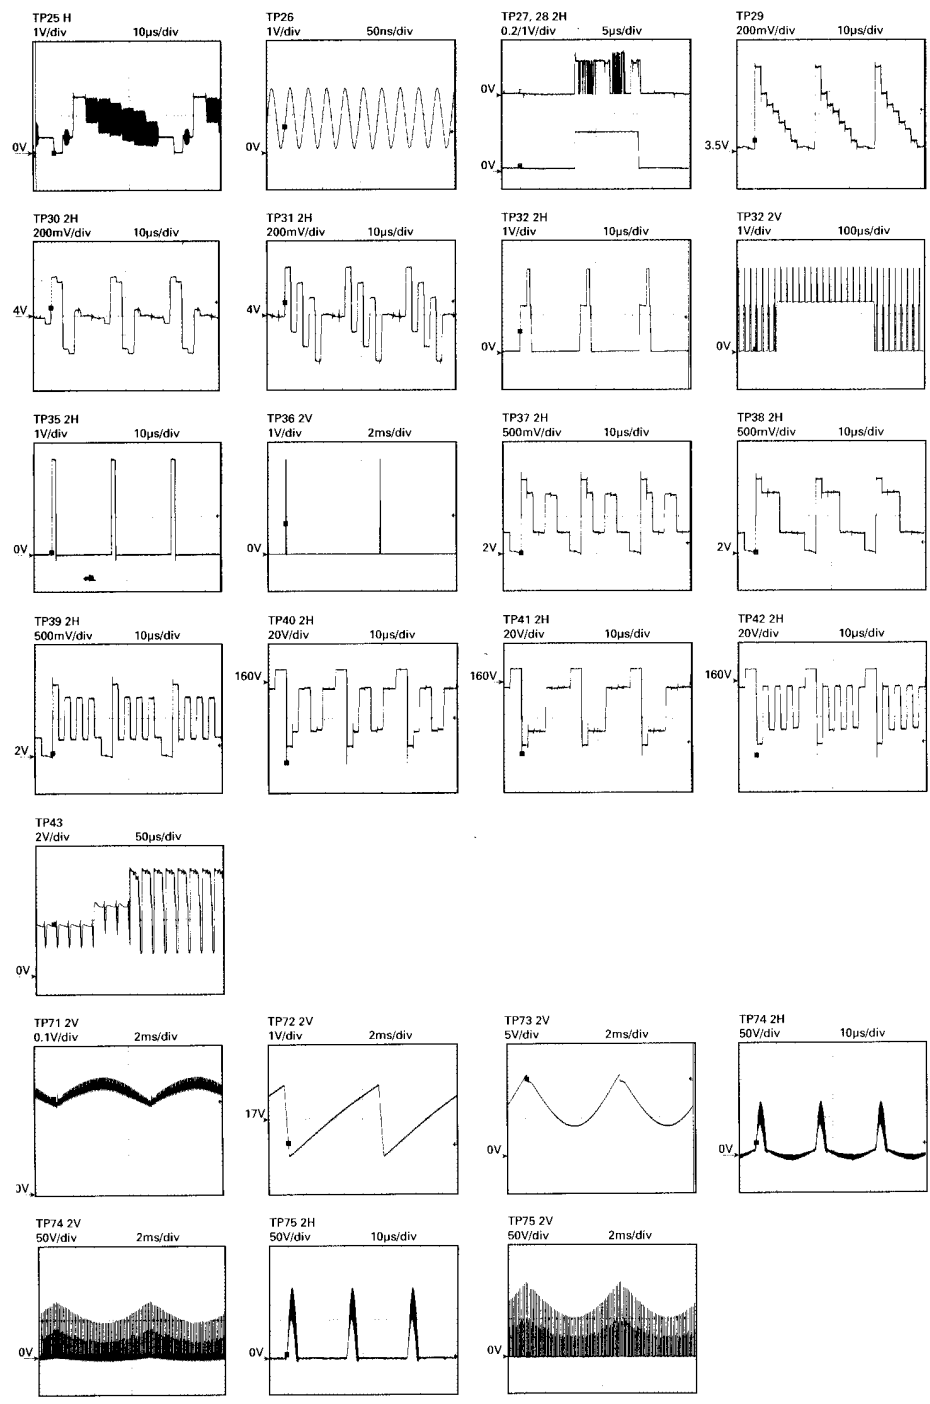

SCART2

MAIN BOARD

SCART1

POWER SUPPLY

RD

SCART1

D VIDEO BLOCK

D VIDEO BLOCK

- Picture IF and 1. sound IF signals
- Video signal (CVBS)
- Chroma signal
- 2. sound IF signal
- Audio signal (mono/sound 1)
- Audio signal (L)
- Audio signal (R/sound 2)
- Colour difference and RGB signals
- Hor. deflection signal
- Vert deflection signal
- E-W raster correction signal

T RGB PROCESSOR BLOCK

S VERT. DEFLECTION

GB PROCESSOR BLOCK

HH600

SW 140V SWITCH BLOCK

Tube x Comp	28" EDN	29" EEH	29" EES
Ck24	11n	13n	13n
Ck25	1n	-	-
Ck26	33n	15n	15n
Ck27	560n	390n	390n
Ck36	330n	-	-
Ck38	4u7	-	-
Rk49	5k6	-	-
Rk55	1R8	1R8	1R5
Rk5	1R21	1R5	1R5
Rvert	220R	680R	680R
Pk1	Yes	Yes	No
Pk2	No	No	Yes
F0600	No	No	Yes
Dk9	1N4937	-	-