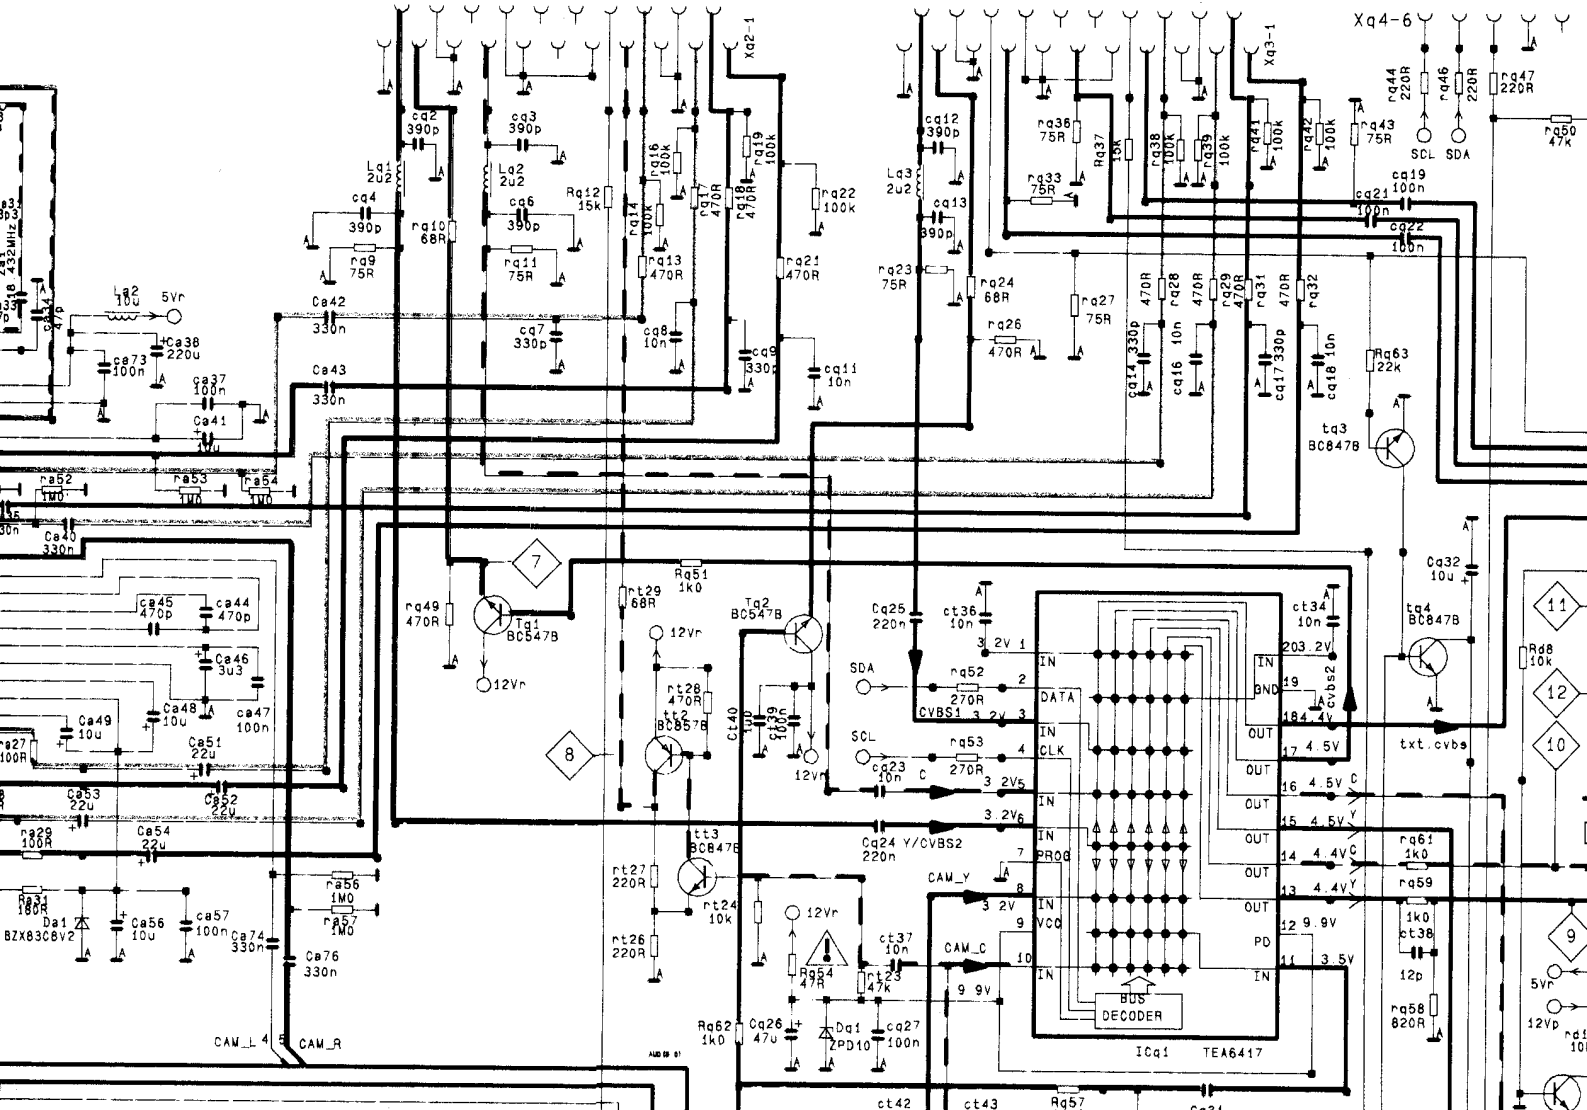

MAIN BOARD

MAINS ISOLATED PARTE ISOLATA DALLE RETE

MAINS NON ISOLATED PARTE NON ISOLATA DALLE RETE

CHASSIS FX-SERIE 100 Hz

6611 73 79

A SOUND B

A SOUND BLOCK

POWER SUPPLY

SCART2

MAIN BOARD

SCART1

POWER SUPPLY

RD

SCART1

D VIDEO BLOCK

D VIDEO BLOCK