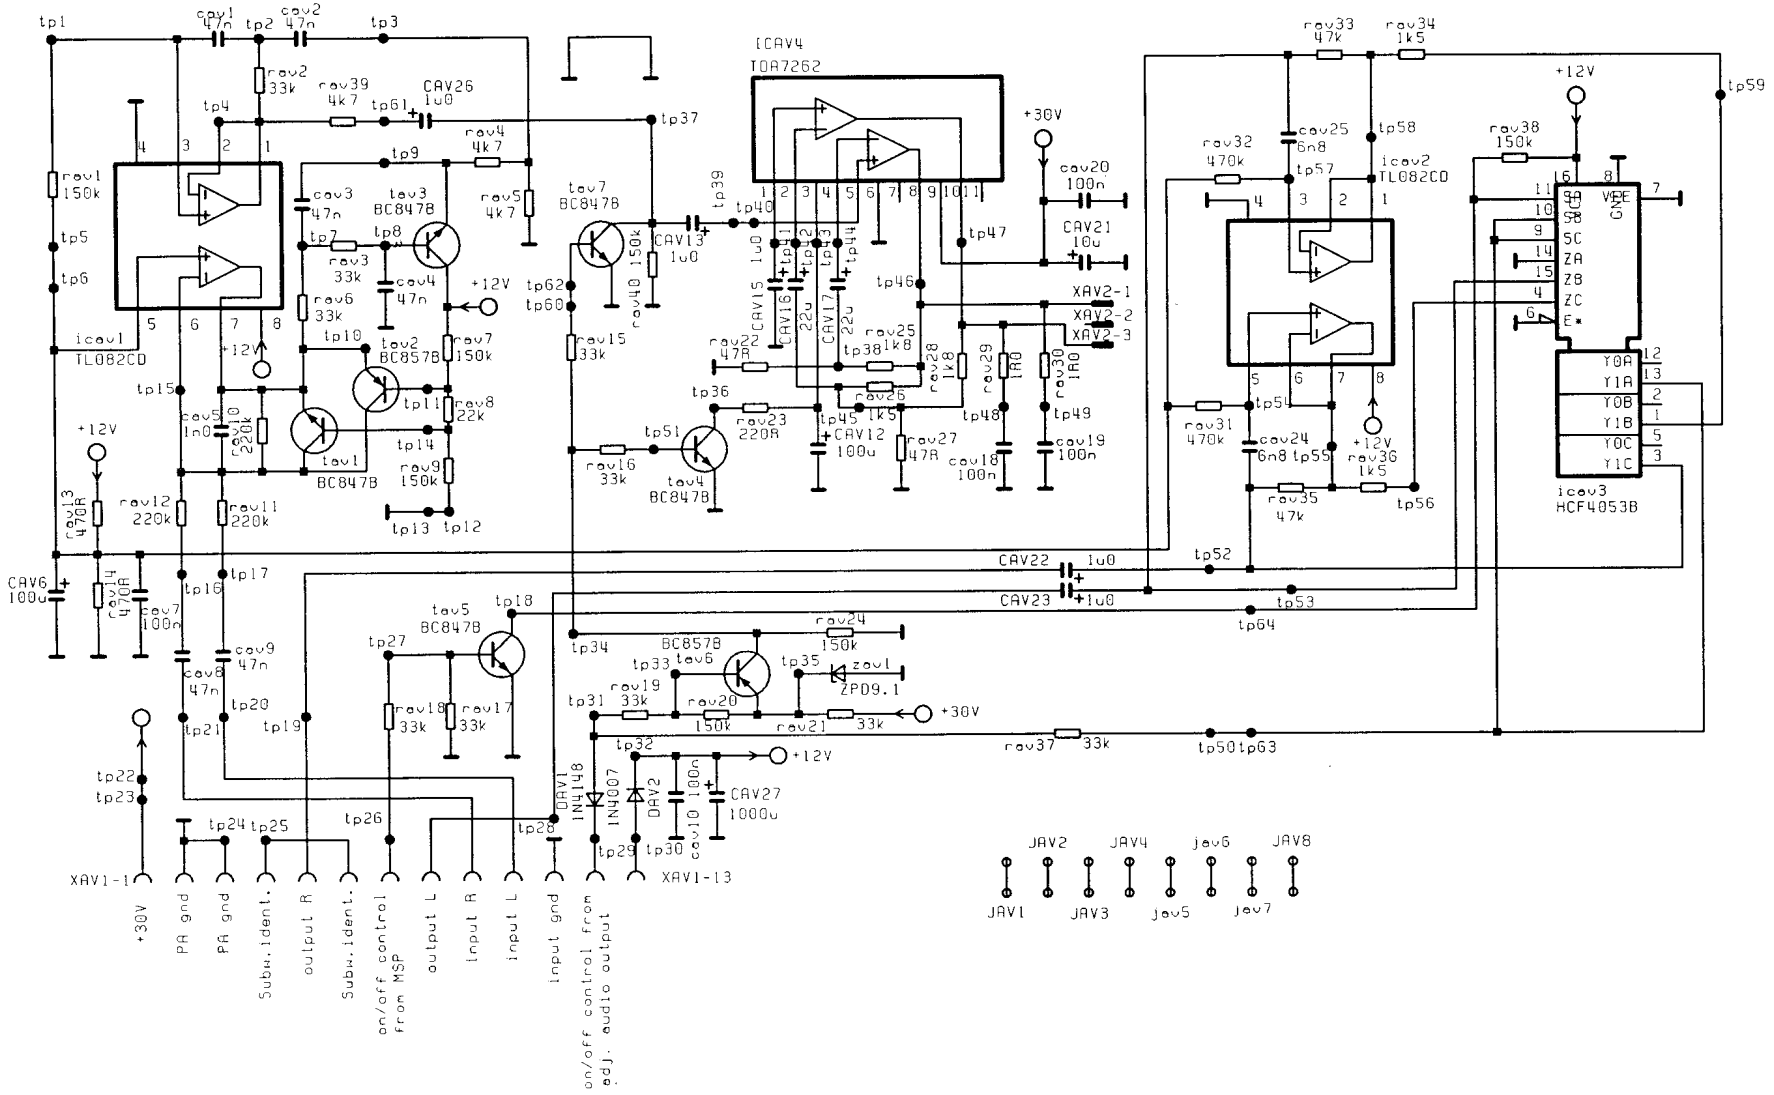

WWW.STV-TECH.COM

www.ty-horvat-dj.hr

www.repairer-of.hr

www.rtv-horvat-dj.hr

ONLY IN PP610

PICTURE IN PICTURE MODULE PP600/PP610 (WITH TUNER)

LL600

L IF BLOCK

MAIN BOARD

MAINS ISOLATED PARTE ISOLATA DALLE RETE

MAINS NON ISOLATED PARTE NON ISOLATA DALLE RETE

CHASSIS FX-SERIE 100 Hz

6611 73 79

A SOUND B

A SOUND BLOCK

POWER SUPPLY

SCART2

MAIN BOARD

SCART1

POWER SUPPLY

RD

SCART1

D VIDEO BLOCK

D VIDEO BLOCK