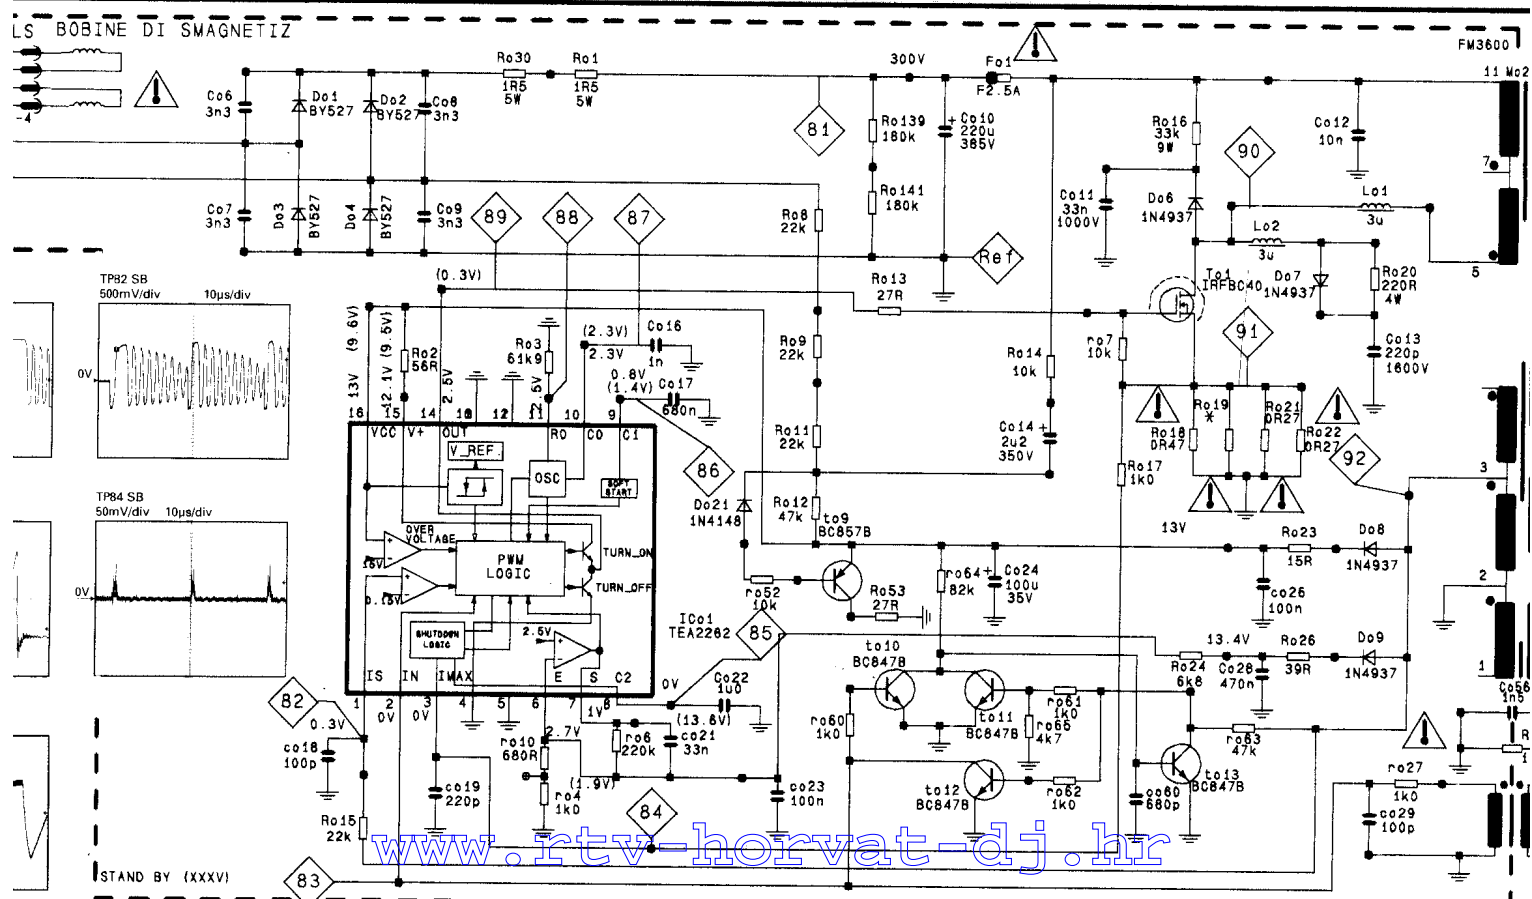

MAIN BOARD

MAINS ISOLATED PARTE ISOLATA DALLE RETE

MAINS NON ISOLATED PARTE NON ISOLATA DALLE RETE

CHASSIS FX-SERIE 100 Hz

6611 73 79

A SOUND B

A SOUND BLOCK

POWER SUPPLY

SCART2

MAIN BOARD

SCART1

POWER SUPPLY

RD

SCART1

D VIDEO BLOCK

D VIDEO BLOCK