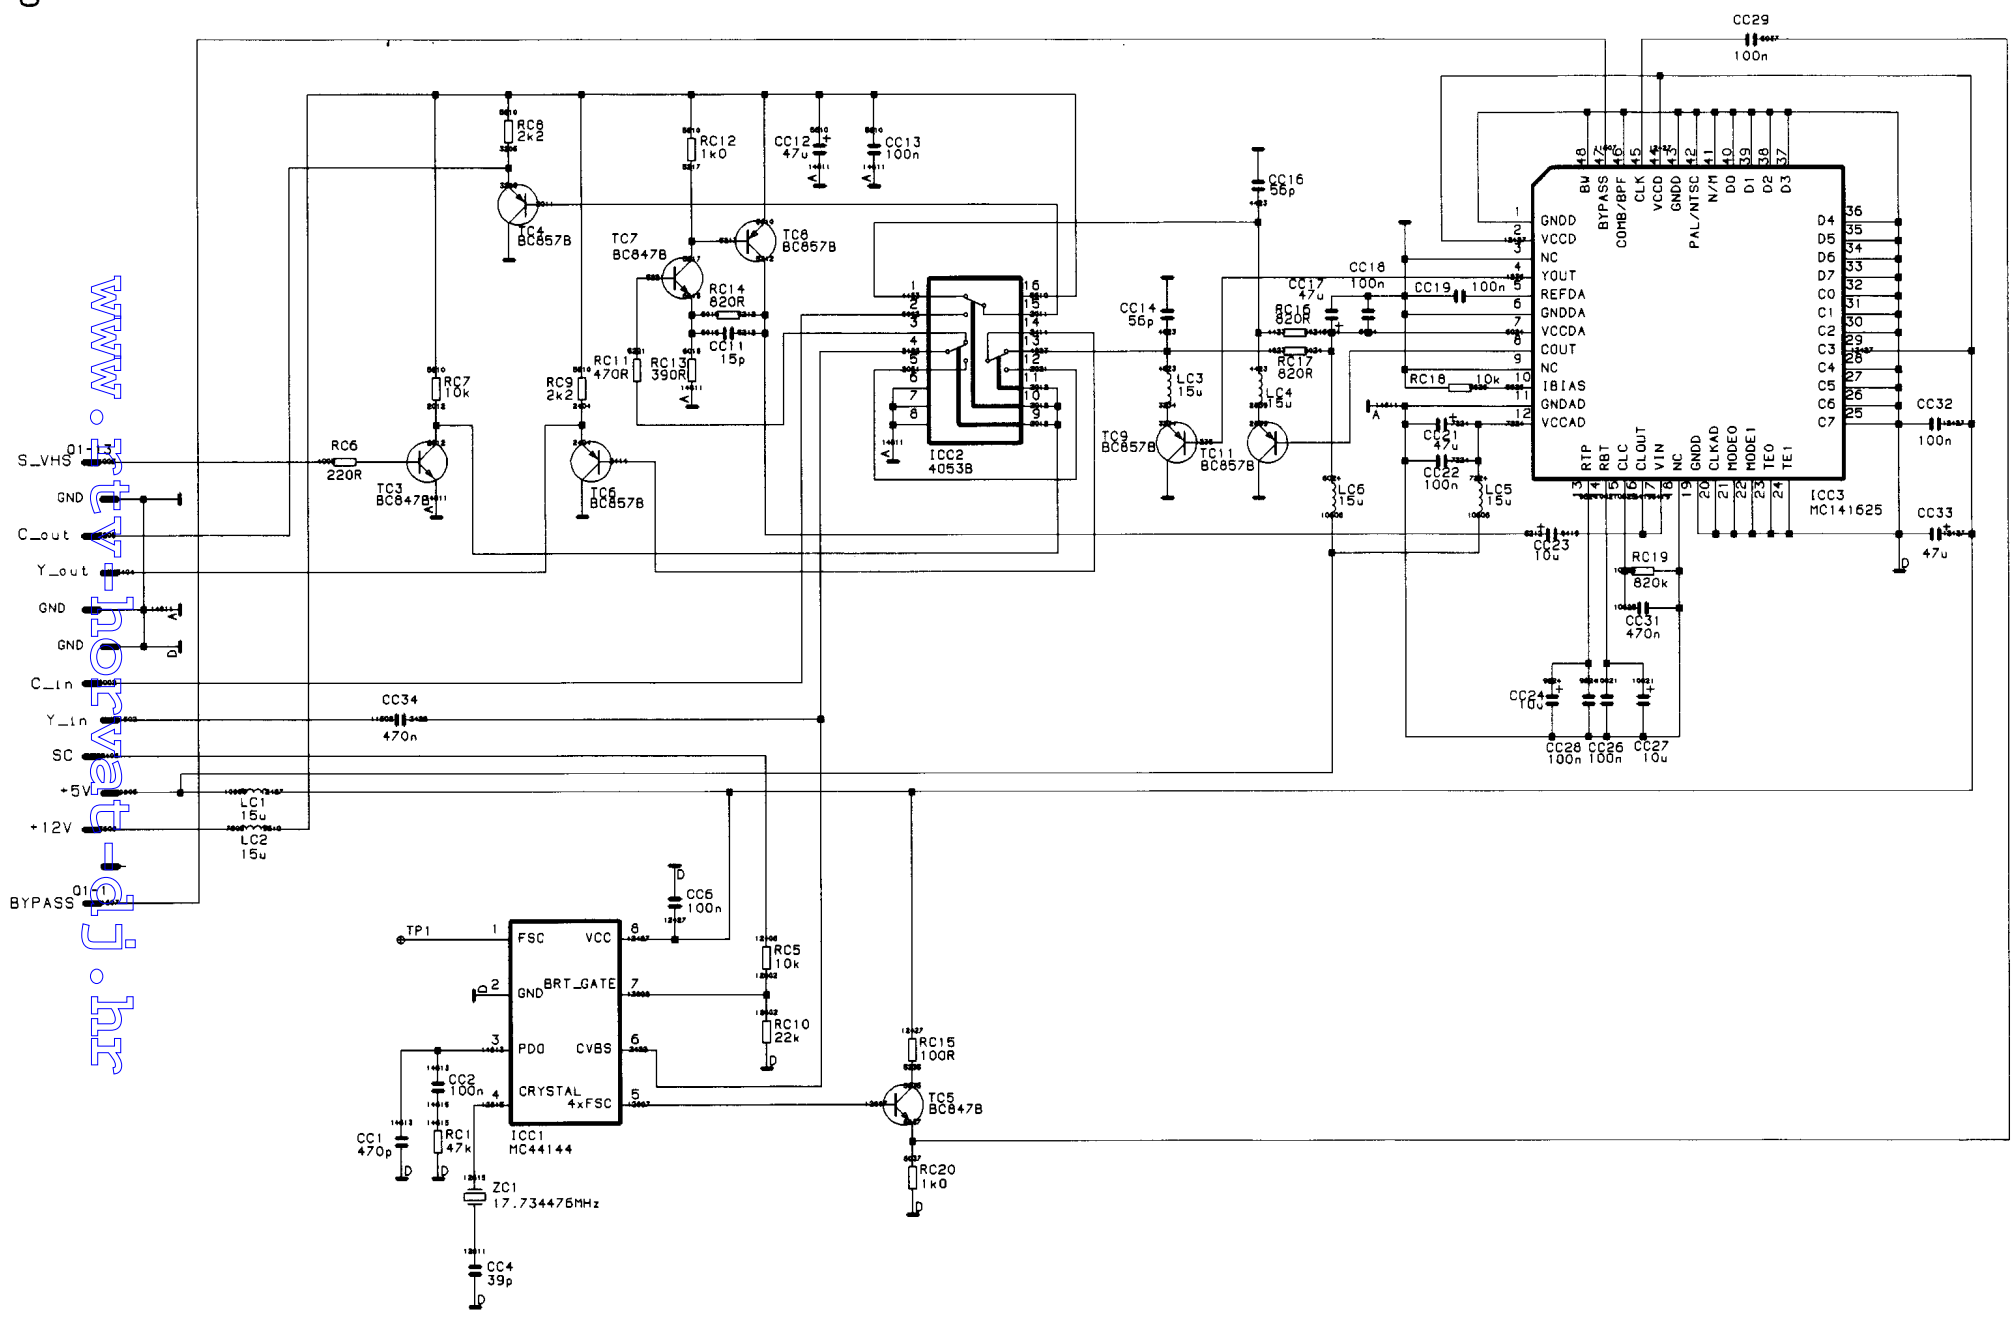

WWW.STV-TECH.COM

www.ty-horvat-dj.hr

www.repairer-of.hr

www.rtv-horvat-dj.hr

ONLY IN PP610

PICTURE IN PICTURE MODULE PP600/PP610 (WITH TUNER)

LL600

L IF BLOCK

MAIN BOARD

MAINS ISOLATED PARTE ISOLATA DALLE RETE

MAINS NON ISOLATED PARTE NON ISOLATA DALLE RETE

CHASSIS FX-SERIE 100 Hz

6611 73 79

A SOUND B

A SOUND BLOCK

POWER SUPPLY

SCART2

MAIN BOARD

SCART1

POWER SUPPLY

RD

SCART1

D VIDEO BLOCK

D VIDEO BLOCK

T RGB PROCESSOR BLOCK

S VERT. DEFLECTION

GB PROCESSOR BLOCK

HH600

SW 140V SWITCH BLOCK

Tube x Comp	28" EDN	29" EEH	29" EES
Ck24	11n	13n	13n
Ck25	1n	-	-
Ck26	33n	15n	15n
Ck27	560n	390n	390n
Ck36	330n	-	-
Ck38	4u7	-	-
Rk49	5k6	-	-
Rk55	1R8	1R8	1R5
Rk5	1R21	1R5	1R5
Rvert	220R	680R	680R
Pk1	Yes	Yes	No
Pk2	No	No	Yes
F0600	No	No	Yes
Dk9	1N4937	-	-