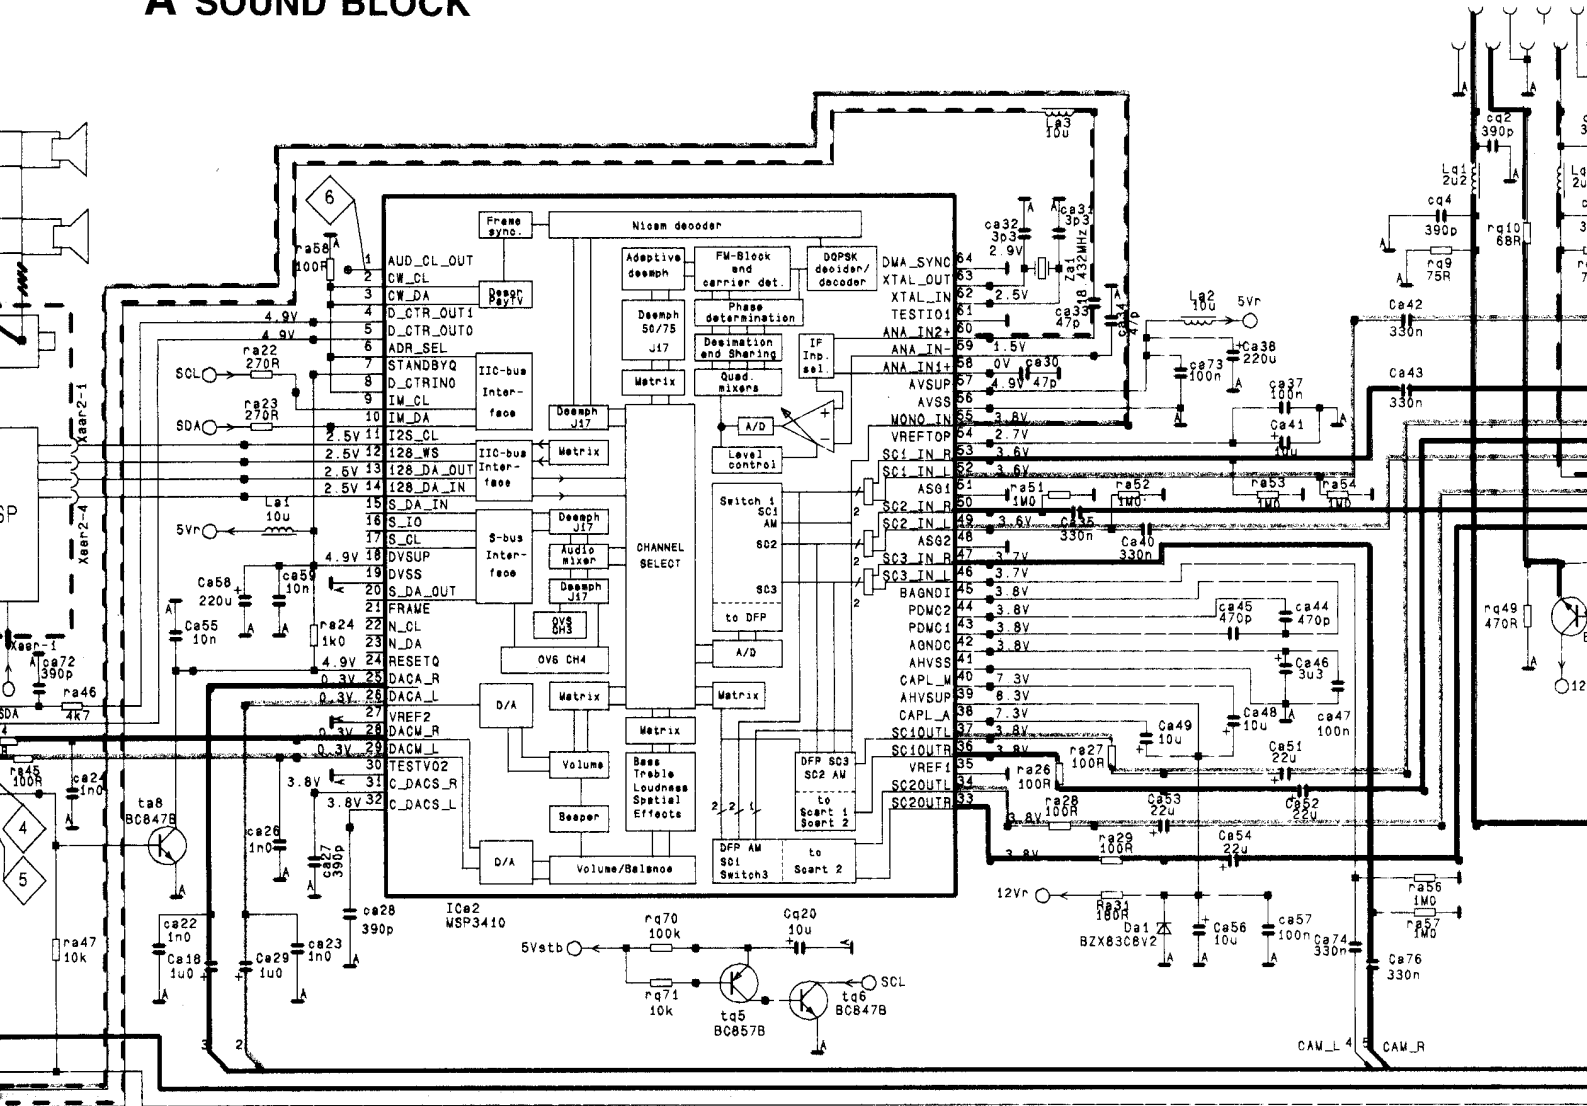

MAIN BOARD

MAINS ISOLATED PARTE ISOLATA DALLE RETE

MAINS NON ISOLATED PARTE NON ISOLATA DALLE RETE

CHASSIS FX-SERIE 100 Hz

6611 73 79

A SOUND B

A SOUND BLOCK

POWER SUPPLY

SCART2

MAIN BOARD

SCART1

POWER SUPPLY

RD

SCART1

D VIDEO BLOCK

D VIDEO BLOCK