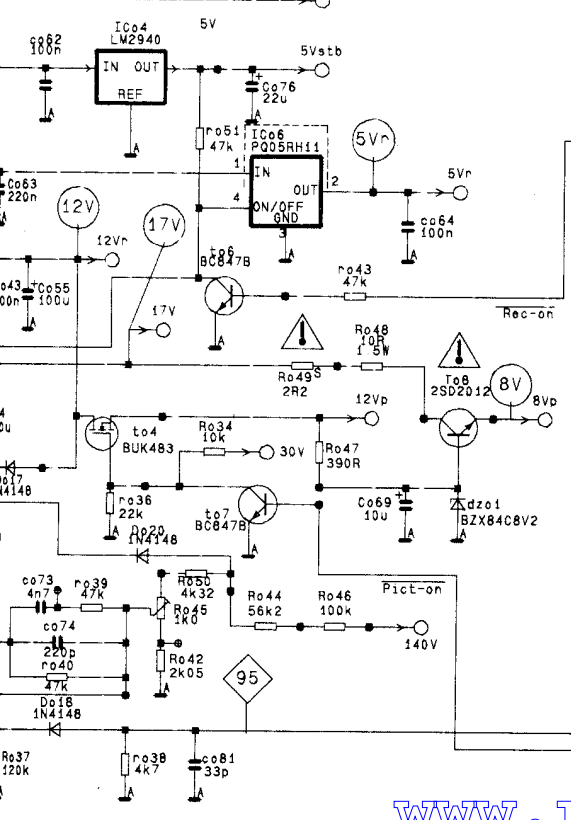

MAIN BOARD

MAINS ISOLATED PARTE ISOLATA DALLE RETE

MAINS NON ISOLATED PARTE NON ISOLATA DALLE RETE

CHASSIS FX-SERIE 100 Hz

6611 73 79

A SOUND B

A SOUND BLOCK

POWER SUPPLY

SCART2

MAIN BOARD

SCART1

POWER SUPPLY

RD

SCART1

D VIDEO BLOCK

D VIDEO BLOCK