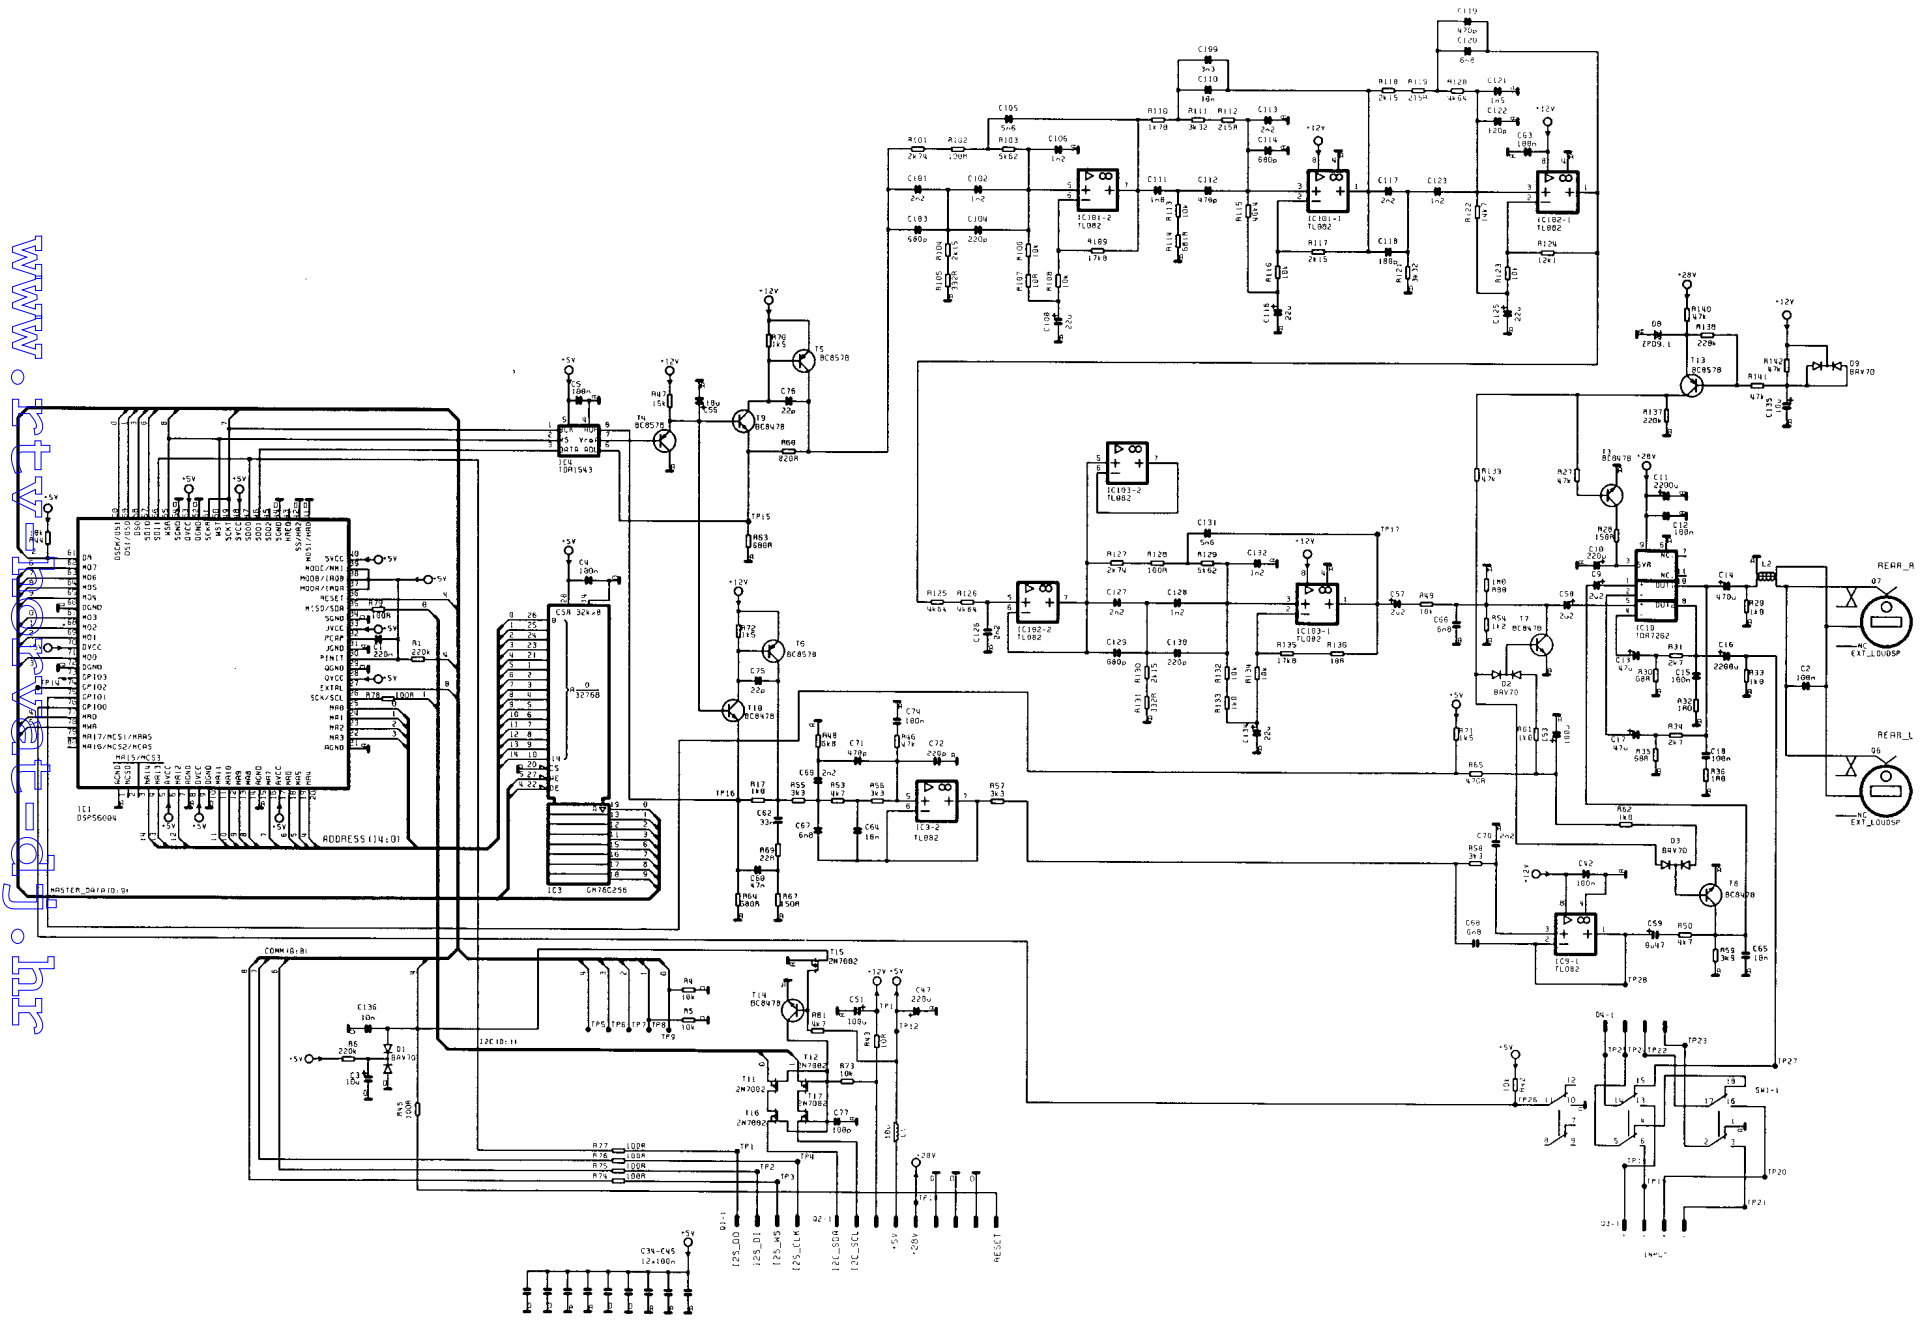

WWW.STV-TECH.COM

www.ty-horvat-dj.hr

www.repairer-of.hr

www.rtv-horvat-dj.hr

ONLY IN PP610

PICTURE IN PICTURE MODULE PP600/PP610 (WITH TUNER)

LL600

L IF BLOCK

MAIN BOARD

MAINS ISOLATED PARTE ISOLATA DALLE RETE

MAINS NON ISOLATED PARTE NON ISOLATA DALLE RETE

CHASSIS FX-SERIE 100 Hz

6611 73 79

A SOUND B

A SOUND BLOCK

POWER SUPPLY

SCART2

MAIN BOARD

SCART1

POWER SUPPLY

RD

SCART1

D VIDEO BLOCK

D VIDEO BLOCK

T RGB PROCESSOR BLOCK

S VERT. DEFLECTION

GB PROCESSOR BLOCK

HH600

SW 140V SWITCH BLOCK

Tube x Comp	28" EDN	29" EEH	29" EES
Ck24	11n	13n	13n
Ck25	1n	-	-
Ck26	33n	15n	15n
Ck27	560n	390n	390n
Ck36	330n	-	-
Ck38	4u7	-	-
Rk49	5k6	-	-
Rk55	1R8	1R8	1R5
Rk5	1R21	1R5	1R5
Rvert	220R	680R	680R
Pk1	Yes	Yes	No
Pk2	No	No	Yes
F0600	No	No	Yes
Dk9	1N4937	-	-