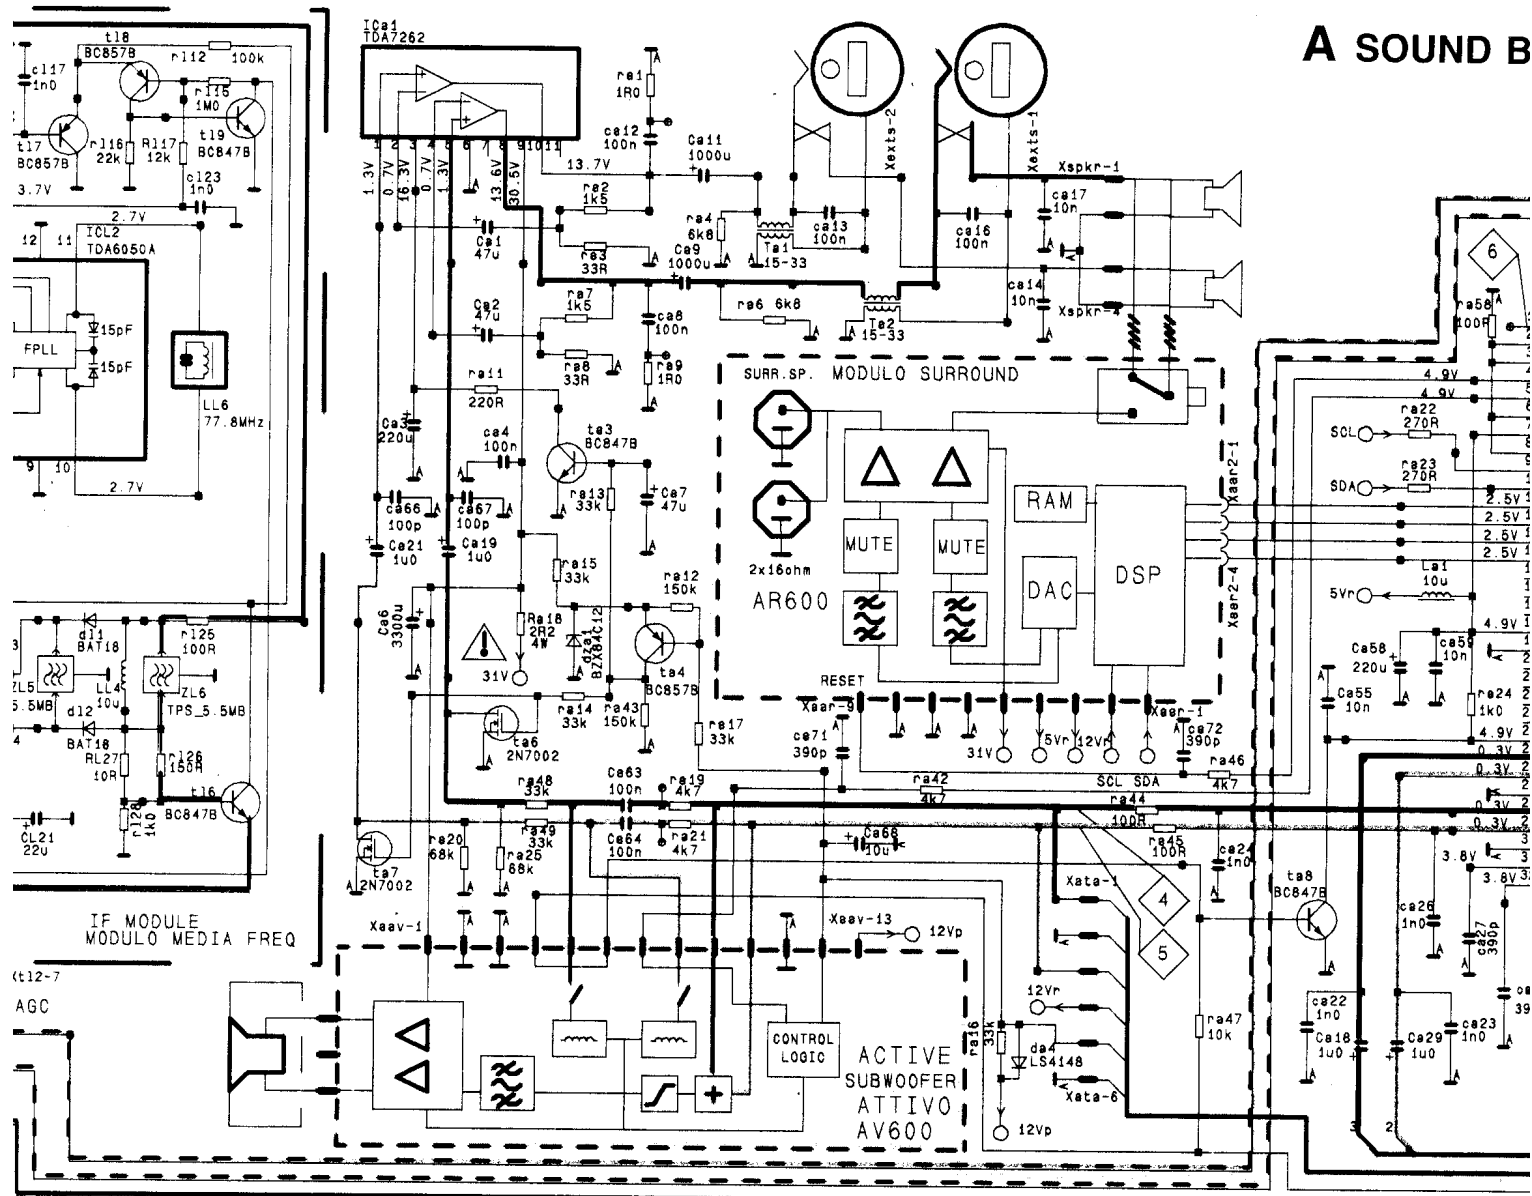

MAIN BOARD

MAINS ISOLATED PARTE ISOLATA DALLE RETE

MAINS NON ISOLATED PARTE NON ISOLATA DALLE RETE

CHASSIS FX-SERIE 100 Hz

6611 73 79

A SOUND B

A SOUND BLOCK

POWER SUPPLY

SCART2

MAIN BOARD

SCART1

POWER SUPPLY

RD

SCART1

D VIDEO BLOCK

D VIDEO BLOCK