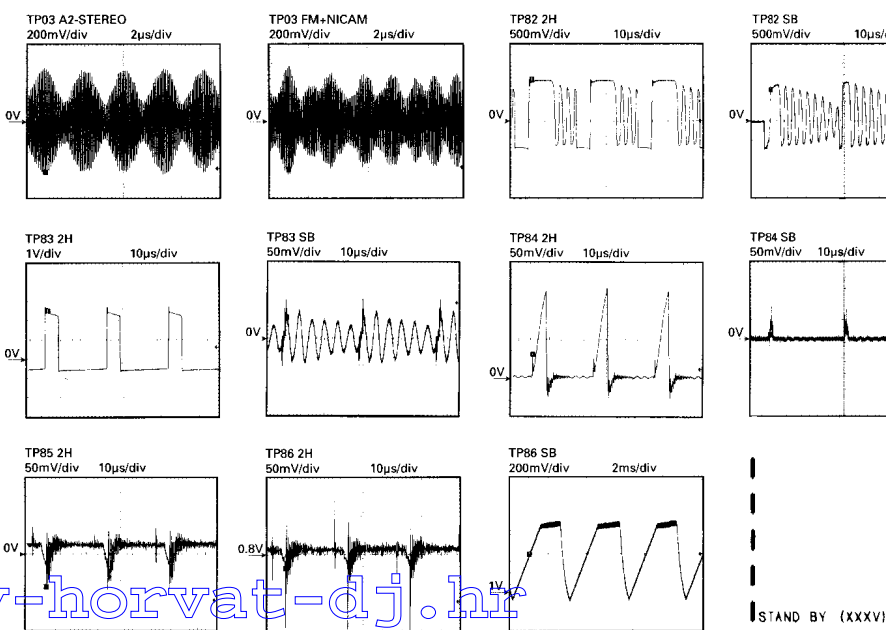

MAIN BOARD

MAINS ISOLATED PARTE ISOLATA DALLE RETE

MAINS NON ISOLATED PARTE NON ISOLATA DALLE RETE

CHASSIS FX-SERIE 100 Hz

6611 73 79

A SOUND B

A SOUND BLOCK

POWER SUPPLY

- Picture IF and 1. sound IF signals
- Video signal (CVBS)
- Chroma signal
- 2. sound IF signal
- Audio signal (mono/sound 1)
- Audio signal (L)
- Audio signal (R/sound 2)
- Colour difference and RGB signals
- Hor. deflection signal
- Vert deflection signal
- E-W raster correction signal