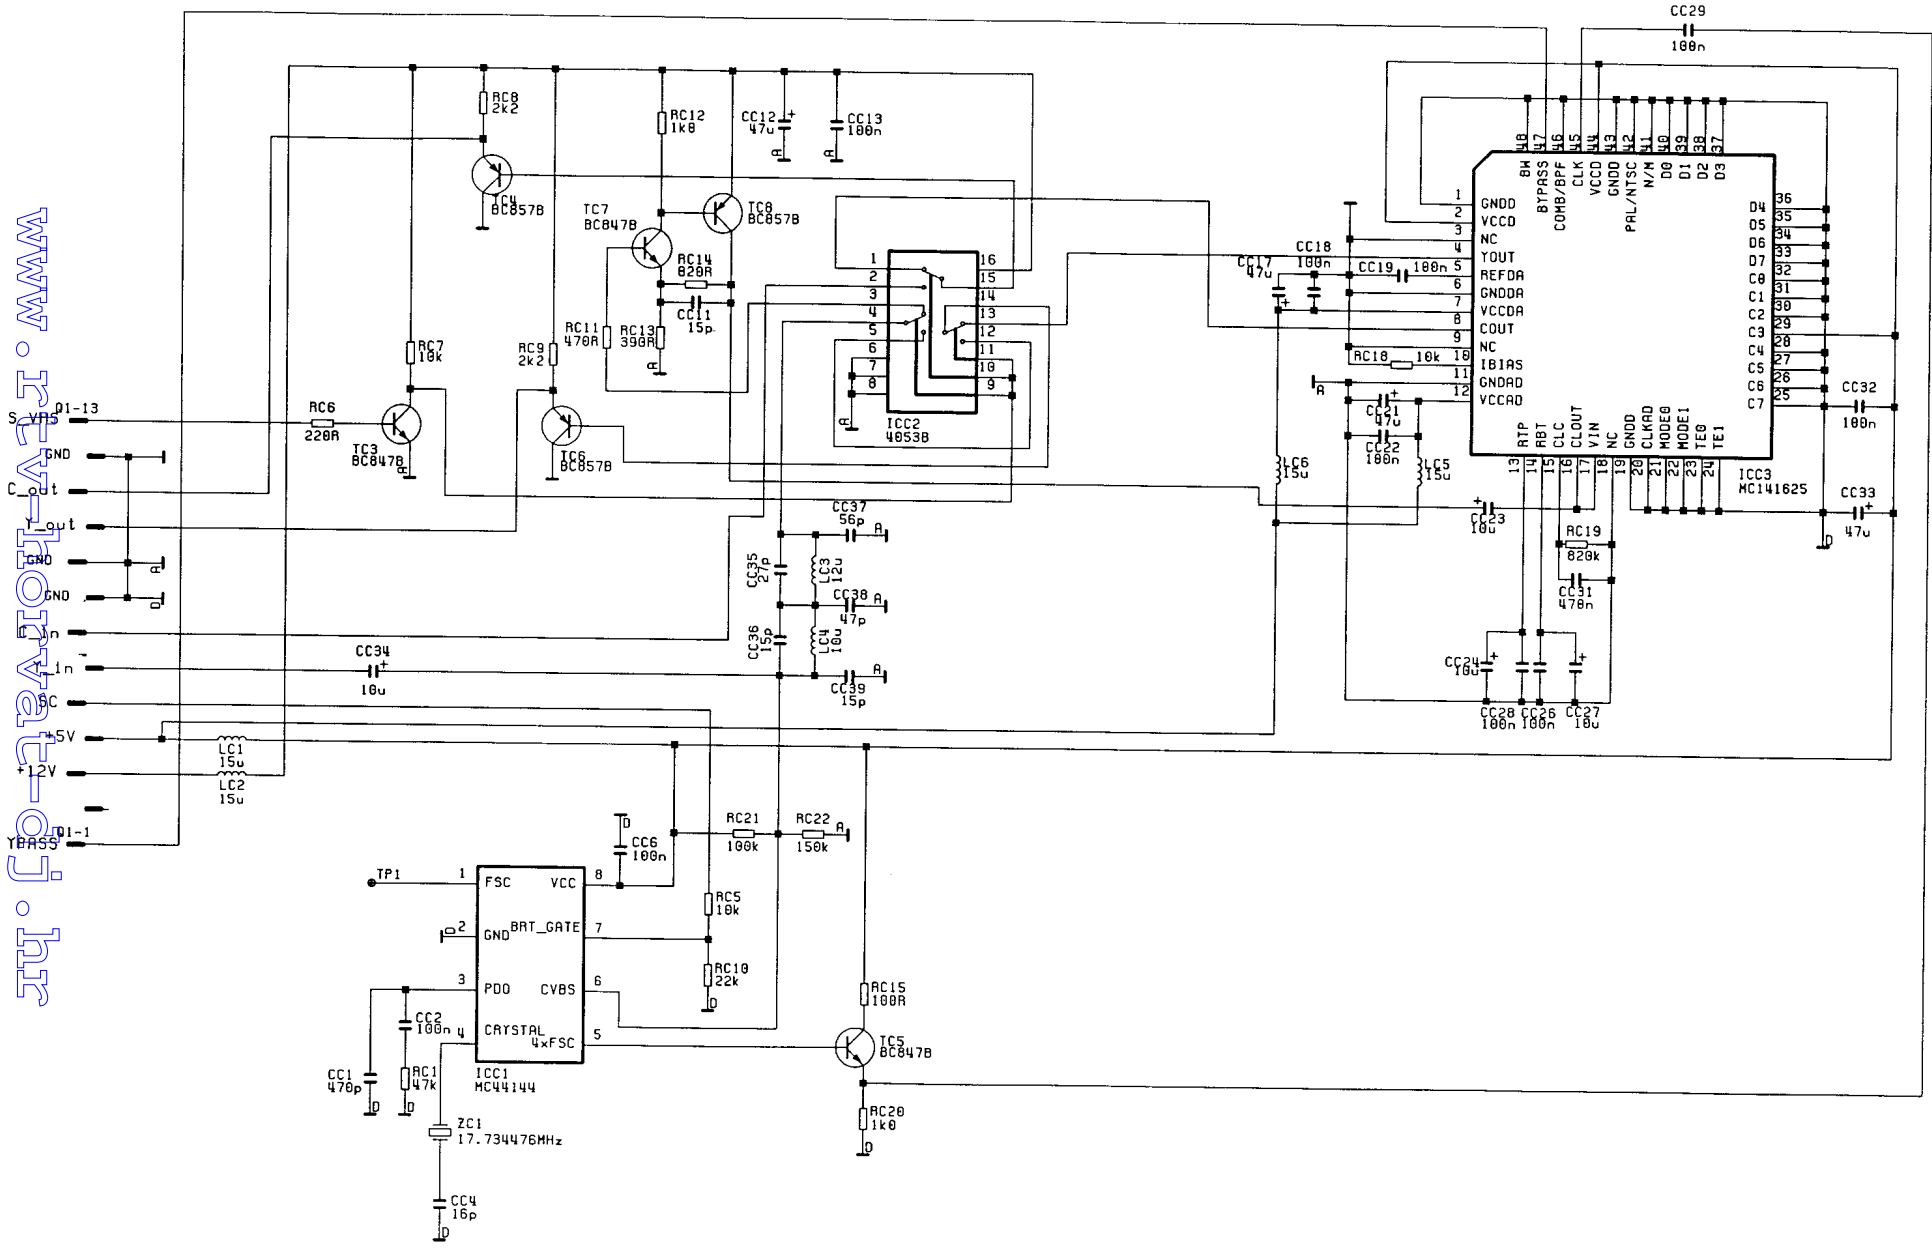

WWW.STV-TECH.COM

www.ty-horvat-dj.hr

www.repairer-of.hr

www.rtv-horvat-dj.hr

ONLY IN PP610

PICTURE IN PICTURE MODULE PP600/PP610 (WITH TUNER)

LL600

L IF BLOCK

MAIN BOARD

MAINS ISOLATED PARTE ISOLATA DALLE RETE

MAINS NON ISOLATED PARTE NON ISOLATA DALLE RETE

CHASSIS FX-SERIE 100 Hz

6611 73 79

A SOUND B

A SOUND BLOCK

POWER SUPPLY

SCART2

MAIN BOARD

SCART1

POWER SUPPLY

RD

SCART1

D VIDEO BLOCK

D VIDEO BLOCK

T RGB PROCESSOR BLOCK

S VERT. DEFLECTION

GB PROCESSOR BLOCK

HH600

SW 140V SWITCH BLOCK

Tube x Comp	28" EDN	29" EEH	29" EES
Ck24	11n	13n	13n
Ck25	1n	-	-
Ck26	33n	15n	15n
Ck27	560n	390n	390n
Ck36	330n	-	-
Ck38	4u7	-	-
Rk49	5k6	-	-
Rk55	1R8	1R8	1R5
Rk5	1R21	1R5	1R5
Rvert	220R	680R	680R
Pk1	Yes	Yes	No
Pk2	No	No	Yes
F0600	No	No	Yes
Dk9	1N4937	-	-