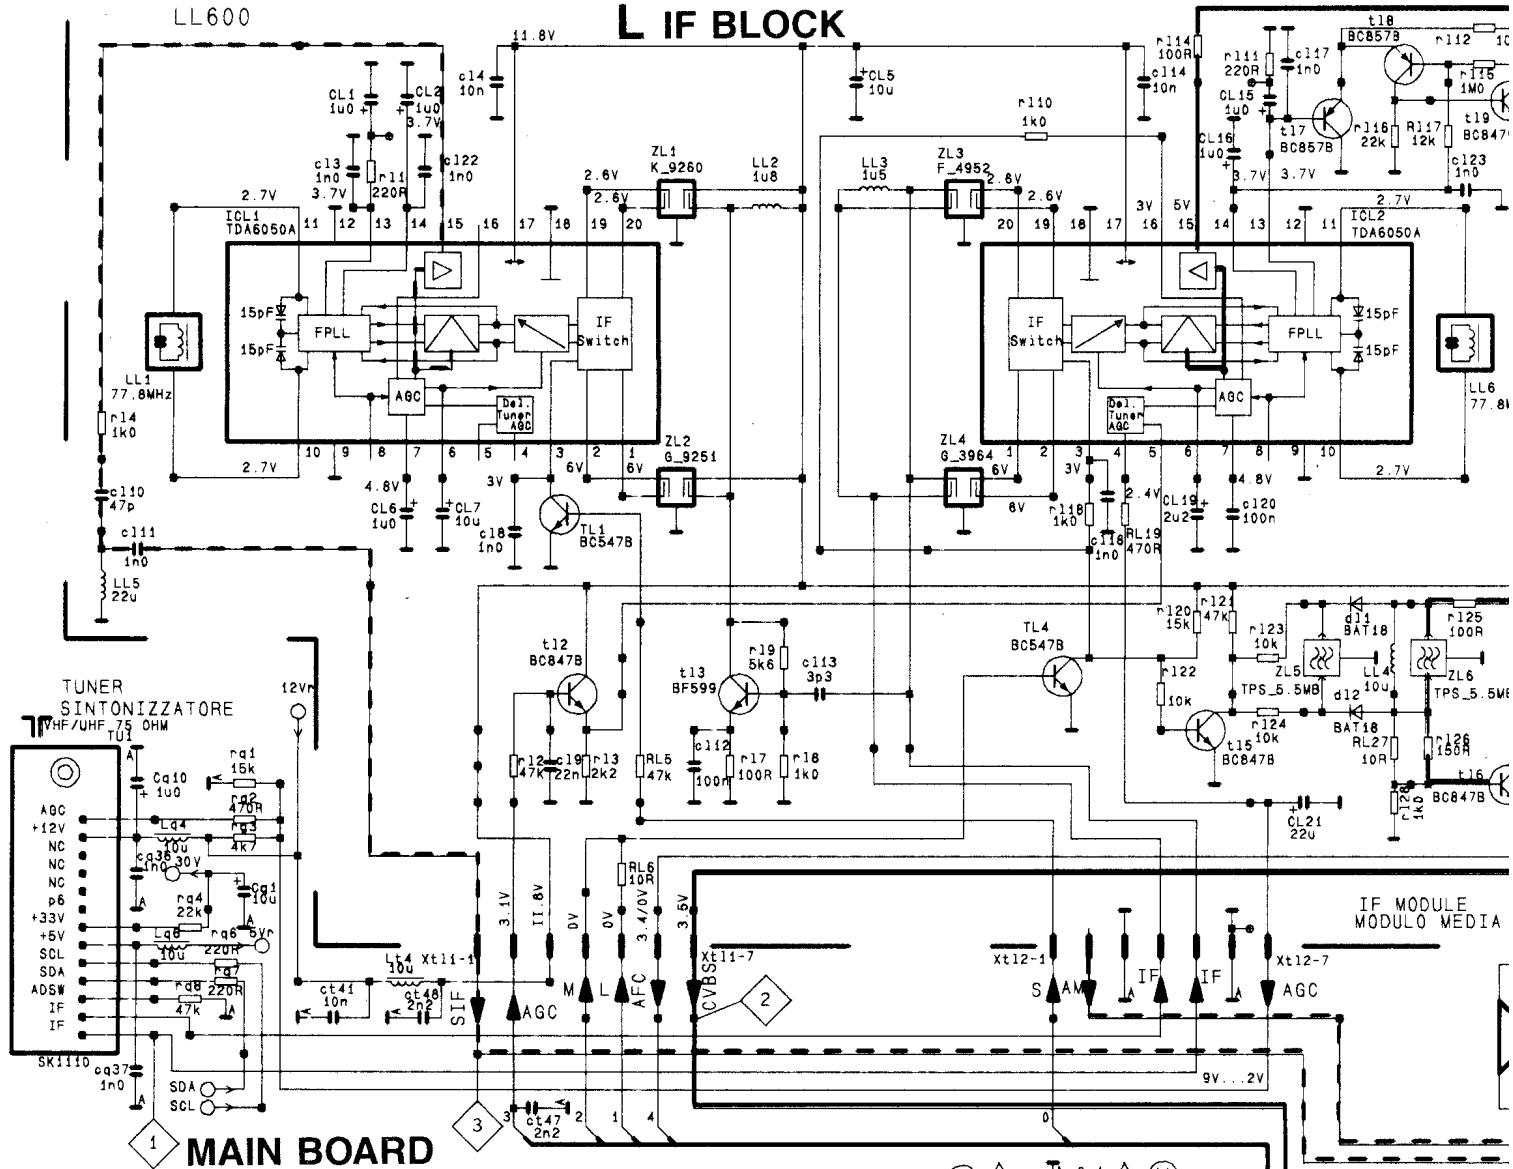

WWW.STV-TECH.COM

www.ty-horvat-dj.hr

www.repairer-of.hr

www.rtv-horvat-dj.hr

ONLY IN PP610

PICTURE IN PICTURE MODULE PP600/PP610 (WITH TUNER)

LL600

L IF BLOCK

MAIN BOARD

MAINS ISOLATED PARTE ISOLATA DALLE RETE

MAINS NON ISOLATED PARTE NON ISOLATA DALLE RETE

CHASSIS FX-SERIE 100 Hz

6611 73 79

A SOUND B

A SOUND BLOCK

POWER SUPPLY

SCART2

MAIN BOARD

SCART1

POWER SUPPLY

RD

SCART1

D VIDEO BLOCK

D VIDEO BLOCK