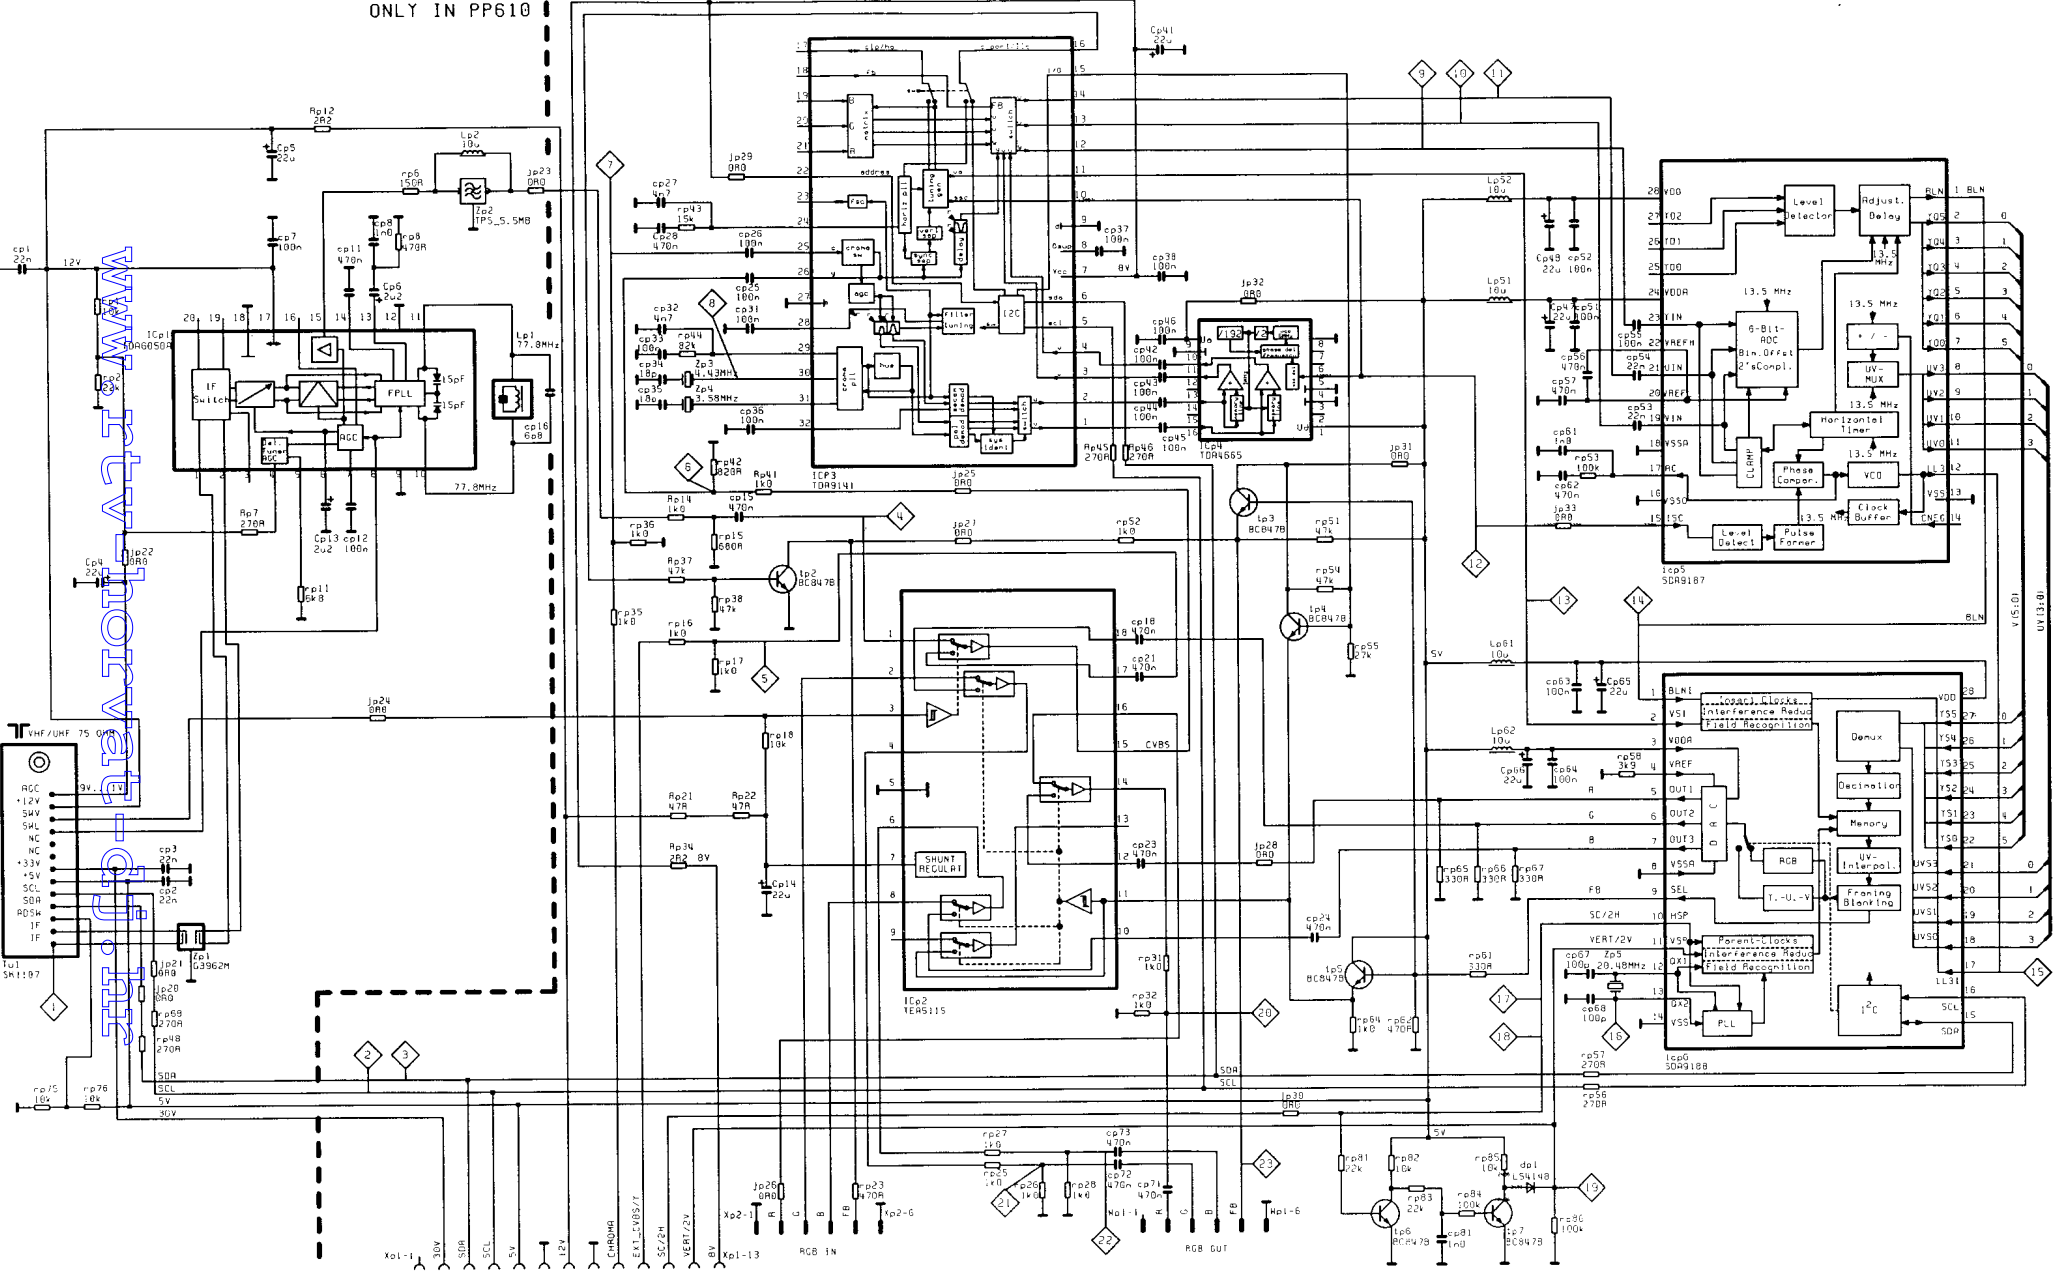

WWW.STV-TECH.COM

www.ty-horvat-dj.hr

www.repairer-of.hr

www.rtv-horvat-dj.hr

ONLY IN PP610

PICTURE IN PICTURE MODULE PP600/PP610 (WITH TUNER)

LL600

L IF BLOCK

MAIN BOARD

MAINS ISOLATED PARTE ISOLATA DALLE RETE

MAINS NON ISOLATED PARTE NON ISOLATA DALLE RETE

CHASSIS FX-SERIE 100 Hz

6611 73 79

A SOUND B

A SOUND BLOCK

POWER SUPPLY

SCART2

MAIN BOARD

SCART1

POWER SUPPLY

RD

SCART1

D VIDEO BLOCK

D VIDEO BLOCK

T RGB PROCESSOR BLOCK

S VERT. DEFLECTION

GB PROCESSOR BLOCK

HH600

SW 140V SWITCH BLOCK

Tube x Comp	28" EDN	29" EEH	29" EES
Ck24	11n	13n	13n
Ck25	1n	-	-
Ck26	33n	15n	15n
Ck27	560n	390n	390n
Ck36	330n	-	-
Ck38	4u7	-	-
Rk49	5k6	-	-
Rk55	1R8	1R8	1R5
Rk5	1R21	1R5	1R5
Rvert	220R	680R	680R
Pk1	Yes	Yes	No
Pk2	No	No	Yes
F0600	No	No	Yes
Dk9	1N4937	-	-