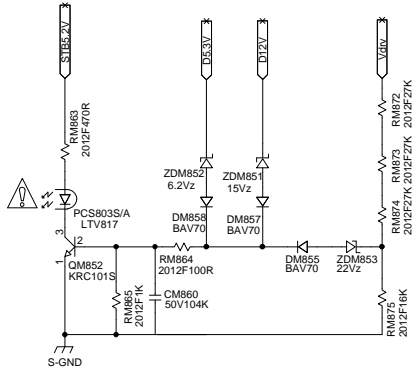

**\*\* NC : No Connection**

File	PD37AF0U_ZDY / BN44-00350B	Title	
Size	10	Rev.	
As	3	DATE	100311
FB		Time	

### O.V.P Block

### PD37AF0U\_ZDY / BN44-00350B PD37AF0E\_ZDY / BN44-00351B

### DRIVE BLOCK

\*\* NC : No Connection

TRN	PD37AF0U_ZDY / BN44-00350B	DRIVER_VIN	CH1+
TRN	PD37AF0E_ZDY / BN44-00351B	DRIVER_VA	CH1-
REV	1.0	REV	1.0
DATE	2010.03.11	DATE	2010.03.11
FILE	DRIVER_VIN	FILE	DRIVER_VIN