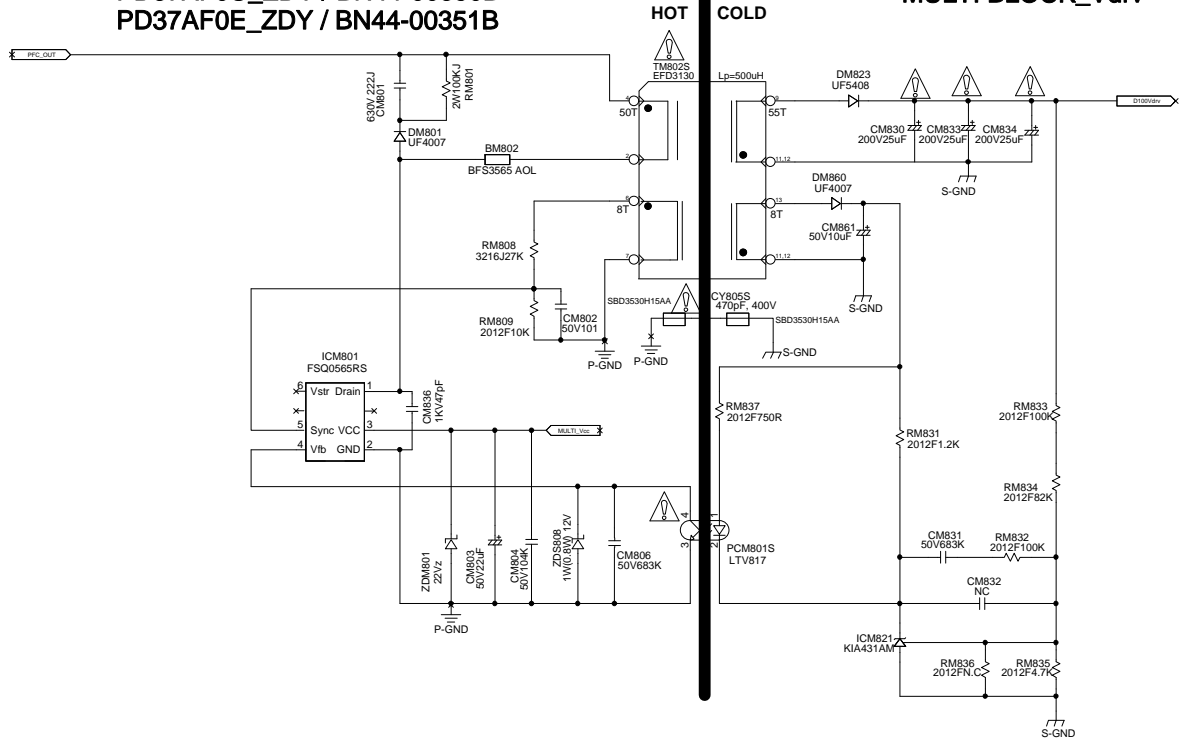

PD37AF0U_ZDY / BN44-00350B PD37AF0E_ZDY / BN44-00351B

MULTI BLOCK_Vdrv