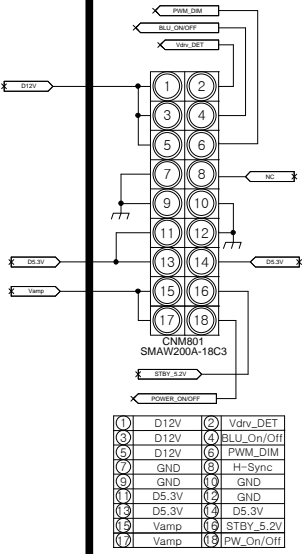

**\*\* NC : No Connection**

File	PD37AF0U_ZDY / BN44-00350B	Title	
Size	10	Rev.	
As	3	DATE	100311
FB		Time	

### O.V.P Block

### MULTI BLOCK\_Vdrv

### DRIVE BLOCK

\*\* NC : No Connection

TRN	PD37AF0U_ZDY / BN44-00350B	DRIVER_VIN	CH1+
TRN	PD37AF0E_ZDY / BN44-00351B	DRIVER_VA	CH1-
REV	1.0	REV	1.0
DATE	2010.03.11	DATE	2010.03.11
FILE	DRIVER_VIN	FILE	DRIVER_VIN