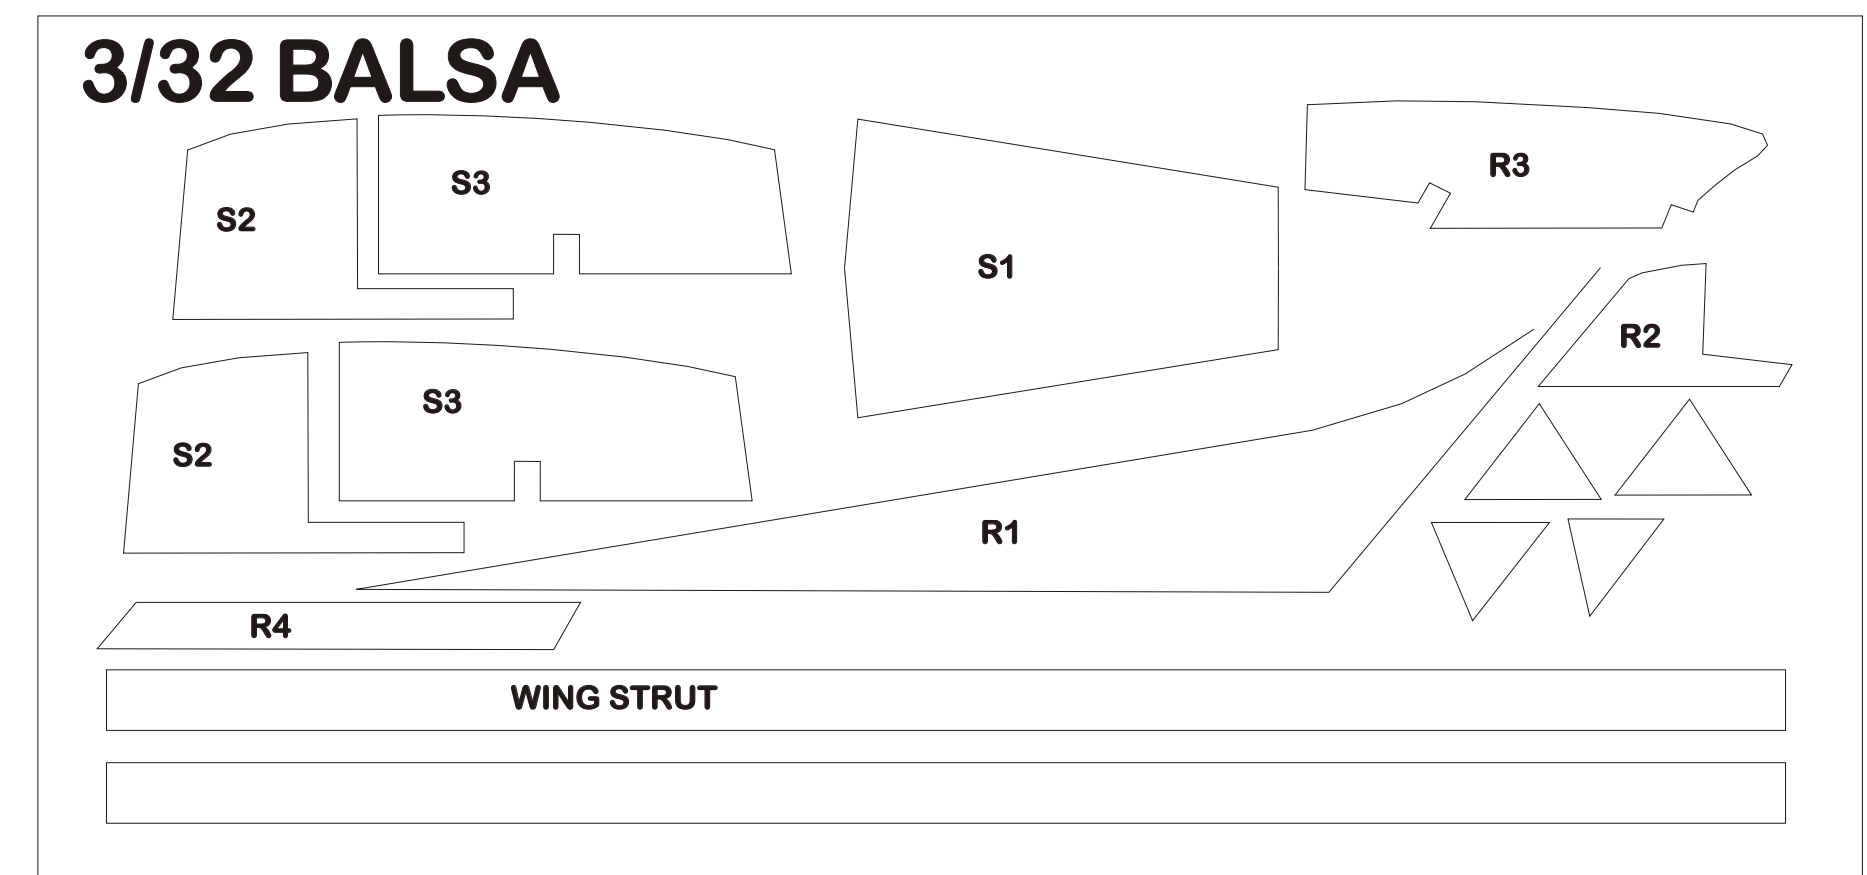

**PATTERNS FOR STRETCH FORMING PLASTIC PARTS**

ALL PARTS 1/16 Balsa UNLESS OTHERWISE NOTED

BACKGLASS

WINDOW MASK FOR PAINTING BACKGLASS

← GRAIN DIRECTION ON ALL PARTS SHOWN →

**Cessna 182**