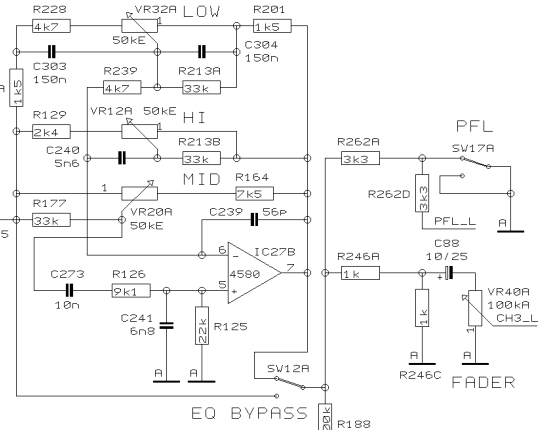

PH/LINE_CH_3

CD/LINE_CH_4