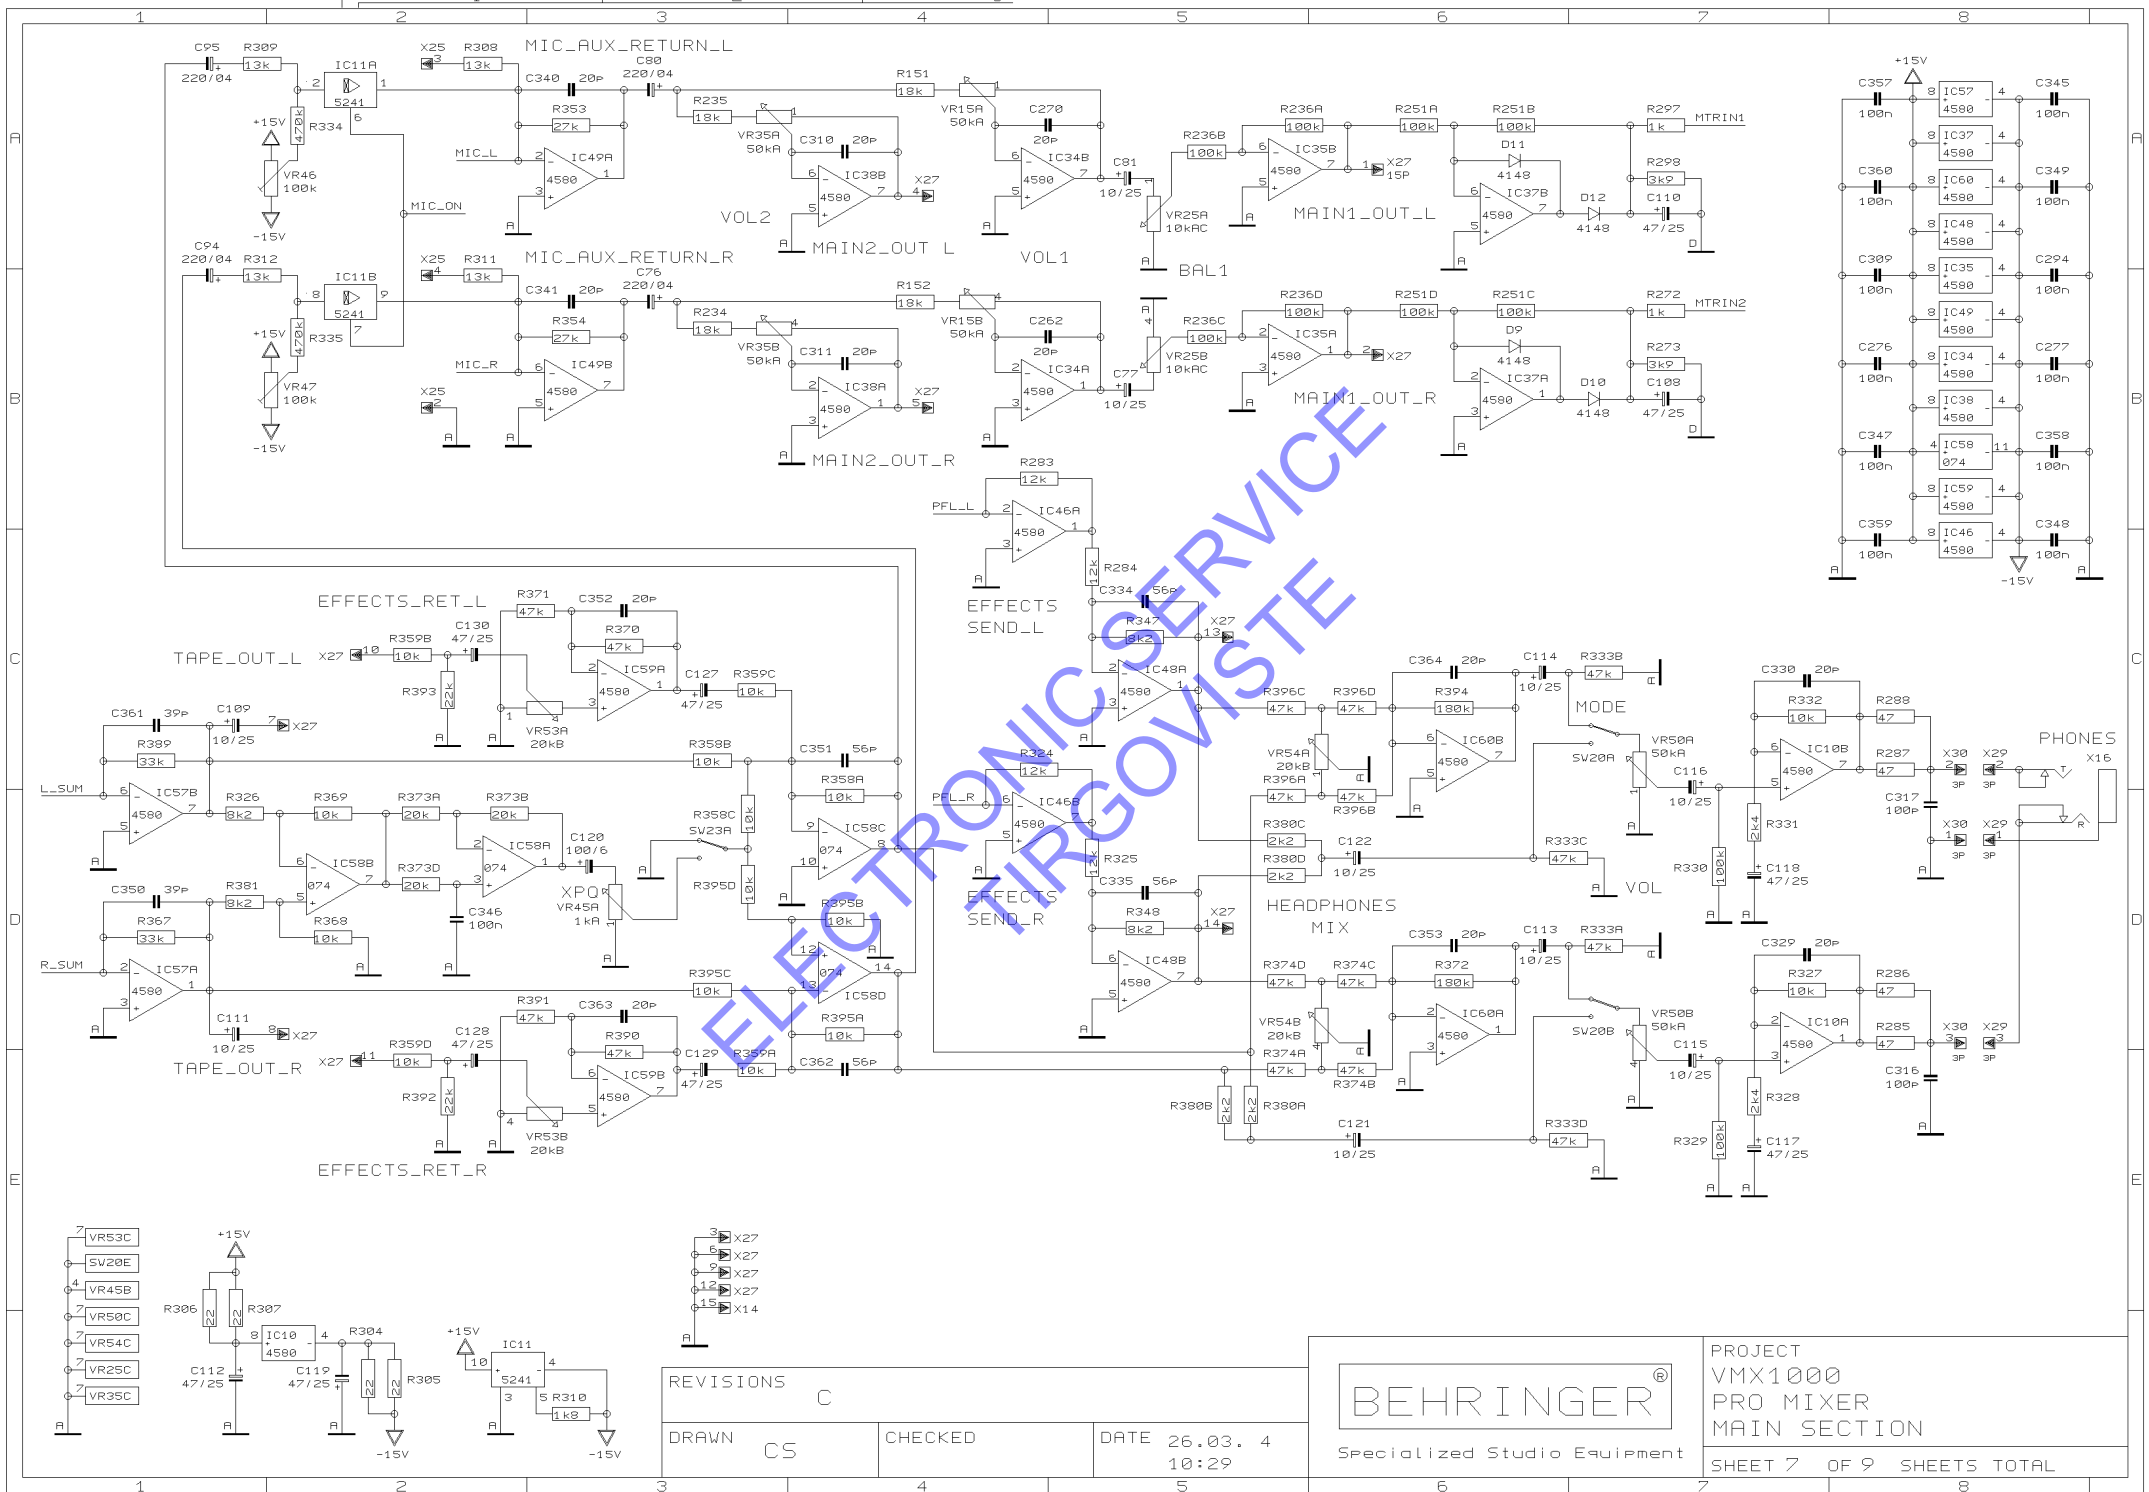

REVISIONS C

DRAWN CS

CHECKED

DATE 26.03. 4  
10:28

PROJECT  
VMX1000  
PRO MIXER  
BEAT COUNTER & VU-METER  
SHEET 5 OF 9 SHEETS TOTAL

REVISIONS		C	
DRAWN	CS	CHECKED	
DATE 26.03. 4		10:29	

PROJECT  
 VMX1000  
 PRO MIXER  
 BPM ASSIGN & VU CH 1-5  
 SHEET 6 OF 9 SHEETS TOTAL