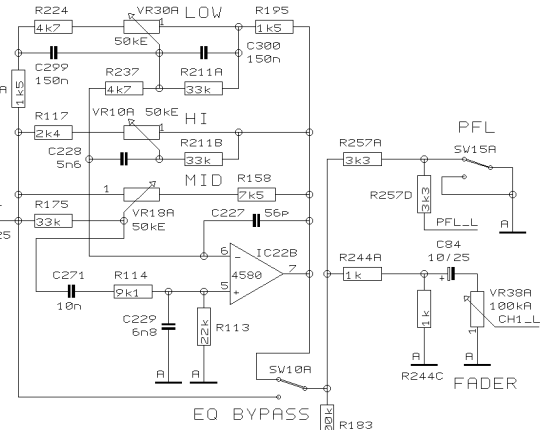

PROJECT  
VMX1000  
PRO MIXER  
MIC-CHANNELS

SHEET 1 OF 9 SHEETS TOTAL

PH/LINE\_CH\_1

INPUT

PH/LINE\_CH\_2

INPUT

REVISIONS	C	
DRAWN	CS	CHECKED
DATE		26.03. 4
		10:28

PROJECT  
VMX1000  
PRO MIXER  
INPUT CHANNEL 1/2  
SHEET 2 OF 9 SHEETS TOTAL