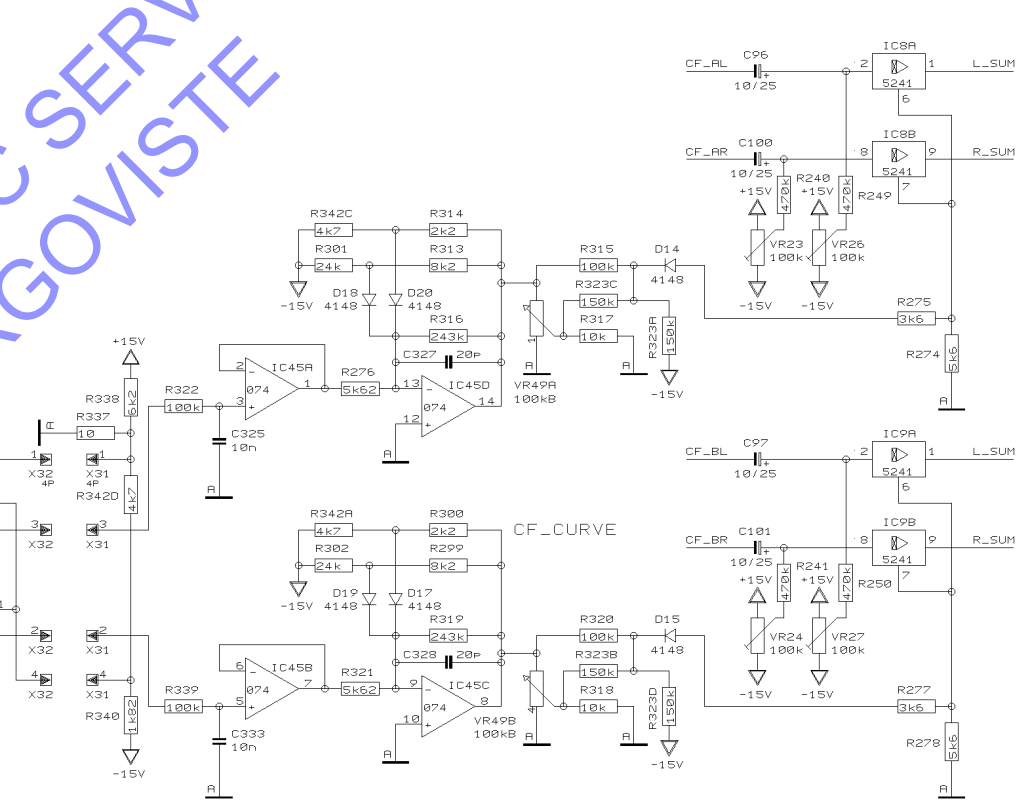

REVISIONS C

DRAWN CS

CHECKED

DATE 26.03. 4
10:28

PROJECT
VMX1000
PRO MIXER
CHANNEL 5 & CROSSFADER
SHEET 4 OF 9 SHEETS TOTAL