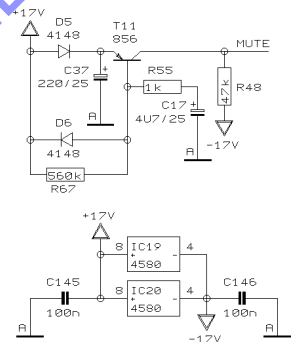

ELECTRONIC SERVICE
TIRGOVISTE

REVISIONS	C	
DRAWN	CS	CHECKED
DATE	26.03. 4	10:29