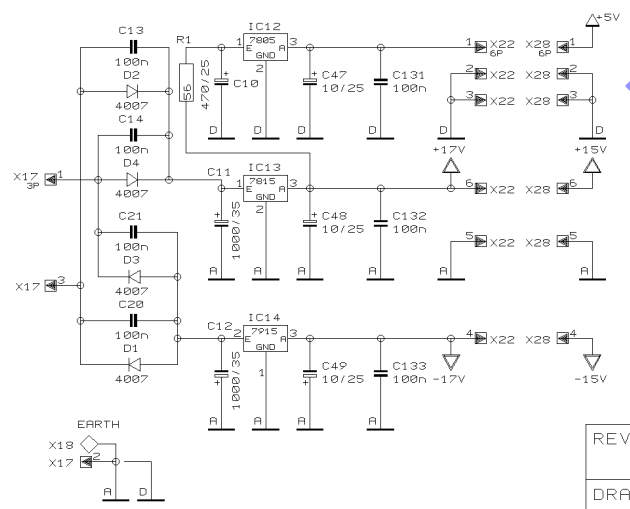

ELECTRONIC SERVICE
TIRGOVISTE

REVISIONS	C	
DRAWN	CS	CHECKED
DATE	26.03. 4	10:29

PROJECT
VMX1000
PRO MIXER
PSU & MASTER-OUTPUT
SHEET 9 OF 9 SHEETS TOTAL