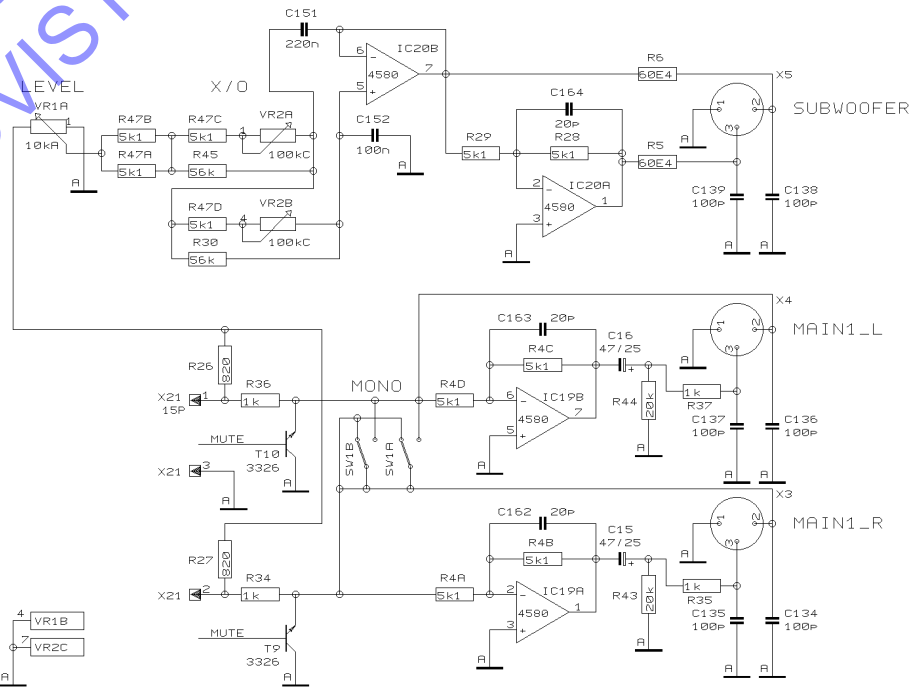

ELECTRONIC SERVICE
TIRGOVISTE

REVISIONS	C	
DRAWN	CS	CHECKED
DATE	26.03. 4	10:29

PROJECT
VMX1000
PRO MIXER
PSU & MASTER-OUTPUT
SHEET 9 OF 9 SHEETS TOTAL