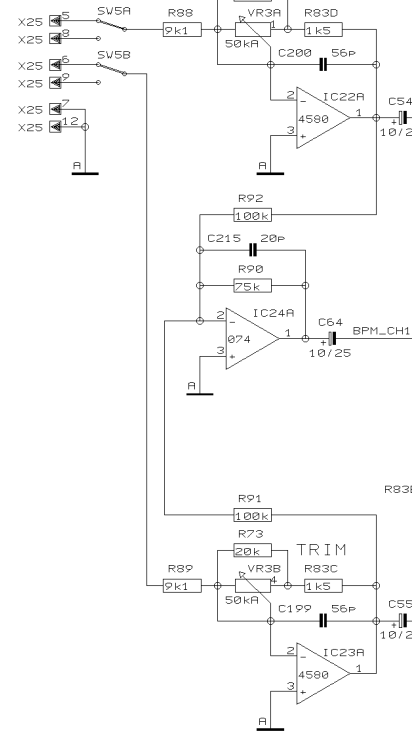

- 4 VR36B
- 4 VR37B
- 4 VR51B
- 4 VR49B
- 4 VR44B
- 4 VR28B
- 4 VR16B
- 4 VR8B
- 4 VR43B
- 4 VR9B
- 4 VR17B
- 4 VR29B

REVISIONS C (28/07/03)

DRAWN CS

CHECKED

DATE 26.03. 4  
10:28

BEHRINGER®

Specialized Studio Equipment

PROJECT  
VMX1000  
PRO MIXER  
MIC-CHANNELS

SHEET 1 OF 9 SHEETS TOTAL

PH/LINE\_CH\_1

INPUT

PH/LINE\_CH\_2

INPUT

REVISIONS	C	
DRAWN	CS	CHECKED
DATE		26.03. 4
		10:28

PROJECT  
VMX1000  
PRO MIXER  
INPUT CHANNEL 1/2  
SHEET 2 OF 9 SHEETS TOTAL

PH/LINE\_CH\_3

CD/LINE\_CH\_4

- 7 VR33C
- 7 VR21C
- 7 VR13C
- 7 VR6C
- 7 VR32C
- 7 VR20C
- 7 VR12C
- 7 VR5C

REVISIONS C

DRAWN CS

CHECKED

DATE 26.03.4 10:28

Specialized Studio Equipment

PROJECT VMX1000  
 PRO MIXER  
 INPUT CHANNEL 3/4  
 SHEET 3 OF 9 SHEETS TOTAL

LINE/LINE\_CH\_5

ELECTRONIC SERVICE  
ELECTRIGOVISTE

REVISIONS C

DRAWN CS

CHECKED

DATE 26.03. 4  
10:28

PROJECT  
VMX1000  
PRO MIXER  
CHANNEL 5 & CROSSFADER  
SHEET 4 OF 9 SHEETS TOTAL