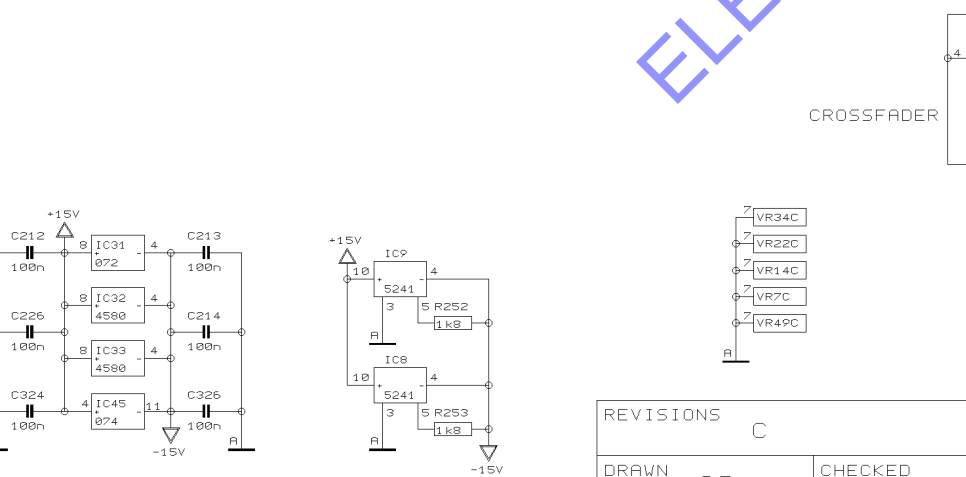

PROJECT VMX1000  
 PRO MIXER  
 INPUT CHANNEL 3/4  
 SHEET 3 OF 9 SHEETS TOTAL

LINE/LINE\_CH\_5

ELECTRONIC SERVICE  
ELECTRIGOVISTE

REVISIONS C

DRAWN CS

CHECKED

DATE 26.03. 4  
10:28

PROJECT  
VMX1000  
PRO MIXER  
CHANNEL 5 & CROSSFADER  
SHEET 4 OF 9 SHEETS TOTAL