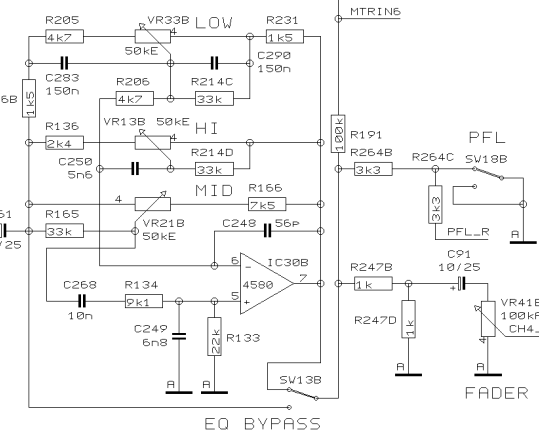

- 7 VR33C
- 7 VR21C
- 7 VR13C
- 7 VR6C
- 7 VR32C
- 7 VR20C
- 7 VR12C
- 7 VR5C

REVISIONS C

DRAWN CS

CHECKED

DATE 26.03.4 10:28

Specialized Studio Equipment

PROJECT VMX1000
PRO MIXER
INPUT CHANNEL 3/4
SHEET 3 OF 9 SHEETS TOTAL