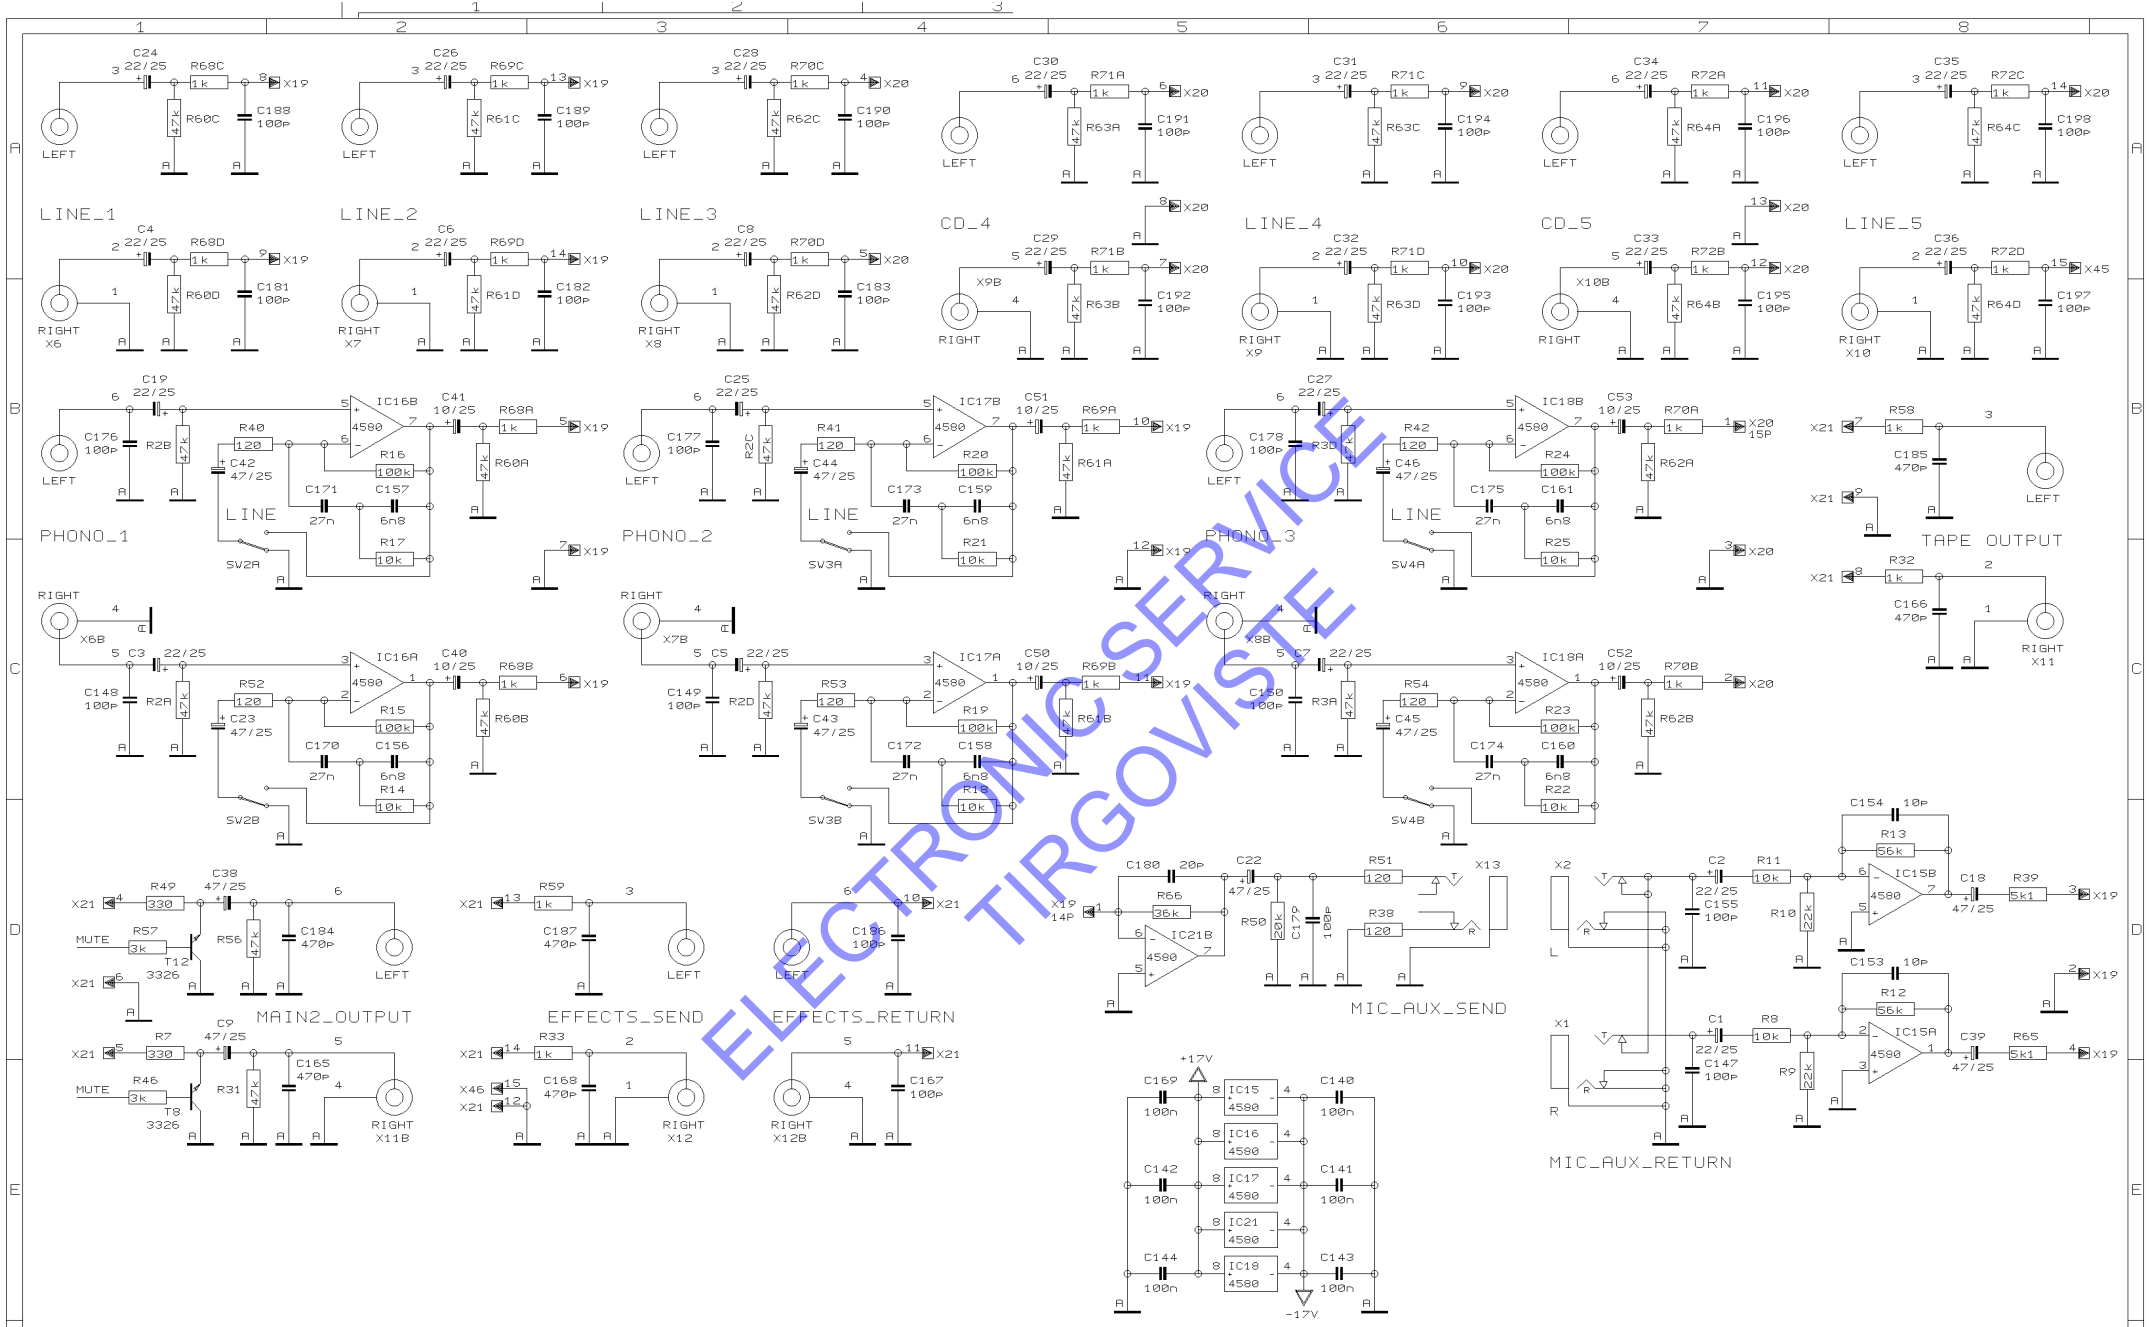

ELECTRONIC SERVICE  
ARGOVISTE

REVISIONS C

DRAWN CS

CHECKED

DATE 26.03. 4  
10:29

BEHRINGER  
 Specialized Studio Equipment

PROJECT  
VMX1000  
PRO MIXER  
MAIN SECTION  
SHEET 7 OF 9 SHEETS TOTAL

REVISIONS	C	
DRAWN	CS	CHECKED
DATE	26.03. 4	10:29