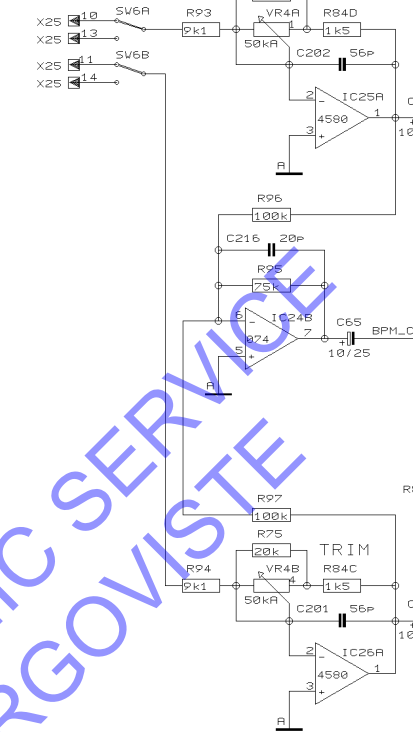

PROJECT  
VMX1000  
PRO MIXER  
MIC-CHANNELS

SHEET 1 OF 9 SHEETS TOTAL

PH/LINE\_CH\_1

INPUT

PH/LINE\_CH\_2

INPUT

REVISIONS	C	
DRAWN	CS	CHECKED
DATE		26.03. 4
		10:28

PROJECT  
VMX1000  
PRO MIXER  
INPUT CHANNEL 1/2  
SHEET 2 OF 9 SHEETS TOTAL

PH/LINE\_CH\_3

CD/LINE\_CH\_4

- 7 VR33C
- 7 VR21C
- 7 VR13C
- 7 VR6C
- 7 VR32C
- 7 VR20C
- 7 VR12C
- 7 VR5C

REVISIONS C

DRAWN CS

CHECKED

DATE 26.03.4 10:28

Specialized Studio Equipment

PROJECT VMX1000  
 PRO MIXER  
 INPUT CHANNEL 3/4  
 SHEET 3 OF 9 SHEETS TOTAL

LINE/LINE\_CH\_5

ELECTRONIC SERVICE  
ELECTRIGOVISTE

REVISIONS C

DRAWN CS

CHECKED

DATE 26.03. 4  
10:28

PROJECT  
VMX1000  
PRO MIXER  
CHANNEL 5 & CROSSFADER  
SHEET 4 OF 9 SHEETS TOTAL