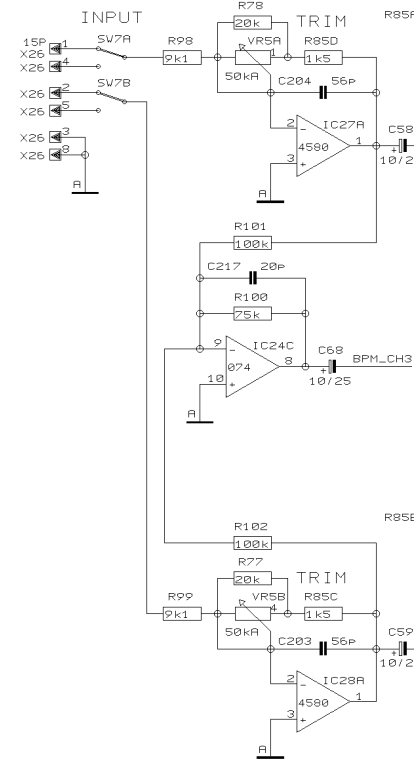

PROJECT  
VMX1000  
PRO MIXER  
MIC-CHANNELS

SHEET 1 OF 9 SHEETS TOTAL

PH/LINE\_CH\_1

INPUT

PH/LINE\_CH\_2

INPUT

REVISIONS	C	
DRAWN	CS	CHECKED
DATE		26.03. 4
		10:28

PROJECT  
VMX1000  
PRO MIXER  
INPUT CHANNEL 1/2  
SHEET 2 OF 9 SHEETS TOTAL

PH/LINE\_CH\_3

CD/LINE\_CH\_4

- 7 VR33C
- 7 VR21C
- 7 VR13C
- 7 VR6C
- 7 VR32C
- 7 VR20C
- 7 VR12C
- 7 VR5C

REVISIONS C

DRAWN CS

CHECKED

DATE 26.03.4 10:28

Specialized Studio Equipment

PROJECT VMX1000  
 PRO MIXER  
 INPUT CHANNEL 3/4  
 SHEET 3 OF 9 SHEETS TOTAL

LINE/LINE\_CH\_5

ELECTRONIC SERVICE  
ELECTRIGOVISTE

REVISIONS C

DRAWN CS

CHECKED

DATE 26.03. 4  
10:28

PROJECT  
VMX1000  
PRO MIXER  
CHANNEL 5 & CROSSFADER  
SHEET 4 OF 9 SHEETS TOTAL