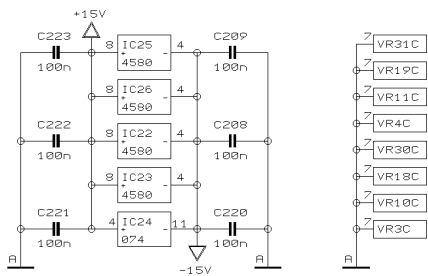

PROJECT  
VMX1000  
PRO MIXER  
MIC-CHANNELS

SHEET 1 OF 9 SHEETS TOTAL

PH/LINE\_CH\_1

INPUT

PH/LINE\_CH\_2

INPUT

REVISIONS	C	
DRAWN	CS	CHECKED
DATE		26.03. 4
		10:28

PROJECT  
VMX1000  
PRO MIXER  
INPUT CHANNEL 1/2  
SHEET 2 OF 9 SHEETS TOTAL