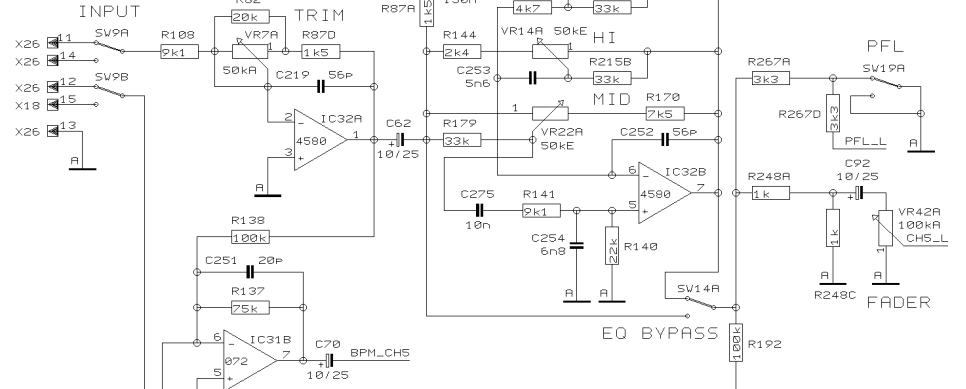

LINE/LINE_CH_5

ELECTRONIC SERVICE
ELECTRIGOVISTE