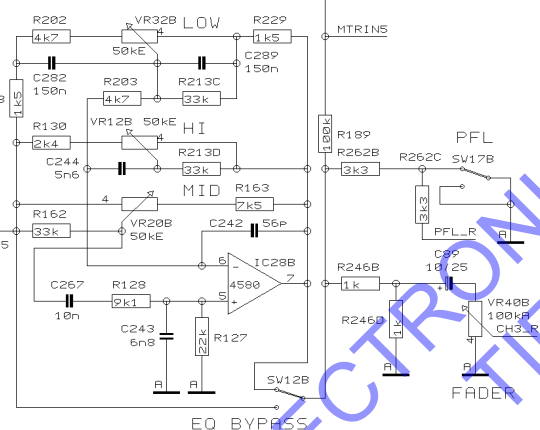

- 7 VR33C
- 7 VR21C
- 7 VR13C
- 7 VR6C
- 7 VR32C
- 7 VR20C
- 7 VR12C
- 7 VR5C

REVISIONS C

DRAWN CS

CHECKED

DATE 26.03.4 10:28

Specialized Studio Equipment

PROJECT VMX1000
PRO MIXER
INPUT CHANNEL 3/4
SHEET 3 OF 9 SHEETS TOTAL