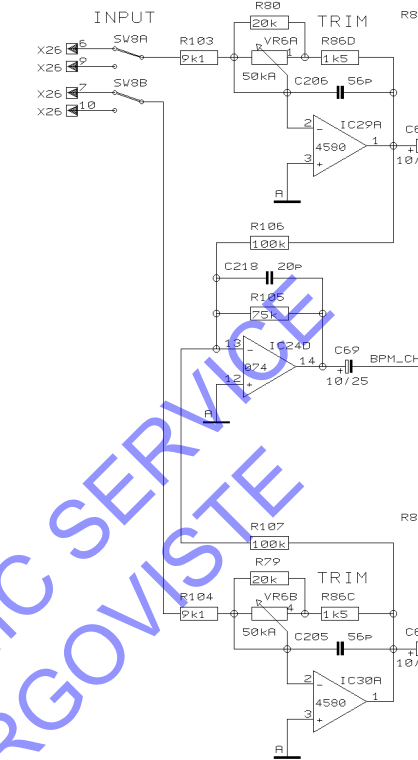

PROJECT  
VMX1000  
PRO MIXER  
MIC-CHANNELS

SHEET 1 OF 9 SHEETS TOTAL

PH/LINE\_CH\_1

INPUT

PH/LINE\_CH\_2

INPUT

REVISIONS	C	
DRAWN	CS	CHECKED
DATE		26.03. 4
		10:28

PROJECT  
VMX1000  
PRO MIXER  
INPUT CHANNEL 1/2  
SHEET 2 OF 9 SHEETS TOTAL

PH/LINE\_CH\_3

CD/LINE\_CH\_4

- 7 VR33C
- 7 VR21C
- 7 VR13C
- 7 VR6C
- 7 VR32C
- 7 VR20C
- 7 VR12C
- 7 VR5C

REVISIONS C

DRAWN CS

CHECKED

DATE 26.03.4 10:28

Specialized Studio Equipment

PROJECT VMX1000  
 PRO MIXER  
 INPUT CHANNEL 3/4  
 SHEET 3 OF 9 SHEETS TOTAL

LINE/LINE\_CH\_5

ELECTRONIC SERVICE  
ELECTRIGOVISTE

REVISIONS C

DRAWN CS

CHECKED

DATE 26.03. 4  
10:28

PROJECT  
VMX1000  
PRO MIXER  
CHANNEL 5 & CROSSFADER  
SHEET 4 OF 9 SHEETS TOTAL