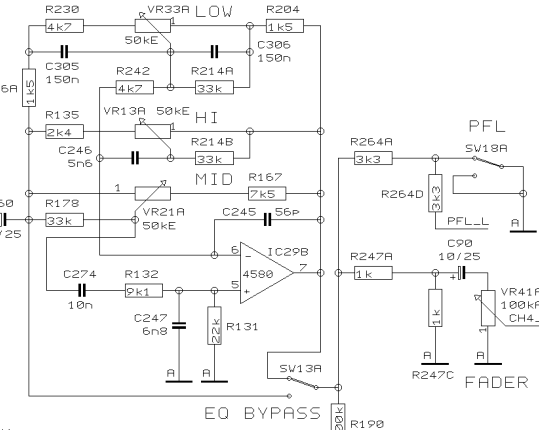

- 7 VR33C
- 7 VR21C
- 7 VR13C
- 7 VR6C
- 7 VR32C
- 7 VR20C
- 7 VR12C
- 7 VR5C

REVISIONS C

DRAWN CS

CHECKED

DATE 26.03.4 10:28

Specialized Studio Equipment

PROJECT VMX1000
PRO MIXER
INPUT CHANNEL 3/4
SHEET 3 OF 9 SHEETS TOTAL