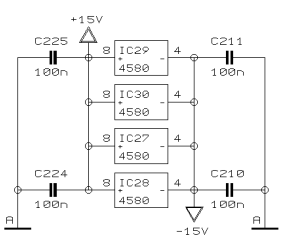

- 7 VR33C
- 7 VR21C
- 7 VR13C
- 7 VR6C
- 7 VR32C
- 7 VR20C
- 7 VR12C
- 7 VR5C

REVISIONS C

DRAWN CS

CHECKED

DATE 26.03.4 10:28

Specialized Studio Equipment

PROJECT VMX1000
PRO MIXER
INPUT CHANNEL 3/4
SHEET 3 OF 9 SHEETS TOTAL