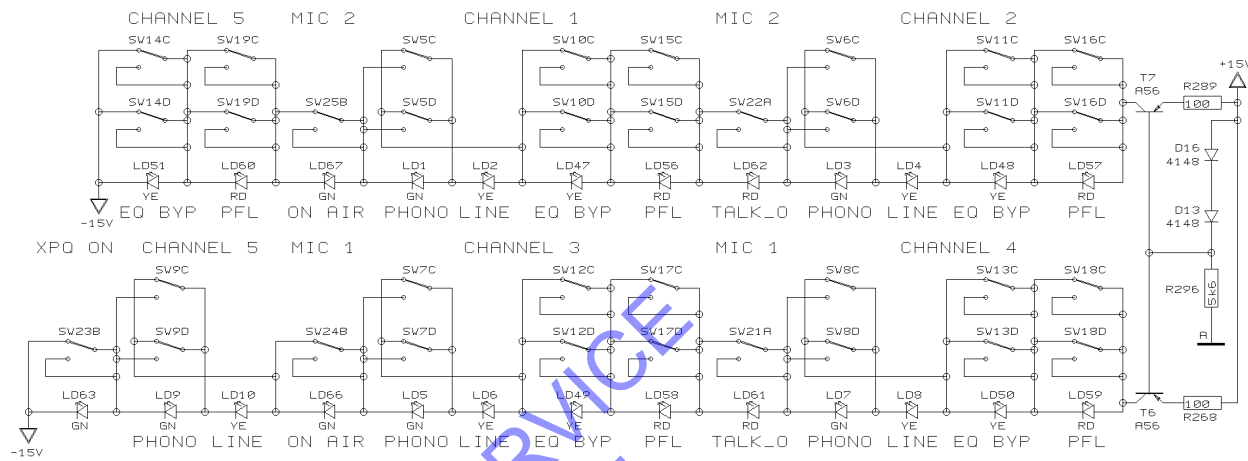

ELECTRONIC SERVICE
TIRGOVISTE

REVISIONS	C	
DRAWN	CS	CHECKED
DATE	26.03. 4	10:29

PROJECT
VMX1000
PRO MIXER
PSU & MASTER-OUTPUT
SHEET 9 OF 9 SHEETS TOTAL