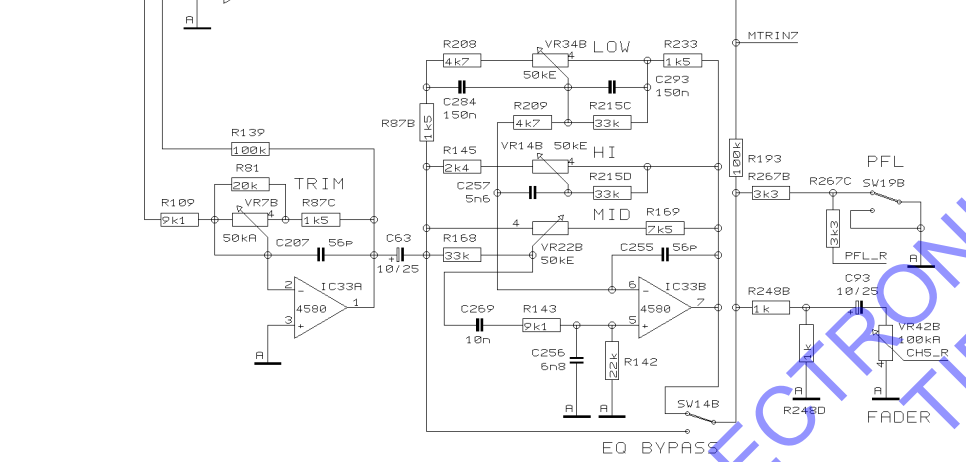

LINE/LINE_CH_5

ELECTRONIC SERVICE
ELECTRIGOVISTE