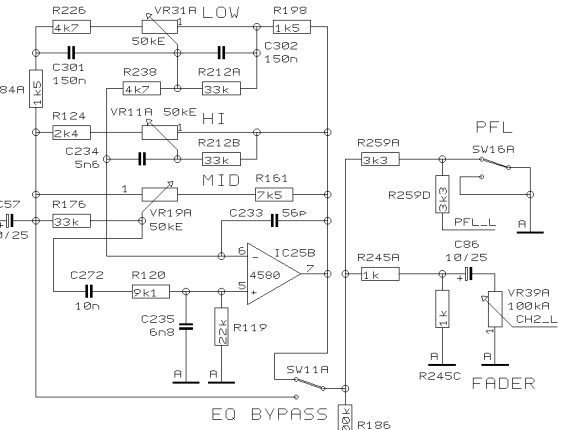

PROJECT  
VMX1000  
PRO MIXER  
MIC-CHANNELS

SHEET 1 OF 9 SHEETS TOTAL

PH/LINE\_CH\_1

INPUT

PH/LINE\_CH\_2

INPUT

REVISIONS	C	
DRAWN	CS	CHECKED
DATE		26.03. 4
		10:28

PROJECT  
VMX1000  
PRO MIXER  
INPUT CHANNEL 1/2  
SHEET 2 OF 9 SHEETS TOTAL