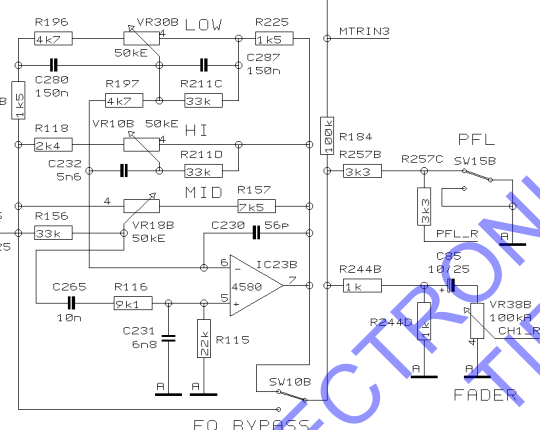

PROJECT  
VMX1000  
PRO MIXER  
MIC-CHANNELS

SHEET 1 OF 9 SHEETS TOTAL

PH/LINE\_CH\_1

INPUT

PH/LINE\_CH\_2

INPUT

REVISIONS	C	
DRAWN	CS	CHECKED
DATE		26.03. 4
		10:28

PROJECT  
VMX1000  
PRO MIXER  
INPUT CHANNEL 1/2  
SHEET 2 OF 9 SHEETS TOTAL