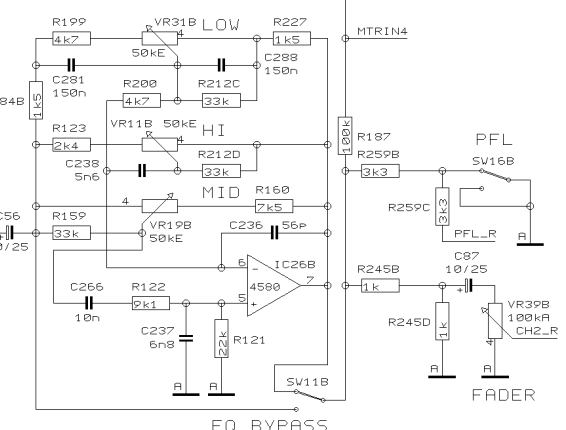

PROJECT  
VMX1000  
PRO MIXER  
MIC-CHANNELS

SHEET 1 OF 9 SHEETS TOTAL

PH/LINE\_CH\_1

INPUT

PH/LINE\_CH\_2

INPUT

REVISIONS	C	
DRAWN	CS	CHECKED
DATE		26.03. 4
		10:28

PROJECT  
VMX1000  
PRO MIXER  
INPUT CHANNEL 1/2  
SHEET 2 OF 9 SHEETS TOTAL