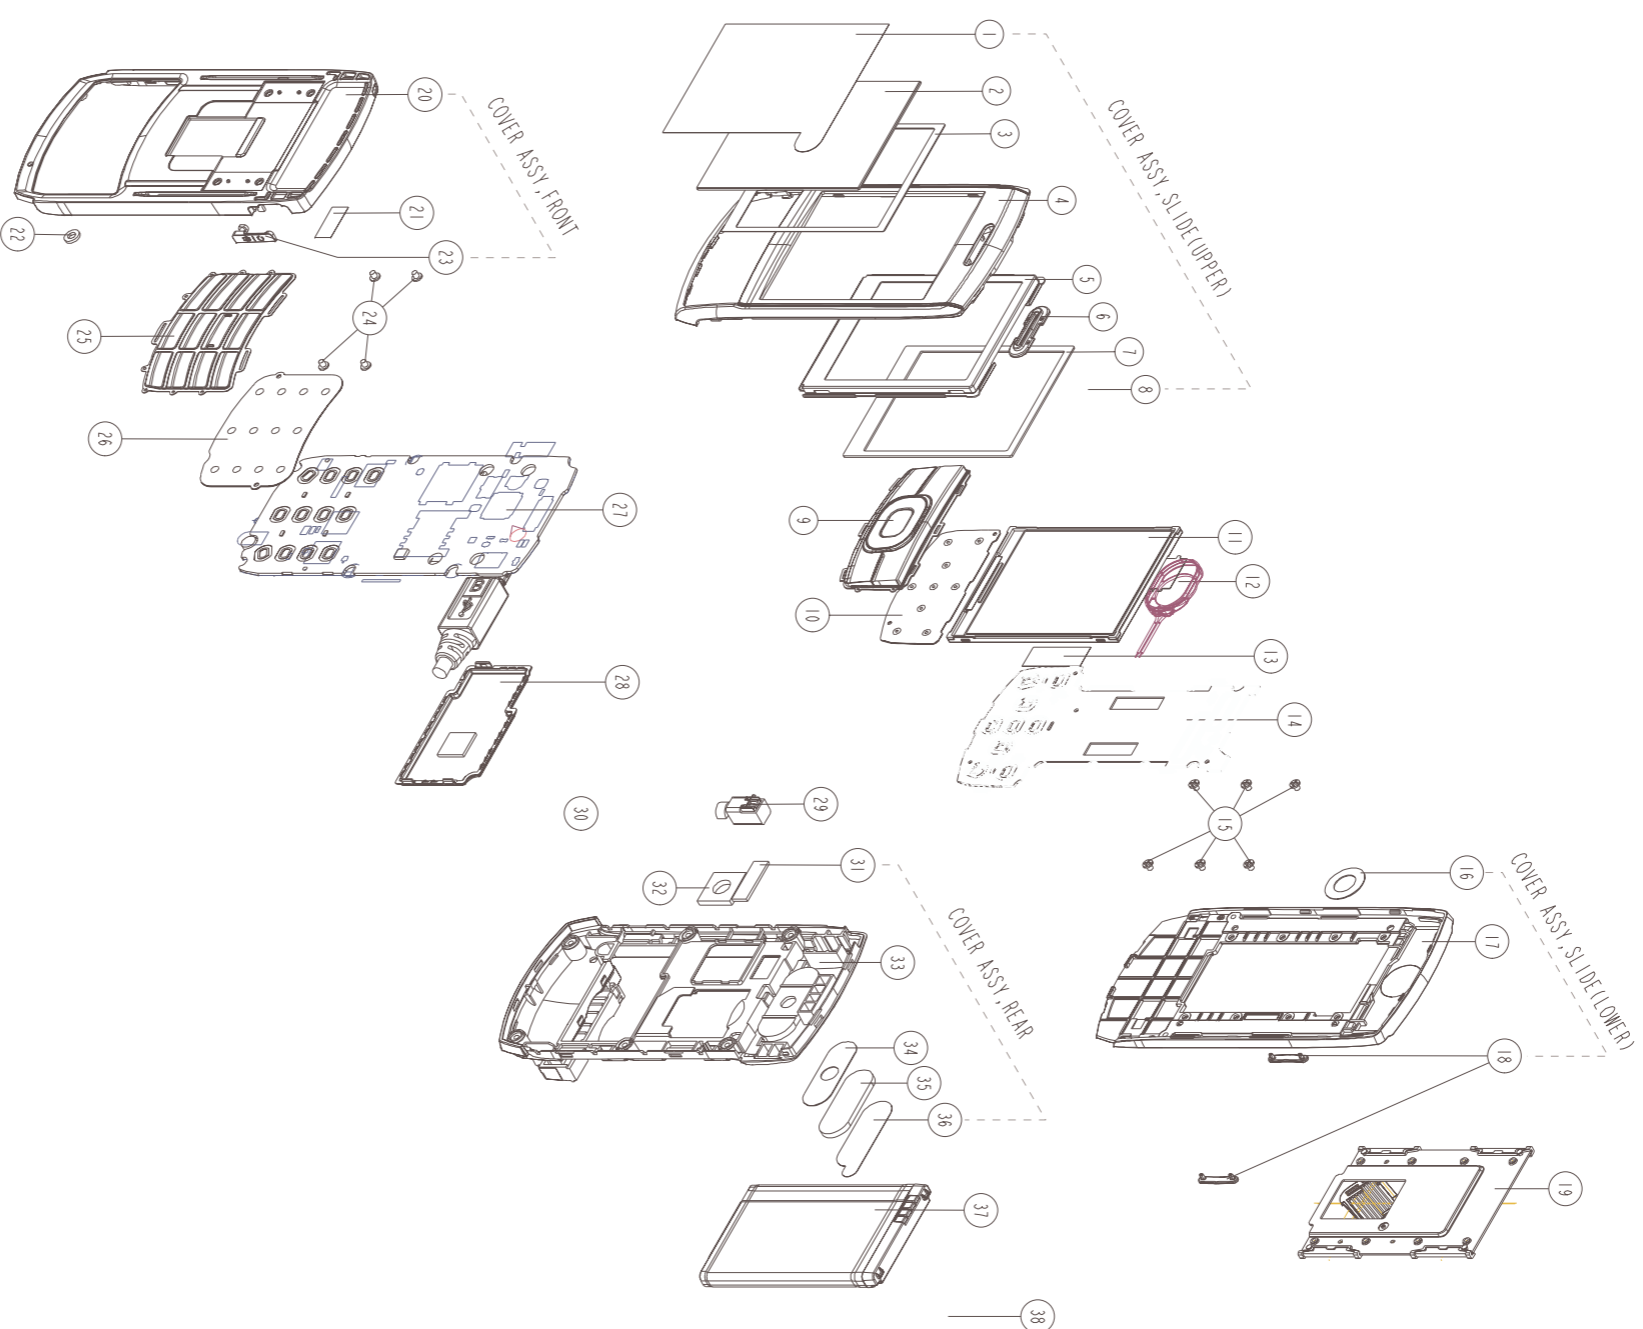

# 13. Exploded view & Replacement part list

## 13.1 Exploded view

No	Part Name	Part Number	Qty	Remark
38	COVER, BATTERY	MCJ4A094601	1	
37	BATTERY	H/W	1	
36	TAPE, PROTECTION	MTAB0328801	1	
35	WINDOW, CAMERA	WMAE0050501	1	
34	TAPE, CAMERA	MTAK0028201	1	
33	COVER, REAR	MCJN0107001	1	
32	PAD, CAMERA	MPB10080601	1	
31	PAD, CONNECTOR	MPBU0071201	1	
30	ANTENNA	H/W	1	
29	VIBRATOR, MOTOR	SJMV0007905	1	
28	CAN, SHIELD	MCGA0055001	1	
27	PCB(MAIN)	H/W	1	
26	DOVE ASSY, METAL(MAIN)	ADCA0102002	1	
25	BUTTON ASSY, MAIN	ABGF0018301	1	
24	SCREW MACHINE (1.8H)	GMEY0011502	4	
23	CAP, EARPHONE JACK	MCCC0067501	1	
22	FILTER, MIKE	WFBD0040301	1	
21	TAPE, DECO	MTAA0200401	1	
20	COVER, FRONT	MCJK0111301	1	
19	RAIL ASSY, SLIDE	ARBY0009801	1	
18	DECO, LOWER	MDAF0011601	2	
17	COVER, SLIDE(LOWER)	MCJH0048701	1	
16	PAD, SPEAKER	MPBN0076501	1	
15	SCREW MACHINE (1.5H)	GMZ20019003	6	
14	PCB(SLIDE)	H/W	1	
13	TAPE		1	
12	SPEAKER	H/W	1	
11	LCD MODULE	H/W	1	
10	DOVE ASSY, METAL(SLIDE)	ADCA0102001	1	
9	BUTTON ASSY, SUB	ABGG0011801	1	
8	FILTER, SPEAKER	WFBC0053601	1	
7	PAD, LCD	MPBG0097101	1	
6	DECO, SPEAKER	MDAN0018101	1	
5	BRACKET, LCD	MGFF0028201	1	
4	TAPE, WINDOW	MTAD0112101	1	
3	WINDOW, LCD	WMAK0125101	1	
2	TAPE, PROTECTION	MTAB0328601	1	
1	COVER, SLIDE(UPPER)	MCJU0058701	1	

# ASS'Y Exploded view

SCALE 0.800

No	Part Name	Part Number	Qty	Remark
12	BATTERY COVER	MCJA0094601		
11	COVER ASSY, REAR	ACGM0138901		
10	MAINPCB ASSY	HW		
9	COVER ASSY, FRONT	ACGK0141201		
8	BUTTON ASSY, MAIN	ABGF0018301		
7	RAIL ASSY, SLIDE	ARDY0014101		
6	COVER ASSY, SLIDE(LOWER)	ACGR0020201		
5	KEYPCB ASSY	HW		
4	COVER ASSY, SLIDE(UPPER)	ACGS0030201		
3	BUTTON ASSY SUB	ABGG0011801		
2	WINDOW MAIN	MWAC0125101		
1	TAPE, PROTECTION	MTAB0328601	1	