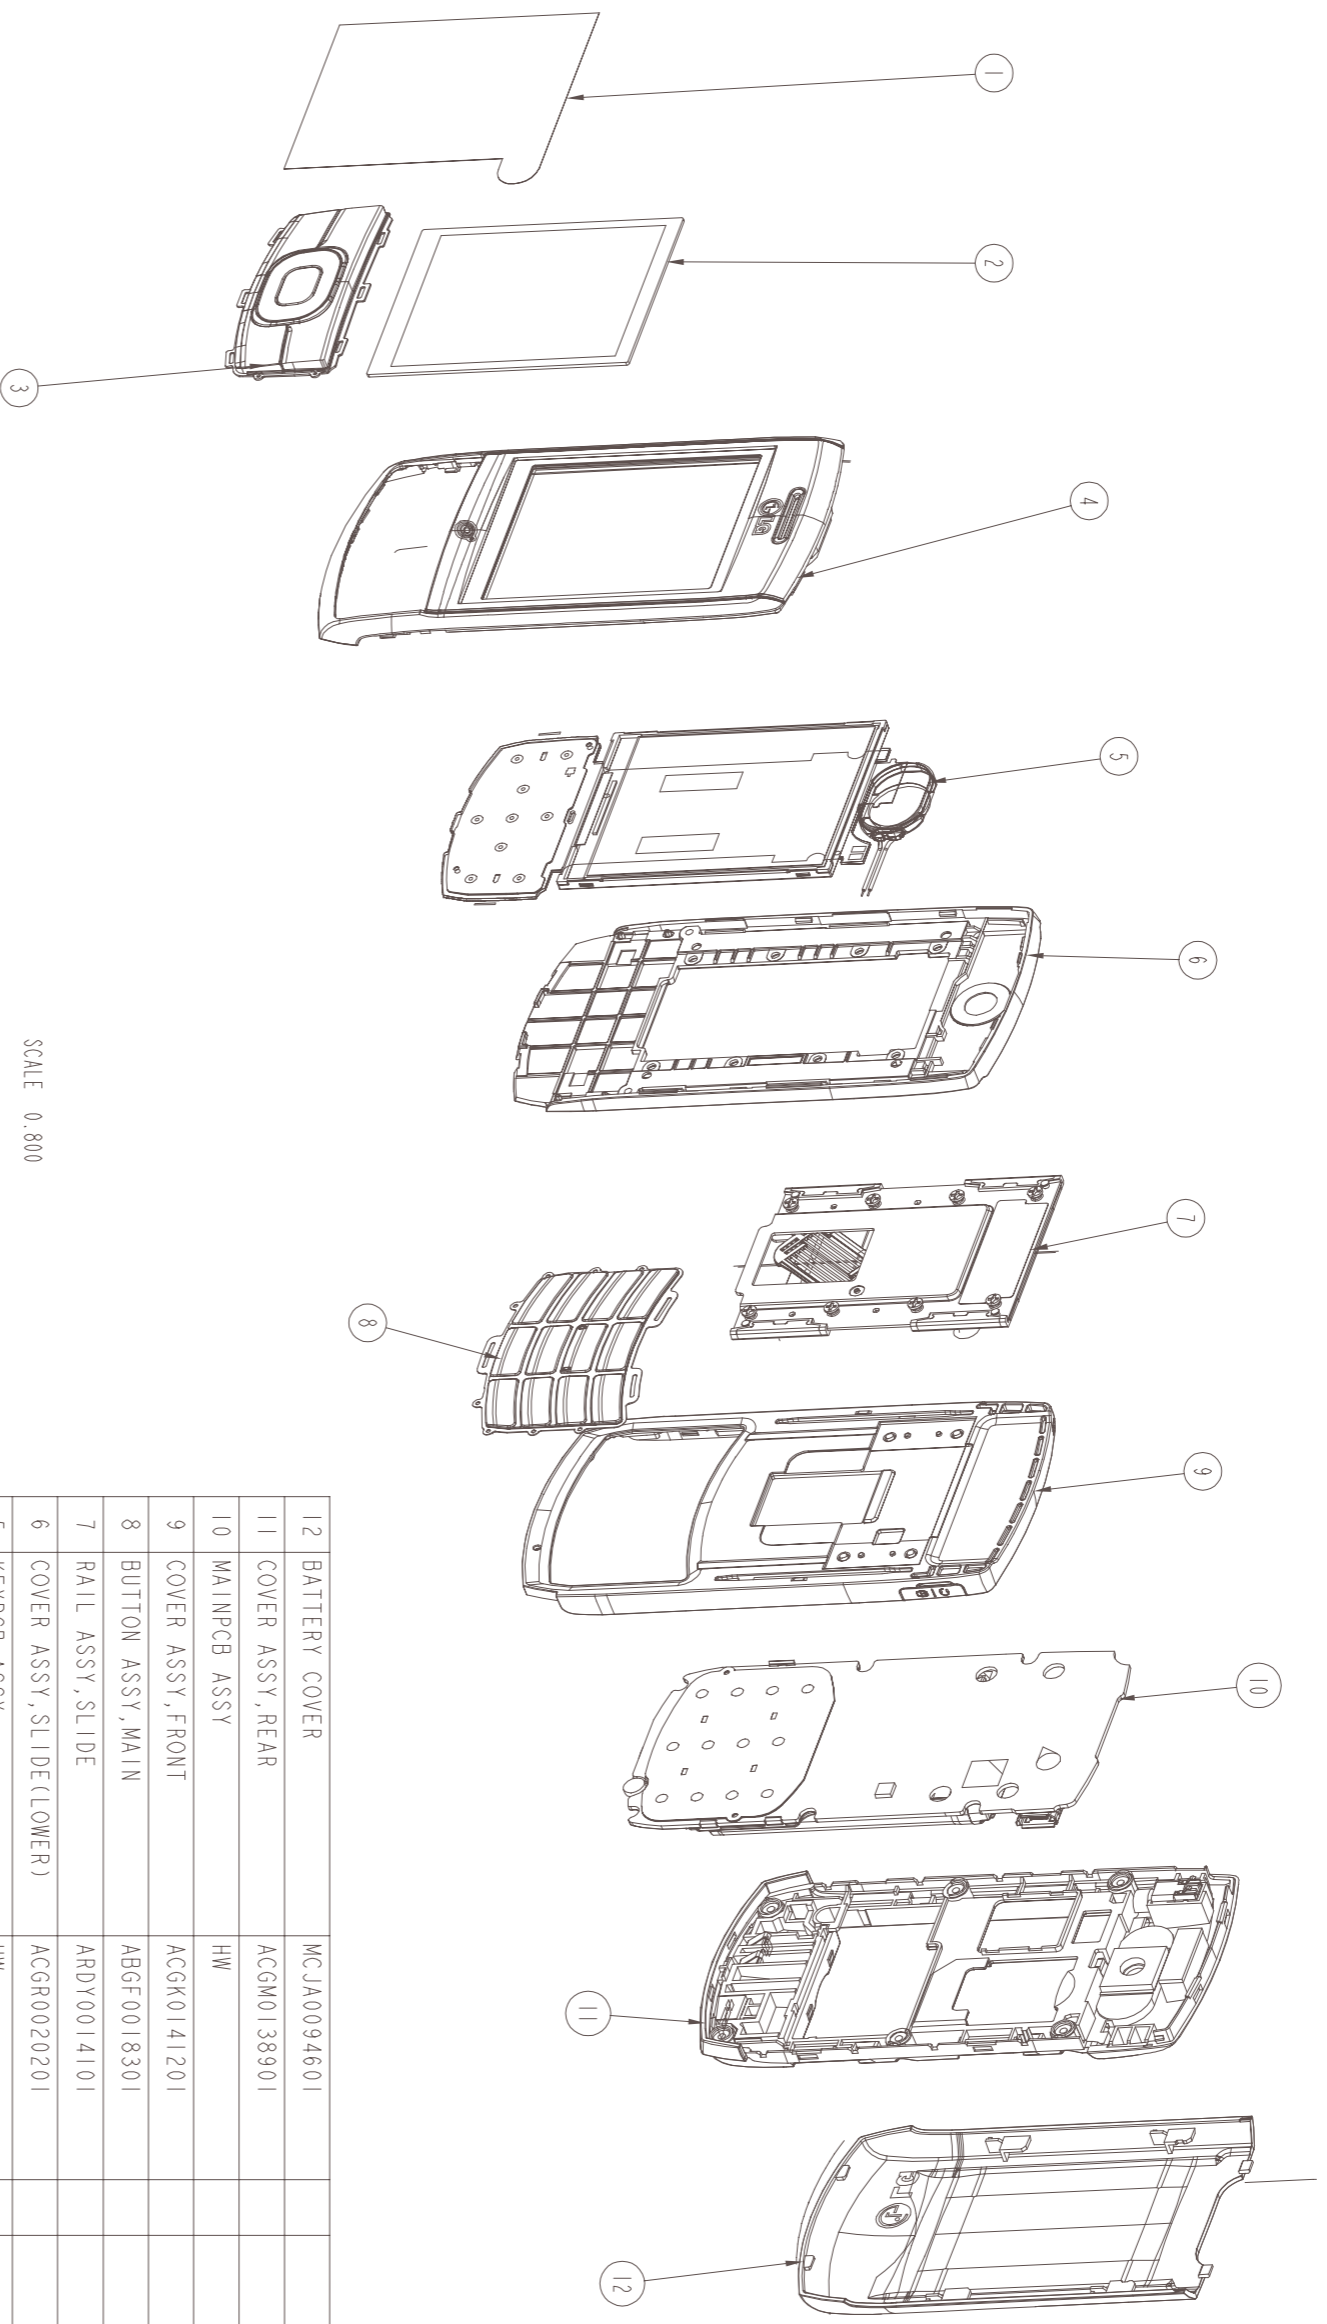

# 13. Exploded view & Replacement part list

## 13.1 Exploded view

No	Part Name	Part Number	Qty	Remark
38	COVER, BATTERY	MCJ4A094601	1	
37	BATTERY	H/W	1	
36	TAPE, PROTECTION	MTAB0328801	1	
35	WINDOW, CAMERA	WMAE0050501	1	
34	TAPE, CAMERA	MTAK0028201	1	
33	COVER, REAR	MCJN0107001	1	
32	PAD, CAMERA	MPB10080601	1	
31	PAD, CONNECTOR	MPBU0071201	1	
30	ANTENNA	H/W	1	
29	VIBRATOR, MOTOR	SJMV0007905	1	
28	CAN, SHIELD	MCGA0055001	1	
27	PCB(MAIN)	H/W	1	
26	DOVE ASSY, METAL(MAIN)	ADCA0102002	1	
25	BUTTON ASSY, MAIN	ABGF0018301	1	
24	SCREW MACHINE (1.8H)	GMEY0011502	4	
23	CAP, EARPHONE JACK	MCCC0067501	1	
22	FILTER, MIKE	WFBD0040301	1	
21	TAPE, DECO	MTAA0200401	1	
20	COVER, FRONT	MCJK0111301	1	
19	RAIL ASSY, SLIDE	ARBY0009801	1	
18	DECO, LOWER	MDAF0011601	2	
17	COVER, SLIDE(LOWER)	MCJH0048701	1	
16	PAD, SPEAKER	MPBN0076501	1	
15	SCREW MACHINE (1.5H)	GMZ20019003	6	
14	PCB(SLIDE)	H/W	1	
13	TAPE		1	
12	SPEAKER	H/W	1	
11	LCD MODULE	H/W	1	
10	DOVE ASSY, METAL(SLIDE)	ADCA0102001	1	
9	BUTTON ASSY, SUB	ABGG0011801	1	
8	FILTER, SPEAKER	WFBC0053601	1	
7	PAD, LCD	MPBG0097101	1	
6	DECO, SPEAKER	MDAN0018101	1	
5	BRACKET, LCD	MGFF0028201	1	
4	TAPE, WINDOW	MTAD0112101	1	
3	WINDOW, LCD	WMAK0125101	1	
2	TAPE, PROTECTION	MTAB0328601	1	
1	COVER, SLIDE(UPPER)	MCJU0058701	1	

# ASS'Y Exploded view

SCALE 0.800

No	Part Name	Part Number	Qty	Remark
12	BATTERY COVER	MCJA0094601		
11	COVER ASSY, REAR	ACGM0138901		
10	MAINPCB ASSY	HW		
9	COVER ASSY, FRONT	ACGK0141201		
8	BUTTON ASSY, MAIN	ABGF0018301		
7	RAIL ASSY, SLIDE	ARDY0014101		
6	COVER ASSY, SLIDE(LOWER)	ACGR0020201		
5	KEYPCB ASSY	HW		
4	COVER ASSY, SLIDE(UPPER)	ACGS0030201		
3	BUTTON ASSY SUB	ABGG0011801		
2	WINDOW MAIN	MWAC0125101		
1	TAPE, PROTECTION	MTAB0328601	1	