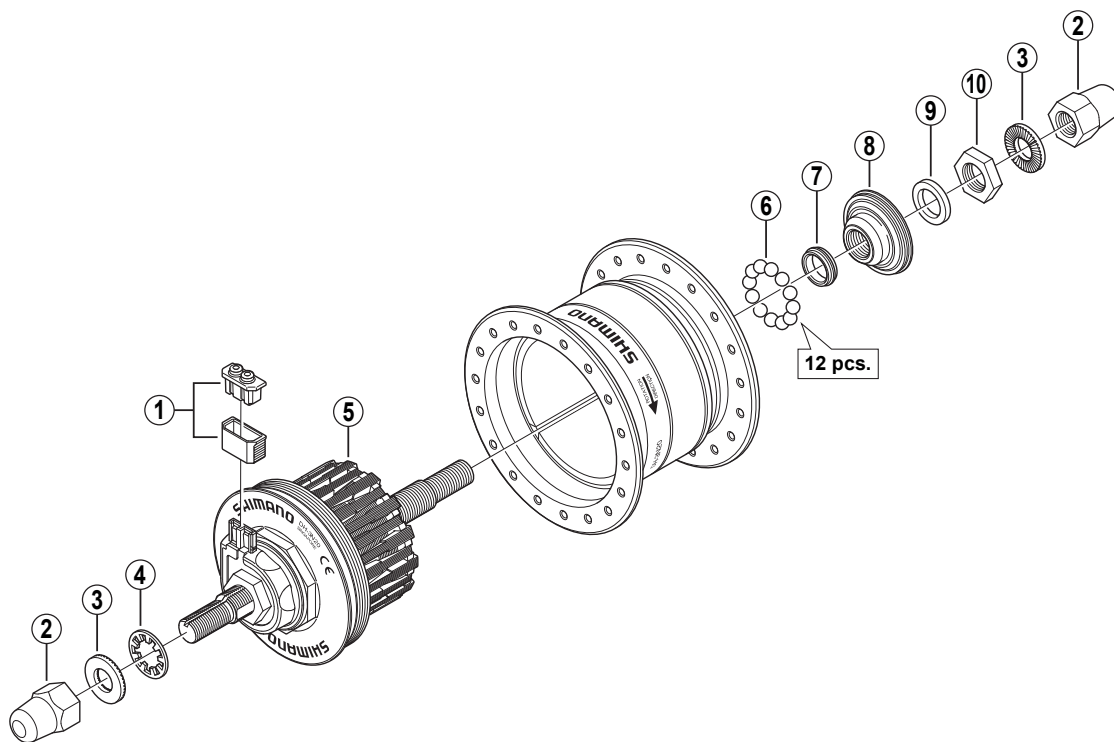

# Hub Dynamo DH-3N20 6V-3W

ITEM NO.	SHIMANO CODE NO.	DESCRIPTION	INTERCHANGEABILITY	
			DH-3N30	DH-3D30-NT
1	Y-2SS 98030	Connector Cap & Cover	A	A
2	Y-314 14210	Cap Nut (M9)	A	A
* 3	Y-2SS 28000	Washer (2 mm)	A	A
4	Y-20Z 15000	Toothed Axle Washer	A	A
5	Y-2ZE 98010	Internal Assembly (Silver Coating / Axle Length 140 mm)	B	B
	Y-2ZE 98020	Internal Assembly (Black Coating / Axle Length 140 mm)	B	B
6	Y-000 91210	Steel Ball (3/16") 20 pcs.	A	A
7	Y-2ZW20000	Grease Guard	A	A
8	Y-2ZH 98050	Cone (M11 x 13 mm) w/Dust Seal	A	A
9	Y-20R 02200	Left Hand Spacer (2.3 mm)	A	A
10	Y-2ZW21000	Lock Nut (M11 x 4.5 mm)	A	A

A: Same parts.

B: Parts are usable, but differ in materials, appearance, finish, size, etc.  
Absence of mark indicates non-interchangeability.

Jun.-2009-2602A  
© Shimano Inc.

Specifications are subject to change without notice.