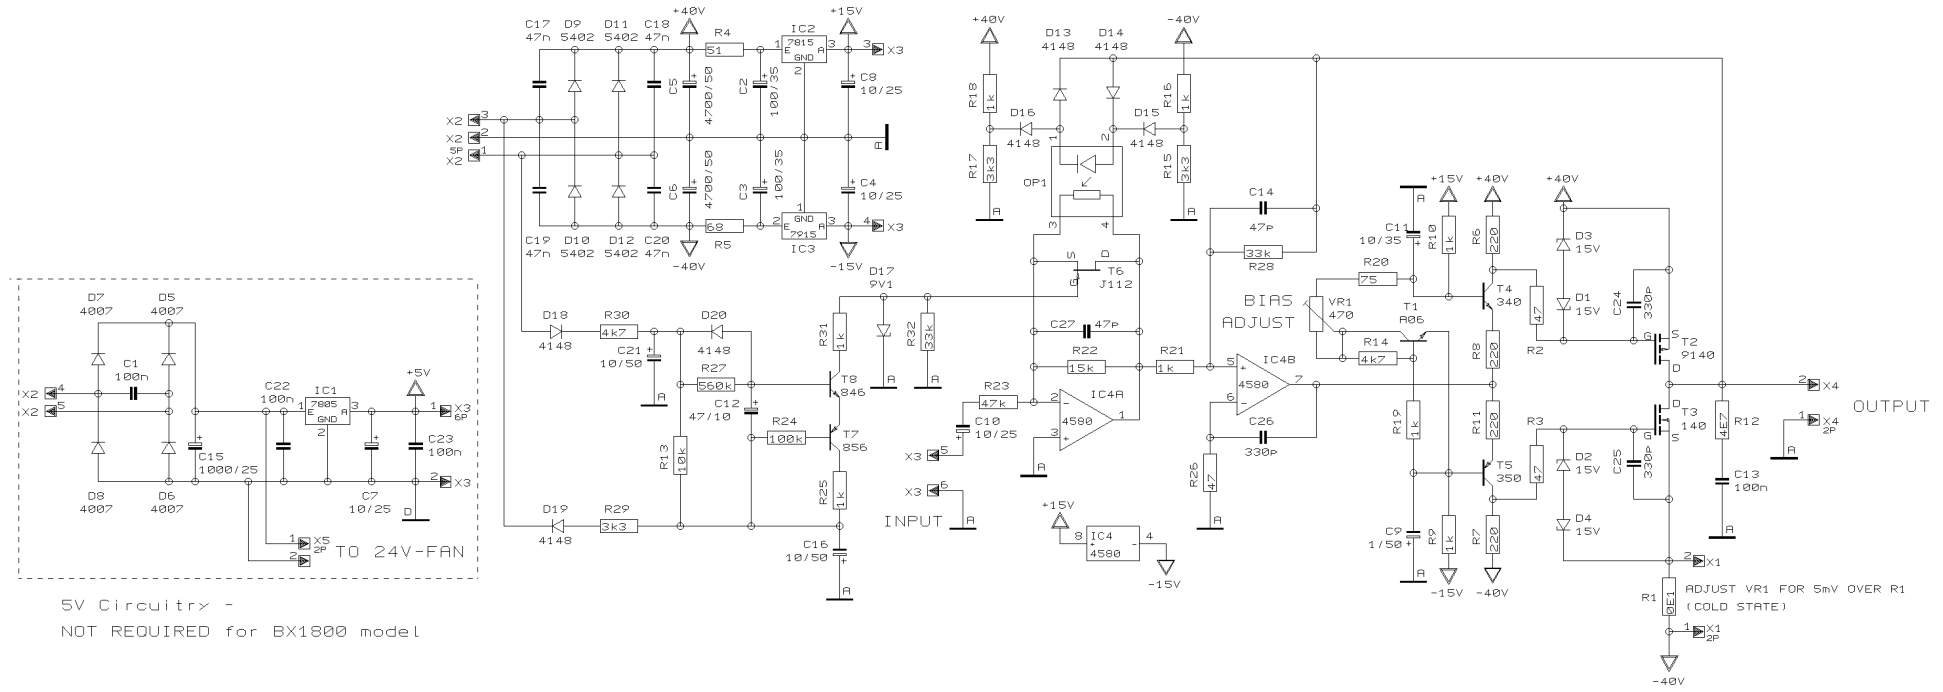

REVISIONS  
D (18/08/05)

DRAWN  
FB

CHECKED

DATE 09.08.7  
8:39

BEHRINGER®

Specialized Studio Equipment

PROJECT  
BX1800  
PREAMPLIFIER  
SCHEMATICS

SHEET 1 OF 1 SHEETS TOTAL

note:

REFDES	PMH518M	BXL1800 BX1800 BXR1800H	K3000FX
R4	51 ohms	150ohms	100ohms
R5	68 ohms	150ohms	100ohms

5V Circuitry -  
NOT REQUIRED for BX1800 model

REVISIONS	H (01/06/07)		
DRAWN	SA	CHECKED	DATE 05.06.7 17:45

PROJECT	LPA1180
180W POWER AMP	
SCHEMATICS	
SHEET 1	OF 1 SHEETS TOTAL