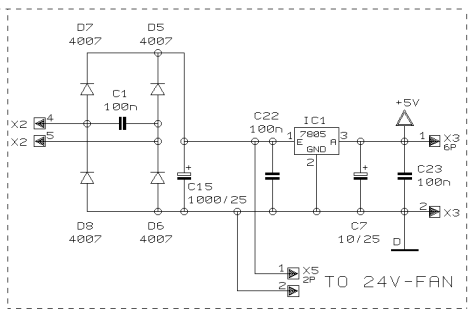

note:

REFDES	PMH518M	BXL1800 BX1800 BXR1800H	K3000FX
R4	51 ohms	150ohms	100ohms
R5	68 ohms	150ohms	100ohms

5V Circuitry -  
NOT REQUIRED for BX1800 model

REVISIONS	H (01/06/07)		
DRAWN	SA	CHECKED	DATE 05.06.7 17:45

PROJECT	LPA1180
180W POWER AMP	
SCHEMATICS	
SHEET 1	OF 1 SHEETS TOTAL