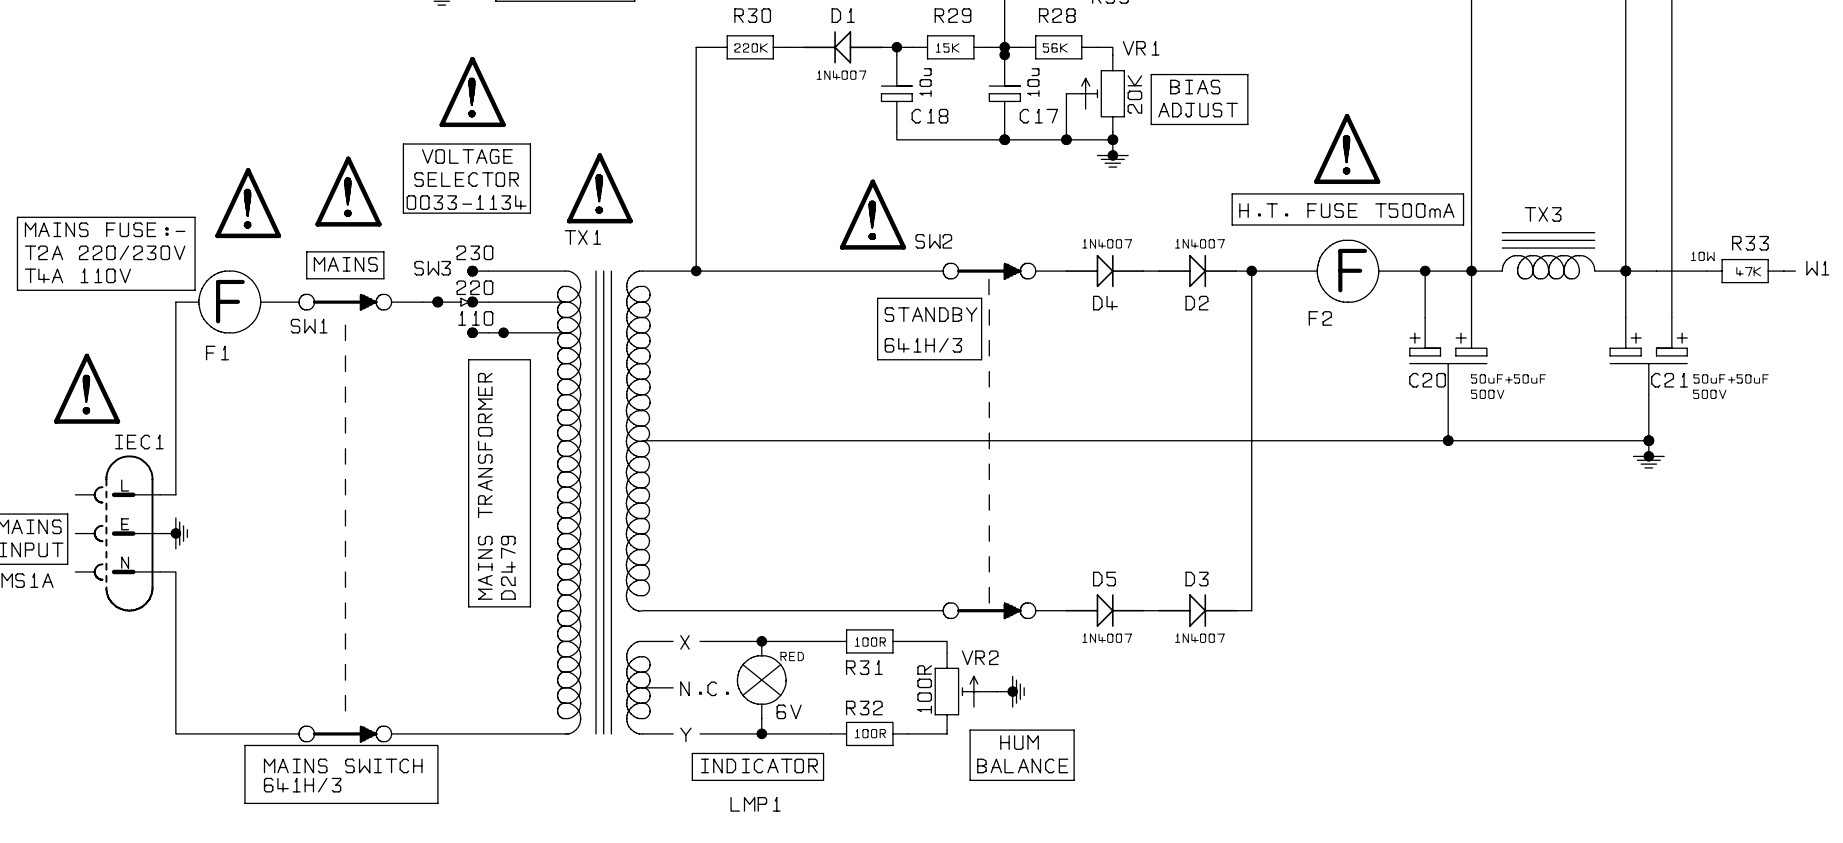

DWG.No. 1987-01-60-02

DRAWN M BALLINGER	DATE 5-3-02	4	2382	29-4-03
MODEL 1987X-01		3	2139	24-6-02
		2	2100	28-3-02
ISS	ECO NUMBER			DATE

TITLE CIRCUIT DIAG	ISS 4
DWG.No. 1987-01-60-02	