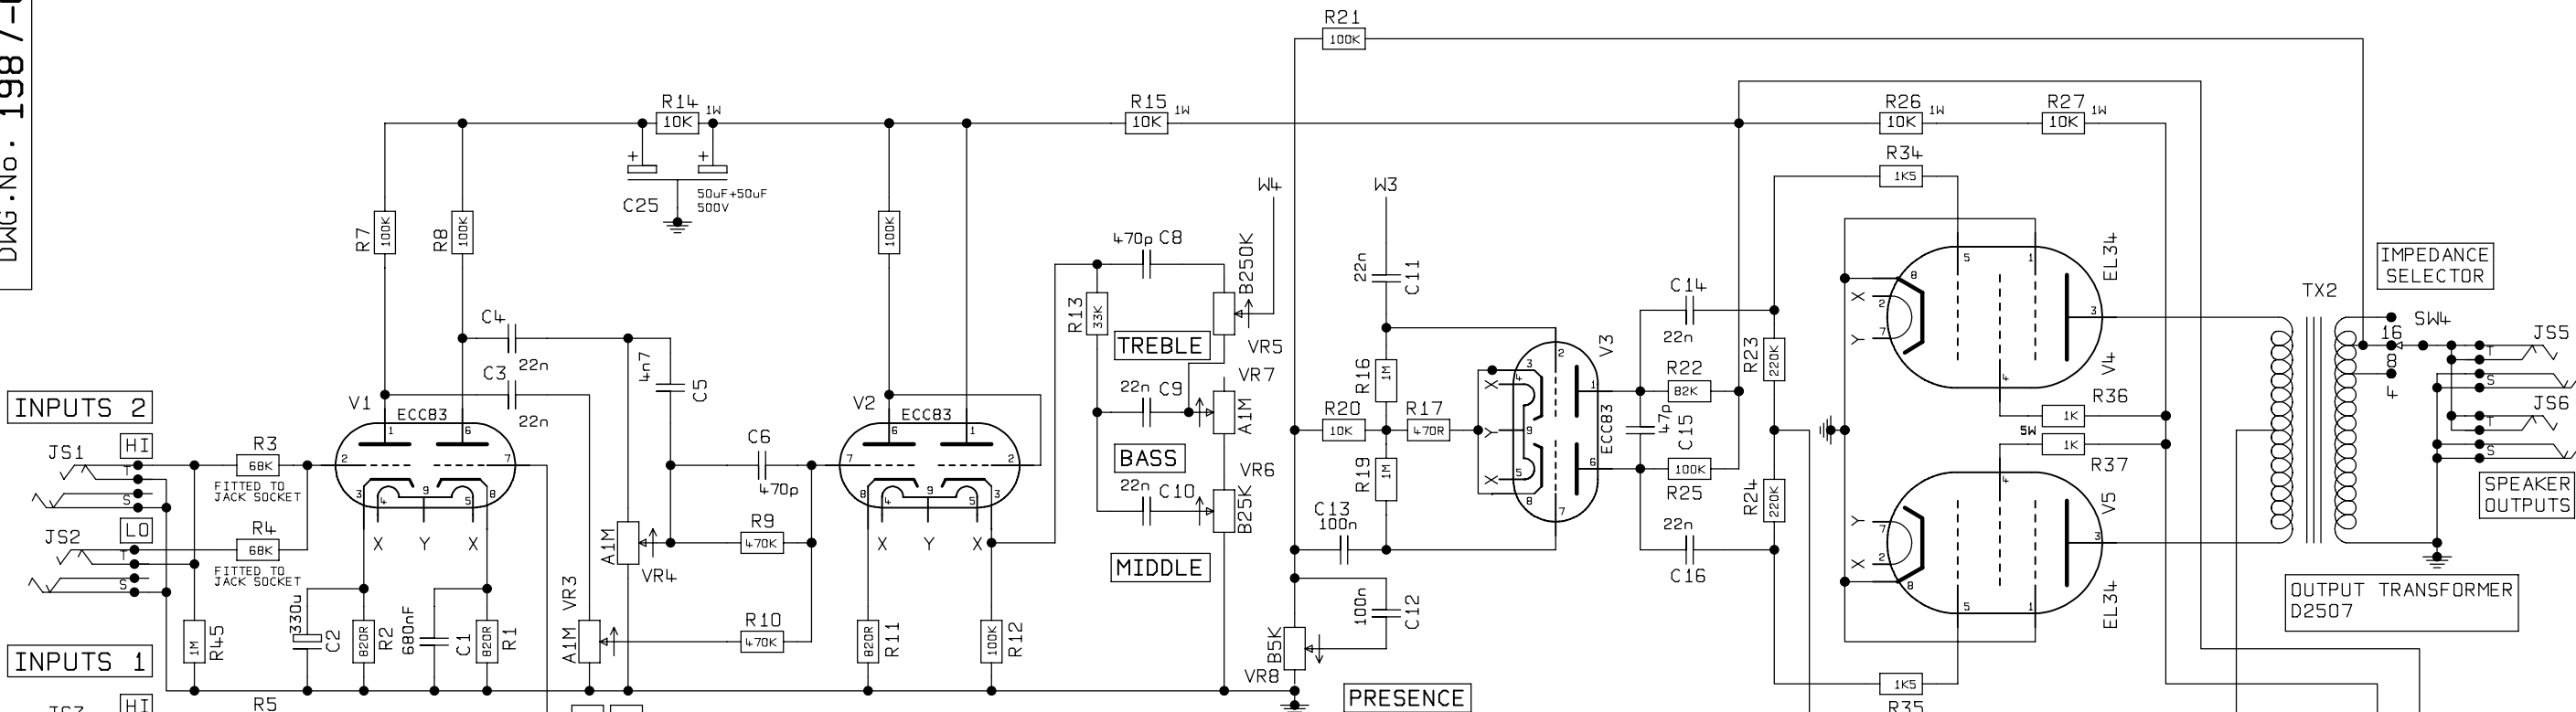

DWG.No. 1987-01-60-02

DRAWN M BALLINGER	DATE 5-3-02	4	2382	29-4-03
MODEL 1987X-01		3	2139	24-6-02
		2	2100	28-3-02
ISS	ECO NUMBER			DATE

TITLE CIRCUIT DIAG	ISS 4
DWG.No. 1987-01-60-02	