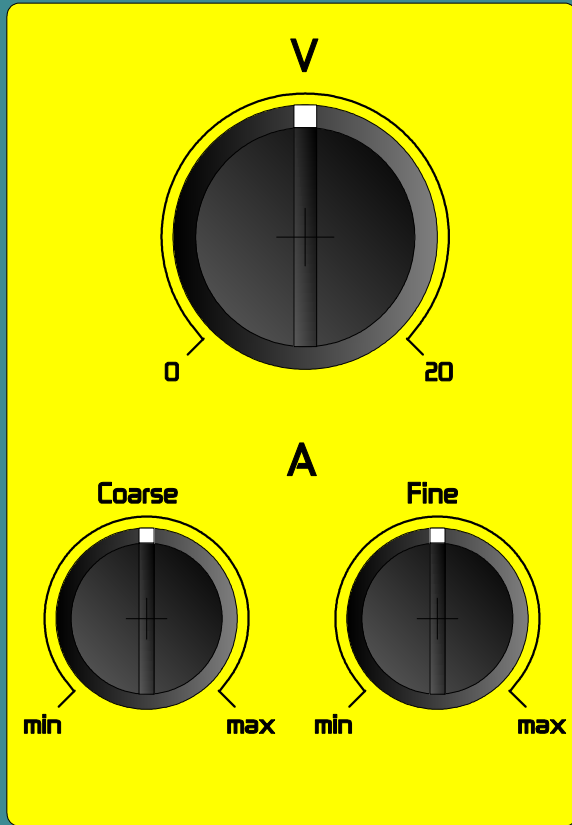

DC Power Supply
20V 2A

CV

CC

by mex