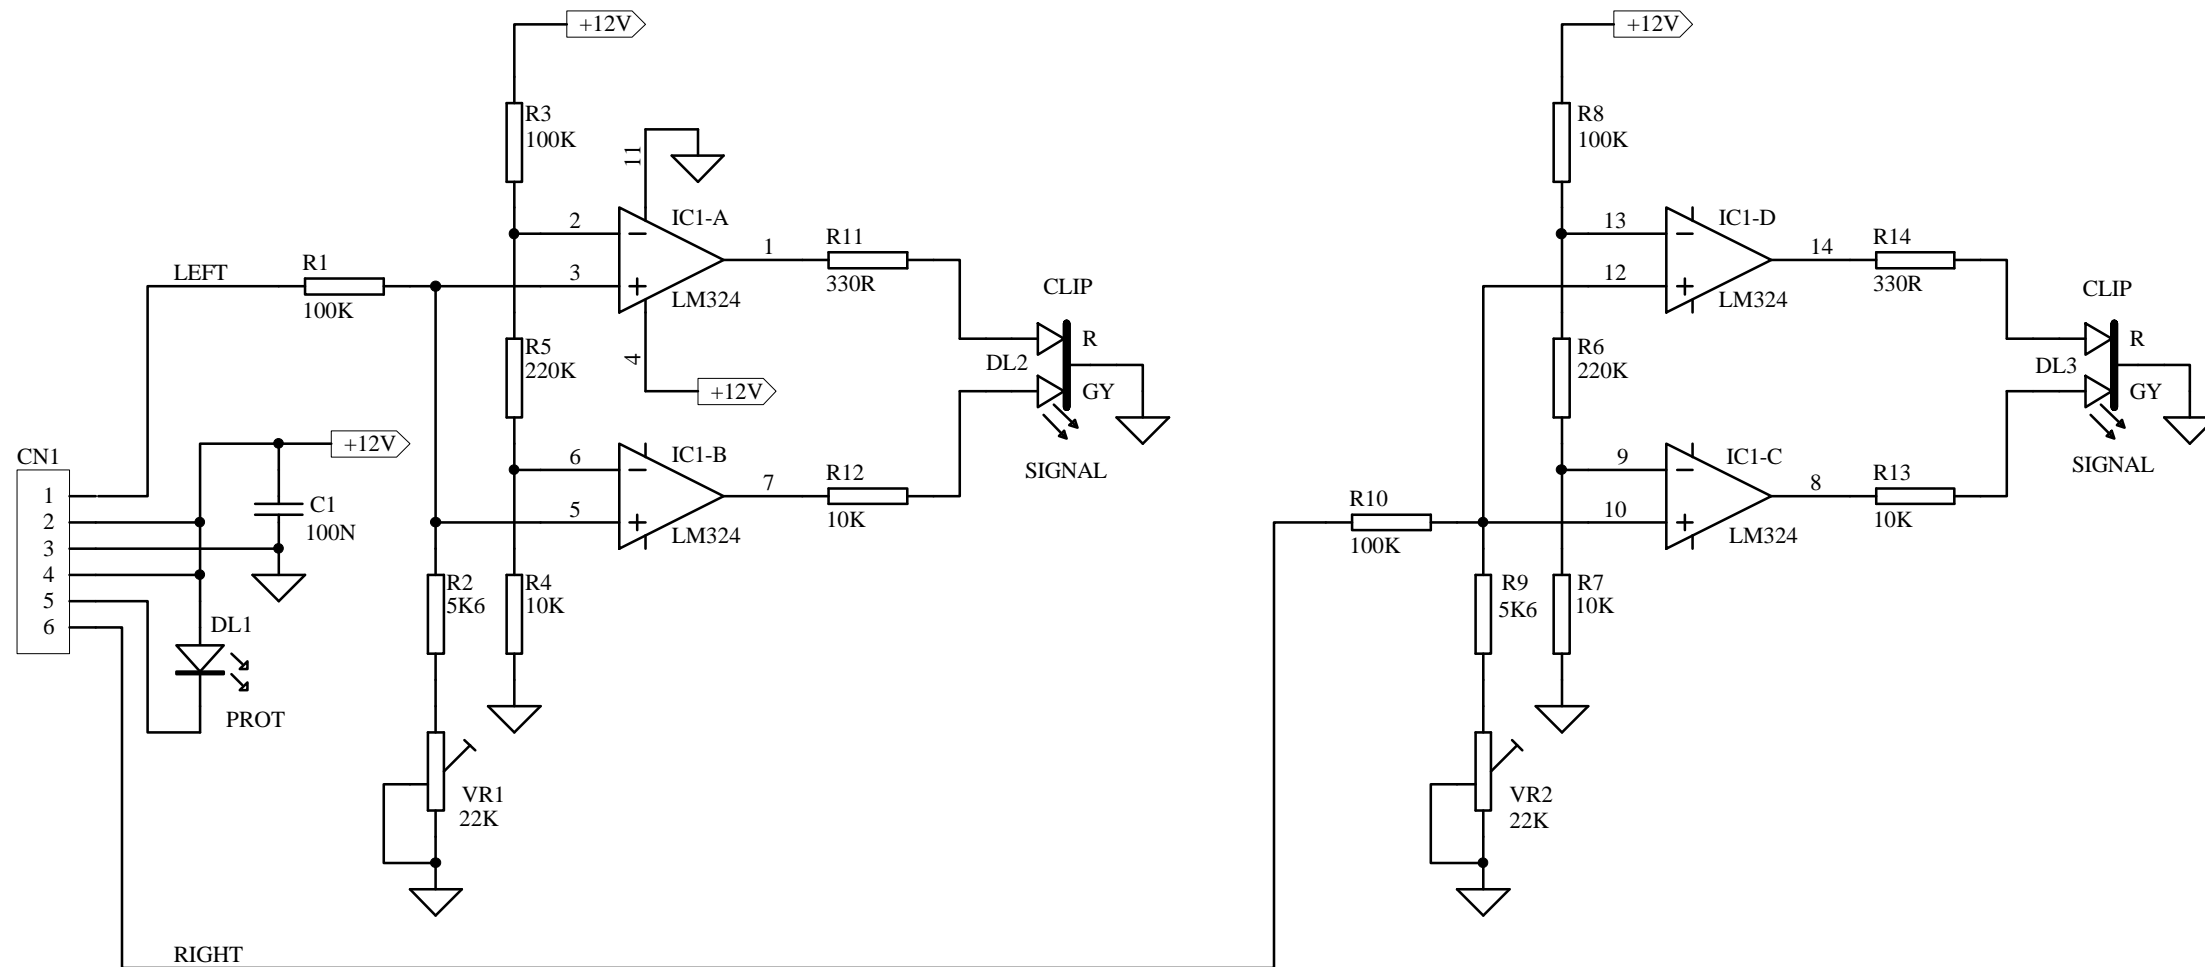

1

2

3

4

Title		
LED CONTROL PRL 1300/900/500		
Size	Number	Revision
A4		
Date:	23-May-2001	Sheet of
File:	A:\PRL1300-900-500.ddb	Drawn By: PROEL S.p.A.

1

2

3