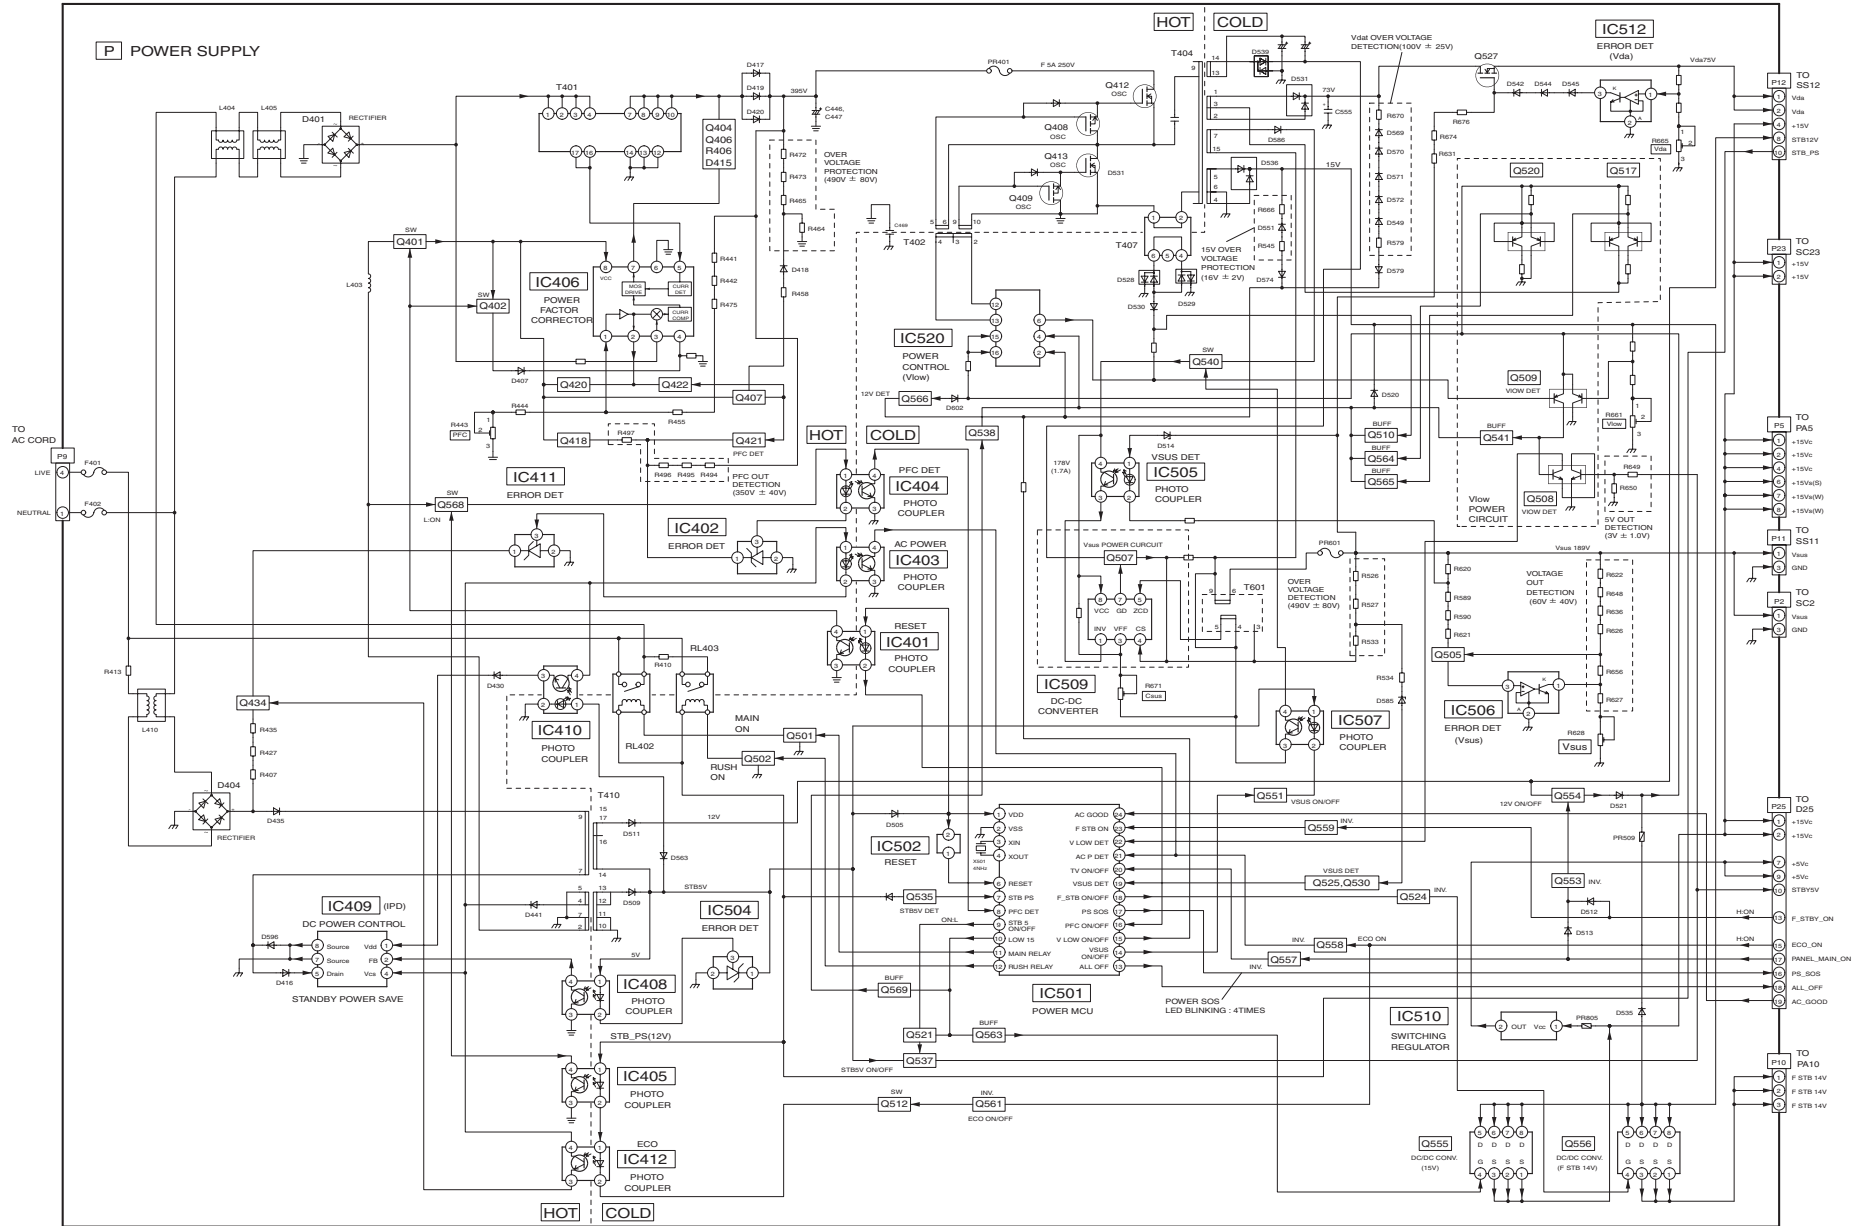

### 14.11. P-Board Block Diagram (42inch)

TH-42PV60E, TH-42PX60B  
P-Board Block Diagram

TH-42PV60E, TH-42PX60B  
P-Board Block Diagram