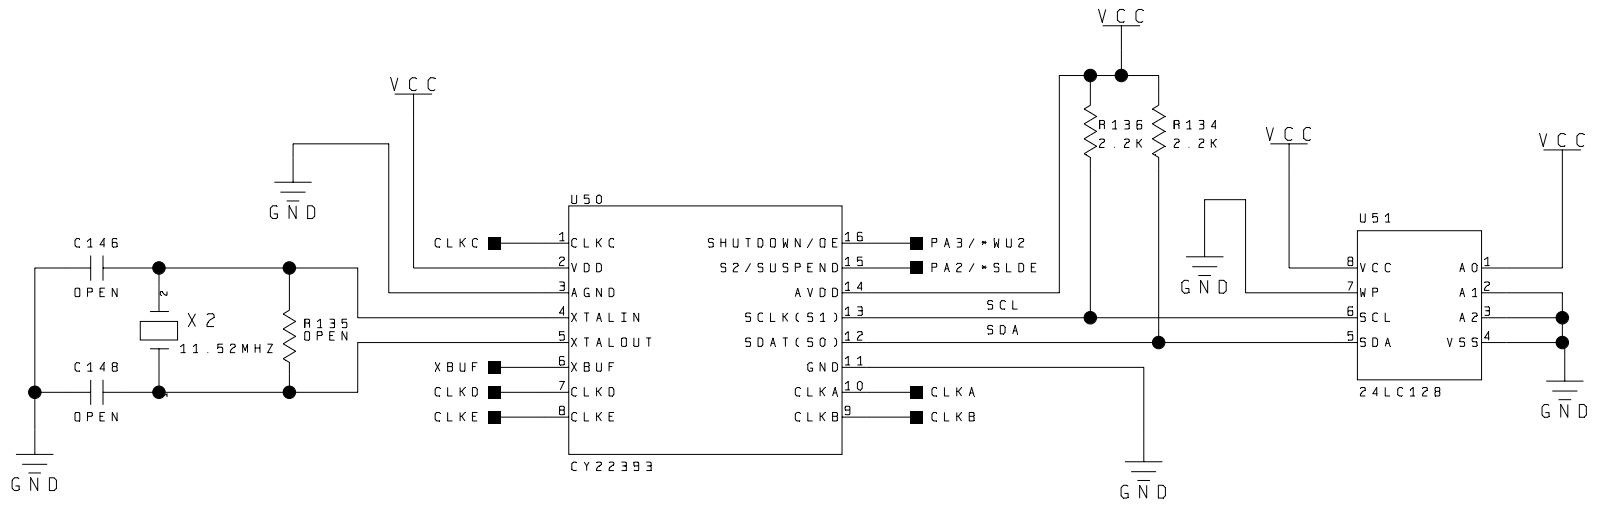

4 | 3 | 2 | 1

ESS Technology Inc.

TITLE
SABRE_8 2CH DEMO

SIZE B FILE NAME MAIN_BOARD REV 3.0

DRAWN BY TLS SCALE SHEET 5 of 10 2-5-2008_16:11

4 | 3 | 2 | 1