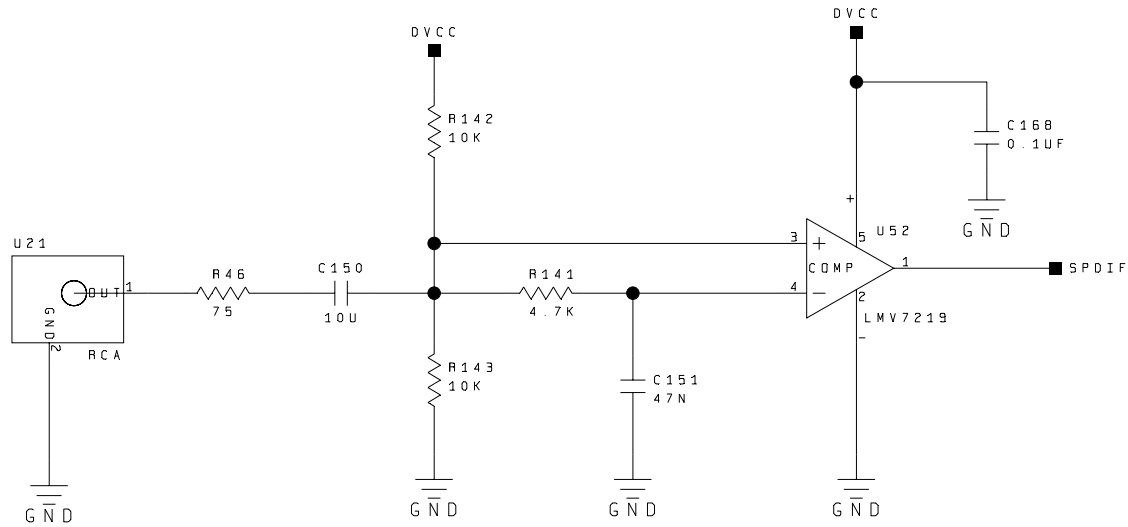

C142
0.1UF

GND

ESS Technology Inc.

TITLE
SABRE_8 2CH DEMO

SIZE B FILE NAME MAIN_BOARD REV 3.0

DRAWN BY TLS SCALE SHEET 7 of 10 2-5-2008_16:11

SPDIF INPUT

DIGITAL 1.2V