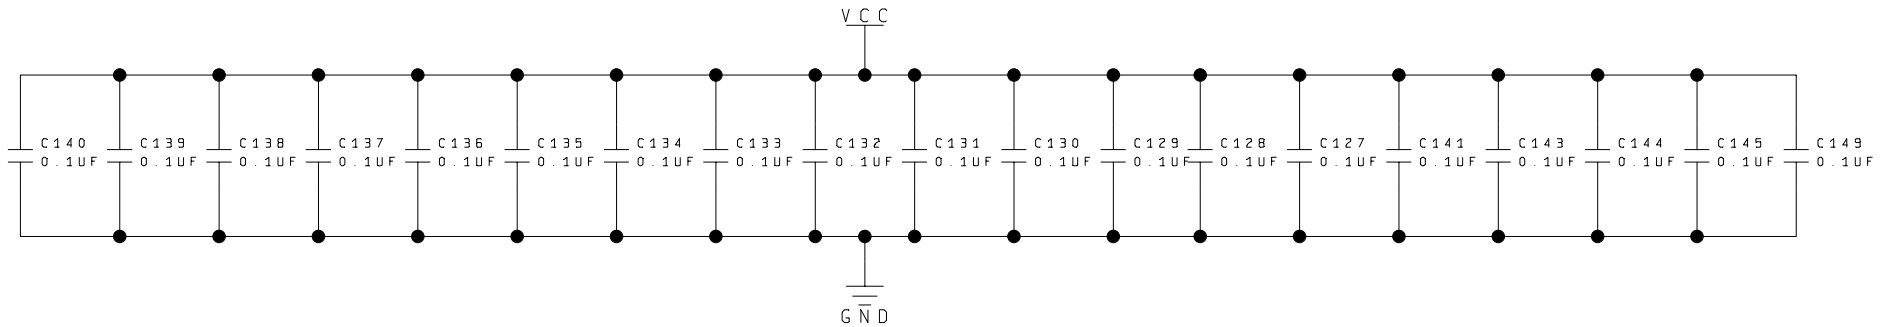

ESS Technology Inc.

TITLE

SABRE_8 2CH DEMO

SIZE	FILE NAME	REV
B	MAIN_BOARD	3.0

DRAWN BY TLS SCALE SHEET 10 of 10 2-7-2008_10:27