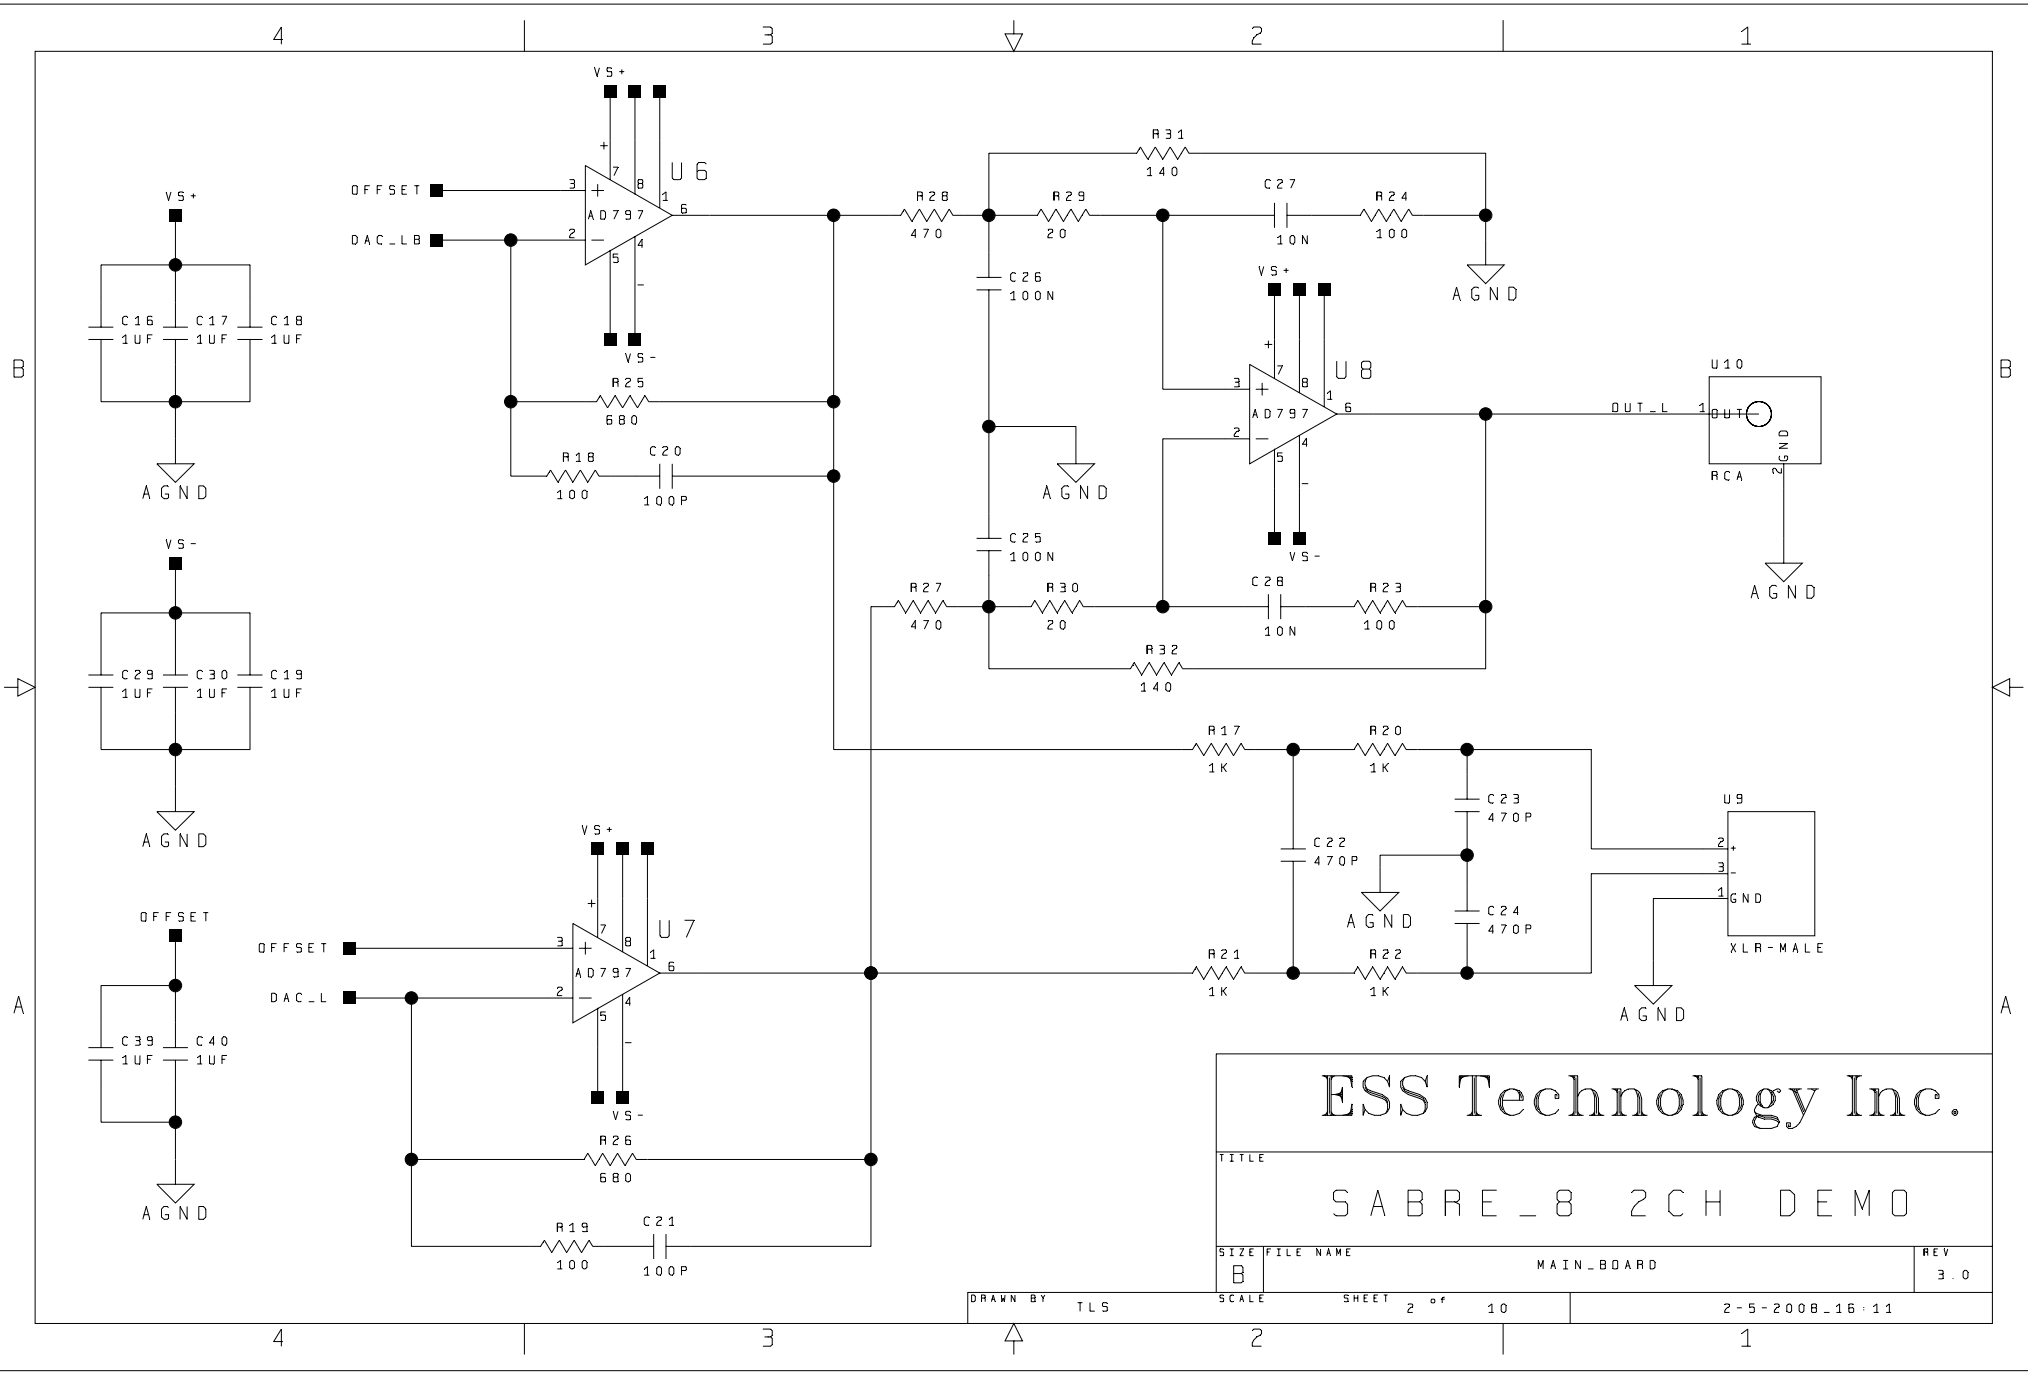

ESS Technology Inc.

TITLE
SABRE_8 2CH DEMO

SIZE FILE NAME MAIN_BOARD REV
B

DRAWN BY TLS SCALE SHEET 1 of 10 2-7-2008_10:16

ESS Technology Inc.

TITLE
SABRE_8 2CH DEMO

SIZE B FILE NAME MAIN_BOARD REV 3.0

DRAWN BY T L S SCALE SHEET 2 of 10 2-5-2008_16:11