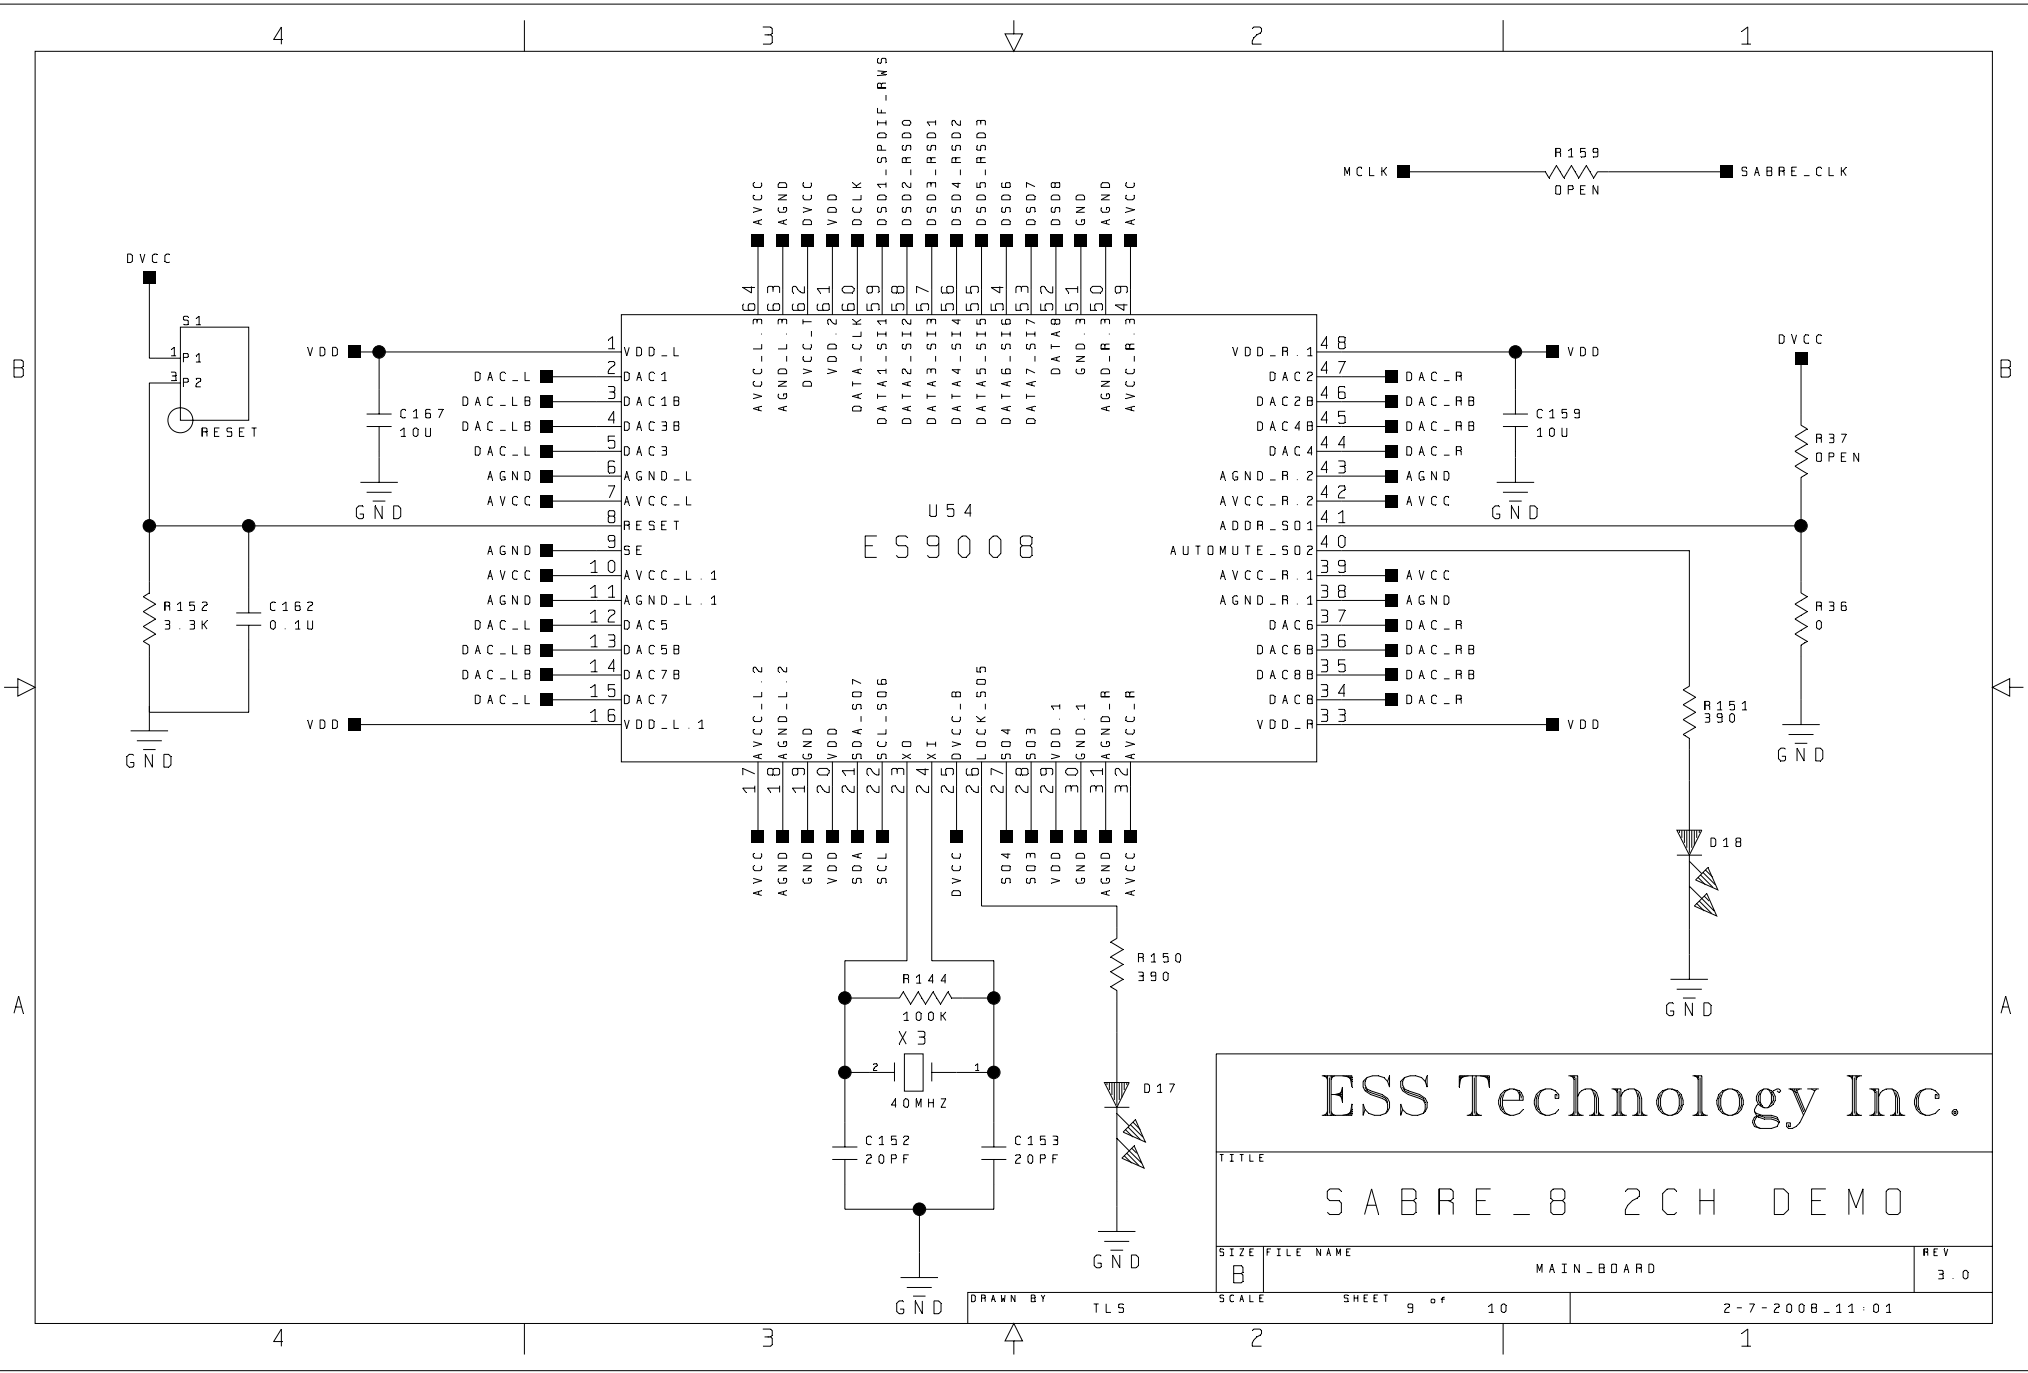

ESS Technology Inc.

SABRE_8 2CH DEMO

TITLE	SABRE_8 2CH DEMO		REV	3.0
SIZE	FILE NAME	MAIN_BOARD		
B	SCALE	SHEET 9 of 10	2-7-2008_11-01	

DRAWN BY TLS