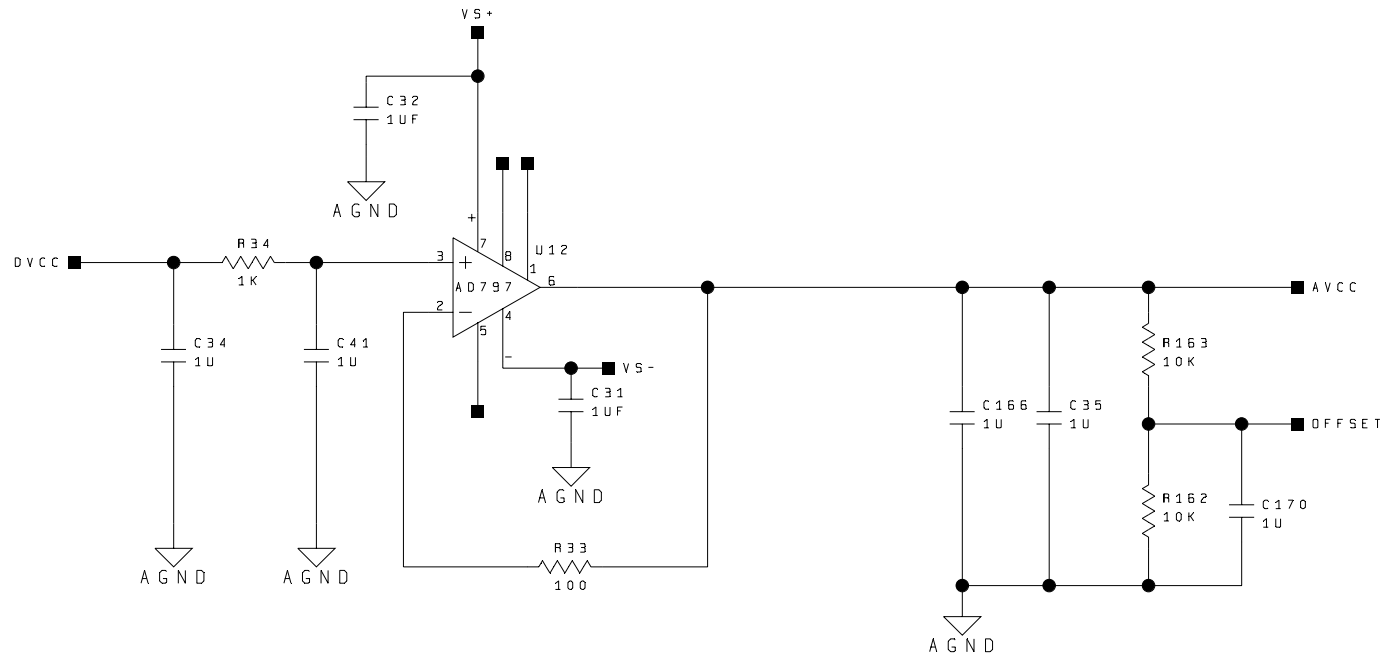

ESS Technology Inc.

TITLE
SABRE_8 2CH DEMO

SIZE FILE NAME MAIN_BOARD REV
B

DRAWN BY TLS SCALE SHEET 1 of 10 2-7-2008_10:16

ESS Technology Inc.

TITLE
SABRE_8 2CH DEMO

SIZE B FILE NAME MAIN_BOARD REV 3.0

DRAWN BY T L S SCALE SHEET 2 of 10 2-5-2008_16:11

AVCC BUFFER

ESS Technology Inc.

TITLE
SABRE_8 2CH DEMO

SIZE B	FILE NAME MAIN_BOARD	REV 3.0
-----------	-------------------------	------------

DRAWN BY TLS	SCALE	SHEET 3 of 10	2-5-2008-16:11
-----------------	-------	------------------	----------------