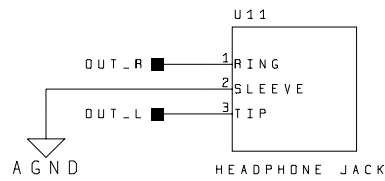

ESS Technology Inc.

TITLE

SABRE_8 2CH DEMO

SIZE	FILE NAME	REV
B	MAIN_BOARD	3.0

DRAWN BY TLS SCALE SHEET 10 of 10 2-7-2008_10:27