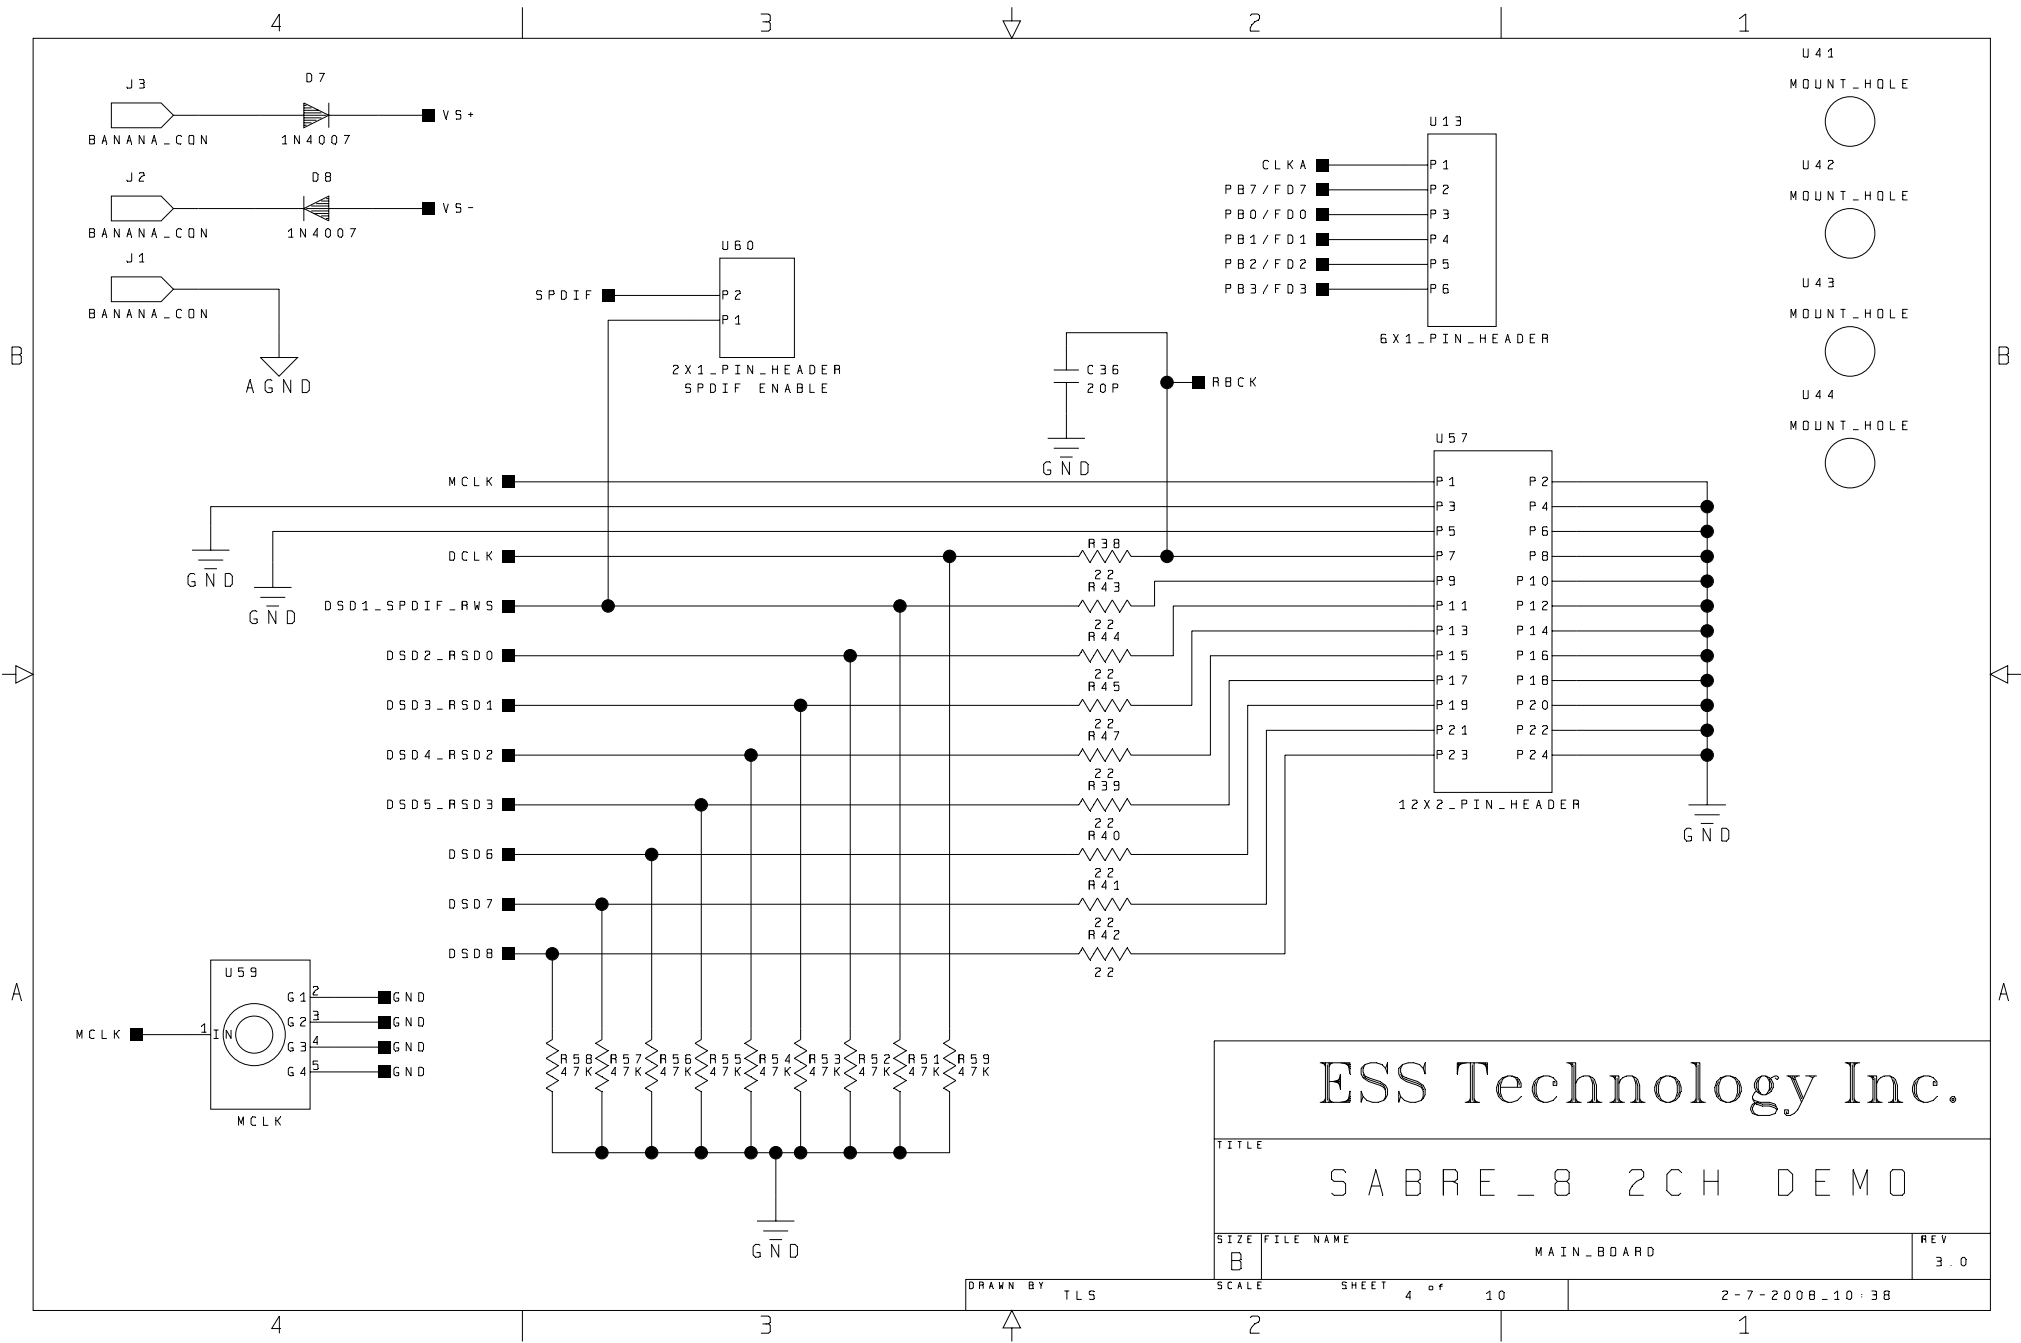

AVCC BUFFER

ESS Technology Inc.

TITLE
SABRE_8 2CH DEMO

SIZE B	FILE NAME MAIN_BOARD	REV 3.0
-----------	-------------------------	------------

DRAWN BY TLS	SCALE	SHEET 3 of 10	2-5-2008-16:11
-----------------	-------	------------------	----------------