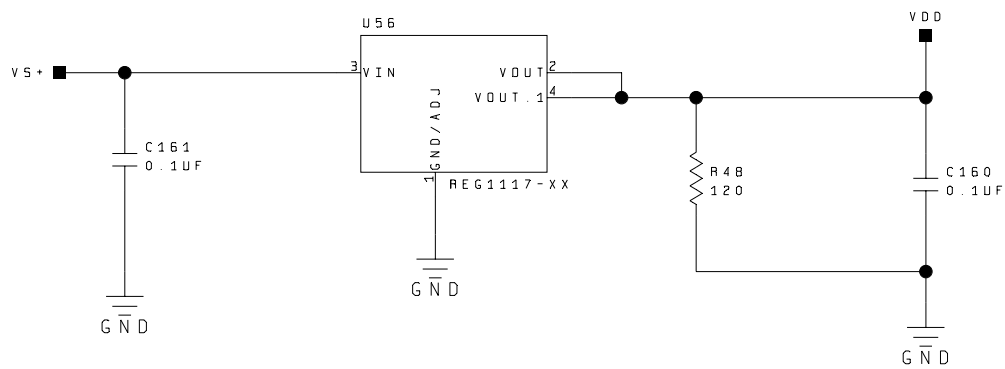

C142
0.1UF

GND

ESS Technology Inc.

TITLE
SABRE_8 2CH DEMO

SIZE B FILE NAME MAIN_BOARD REV 3.0

DRAWN BY TLS SCALE SHEET 7 of 10 2-5-2008_16:11

SPDIF INPUT

DIGITAL 1.2V