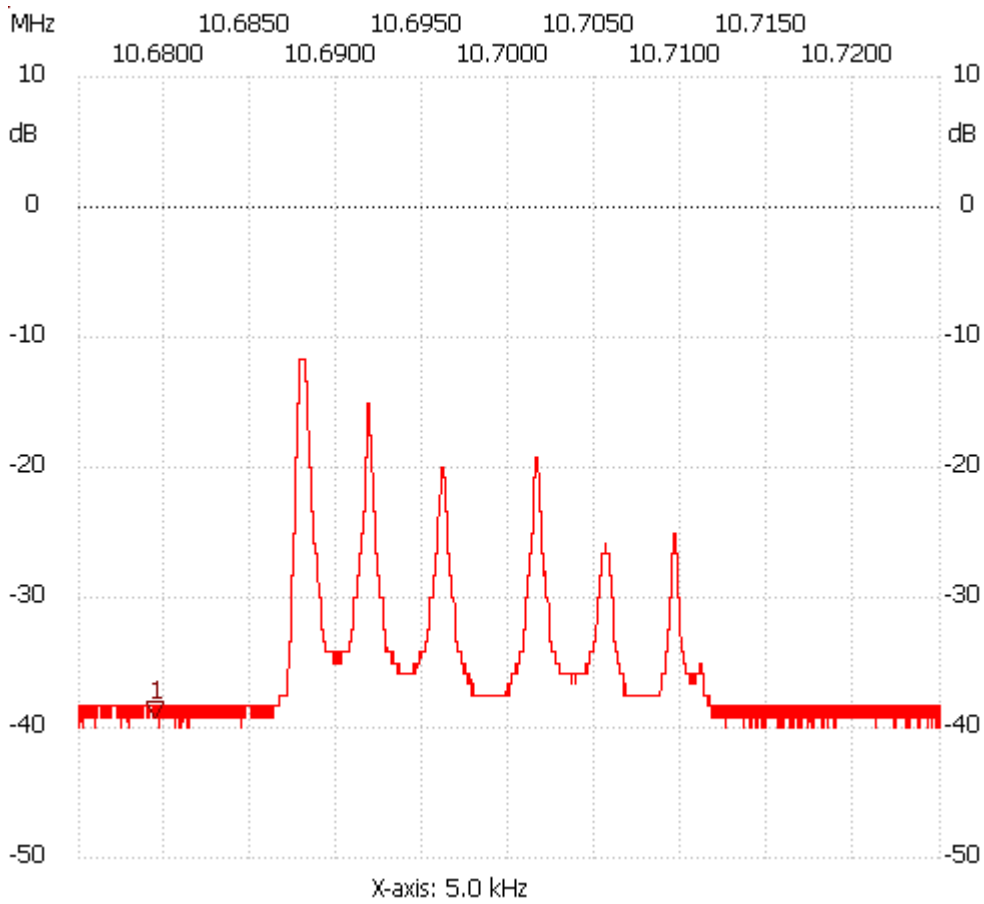

Startfreq: 10.675000 MHz; Stopfreq: 10.724990 MHz; Stepwidth: 0.005 kHz

Samples: 9999; Interrupt: 0 uS

;no_label

Cursor 1:

10.679460 MHz

Channel 1: -39.17dB

Channel 1

max :-11.67dB 10.687770MHz

min :-40.00dB 10.675055MHz