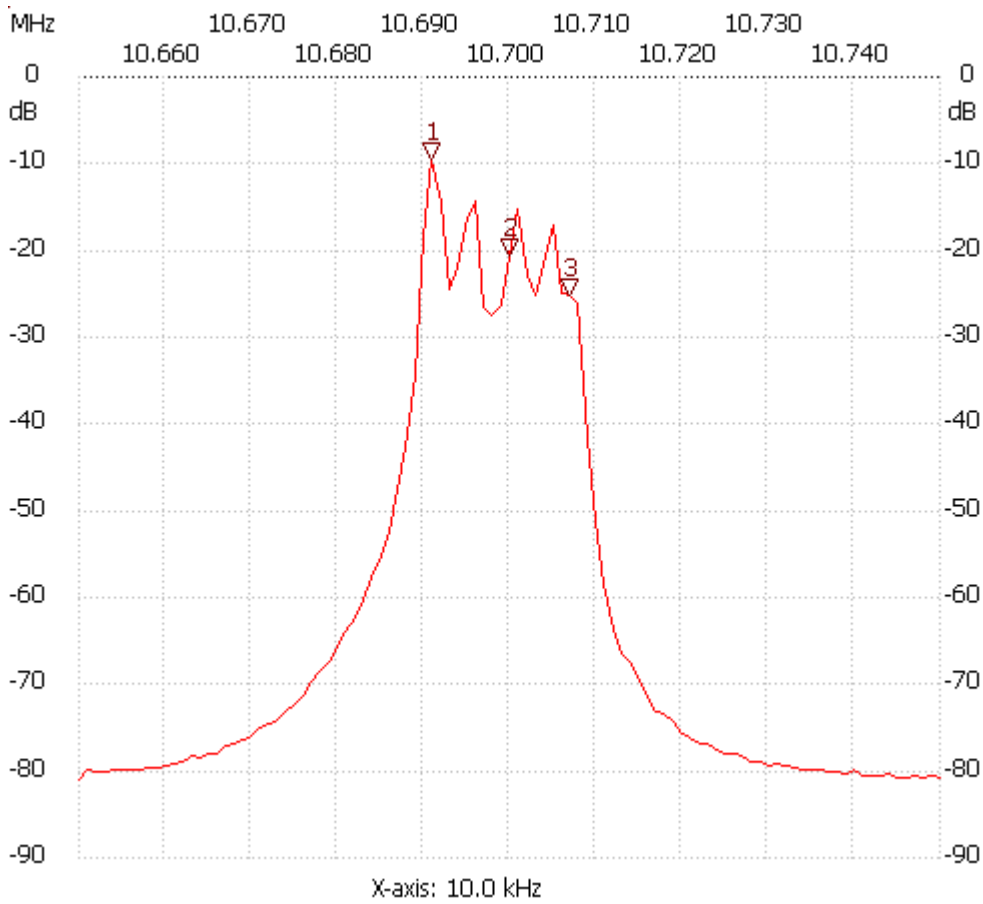

Startfreq: 10.650000 MHz; Stopfreq: 10.750000 MHz; Stepwidth: 1.000 kHz

Samples: 101; Interrupt: 0 uS

;10.7MHz-es quartz szuro FM

Cursor 1:

10.691000 MHz

Channel 1: -9.46dB

Cursor 2:

10.700000 MHz

Channel 1: -20.58dB

Cursor 3:

10.707000 MHz

Channel 1: -25.22dB

Channel 1

max :-9.46dB 10.691000MHz

min :-81.04dB 10.650000MHz