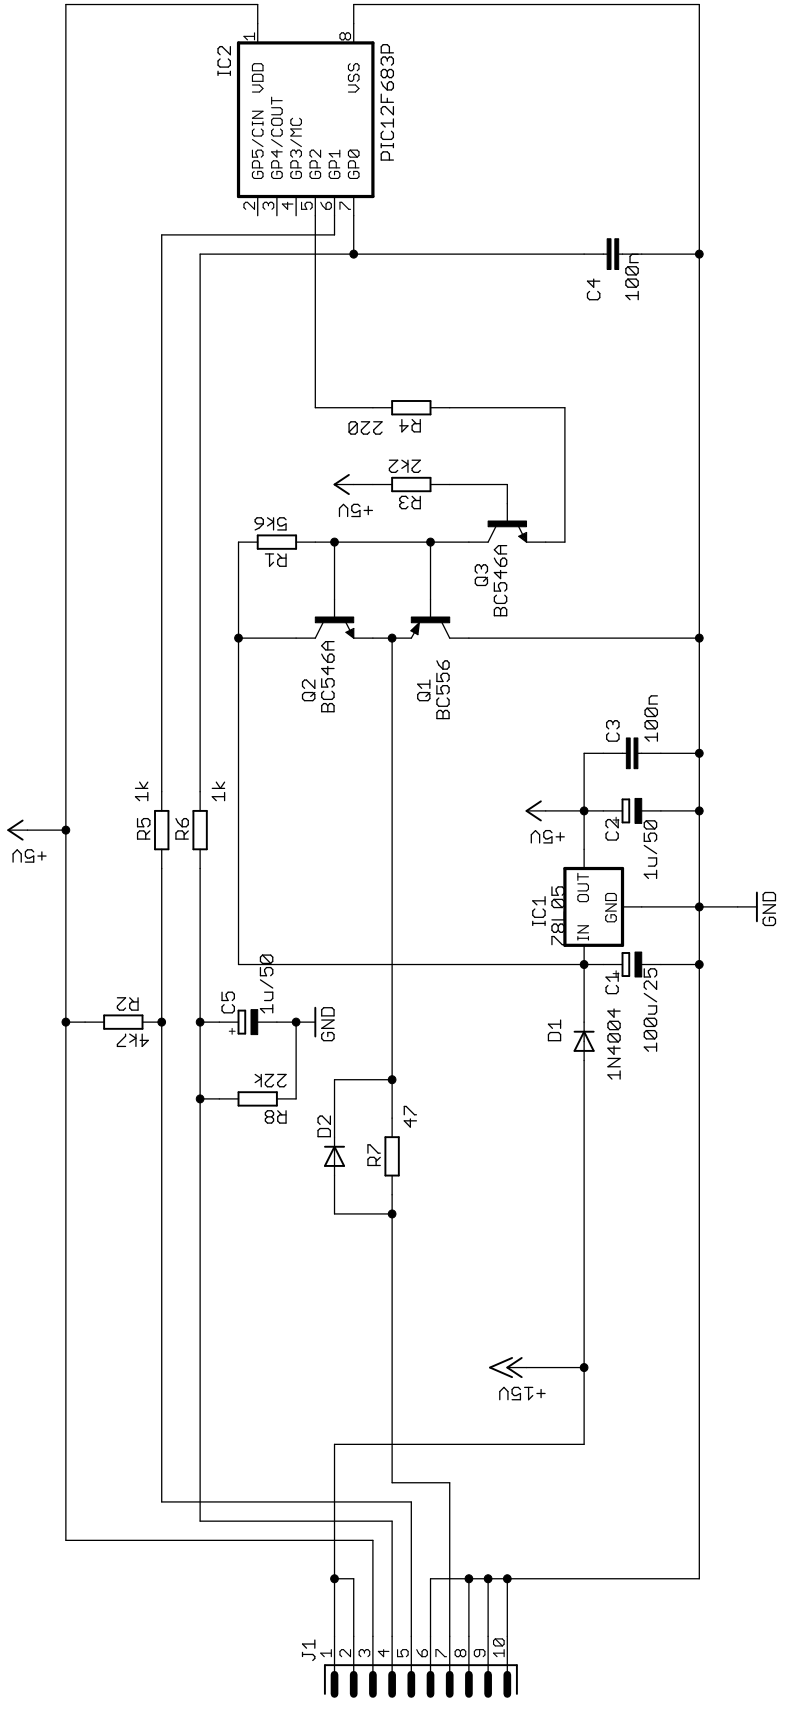

# DV Electronics

TITLE: durowir230

Document Number: Duropor Wiring

REV:

Date: 05/05/2012 10:06:08 a.m.

Sheet: 1/1

<b>DV Electronics</b>	
TITLE: duroPwMs	
Document Number:	Duropor PWM Controller
Date: 22/05/2010 01:43:20 p.m.	REV: 1/1
Sheet: 1/1	