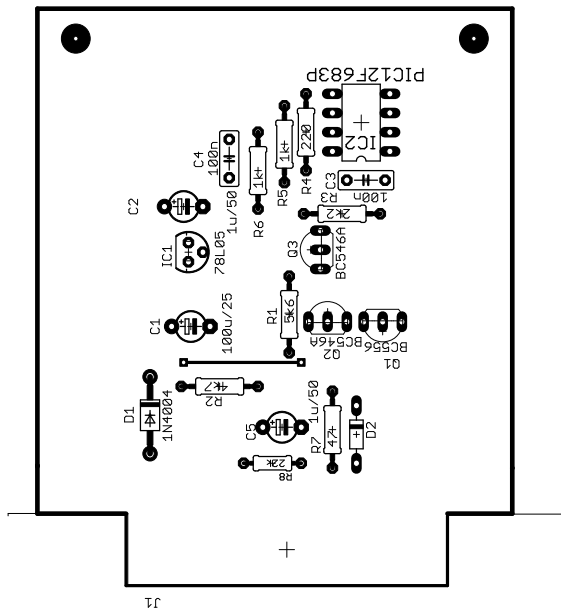

# DV Electronics

TITLE: durowir230

Document Number: Duropor Wiring

REV:

Date: 05/05/2012 10:06:08 a.m.

Sheet: 1/1

<b>DV Electronics</b>	
TITLE: duroPwMs	
Document Number:	Duropor PWM Controller
Date: 22/05/2010 01:43:20 p.m.	REV: 1/1
Sheet: 1/1	