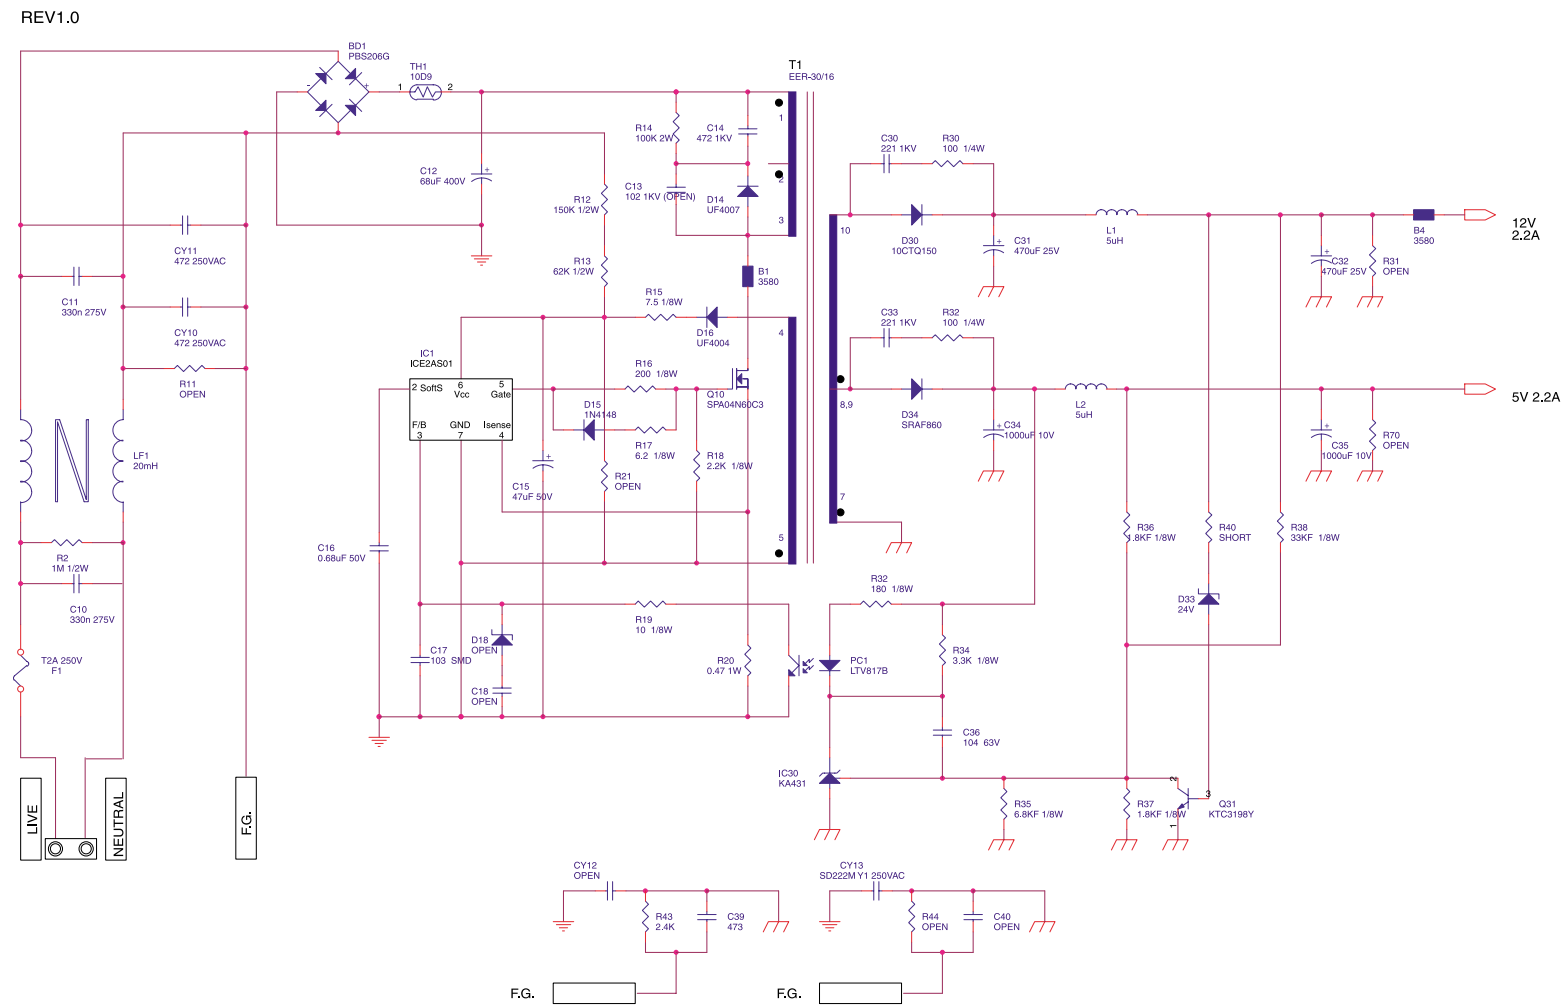

11-3-2 Combo Power

Title	IPHS4L19	
Size	Document Number	Rev
A3	<Doc>	1.0
Date	Wednesday, March 26, 2003	Sheet 1 of 1