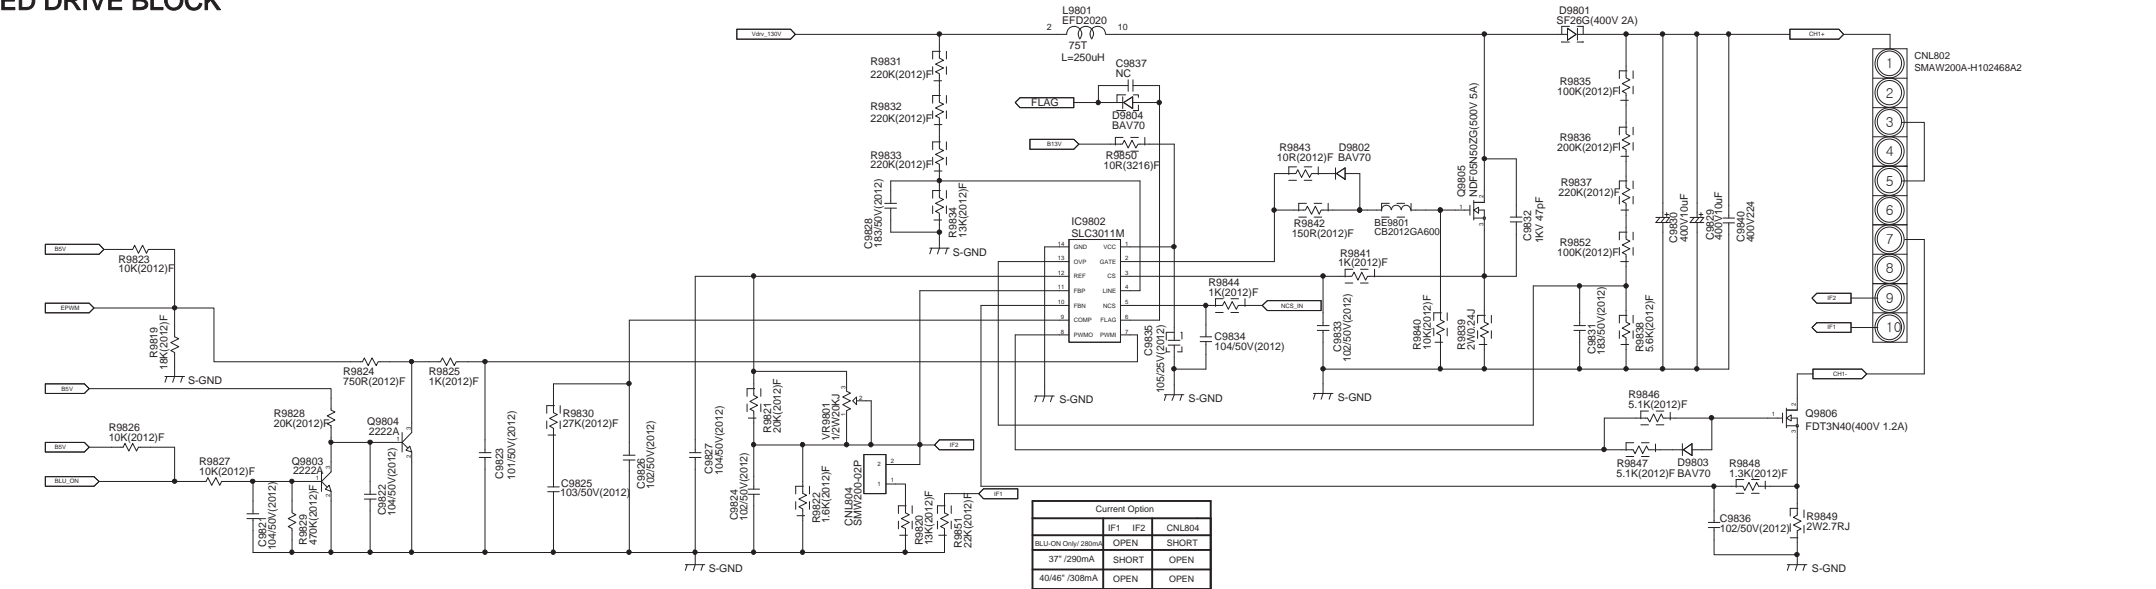

Comply with the threshold of substances which are specified in OQA_2049

NOTE PL & 회로기 & 실물 & BOM 4점 정합확을 보증함
NC : No Connection

	USER PD46A0_POWER	DATE 2011-01-18
	MODEL NAME PD46A0_BDY	SCALE A3
	PDM NUMBER BN44-0042B	REVISION R.D
		CHECKED APPROVED

MULTI BLOCK

LED DRIVE BLOCK

Current Option			
	IF1	IF2	CNL804
BLU-ON Only/280mA	OPEN	SHORT	
37°/290mA	SHORT	OPEN	
4046°/308mA	OPEN	OPEN	

NOTE
PL & 회로도 및 실물 & BOM 4점 정확함을 보증함
NC : No Connection

Comply with the threshold of substances which are specified in OQA_2049