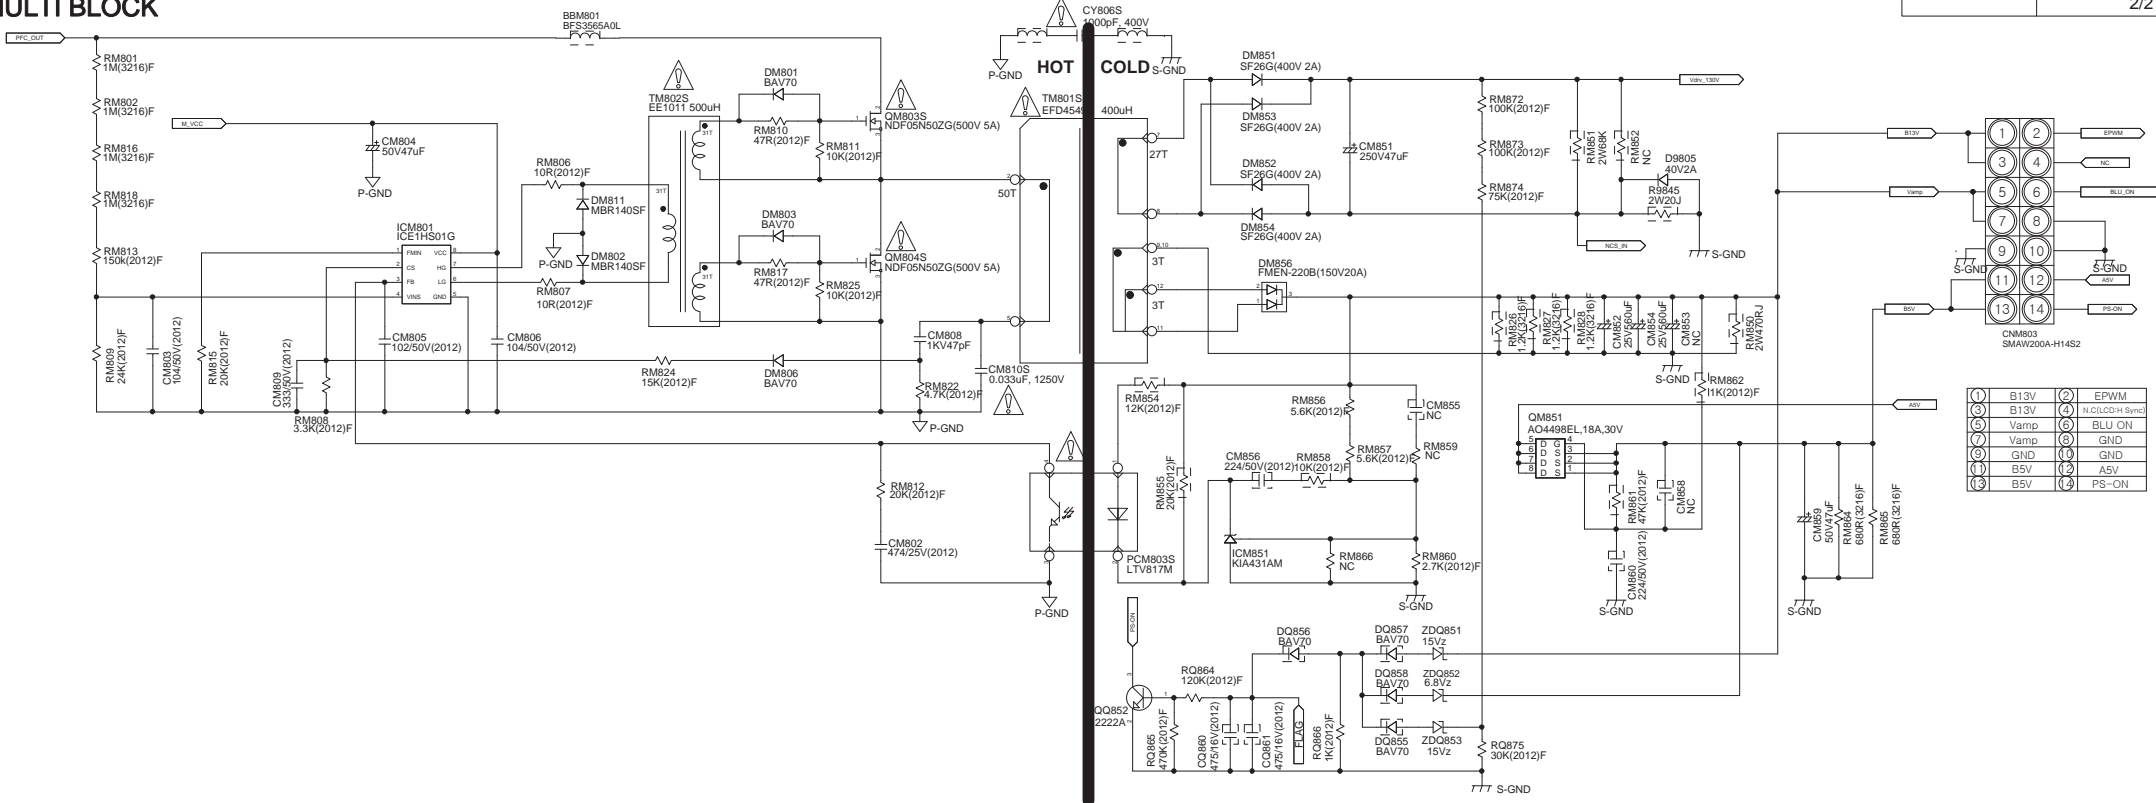

Comply with the threshold of substances which are specified in OQA_2049

NOTE PL & 회로기 & 실물 & BOM 4점 정합확을 보증함
NC : No Connection

	USER PD46A0_POWER	DATE 2011-01-18
	MODEL NAME PD46A0_BDY	SCALE A3
	PDM NUMBER BN44-0042B	REVISION R.D
		CHECKED APPROVED

MULTI BLOCK

LED DRIVE BLOCK

Current Option			
	IF1	IF2	CNL804
BLU-ON Only/280mA	OPEN	SHORT	
37°/290mA	SHORT	OPEN	
4046°/308mA	OPEN	OPEN	

NOTE
PL & 회로도 및 실물 & BOM 4점 정확함을 보증함
NC : No Connection

Comply with the threshold of substances which are specified in OQA_2049