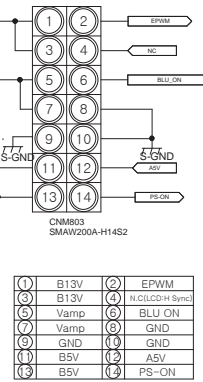

Comply with the threshold of substances which are specified in OQA_2049

NOTE PL & 회로기 & 실물 & BOM 4점 정합확을 보증함
NC : No Connection

	USER PD46A0_POWER	DATE 2011-01-18
	MODEL NAME PD46A0_BDY	SCALE A3
	PDM NUMBER BN44-0042B	REVISION R.D
		CHECKED APPROVED

MULTI BLOCK

LED DRIVE BLOCK

Current Option			
	IF1	IF2	CNL804
BLU-ON Only/280mA	OPEN	SHORT	
37°/290mA	SHORT	OPEN	
4046°/308mA	OPEN	OPEN	

NOTE
PL & 회로도 및 실물 & BOM 4점 정확함을 보증함
NC : No Connection

Comply with the threshold of substances which are specified in OQA_2049

USER PD46A0_MULTI_DRIVE	DATE 2011-02-23
MODEL NAME PD46A0_BDY	SCALE A3
PDM NUMBER BN44-0042B	REVISION R.D
	CHECKED
	APPROVED