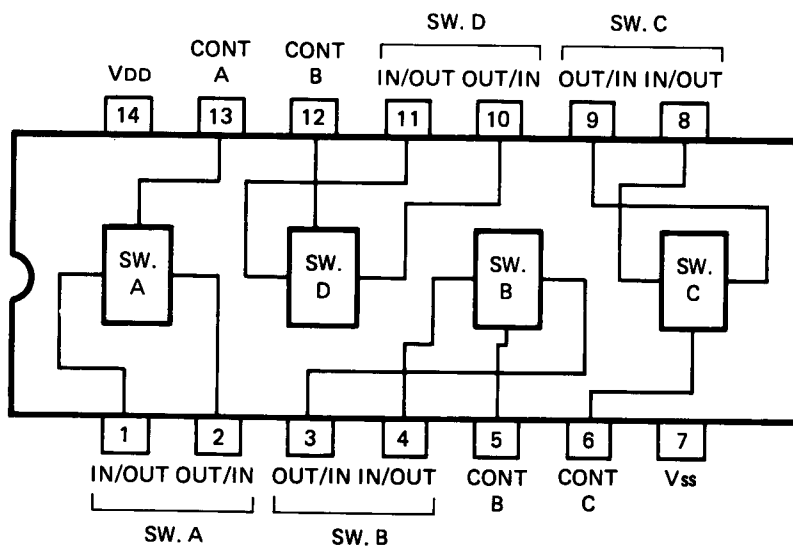

INTEGRATED CIRCUIT BLOCK DIAGRAM

FUNCTION ANALOG SWITCH IC LC 7815 H

TAPE INPUT ANALOG SWITCH IC LC 4066 B

SCHEMATIC DIAGRAM