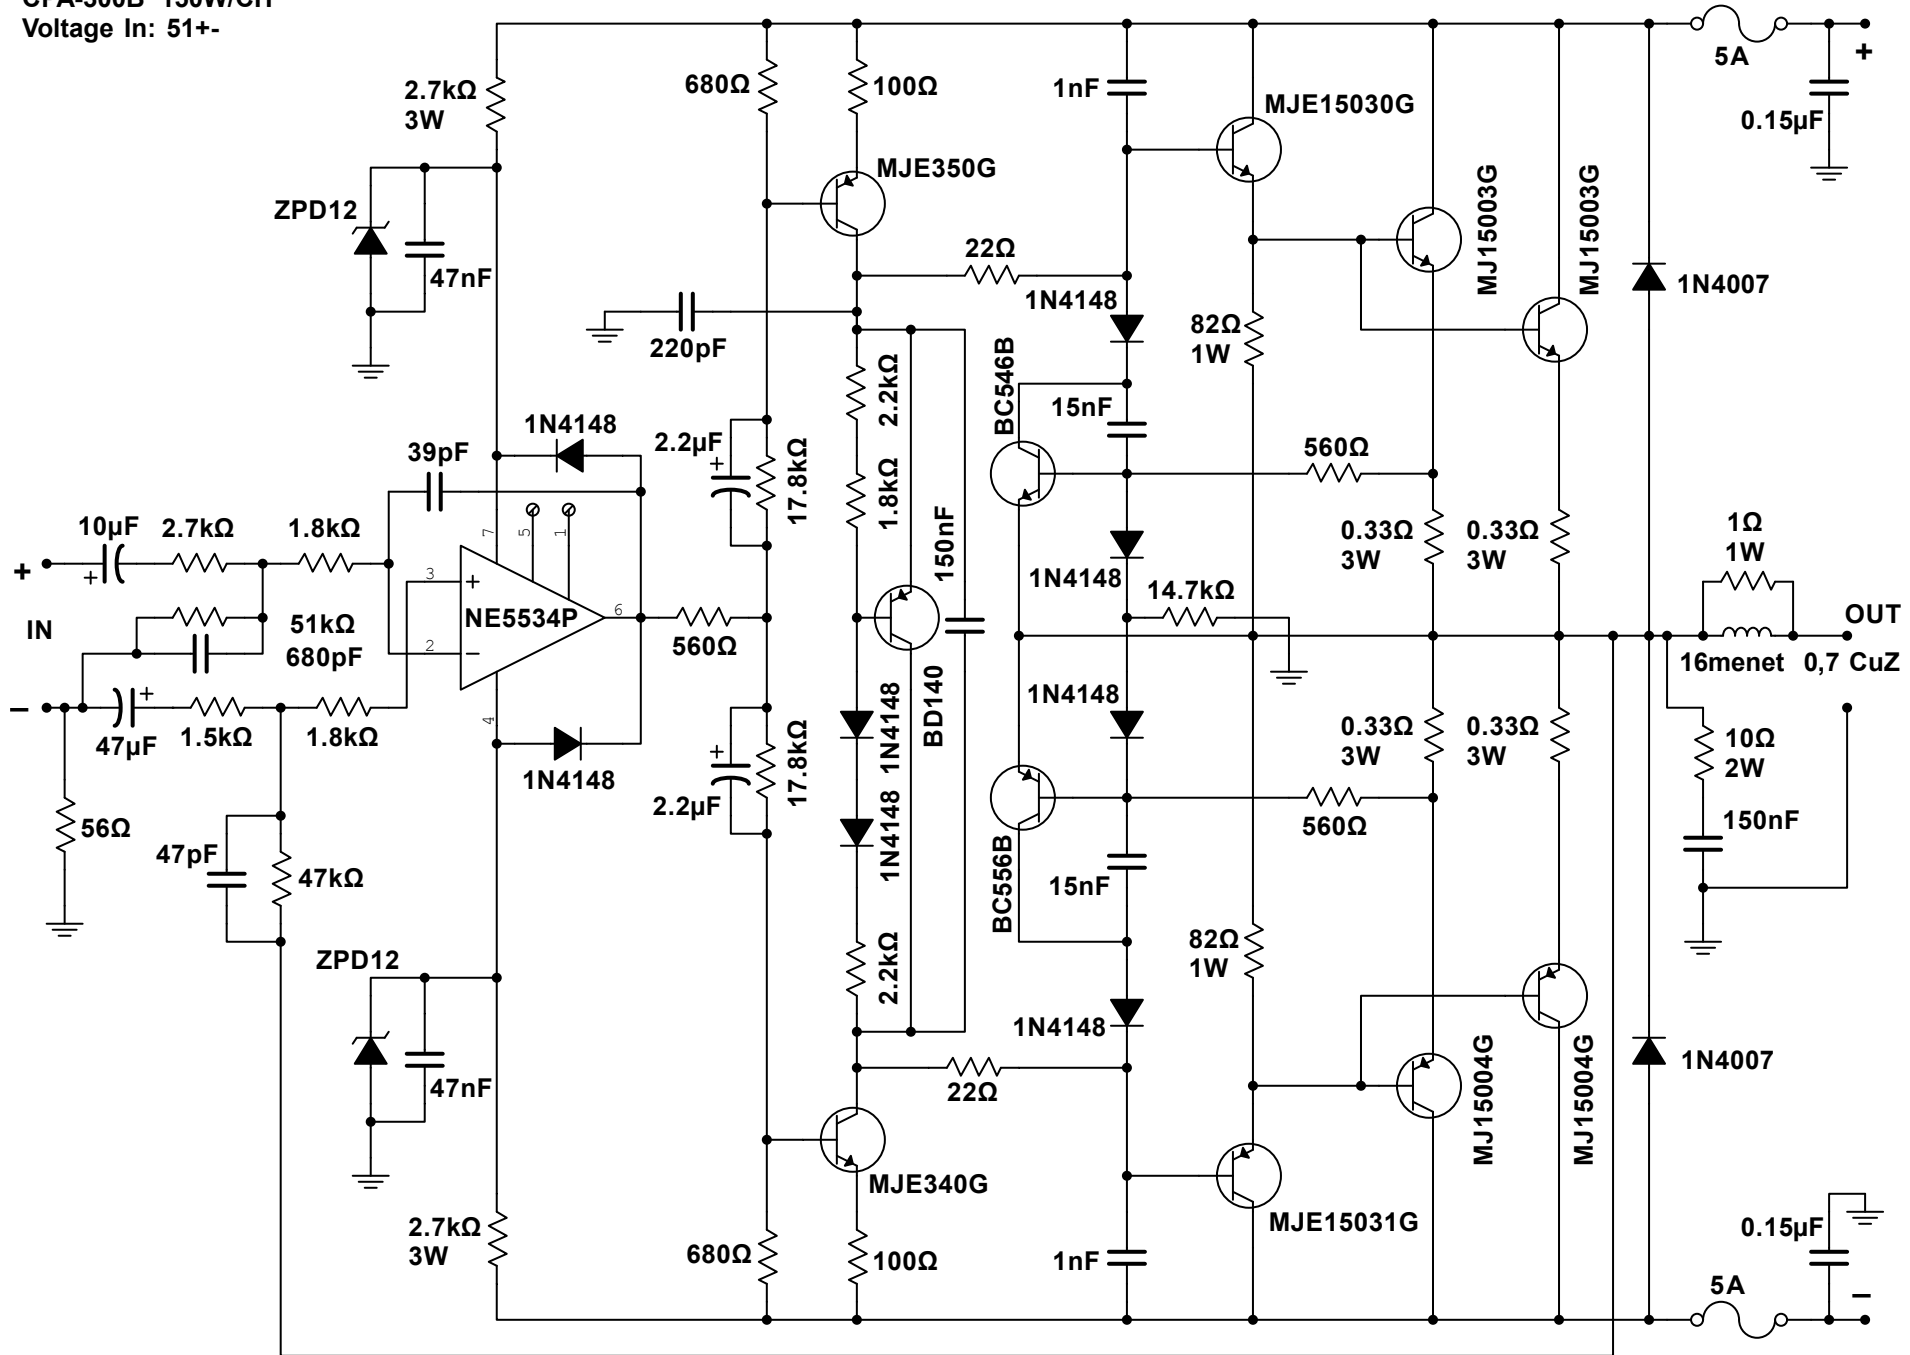

CPA-300B 150W/CH
Voltage In: 51+-

Created by: JOKER