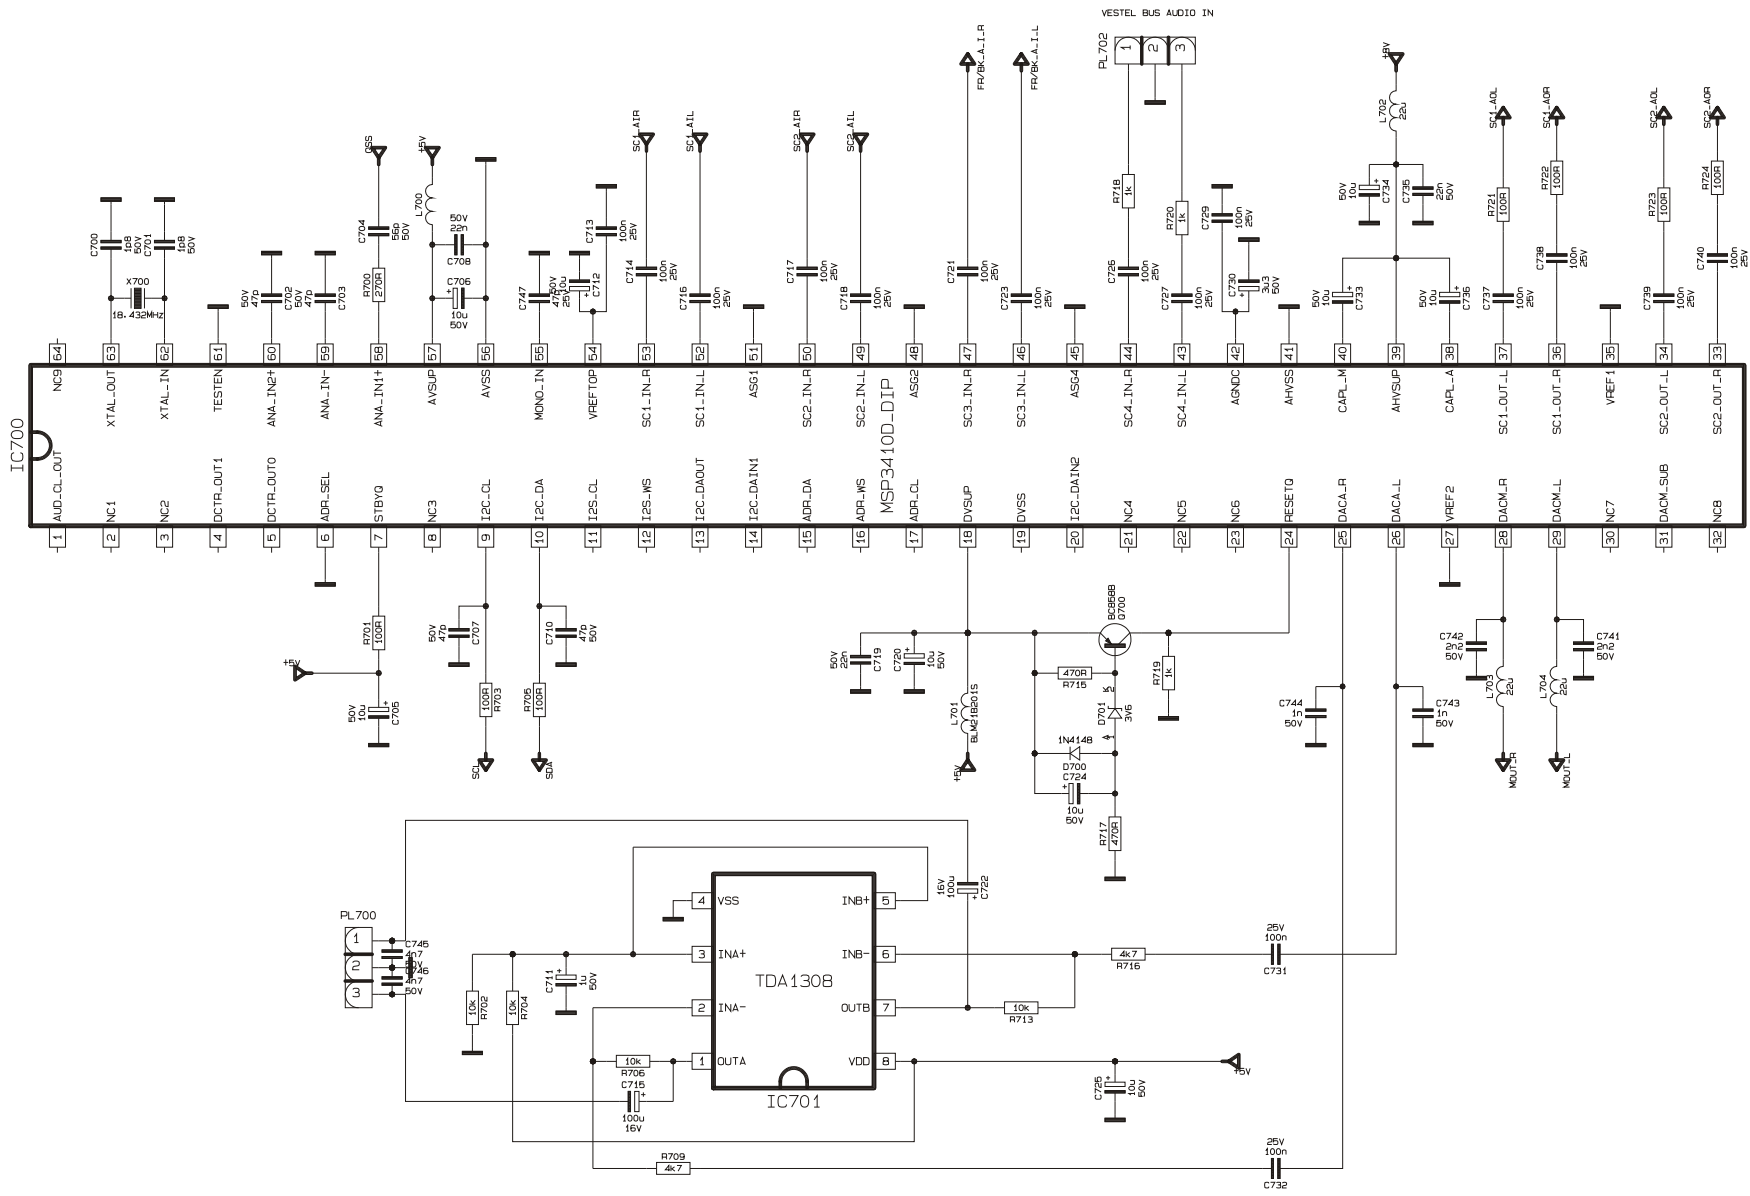

MAIN BOARD	11AK30
SHEET	004 / DEFL.
VERSION	D
DATE	06. 11. 2000

MAIN BOARD	11AK30
SHEET	006 / SMPS
VERSION	D
DATE	06.11.2000

MAIN BOARD	11AK30
SHEET	007 / STR.
VERSION	D
DATE	06. 11. 2000

MAIN BOARD	11AK30
SHEET	001 / uC
VERSION	D
DATE	06. 11. 2000

MAIN BOARD	11AK30
SHEET	002 / VIDEO
VERSION	D
DATE	06.11.2000

11

12

1
2
3