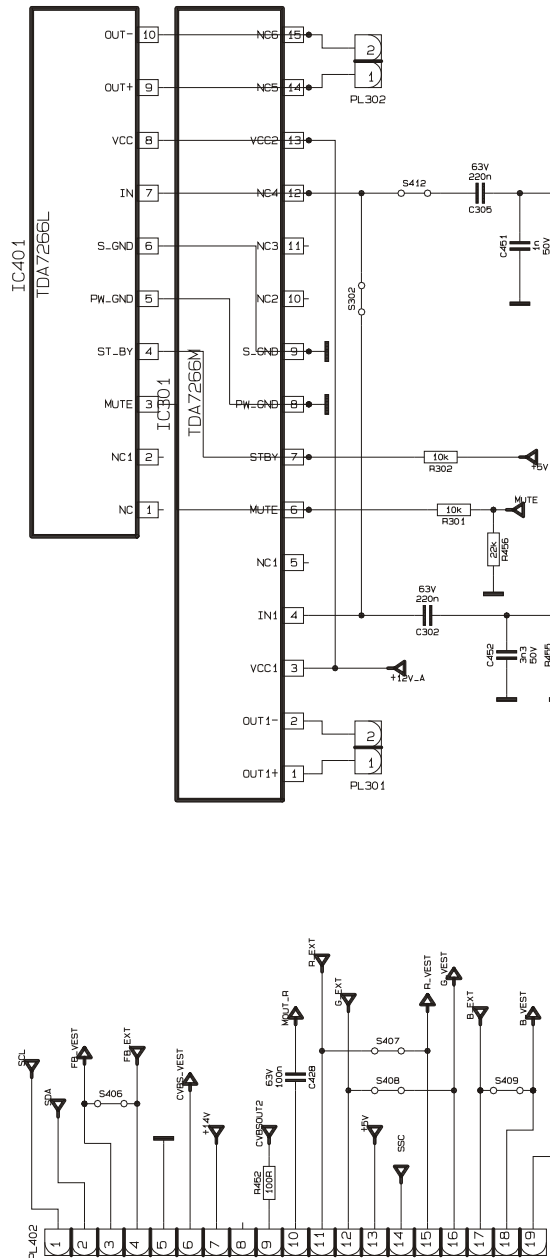

MAIN BOARD	11AK30
SHEET	004 / DEFL.
VERSION	D
DATE	06. 11. 2000

MAIN BOARD	11AK30
SHEET	006 / SMPS
VERSION	D
DATE	06.11.2000

MAIN BOARD	11AK30
SHEET	007 / STR.
VERSION	D
DATE	06. 11. 2000

MAIN BOARD	11AK30
SHEET	001 / uC
VERSION	D
DATE	06. 11. 2000

MAIN BOARD	11AK30
SHEET	002 / VIDEO
VERSION	D
DATE	06.11.2000

11

12

1
2
3