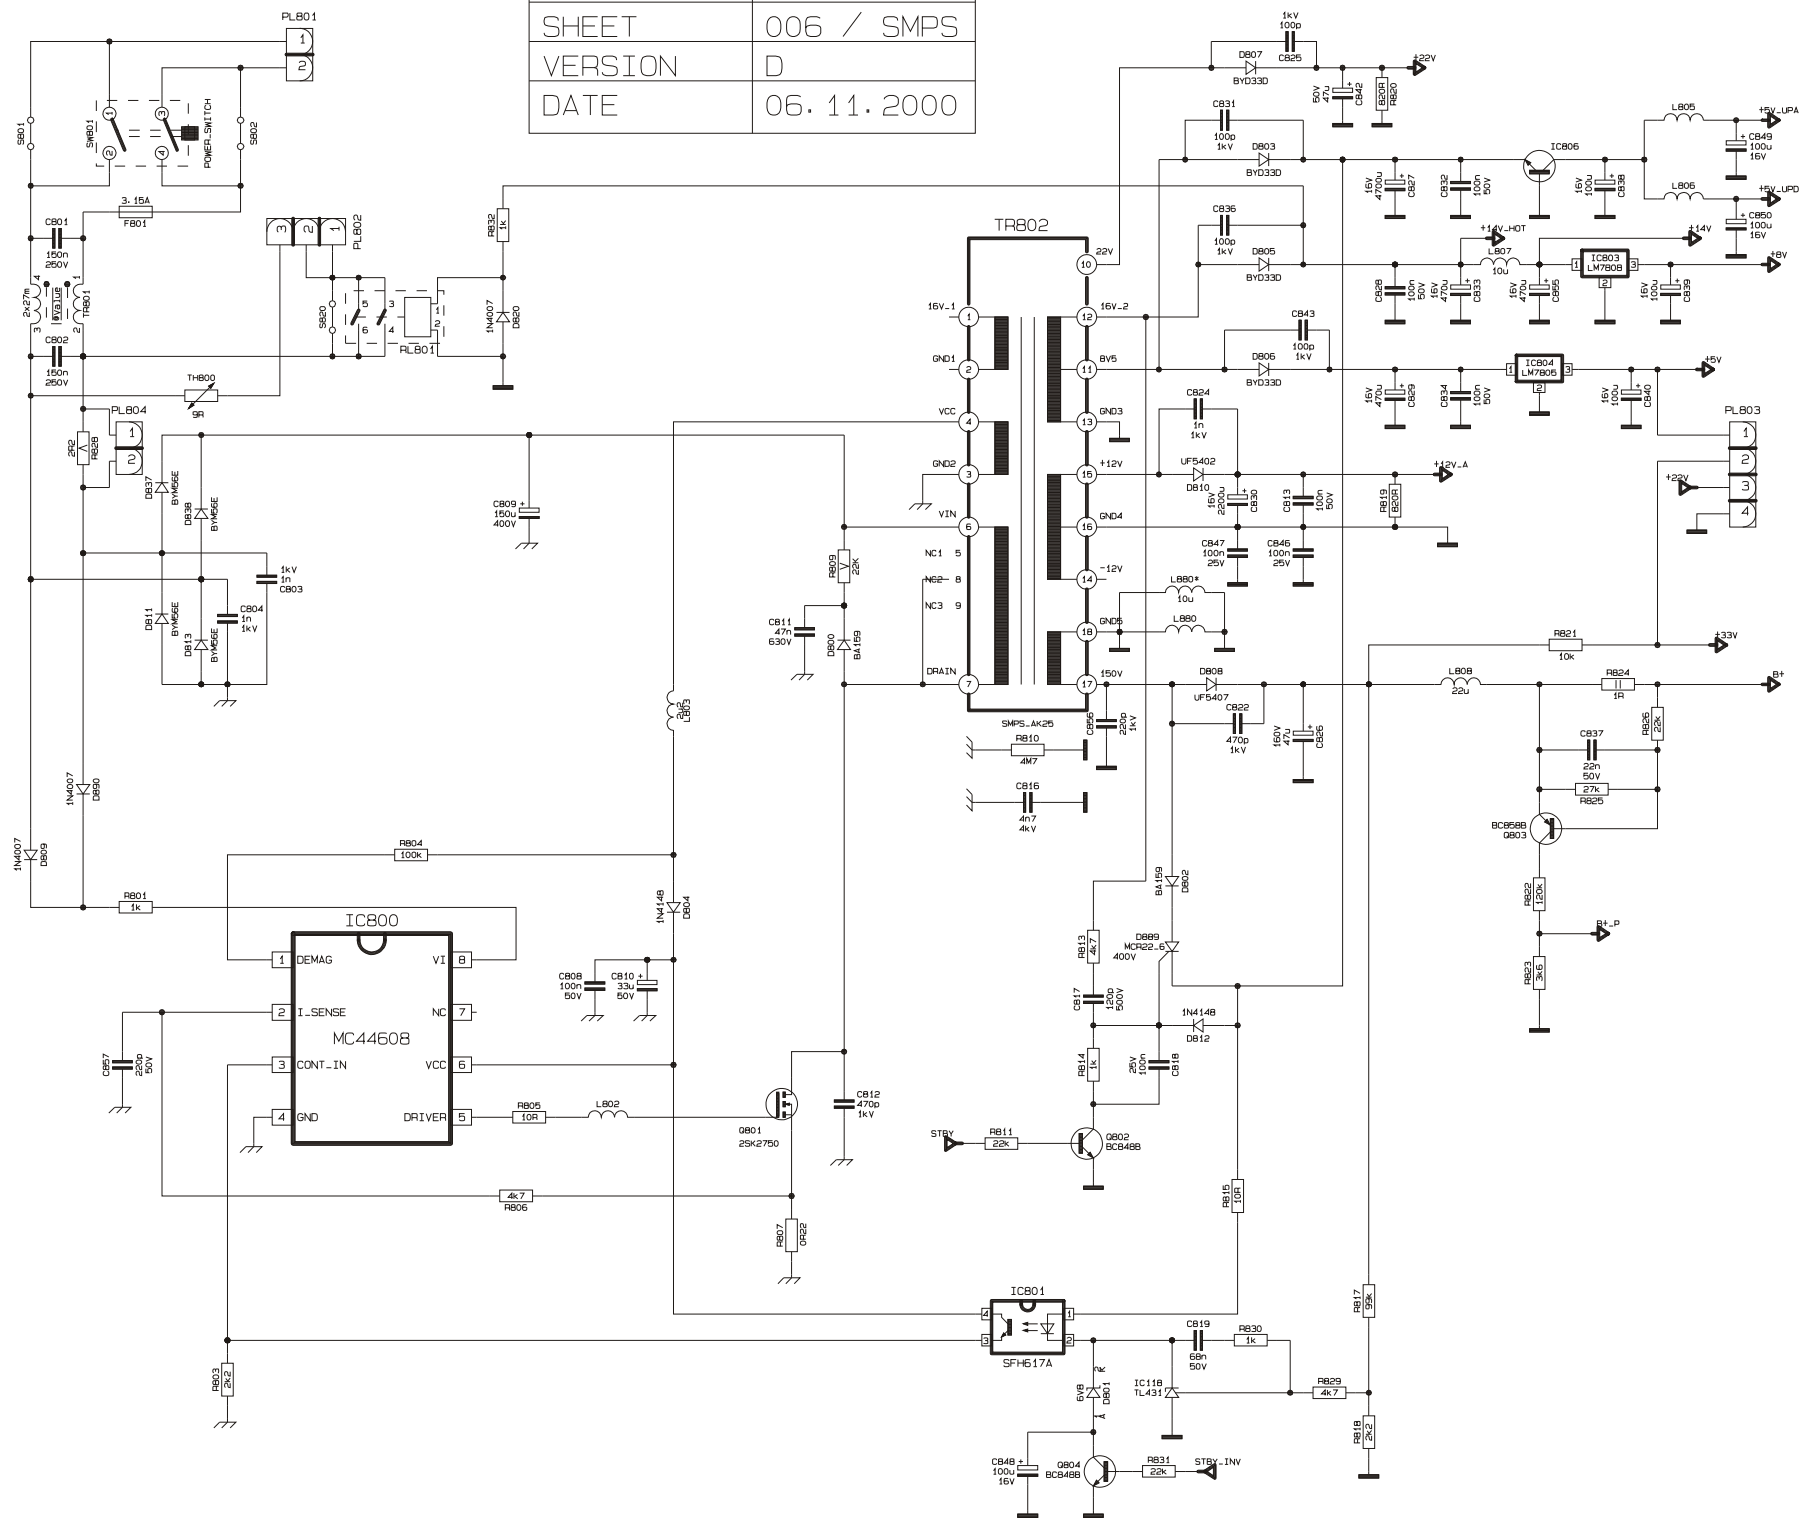

MAIN BOARD	11AK30
SHEET	004 / DEFL.
VERSION	D
DATE	06. 11. 2000

MAIN BOARD	11AK30
SHEET	006 / SMPS
VERSION	D
DATE	06.11.2000

MAIN BOARD	11AK30
SHEET	007 / STR.
VERSION	D
DATE	06. 11. 2000

MAIN BOARD	11AK30
SHEET	001 / uC
VERSION	D
DATE	06. 11. 2000

MAIN BOARD	11AK30
SHEET	002 / VIDEO
VERSION	D
DATE	06.11.2000

11

12

1
2
3