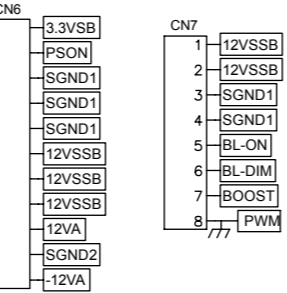

Main Supply Panel (47") (Part 1)

Main Supply Panel (47") (Part 2)

Power Table		
RefDes	SGND1	VREF
IC701	11	4
IC702	4	8
IC703	11	4

I_18011_013.eps
230908