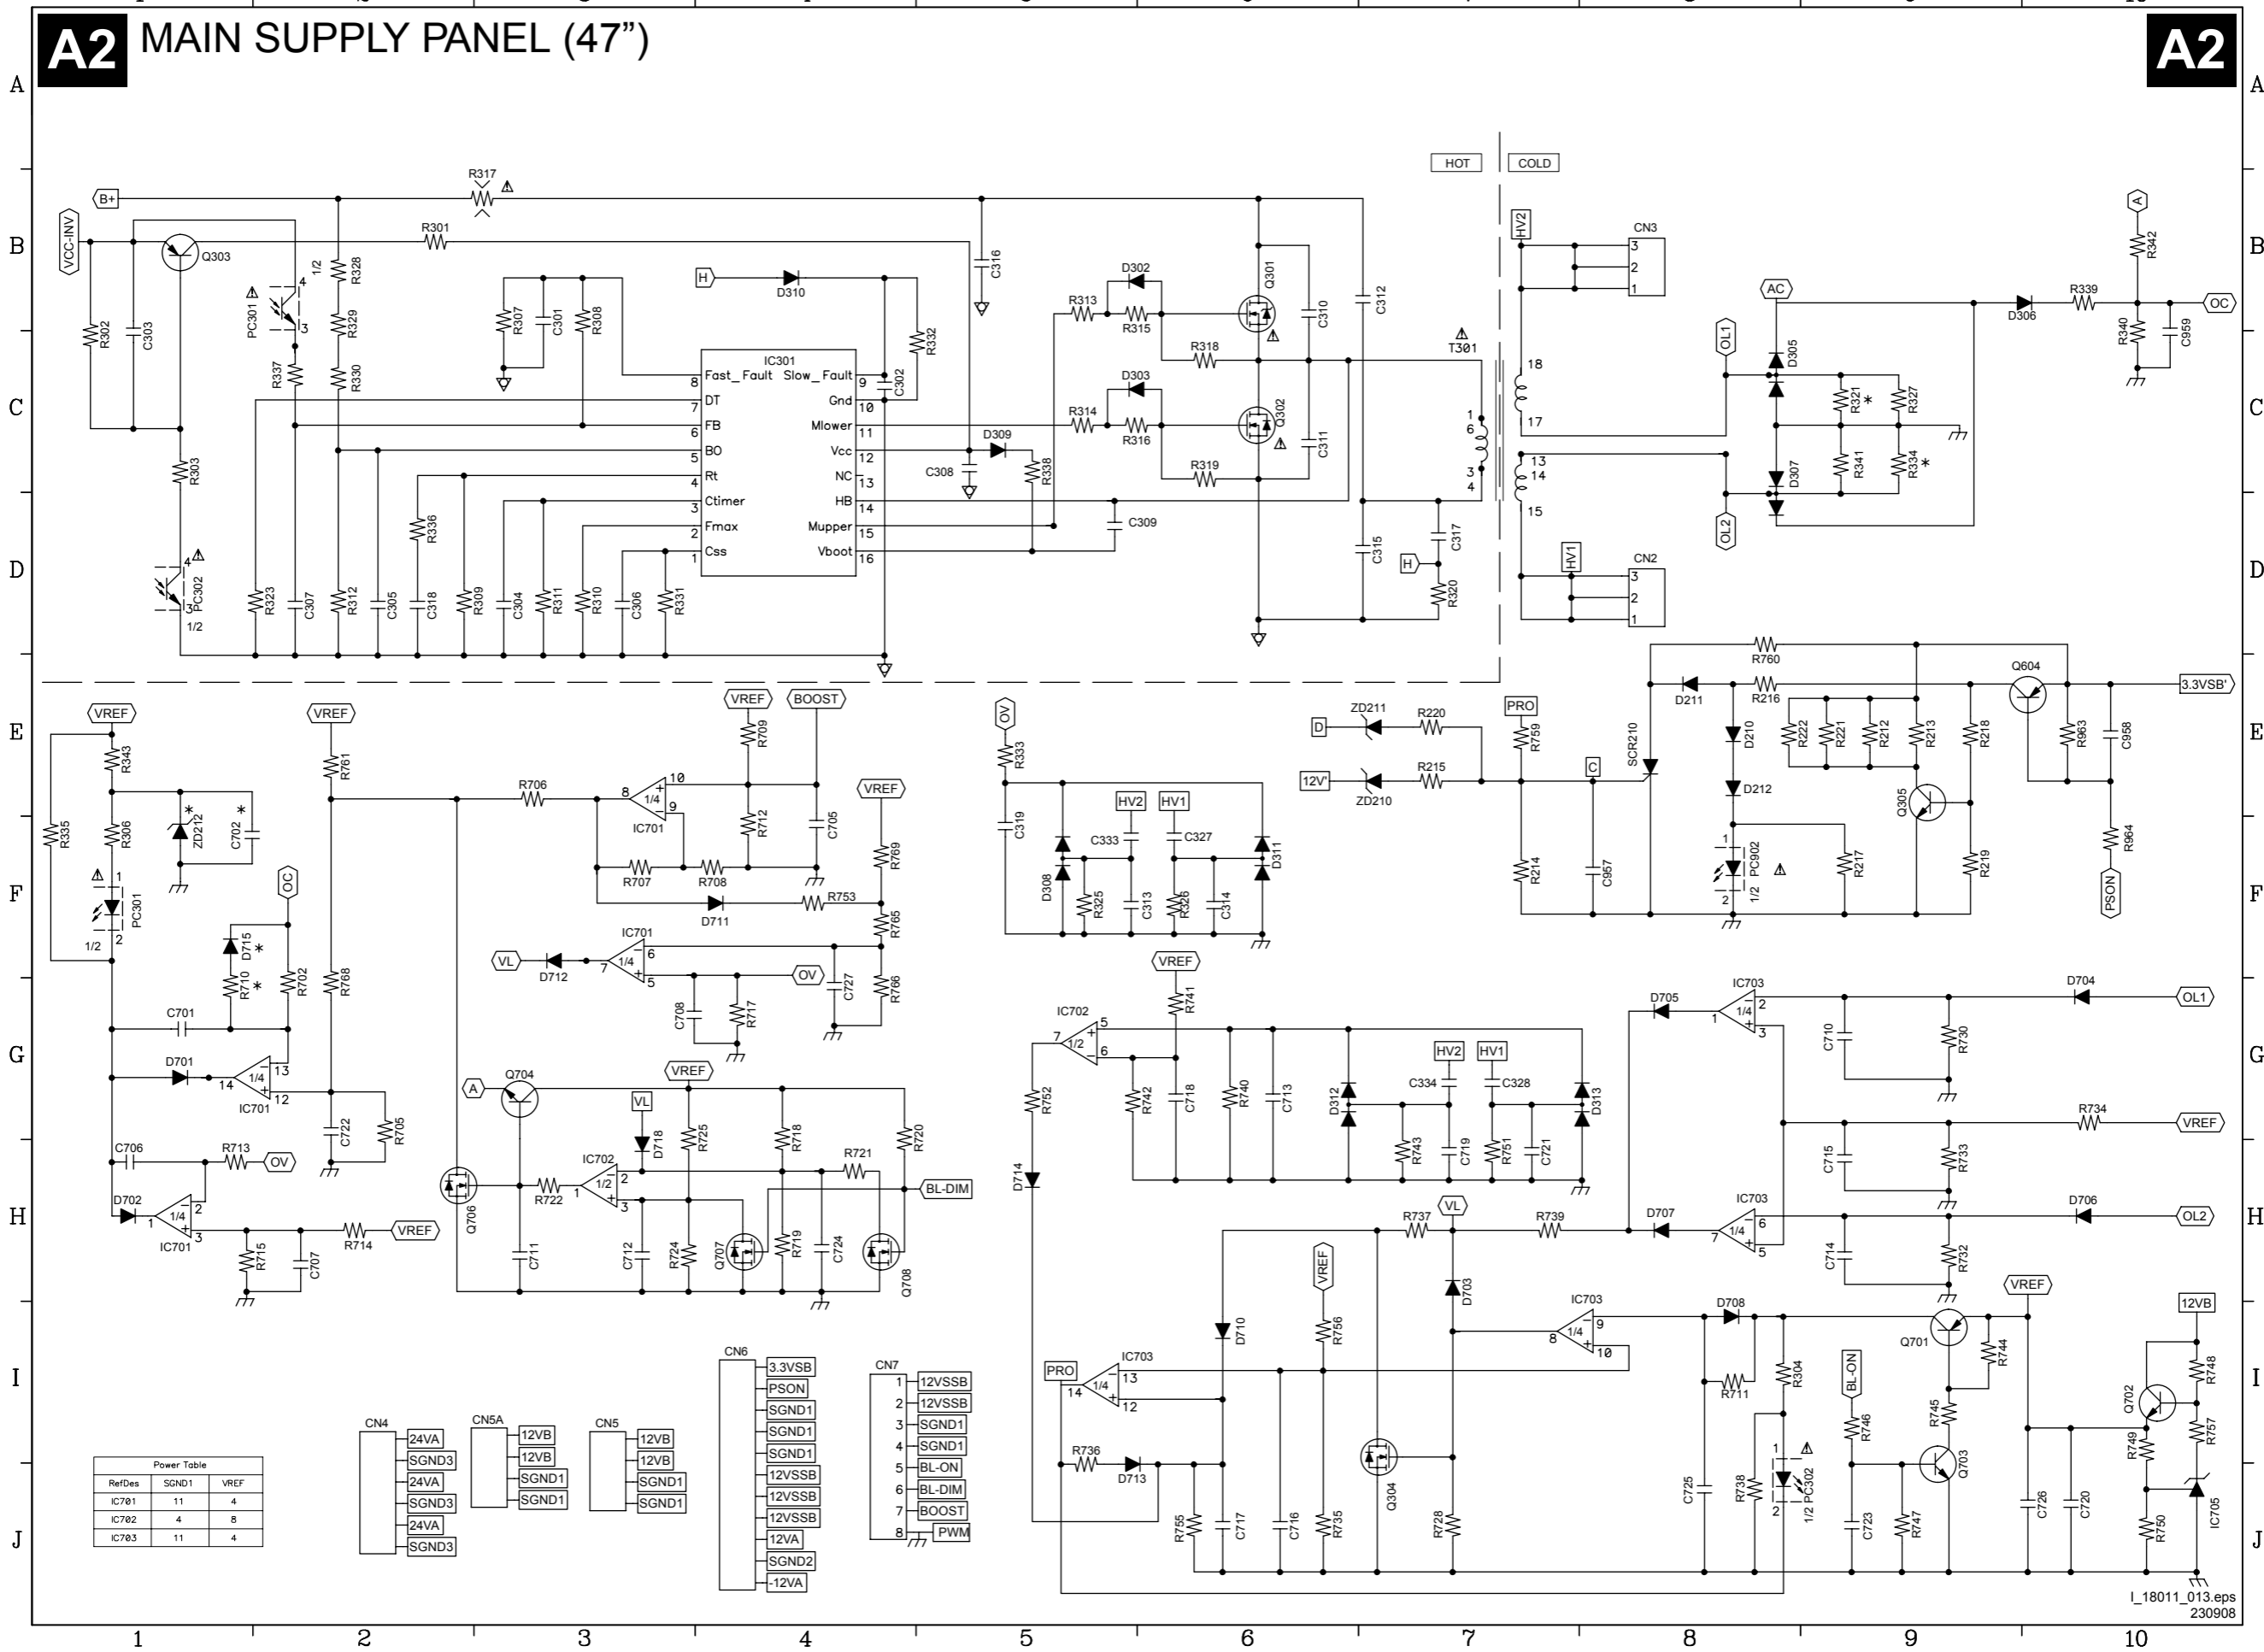

Main Supply Panel (47") (Part 1)

Main Supply Panel (47") (Part 2)

Power Table		
RefDes	SGND1	VREF
IC701	11	4
IC702	4	8
IC703	11	4

I_18011_013.eps
230908