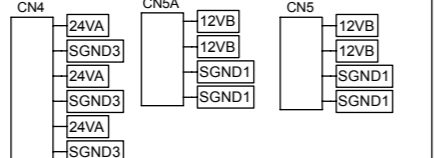

Main Supply Panel (47") (Part 1)

Main Supply Panel (47") (Part 2)

Power Table		
RefDes	SGND1	VREF
IC701	11	4
IC702	4	8
IC703	11	4

I_18011_013.eps
230908