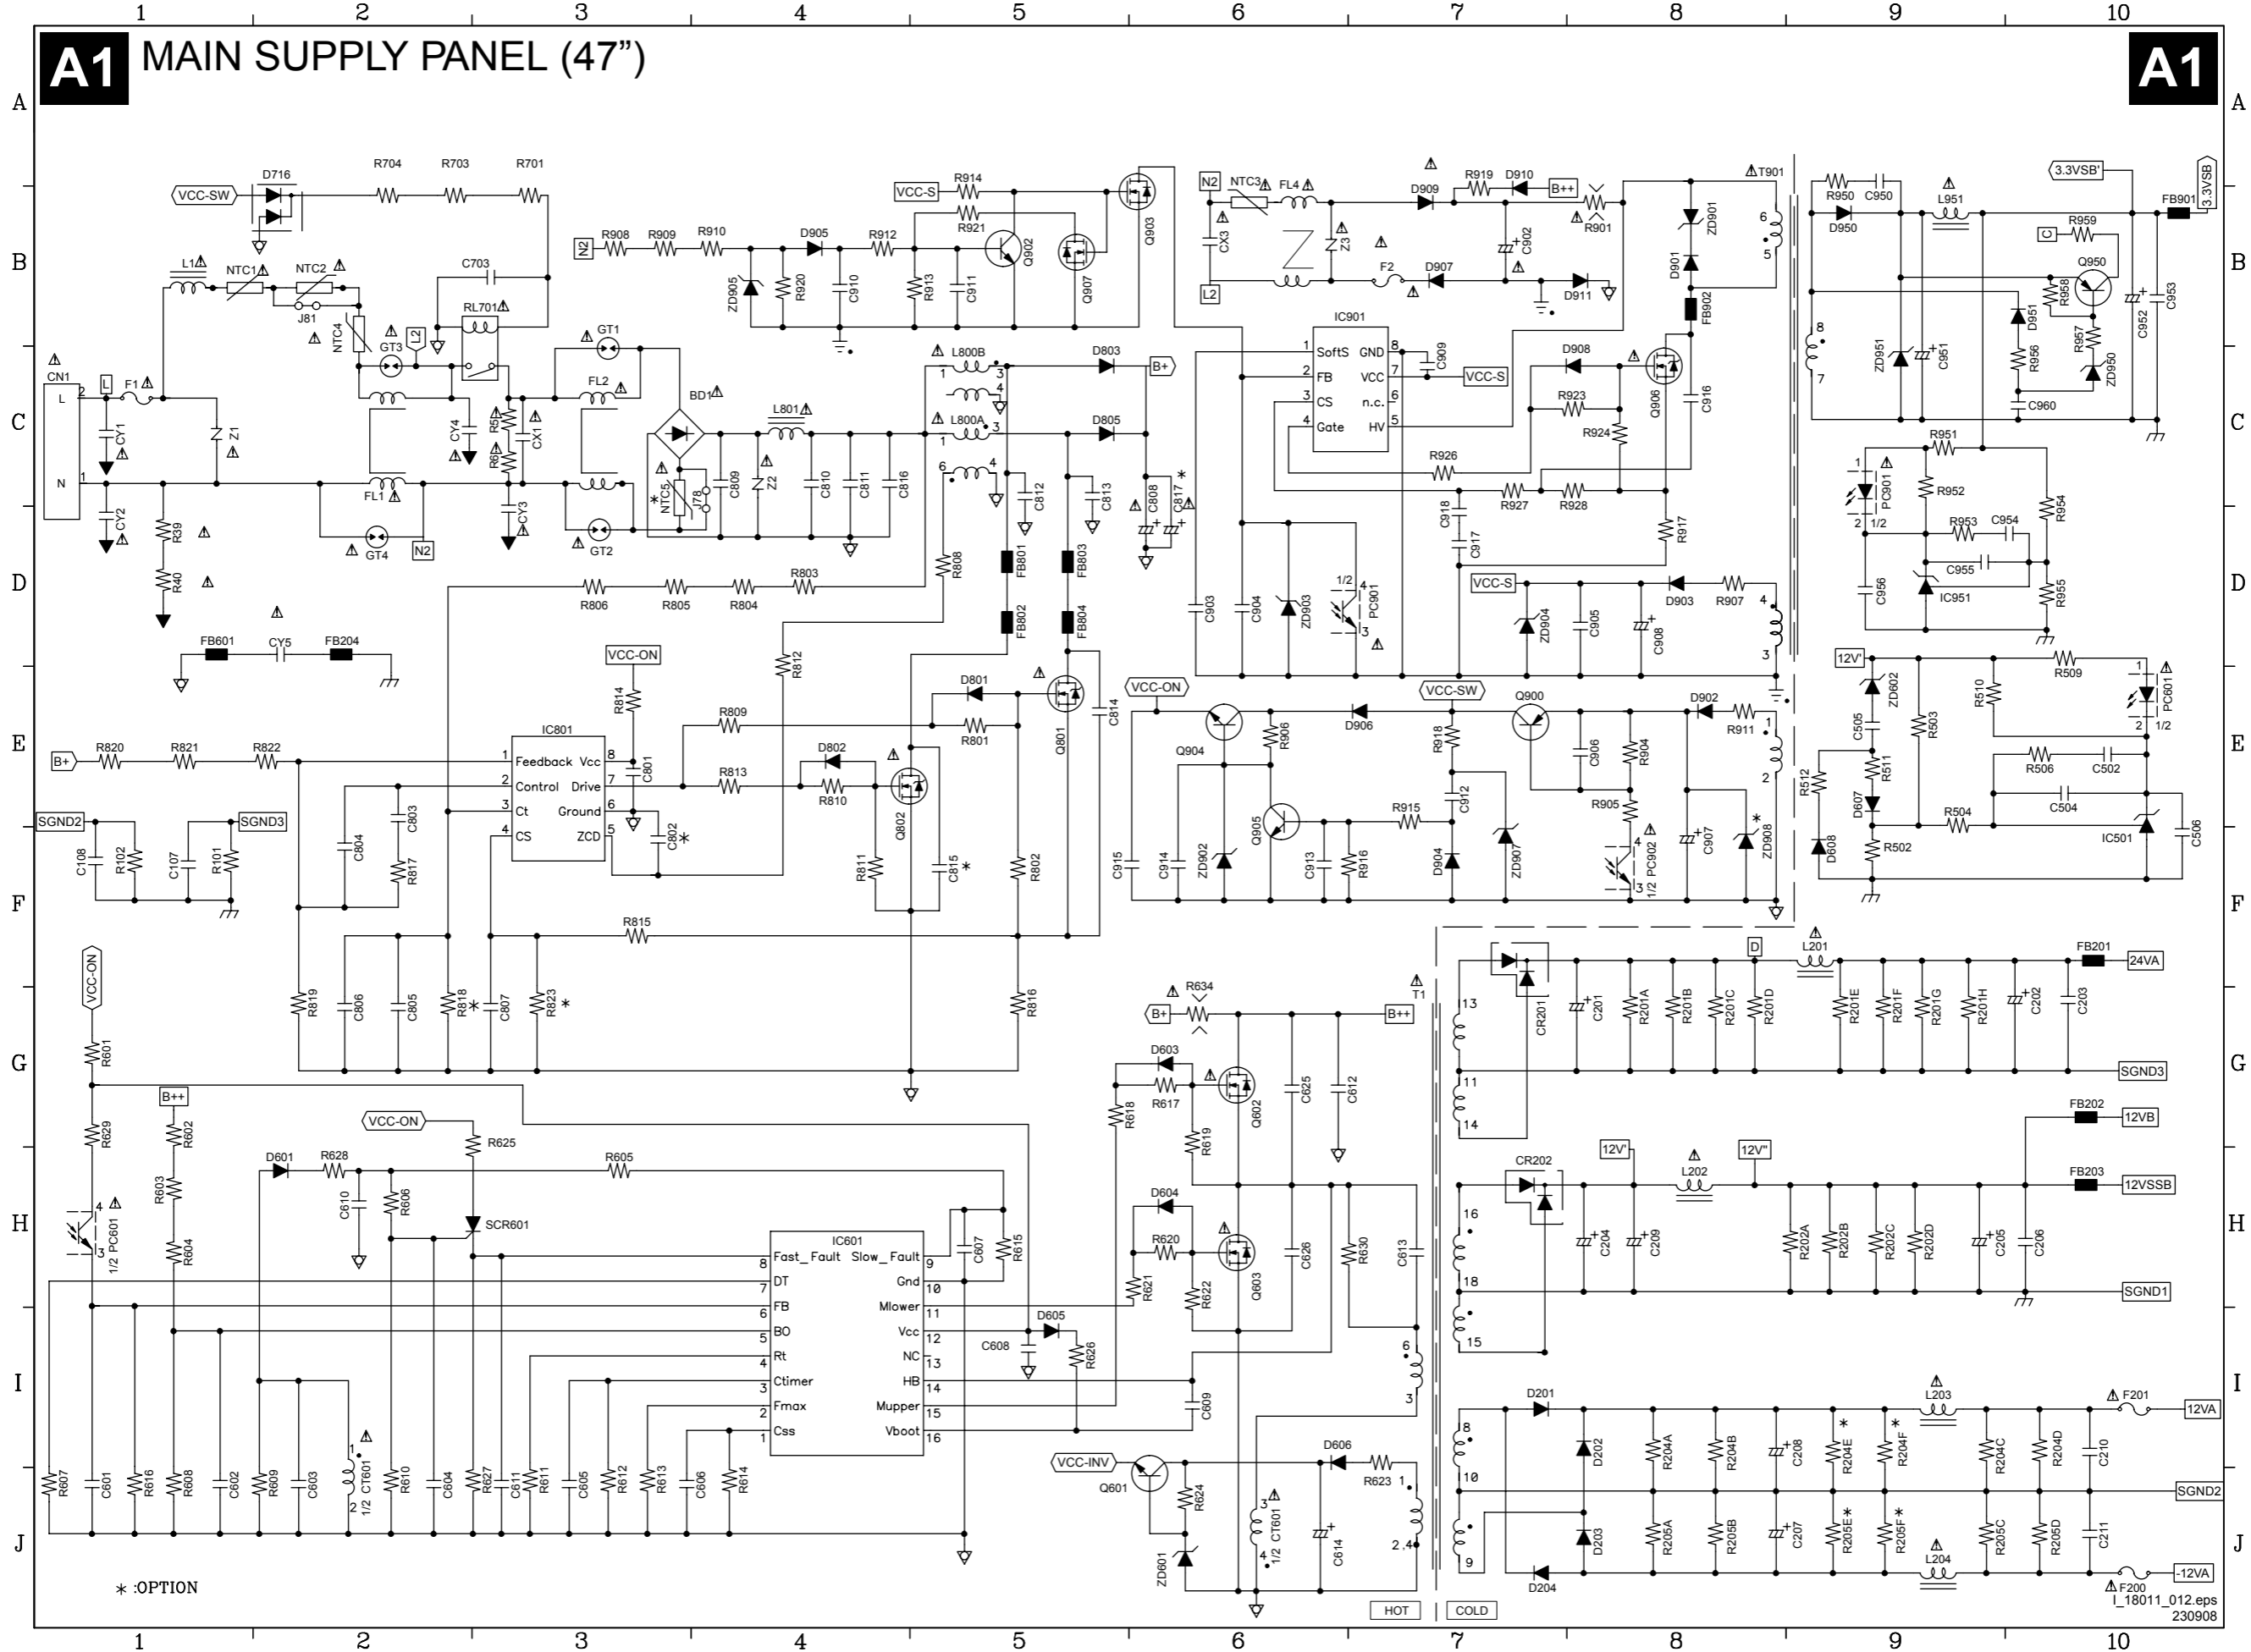

Main Supply Panel (47") (Part 1)

Main Supply Panel (47") (Part 2)

Power Table		
RefDes	SGND1	VREF
IC701	11	4
IC702	4	8
IC703	11	4

I_18011_013.eps
230908