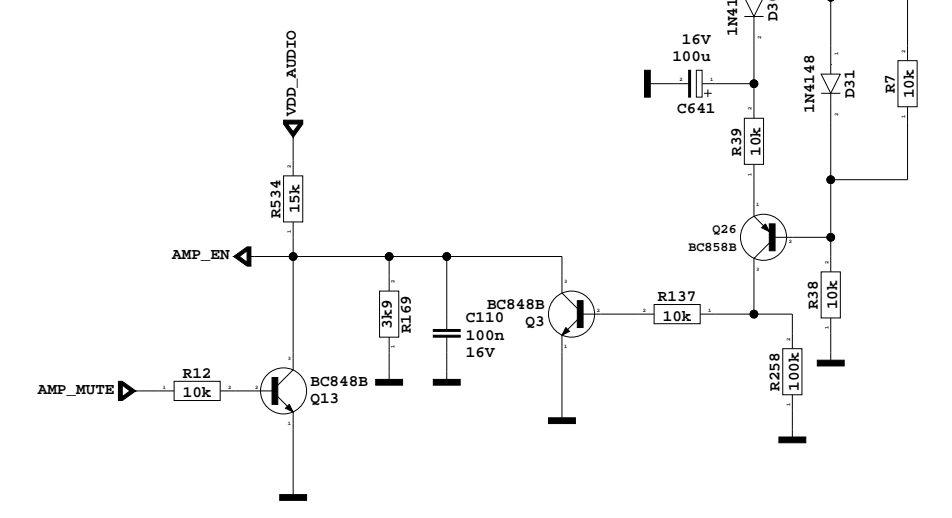

# HDMI (SIL9287)

POWER SOCKET

# POP NOISE CIRCUIT

**SINGLE LVDS FFC OPTIONS**

PNX5100 DUAL LVDS IN/QUAD LVDS OUT

U16 PNX5100