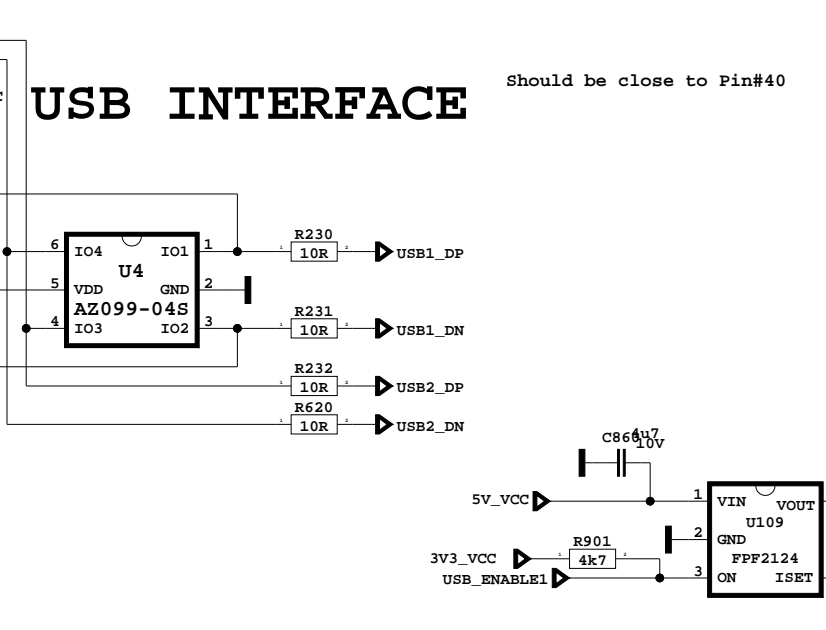

# HDMI (SIL9287)

POWER SOCKET

# POP NOISE CIRCUIT

**SINGLE LVDS FFC OPTIONS**

PNX5100 DUAL LVDS IN/QUAD LVDS OUT

U16 PNX5100