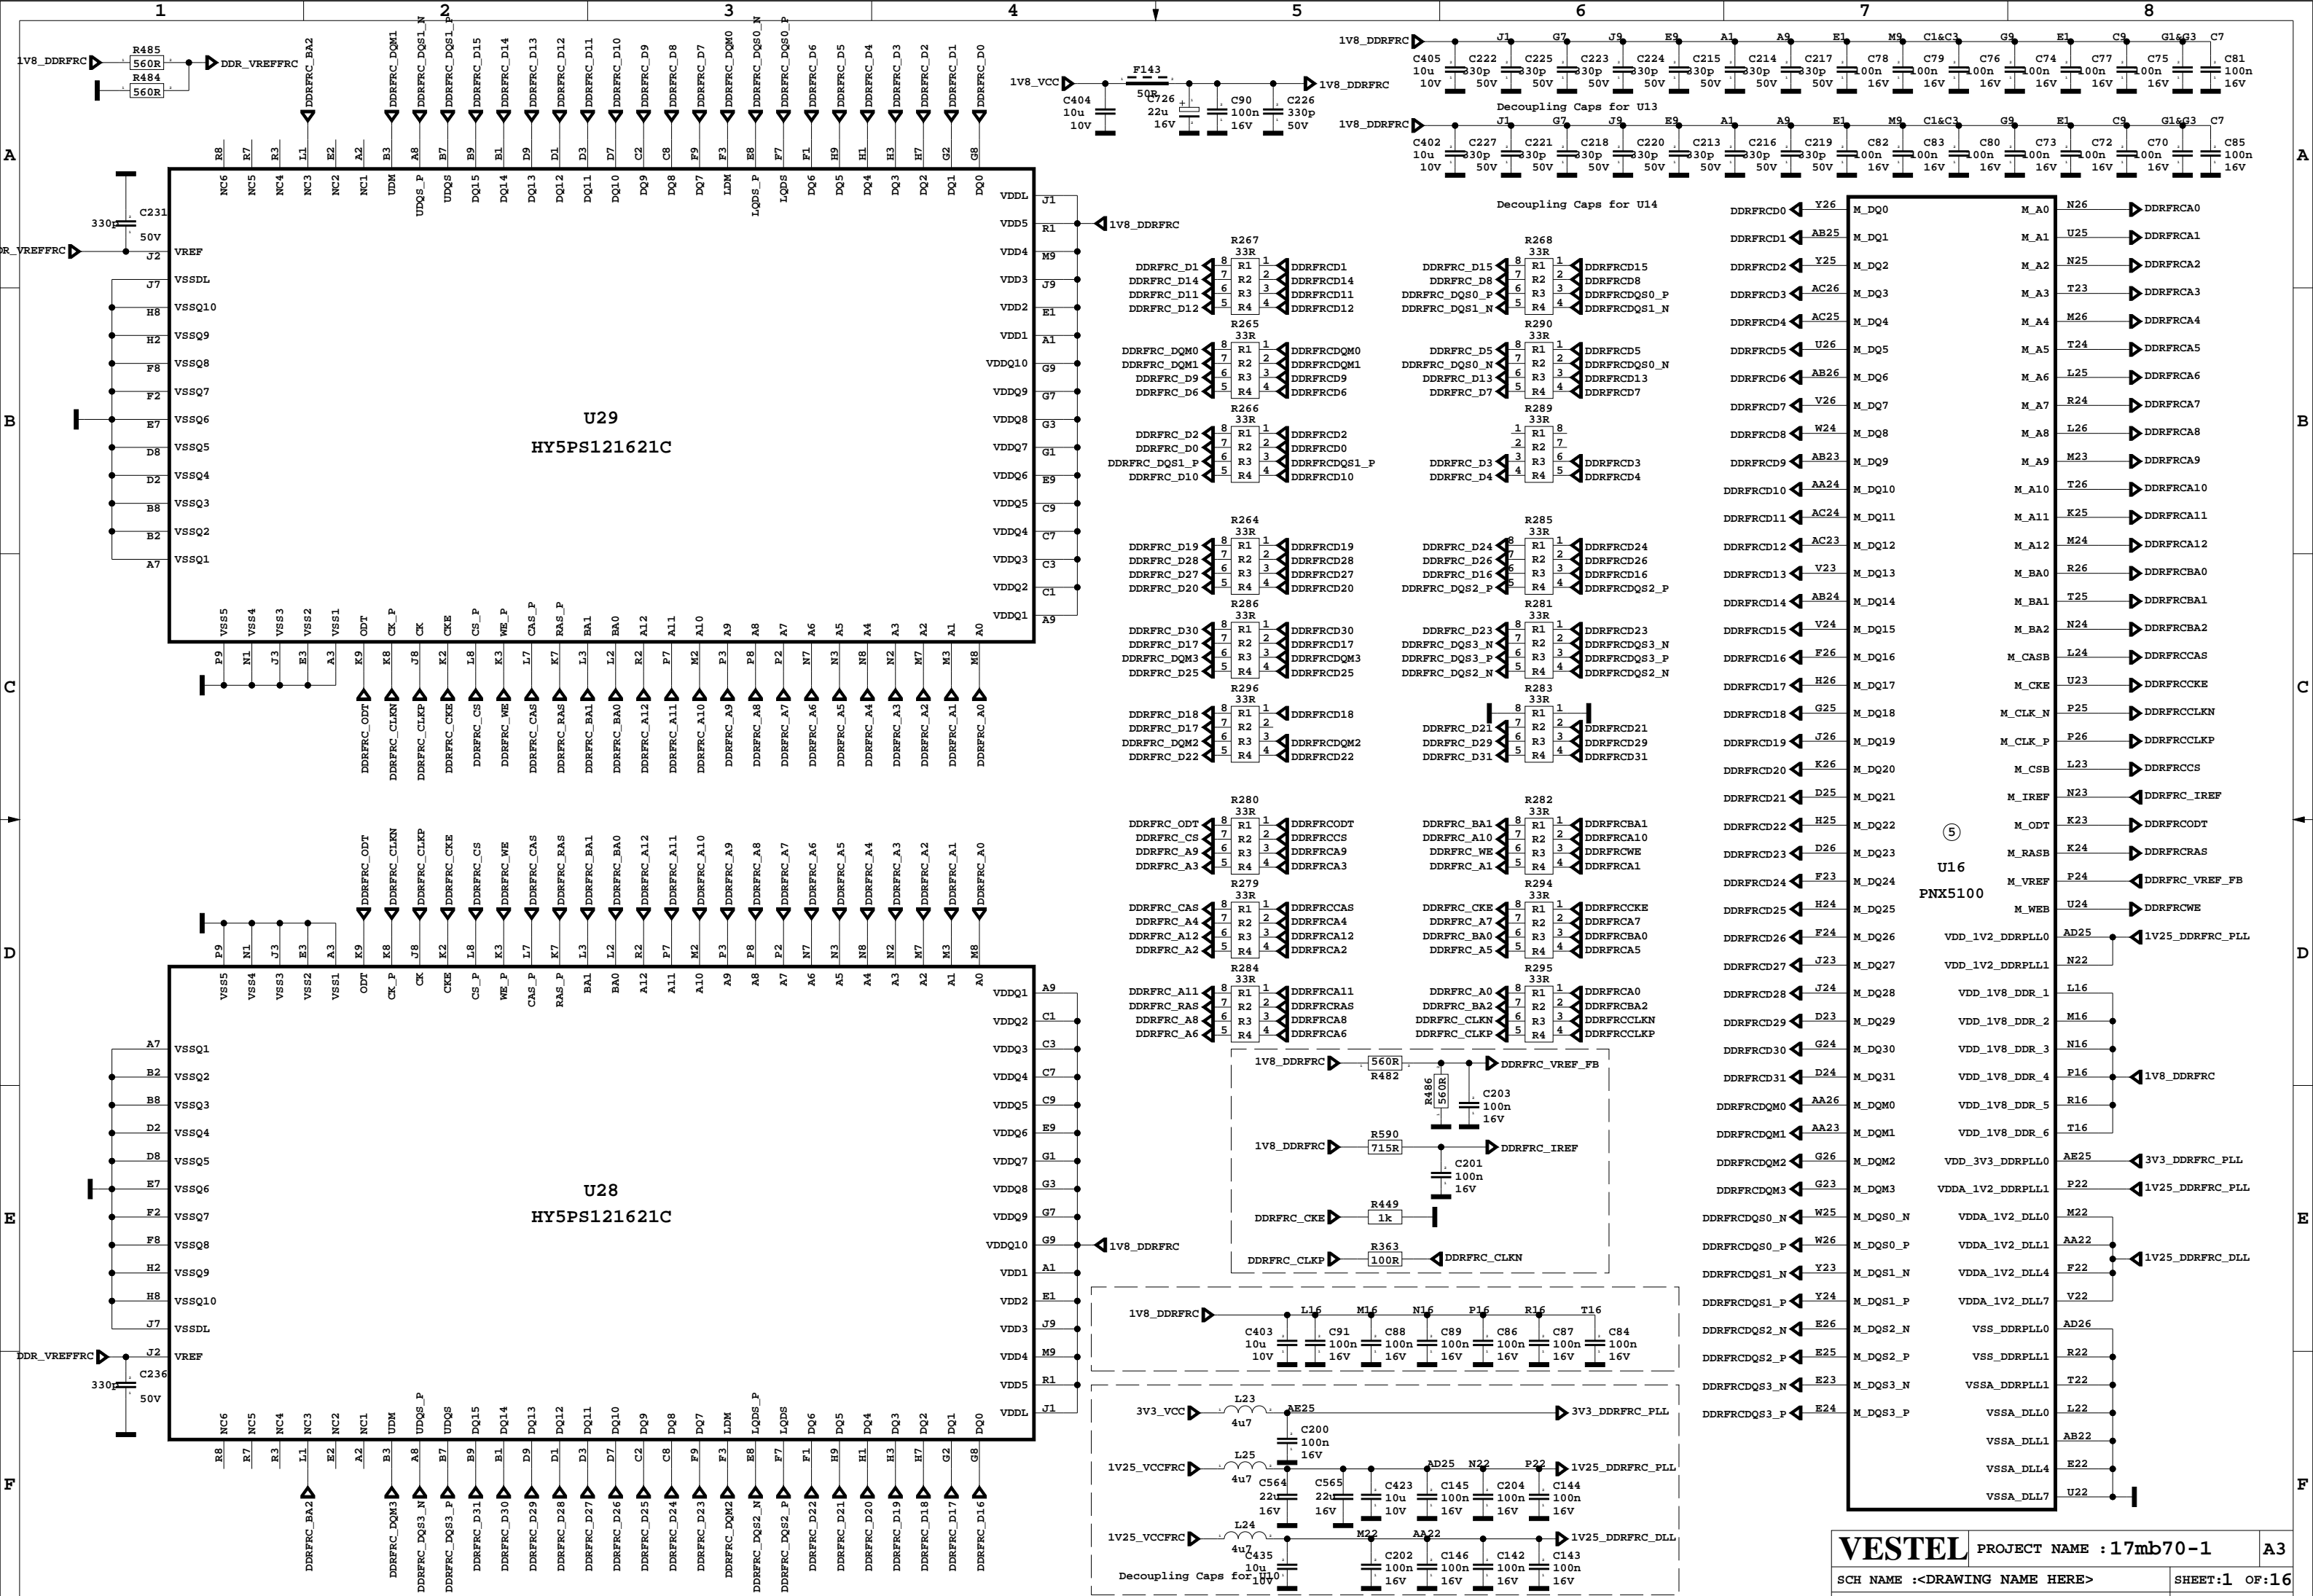

# HDMI (SIL9287)

POWER SOCKET

# POP NOISE CIRCUIT

**SINGLE LVDS FFC OPTIONS**

PNX5100 DUAL LVDS IN/QUAD LVDS OUT

U16 PNX5100