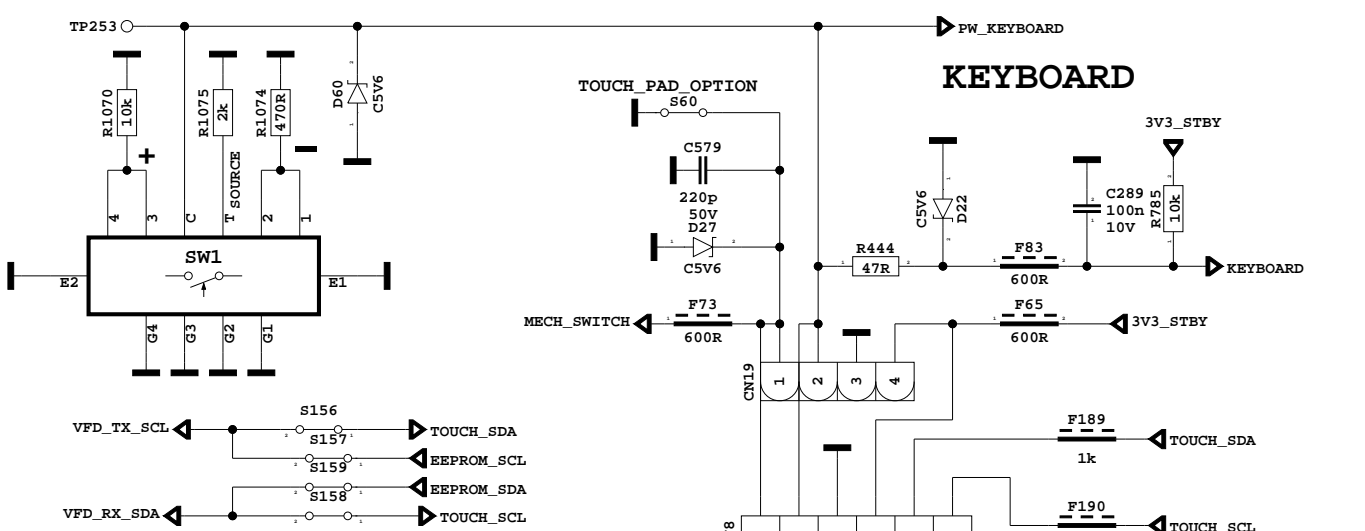

# HDMI (SIL9287)

POWER SOCKET

# POP NOISE CIRCUIT

**SINGLE LVDS FFC OPTIONS**

PNX5100 DUAL LVDS IN/QUAD LVDS OUT

U16 PNX5100