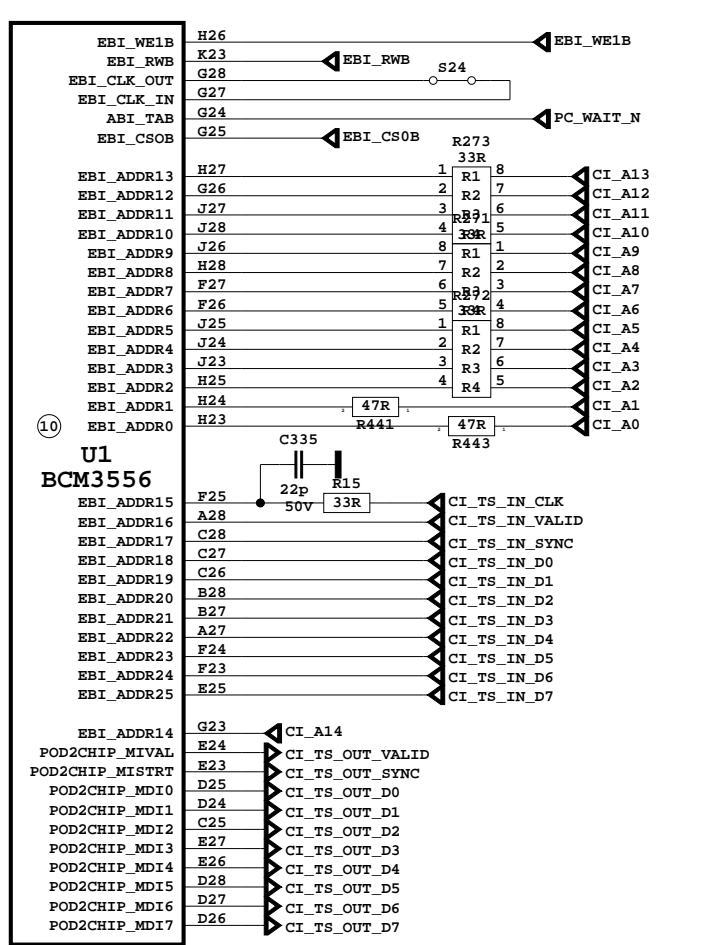

# HDMI (SIL9287)

POWER SOCKET

# POP NOISE CIRCUIT

**SINGLE LVDS FFC OPTIONS**

PNX5100 DUAL LVDS IN/QUAD LVDS OUT

U16 PNX5100