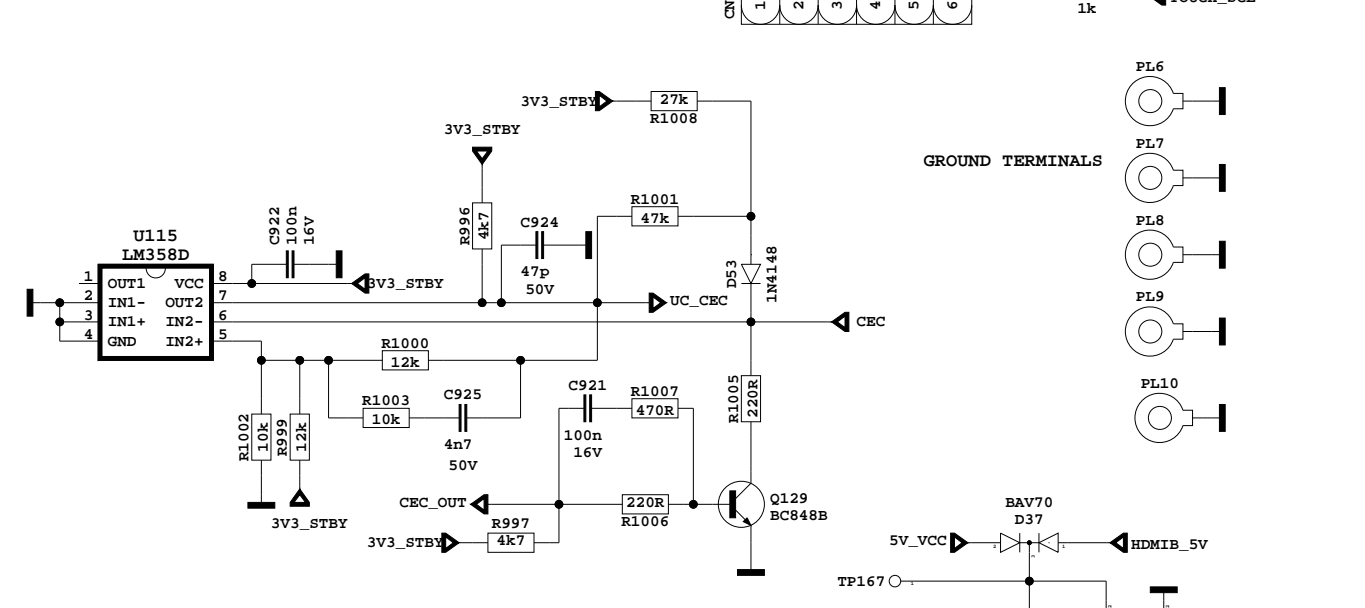

# HDMI (SIL9287)

POWER SOCKET

# POP NOISE CIRCUIT

**SINGLE LVDS FFC OPTIONS**

PNX5100 DUAL LVDS IN/QUAD LVDS OUT

U16 PNX5100