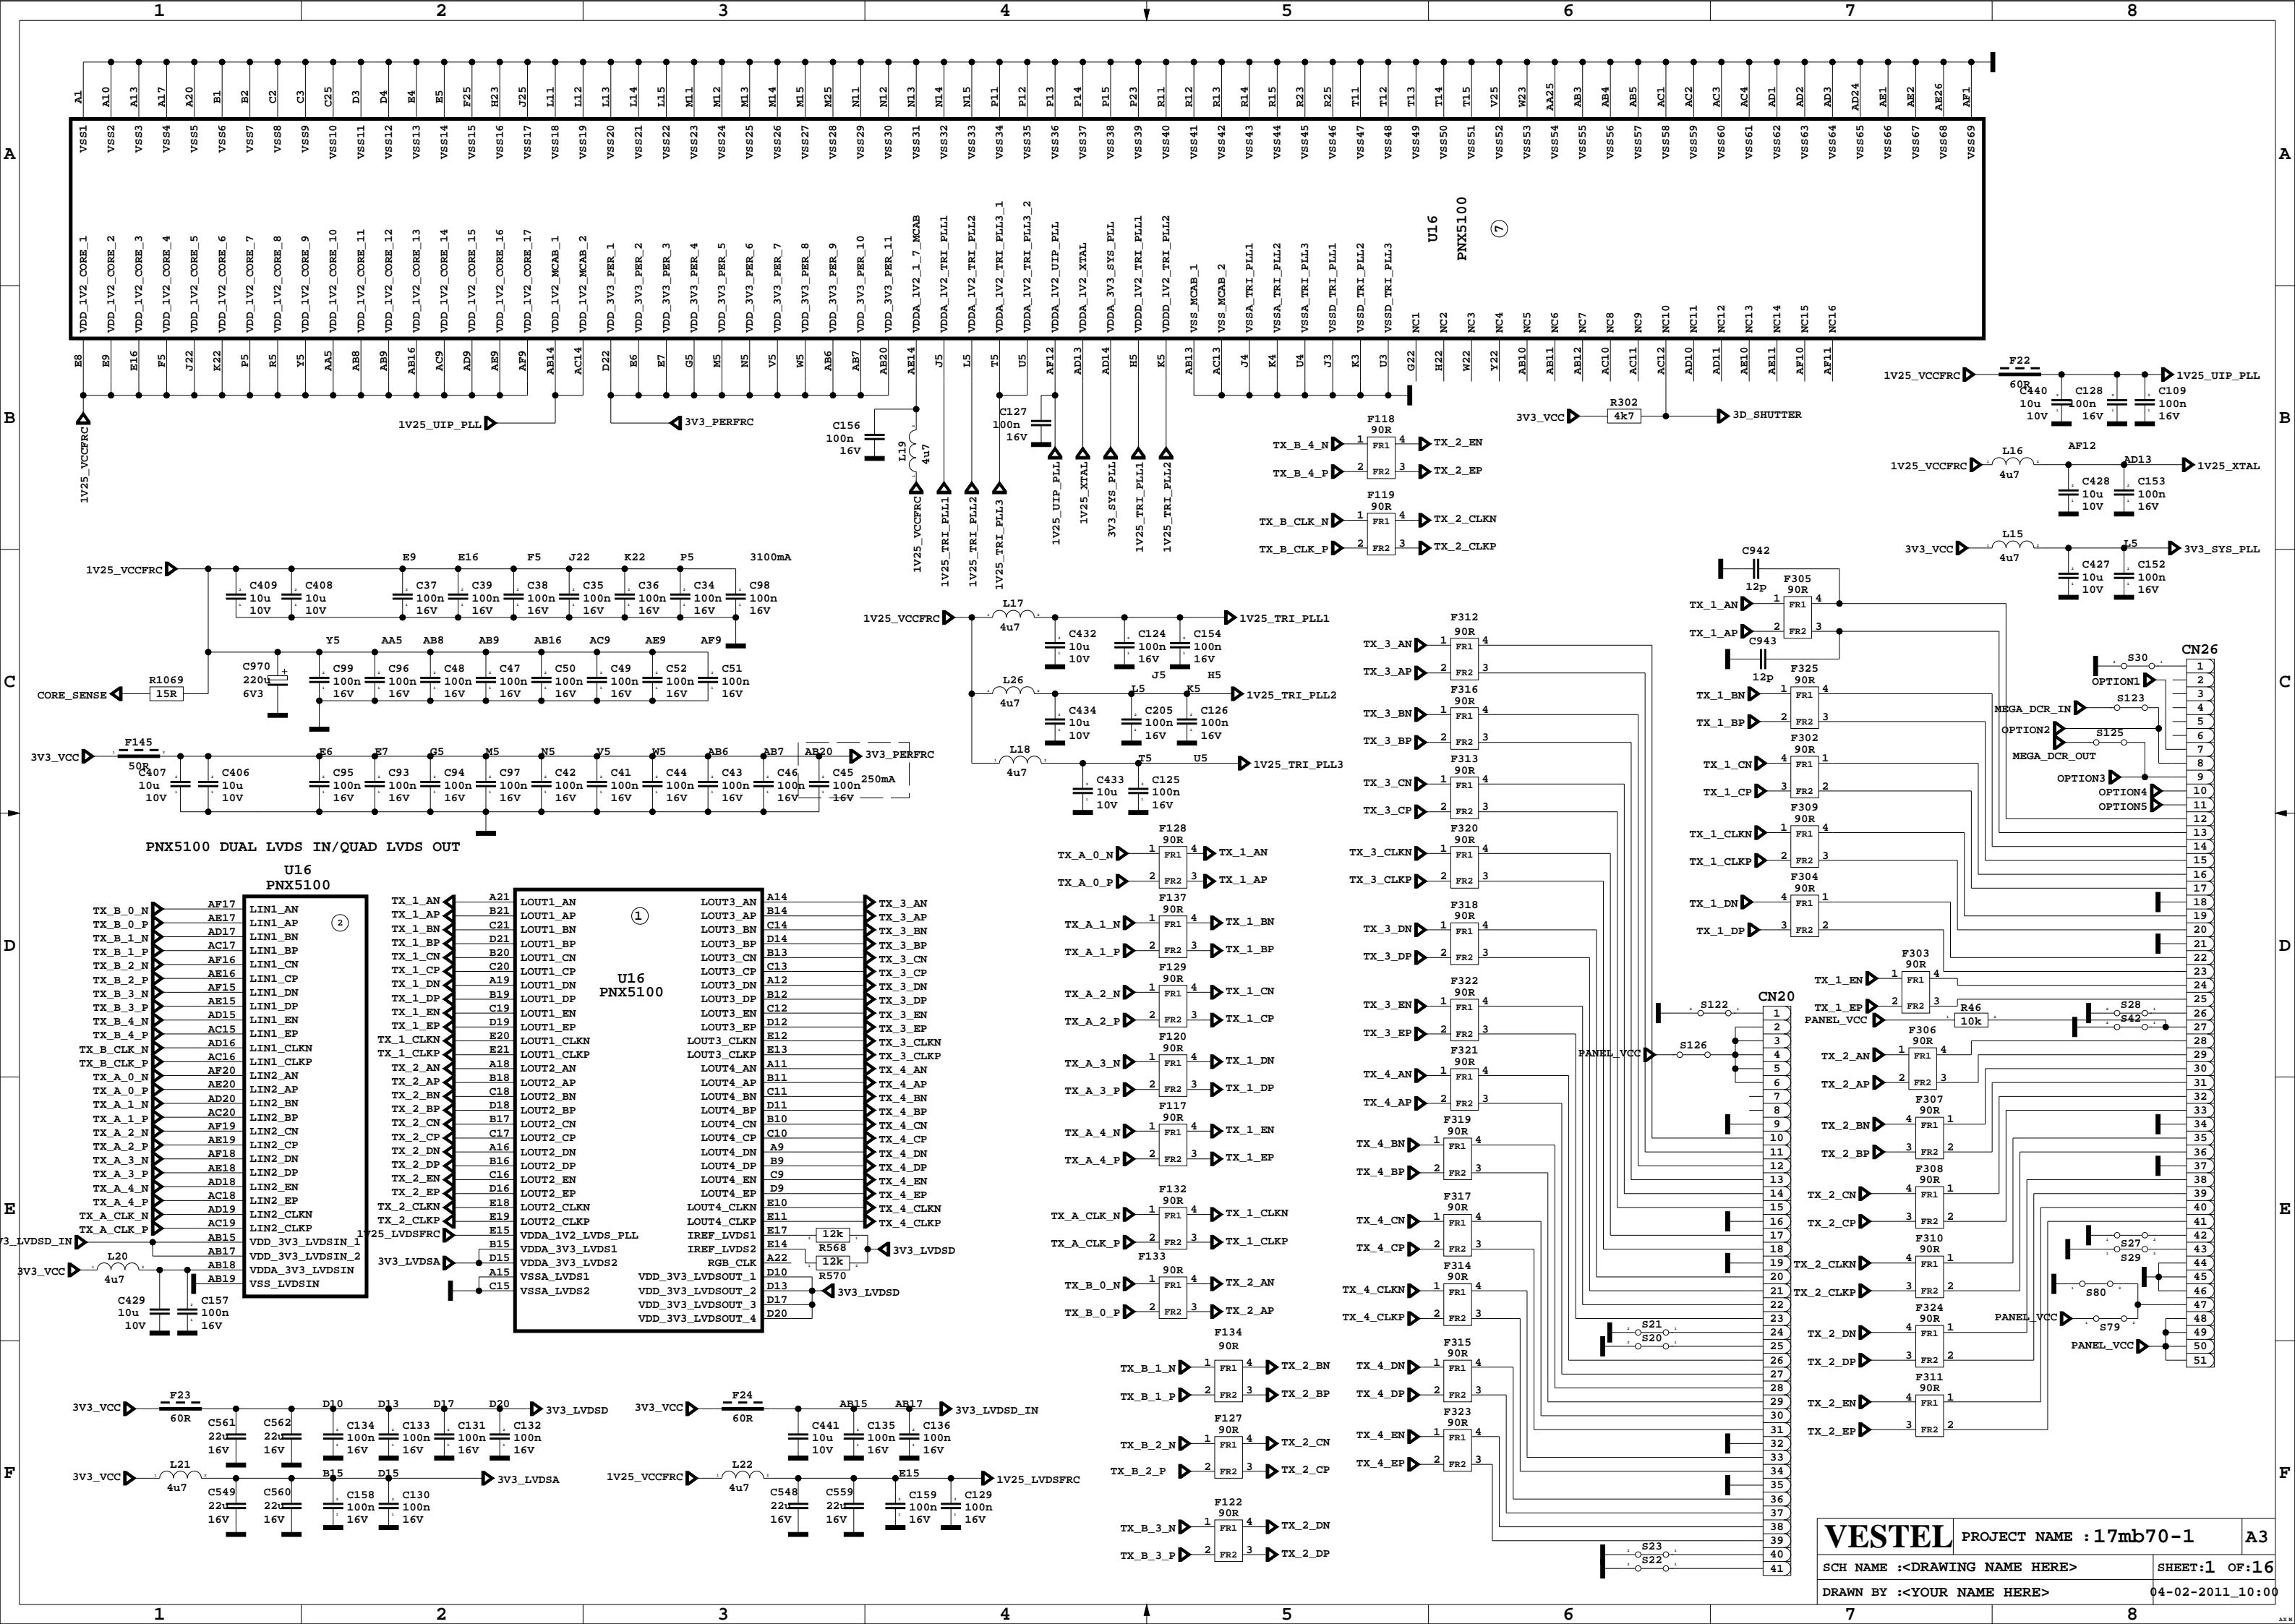

# HDMI (SIL9287)

POWER SOCKET

# POP NOISE CIRCUIT

**SINGLE LVDS FFC OPTIONS**

PNX5100 DUAL LVDS IN/QUAD LVDS OUT

U16 PNX5100