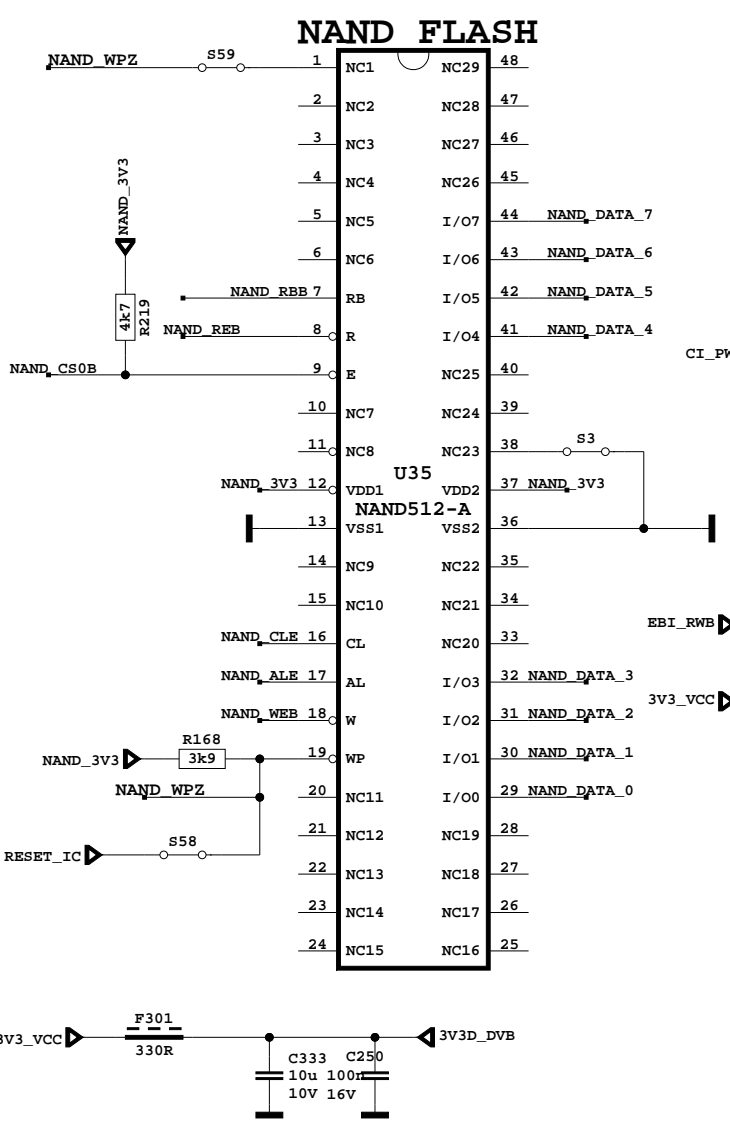

# HDMI (SIL9287)

POWER SOCKET

# POP NOISE CIRCUIT

**SINGLE LVDS FFC OPTIONS**

PNX5100 DUAL LVDS IN/QUAD LVDS OUT

U16 PNX5100