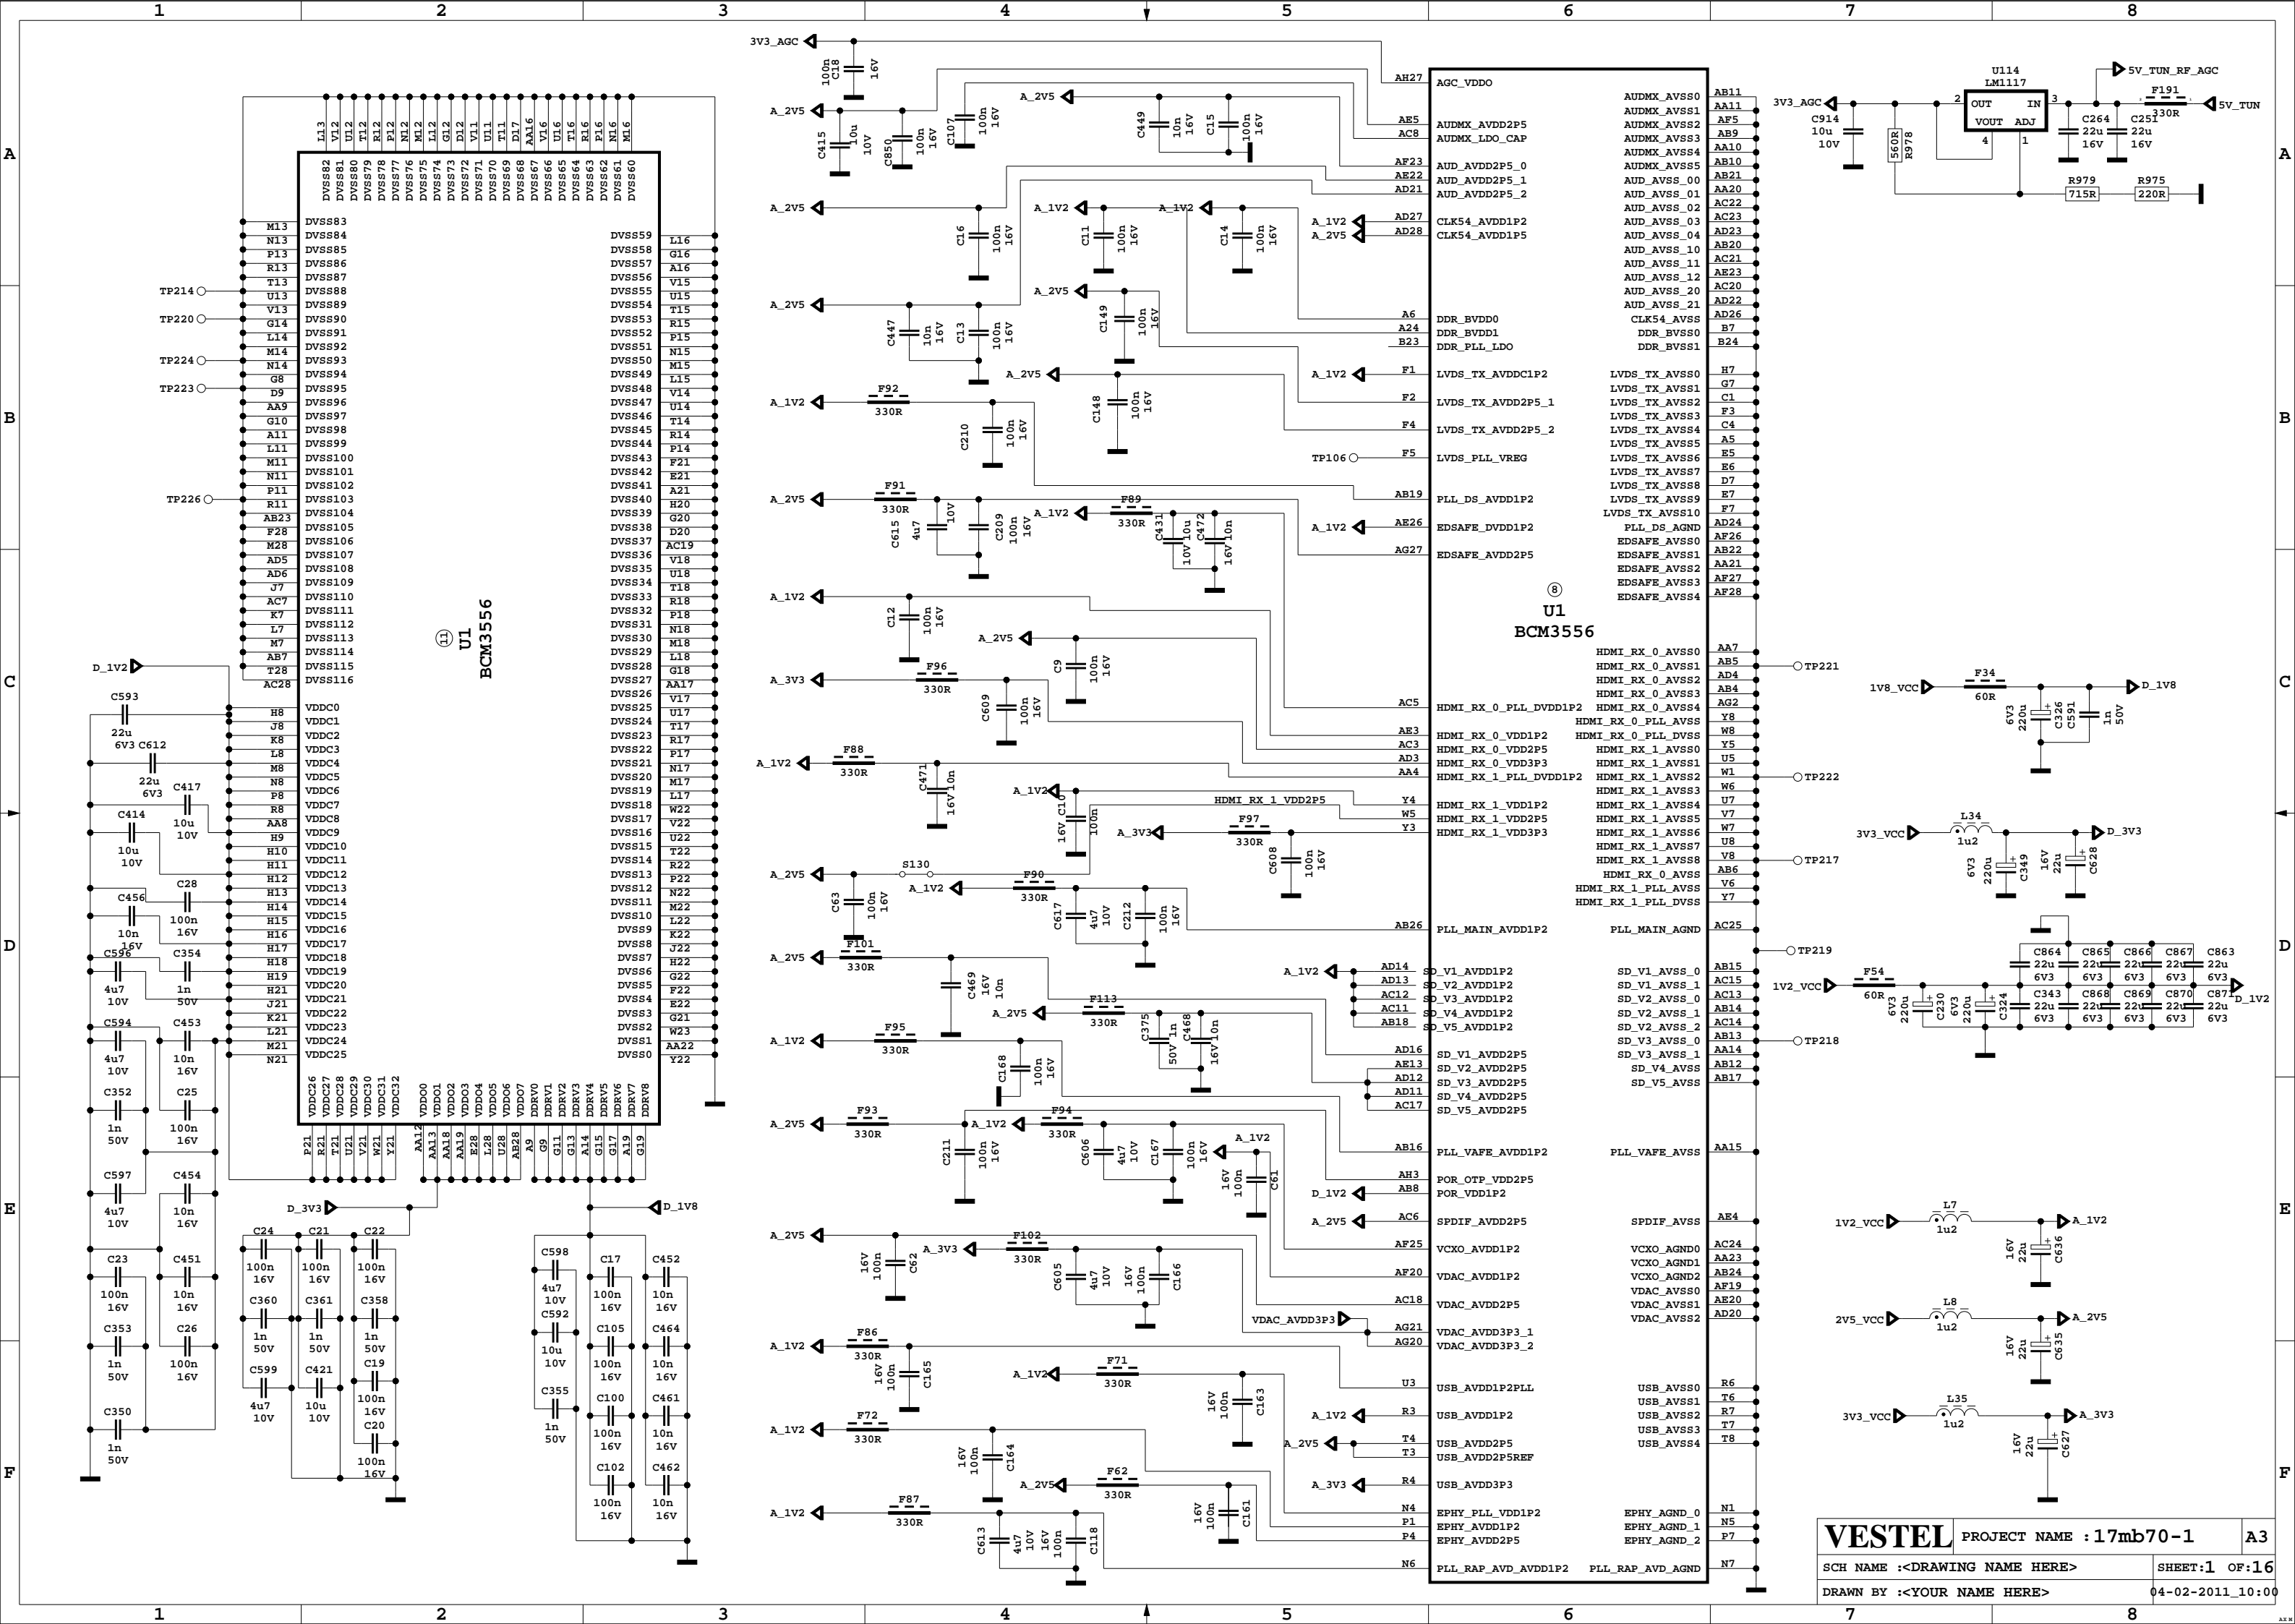

# HDMI (SIL9287)

POWER SOCKET

# POP NOISE CIRCUIT

**SINGLE LVDS FFC OPTIONS**

PNX5100 DUAL LVDS IN/QUAD LVDS OUT

U16 PNX5100