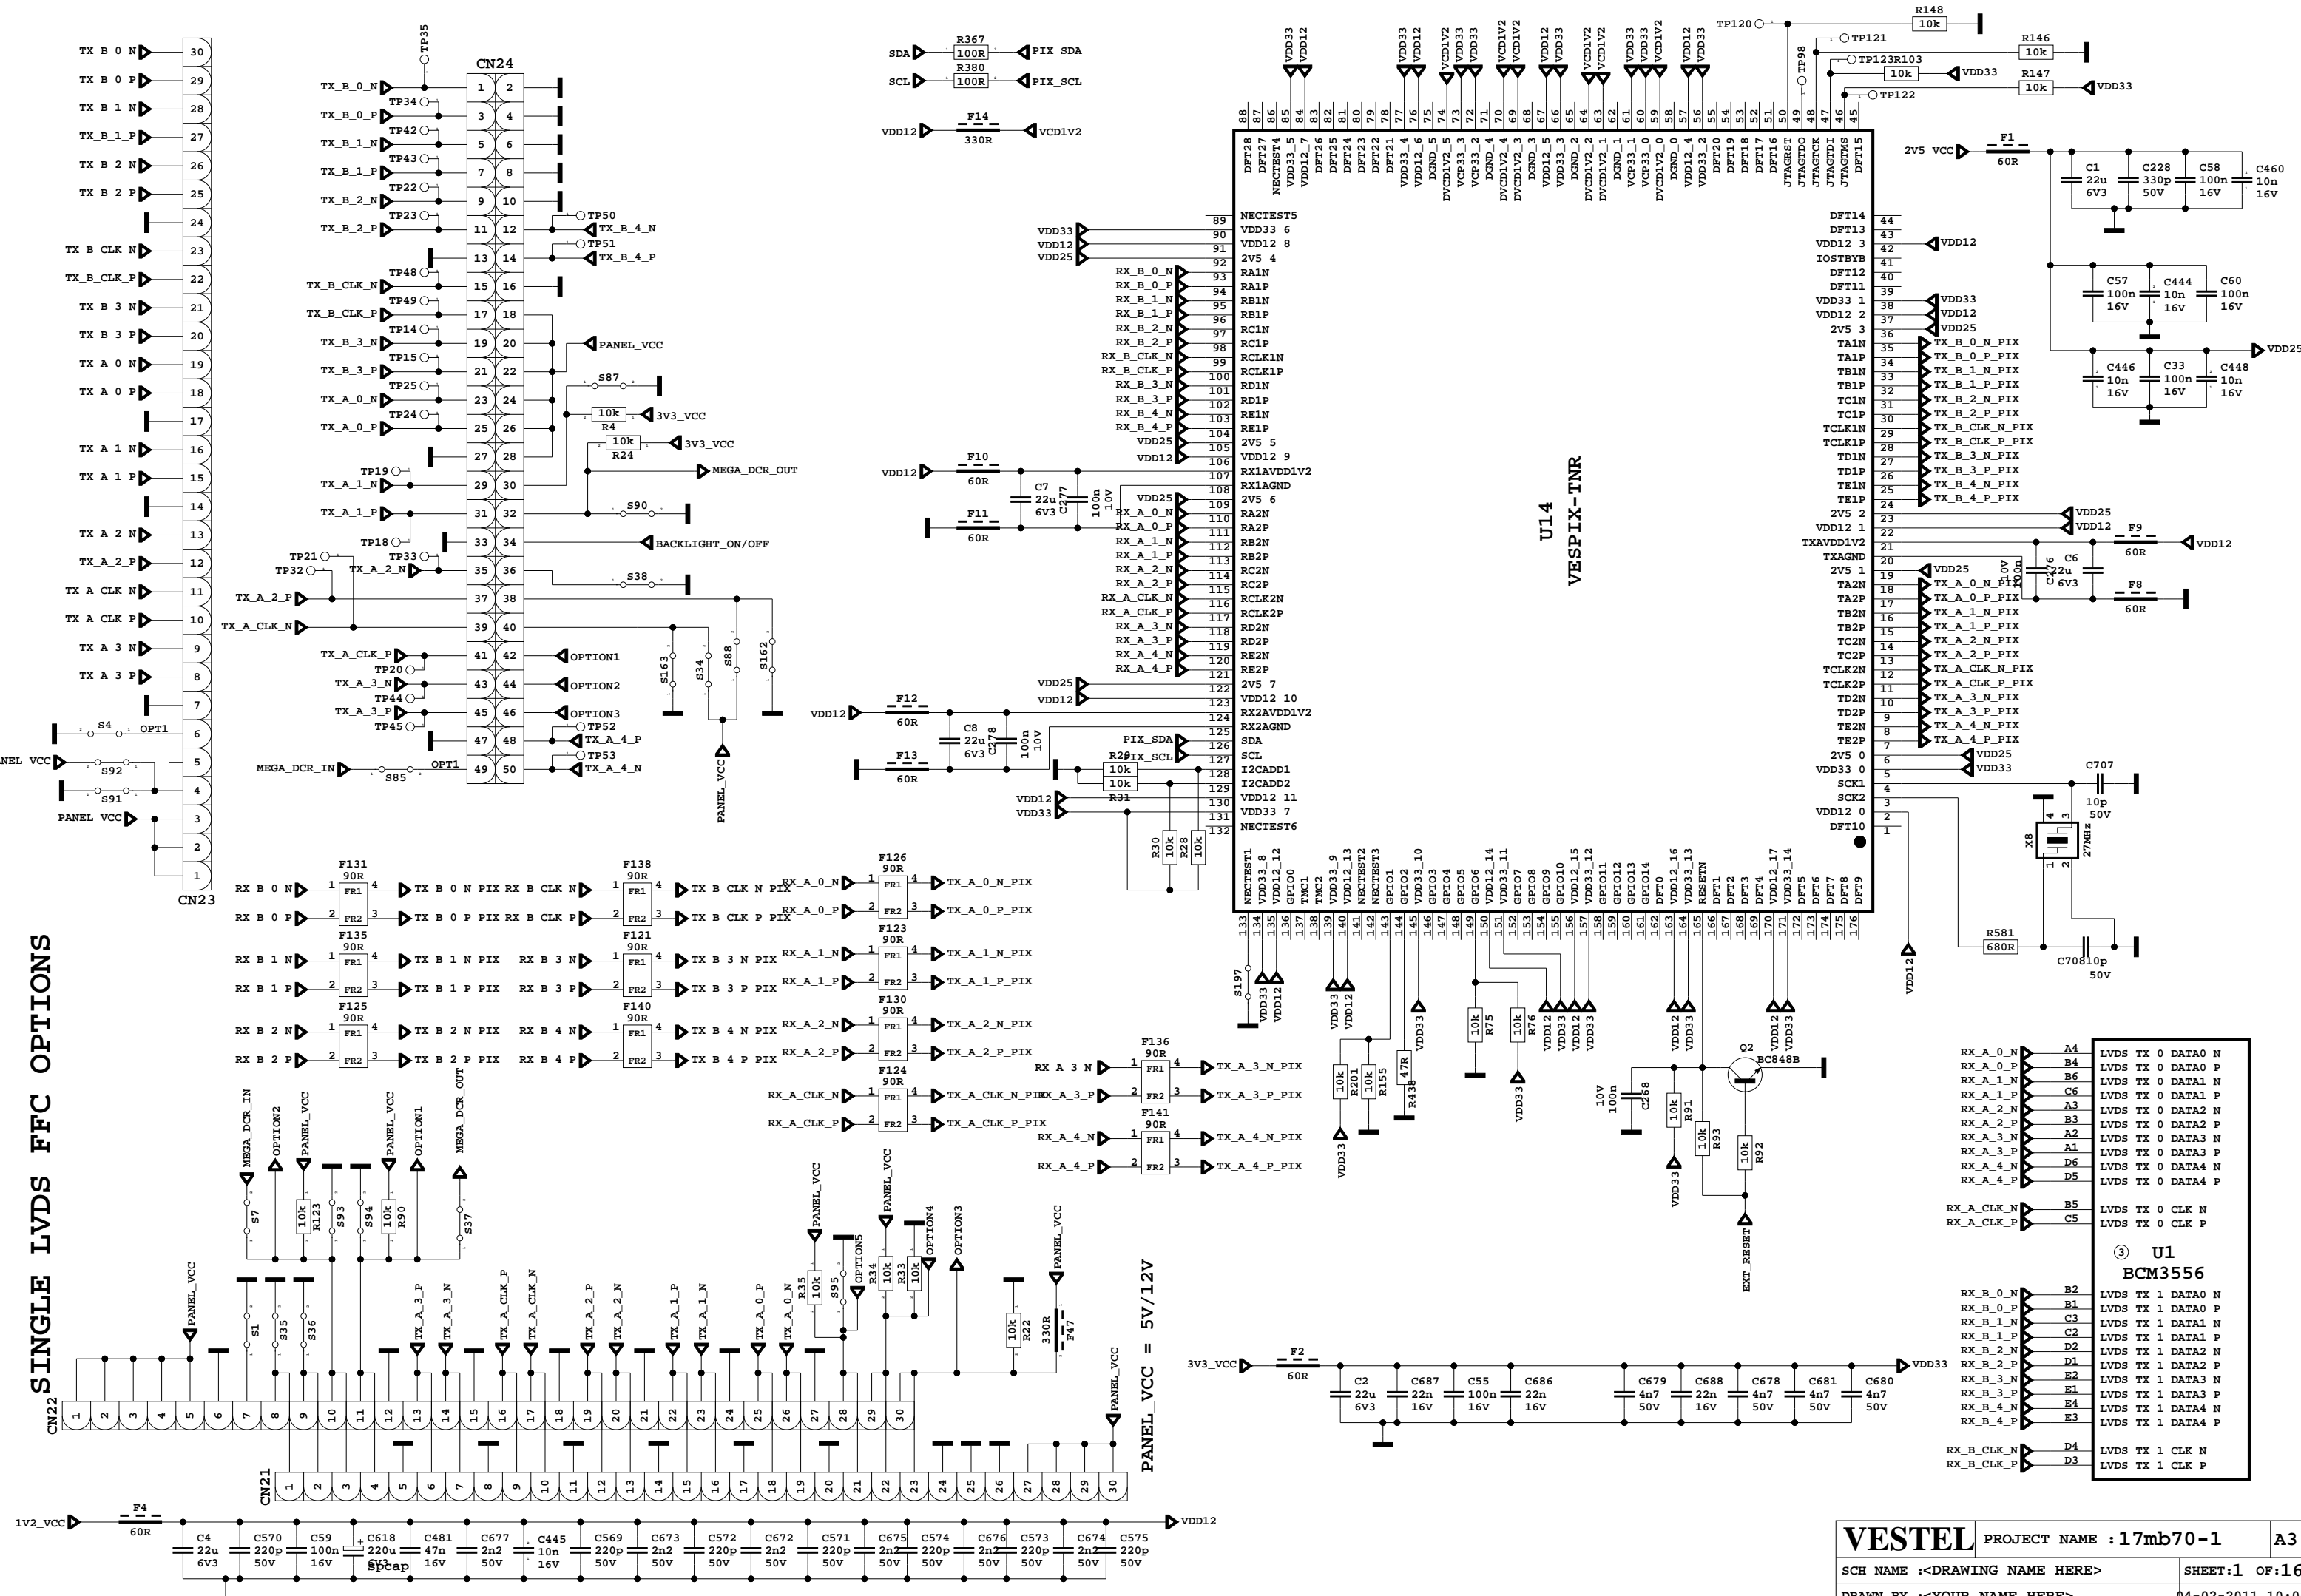

# HDMI (SIL9287)

POWER SOCKET

# POP NOISE CIRCUIT

**SINGLE LVDS FFC OPTIONS**

PNX5100 DUAL LVDS IN/QUAD LVDS OUT

U16 PNX5100