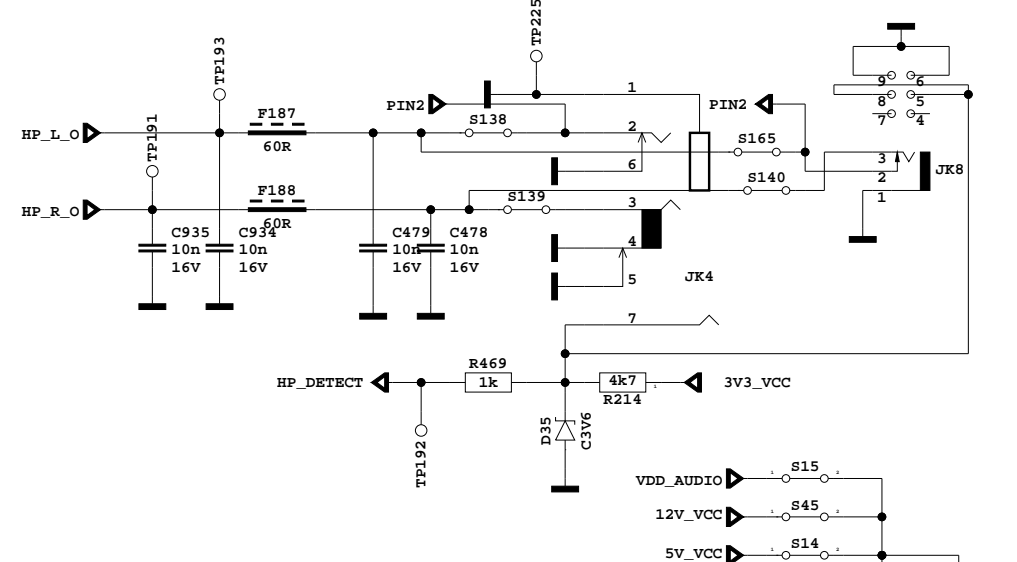

# HDMI (SIL9287)

POWER SOCKET

# POP NOISE CIRCUIT

**SINGLE LVDS FFC OPTIONS**

PNX5100 DUAL LVDS IN/QUAD LVDS OUT

U16 PNX5100