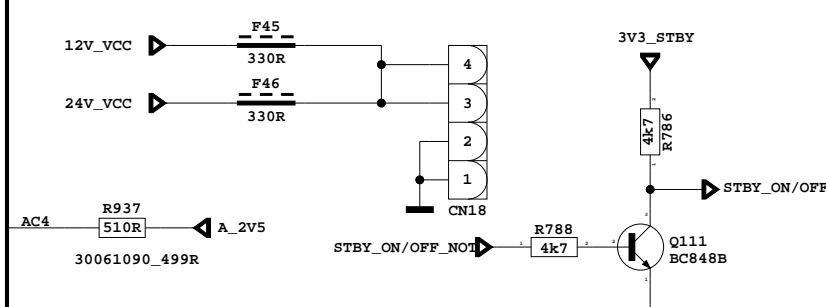

# HDMI (SIL9287)

POWER SOCKET

# POP NOISE CIRCUIT

**SINGLE LVDS FFC OPTIONS**

PNX5100 DUAL LVDS IN/QUAD LVDS OUT

U16 PNX5100