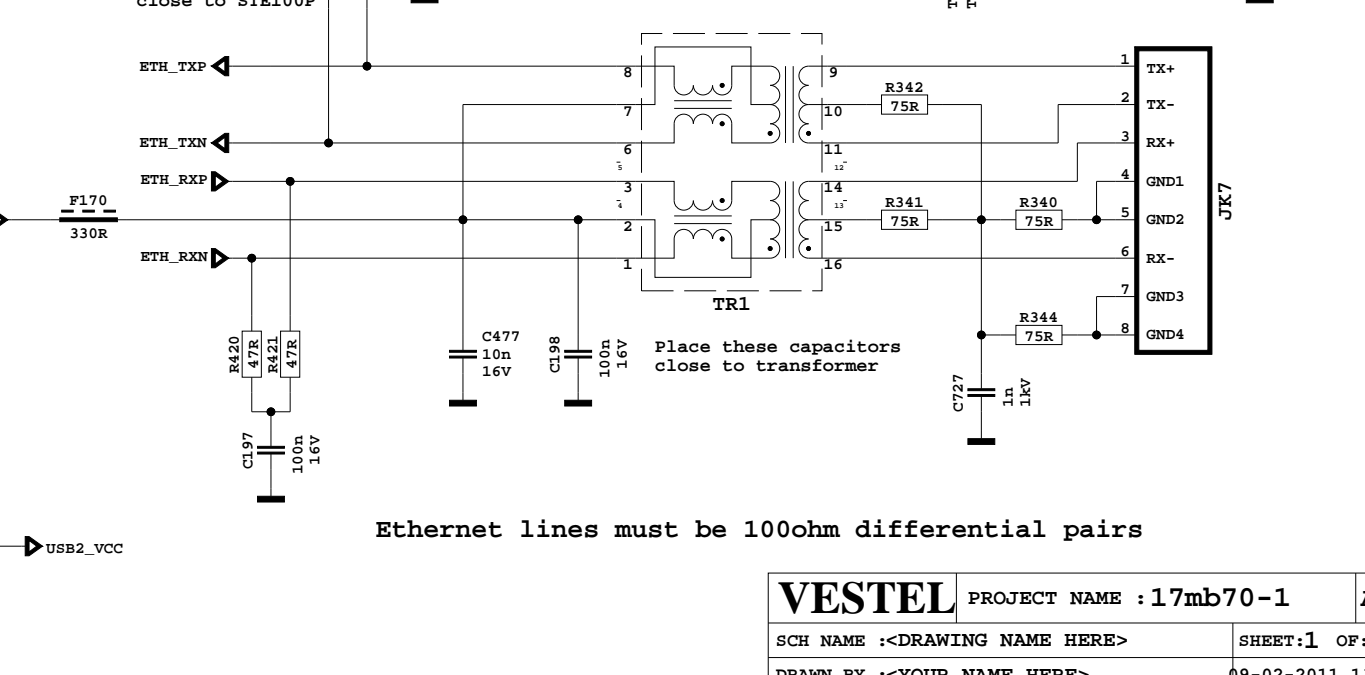

# HDMI (SIL9287)

POWER SOCKET

# POP NOISE CIRCUIT

**SINGLE LVDS FFC OPTIONS**

PNX5100 DUAL LVDS IN/QUAD LVDS OUT

U16 PNX5100