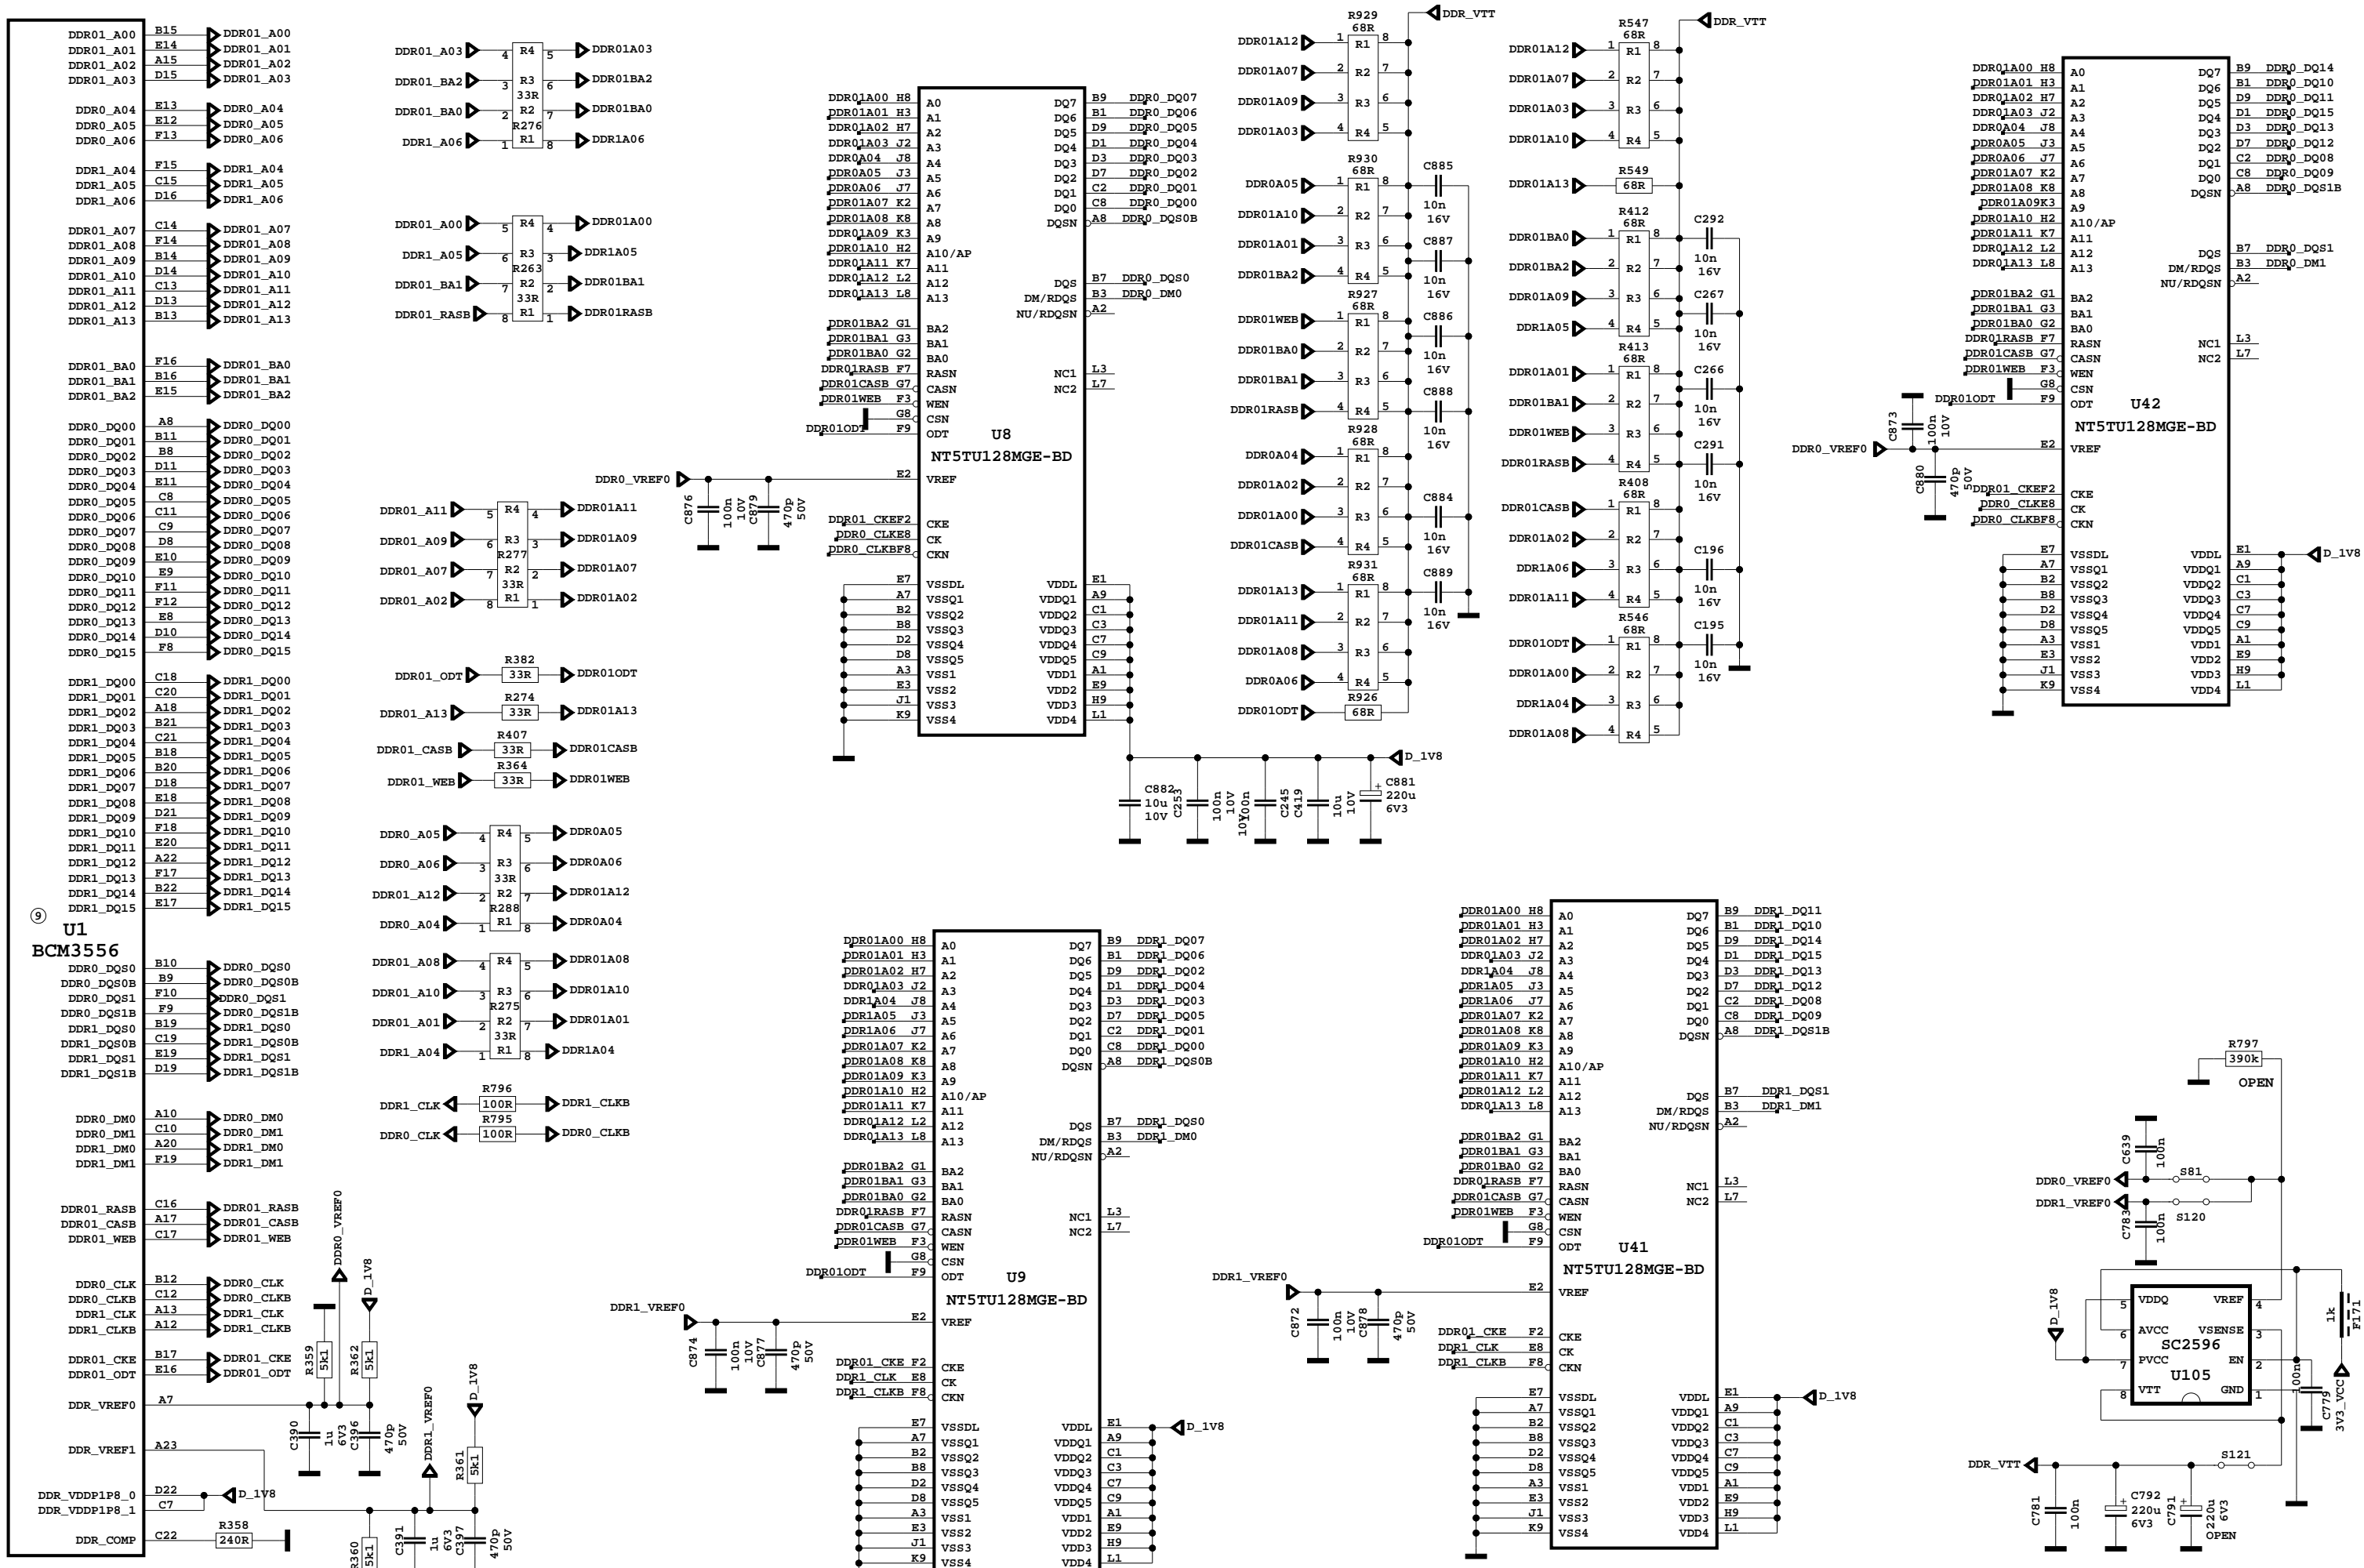

# HDMI (SIL9287)

POWER SOCKET

# POP NOISE CIRCUIT

**SINGLE LVDS FFC OPTIONS**

PNX5100 DUAL LVDS IN/QUAD LVDS OUT

U16 PNX5100