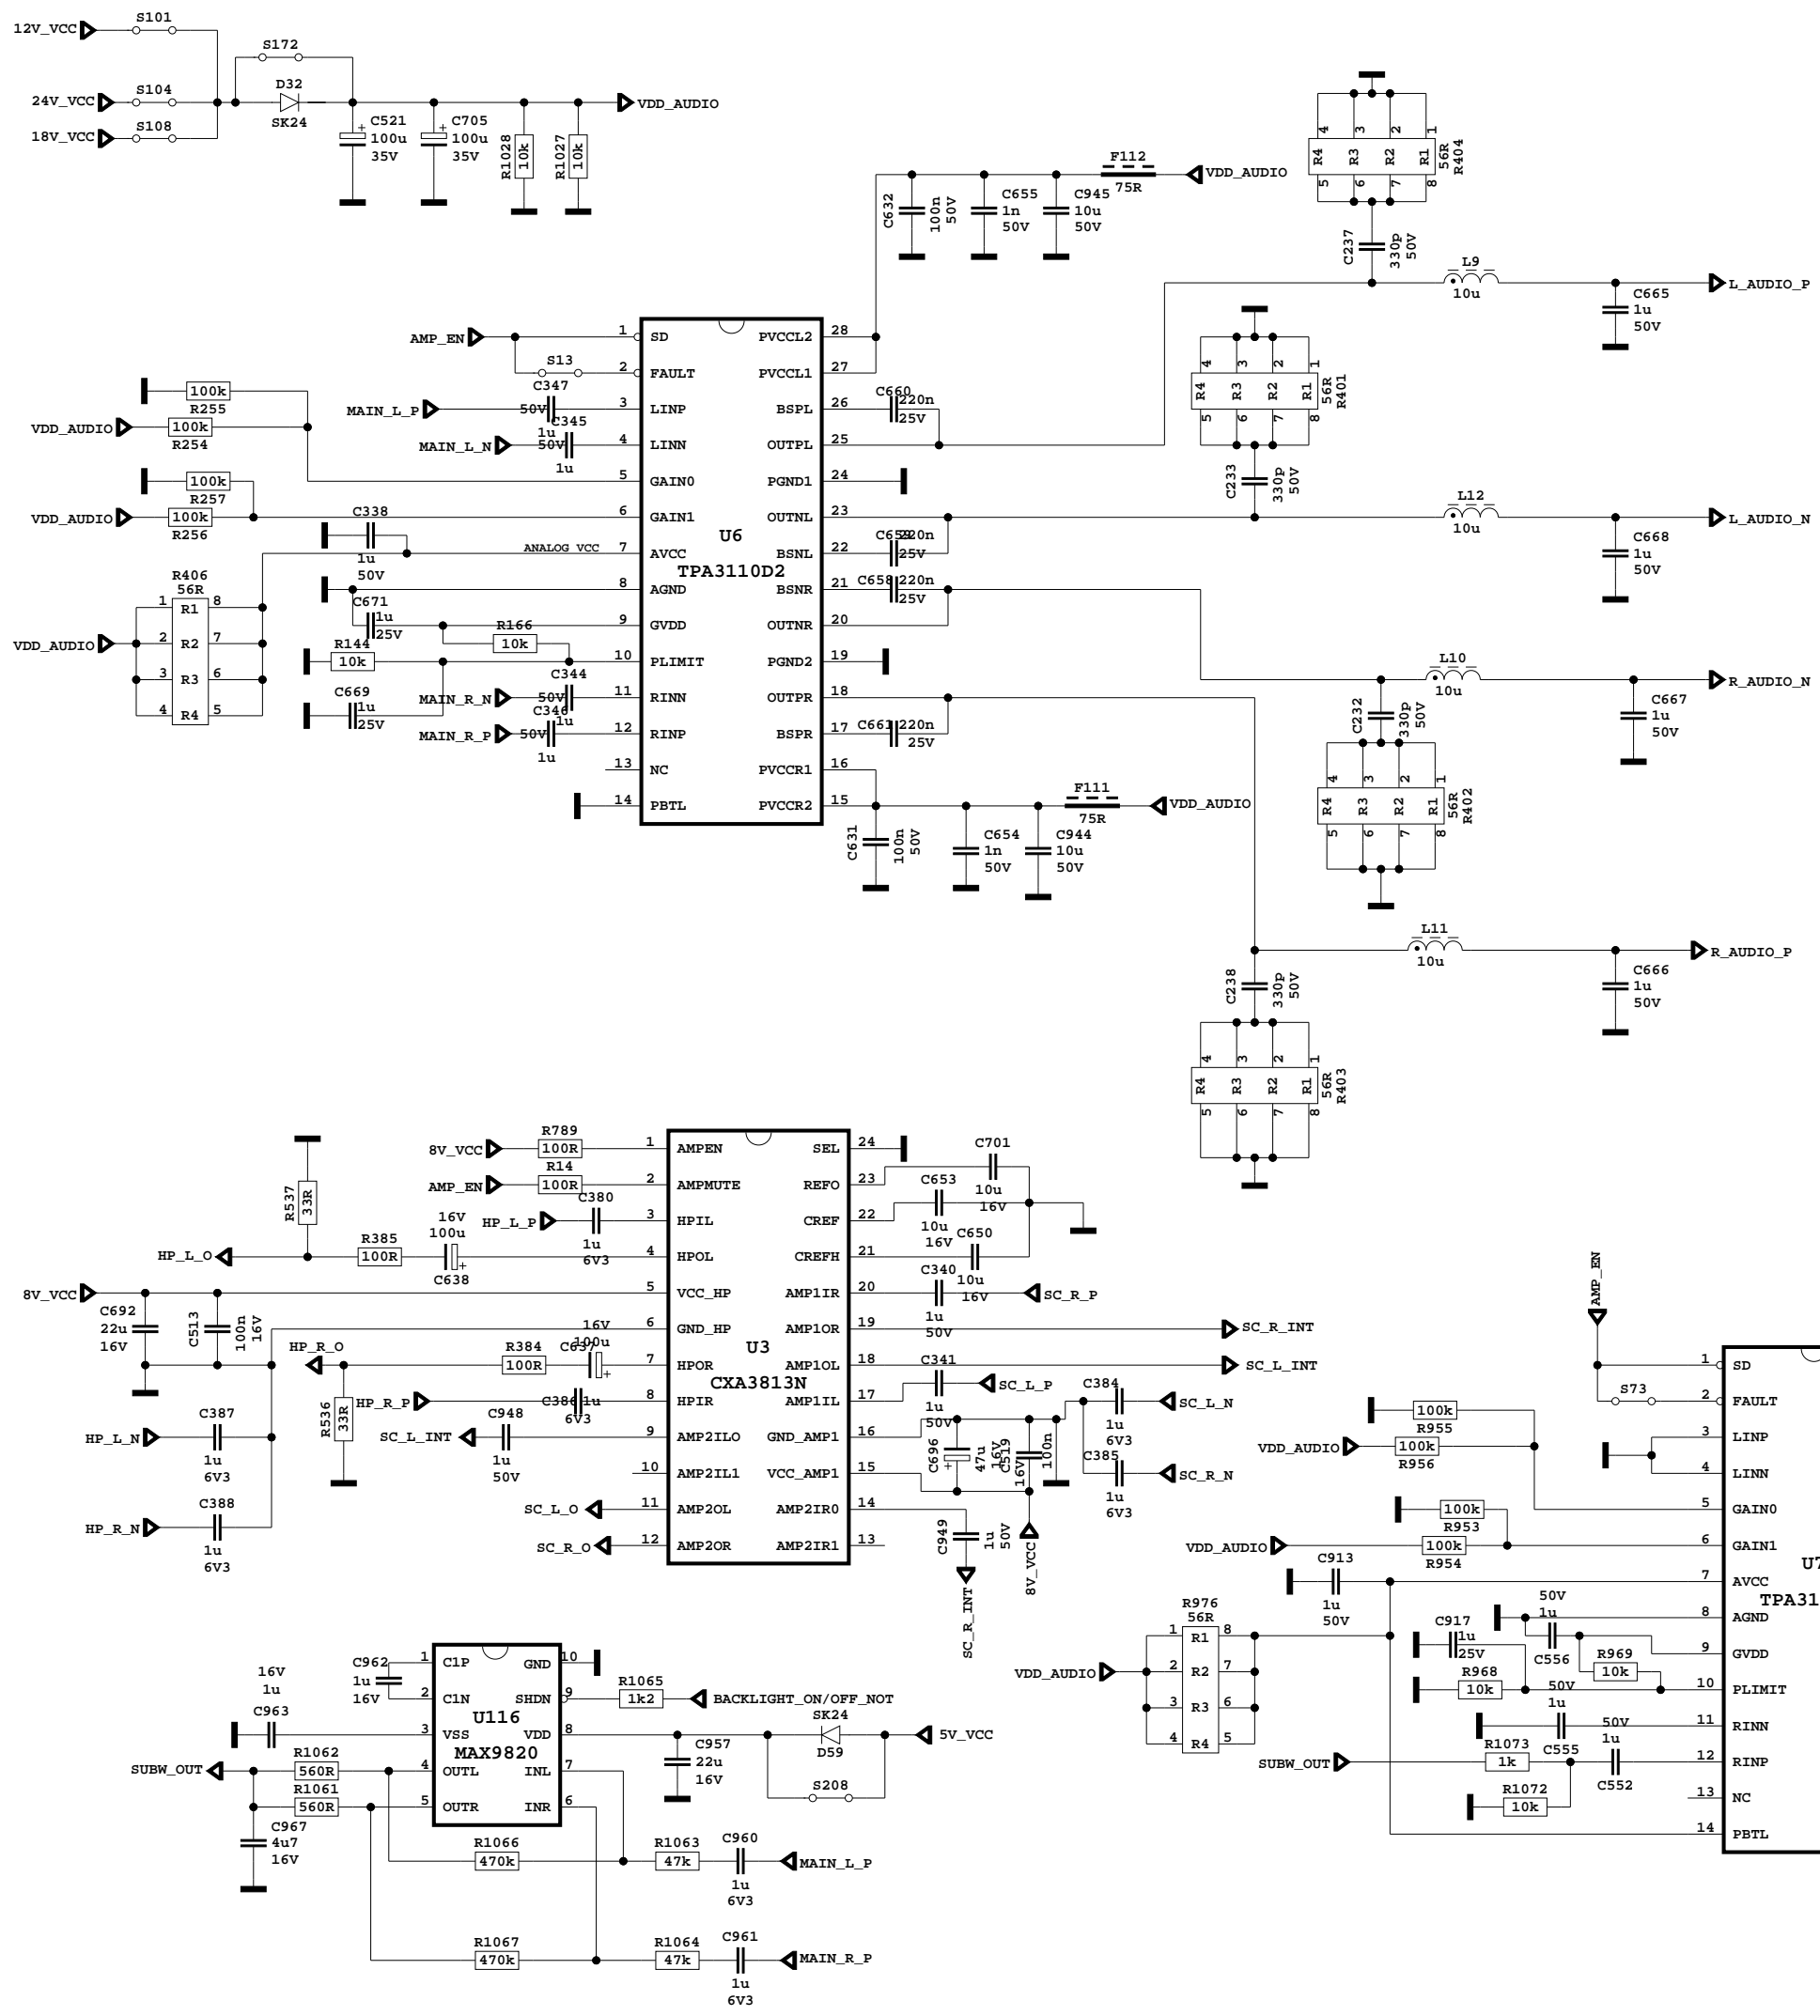

# HDMI (SIL9287)

POWER SOCKET

# POP NOISE CIRCUIT

**SINGLE LVDS FFC OPTIONS**

PNX5100 DUAL LVDS IN/QUAD LVDS OUT

U16 PNX5100