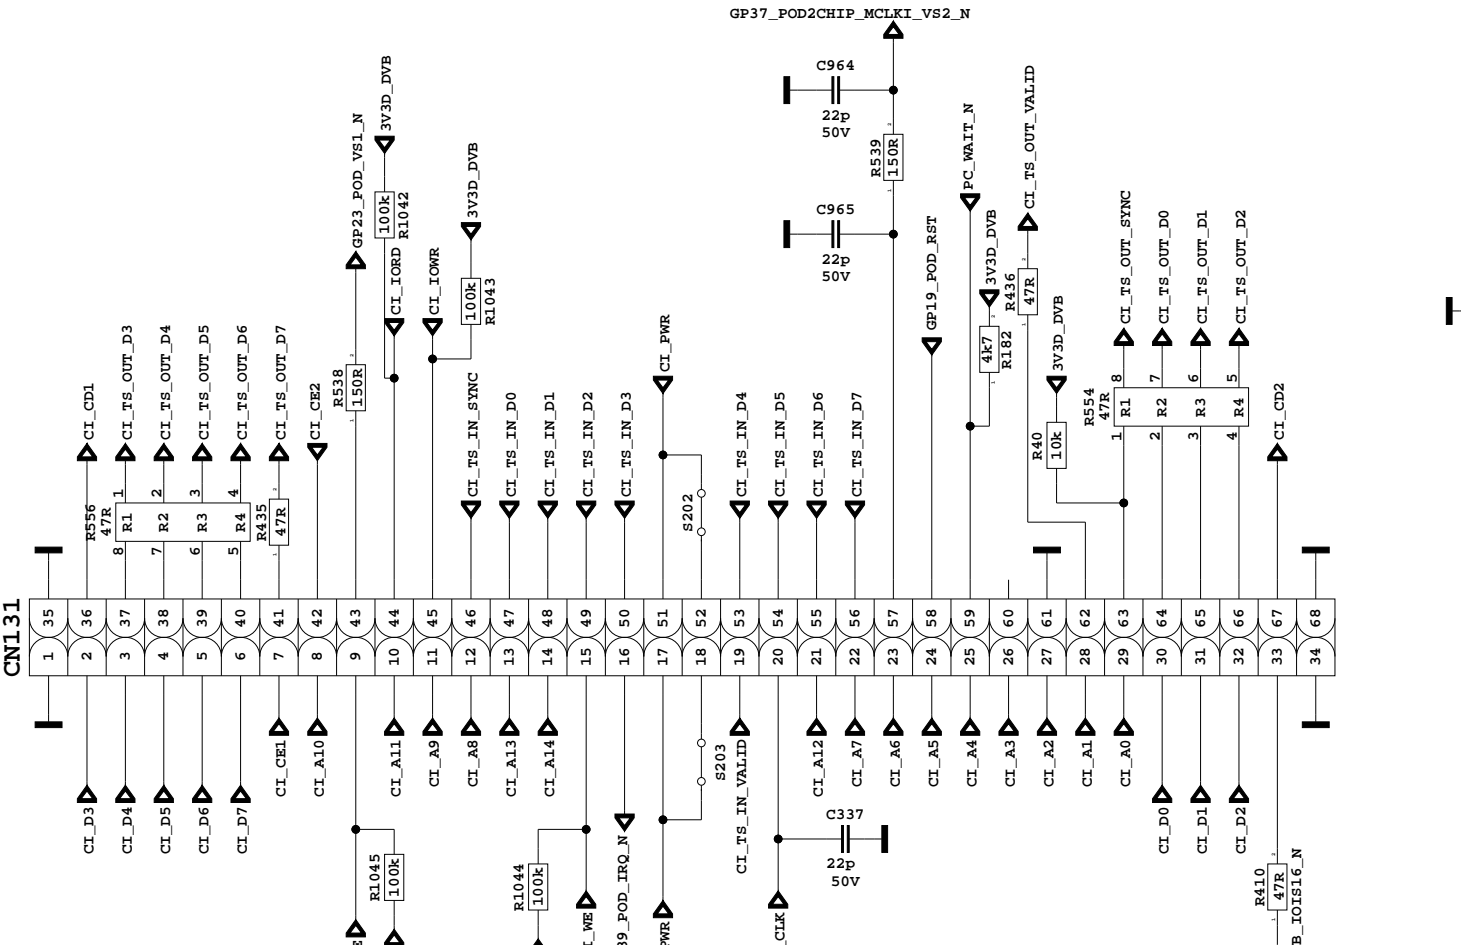

# HDMI (SIL9287)

POWER SOCKET

# POP NOISE CIRCUIT

**SINGLE LVDS FFC OPTIONS**

PNX5100 DUAL LVDS IN/QUAD LVDS OUT

U16 PNX5100