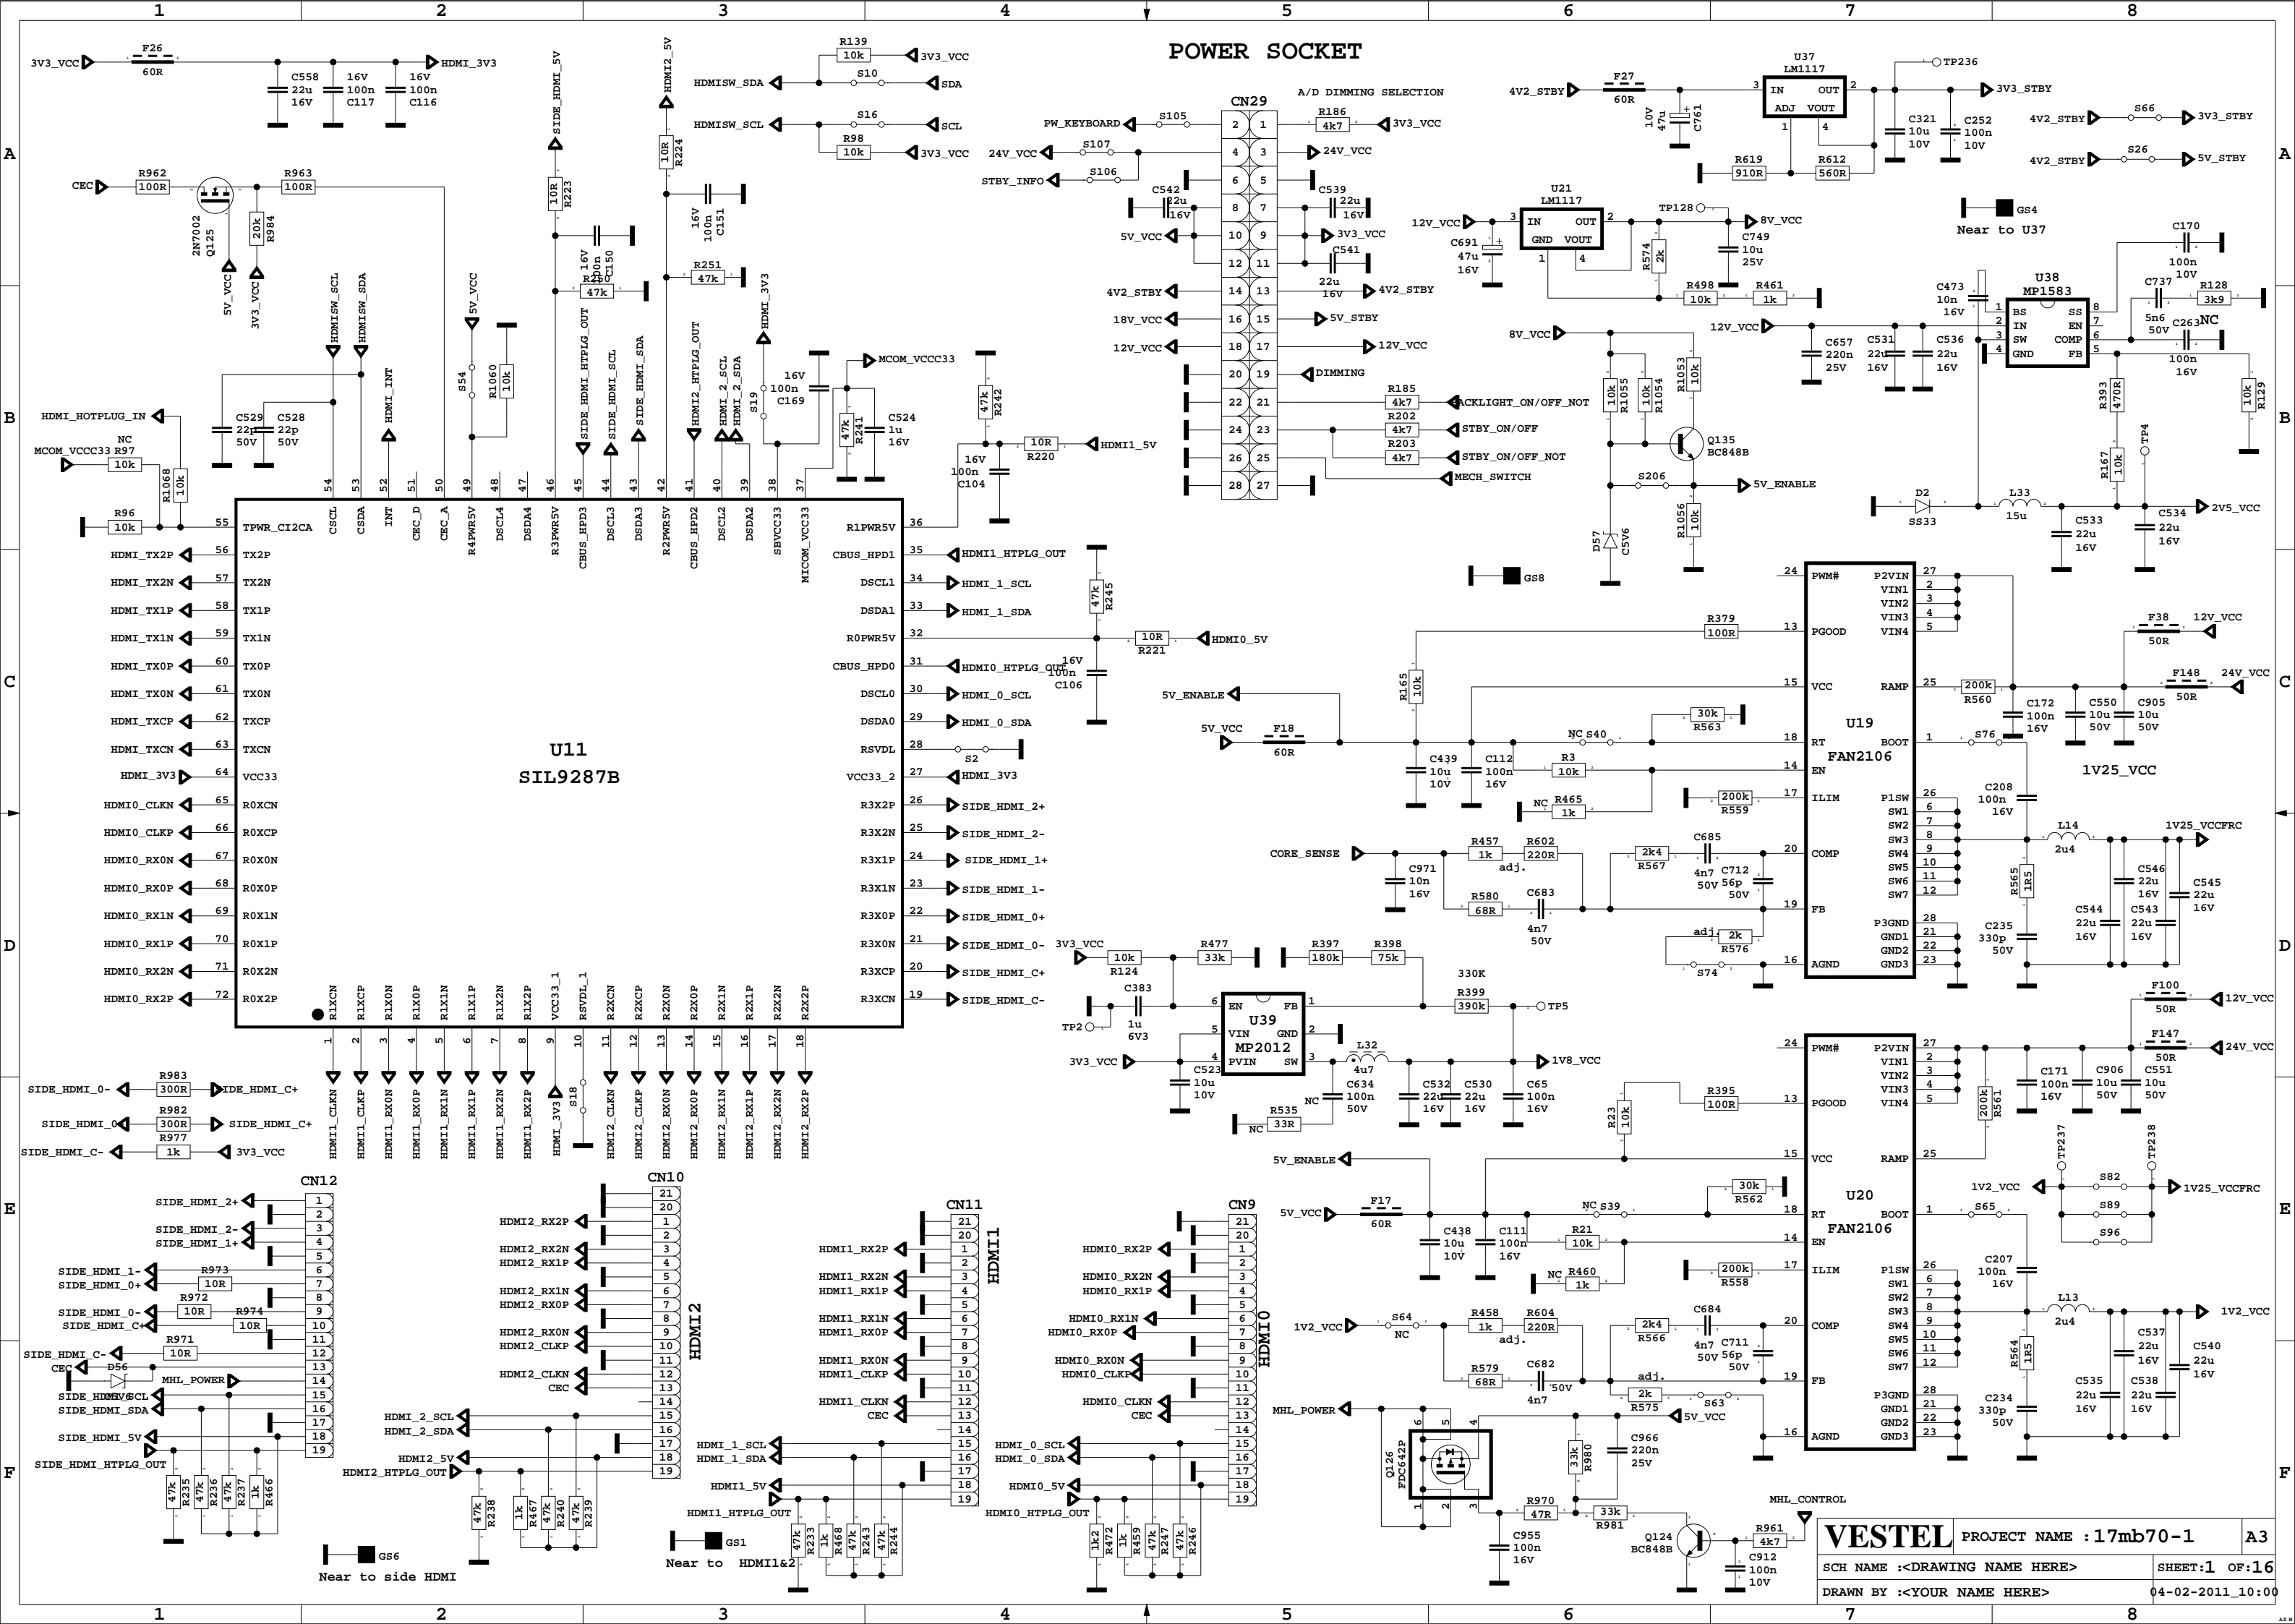

# HDMI (SIL9287)

POWER SOCKET

# POP NOISE CIRCUIT

**SINGLE LVDS FFC OPTIONS**

PNX5100 DUAL LVDS IN/QUAD LVDS OUT

U16 PNX5100