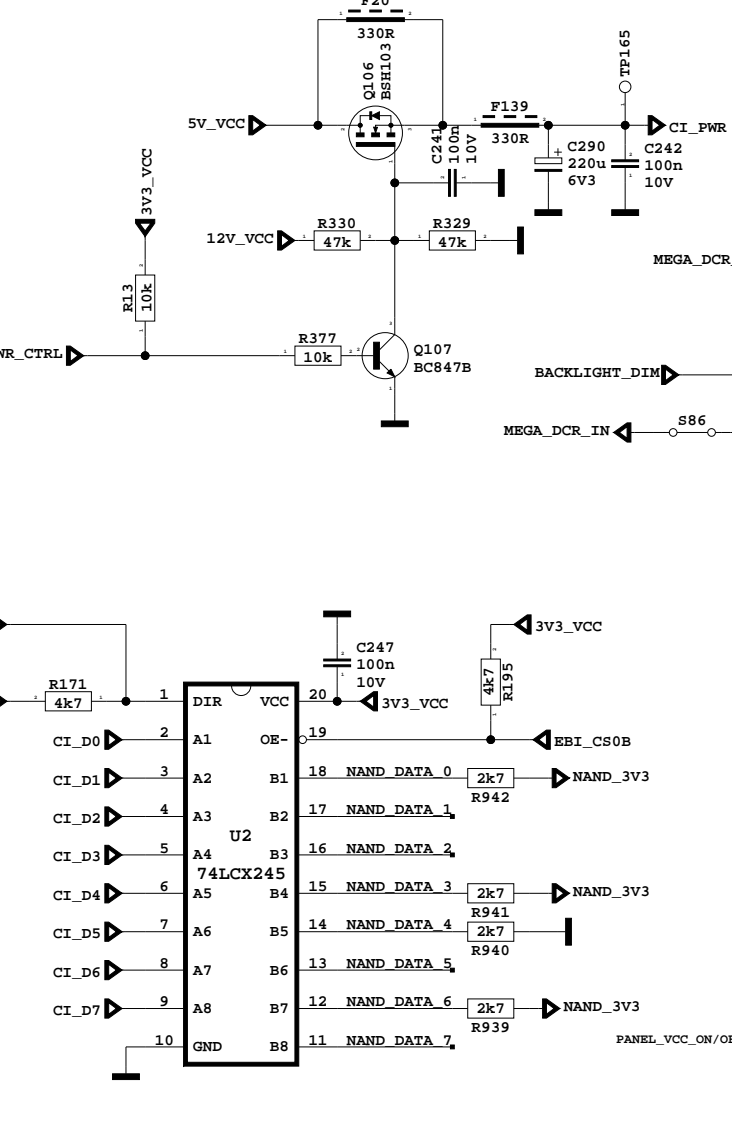

# HDMI (SIL9287)

POWER SOCKET

# POP NOISE CIRCUIT

**SINGLE LVDS FFC OPTIONS**

PNX5100 DUAL LVDS IN/QUAD LVDS OUT

U16 PNX5100