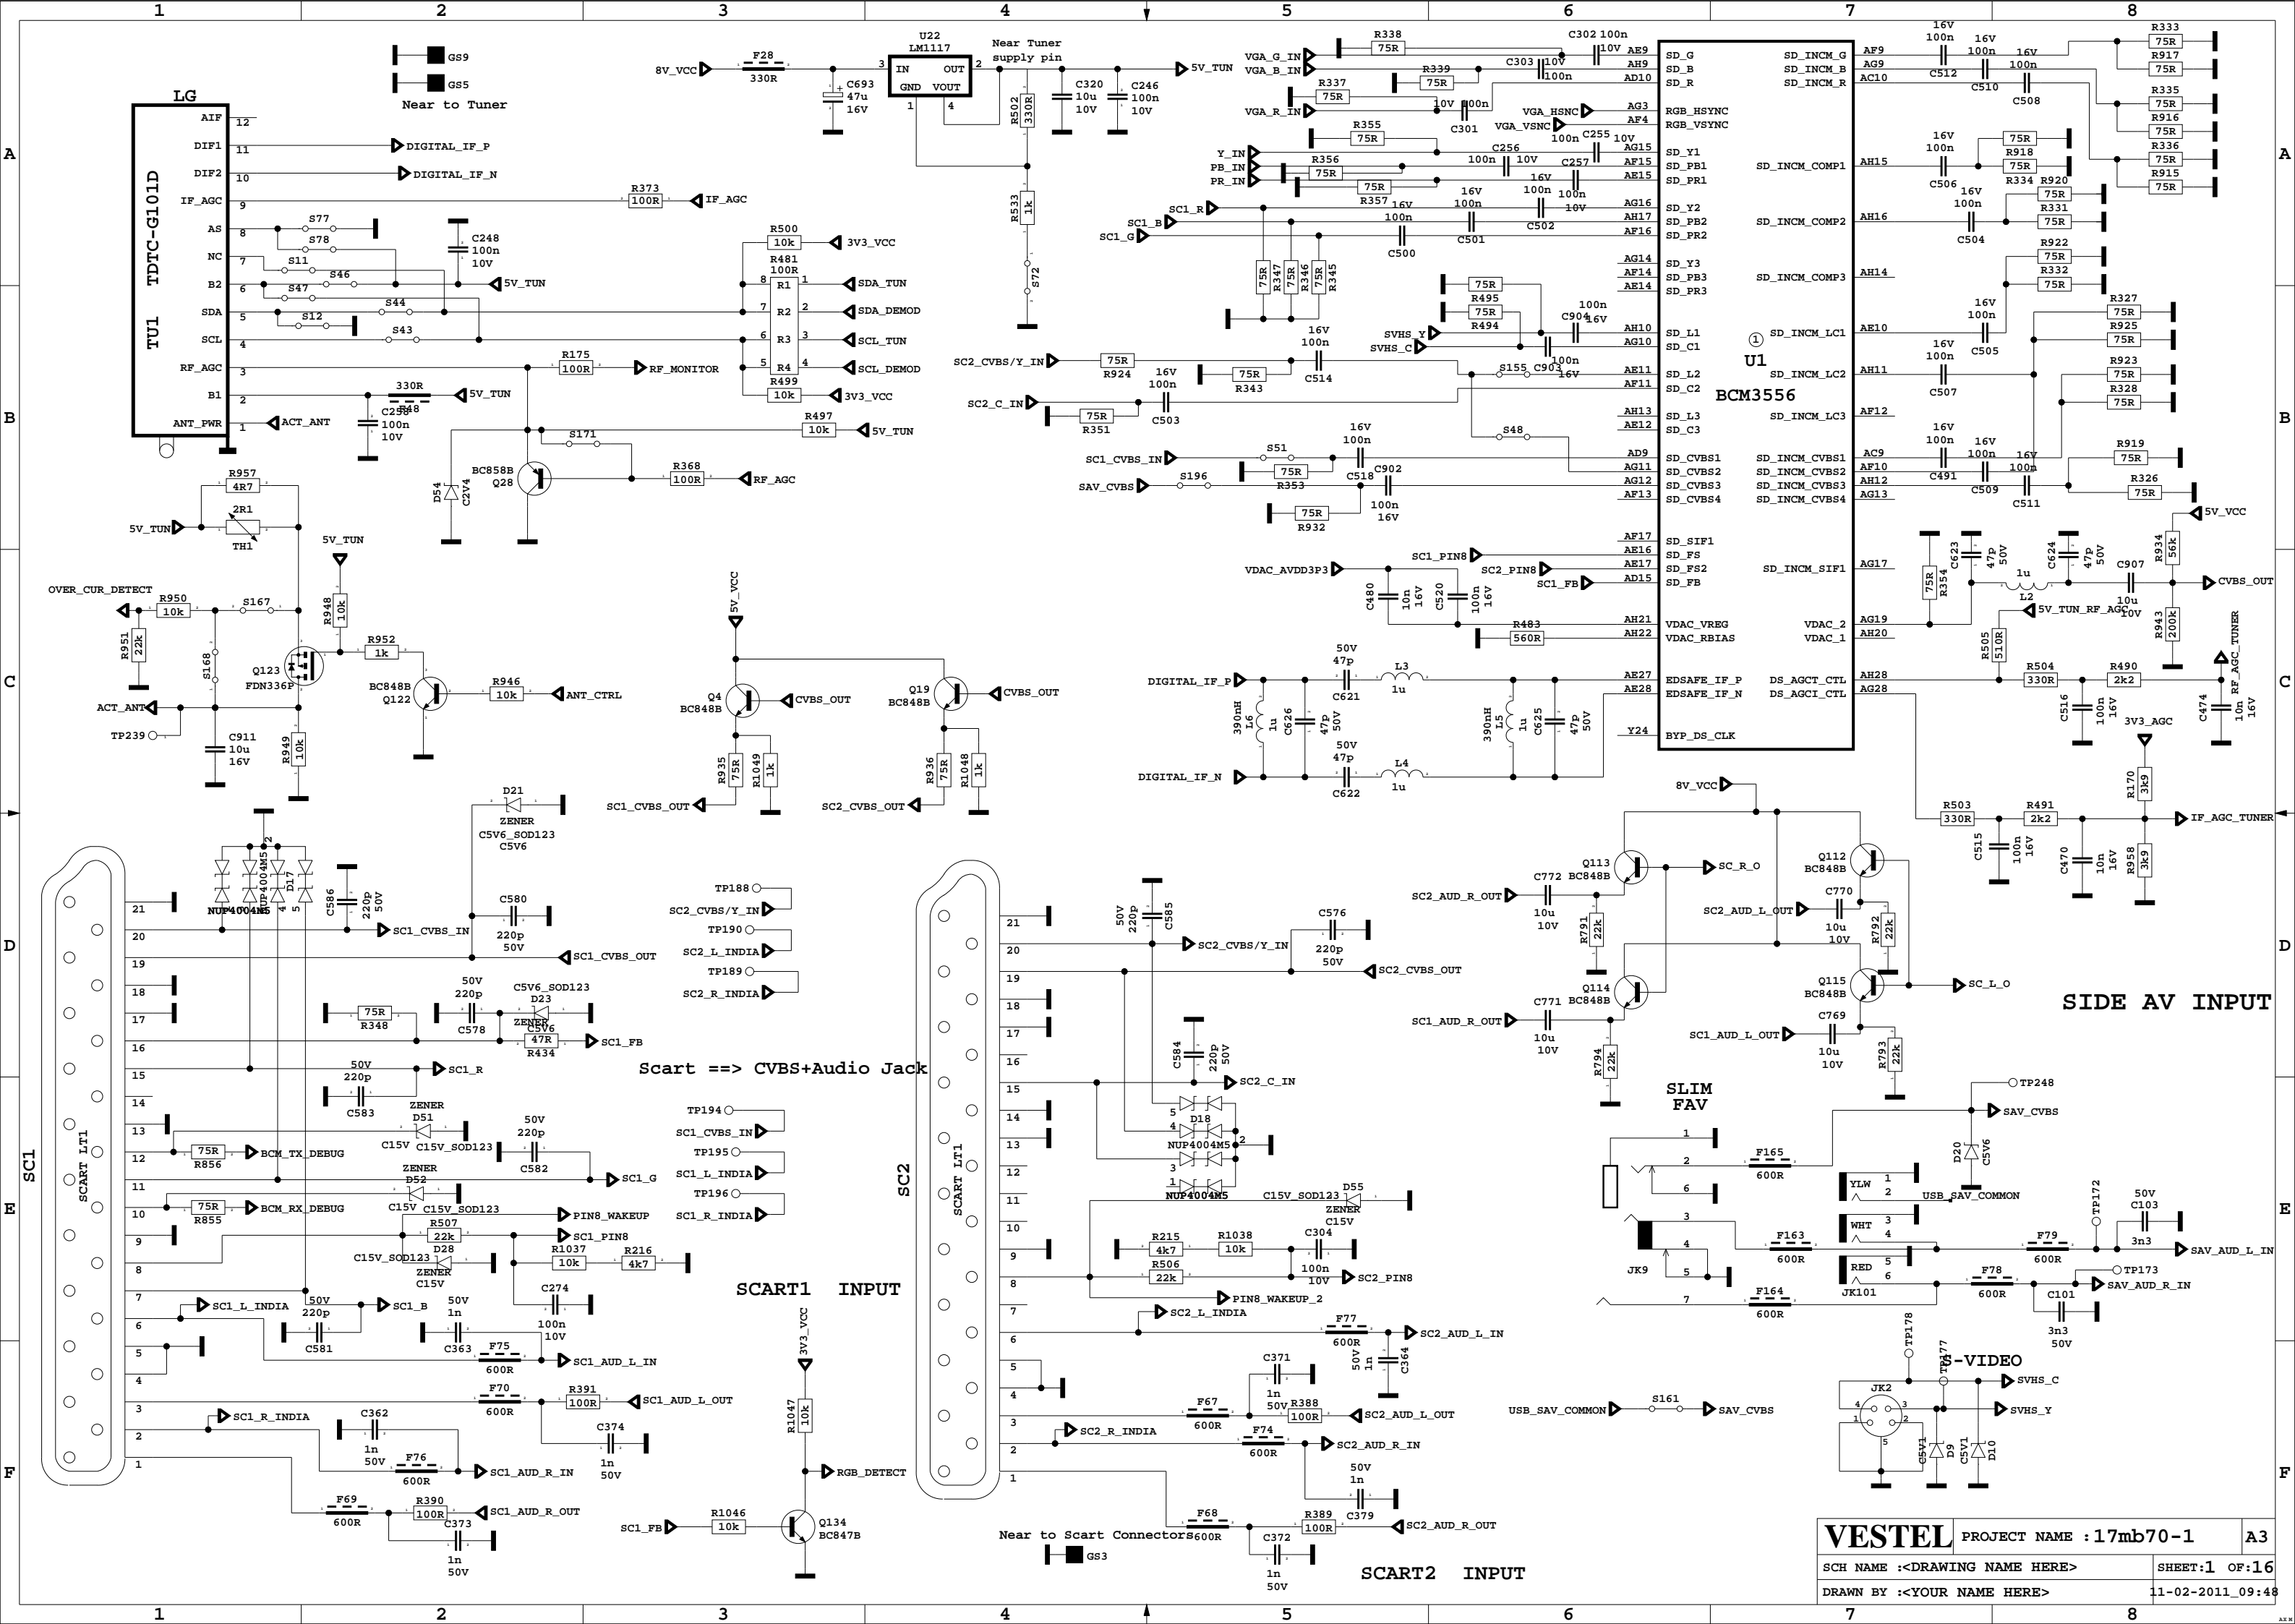

# HDMI (SIL9287)

POWER SOCKET

# POP NOISE CIRCUIT

**SINGLE LVDS FFC OPTIONS**

PNX5100 DUAL LVDS IN/QUAD LVDS OUT

U16 PNX5100