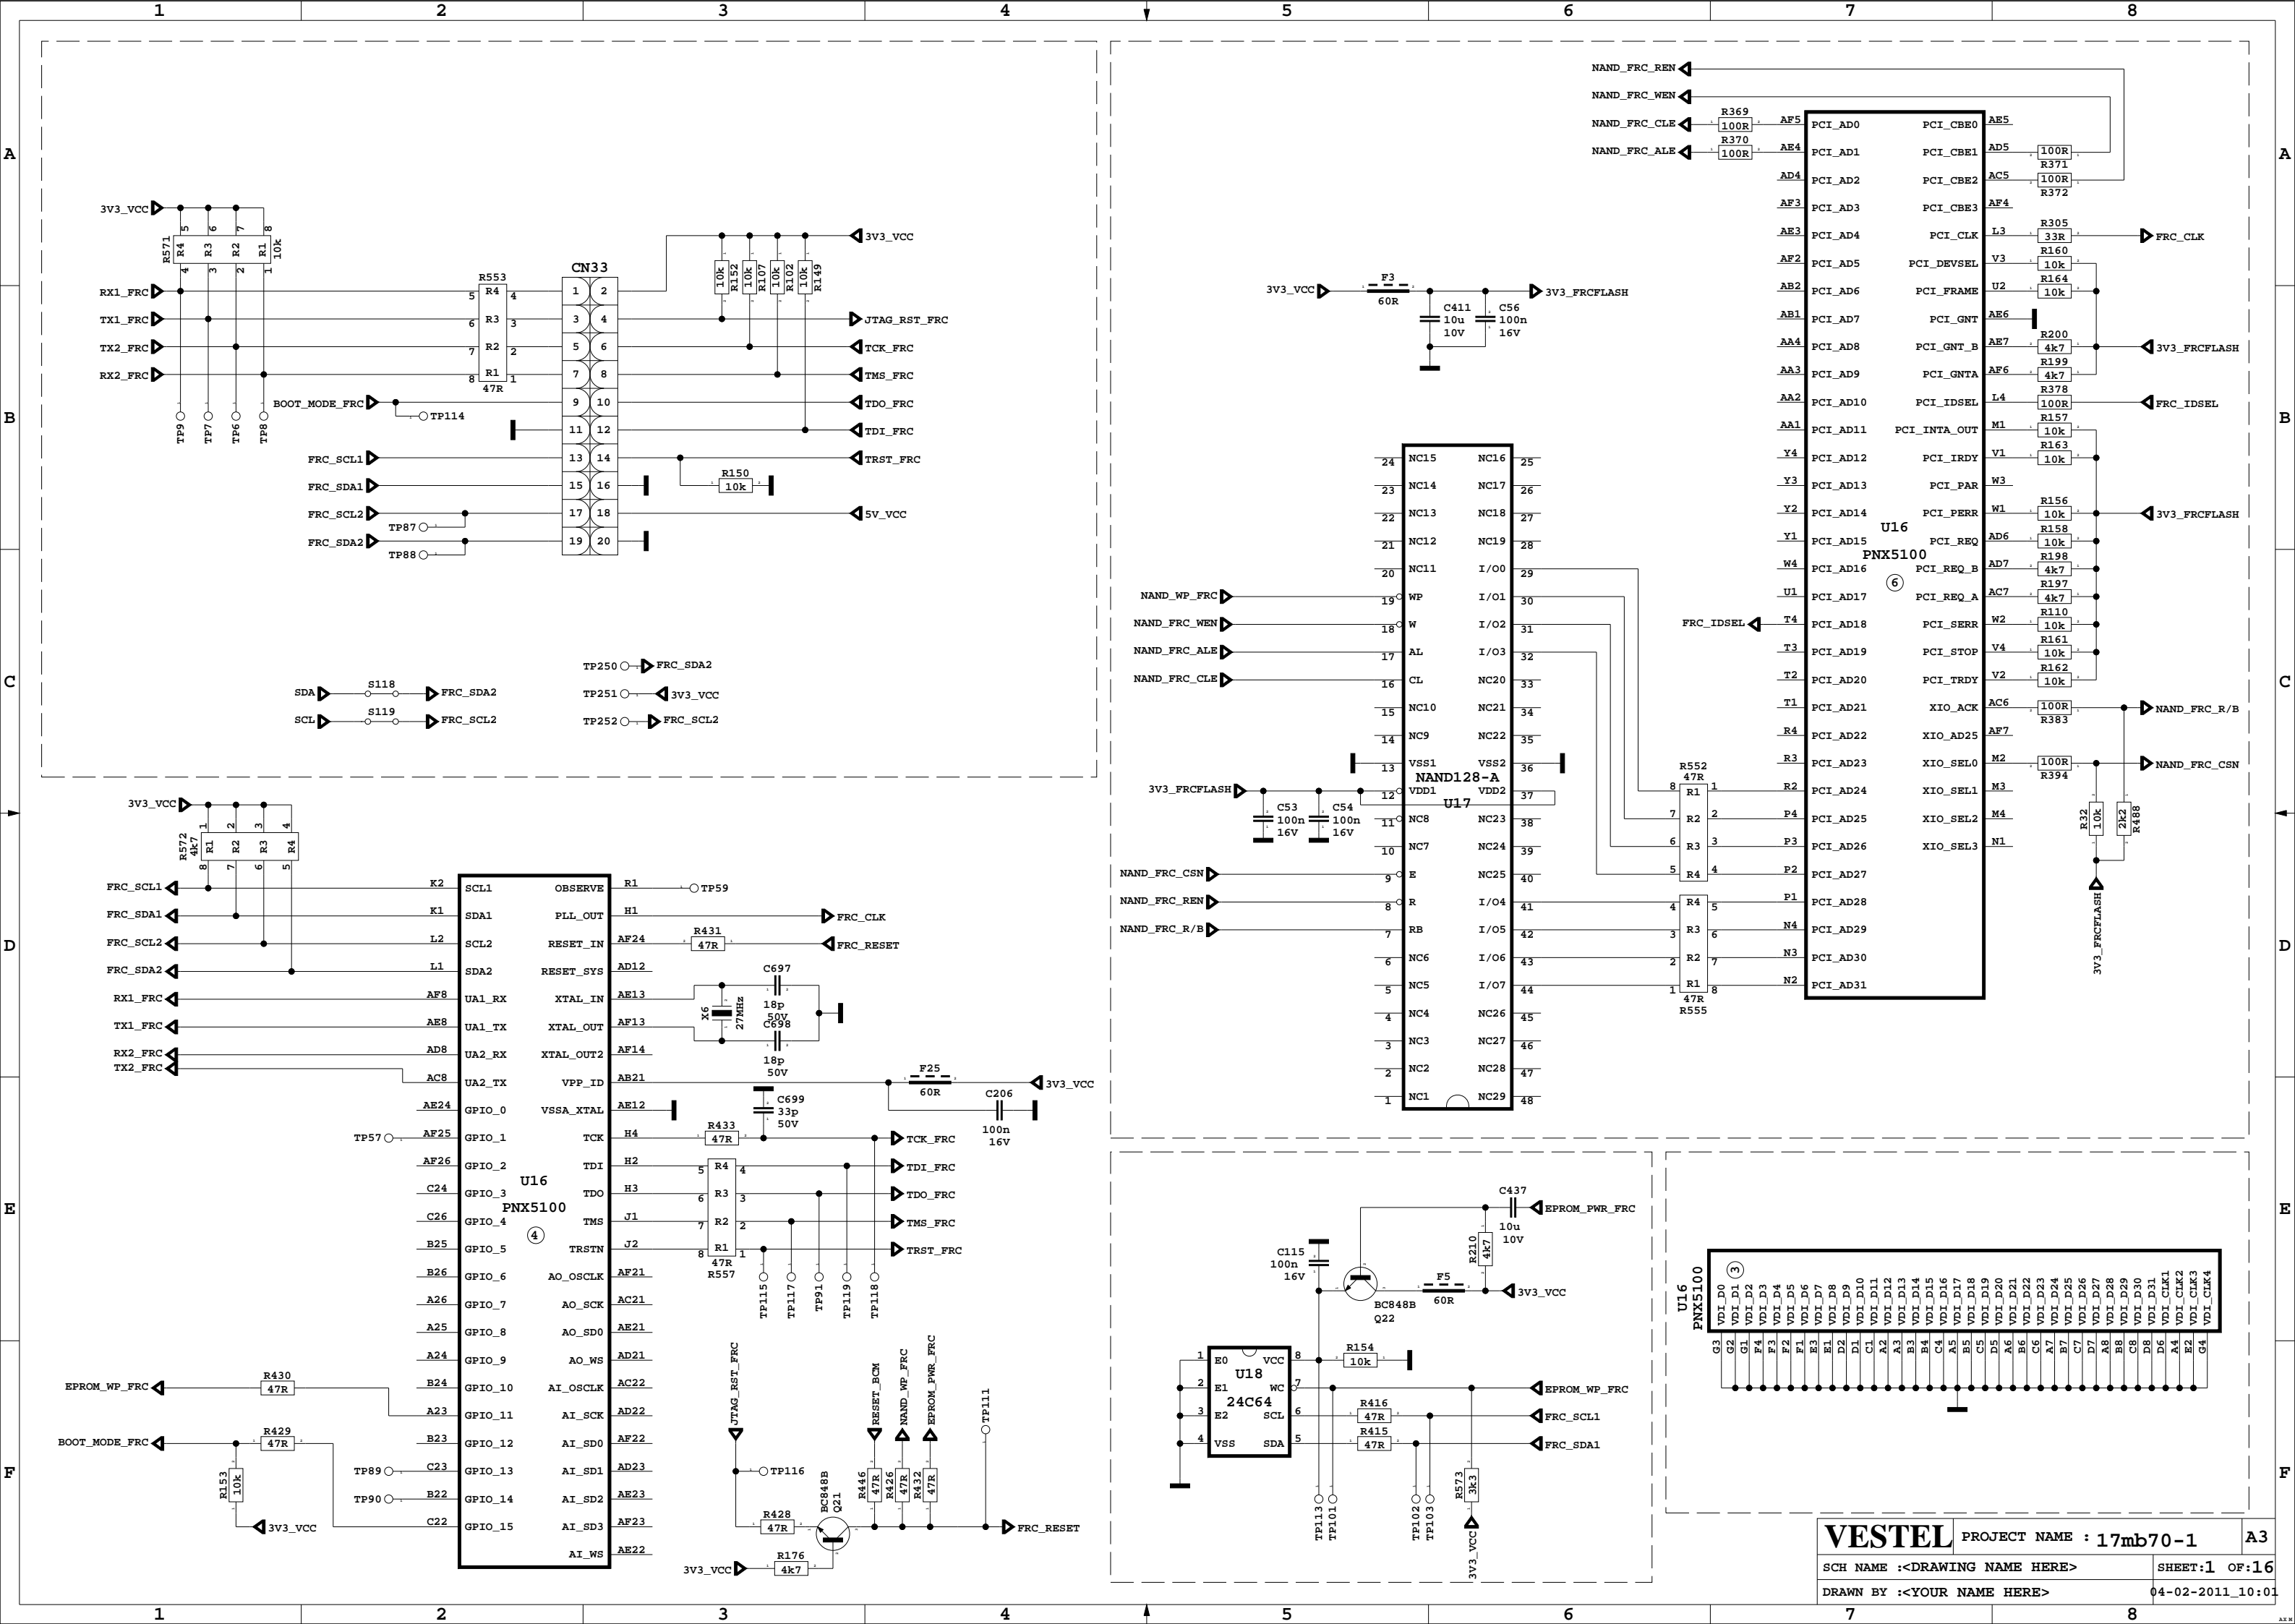

# HDMI (SIL9287)

POWER SOCKET

# POP NOISE CIRCUIT

**SINGLE LVDS FFC OPTIONS**

PNX5100 DUAL LVDS IN/QUAD LVDS OUT

U16 PNX5100