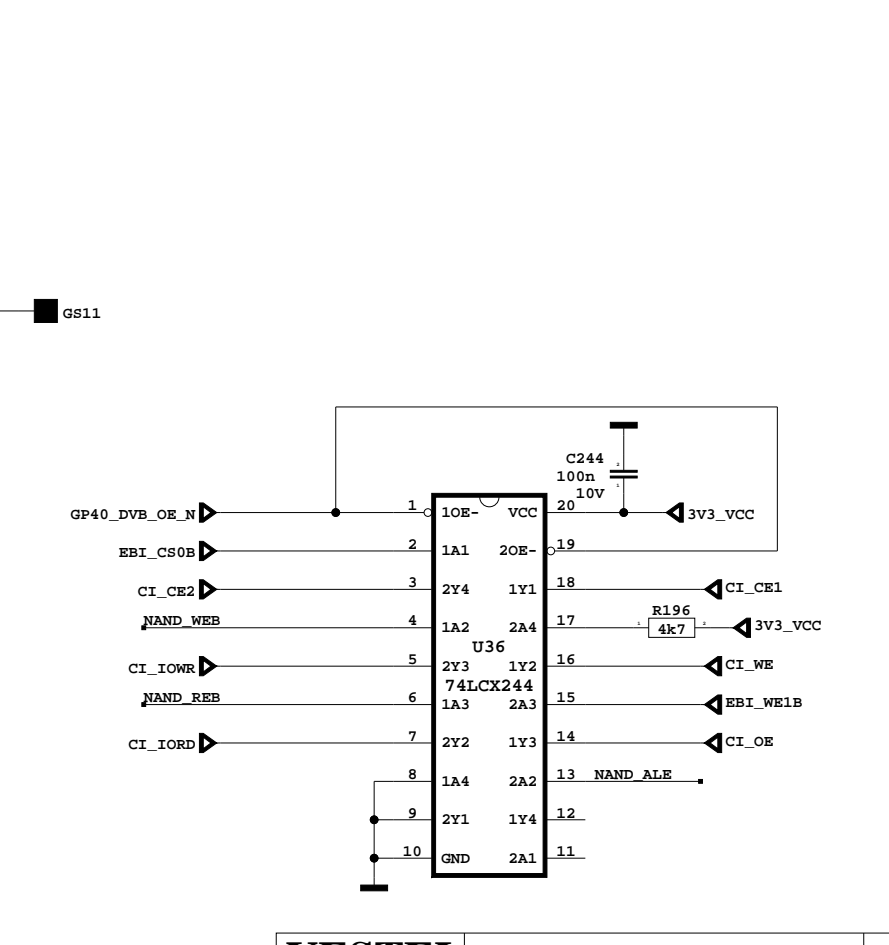

# HDMI (SIL9287)

POWER SOCKET

# POP NOISE CIRCUIT

**SINGLE LVDS FFC OPTIONS**

PNX5100 DUAL LVDS IN/QUAD LVDS OUT

U16 PNX5100