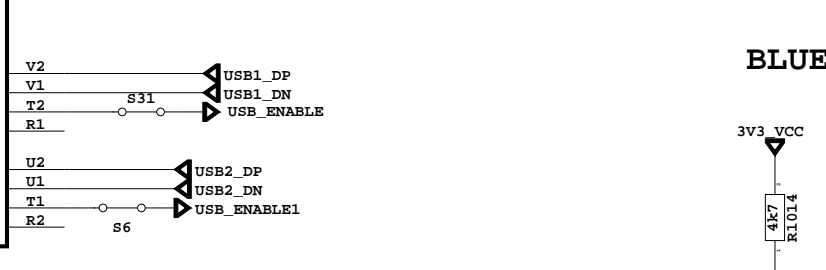

# HDMI (SIL9287)

POWER SOCKET

# POP NOISE CIRCUIT

**SINGLE LVDS FFC OPTIONS**

PNX5100 DUAL LVDS IN/QUAD LVDS OUT

U16 PNX5100