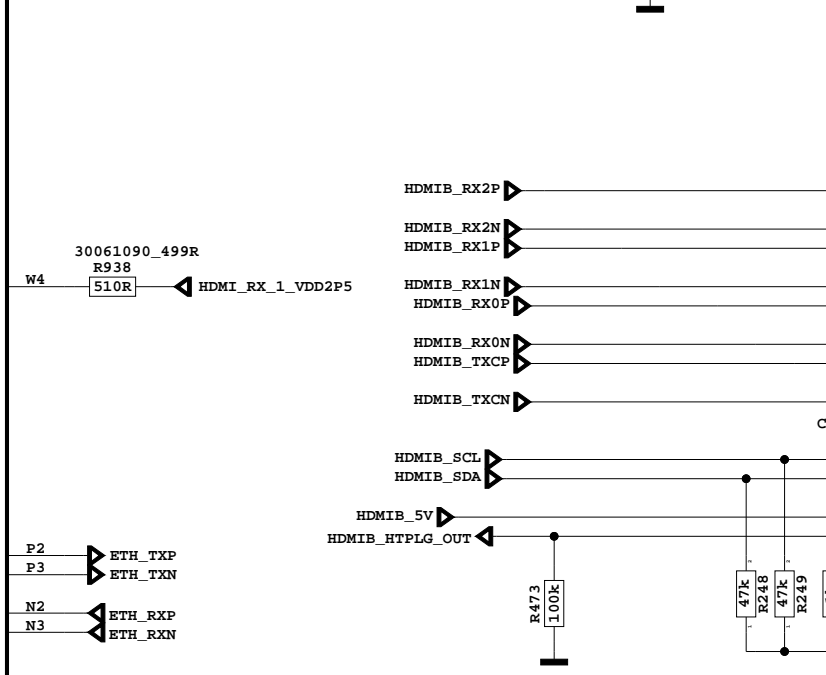

# HDMI (SIL9287)

POWER SOCKET

# POP NOISE CIRCUIT

**SINGLE LVDS FFC OPTIONS**

PNX5100 DUAL LVDS IN/QUAD LVDS OUT

U16 PNX5100