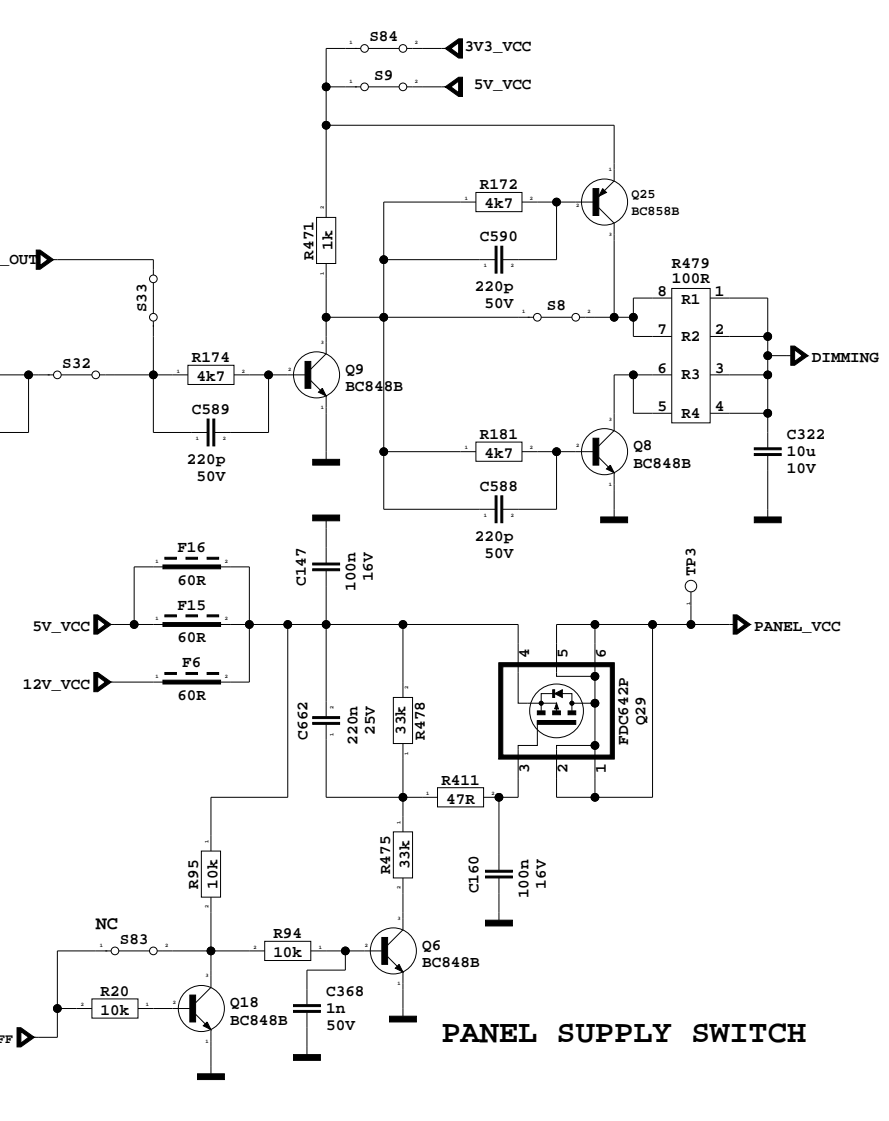

# HDMI (SIL9287)

POWER SOCKET

# POP NOISE CIRCUIT

**SINGLE LVDS FFC OPTIONS**

PNX5100 DUAL LVDS IN/QUAD LVDS OUT

U16 PNX5100