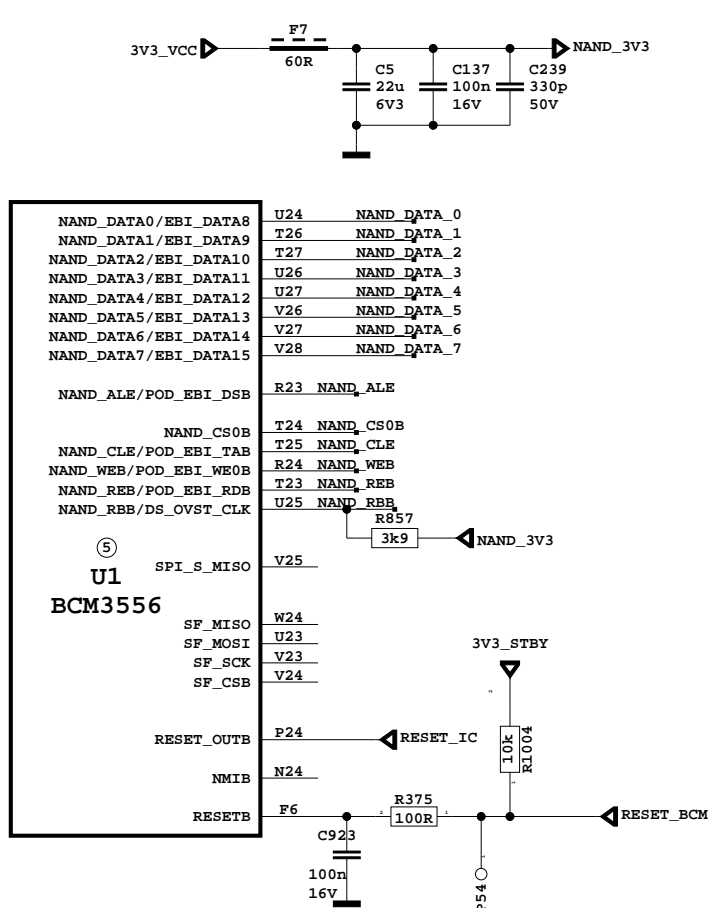

# HDMI (SIL9287)

POWER SOCKET

# POP NOISE CIRCUIT

**SINGLE LVDS FFC OPTIONS**

PNX5100 DUAL LVDS IN/QUAD LVDS OUT

U16 PNX5100