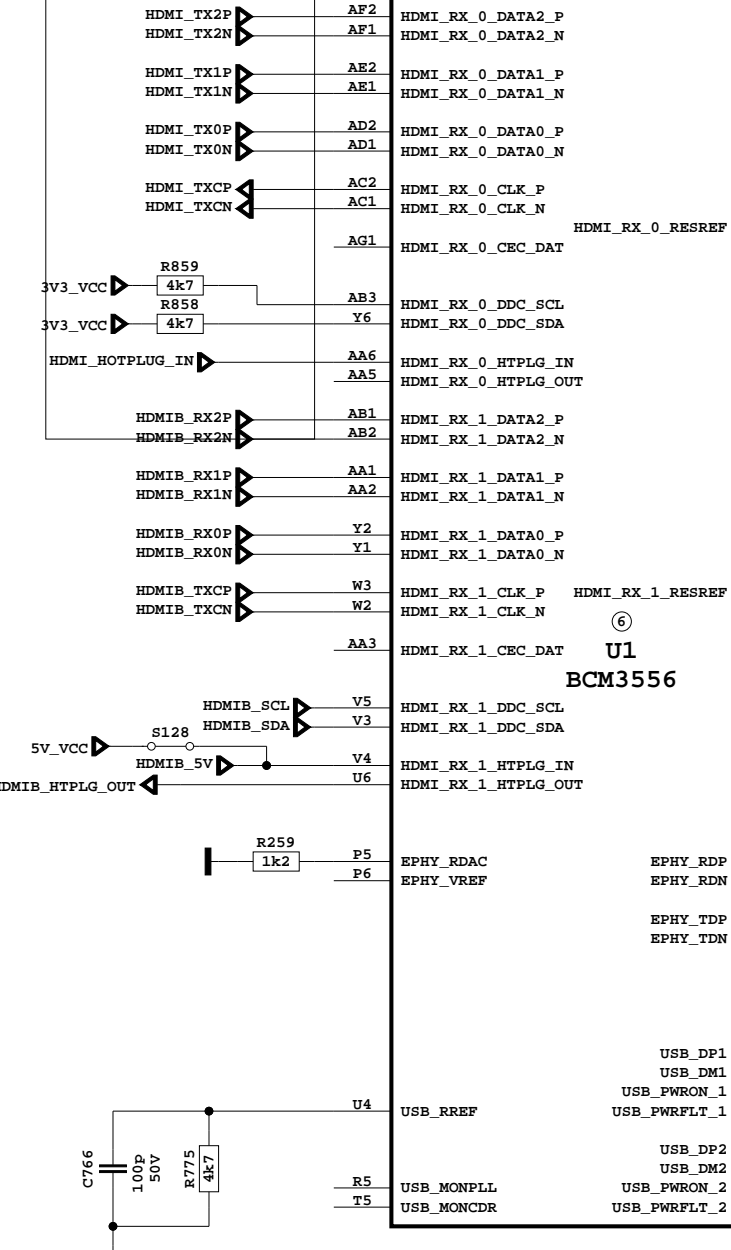

# HDMI (SIL9287)

POWER SOCKET

# POP NOISE CIRCUIT

**SINGLE LVDS FFC OPTIONS**

PNX5100 DUAL LVDS IN/QUAD LVDS OUT

U16 PNX5100