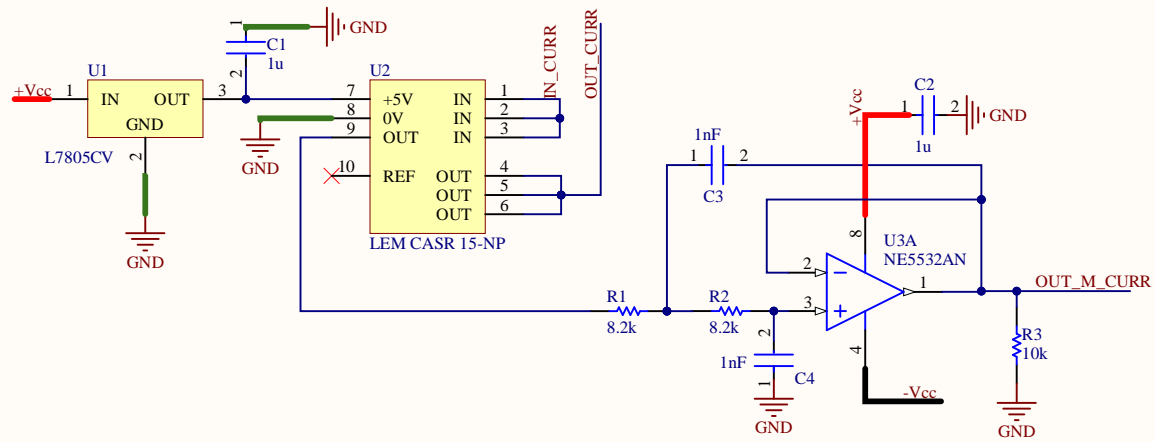

- +Vcc +Vcc
- Vcc -Vcc
- GND GND
- OUT_AMP OUT_AMP
- IN_AMP IN_AMP

Title		
Amplifier		
Size	Number	Revision
A4		
Date:	7.16.2024	Sheet of
File:	C:\Users\...\Amplifier.SchDoc	Drawn By:

- IN_CURR
- OUT_CURR
- OUT_M_CURR
- +Vcc
- Vcc
- GND

Sallen-Key crossover frequency: 20kHz

Title		
Current sense		
Size	Number	Revision
A4		V2
Date:	7.16.2024	Sheet of
File:	C:\Users\...\Current_sense.SchDoc	Drawn By: Csizi