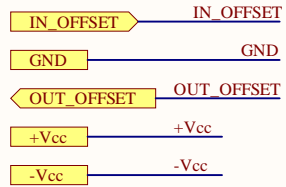

Title		
Offset		
Size	Number	Revision
A4		
Date:	7. 16. 2024	Sheet of
File:	C:\Users\...\Offset.SchDoc	Drawn By: