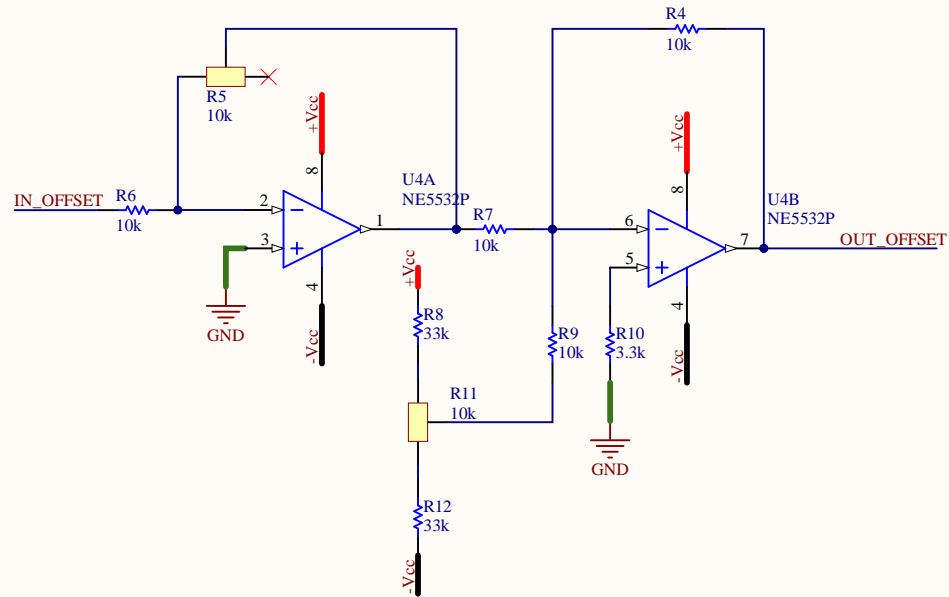

Title		
Offset		
Size	Number	Revision
A4		
Date:	7. 16. 2024	Sheet of
File:	C:\Users\...\Offset.SchDoc	Drawn By: