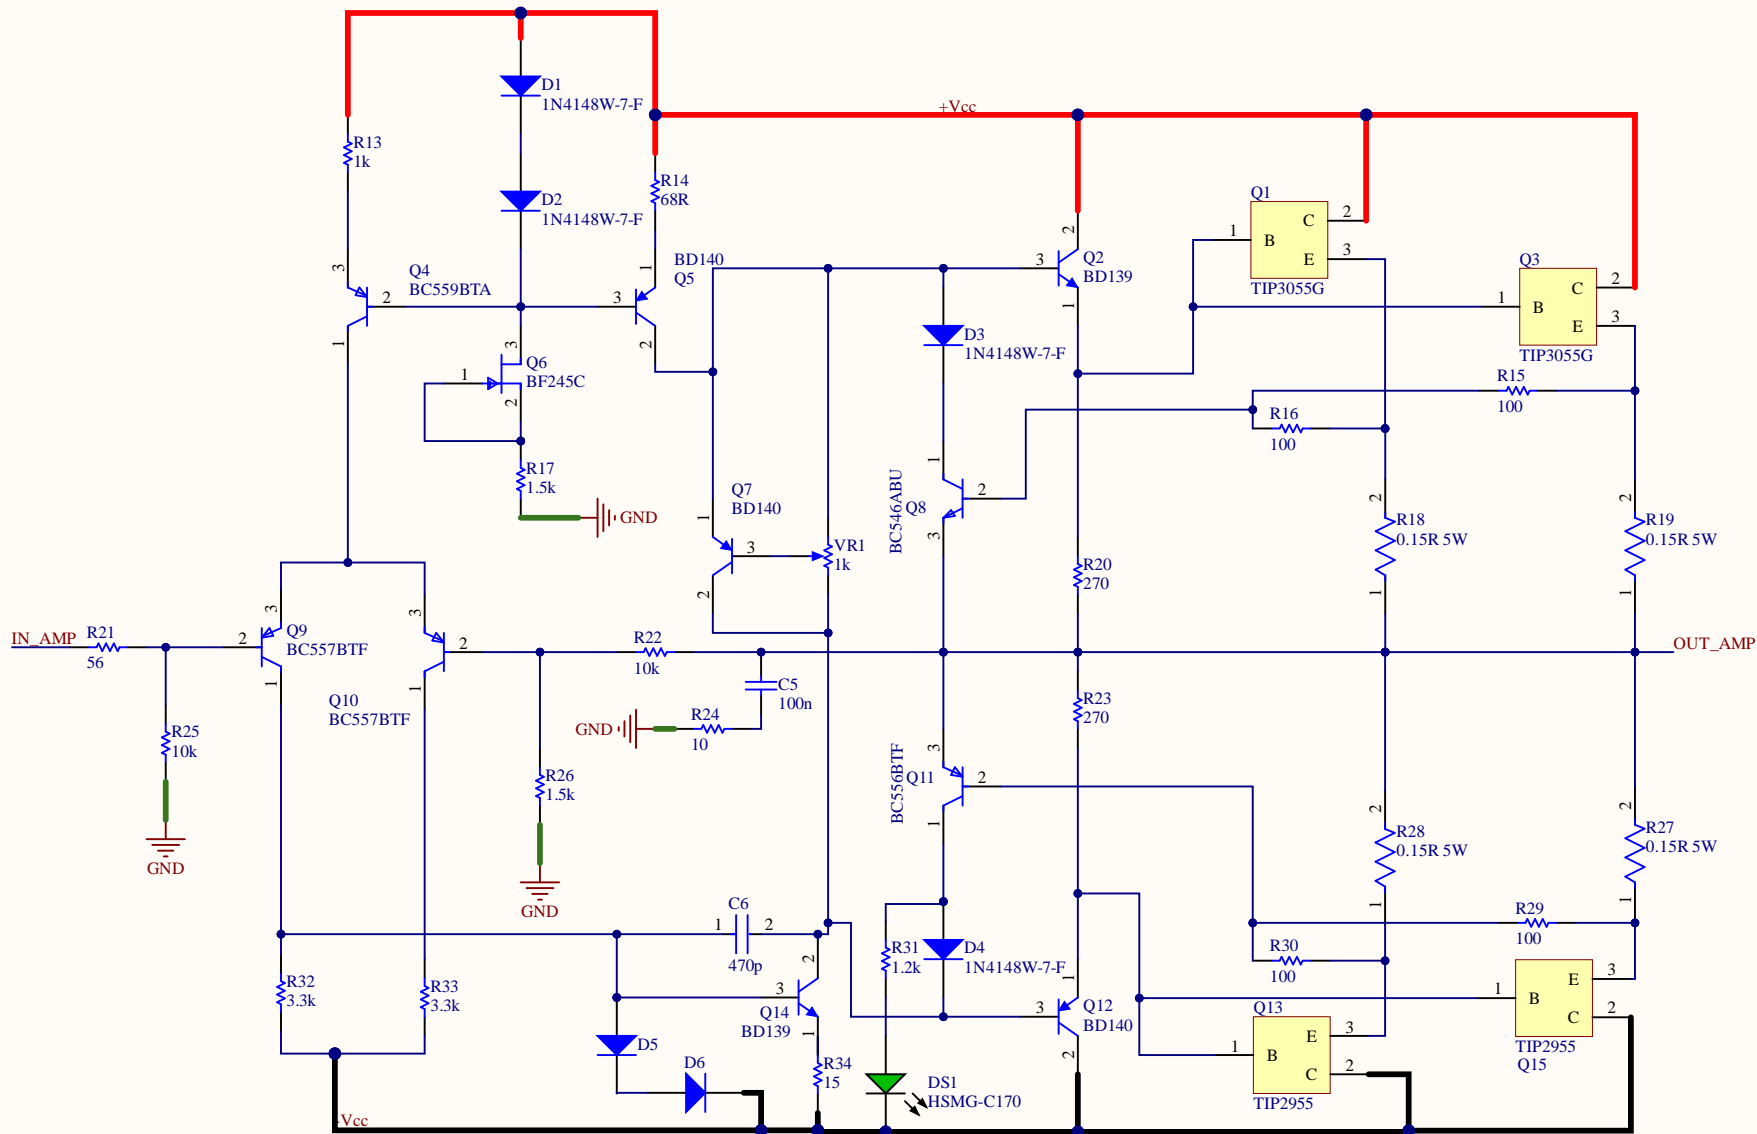

- +Vcc +Vcc
- Vcc -Vcc
- GND GND
- OUT_AMP OUT_AMP
- IN_AMP IN_AMP

Title		
Amplifier		
Size	Number	Revision
A4		
Date:	7.16.2024	Sheet of
File:	C:\Users\...\Amplifier.SchDoc	Drawn By:

- IN_CURR
- OUT_CURR
- OUT_M_CURR
- +Vcc
- Vcc
- GND

Sallen-Key crossover frequency: 20kHz

Title		
Current sense		
Size	Number	Revision
A4		V2
Date:	7.16.2024	Sheet of
File:	C:\Users\...\Current_sense.SchDoc	Drawn By: Csizi