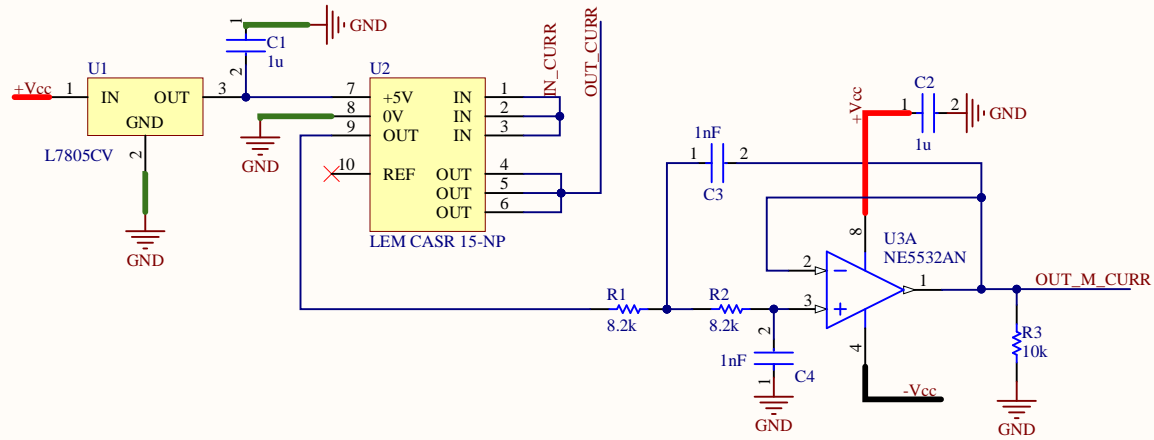

- +Vcc +Vcc
- Vcc -Vcc
- GND GND
- OUT_AMP OUT_AMP
- IN_AMP IN_AMP

Title		
Amplifier		
Size	Number	Revision
A4		
Date:	7.17.2024	Sheet of
File:	C:\Users\...\Amplifier.SchDoc	Drawn By:

- IN_CURR
- OUT_CURR
- OUT_M_CURR
- +Vcc
- Vcc
- GND

Sallen-Key crossover frequency: 20kHz

Title		
Current sense		
Size	Number	Revision
A4		V2
Date:	7.17.2024	Sheet of
File:	C:\Users\...\Current_sense.SchDoc	Drawn By: Csizi