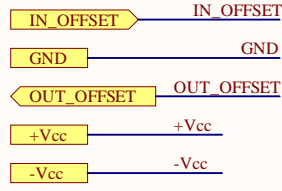

Title		
Offset		
Size	Number	Revision
A4		
Date:	7. 17. 2024	Sheet of
File:	C:\Users\...\Offset.SchDoc	Drawn By: