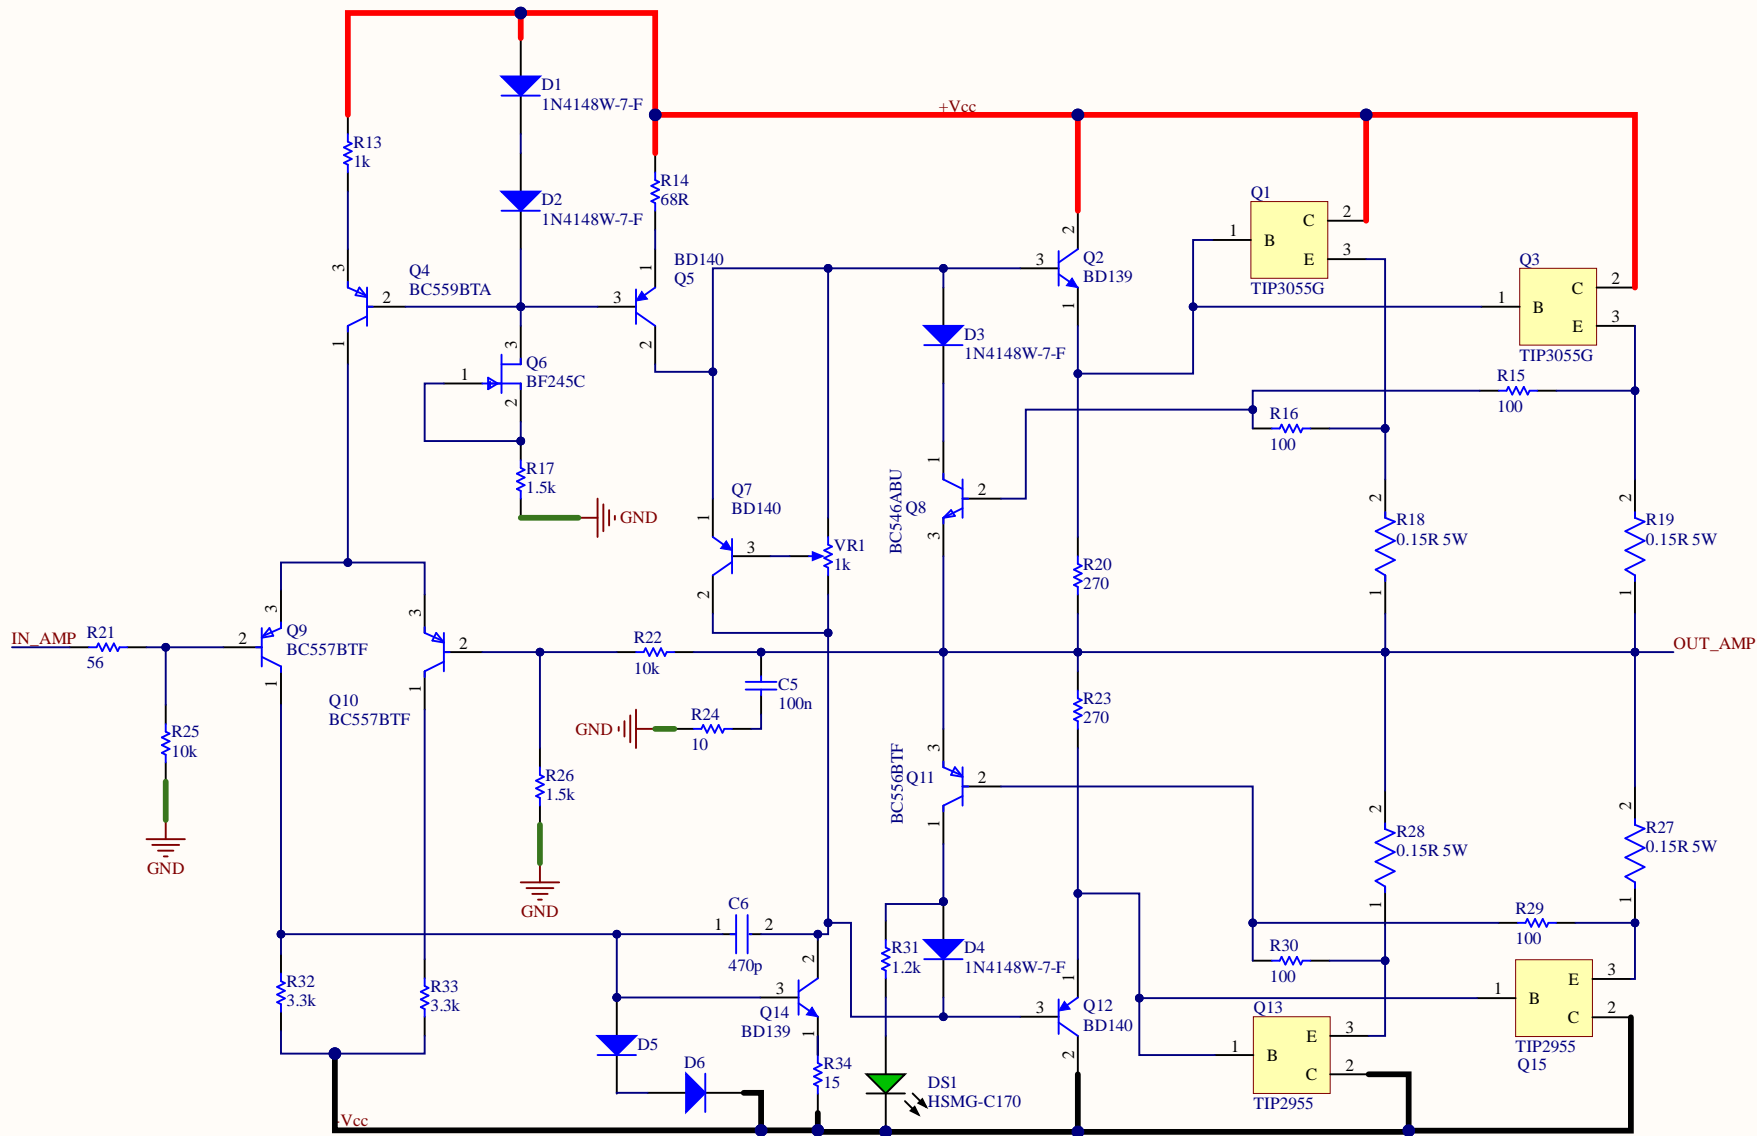

- +Vcc +Vcc
- Vcc -Vcc
- GND GND
- OUT_AMP OUT_AMP
- IN_AMP IN_AMP

Title		
Amplifier		
Size	Number	Revision
A4		
Date:	7.17.2024	Sheet of
File:	C:\Users\...\Amplifier.SchDoc	Drawn By:

- IN_CURR
- OUT_CURR
- OUT_M_CURR
- +Vcc
- Vcc
- GND

Sallen-Key crossover frequency: 20kHz

Title		
Current sense		
Size	Number	Revision
A4		V2
Date:	7.17.2024	Sheet of
File:	C:\Users\...\Current_sense.SchDoc	Drawn By: Csizi