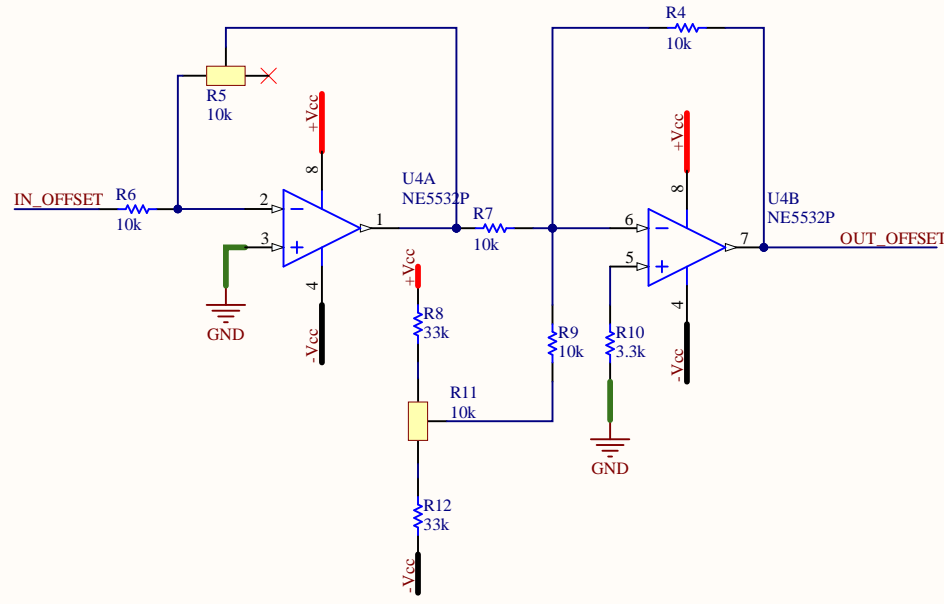

Title		
Offset		
Size	Number	Revision
A4		
Date:	7. 17. 2024	Sheet of
File:	C:\Users\...\Offset.SchDoc	Drawn By: