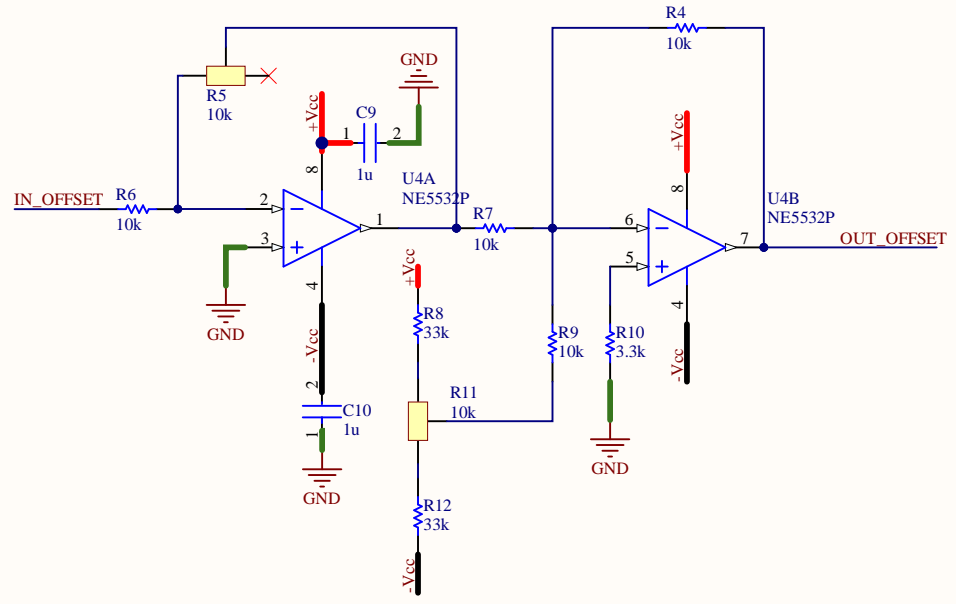

Title		
Offset		
Size	Number	Revision
A4		
Date:	7. 23. 2024	Sheet of
File:	C:\Users\...\Offset.SchDoc	Drawn By: