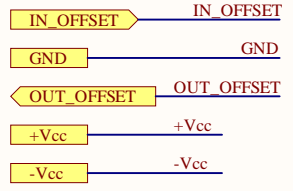

Title		
Offset		
Size	Number	Revision
A4		
Date:	7. 23. 2024	Sheet of
File:	C:\Users\...\Offset.SchDoc	Drawn By: