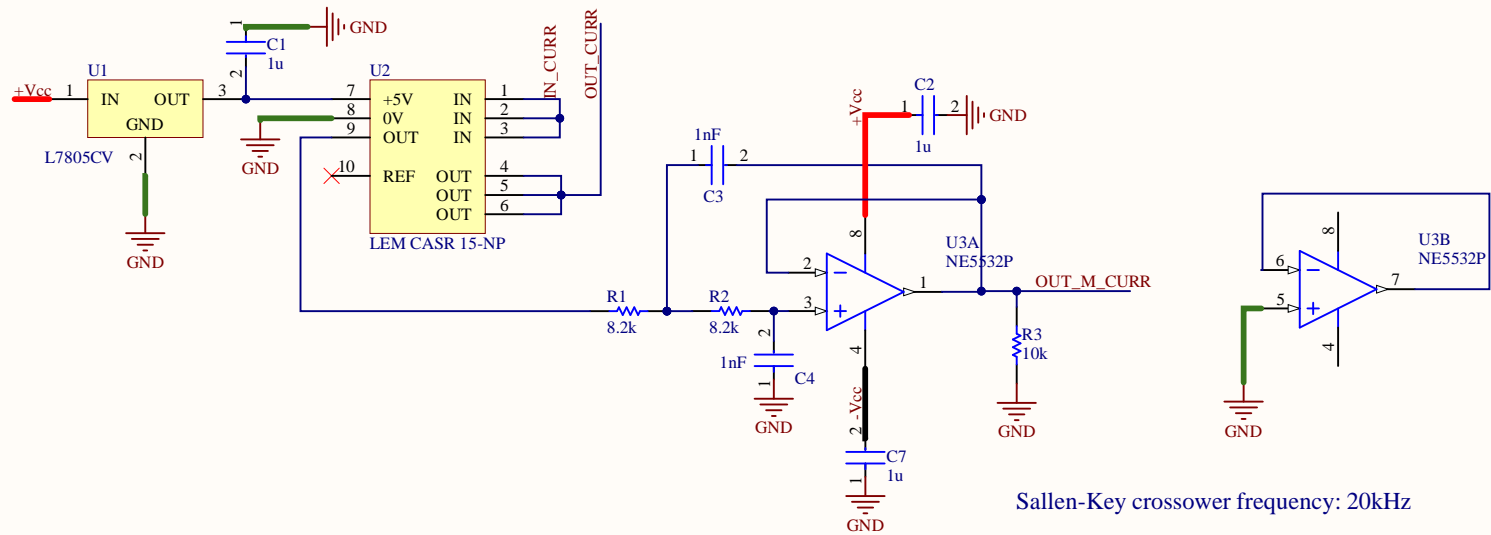

- +Vcc    +Vcc
- Vcc    -Vcc
- GND     GND
- OUT\_AMP   OUT\_AMP
- IN\_AMP    IN\_AMP

Title Amplifier		
Size A4	Number	Revision
Date: 7.23.2024	Sheet of	
File: C:\Users\...\Amplifier.SchDoc	Drawn By:	

- IN\_CURR
- OUT\_CURR
- OUT\_M\_CURR
- +Vcc
- Vcc
- GND

Sallen-Key crossover frequency: 20kHz

Title		
Current sense		
Size	Number	Revision
A4		V2
Date:	7.23.2024	Sheet of
File:	C:\Users\...\Current_sense.SchDoc	Drawn By: Csizi