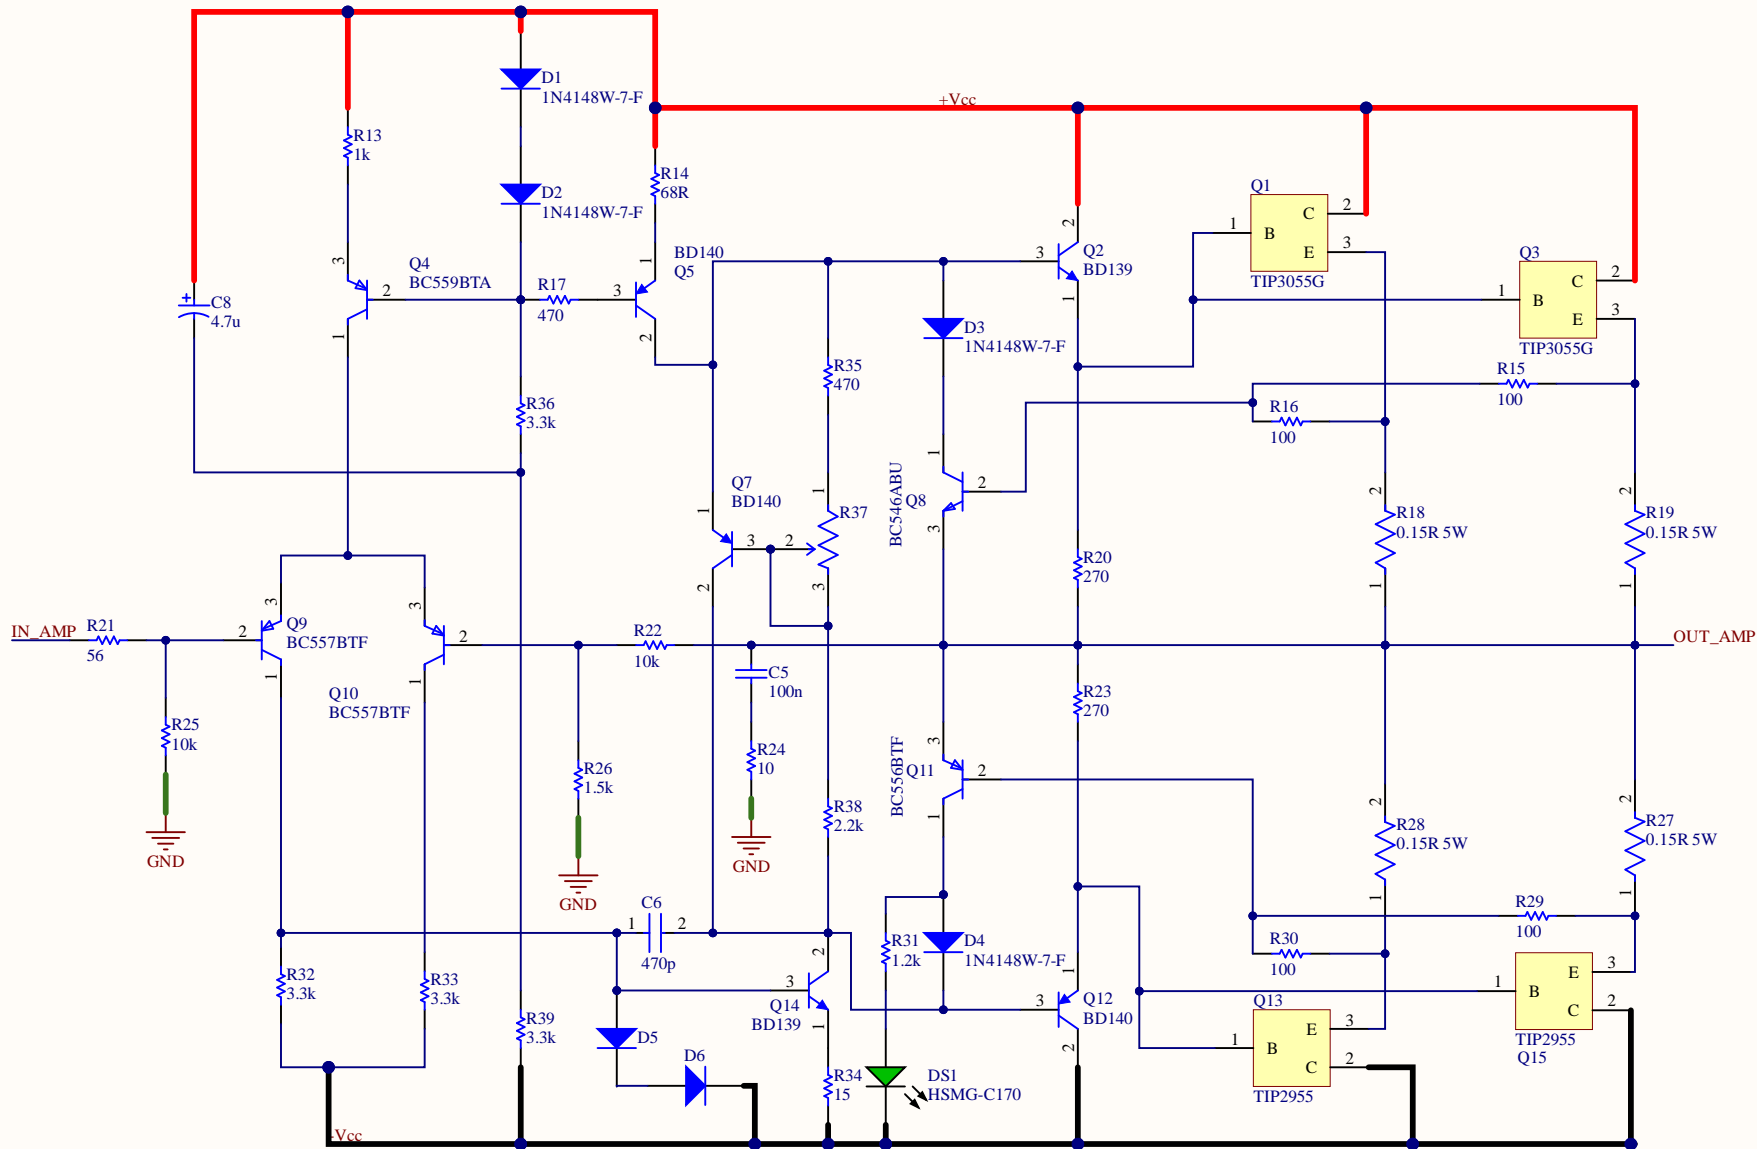

- +Vcc    +Vcc
- Vcc    -Vcc
- GND     GND
- OUT\_AMP   OUT\_AMP
- IN\_AMP    IN\_AMP

Title Amplifier		
Size A4	Number	Revision
Date: 7.23.2024	Sheet of	
File: C:\Users\...\Amplifier.SchDoc	Drawn By:	

- IN\_CURR
- OUT\_CURR
- OUT\_M\_CURR
- +Vcc
- Vcc
- GND

Sallen-Key crossover frequency: 20kHz

Title		
Current sense		
Size	Number	Revision
A4		V2
Date:	7.23.2024	Sheet of
File:	C:\Users\...\Current_sense.SchDoc	Drawn By: Csizi