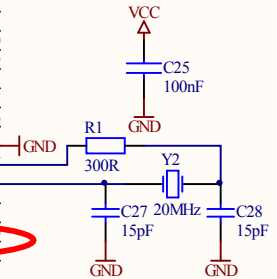

Ethernet controller
Ethernet.SchDoc

TESZT LED

REFO-ra belső OSC ide kiadva

RESET

Table with 3 columns: Title, Size, Number, Revision, Date, File, Sheet of, Drawn By.