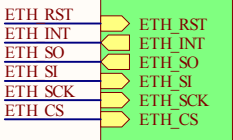

Ethernet controller
Ethernet.SchDoc

TESZT LED

REFO-ra belső OSC ide kiadva

RESET

Table with 3 columns: Title, Size, Number, Revision, Date, File, Sheet of, Drawn By.