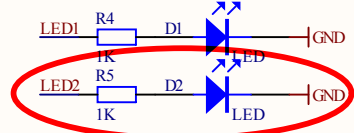

Ethernet controller
Ethernet.SchDoc

TESZT LED

REFO-ra belső OSC ide kiadva

RESET

Table with 3 columns: Title, Size, Number, Revision, Date, File, Sheet of, Drawn By.