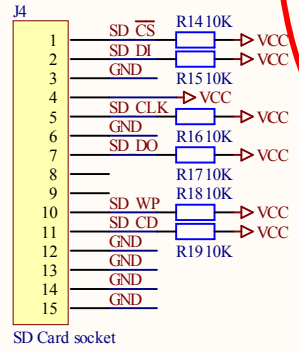

Ethernet controller
Ethernet.SchDoc

TESZT LED

REFO-ra belső OSC ide kiadva

RESET

Table with 3 columns: Title, Size, Number, Revision, Date, File, Sheet of, Drawn By.