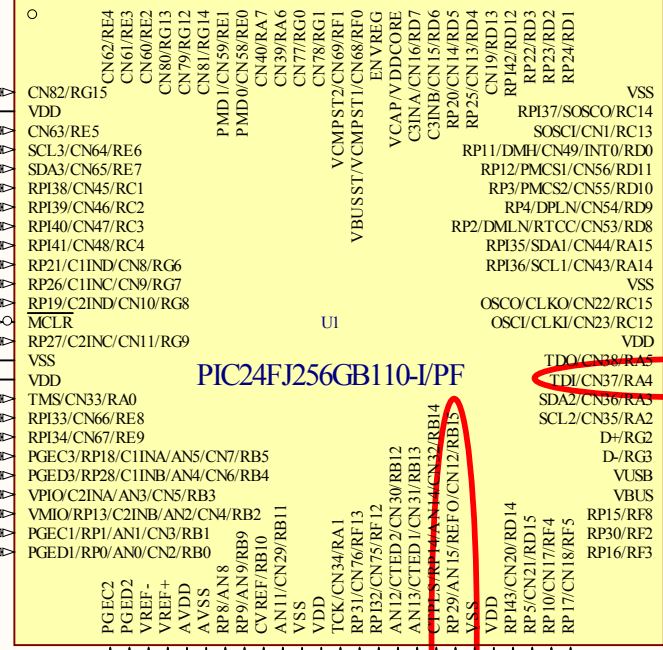

Ethernet controller
Ethernet.SchDoc

TESZT LED

REFO-ra belső OSC ide kiadva

RESET

Table with 3 columns: Title, Size, Number, Revision, Date, File, Sheet of, Drawn By.