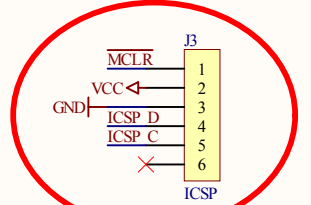

Ethernet controller
Ethernet.SchDoc

TESZT LED

REFO-ra belső OSC ide kiadva

RESET

Table with 3 columns: Title, Size, Number, Revision, Date, File, Sheet of, Drawn By.