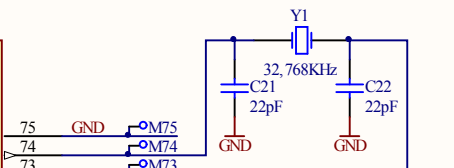

Ethernet controller
Ethernet.SchDoc

TESZT LED

REFO-ra belső OSC ide kiadva

RESET

Table with 3 columns: Title, Size, Number, Revision, Date, File, Sheet of, Drawn By.