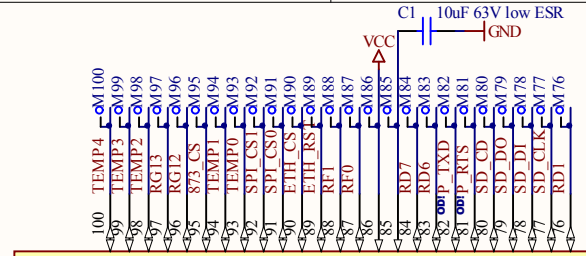

Ethernet controller
Ethernet.SchDoc

TESZT LED

REFO-ra belső OSC ide kiadva

RESET

Table with 3 columns: Title, Size, Number, Revision, Date, File, Sheet of, Drawn By.