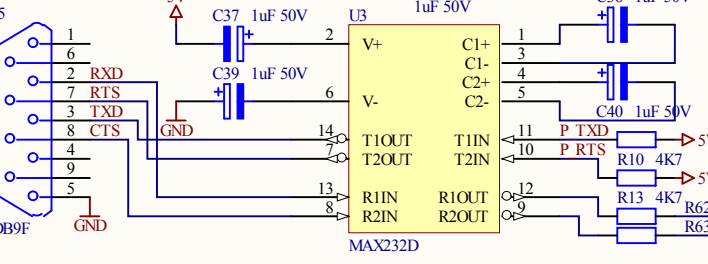

Ethernet controller
Ethernet.SchDoc

TESZT LED

REFO-ra belső OSC ide kiadva

RESET

Table with 3 columns: Title, Size, Number, Revision, Date, File, Sheet of, Drawn By.