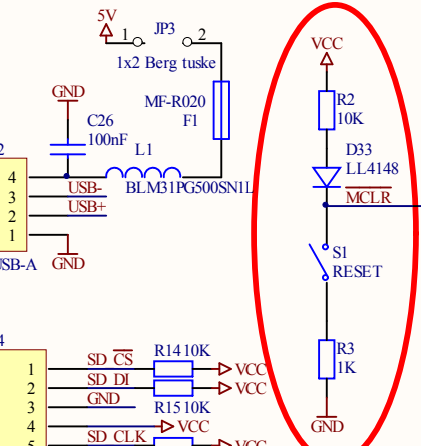

Ethernet controller
Ethernet.SchDoc

TESZT LED

REFO-ra belső OSC ide kiadva

RESET

Table with 3 columns: Title, Size, Number, Revision, Date, File, Sheet of, Drawn By.