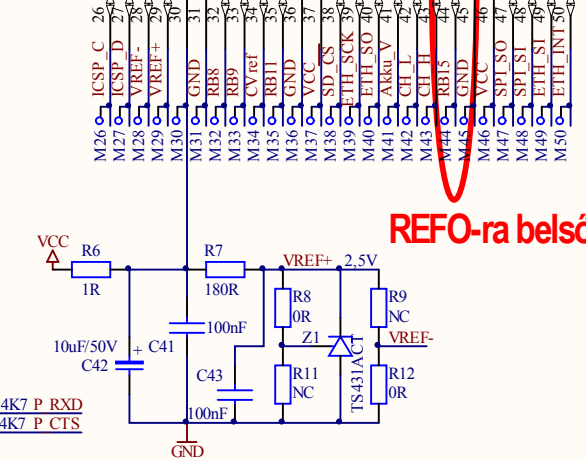

Ethernet controller
Ethernet.SchDoc

TESZT LED

REFO-ra belső OSC ide kiadva

RESET

Table with 3 columns: Title, Size, Number, Revision, Date, File, Sheet of, Drawn By.