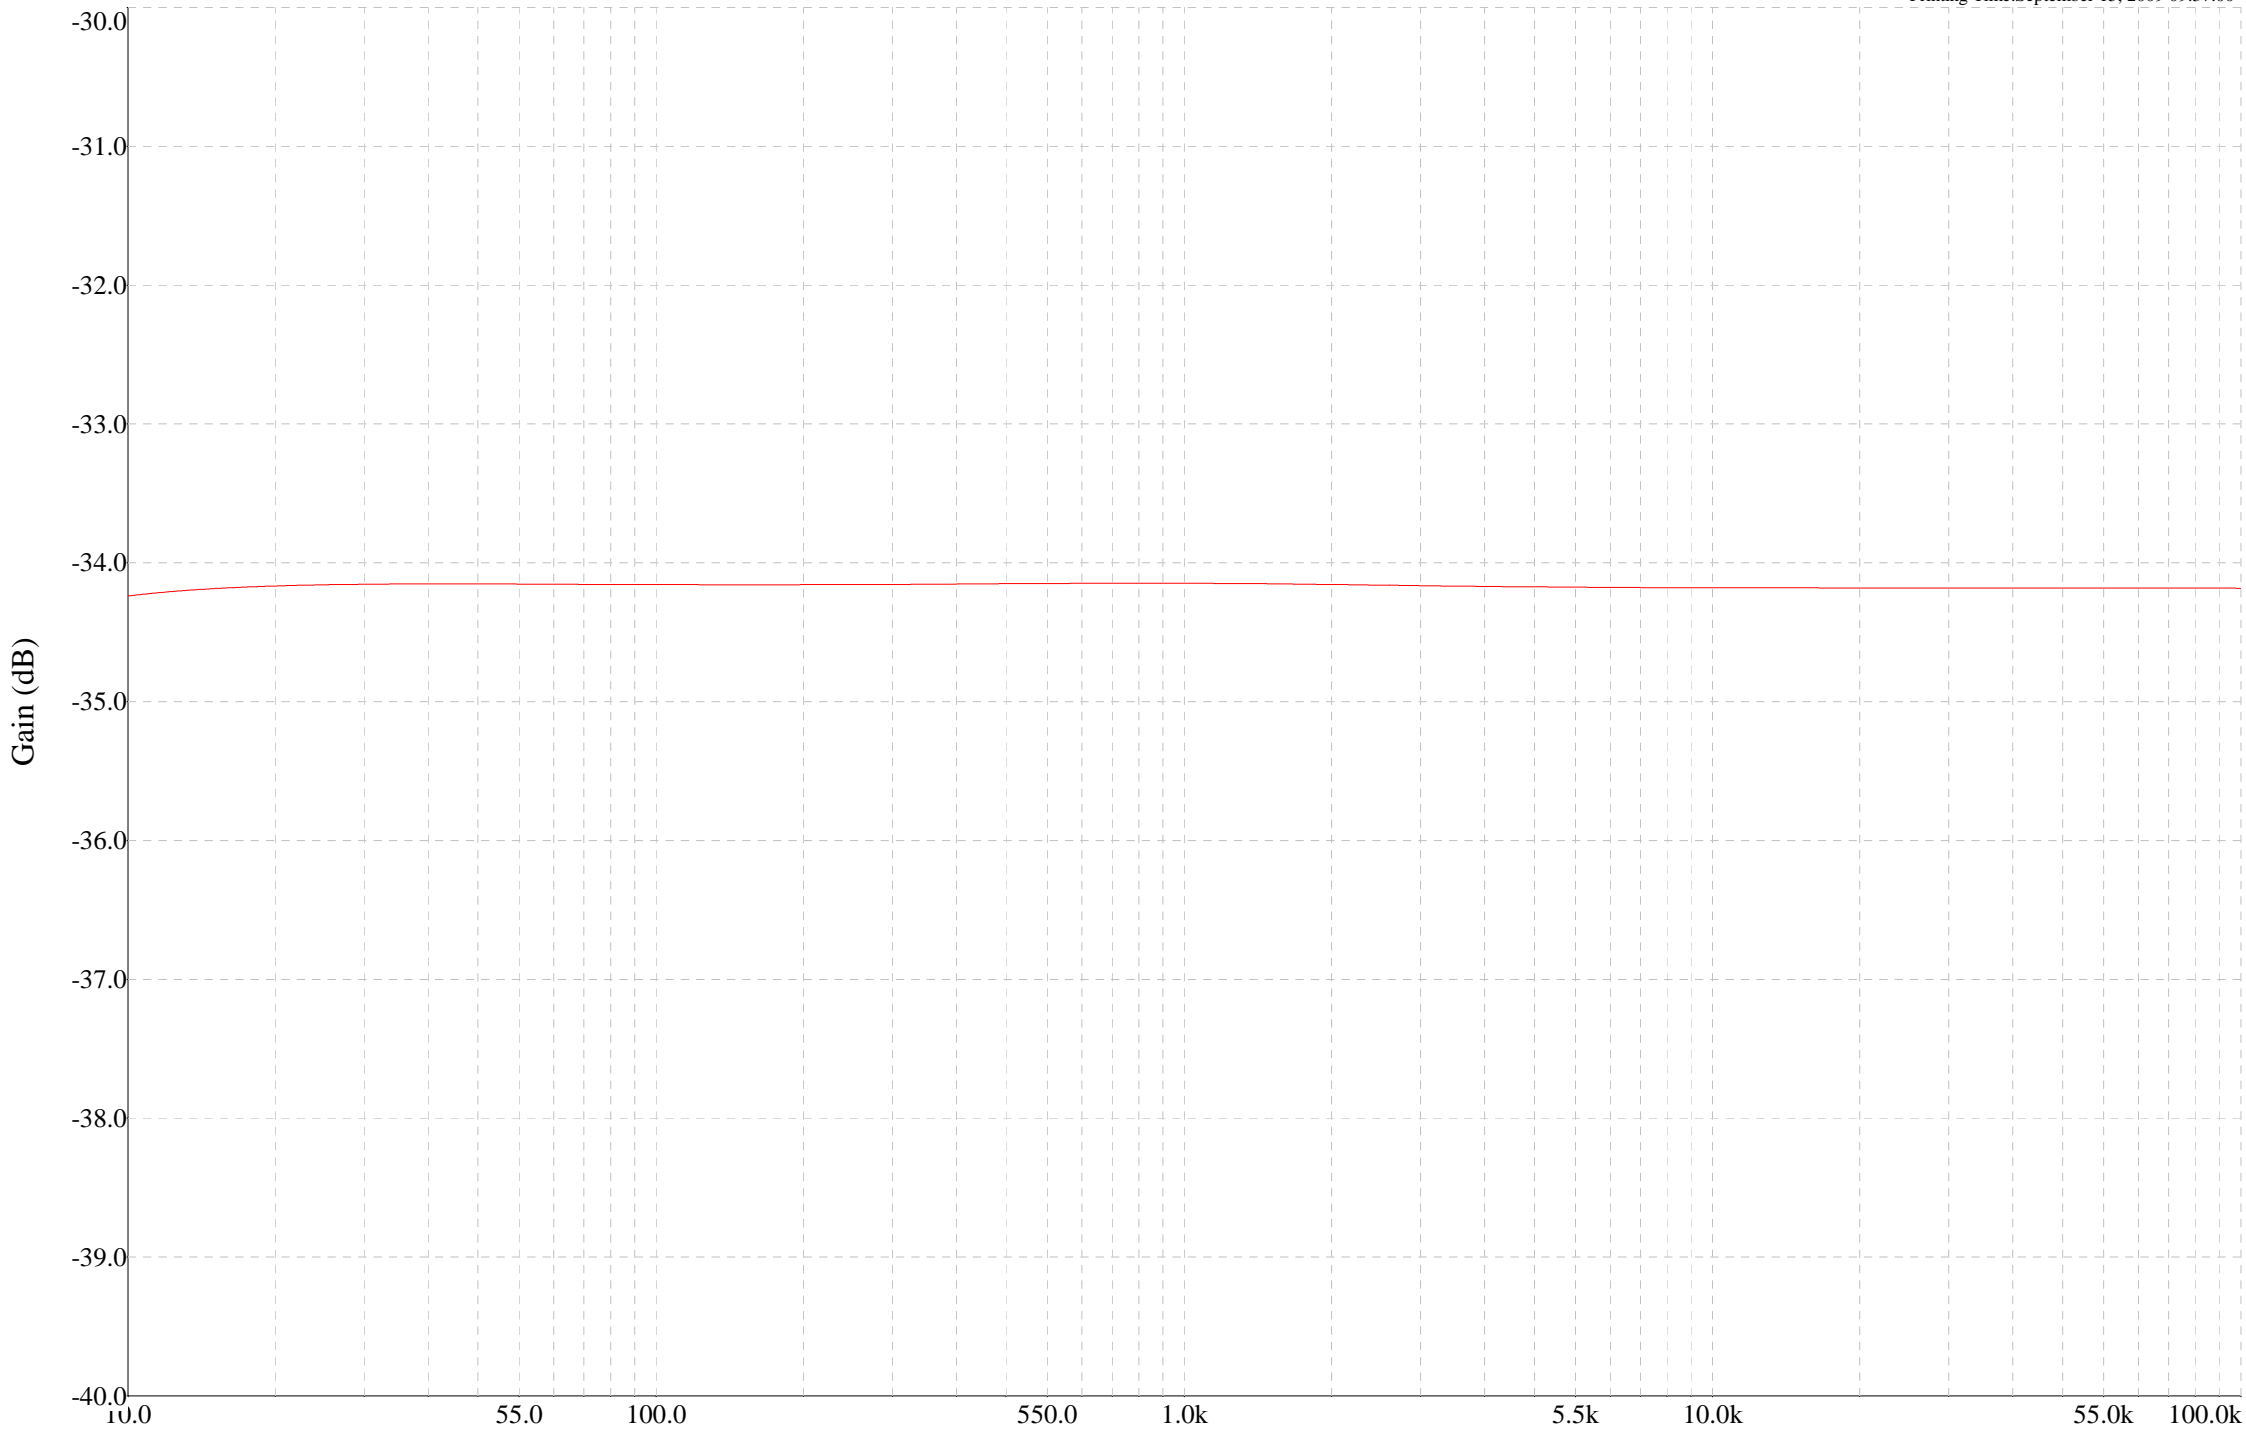

HFM1

Printing Time: September 15, 2009 09:37:00

Traces: — Bode Result,