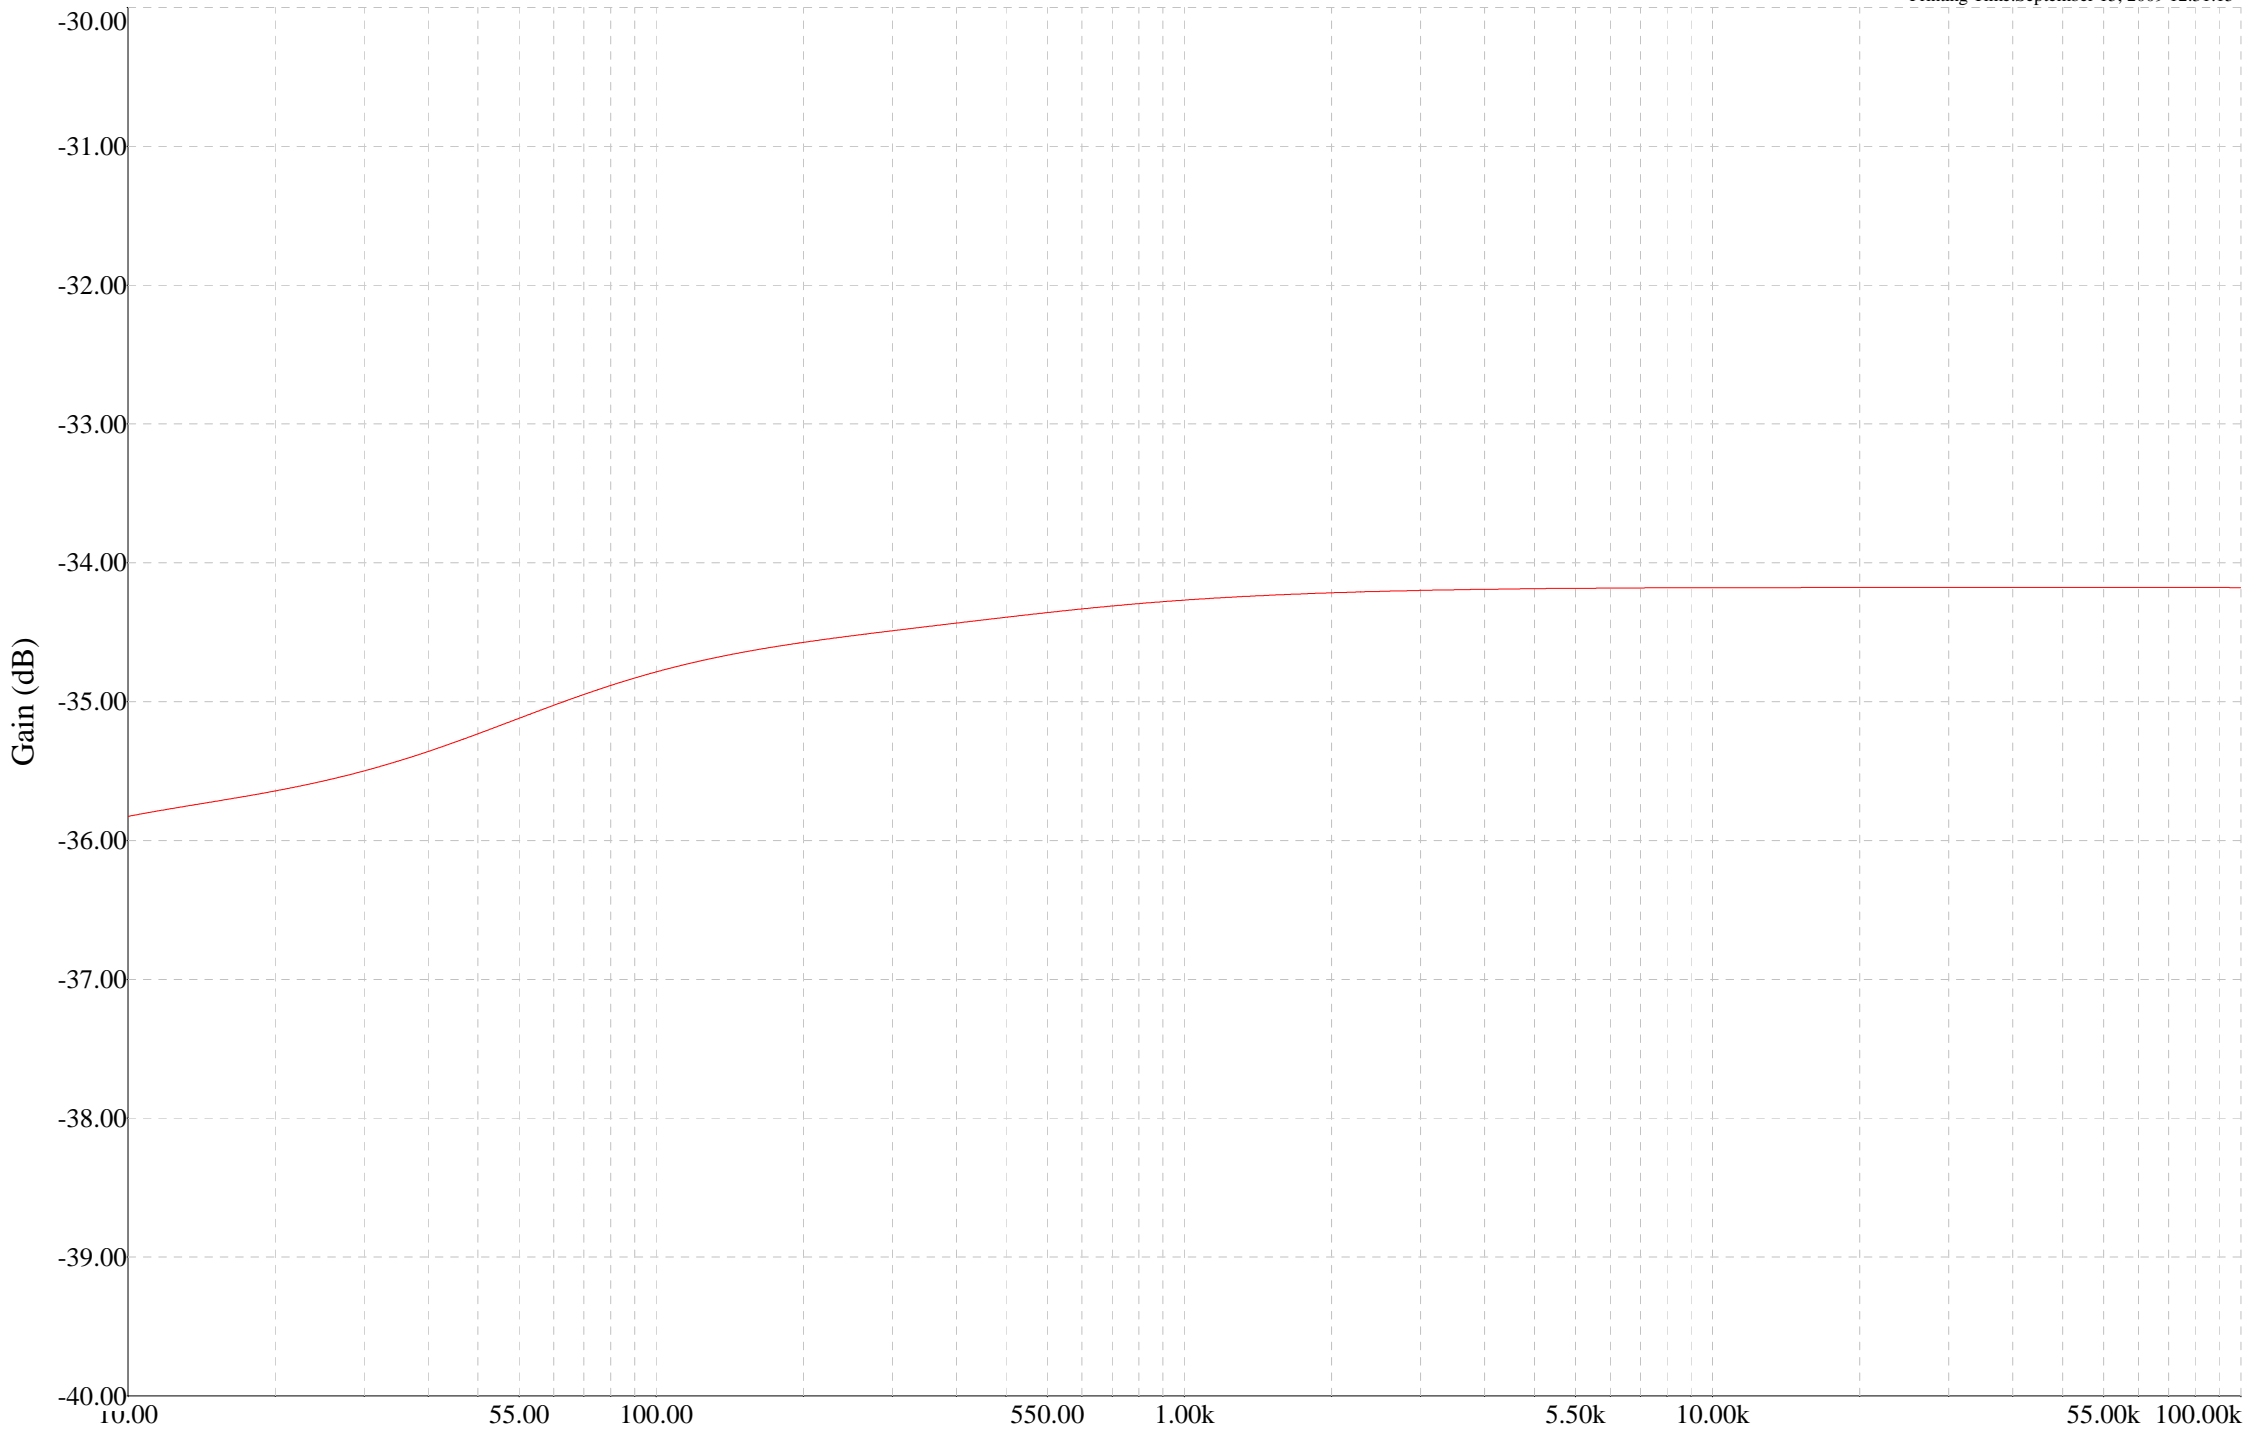

HFM1

Printing Time: September 15, 2009 12:31:15

Traces: — Bode Result,