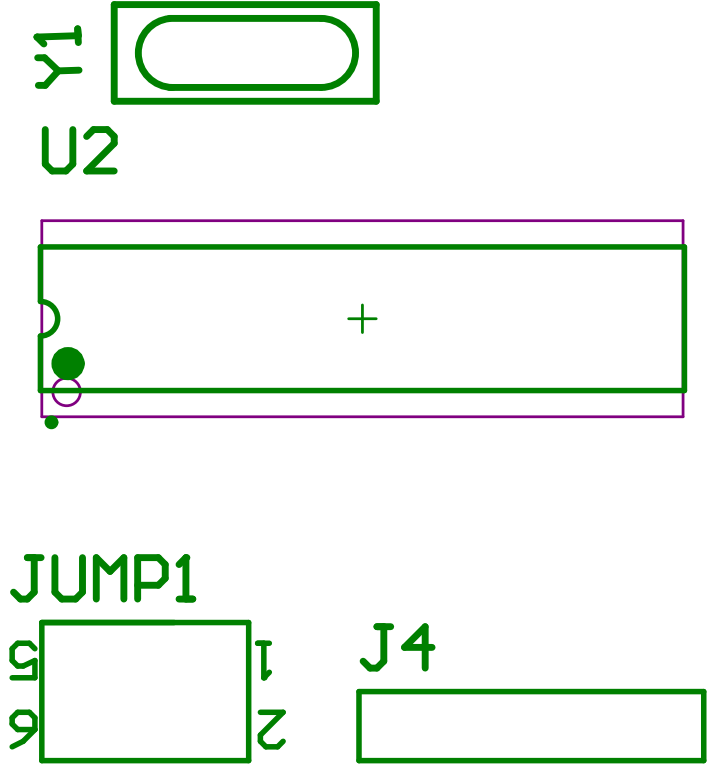

79.629 (mm)

79.629 (mm)

Title		
Size	Number	Revision
A4		
Date:	2009.12.29.	Sheet of
File:	F:\allium projektek ==\.\Stepper v1.Sch	Drawn By: