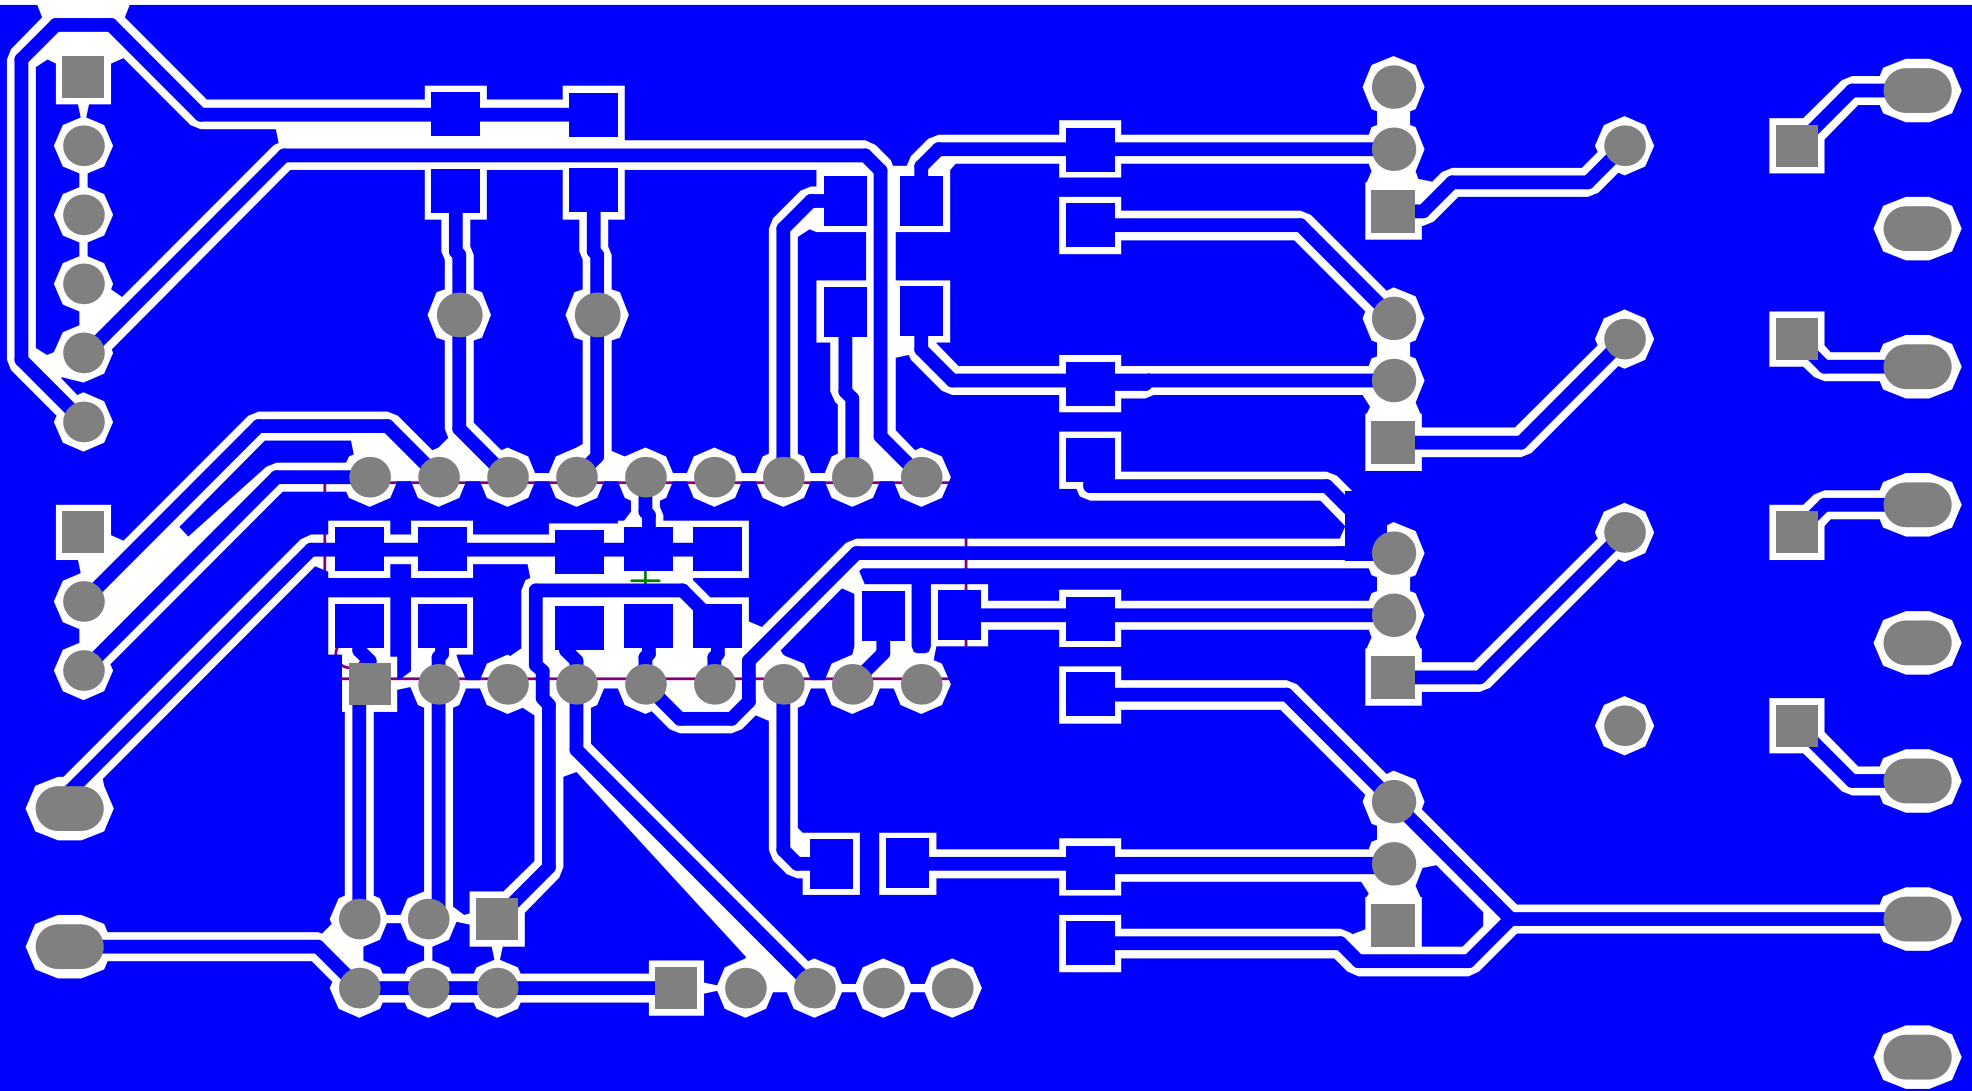

79.629 (mm)

79.629 (mm)

Title		
Size	Number	Revision
A4		
Date:	2009.12.29.	Sheet of
File:	F:\allium projektek ==\.\Stepper v1.Sch	Drawn By: