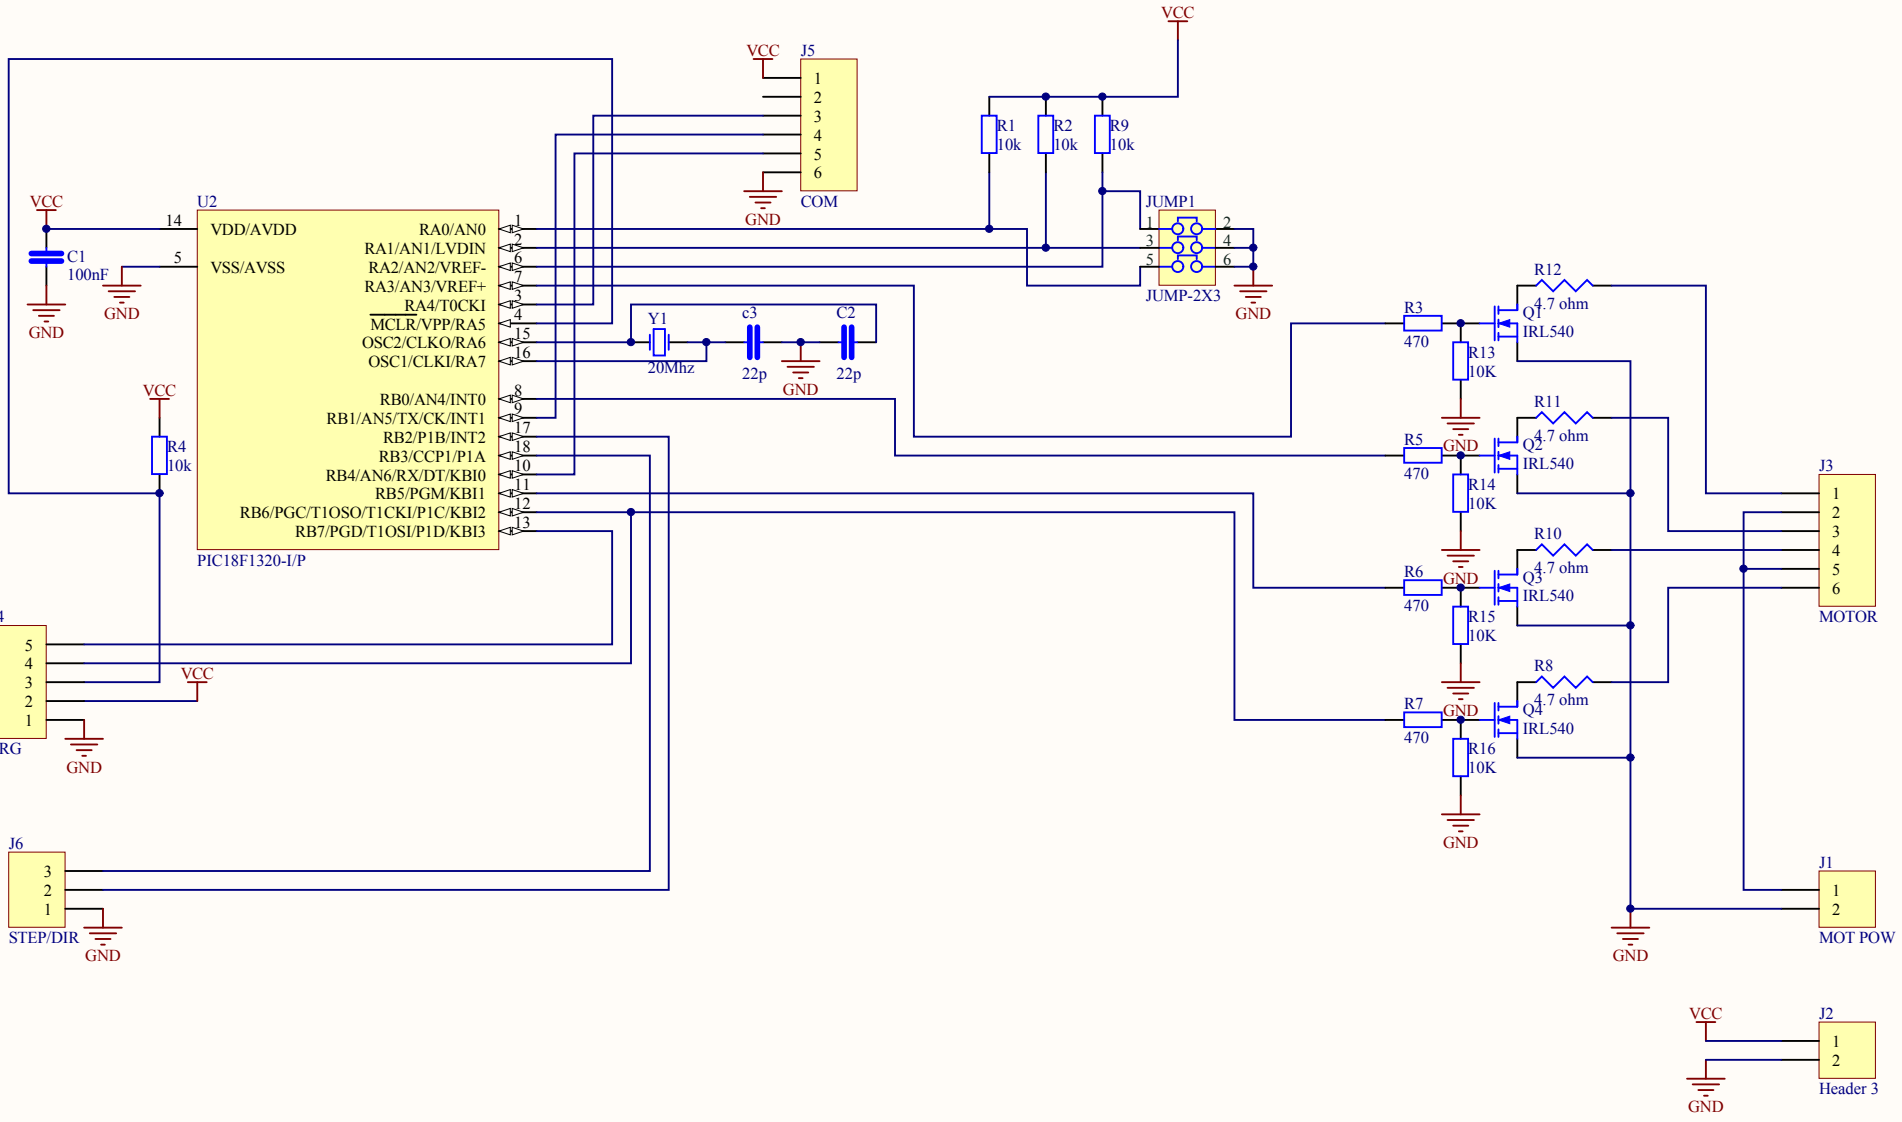

79.629 (mm)

79.629 (mm)

Title		
Size	Number	Revision
A4		
Date:	2009.12.29.	Sheet of
File:	F:\allium projektek ==\.\Stepper v1.Sch	Drawn By: