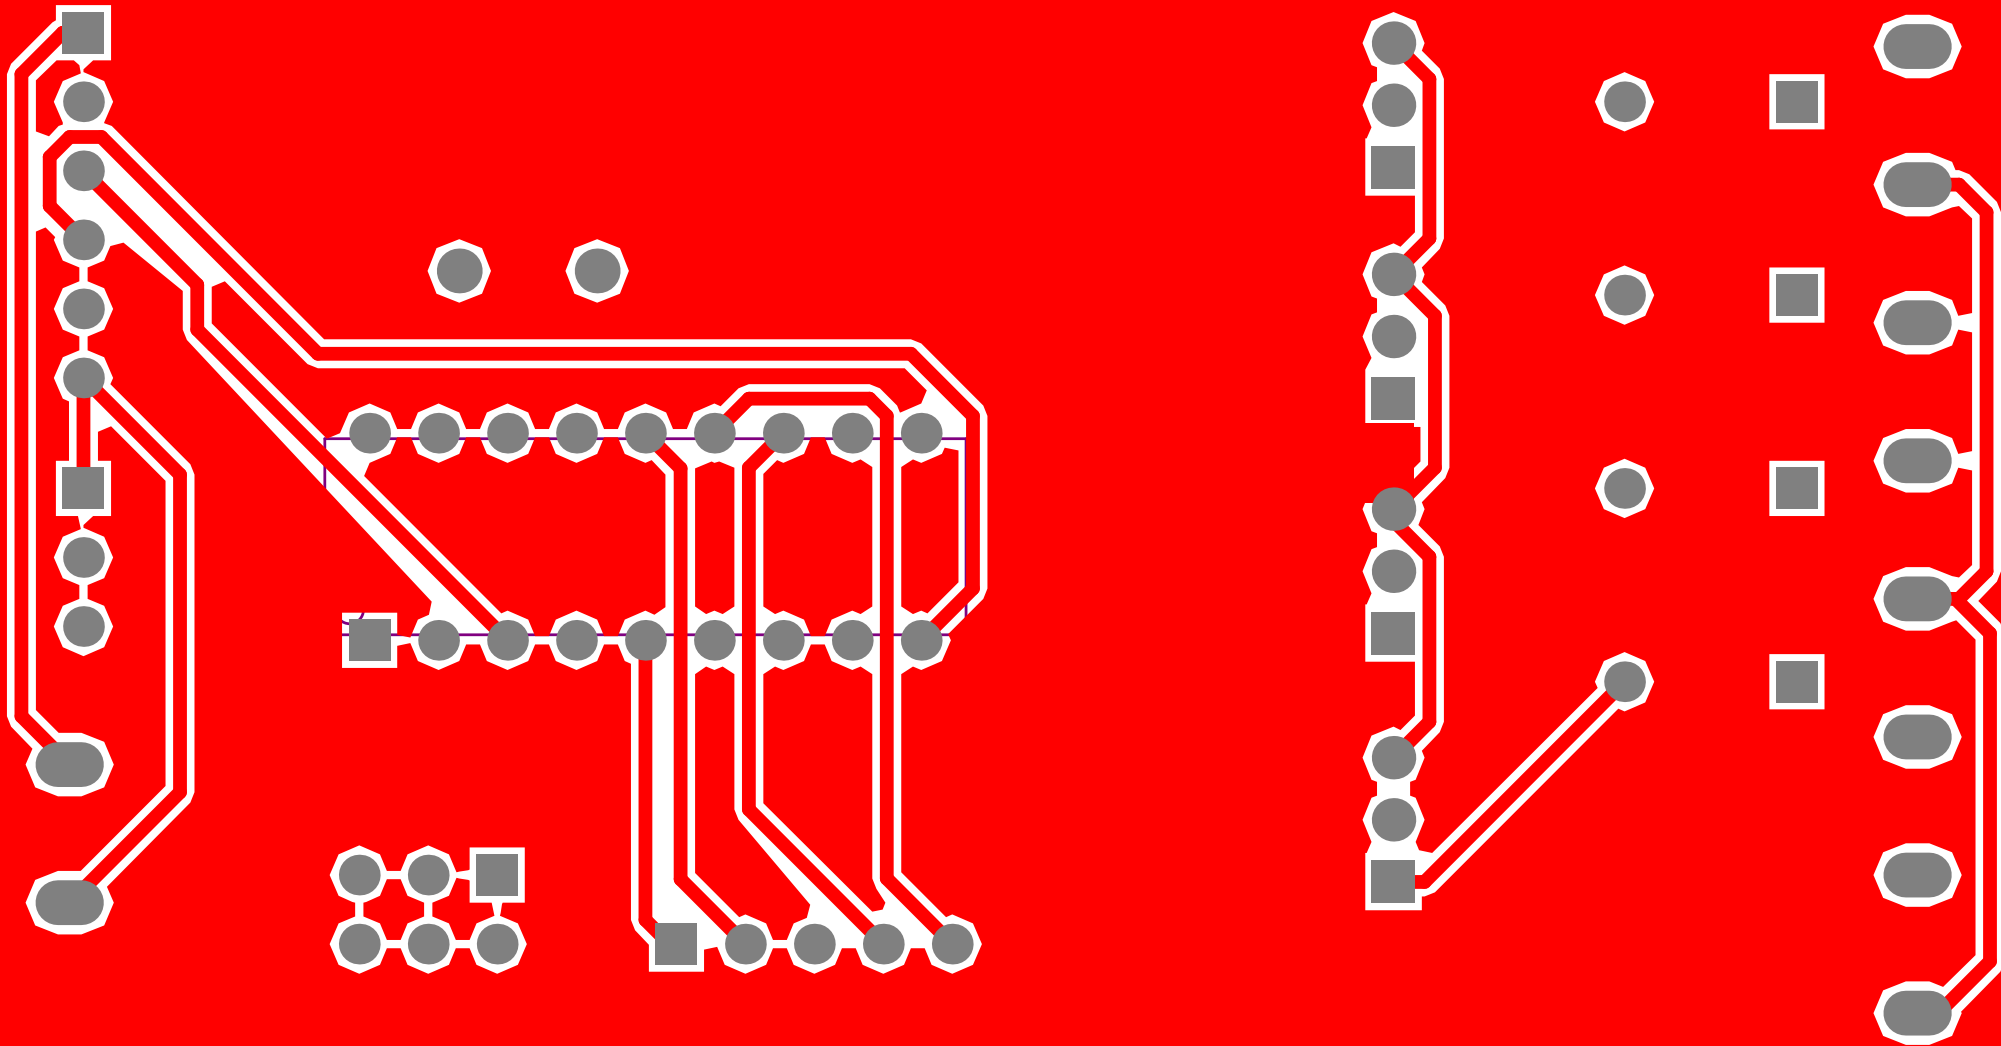

79.629 (mm)

79.629 (mm)

Title		
Size	Number	Revision
A4		
Date:	2009.12.29.	Sheet of
File:	F:\allium projektek ==\.\Stepper v1.Sch	Drawn By: