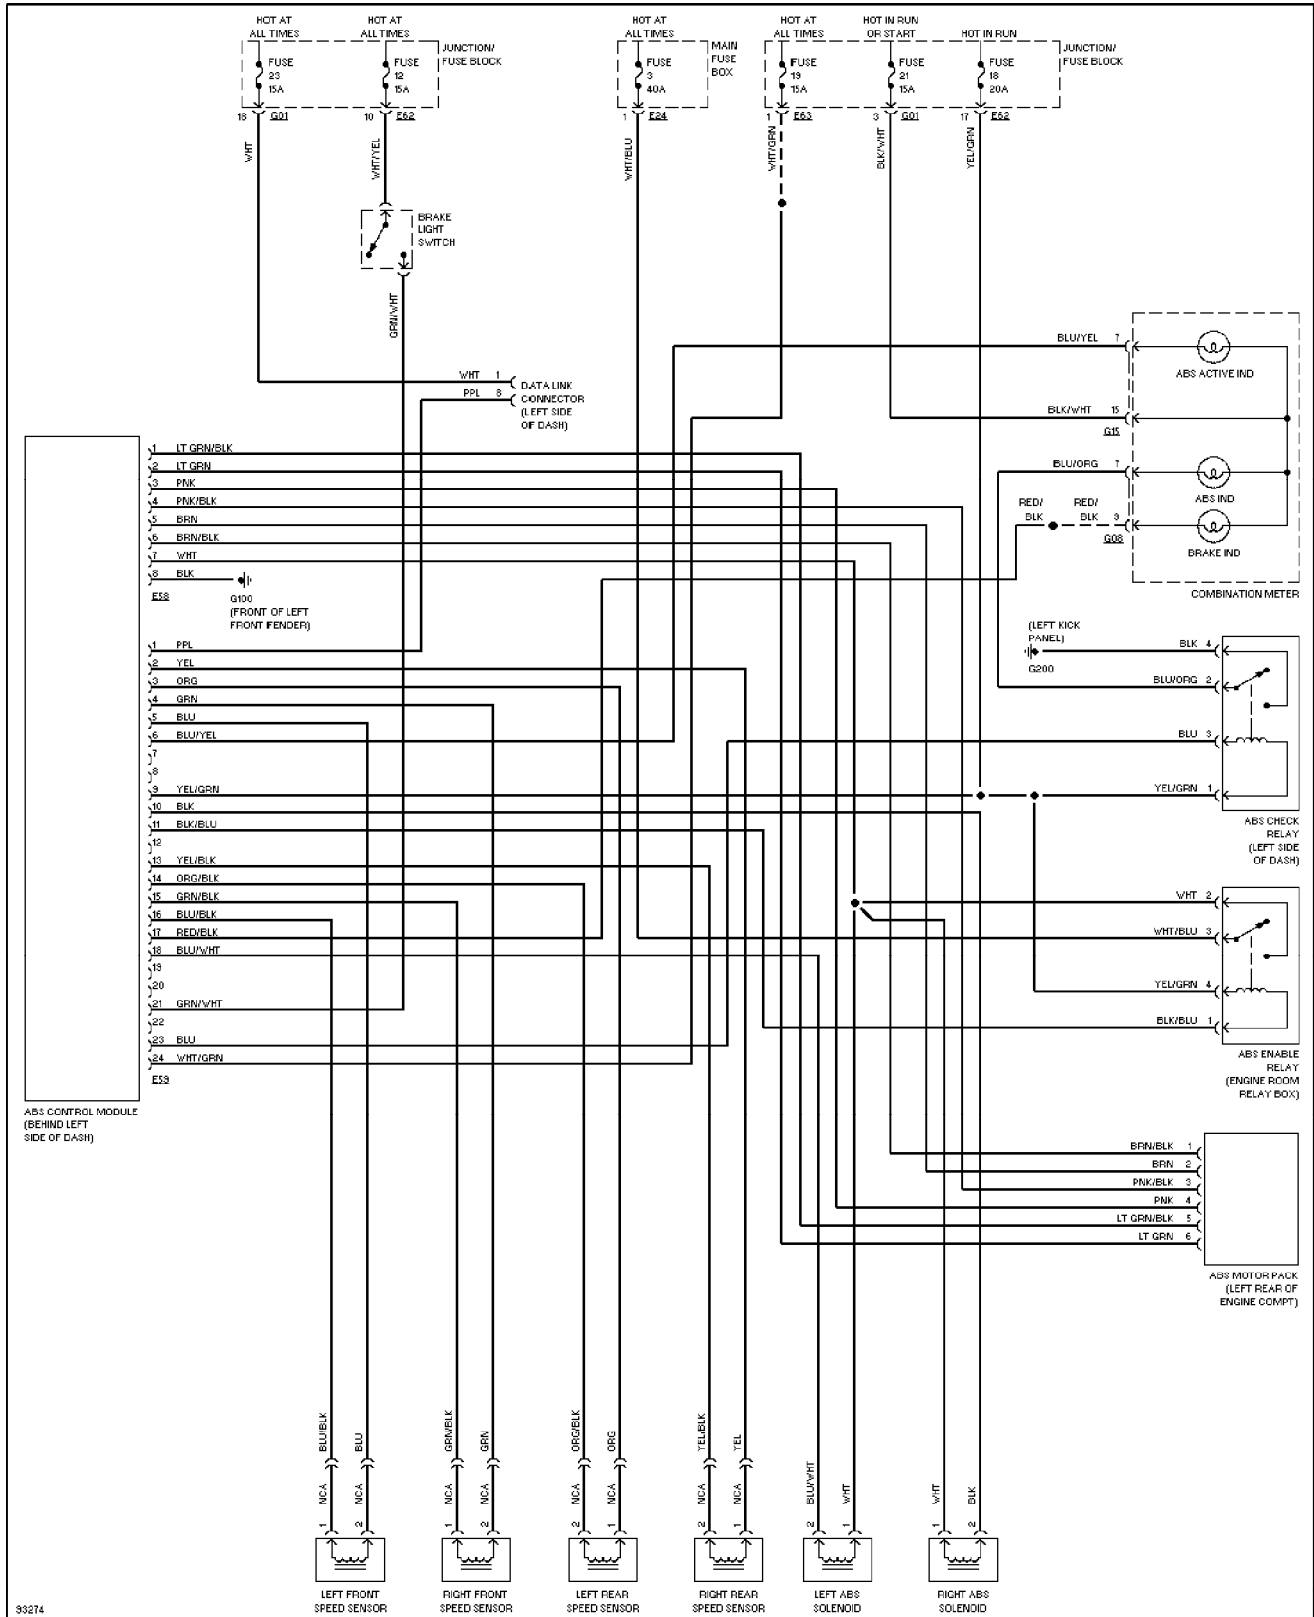

SYSTEM WIRING DIAGRAMS

Anti-lock Brake Circuits (p. 3)

1997 Suzuki Swift