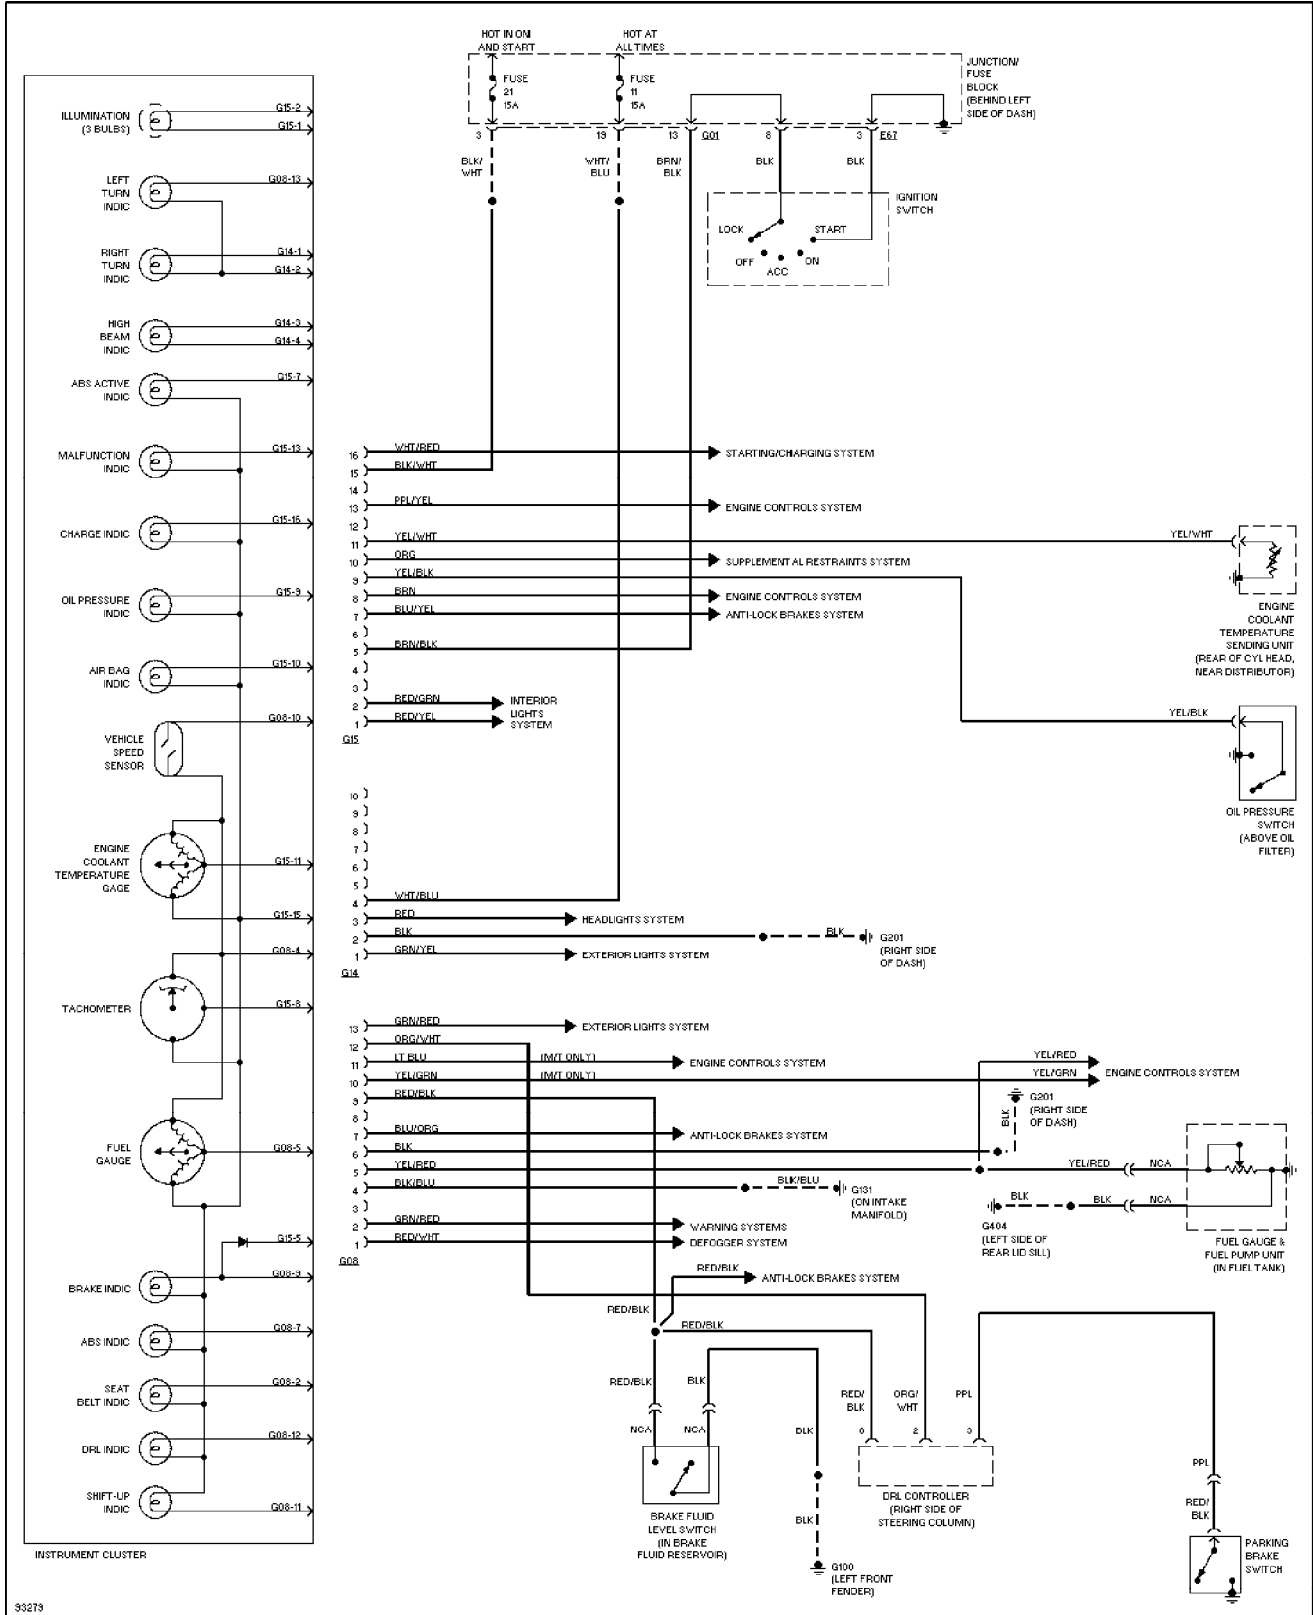

SYSTEM WIRING DIAGRAMS

Instrument Cluster Circuit (p. 15)

1997 Suzuki Swift