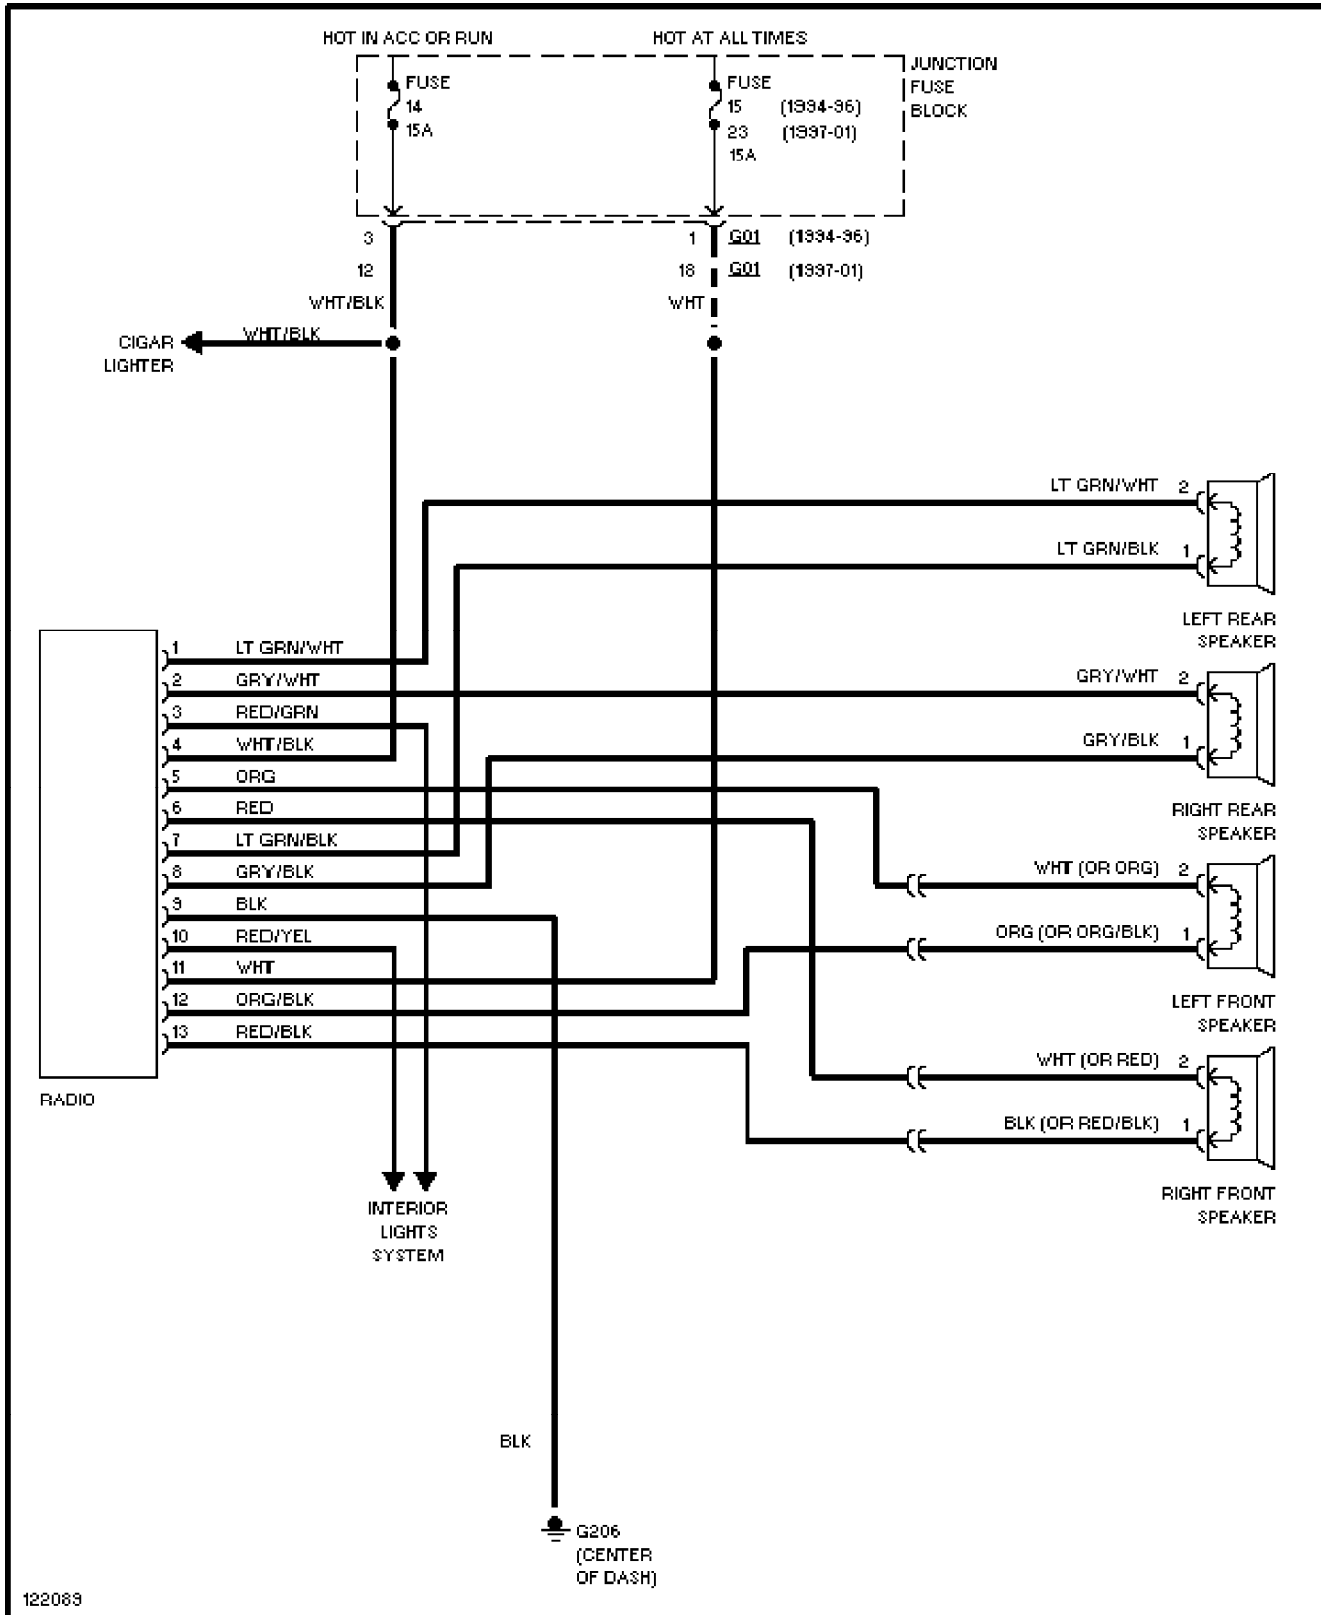

SYSTEM WIRING DIAGRAMS

Radio Circuits (p. 19)

1997 Suzuki Swift